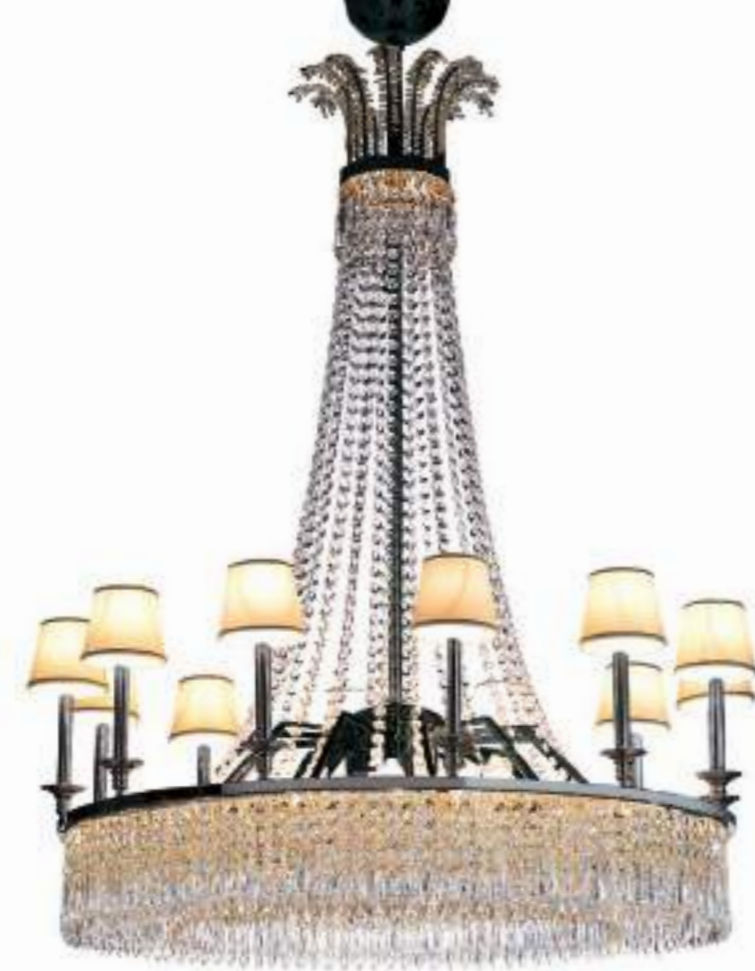

L035

L035/NK
Lampadario in cristallo, finitura nichel scuro
Crystal chandelier, dark nickel finish:
cm. Ø 130 x h.185

L035
Lampadario in cristallo, finitura bagno oro 24 Kt
Crystal chandelier, finishing 24 Kts gold bath:
cm. Ø 130 x h.185

L035/NK