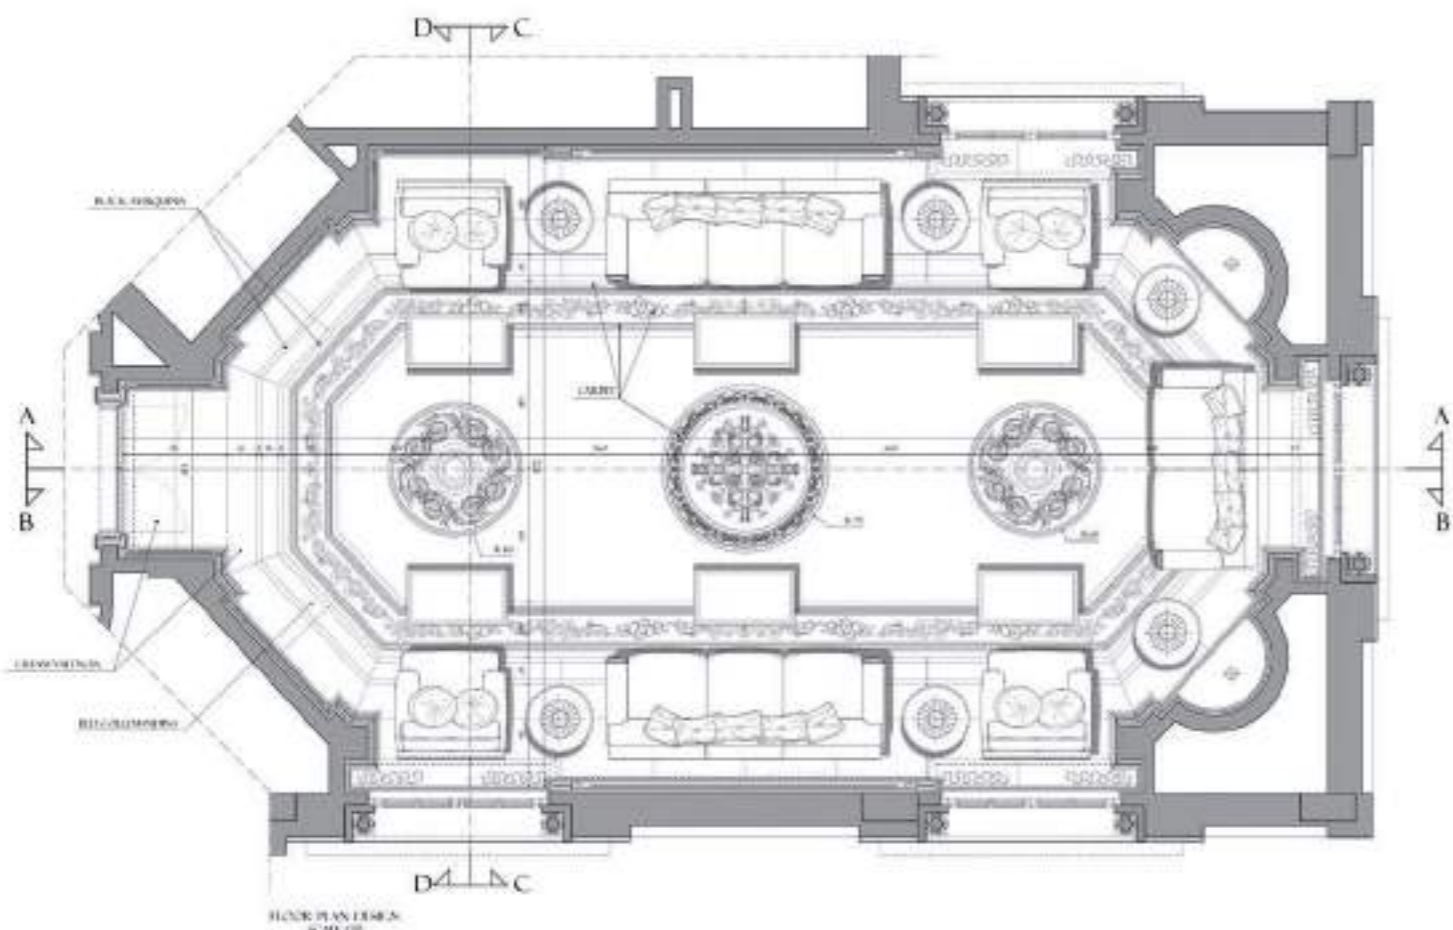

PRIVATE VILLA PROJECT
GROUND FLOOR - MAIN MAJLIS
FLOOR PLAN DESIGN + ELEVATIONS