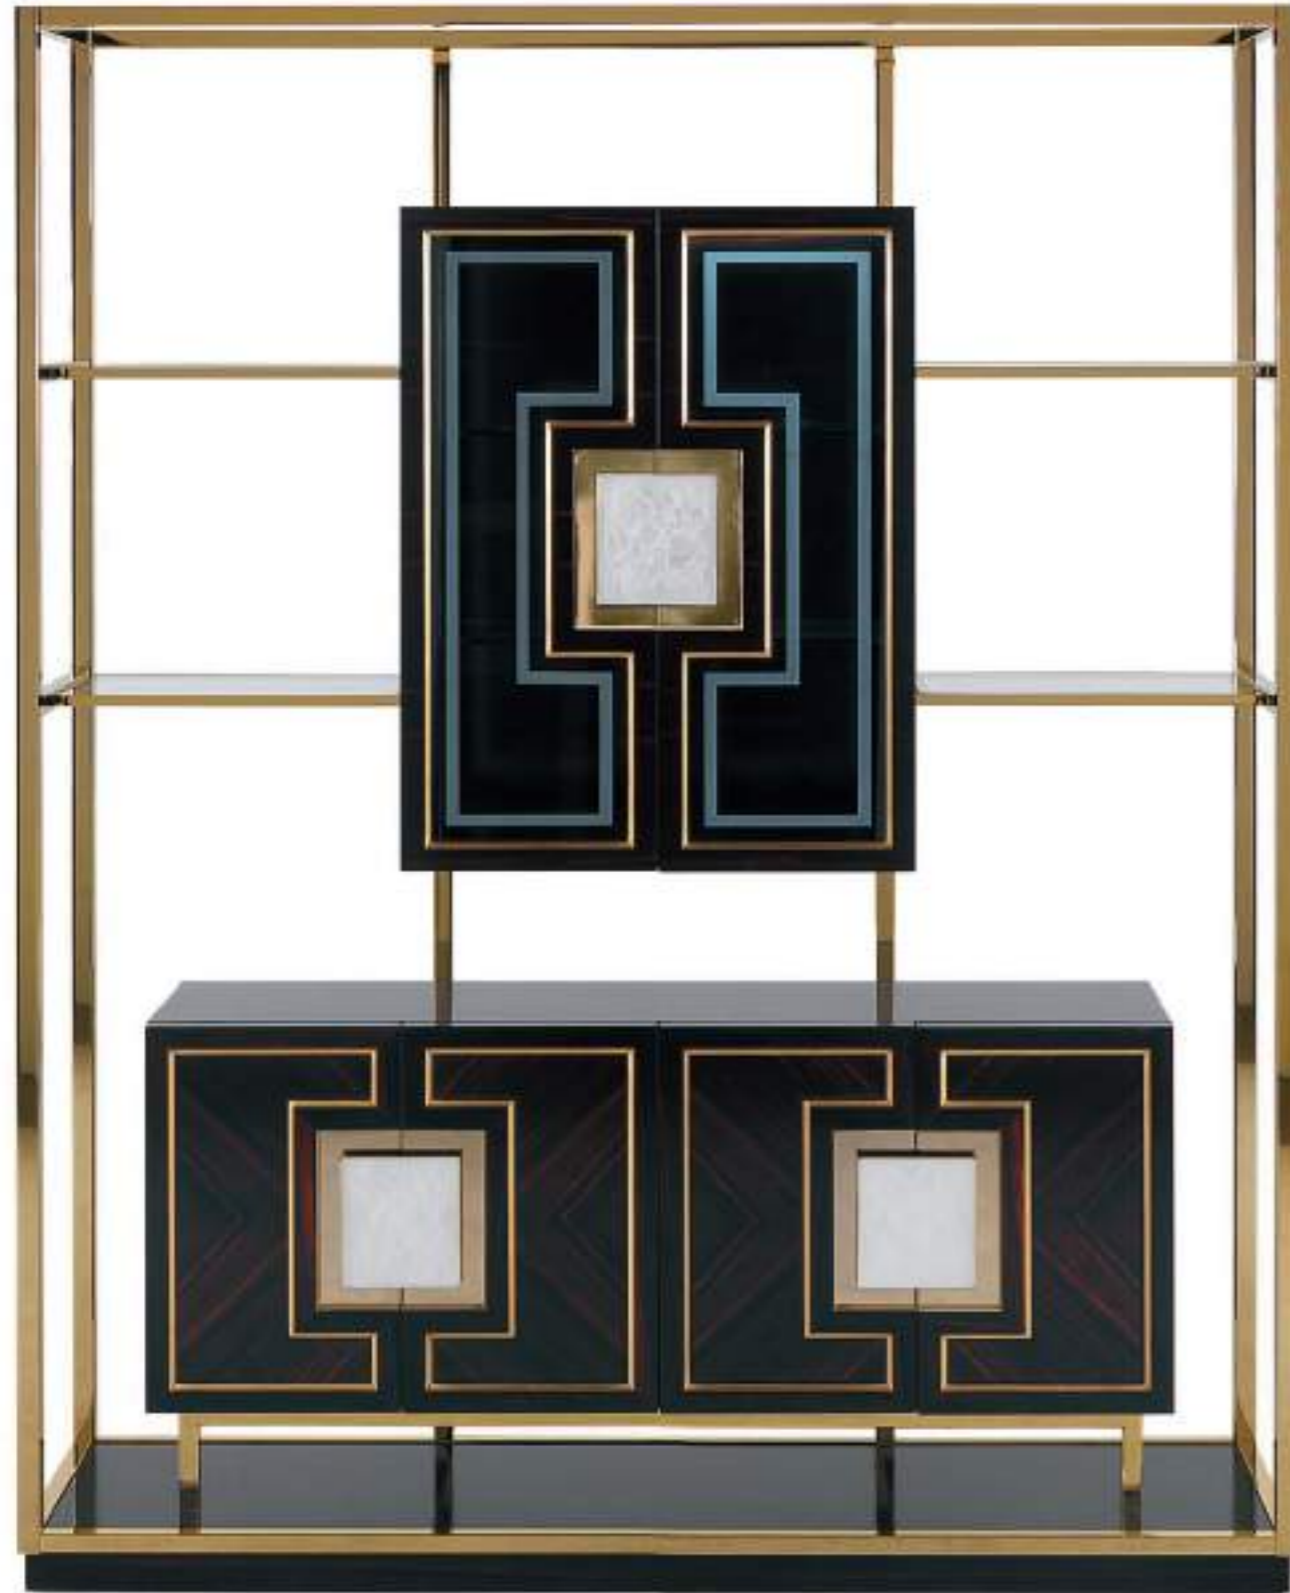

B/5091

B/5091

Credenza in ebano con struttura in ottone, piano in vetro e maniglie in vetro satinato, inciso e cesellato
Sideboard in ebony with brass frame, glass top and handles in frosted, engraved and chiseled glass:
cm. 214 x 57 x h. 89

L047/120

Lampadario finitura bagno oro 24 Kt, 12+6 luci
Chandelier finishing 24 Kts gold bath 12+6 lights:
cm. Ø 120 x h. 98

QU-03

Quadro dipinto a mano / *Handmade painting:*
cm. 102 x 102

B/5092

Vetrina in ebano con struttura in ottone,
mensole in vetro e maniglie
in vetro satinato, inciso e cesellato
*Showcase in ebony with brass frame,
glass shelves and handles in frosted,
engraved and chiseled glass:*
cm. 160 x 45 x h. 201

A/300-MR+B/5091

A/300-MR
Specchiera in ebano, ottone,
specchio bronzato e specchio argentato
*Mirror in ebony, brass,
bronzed mirror and silver mirror:*
cm. 140 x 80

B/5091
Credenza in ebano con struttura
in ottone, piano in vetro e maniglie
in vetro satinato, inciso e cesellato
*Sideboard in ebony with brass frame,
glass top and handles in frosted,
engraved and chiseled glass:*
cm. 214 x 57 x h. 89