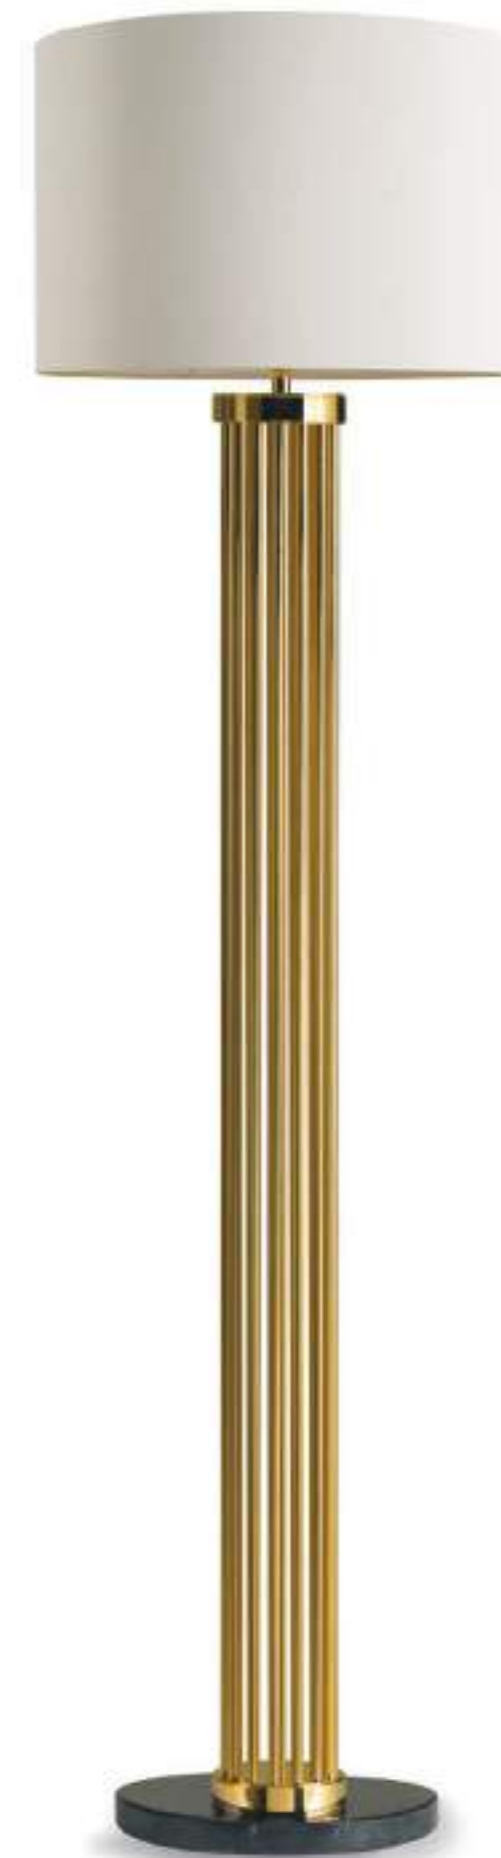

L043/T+L043/F

L043/T
Lampada da tavolo finitura bagno oro 24 Kt
Table lamp finishing 24 Kts gold bath:
cm. Ø 45 x h. 85

L043/F
Lampada a stelo finitura bagno oro 24 Kt
Floor lamp finishing 24 Kts gold bath:
cm. Ø 50 x h. 185

L049/F+L049/T

L049/F
Lampada a stelo finitura bagno oro 24 Kt con base in marmo Nero Marquinia
Floor lamp finishing 24 Kts gold bath with Nero Marquinia marble base:
cm. Ø 45 x h. 185

L049/T
Lampada da tavolo finitura bagno oro 24 Kt con base in marmo Nero Marquinia
Table lamp finishing 24 Kts gold bath with Nero Marquinia marble base:
cm. Ø 45 x h. 85

L049/F