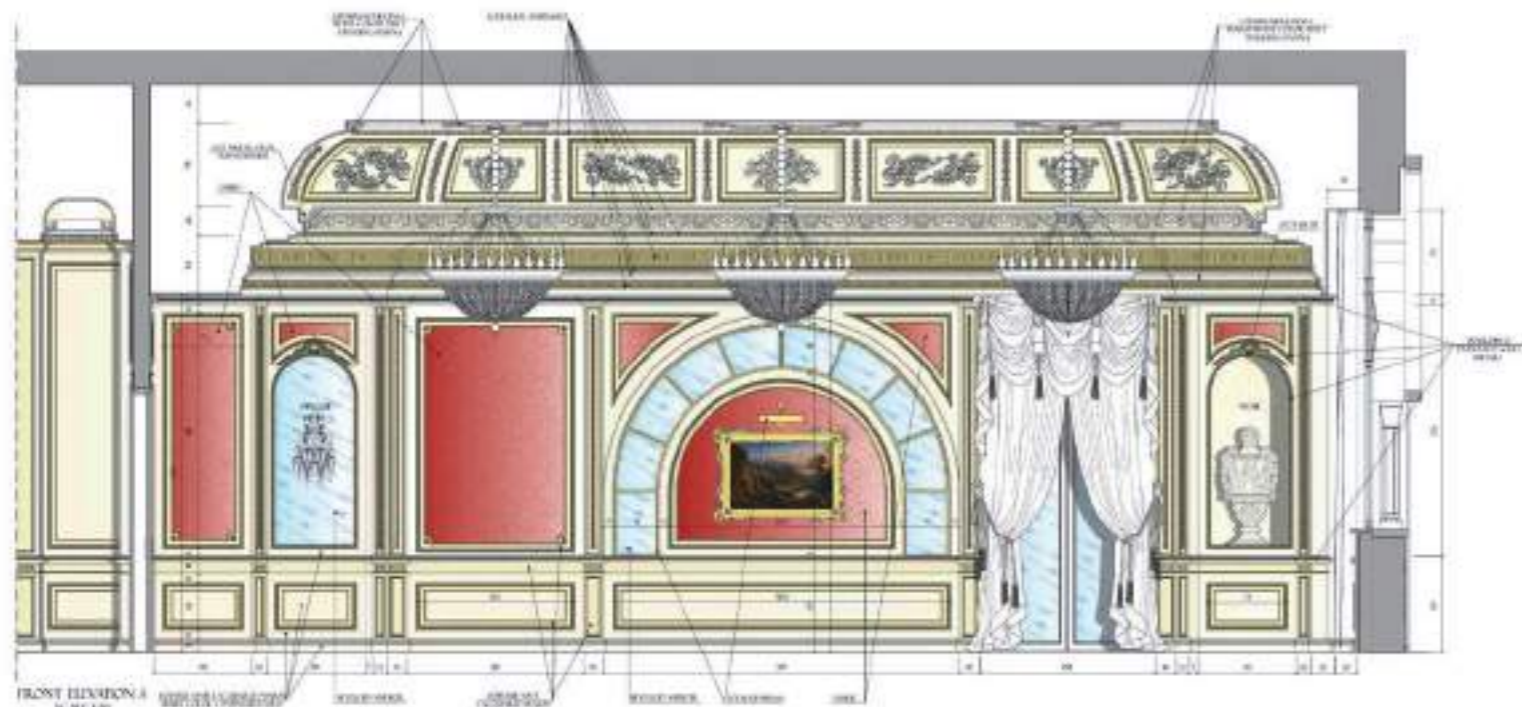

PRIVATE VILLA PROJECT
GROUND FLOOR - MAIN MAJLIS
FLOOR PLAN DESIGN + ELEVATIONS