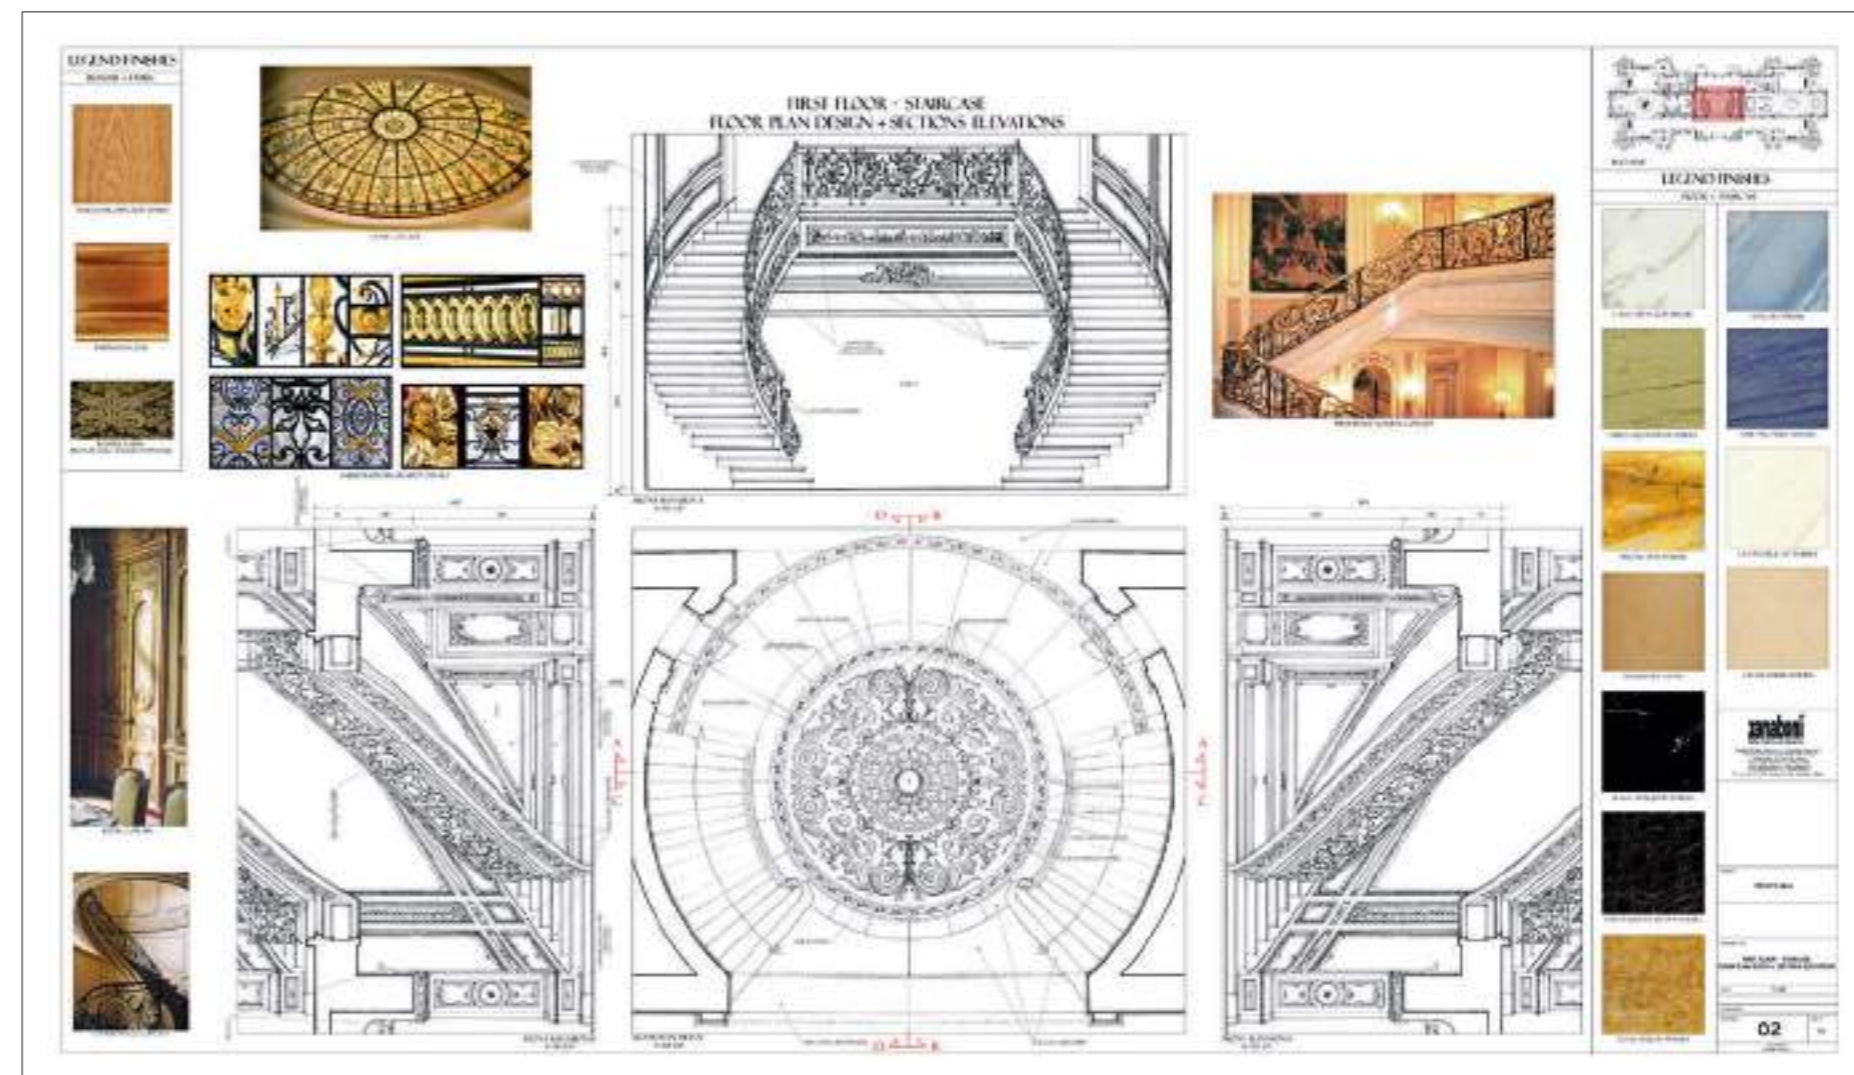

PRIVATE VILLA PROJECT
GROUND FLOOR - MAIN MAJLIS
FLOOR PLAN DESIGN + ELEVATIONS