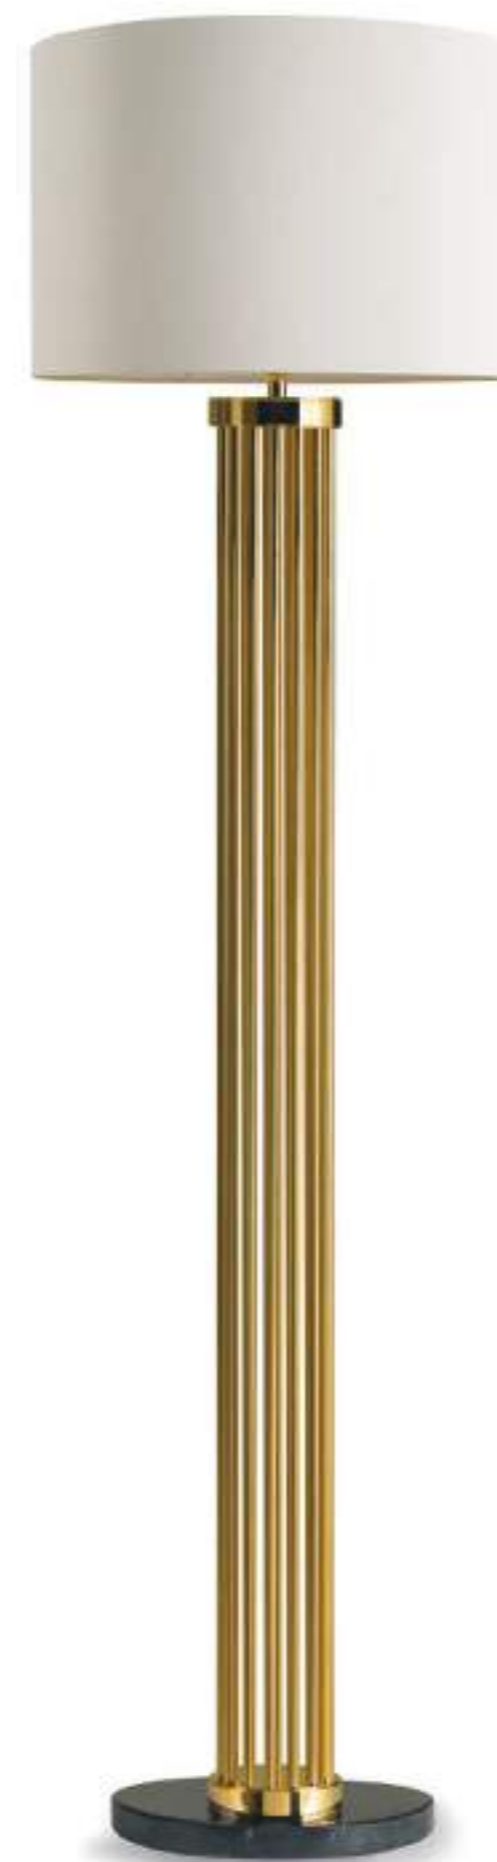

L043/T+L043/F

L043/T

Lampada da tavolo finitura bagno oro 24 Kt
Table lamp finishing 24 Kts gold bath:
cm. Ø 45 x h. 85

L043/F

Lampada a stelo finitura bagno oro 24 Kt
Floor lamp finishing 24 Kts gold bath:
cm. Ø 50 x h. 185

L049/F+L049/T

L049/F

Lampada a stelo finitura bagno oro 24 Kt con base in marmo Nero Marquinia
Floor lamp finishing 24 Kts gold bath with Nero Marquinia marble base:
cm. Ø 45 x h. 185

L049/T

Lampada da tavolo finitura bagno oro 24 Kt con base in marmo Nero Marquinia
Table lamp finishing 24 Kts gold bath with Nero Marquinia marble base:
cm. Ø 45 x h. 85

L049/F