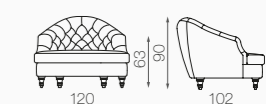

SAVON

LIVING SELECTION