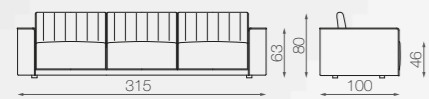

TAYLOR

LIVING SELECTION

DIVANO 5P / SOFA 5str