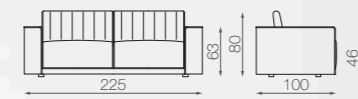

TAYLOR

LIVING SELECTION