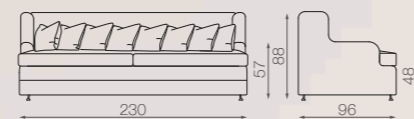

RIVER

LIVING SELECTION

RIVER divano 4P
Rivestimento, tessuto Pico L01 cat. Lusso
Struttura, fin. Galvaniche - Ottone Lucido
RIVER 4str sofa
Fabric, Pico L01 cat. Lusso
Structure, fin. Galvanic - Polished Brass

DIVANO 4P /
4str SOFA