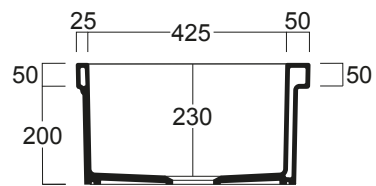

INSTALLAZIONE . INSTALLATION

REVERSIBLE  ELBISREVER

Q536

Q540

LAVELLO DA CUCINA REVERSIBILE 90 CM
CON PIANO LATERALE
REVERSIBLE 36" BOWL WITH DRYING RACK
FIRECLAY FARMHOUSE SINK

OPZIONI COLORE . COLOR OPTIONS