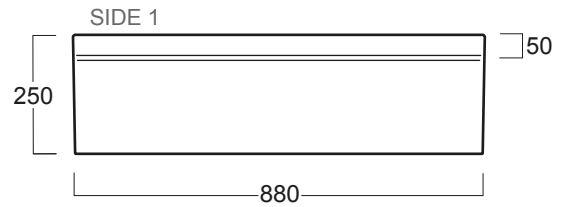

INSTALLAZIONE . INSTALLATION

REVERSIBLE  ELBISREVER

Q536

Q540

LAVELLO DA CUCINA REVERSIBILE 90 CM
CON PIANO LATERALE
REVERSIBLE 36" BOWL WITH DRYING RACK
FIRECLAY FARMHOUSE SINK

OPZIONI COLORE . COLOR OPTIONS