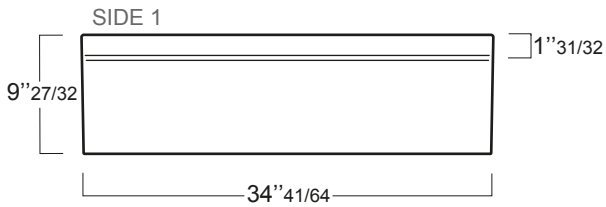

INSTALLAZIONE . INSTALLATION

REVERSIBLE  ELBISREVER

Q536

Q540

LAVELLO DA CUCINA REVERSIBILE 90 CM
CON PIANO LATERALE
REVERSIBLE 36" BOWL WITH DRYING RACK
FIRECLAY FARMHOUSE SINK

OPZIONI COLORE . COLOR OPTIONS