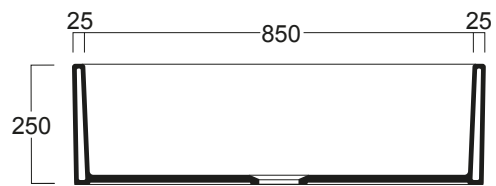

INSTALLAZIONE . INSTALLATION

REVERSIBLE  ELBISREVER

Q536

Q540

LAVELLO DA CUCINA REVERSIBILE 90 CM
CON PIANO LATERALE
REVERSIBLE 36" BOWL WITH DRYING RACK
FIRECLAY FARMHOUSE SINK

OPZIONI COLORE . COLOR OPTIONS