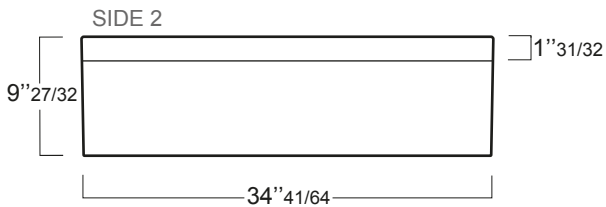

INSTALLAZIONE . INSTALLATION

REVERSIBLE  ELBISREVER

Q536

Q540

LAVELLO DA CUCINA REVERSIBILE 90 CM
CON PIANO LATERALE
REVERSIBLE 36" BOWL WITH DRYING RACK
FIRECLAY FARMHOUSE SINK

OPZIONI COLORE . COLOR OPTIONS