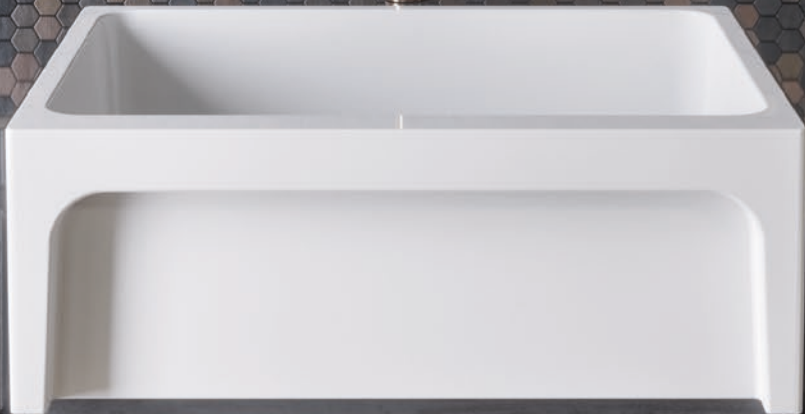

Q500

LAVELLO DA CUCINA REVERSIBILE 75 CM
REVERSIBLE 30" SINGLE BOWL FIRECLAY FARMHOUSE SINK

OPZIONI COLORE . COLOR OPTIONS

01
BIANCO LUCIDO
GLOSSY WHITE

26
NERO LUCIDO
GLOSSY BLACK

42
BIANCO OPACO
MATT WHITE