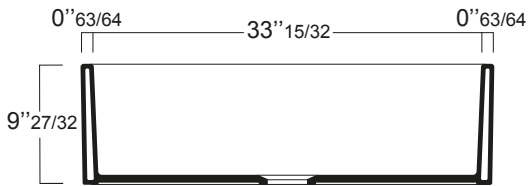

INSTALLAZIONE . INSTALLATION

REVERSIBLE  ELBISREVER

Q536

Q540

LAVELLO DA CUCINA REVERSIBILE 90 CM
CON PIANO LATERALE
REVERSIBLE 36" BOWL WITH DRYING RACK
FIRECLAY FARMHOUSE SINK

OPZIONI COLORE . COLOR OPTIONS