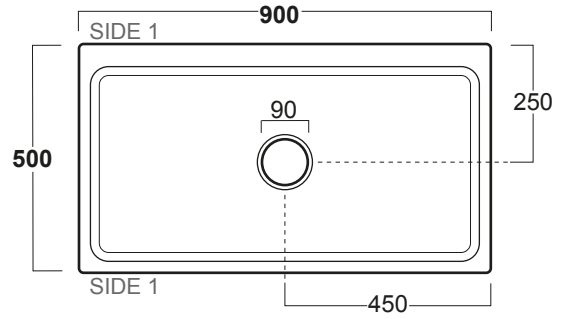

INSTALLAZIONE . INSTALLATION

REVERSIBLE  ELBISREVER

Q536

Q540

LAVELLO DA CUCINA REVERSIBILE 90 CM
CON PIANO LATERALE
REVERSIBLE 36" BOWL WITH DRYING RACK
FIRECLAY FARMHOUSE SINK

OPZIONI COLORE . COLOR OPTIONS