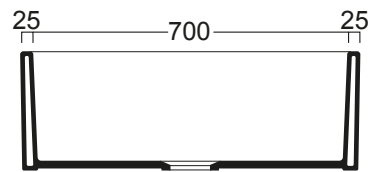

65
NERO OPACO
MATT BLACK

40
BLU COBALTO
GLOSSY DEEP BLUE

38
PERGAMON LUCIDO
GLOSSY BISCUIT

INSTALLAZIONE . INSTALLATION

Q500

Q536

LAVELLO DA CUCINA REVERSIBILE 90 CM
REVERSIBLE 36" BOWL FIRECLAY FARMHOUSE SINK