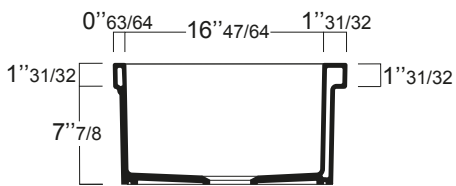

INSTALLAZIONE . INSTALLATION

REVERSIBLE  ELBISREVER

Q536

Q540

LAVELLO DA CUCINA REVERSIBILE 90 CM
CON PIANO LATERALE
REVERSIBLE 36" BOWL WITH DRYING RACK
FIRECLAY FARMHOUSE SINK

OPZIONI COLORE . COLOR OPTIONS