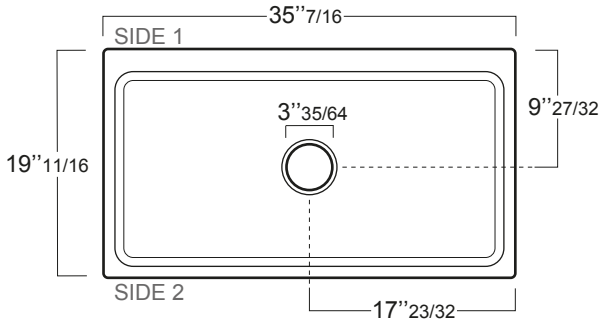

INSTALLAZIONE . INSTALLATION

REVERSIBLE  ELBISREVER

Q536

Q540

LAVELLO DA CUCINA REVERSIBILE 90 CM
CON PIANO LATERALE
REVERSIBLE 36" BOWL WITH DRYING RACK
FIRECLAY FARMHOUSE SINK

OPZIONI COLORE . COLOR OPTIONS