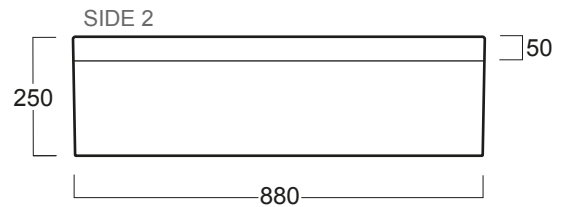

INSTALLAZIONE . INSTALLATION

REVERSIBLE  ELBISREVER

Q536

Q540

LAVELLO DA CUCINA REVERSIBILE 90 CM
CON PIANO LATERALE
REVERSIBLE 36" BOWL WITH DRYING RACK
FIRECLAY FARMHOUSE SINK

OPZIONI COLORE . COLOR OPTIONS