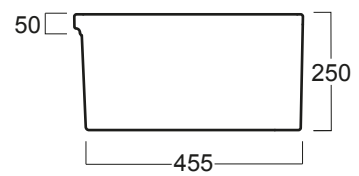

65
NERO OPACO
MATT BLACK

40
BLU COBALTO
GLOSSY DEEP BLUE

38
PERGAMON LUCIDO
GLOSSY BISCUIT

INSTALLAZIONE . INSTALLATION

Q500

Q536

LAVELLO DA CUCINA REVERSIBILE 90 CM
REVERSIBLE 36" BOWL FIRECLAY FARMHOUSE SINK