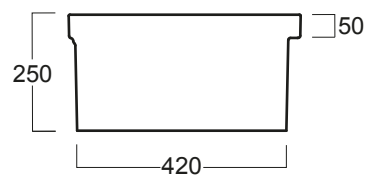

INSTALLAZIONE . INSTALLATION

REVERSIBLE  ELBISREVER

Q536

Q540

LAVELLO DA CUCINA REVERSIBILE 90 CM
CON PIANO LATERALE
REVERSIBLE 36" BOWL WITH DRYING RACK
FIRECLAY FARMHOUSE SINK

OPZIONI COLORE . COLOR OPTIONS