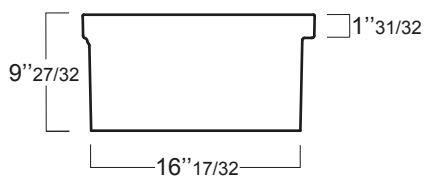

INSTALLAZIONE . INSTALLATION

REVERSIBLE  ELBISREVER

Q536

Q540

LAVELLO DA CUCINA REVERSIBILE 90 CM
CON PIANO LATERALE
REVERSIBLE 36" BOWL WITH DRYING RACK
FIRECLAY FARMHOUSE SINK

OPZIONI COLORE . COLOR OPTIONS