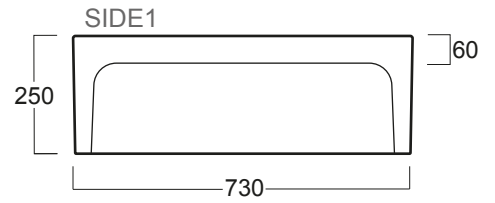

65
NERO OPACO
MATT BLACK

40
BLU COBALTO
GLOSSY DEEP BLUE

38
PERGAMON LUCIDO
GLOSSY BISCUIT

INSTALLAZIONE . INSTALLATION

Q500

Q536

LAVELLO DA CUCINA REVERSIBILE 90 CM
REVERSIBLE 36" BOWL FIRECLAY FARMHOUSE SINK