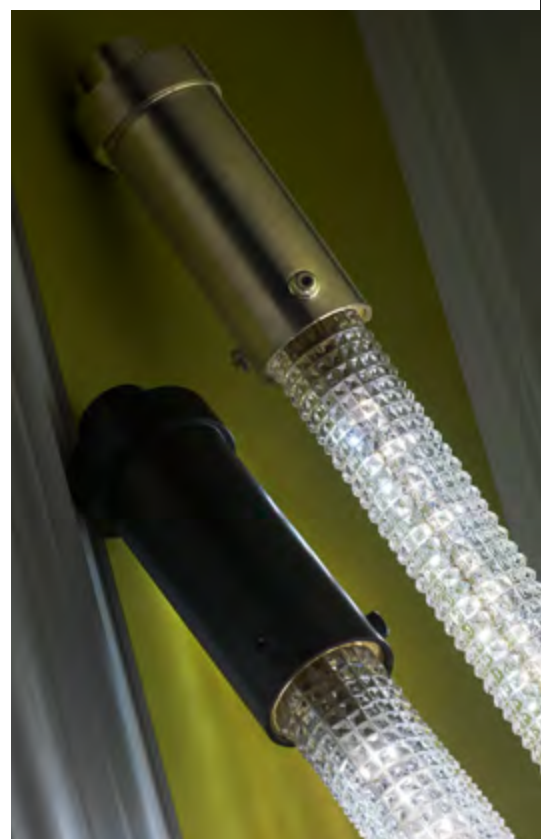

**Z586 STANDING LAMP
IN GOLD BRUSHED FINISH**
CM. Ø10X166H