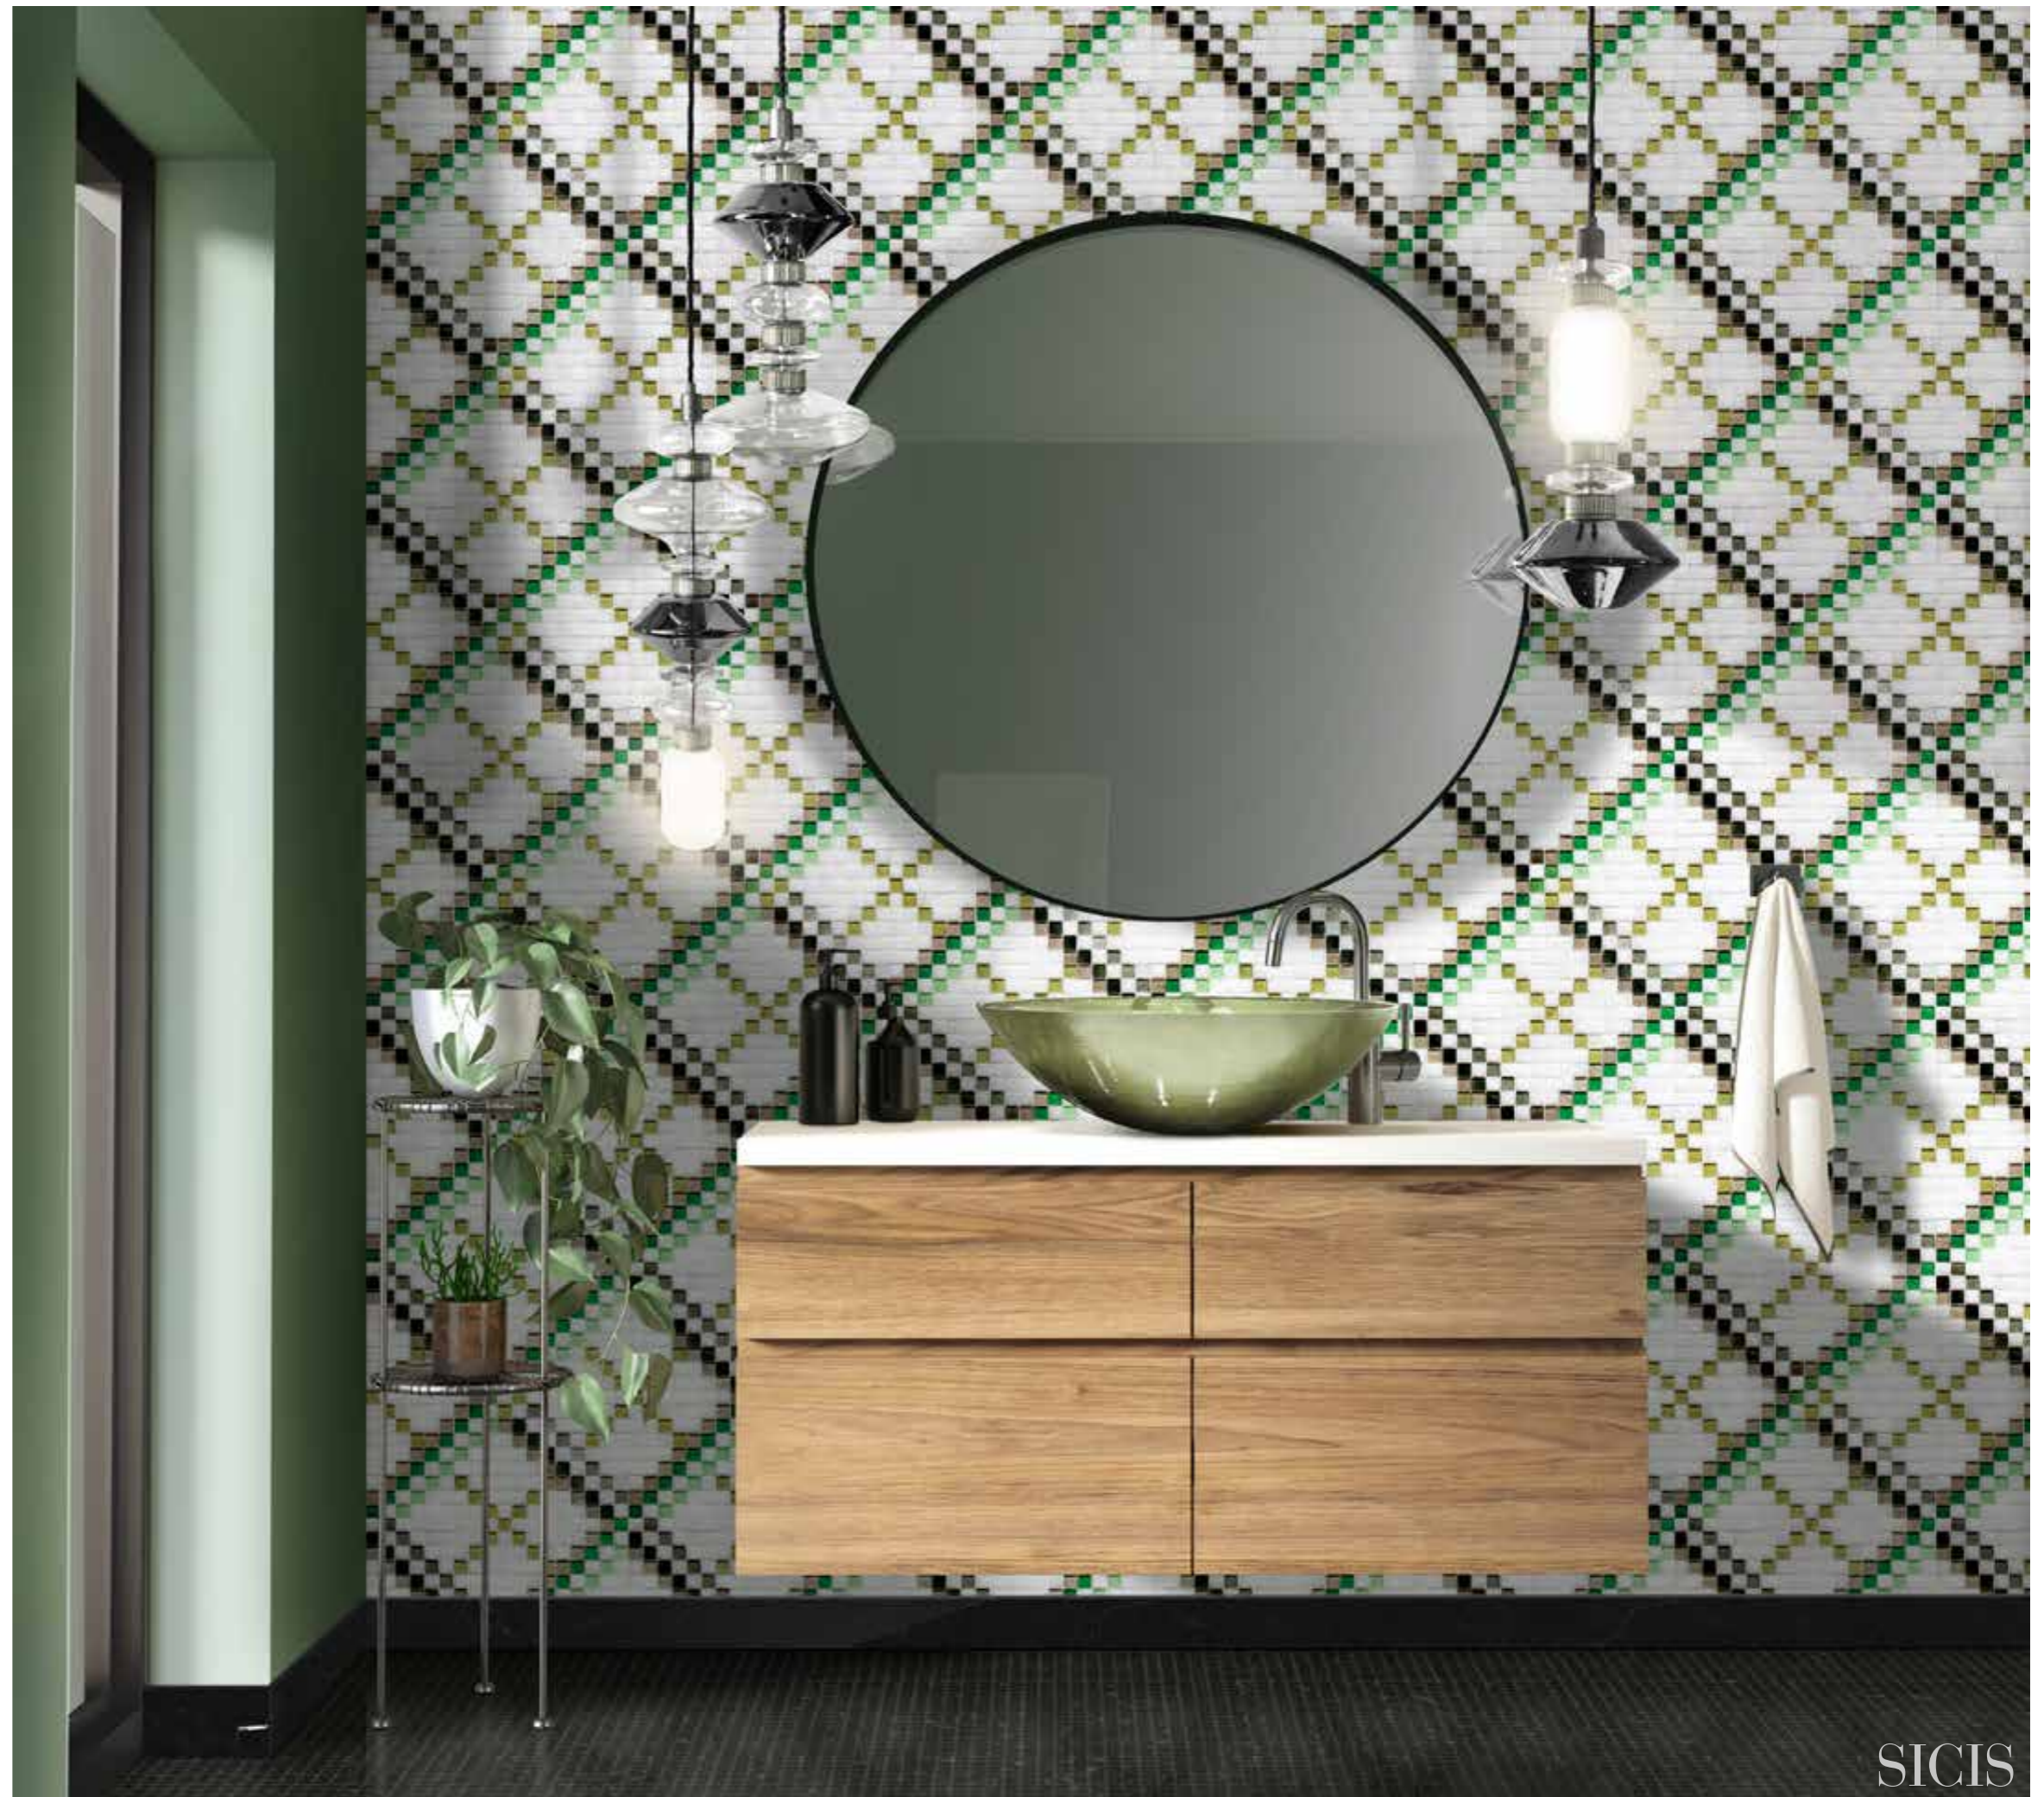

93

Wall: Pixall Collection, PX 104
Floor: Marble Collection, Polished Nero Marble
Washbasin: Doh Oval Gemilt
Lighting: Ballet Ceiling Lamp 2-3-4 Chromed