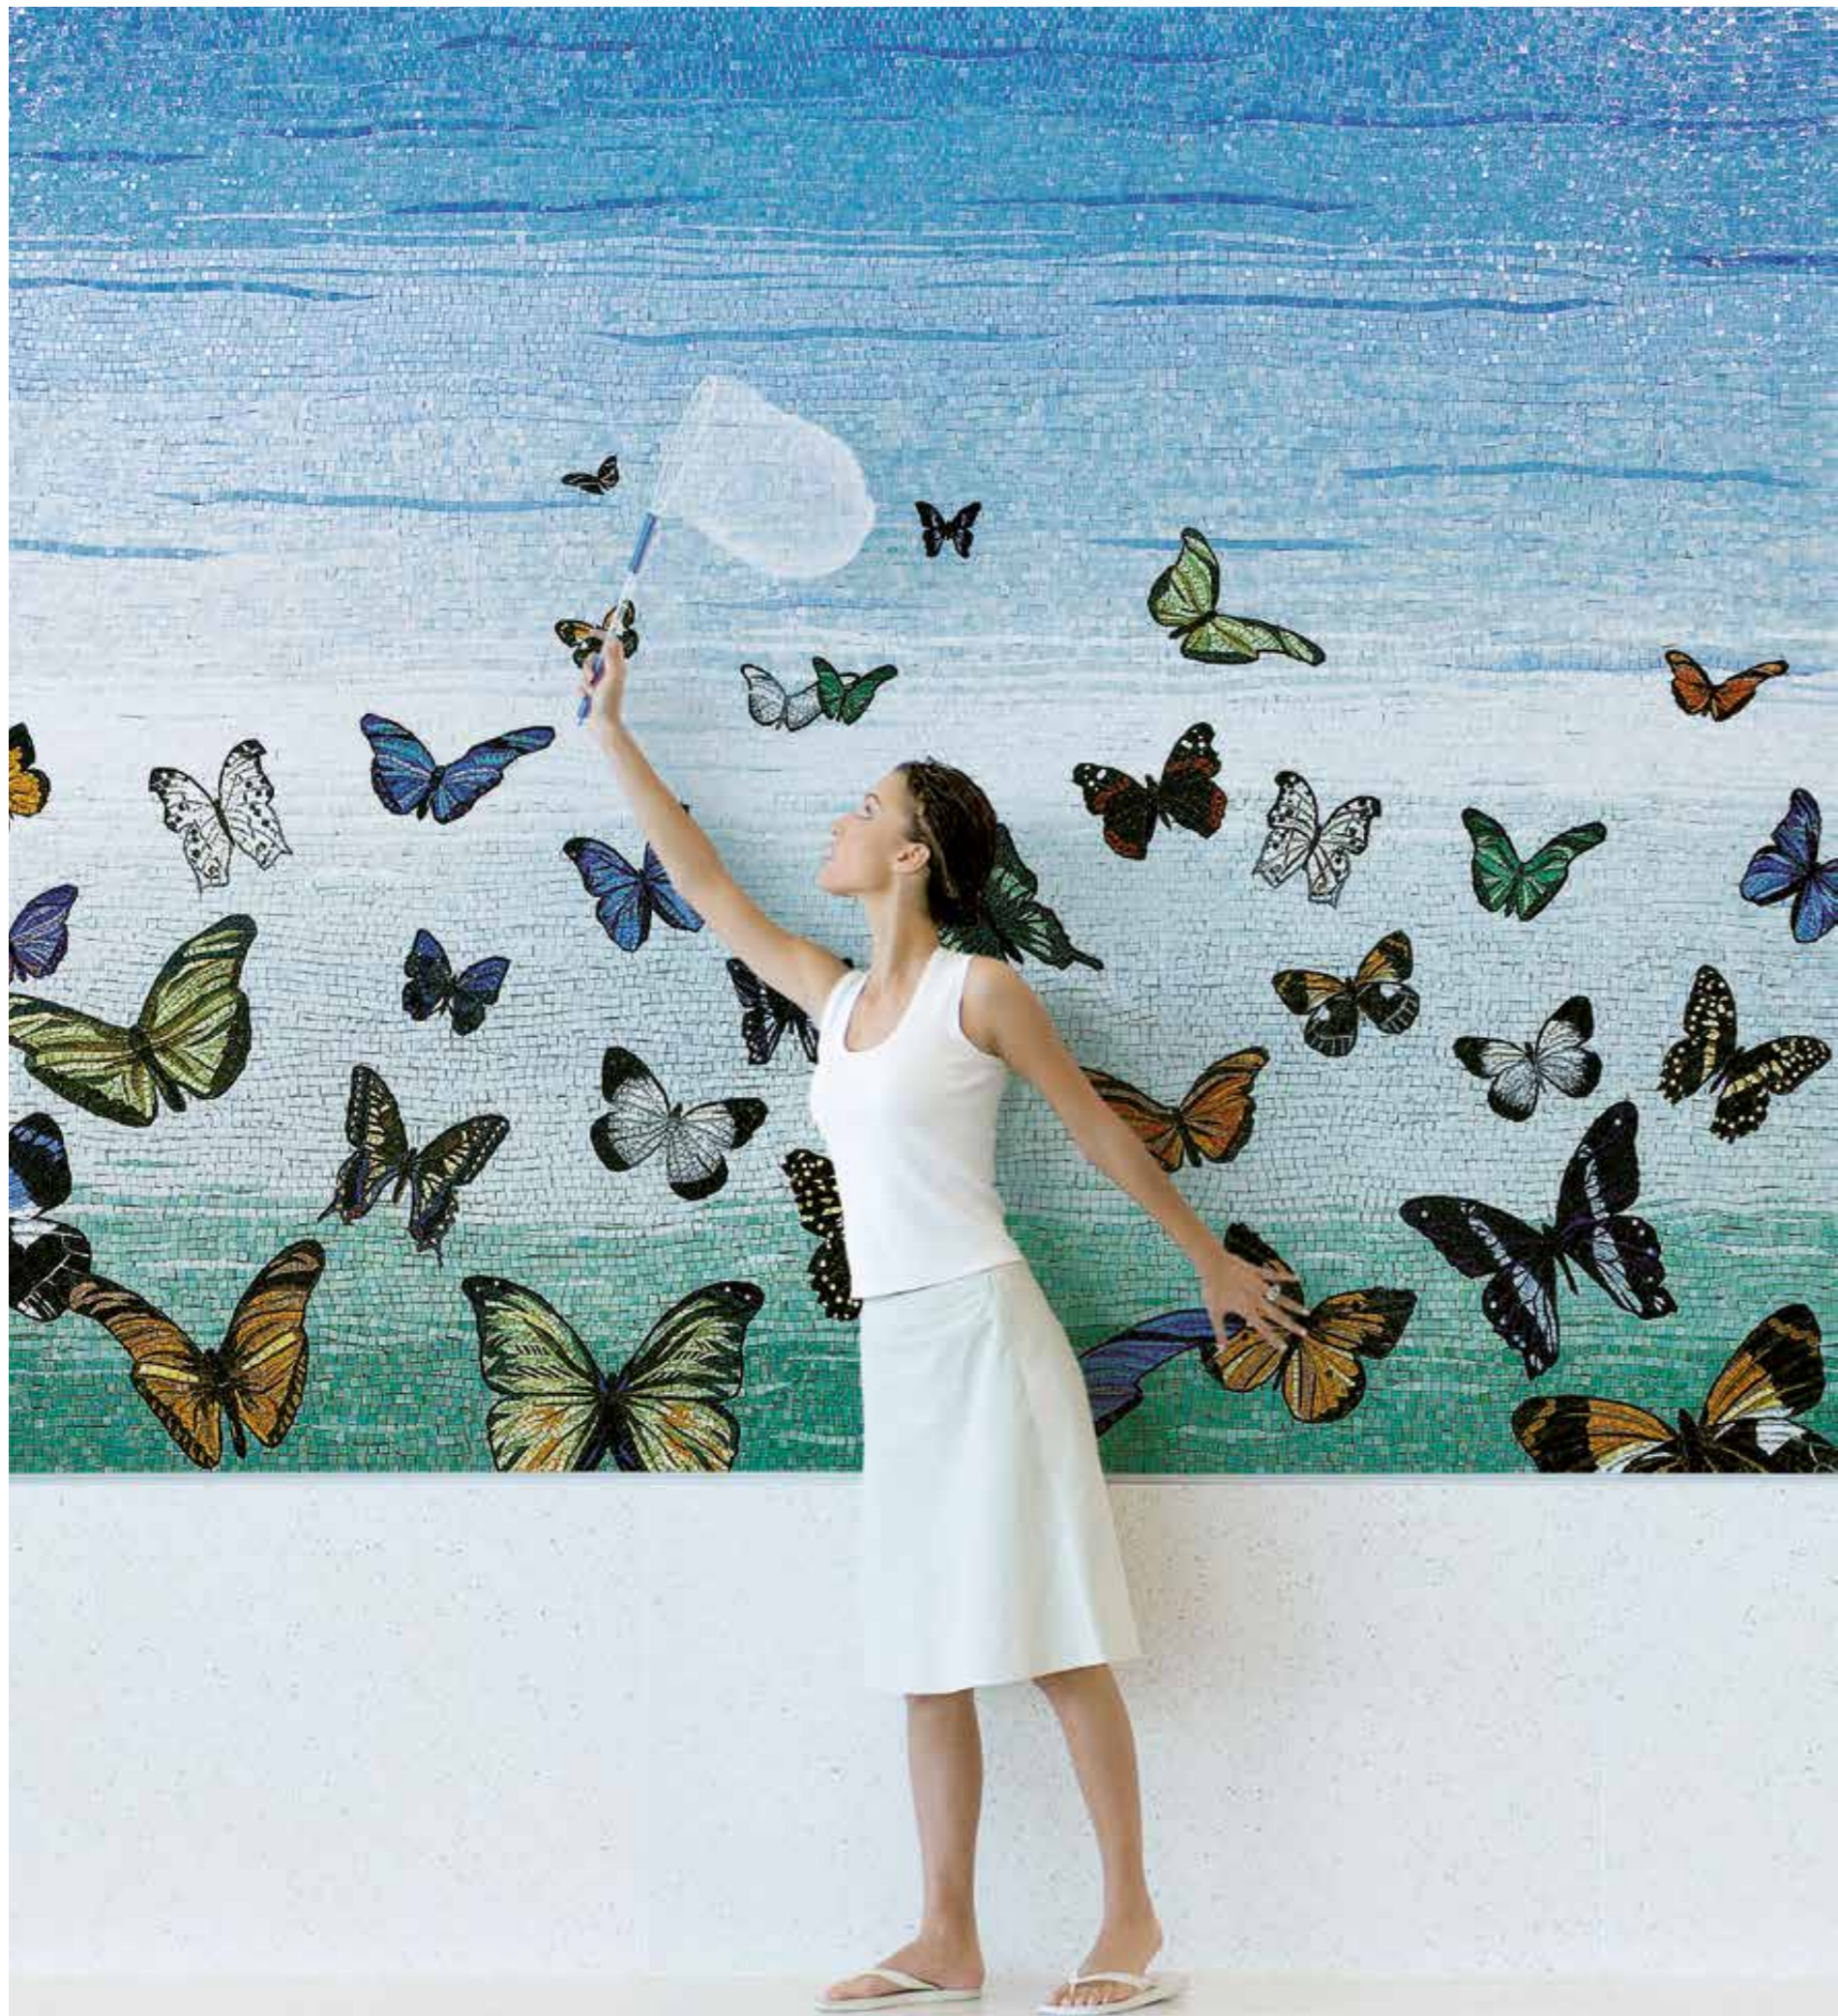

SICIS

Wall: Butterfly Collection, Butterfly  
Panel size: cm 330x240 · 129 <sup>7</sup>/<sub>8</sub>"x94 <sup>1</sup>/<sub>2</sub>"

Wall: Crystal Collection,  
Gadames Ivory, Cufra Ebony, Siwa Ebony  
Lighting: Bauta Wall Sconce, Selfies Annie Wall Sconce