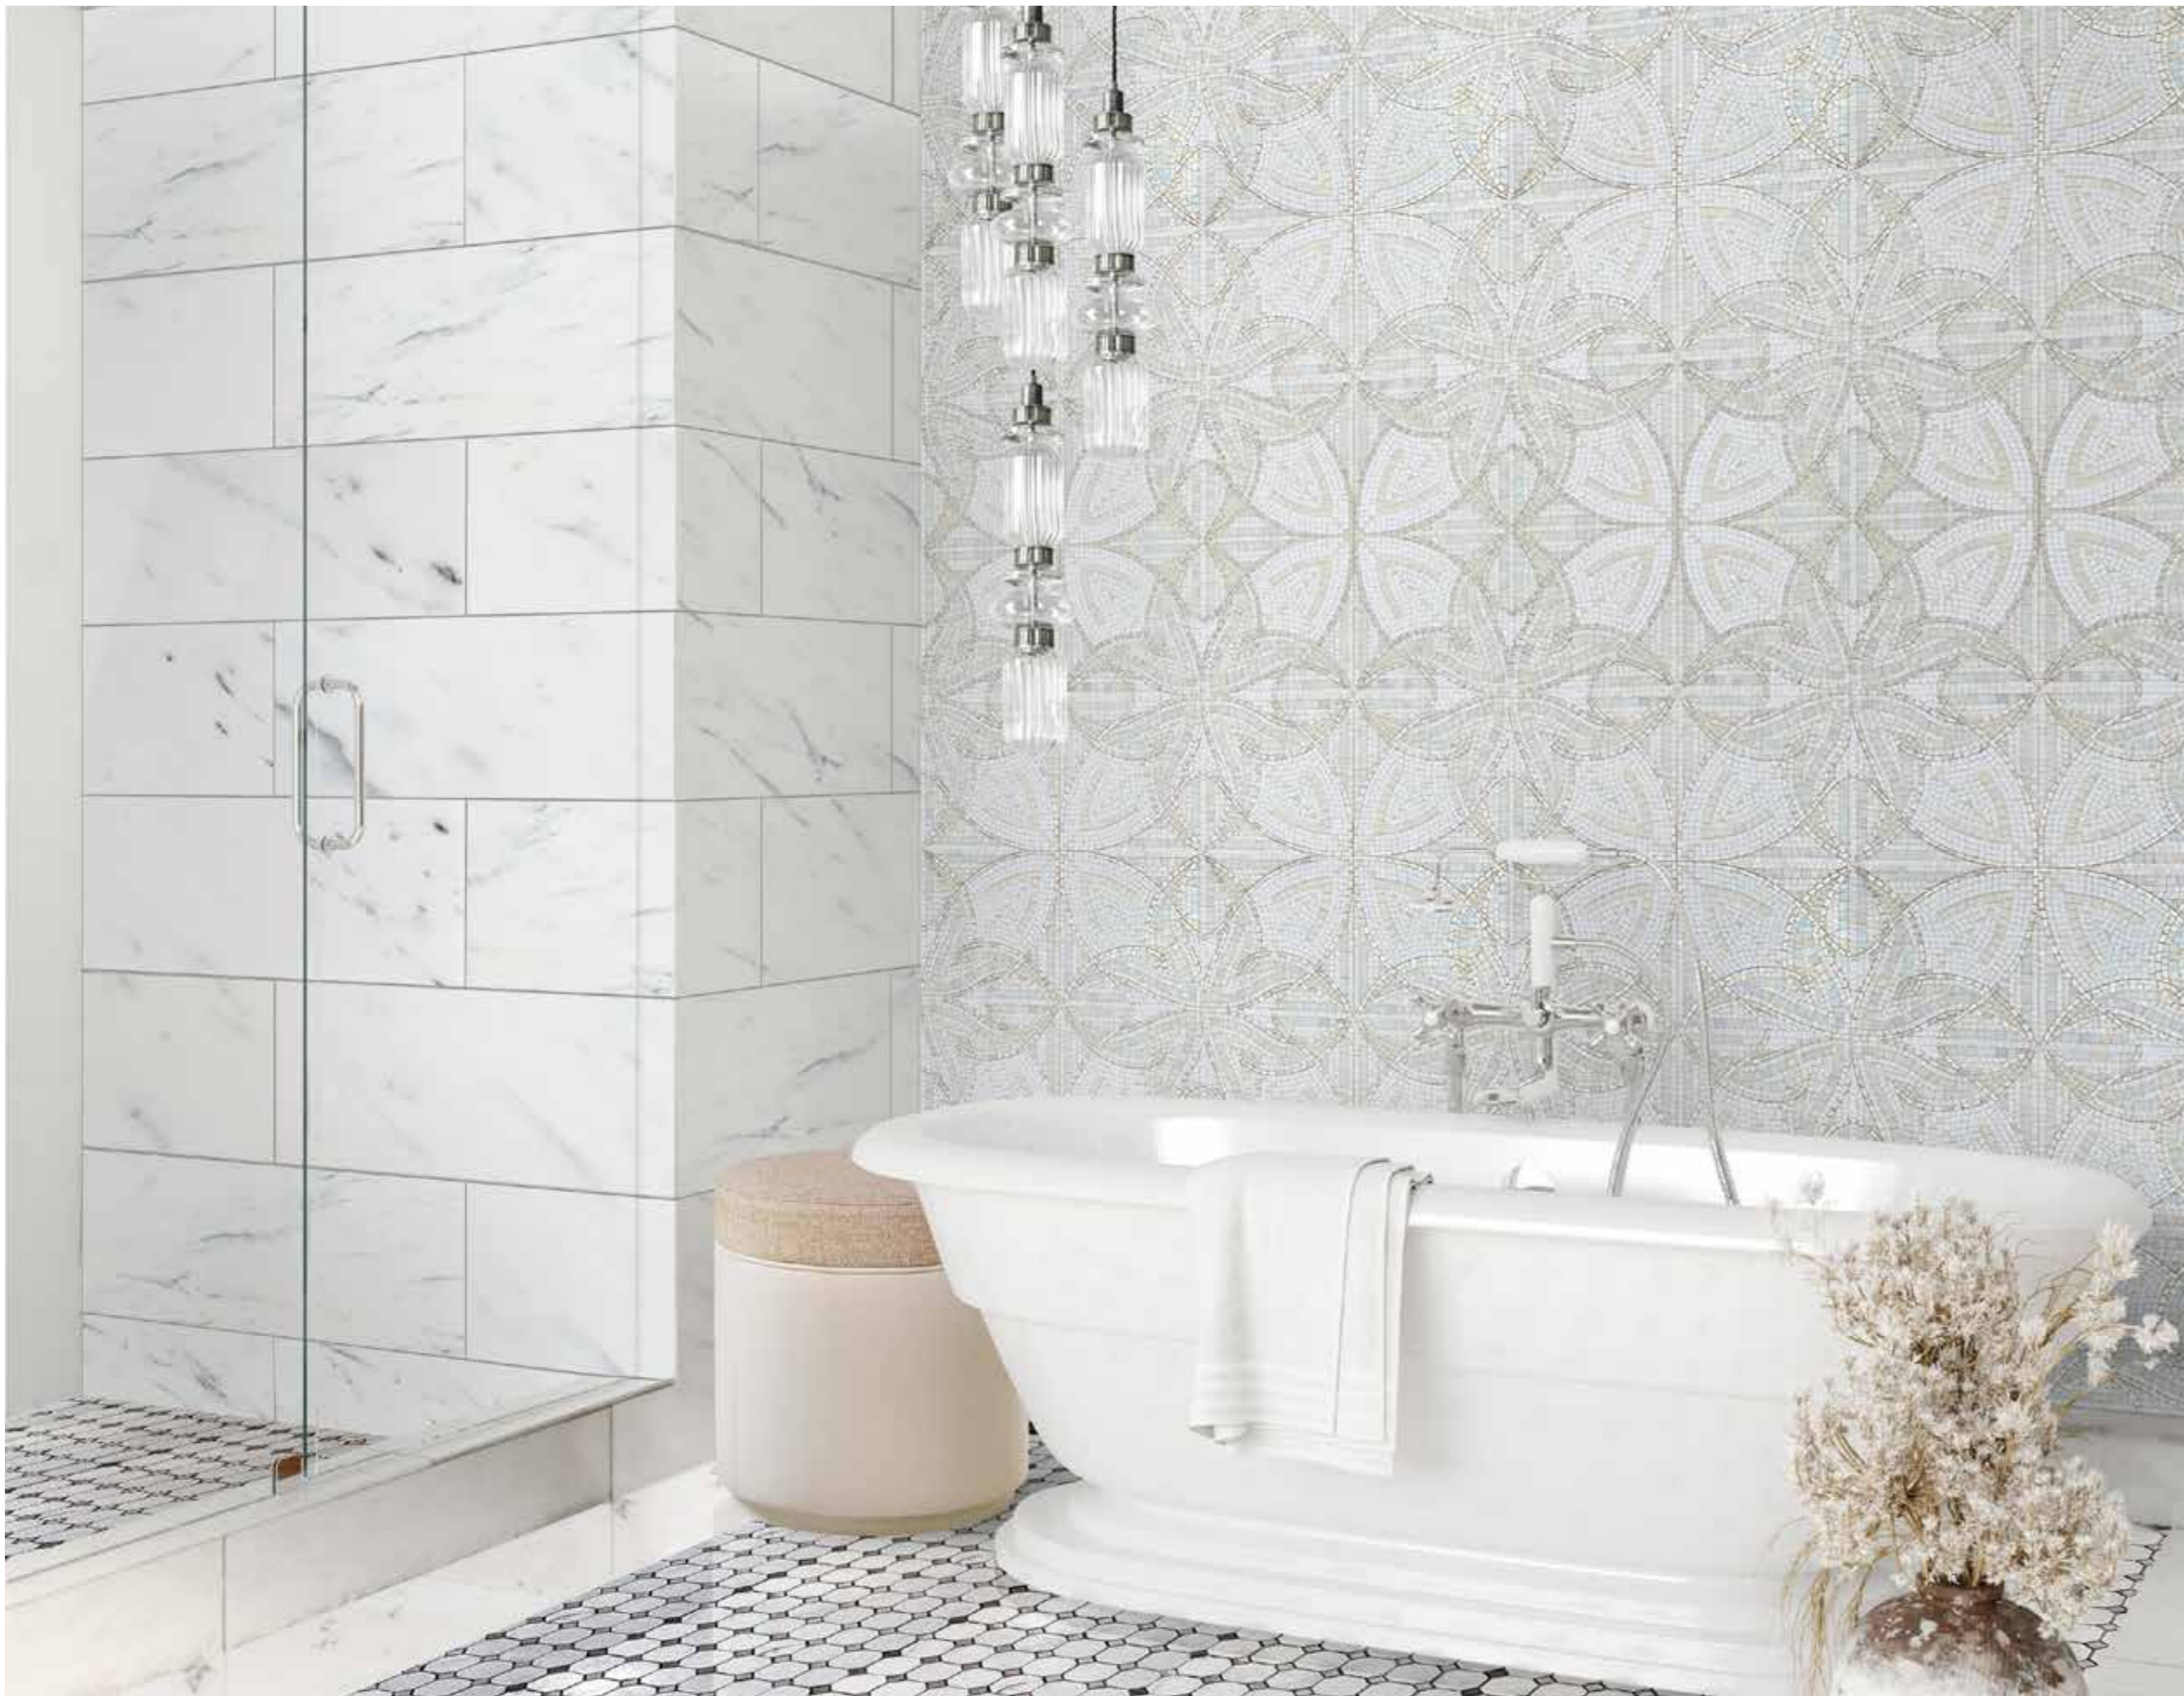

Wall: Glass<sup>3</sup> Collection, White 06  
Shower wall: Marble Collection, Polished Statuario Marble  
Floor: Classic Marble Collection, Octagons C&P  
Pouf: Sultan A-3  
Lighting: Ballet Ceiling Lamp 5 Chromed

Pouf: Home Collection, Sultan A-3

Lighting: Home Collection, Ballet Ceiling Lamp 5 Chromed

Shower wall: Marble Collection, Polished Statuario Marble  
Size: cm 60x60x2 · 23<sup>62</sup>”x23<sup>62</sup>”x0<sup>78</sup>”