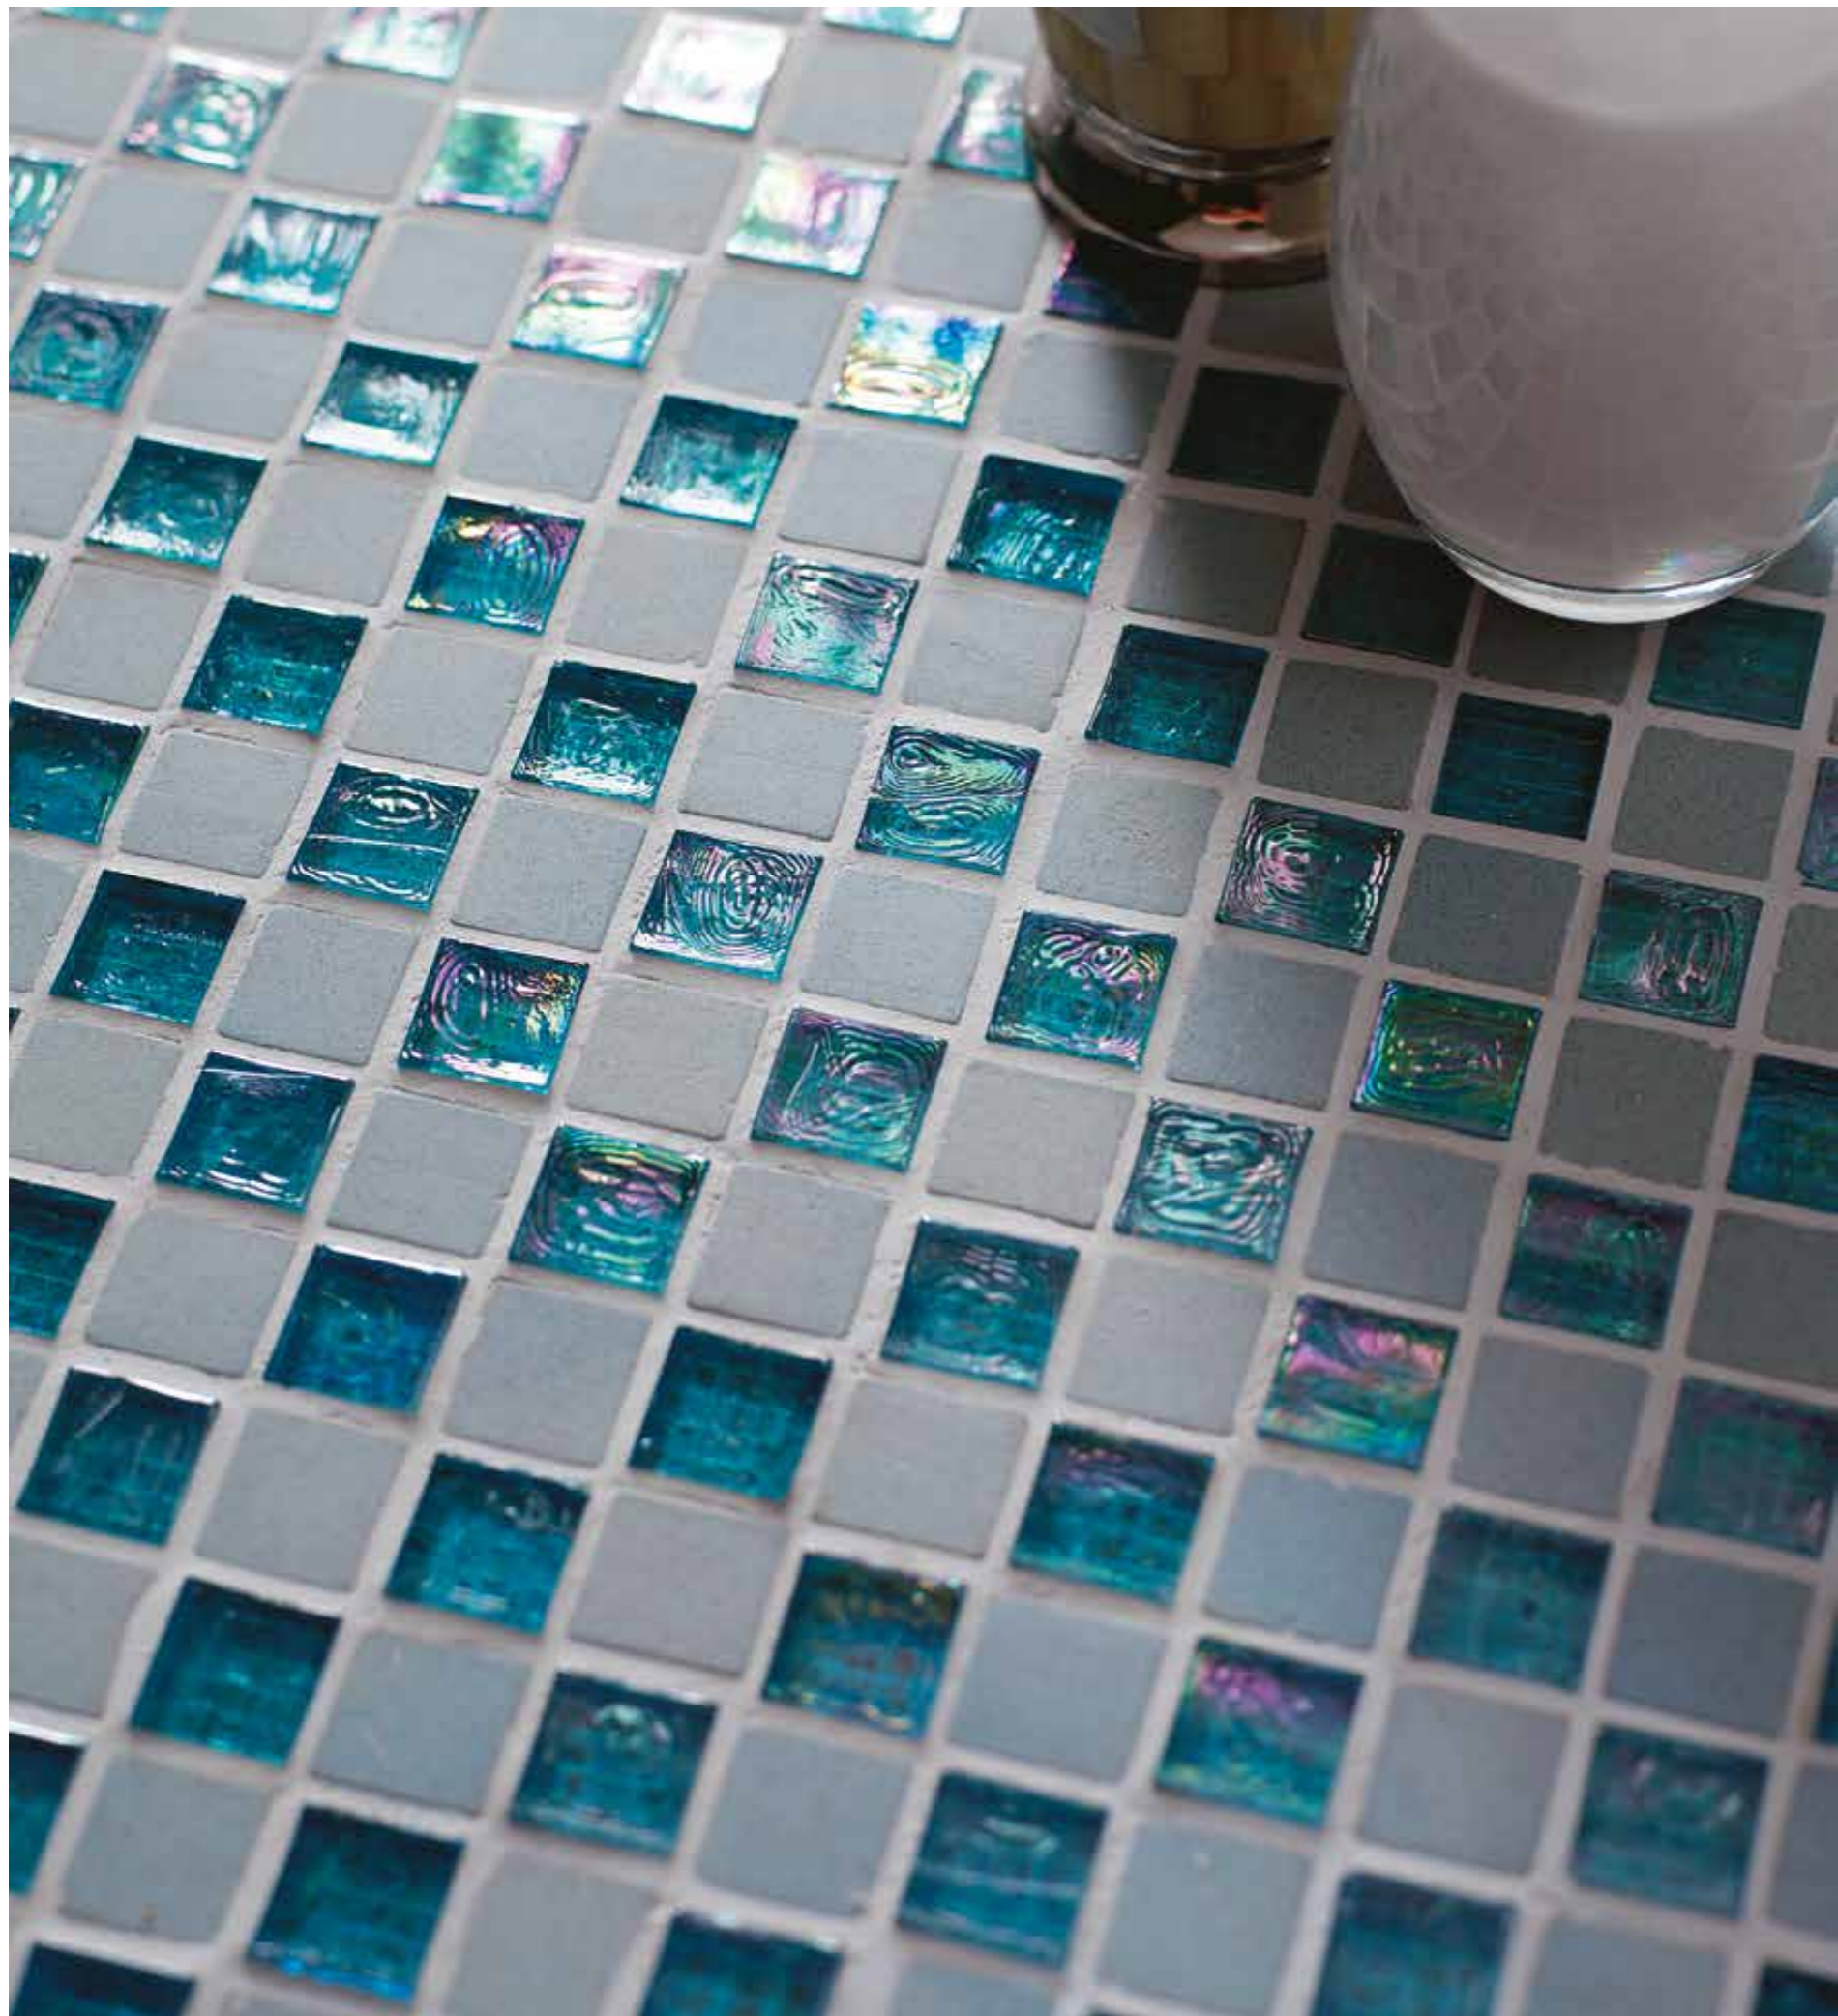

SICIS

Wall and floor: Basic Collection,  
16-842 Item 3 BA

Moulding: M42-D

108

109

Moulding: Neoglass Collection, M42-D  
Size: cm 14,9x2,8x0,8 · 5<sup>7/8</sup>"x 1<sup>1/8</sup>"x 0<sup>3/8</sup>"

Floor and wall: Basic Collection, 16-842  
Item 3 size: cm 29,8x29,8 · 11<sup>3/4</sup>"x11<sup>3/4</sup>"  
Thickness: cm 0,8 · 0<sup>3/8</sup>"