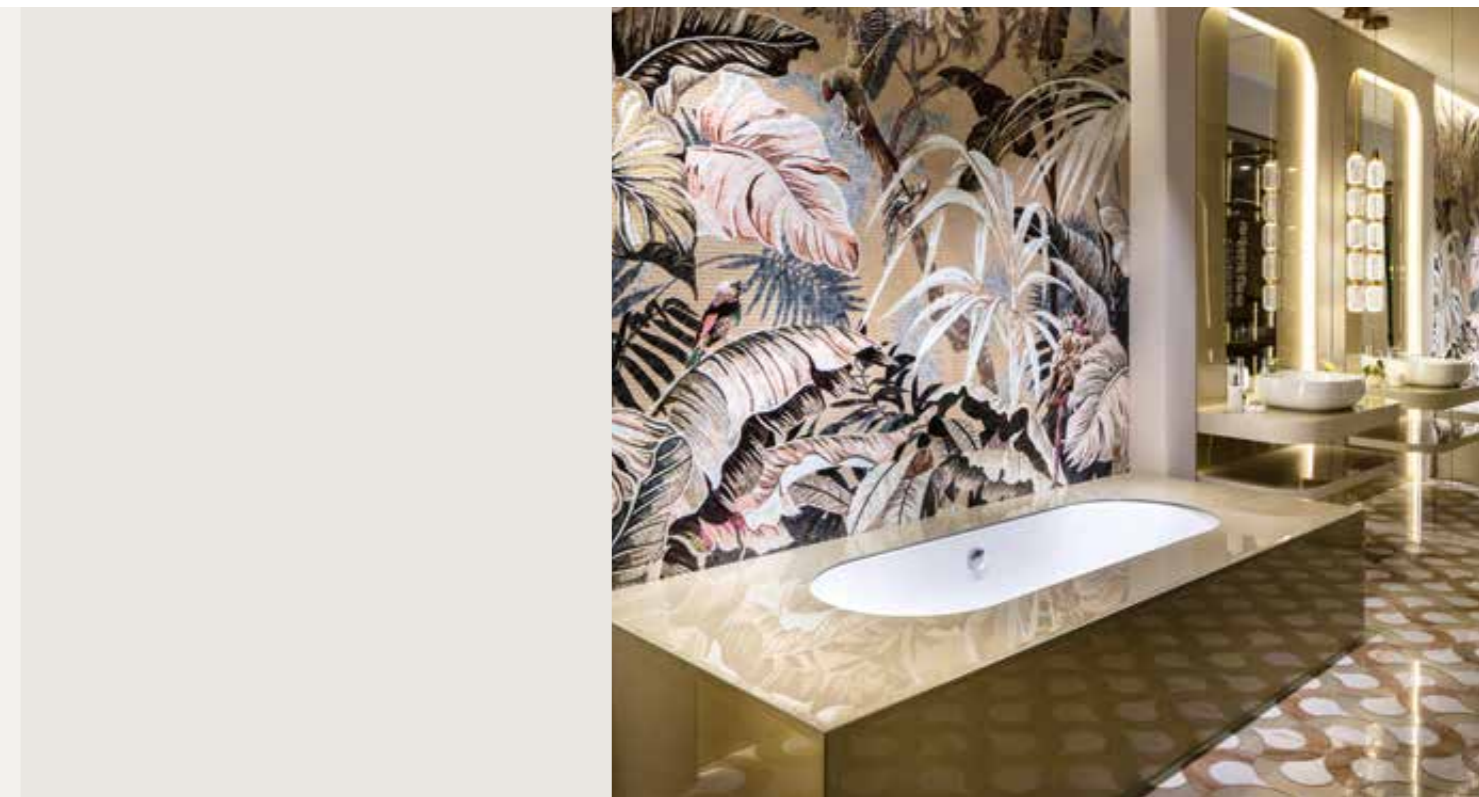

Wall: Vetrite Collection,  
Feather Champagne  
Slab size: 120 x 280 cm · 47<sup>1/4</sup>" x 110<sup>1/4</sup>"

Floor: SiciStone Collection, Amidele  
Calacatta Marble,  
Breccia Damascata Rosa Marble,  
Vetrite Feather Champagne