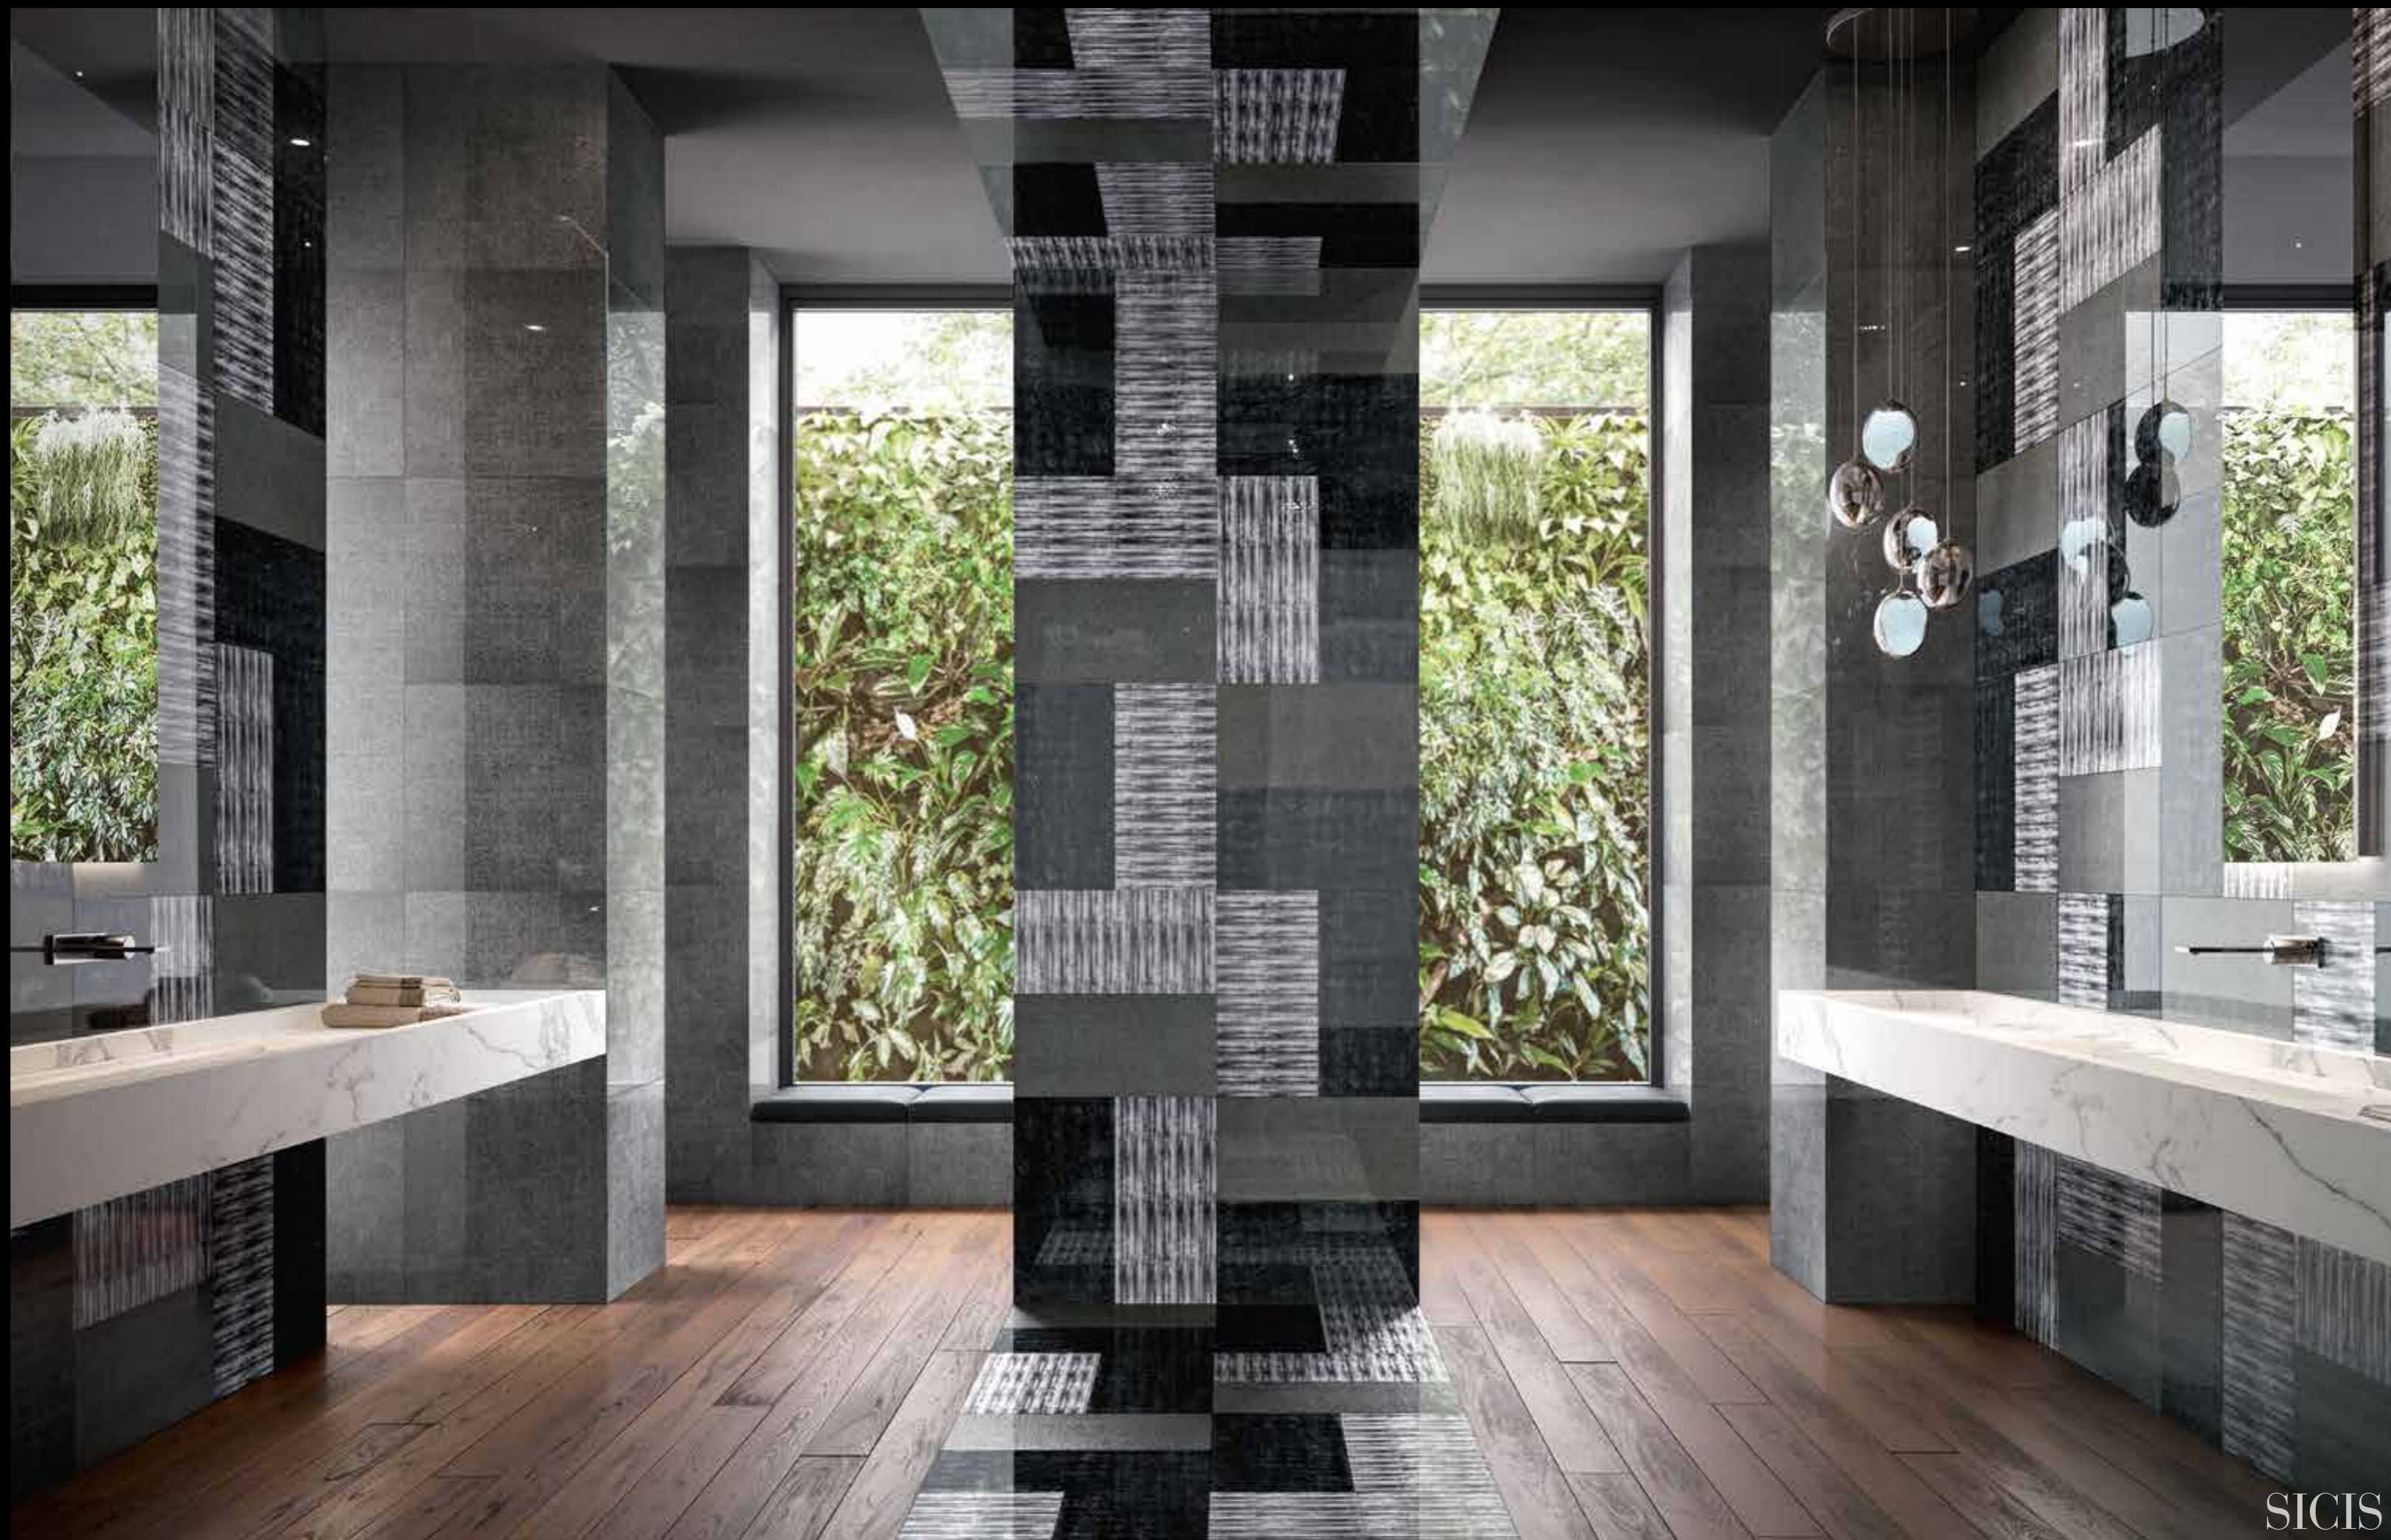

99

Walls: Vetríte Tile Collection, Gonio Dark
Lighting: Element K

SICIS