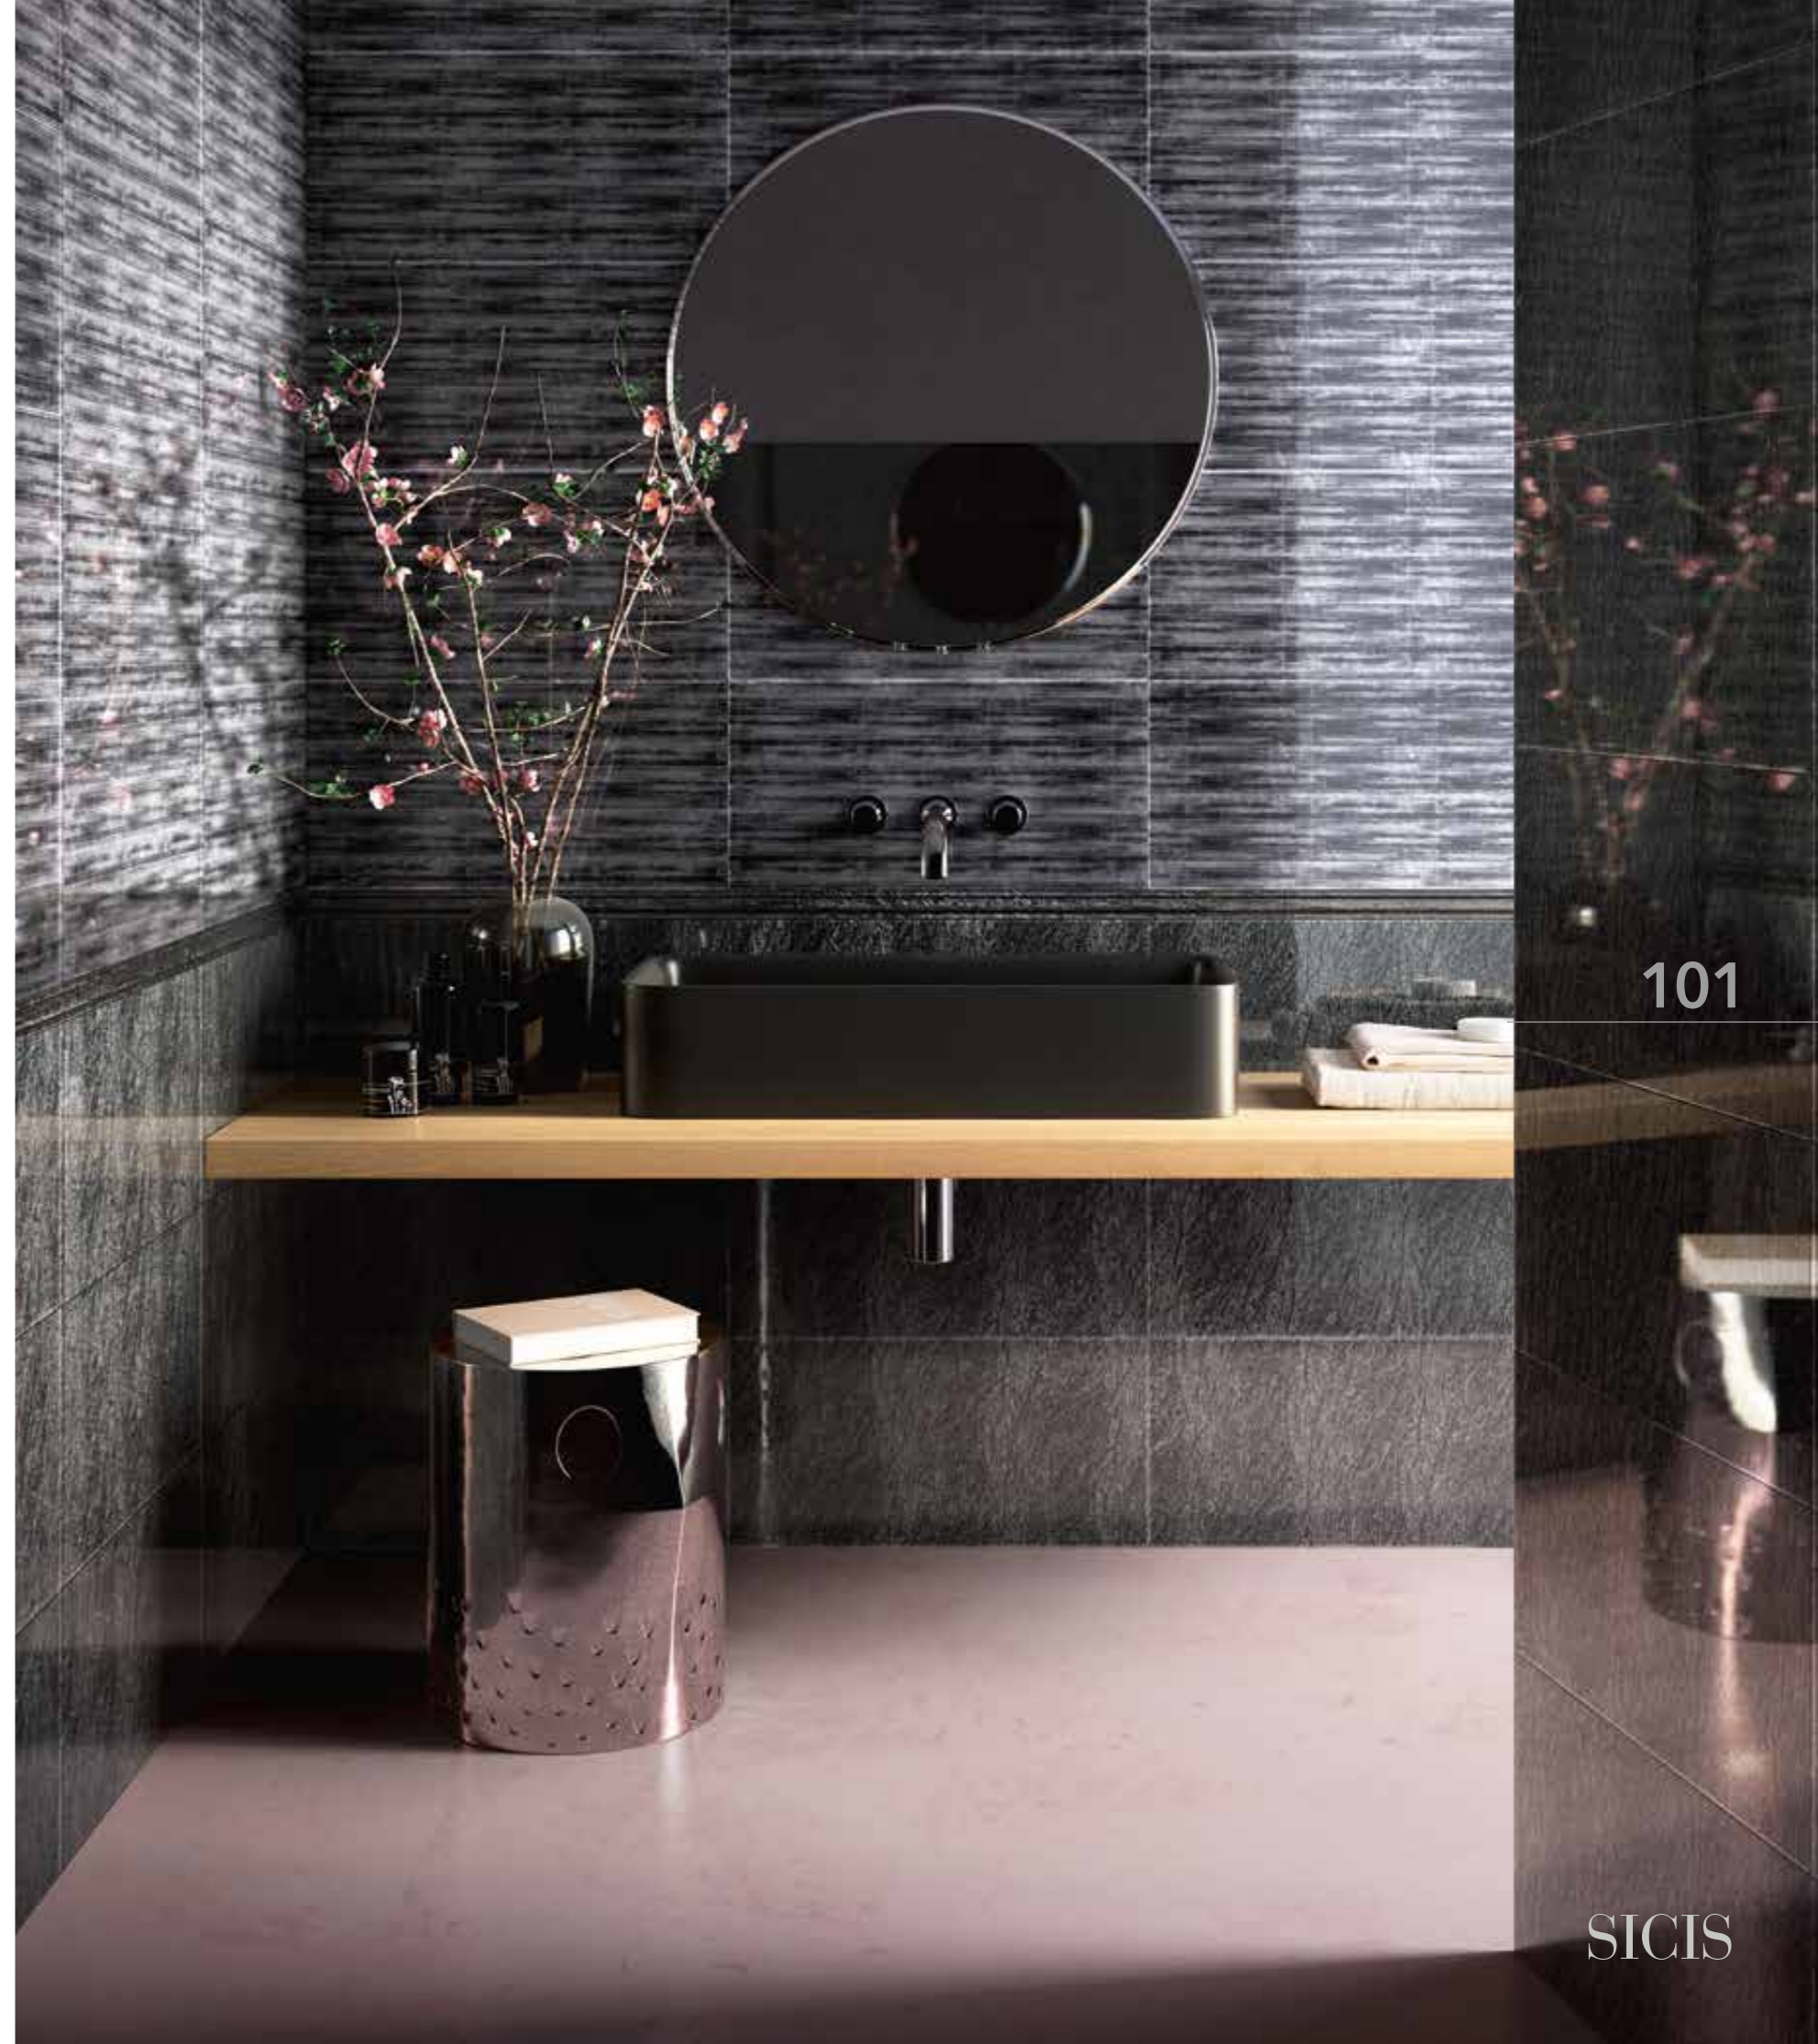

Lighting:
Home Collection,
Element K

Wall and floor:
Vetrite Tile Collection,
Tela Dark
cm 19,7x59,3
7⁷⁵" x 23³⁴"

Wall and floor:
Vetrite Tile Collection,
Fuliggine
cm 19,7x59,3
7⁷⁵" x 23³⁴"

Wall and floor:
Vetrite Tile Collection,
Feather Black
cm 19,7x59,3
7⁷⁵" x 23³⁴"