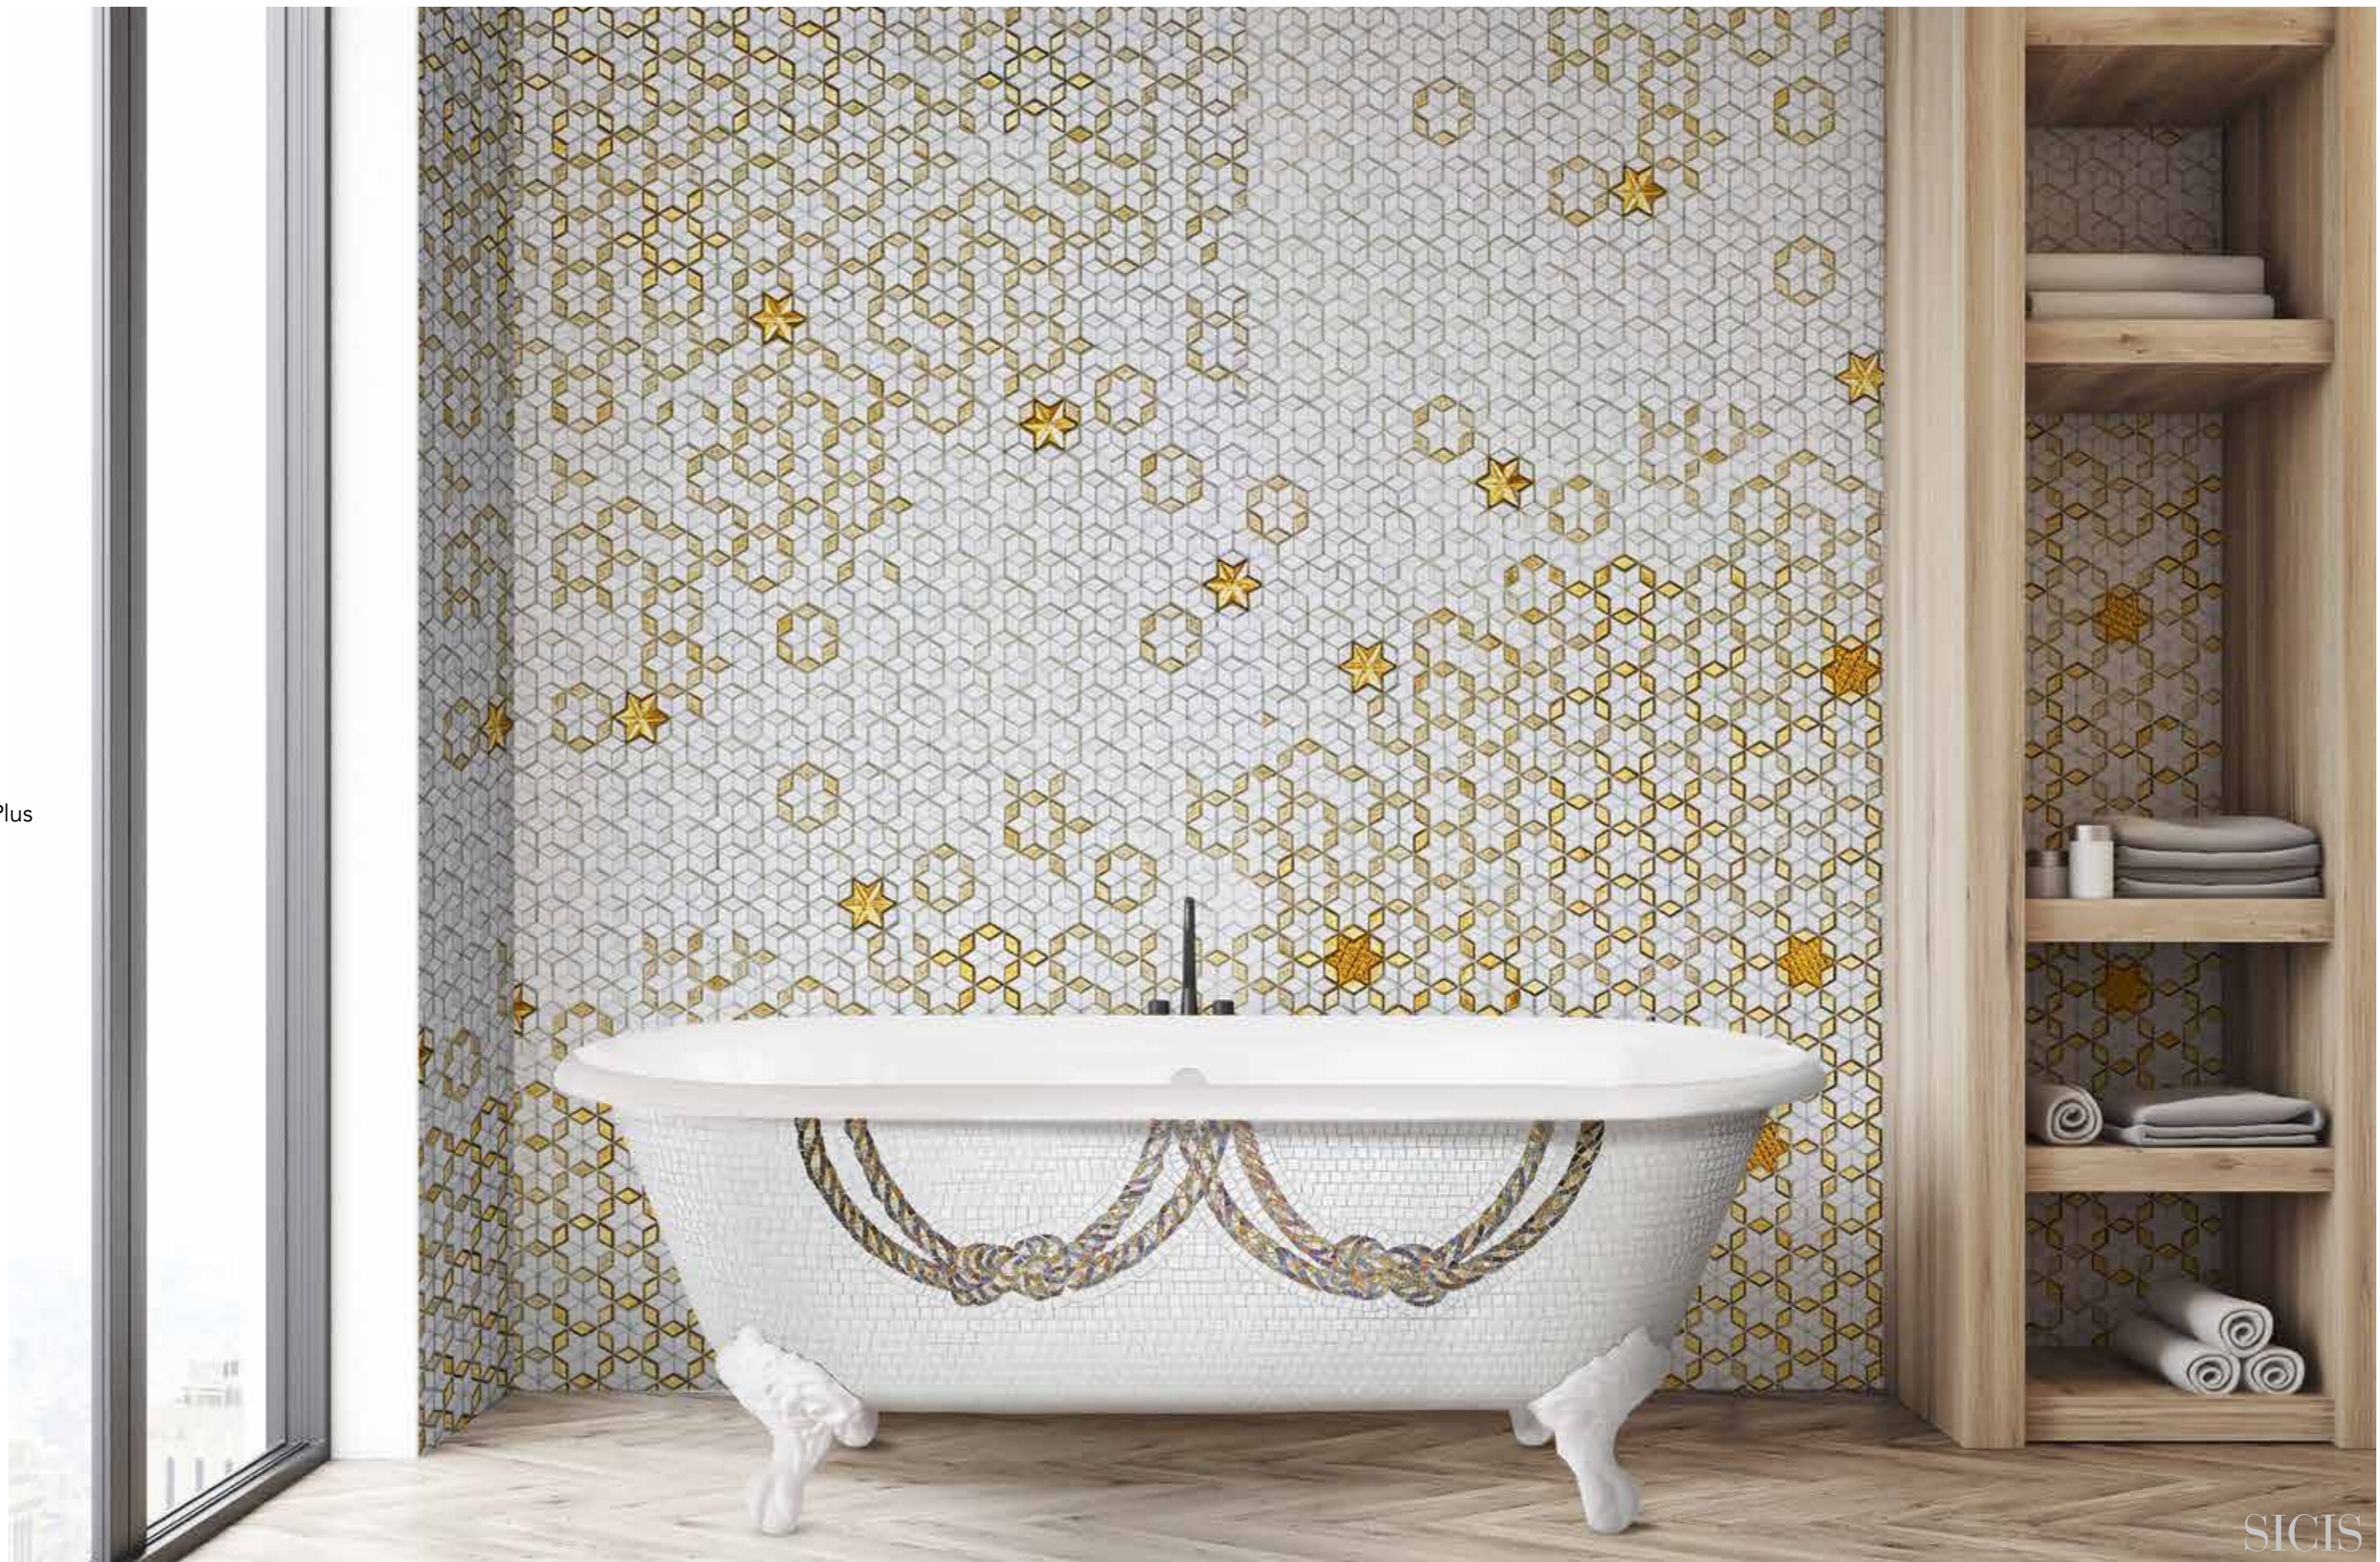

13

Wall: Diamond Collection, Mitosis Queen Plus
Bathtub: Perry 02