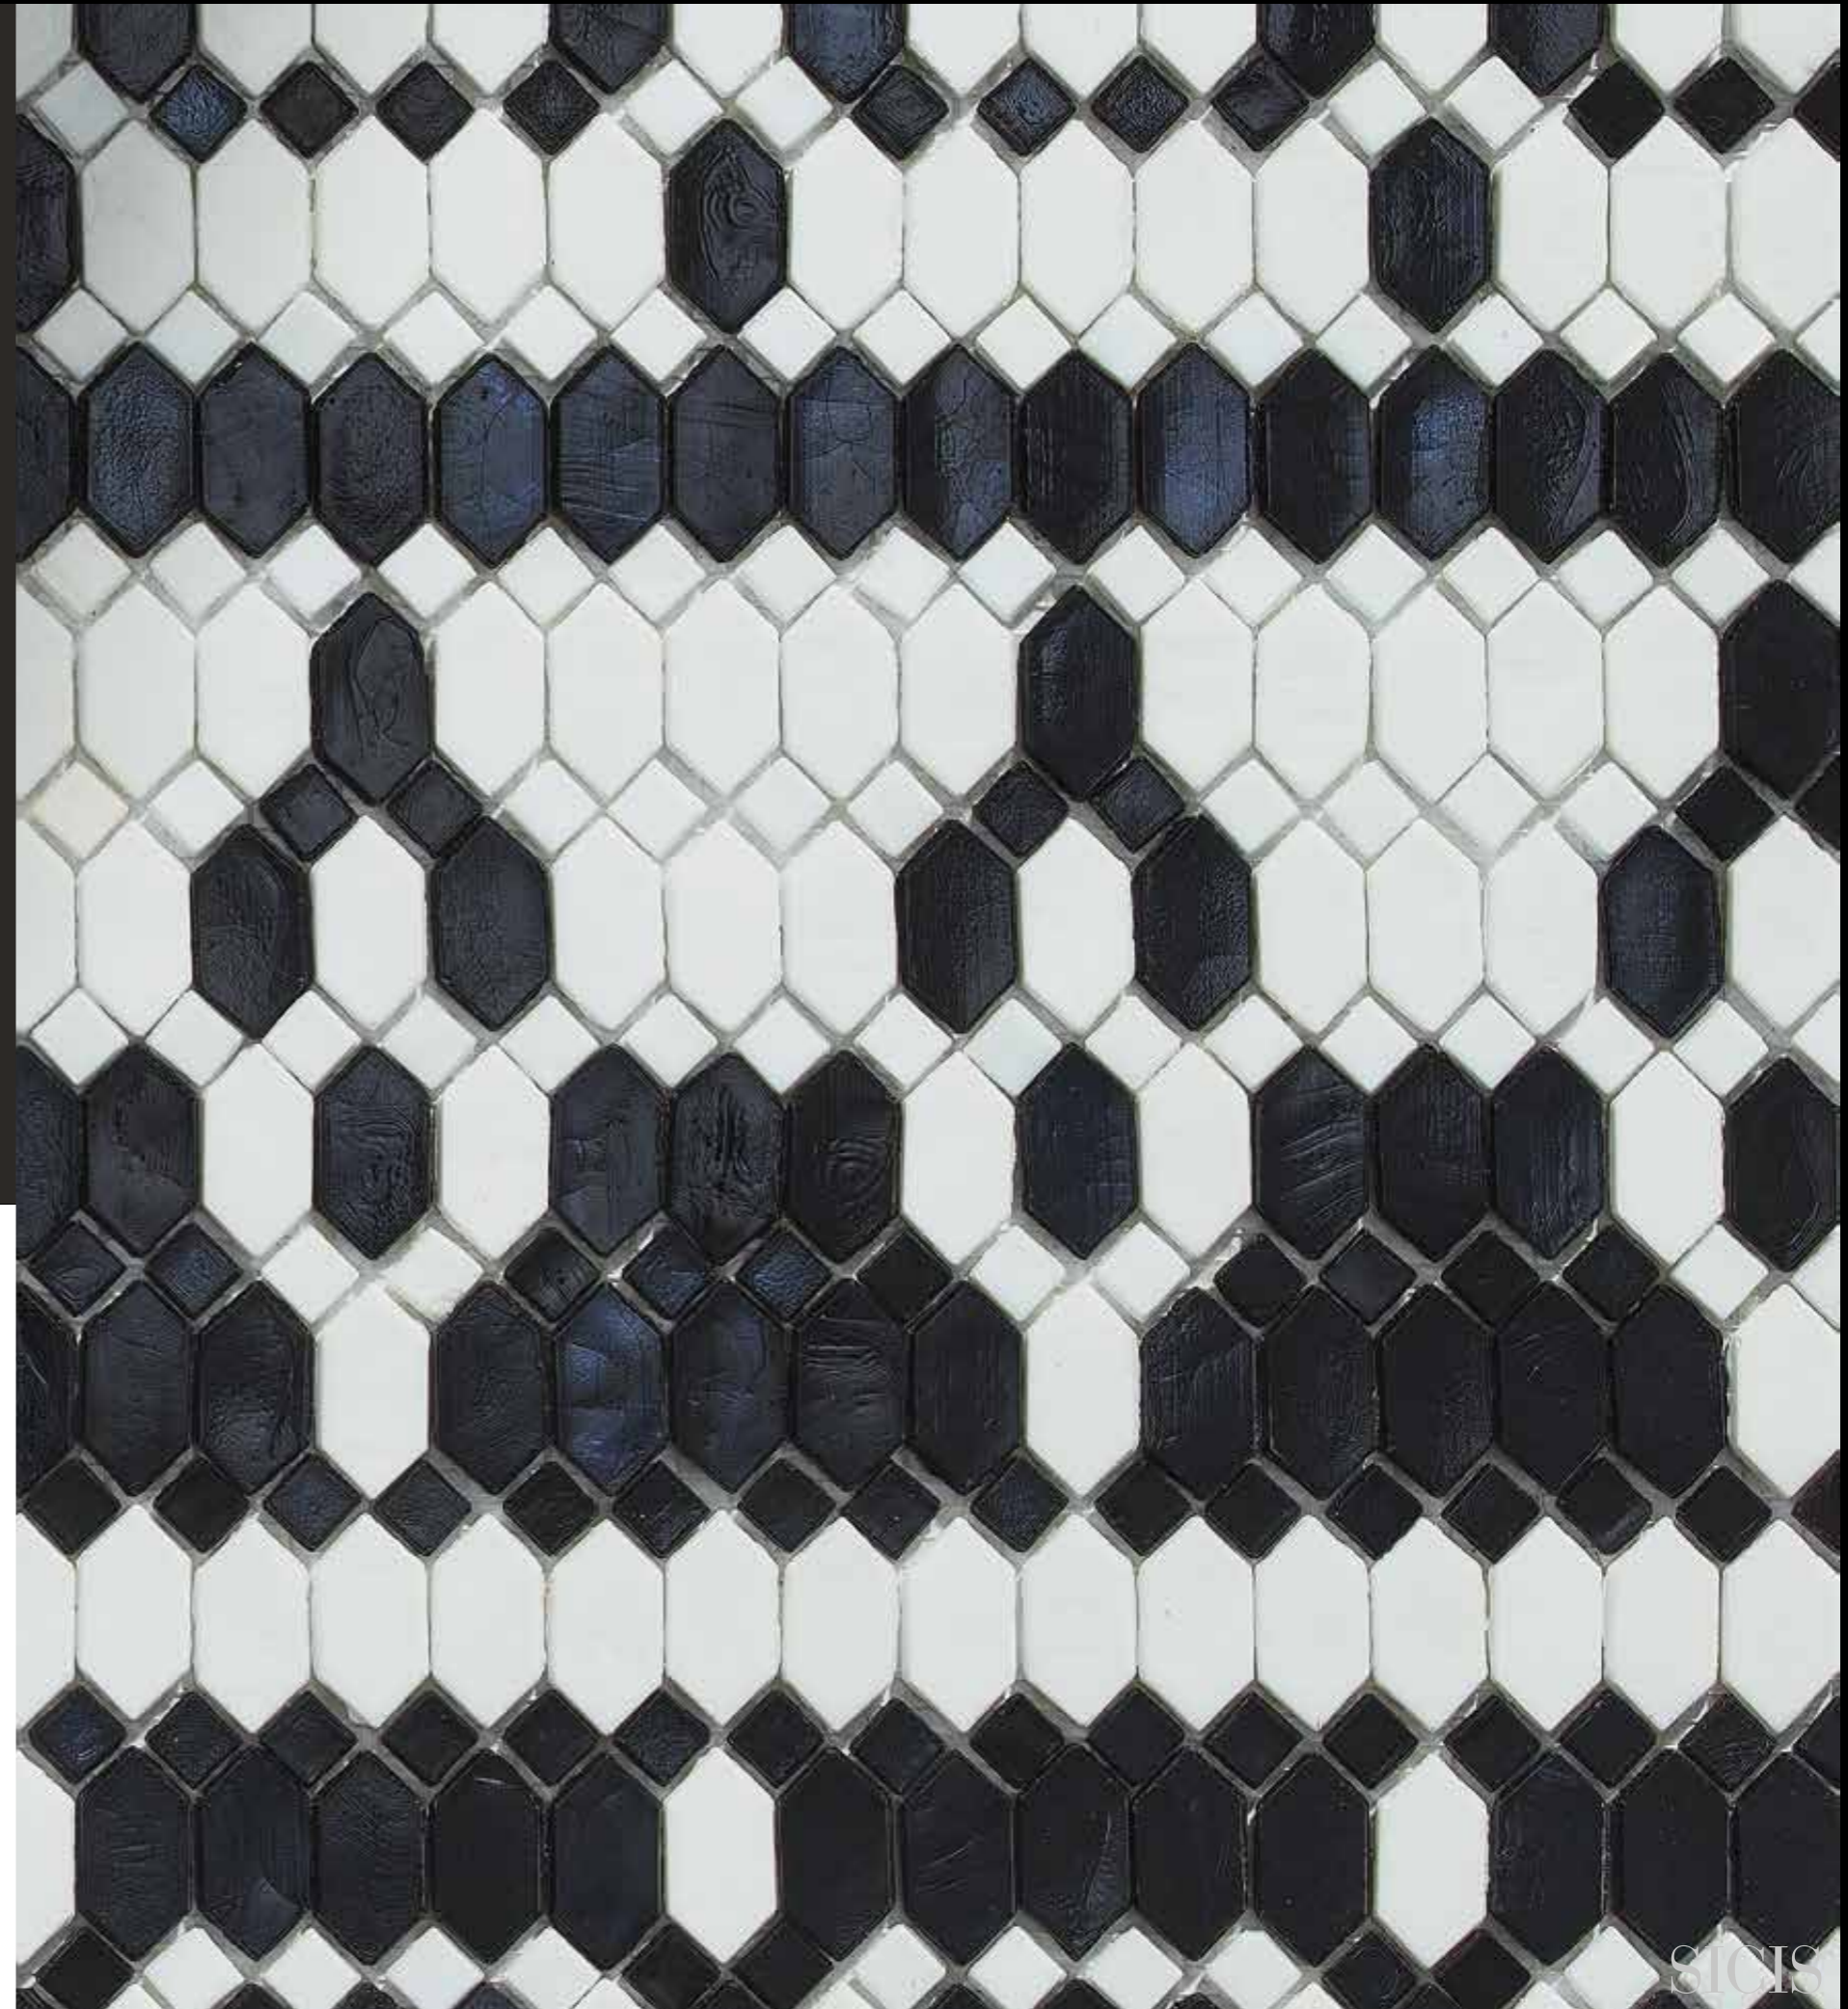

Wall: Crystal Collection,
Berbere Lemure, Berbere Zebra
Tables: Ray Side High&Low
Lighting: Ballet Ceiling Lamp 1 Bronzed