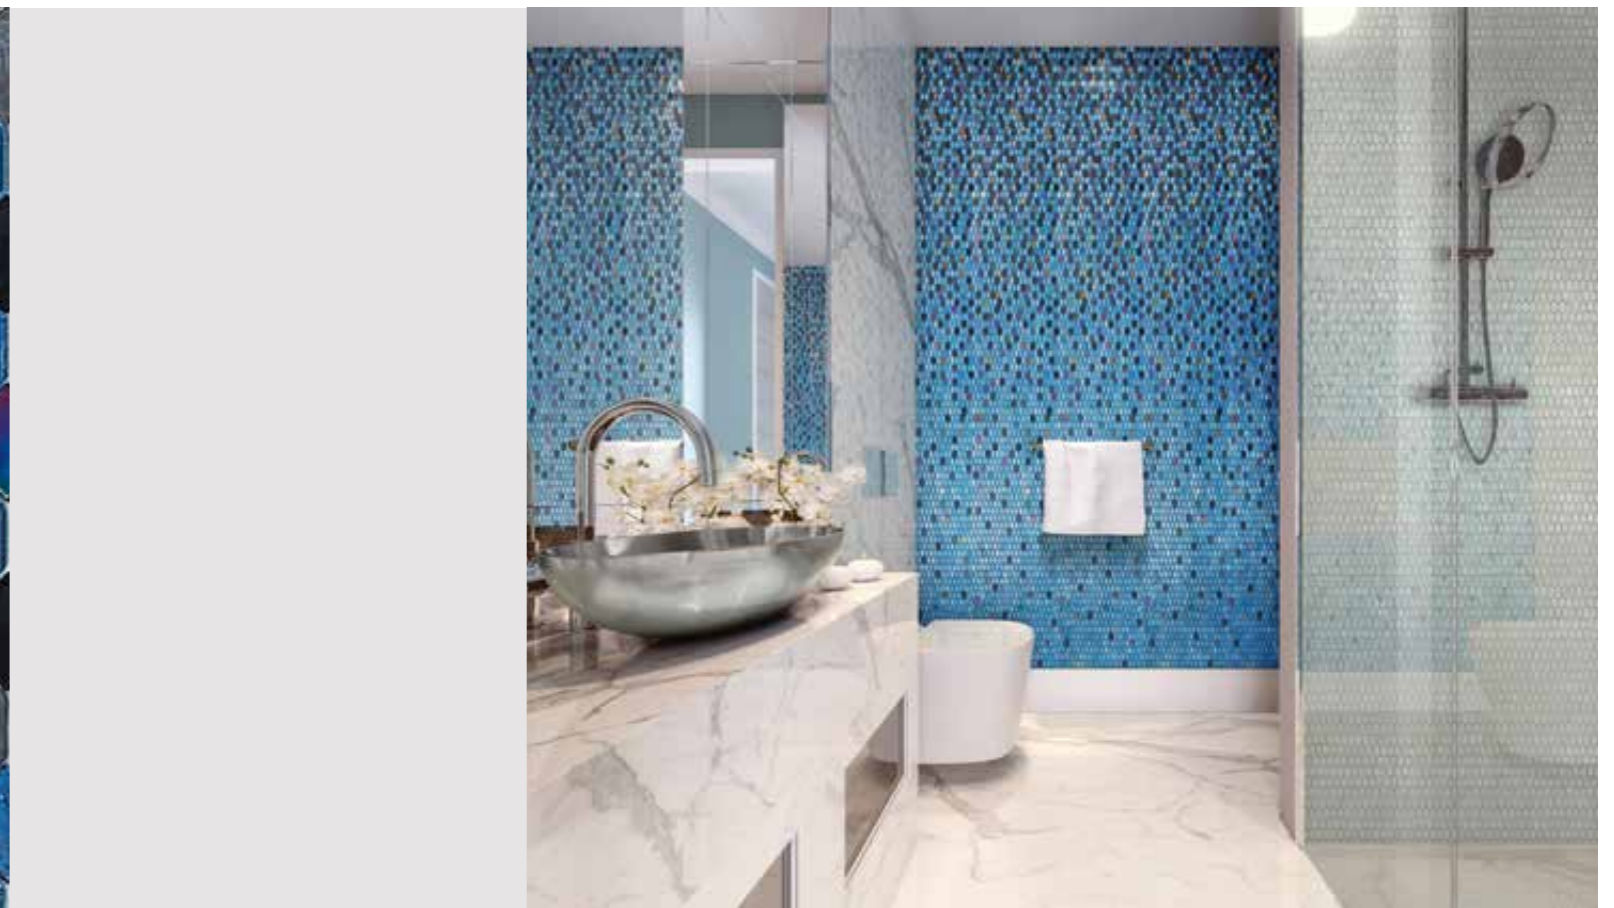

Wall: Crystal Collection, Goura dégradé
Shower wall: Crystal Collection, Kimolia Item 1
Washbasin: Doh Oval Icemir

SICIS