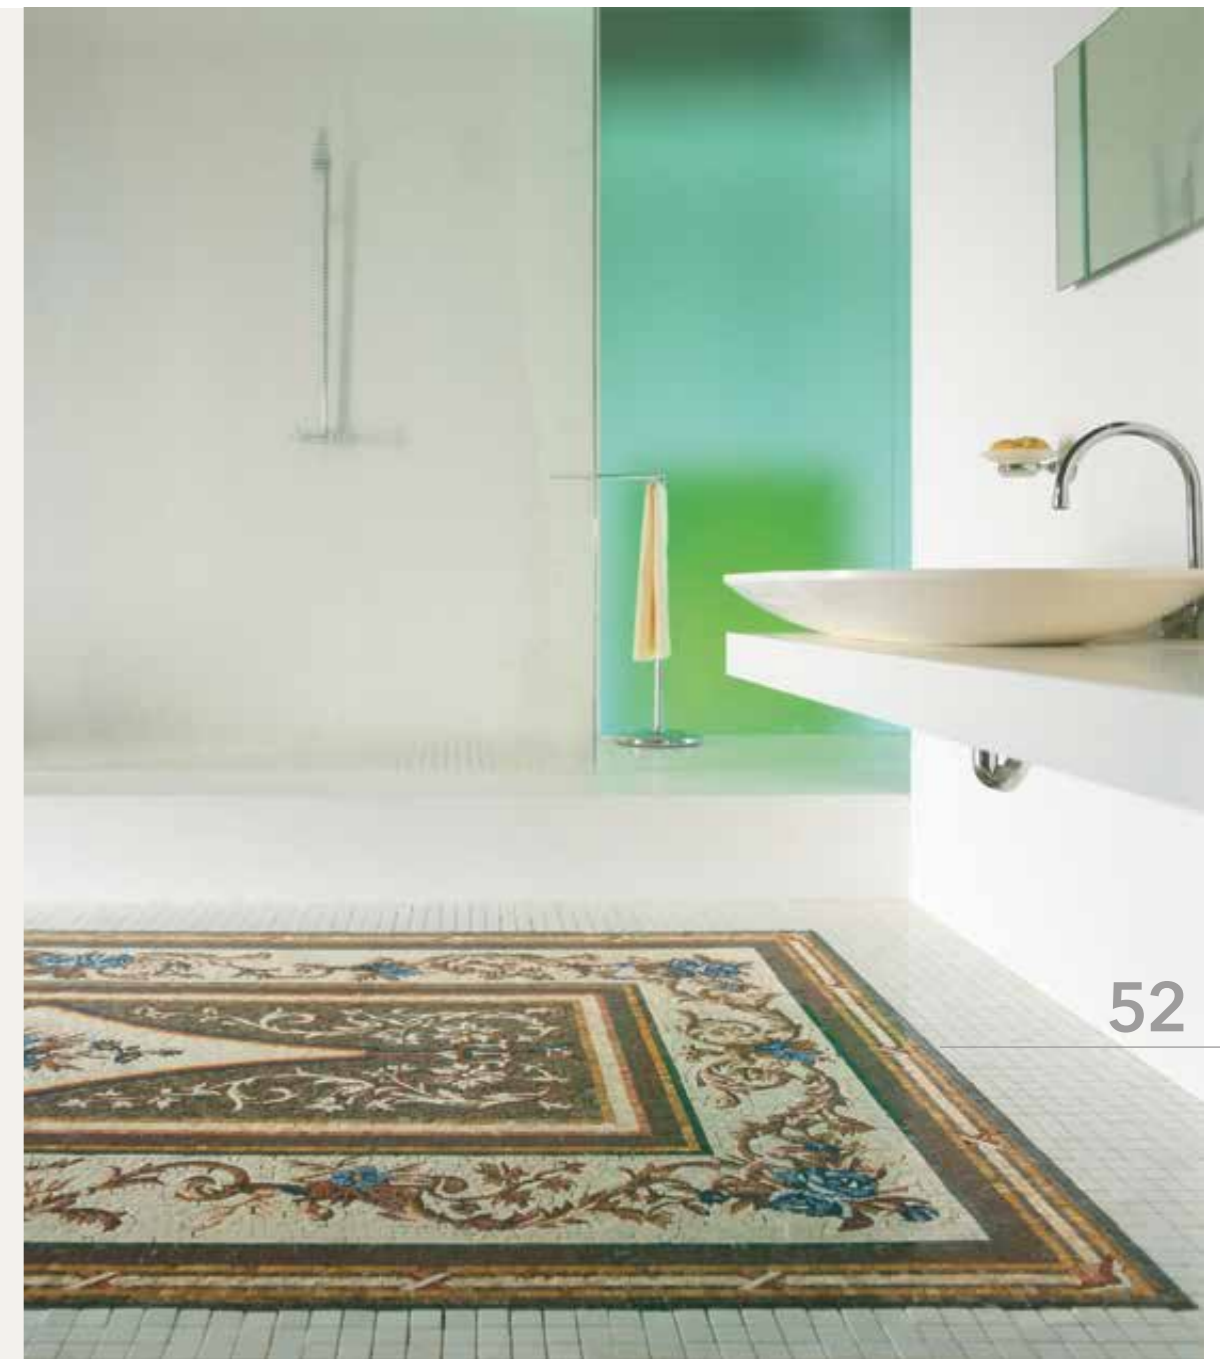

Bathtub: Bathtubs Collection,  
Feather Champagne Vetrite bathtub

Wall: Wonderful Collection, Labuan  
Panel size: cm 240x265 · 94<sup>1/2</sup>"x104<sup>3/8</sup>"

Floor: Marble Collection,  
Ancient Thassos Marble  
Tessera size: cm 3x3 · 1 1/8"x1 1/8"