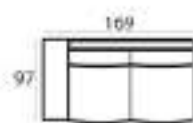

80 x 169 x 97 cm
FRATELLI-2,5AL