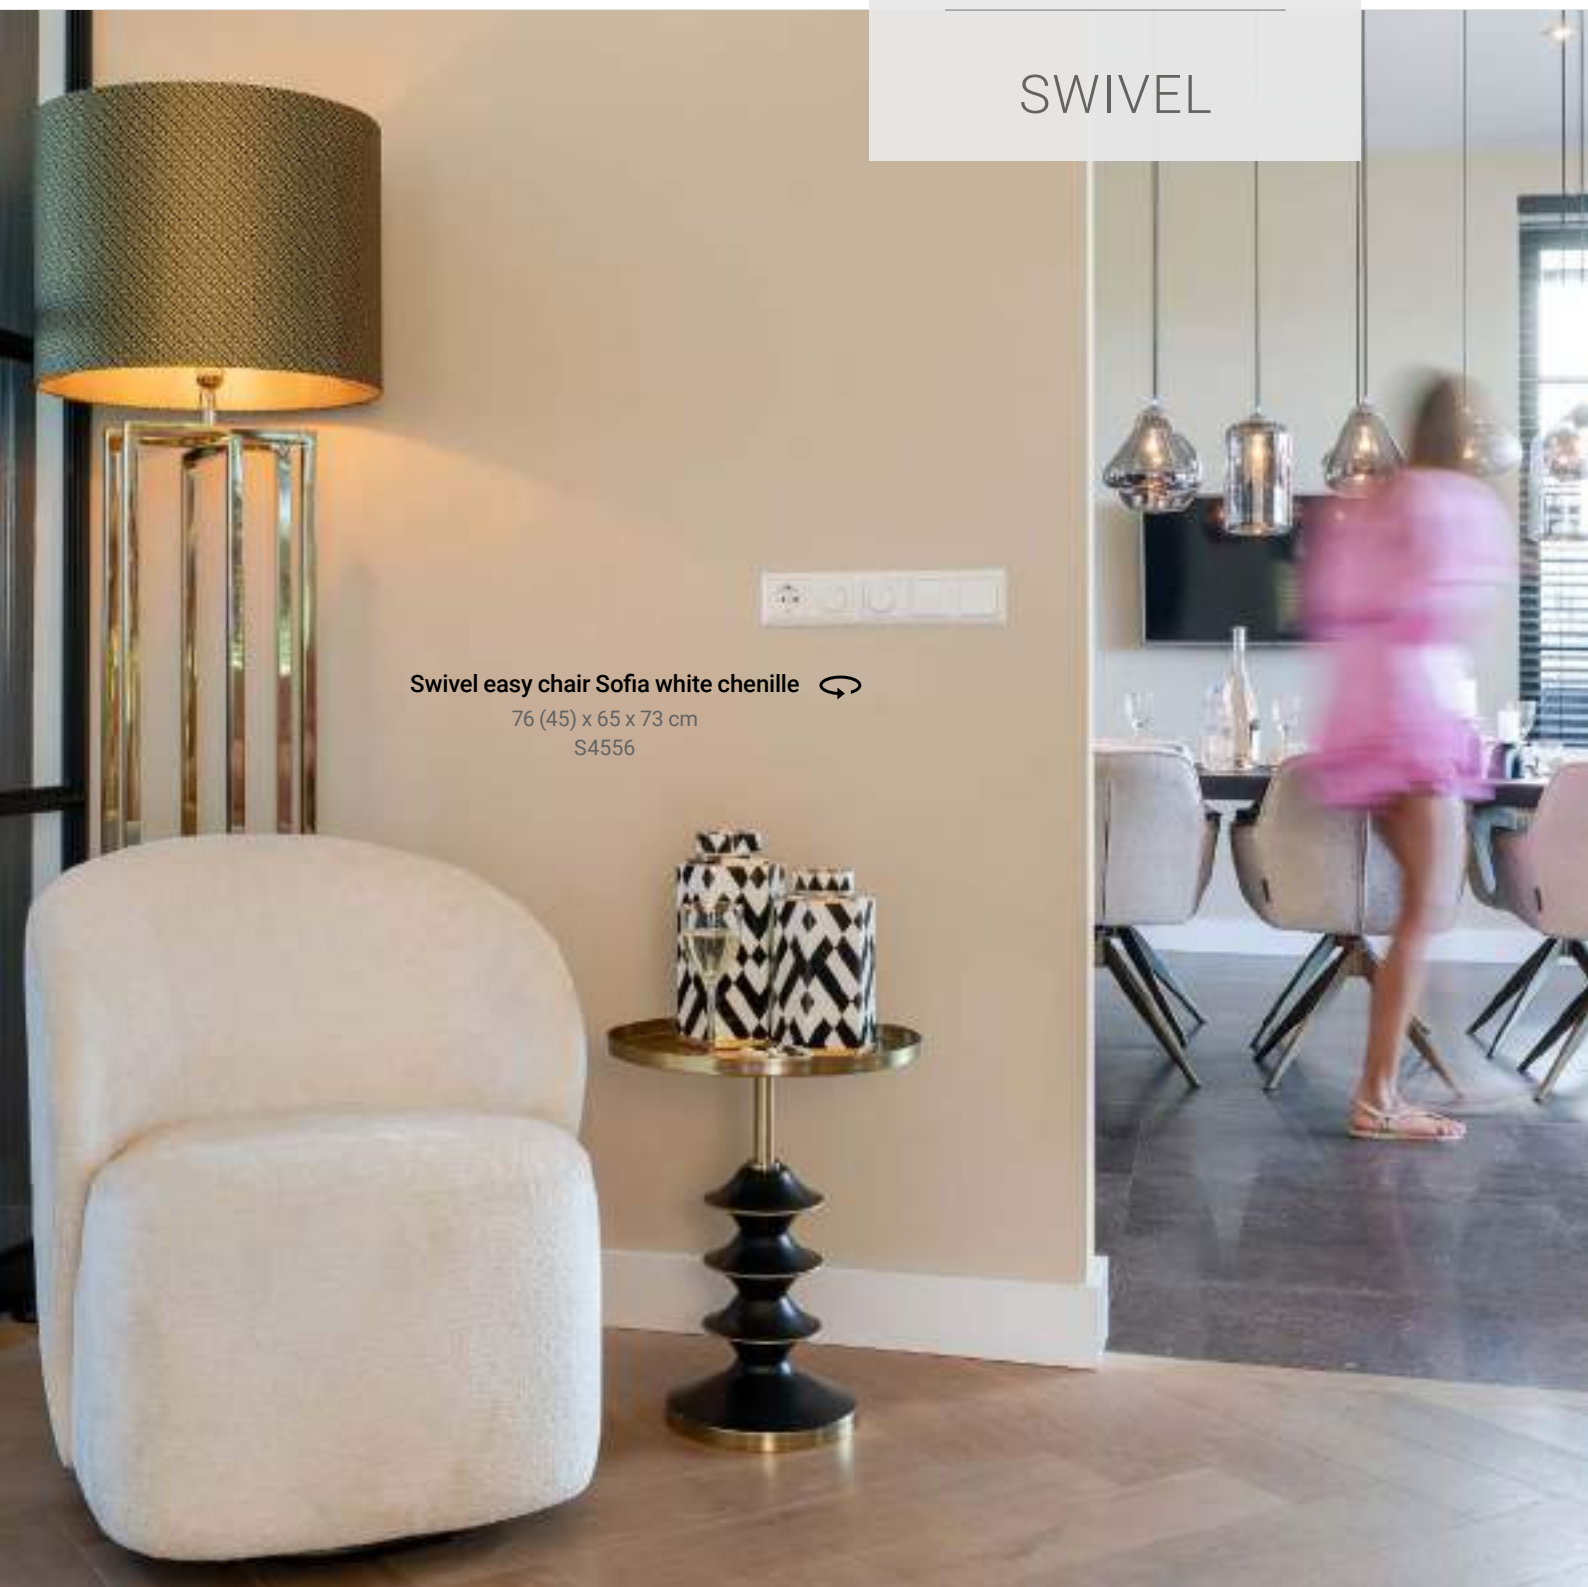

A modern interior scene featuring a swivel chair, a lamp, and a window. The swivel chair is upholstered in light-colored velvet with a tufted design. Behind it stands a tall lamp with a leopard-print shade and a textured, metallic stem. To the right, a window looks out onto greenery, with a leopard-print cushion visible on another piece of furniture.

Swivel chair Kendall khaki velvet ↻
67 (36) x 94 x 91 cm
S4538

Collection Easy Chairs

SWIVEL

Swivel easy chair Sofia white chenille

76 (45) x 65 x 73 cm
S4556