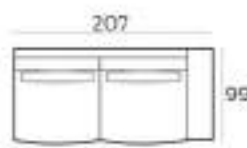

88 x 207 x 99 cm
FELIX-3AR