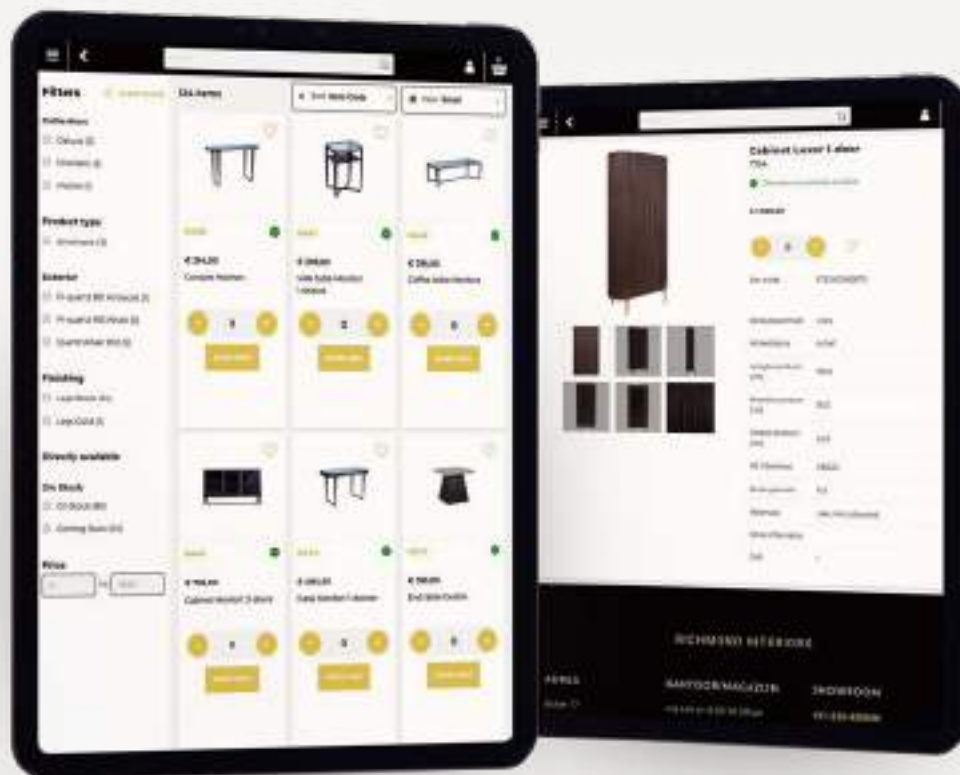

To login to your account just scan the QR code or enter www.richmondinteriors.nl/b2b in your webbrowser. If you don't have an account yet, you can request one at sales@richmondinteriors.nl

Order online B2B webshop