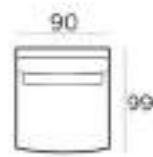

88 x 90 x 99 cm
FELIX-1,5ZA