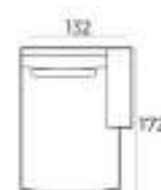

88 x 132 x 172 cm
FELIX-LCH105R