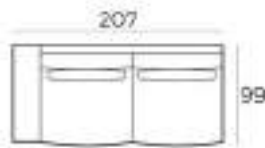

88 x 207 x 99 cm
FELIX-3AL