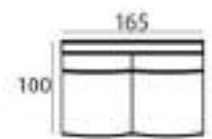

89 x 165 x 100 cm
SANTOS-2,5ZA