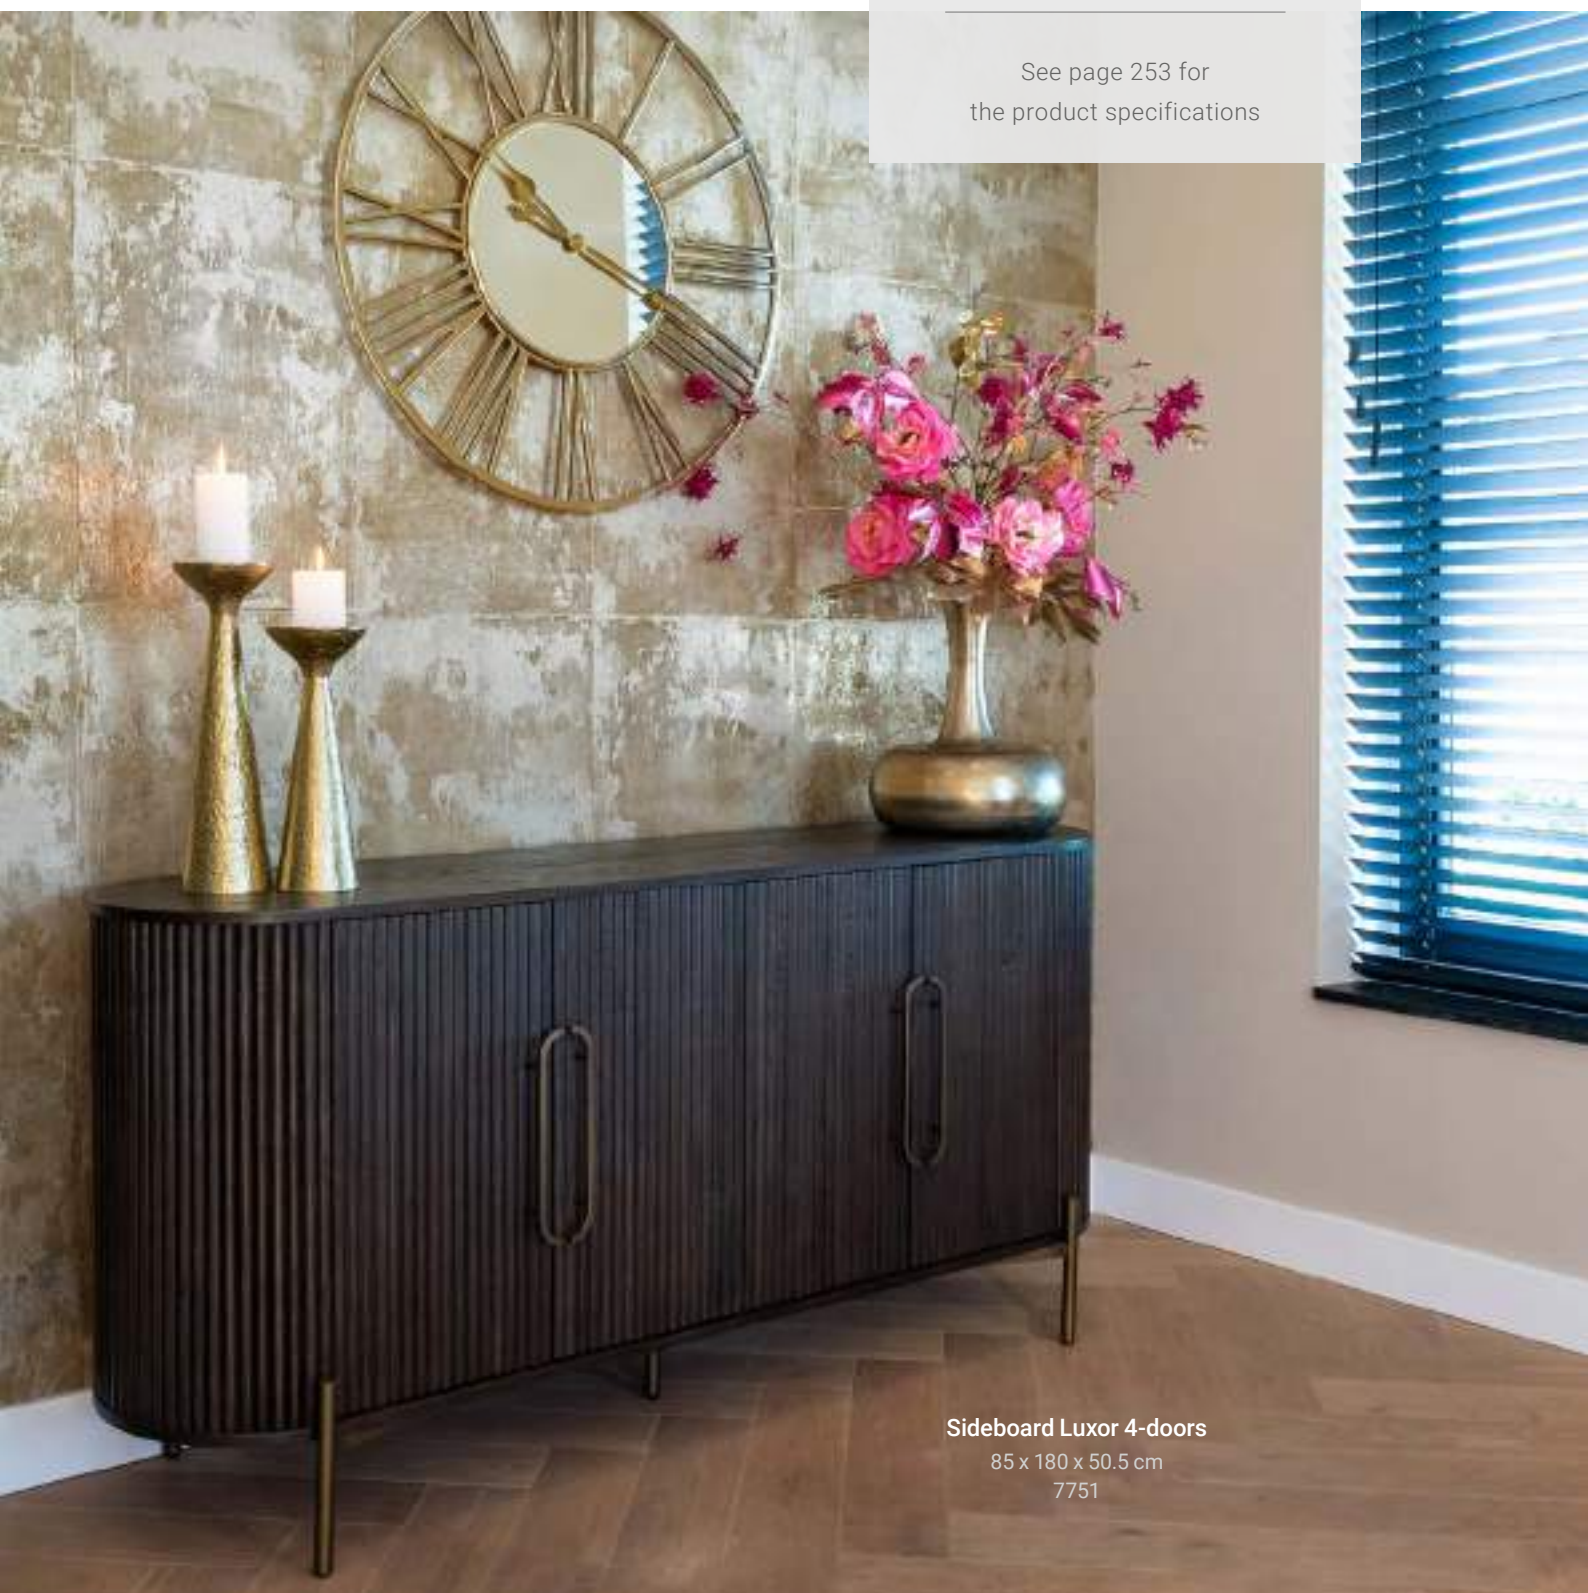

Collection **Luxor**

See page 253 for
the product specifications

Sideboard Luxor 4-doors

85 x 180 x 50.5 cm

7751