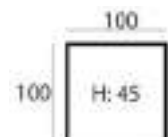

89 x 237 x 100 cm
SANTOS-3,5AR

89 x 100 x 100 cm
SANTOS-CORNER

45 x 65 x 100 cm
SANTOS-P65X100

45 x 100 x 100 cm
SANTOS-P100X100

combine to your wishes
with the many
different modules

See page 268 for all available fabrics.