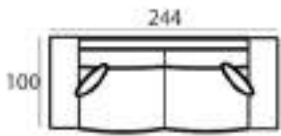

89 x 244 x 100 cm
SANTOS-3