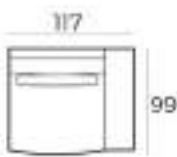

88 x 117 x 99 cm
FELIX-1,5AR