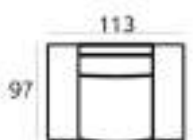

Material

Seats: springs, HR soft foam, HR extra soft foam, fiber padding, upholstery

Back cushions: HR soft foam, fiber padding, HR soft foam

80 x 113 x 97 cm
FRATELLI-1

80 x 75 x 97 cm
FRATELLI-1ZA

80 x 128 x 97 cm
FRATELLI-1,5