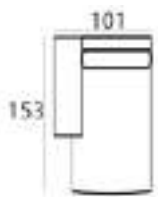

88 x 205 x 99 cm
ROXANNE-3AR

88 x 260 x 99 cm
ROXANNE-3XL

88 x 180 x 99 cm
ROXANNE-3ZA

88 x 96 x 96 cm
ROXANNE-CORNER

combine to your wishes
with the many
different modules

See page 268 for all available fabrics.