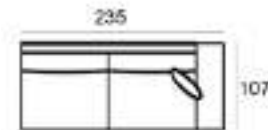

93 x 235 x 107 cm
S52103AR