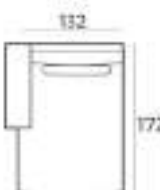

88 x 132 x 172 cm
FELIX-LCH105L