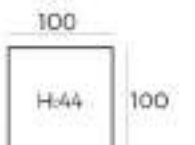

44 x 100 x 100 cm
FELIX-P100X100