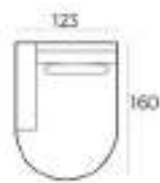

88 x 123 x 160 cm
FELIX-LCHRL