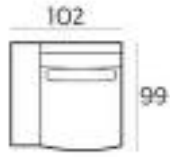

88 x 102 x 99 cm
FELIX-1AL