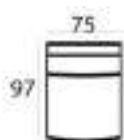

Material

Seats: springs, HR soft foam, HR extra soft foam, fiber padding, upholstery

Back cushions: HR soft foam, fiber padding, HR soft foam

80 x 113 x 97 cm
FRATELLI-1

80 x 75 x 97 cm
FRATELLI-1ZA

80 x 128 x 97 cm
FRATELLI-1,5