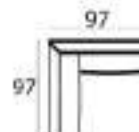

80 x 97 x 97 cm
FRATELLI-CORNER