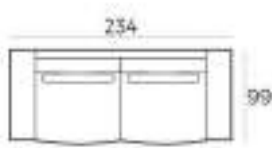

88 x 234 x 99 cm
FELIX-3