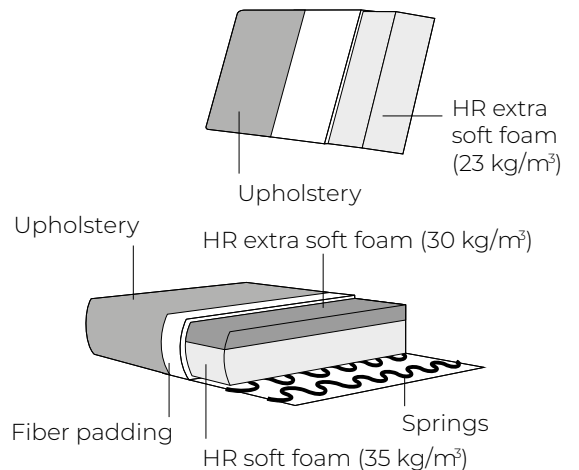

Felix module sofa (H x W x D)

Sofa modules

Felix is one of our most comfortable sofas and is characterized by the round loungepart, wide armrests and lumbar cushions. It is available in modules so you can create a sofa to suit your wishes.

Maintenance

Keep the sofa away from direct sunlight. Plump up the cushion or pillow on a regular basis. Remove stains by dabbing, not rubbing. Note: normal use of the sofa makes the fabric more loose and the seats softer.

Material

Seats: springs, HR soft foam 35 kg/m³, HR extra soft foam 30kg/m³ fiber padding, upholstery
Back cushions: HR extra soft foam 23kg/m³, upholstery
Deco cushion: ballfiber, feather and chopped foam mix, upholstery

combine to your wishes
with the many
different modules

See page 268 for all available fabrics.