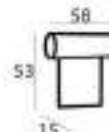

53 x 58 x 15 cm
FRATELLI-ROLL

combine to your wishes
with the many
different modules

See page 268 for all available fabrics.