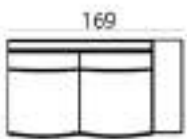

80 x 169 x 97 cm
FRATELLI-2,5AR