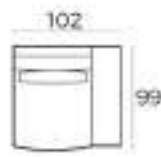

88 x 102 x 99 cm
FELIX-1AR