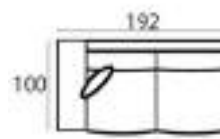

Material

Seats: cold foam, chopped foam, fiber padding, upholstery
Back cushions: ballfiber and chopped foam mix, upholstery.

89 x 137 x 100 cm
SANTOS-1,5

89 x 219 x 100 cm
SANTOS-2,5

89 x 192 x 100 cm
SANTOS-2,5AL