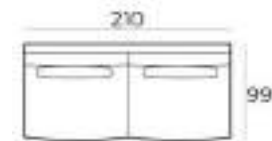

88 x 210 x 99 cm
FELIX-3,5ZA