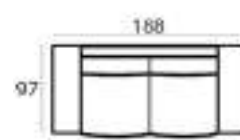

80 x 188 x 97 cm
FRATELLI-2,5