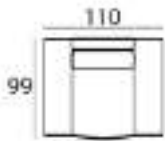

Roxanne module sofa (H x W x D)

Sofa modules

The fancy Roxanne sofa stands out because of the sloping armrest and the special stitching on the back cushions. The refined design of this armrest results in giving Roxanne a more spacious and luxurious look.

Maintenance

Keep the sofa away from direct sunlight. Beat and stretch the cushions on a regular basis. Remove stains by dabbing, not rubbing. Note: normal use of the sofa makes the fabric more loose and the seats softer.

Material

Seats: foam, soft cold foam, fiber padding, upholstery
Back cushions: ballfiber and feather mix, upholstery

88 x 110 x 99 cm
ROXANNE-1