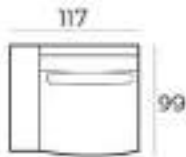

88 x 117 x 99 cm
FELIX-1,5AL