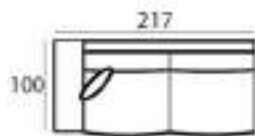

89 x 217 x 100 cm
SANTOS-3AL