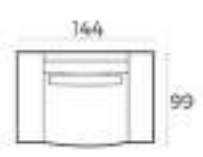

88 x 144 x 99 cm
FELIX-1,5