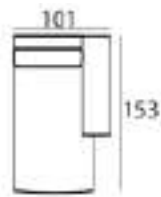

88 x 101 x 153 cm
ROXANNE-LCH75R