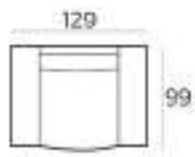

Felix module sofa (H x W x D)

Sofa modules

Felix is one of our most comfortable sofas and is characterized by the round loungepart, wide armrests and lumbar cushions. It is available in modules so you can create a sofa to suit your wishes.

Maintenance

Keep the sofa away from direct sunlight. Plump up the cushion or pillow on a regular basis. Remove stains by dabbing, not rubbing. Note: normal use of the sofa makes the fabric more loose and the seats softer.

Material

Seats: springs, HR soft foam 35 kg/m³, HR extra soft foam 30kg/m³ fiber padding, upholstery
Back cushions: HR extra soft foam 23kg/m³, upholstery
Deco cushion: ballfiber, feather and chopped foam mix, upholstery

89 x 129 x 99 cm
FELIX-1