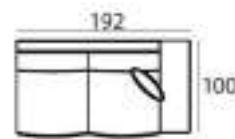

Material

Seats: cold foam, chopped foam, fiber padding, upholstery
Back cushions: ballfiber and chopped foam mix, upholstery.

89 x 137 x 100 cm
SANTOS-1,5

89 x 219 x 100 cm
SANTOS-2,5

89 x 192 x 100 cm
SANTOS-2,5AL