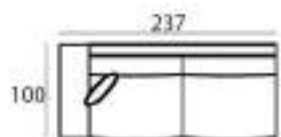

89 x 237 x 100 cm
SANTOS-3,5AL