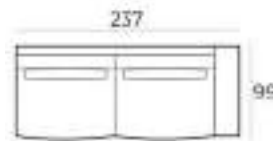

88 x 237 x 99 cm
FELIX-3,5AR