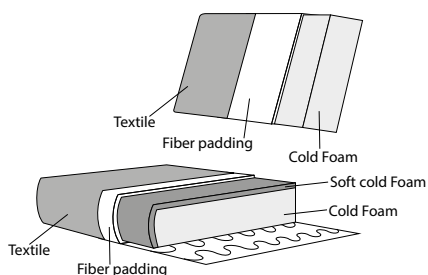

75 x 117 x 152 cm
DEVON-LCHR

75 x 100 x 136 cm
DEVON-OTMOL

75 x 100 x 136 cm
DEVON-OTMOR

44 x 69 x 101 cm
DEVON-P69X101

See page 268 for all available fabrics.

(H x W x D) Pasha module sofa

Sofa modules

Pasha is a spacious, super comfortable sofa with wide arm rests and an armrest over the full length of the lounge module. As the modules are completely upholstered they can even be placed as stand alone.