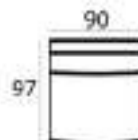

Material

Seats: springs, HR soft foam, HR extra soft foam, fiber padding, upholstery

Back cushions: HR soft foam, fiber padding, HR soft foam

80 x 113 x 97 cm
FRATELLI-1

80 x 75 x 97 cm
FRATELLI-1ZA

80 x 128 x 97 cm
FRATELLI-1,5