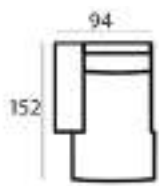

80 x 94 x 152 cm
FRATELLI-LCH75L