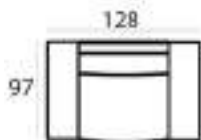

Material

Seats: springs, HR soft foam, HR extra soft foam, fiber padding, upholstery

Back cushions: HR soft foam, fiber padding, HR soft foam

80 x 113 x 97 cm
FRATELLI-1

80 x 75 x 97 cm
FRATELLI-1ZA

80 x 128 x 97 cm
FRATELLI-1,5