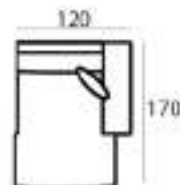

Upholstered furniture is handmade: using soft materials therefore measurements may vary up to +/- 5 cm.

89 x 110 x 170 cm
SANTOS-LCH82,5L

89 x 110 x 170 cm
SANTOS-LCH82,5R

89 x 120 x 170 cm
SANTOS-LCH95L