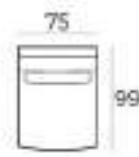

88 x 75 x 99 cm
FELIX-1ZA