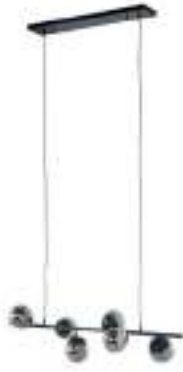

Hanging lamp Quinty black
85 x 70 x 70 cm
-HL-0141

Hanging lamp Mattiz
100 x 78 x 78 cm
-HL-0142

Hanging lamp Quinsy
90 x 75 x 75 cm
-HL-0143

Hanging lamp Bente pink
26 x 107.5 x 30 cm
-HL-0144

Hanging lamp Bente smoked
26 x 107.5 x 30 cm
-HL-0145