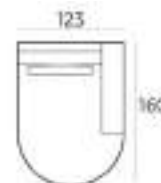

88 x 123 x 160 cm
FELIX-LCHRR