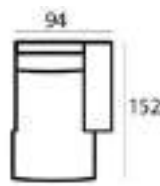

80 x 94 x 152 cm
FRATELLI-LCH75R