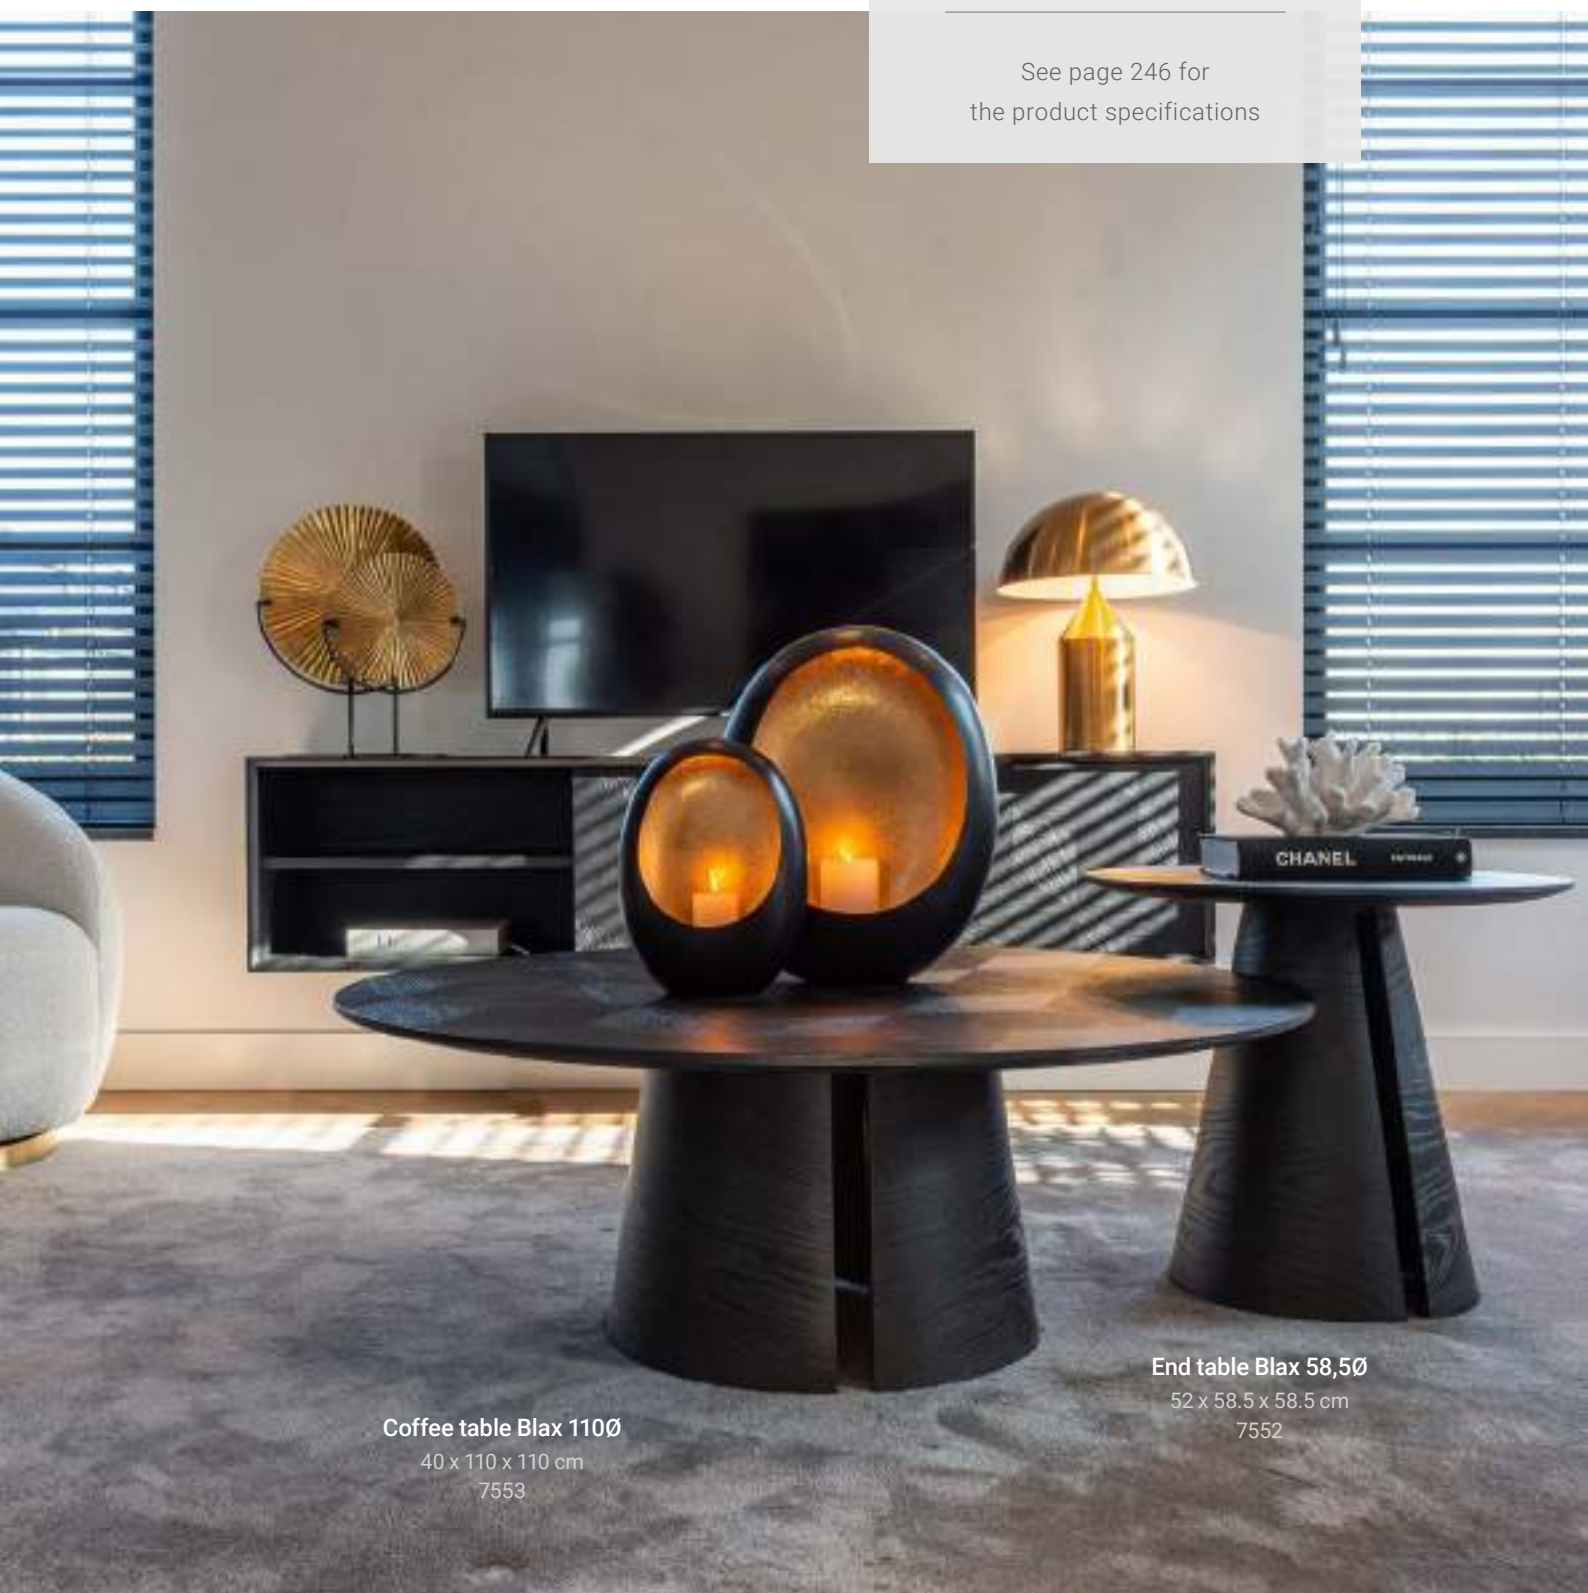

Chest of drawers Blax 2-drawers

62.5 x 55 x 46.5 cm

7544

Collection Blax

See page 246 for
the product specifications

Coffee table Blax 110Ø

40 x 110 x 110 cm
7553

End table Blax 58,5Ø