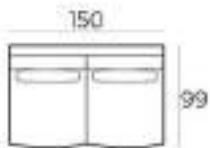

88 x 150 x 99 cm
FELIX-2,5ZA