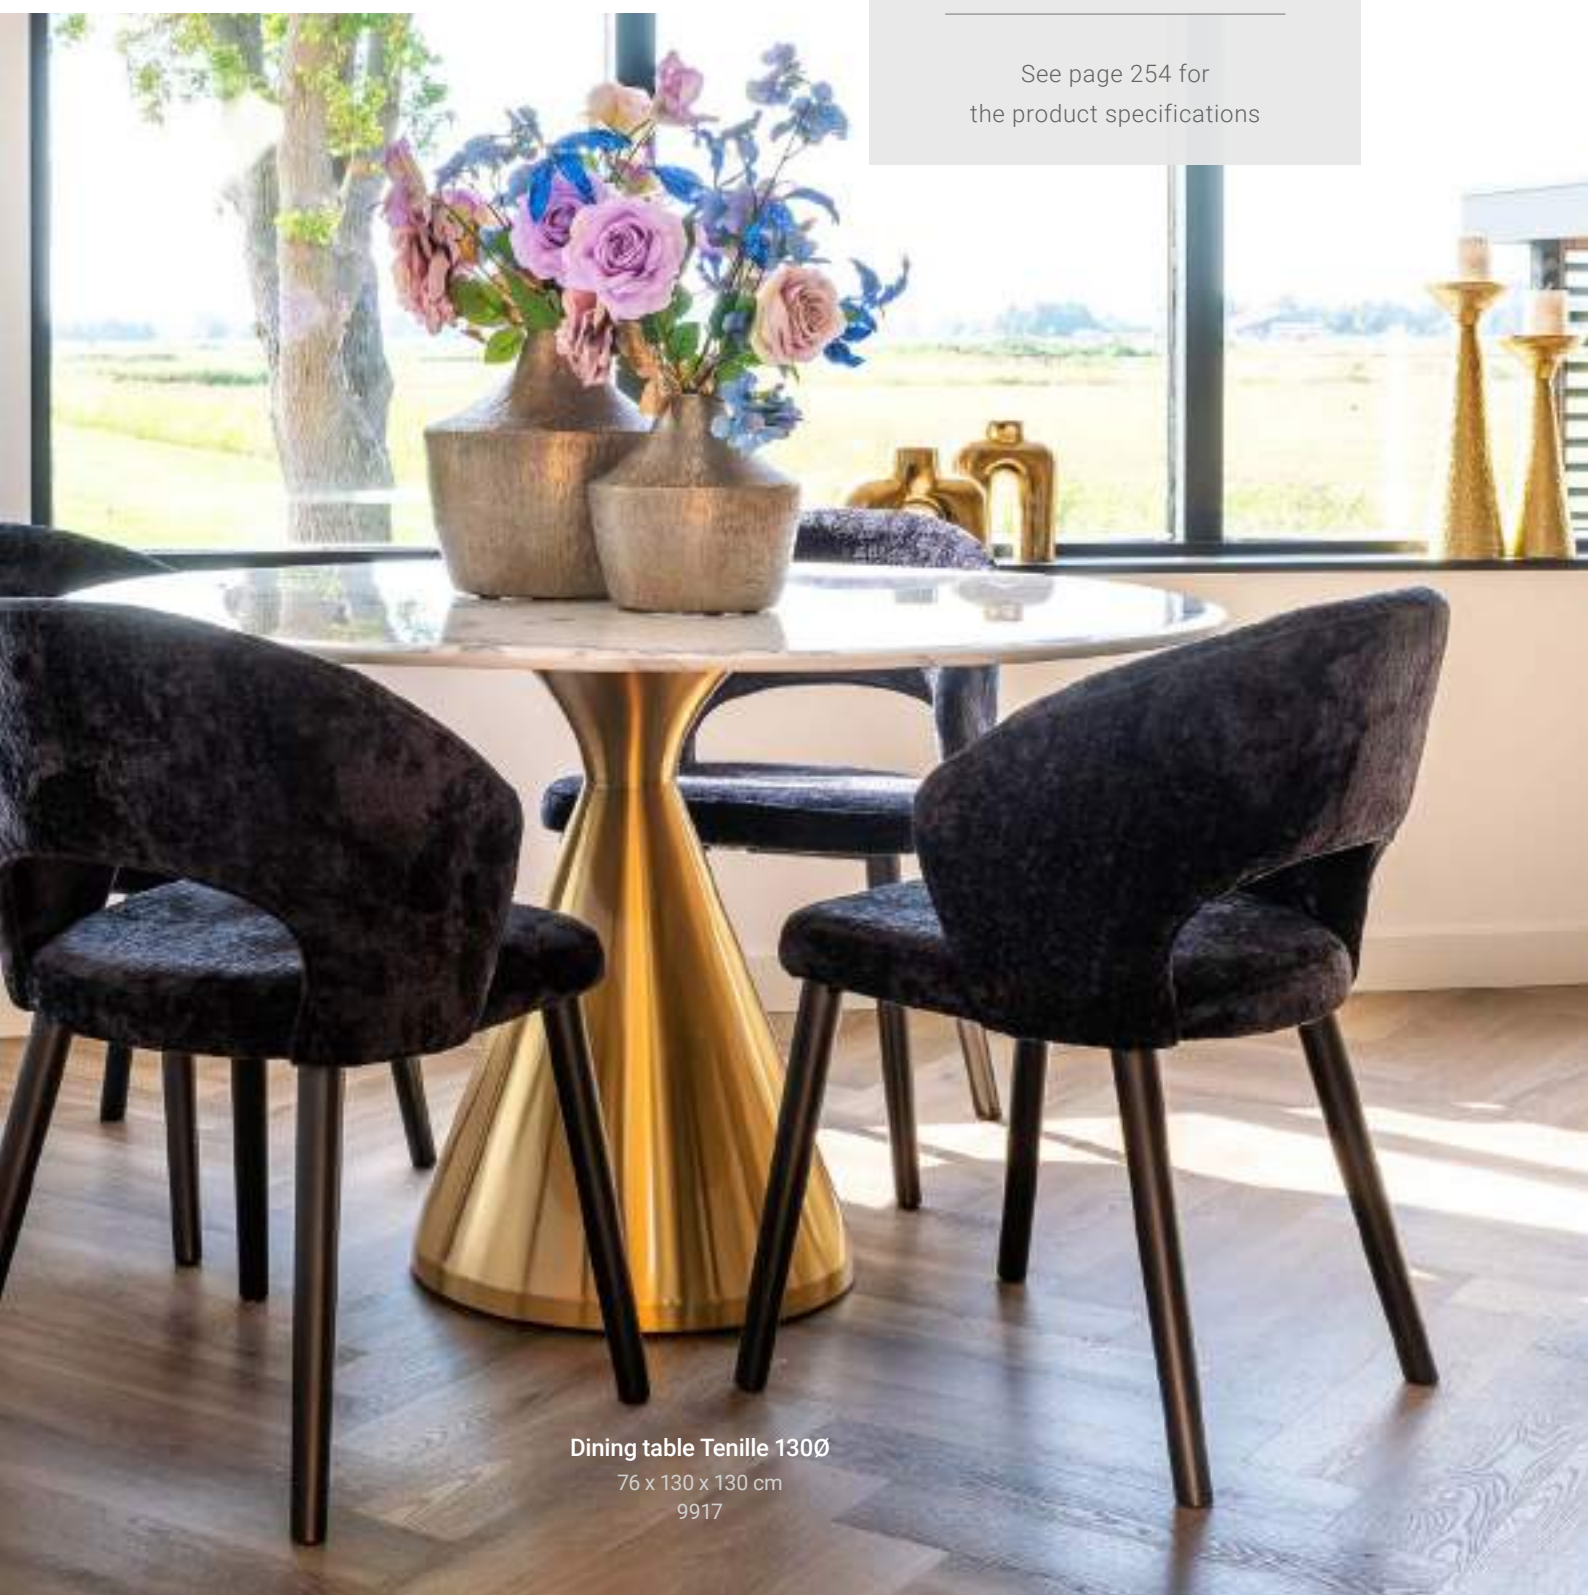

Collection Faux Marble

See page 254 for
the product specifications

Dining table Tenille 130Ø

76 x 130 x 130 cm
9917