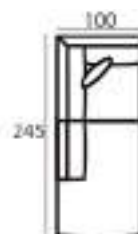

89 x 100 x 245 cm
SANTOS-OTML