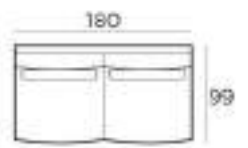

88 x 180 x 99 cm
FELIX-3ZA

combine to your wishes
with the many
different modules

See page 268 for all available fabrics.