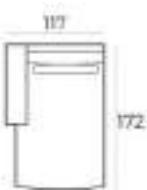

88 x 117 x 172 cm
FELIX-LCH90L