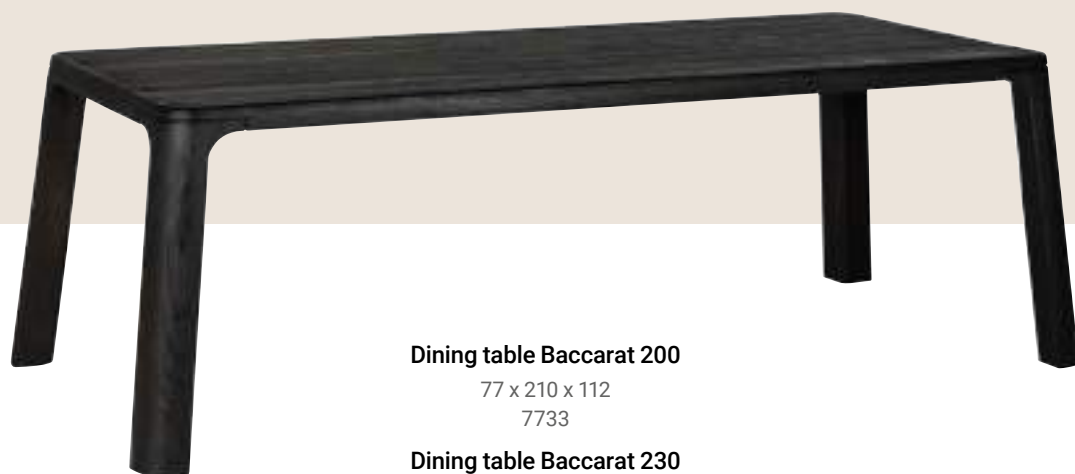

Refined round corners, angled legs and sides undoubtedly make the chic Baccarat collection stand out. Made of rustic oak veneer and finished in the colour 'dark coffee', making the beautiful oak structure even more visible.

Sideboard Baccarat 4-doors

87 x 200 x 46.5 cm
7731

Collection Baccarat

See page 242 for
the product specifications

Dining table Baccarat 230

77 x 240 x 112 cm

7734

Coffee table Patagonia

44 x 100 x 100 cm
7709

Take it to
the next level

Cabinet Baccarat 2-doors

230 x 90 x 46 cm
7732

Coffee table Baccarat set of 2

42 x 92 x 92 cm
7730

Coffee table Baccarat

42 x 100 x 100 cm
7735

Dining table Baccarat 200

77 x 210 x 112
7733

Dining table Baccarat 230

77 x 240 x 112
7734

Collection Bliss

See page 247 for
the product specifications

Bone inlay refers to an ancient decorative technique that involves embedding delicate, hand carved pieces of bone into the surface of an object. Add brass details and bases and the result is a beautiful and sophisticated combination.