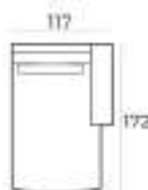

88 x 117 x 172 cm
FELIX-LCH90R