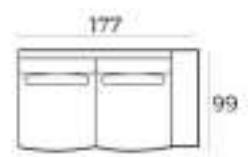

88 x 177 x 99 cm
FELIX-2,5AR