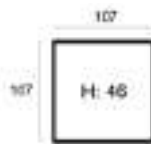

46 x 107 x 107 cm
S5210P107