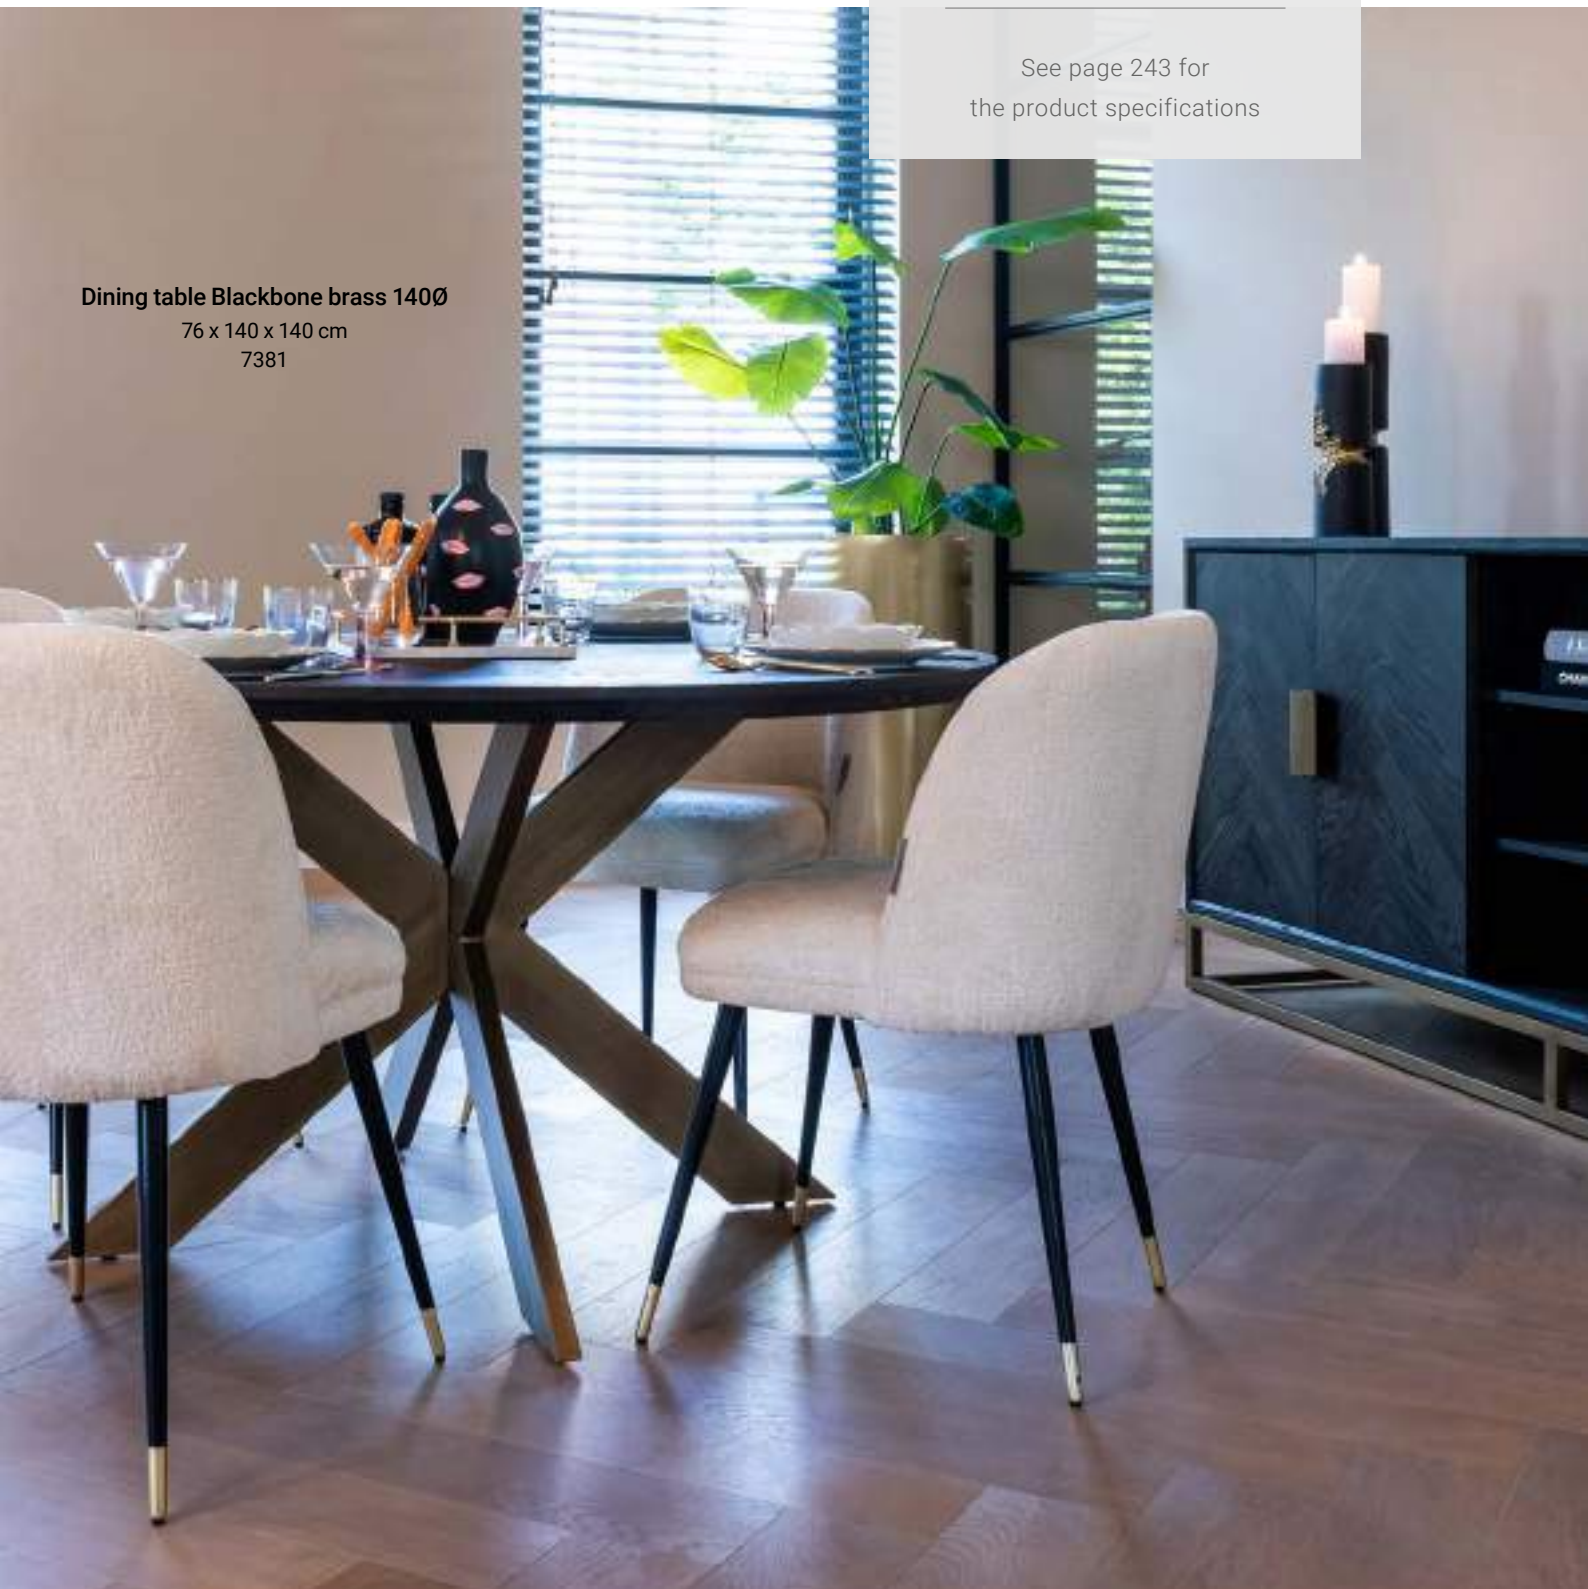

Collection Blackbone Brass

See page 243 for
the product specifications

Dining table Blackbone brass 140Ø

76 x 140 x 140 cm

7381