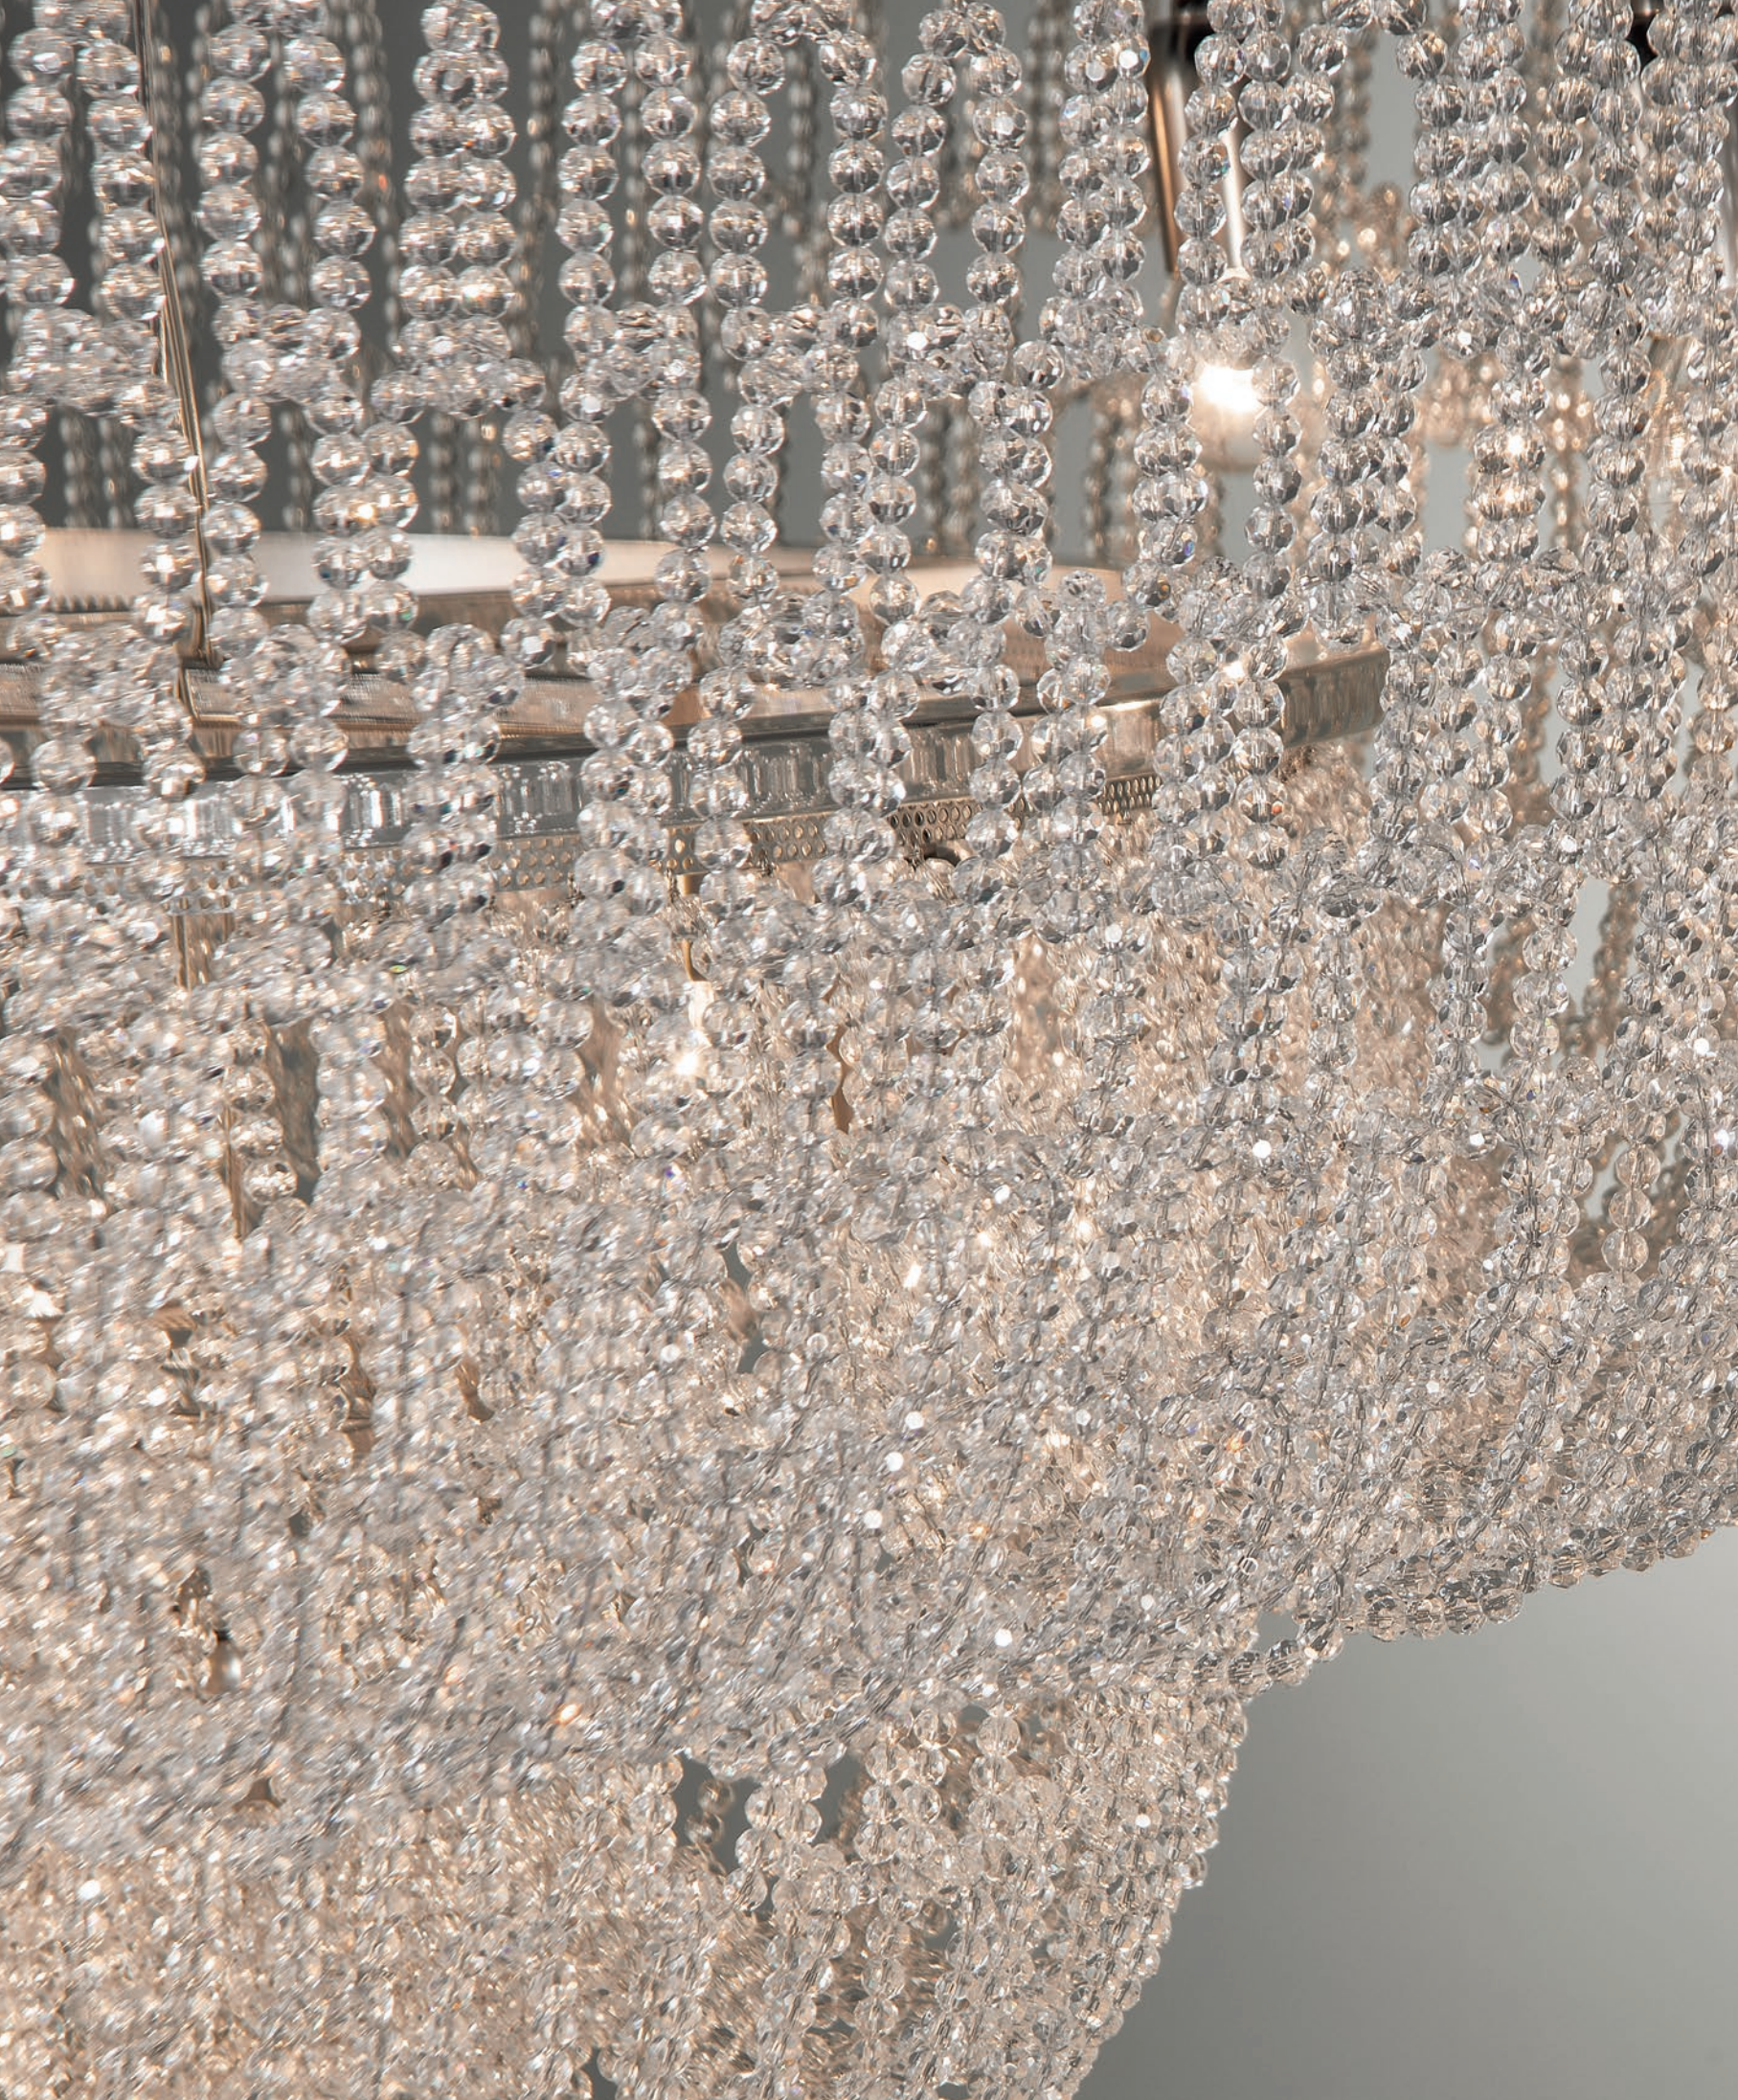

MARGHERITA

VARIATIONS

ACCESSORIES COLOUR

CLEAR CRYSTALS AND BLOWN
GLASS DAISIES

STRUCTURE COLOUR

GOLD PLATED

SILVER PLATED

SATIN NICKEL