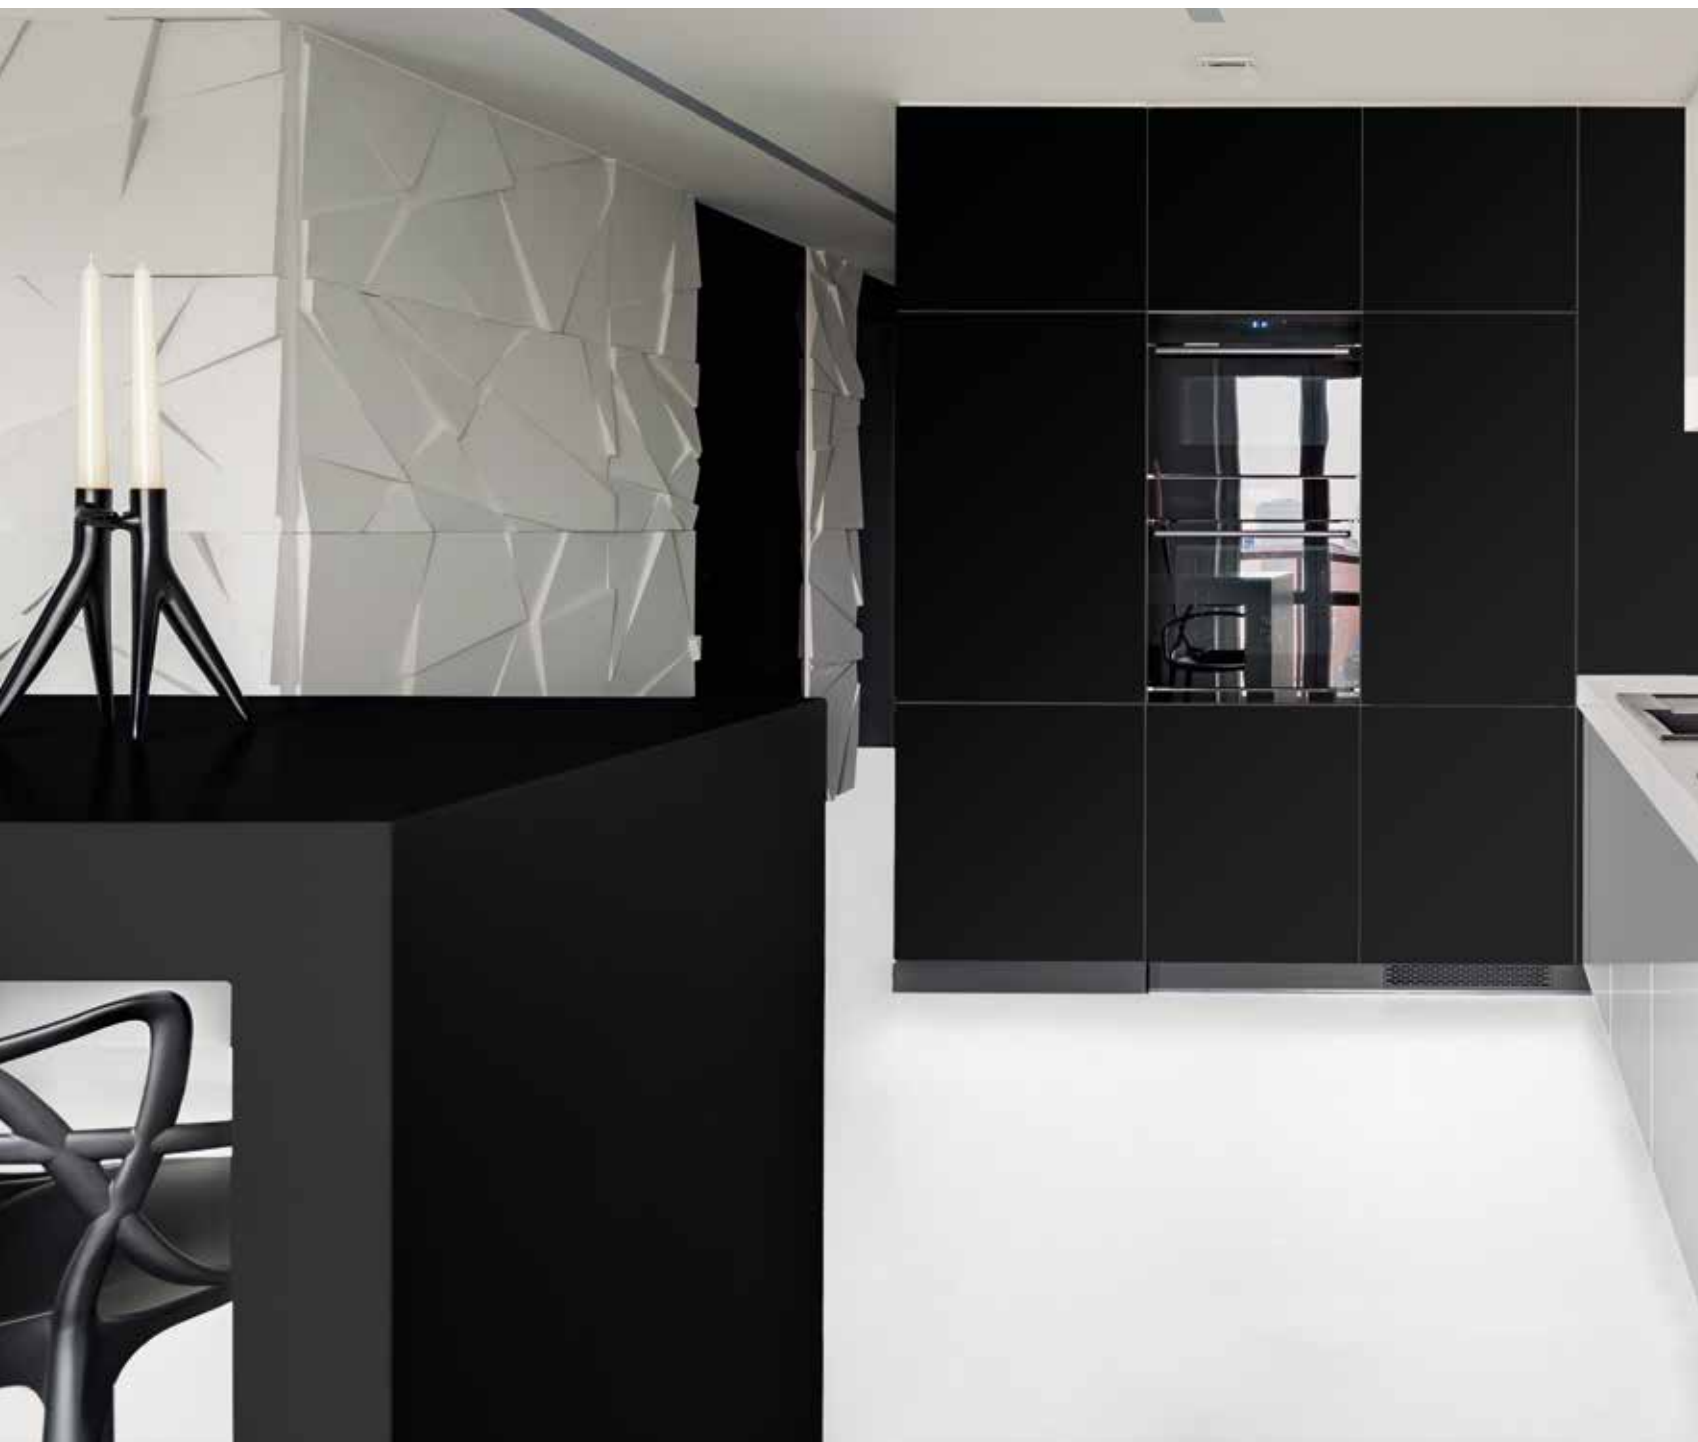

SPESSORE / THICKNESS

6,5 mm 0.25"
12 mm 0.47"
2 cm 0.78"

FINITURE / FINISHES

Naturale Matt
Levigato Polished
Honed Honed

TINTA UNITA NERO

TINTA UNITA NERO

Gres Porcellanato
Porcelain Stoneware

FORMATI / SIZES