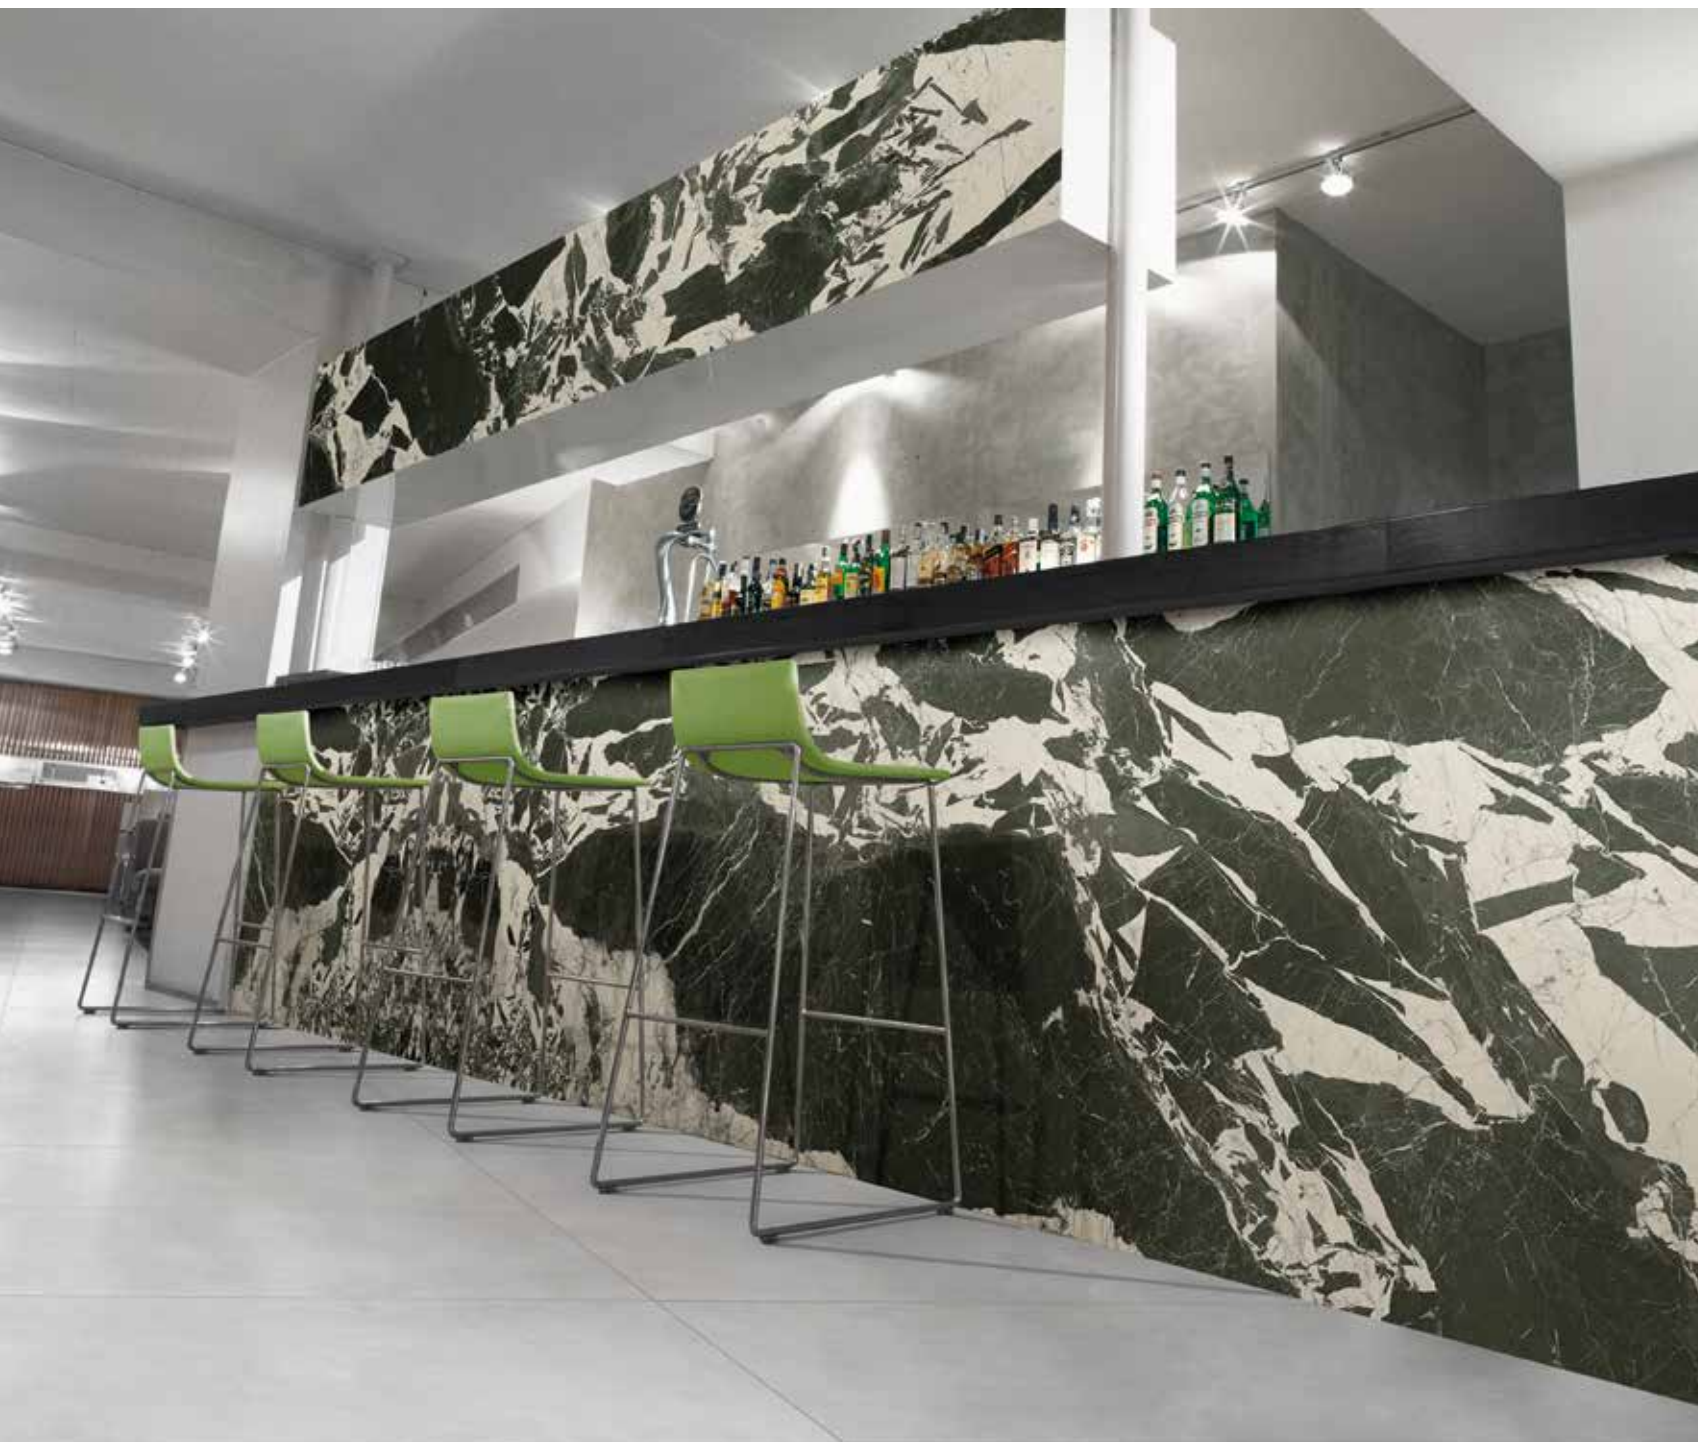

SPESSORE / THICKNESS

6,5 mm 0.25"
12 mm 0.47"
2 cm 0.78"

FINITURE / FINISHES

Naturale Matt
Levigato Polished
Honed Honed

BLACK& WHITE

BLACK & WHITE

Gres Porcellanato
Porcelain Stoneware

FORMATI / SIZES