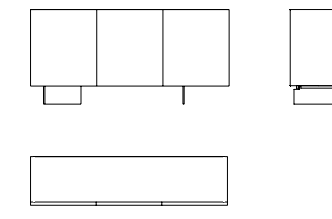

Slice

design by ND Lab

DISEGNI / DRAWINGS

MISURE / SIZE P. 92, 93, 97

160,5 X 48 X h 77 cm - 63" X 18,9" X h 30"

214 X 48 X h 77 cm - 84" X 18,9" X h 30"

FINITURE STRUTTURA / FRAME FINISHINGS

Legno / Wood
 Rovere naturale / Natural Oak Wood
 Rovere Moka / Moka Oak Wood
 Rovere nero / Black Oak Wood