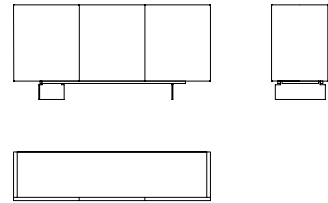

DISEGNI / DRAWINGS

MISURE / SIZE

P. 82, 86, 87

165 X 48 X h 78 cm - 65" X 19" X h 30"