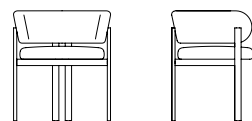

DISEGNI / DRAWINGS

MISURE / SIZE P. 36, 40, 41,
54 - 57, 106

61 X 51 X h 70 cm - 24" X 20" X h 27.5"

FINITURE RIVESTIMENTO/
COVER FINISHINGS

Tessuto / Fabric
Pelle / Leather
Nabuk / Nubuck

FINITURE GAMBE / LEGS
FINISHINGS

Metallo / Metal
Bianco / White
Beige / Beige
Sabbia / Sand
Terracotta / Terracotta
Cuoio / Leather
Ottone / Brass
Oliva / Olive
Brunito / Brown
Nero / Black