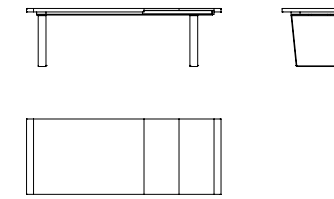

Cocoon

design by ND Lab

DISEGNI / DRAWINGS

MISURE / SIZE P. 104 - 107

160 X 100 X h 75 cm - 63" X 39" X h 30"
 200 X 100 X h 75 cm - 79" X 39" X h 30"
 240 X 100 X h 75 cm - 94" X 39" X h 30"
 300 X 100 X h 75 cm - 118" X 39" X h 30"