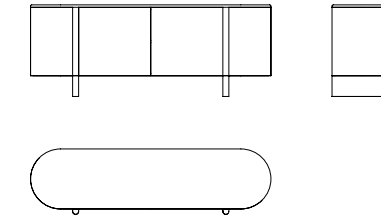

Dusk

design by Studio28

DISEGNI / DRAWINGS

MISURE / SIZE P. 14, 17, 18, 21, 23, 28 - 33, 66, 105, 106

187 X 54 X h 78 cm - 73.6" X 21.5" X h 30.7"
240 X 54 X h 78 cm - 94.4" X 21.2" X h 30.7"

140 X 54 X h 131 cm - 55" X 21.5" X h 51.5"