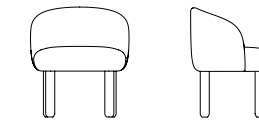

47 X 53 X h 80 cm - 18.5" X 21" X h 31.5"

FINITURE RIVESTIMENTO/
COVER FINISHINGS

Tessuto / Fabric
Pelle / Leather
Nabuk / Nubuck

Pebble

design by Gino Carollo

DISEGNI / DRAWINGS

MISURE / SIZE

P. 14 - 23, 31, 144