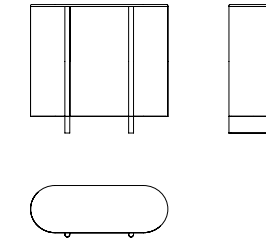

Dusk

design by Studio28

DISEGNI / DRAWINGS

MISURE / SIZE P. 14, 17, 18, 21, 23, 28 - 33, 66, 105, 106

187 X 54 X h 78 cm - 73.6" X 21.5" X h 30.7"
240 X 54 X h 78 cm - 94.4" X 21.2" X h 30.7"

140 X 54 X h 131 cm - 55" X 21.5" X h 51.5"