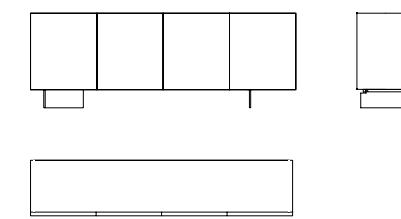

Slice

design by ND Lab

DISEGNI / DRAWINGS

MISURE / SIZE P. 92, 93, 97

160,5 X 48 X h 77 cm - 63" X 18,9" X h 30"

214 X 48 X h 77 cm - 84" X 18,9" X h 30"

FINITURE STRUTTURA / FRAME FINISHINGS

Legno / Wood
 Rovere naturale / Natural Oak Wood
 Rovere Moka / Moka Oak Wood
 Rovere nero / Black Oak Wood