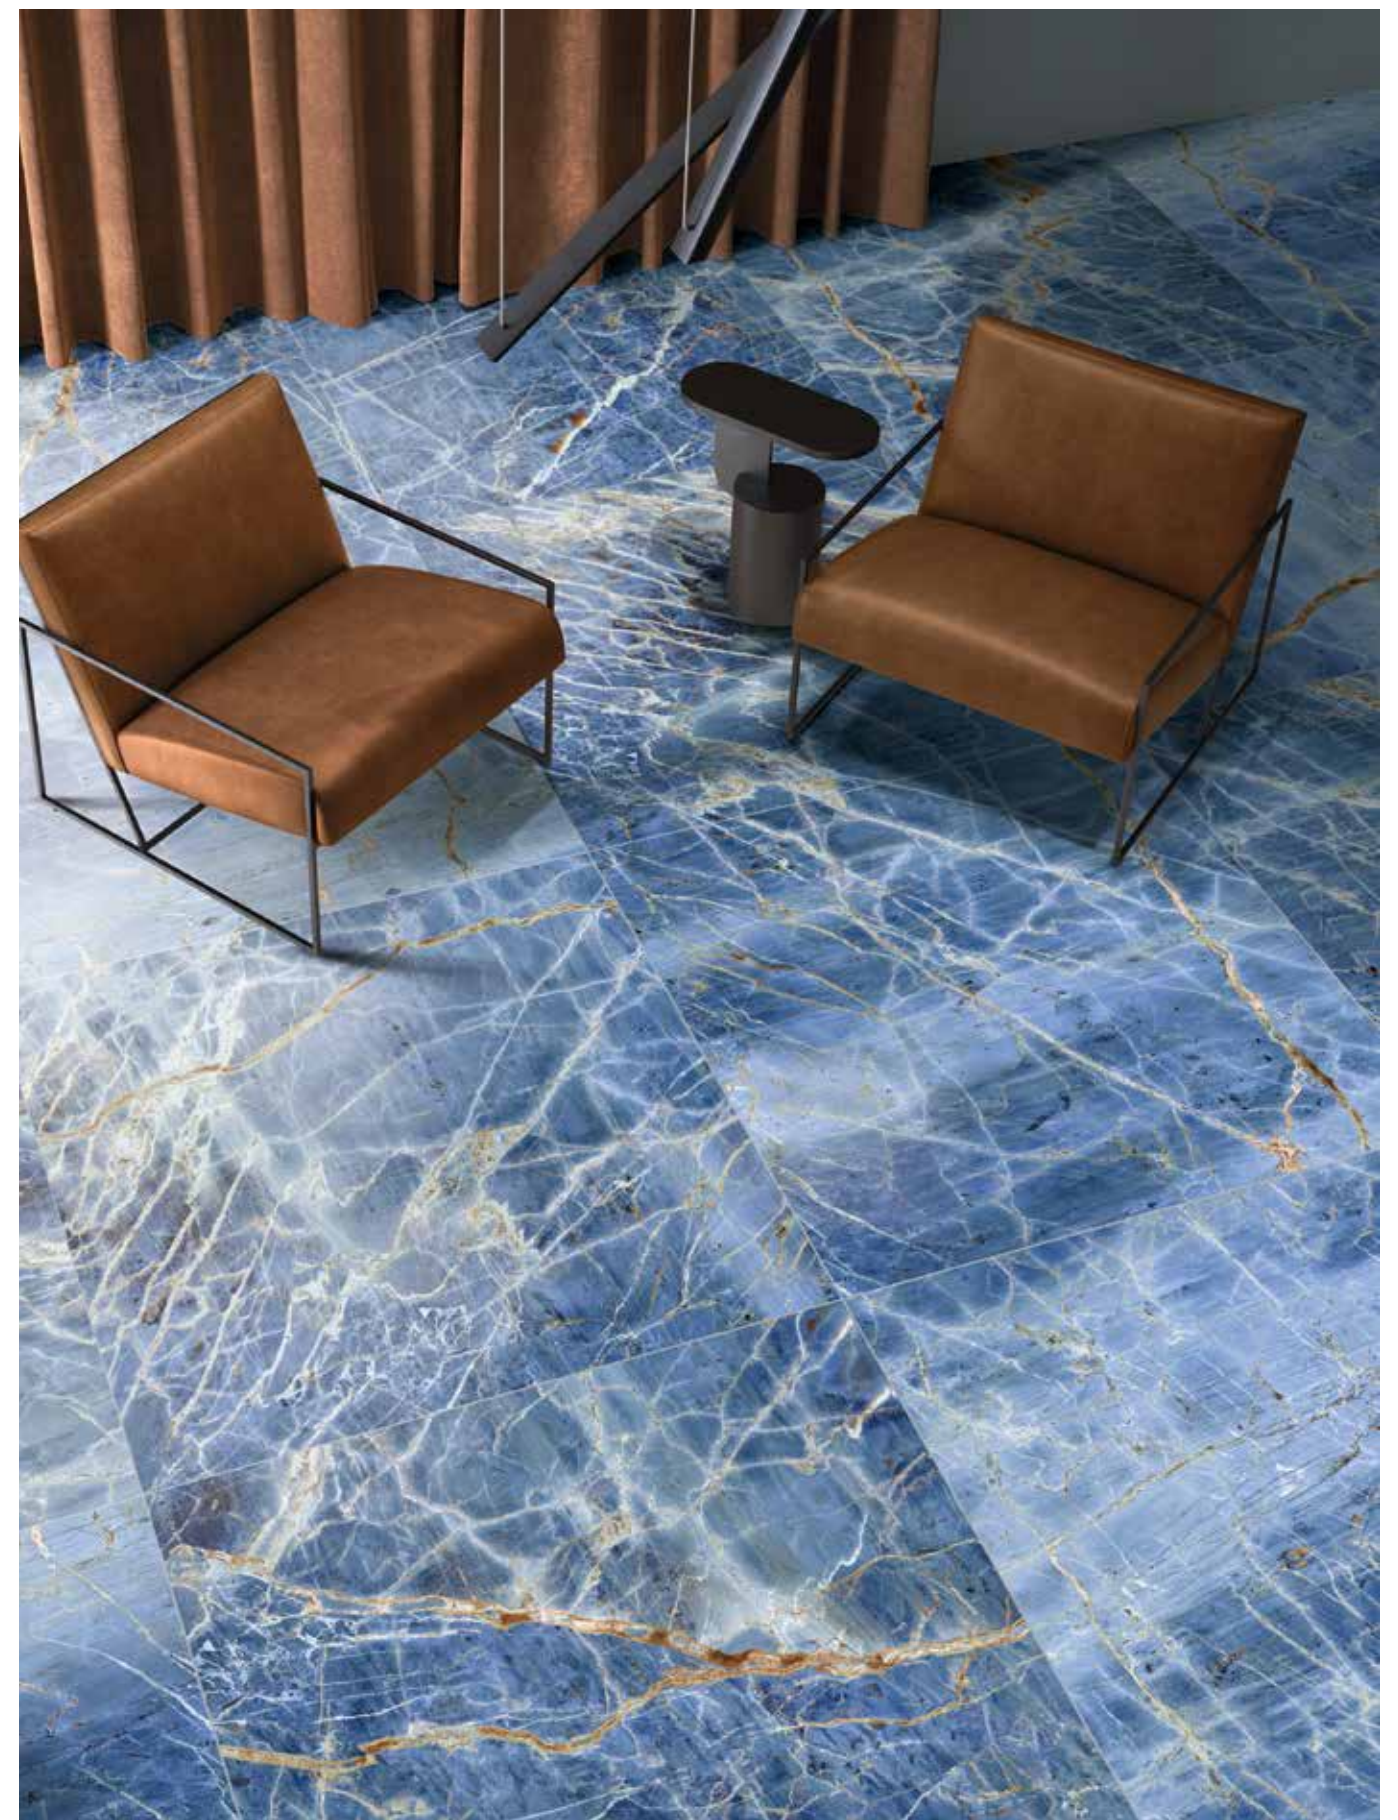

Floor BLUE DENIM 120x120 Lux