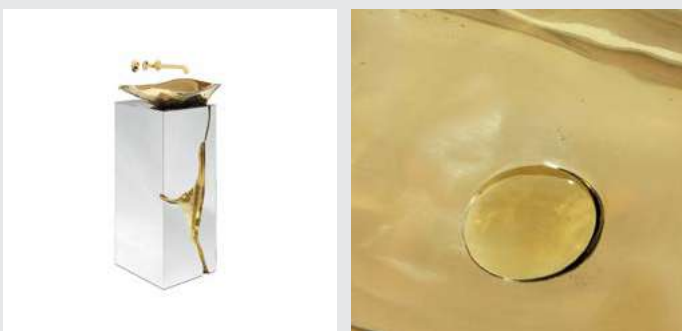

PRODUCT FEATURES:

Structure: High gloss black lacquered wood; Coated with a sheet of stainless steel.; Tear: Nickel-plated brass; Inside: High gloss black lacquered; Sink: Nero Marquina Marble.