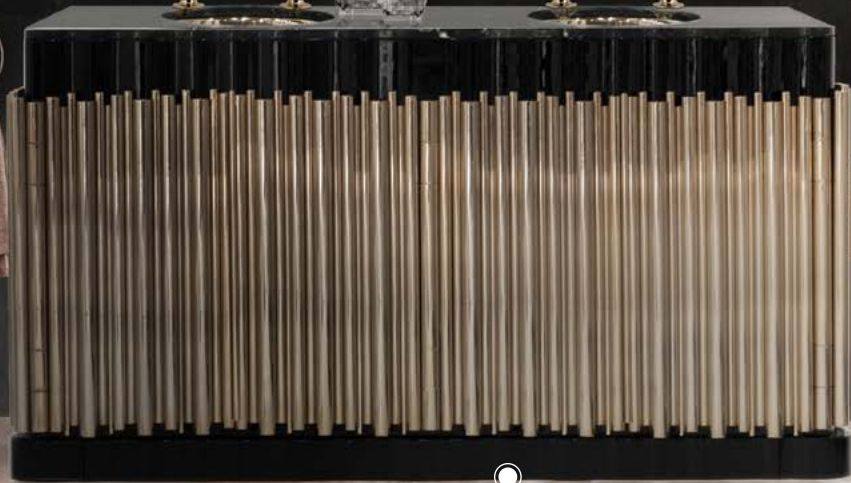

VICTORIAN TWO HOLE MIXER TAP | PAG.127

KOI TOWEL RING | PAG.081

SYMPHONY WASHBASIN | PAG.057