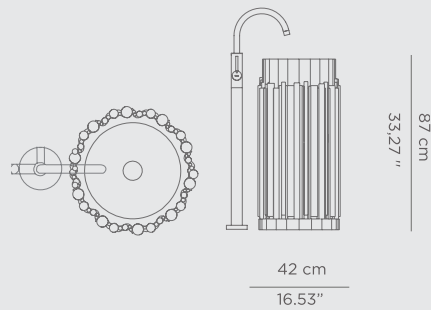

DIMENSIONS

W 185 cm | 72,83" H 64,5 cm | 25,39" D 91 cm | 35,83"

PRODUCT FEATURES:

Product Features:

Structure: Gold-plated brass Tubes

Tub: White Casted Iron

Water drainage: Floor

0.2 PRODUCT CATEGORIES

DIMENSIONS

W 60 cm | 23,62" H 85 cm | 33,46" D 56,5 cm | 22,24"

PRODUCT FEATURES:

Structure: Casted aluminum, High gloss black lacquered | Polished Brass spheres, High gloss varnish; Top: Casted brass, High gloss varnish; Sink: Polished brass, High gloss varnish
Water drainage: Wall.

DIMENSIONS

W 65 cm | 25,59" H 90 cm | 35,43" D 51 cm | 20,08"

PRODUCT FEATURES:

Structure: High Gloss Black Lacquered Wood with one drawer
Sink: Hand worked Estremoz Marble; Water drainage: Wall.

SYMPHONY FREESTANDING

DIMENSIONS

H 85 cm | 33,46" DIAM 42 cm | 16,54"

PRODUCT FEATURES:

Structure: High Gloss black lacquered Wood | Gold plated brass tubes, High gloss varnish
Sink: Nero Marquina Marble
Water drainage: Floor.