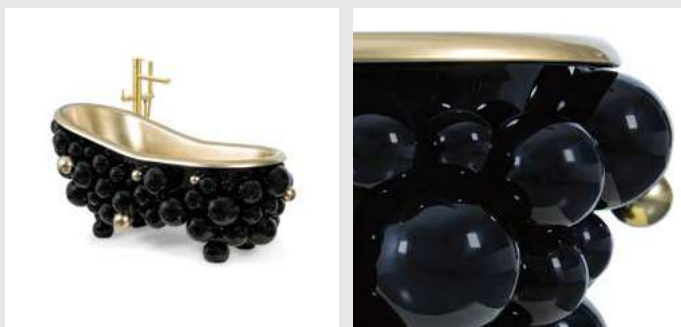

PRODUCT FEATURES:

Structure: Fiber glass | Black lacquered aluminum spheres, High gloss varnish | Polished Brass Spheres, High Gloss Varnish; Tub: Casted iron, Gold painted; Water drainage: Floor.