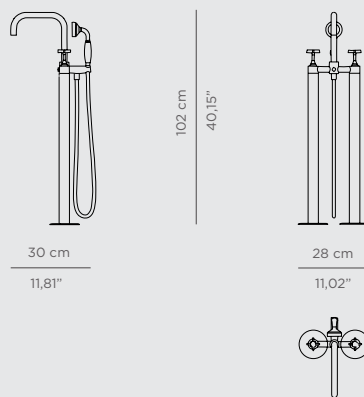

DIMENSIONS
H 16,5 cm | 6,5" DIAM 42 cm | 16,54"

PRODUCT FEATURES:
Nero Marquina Marble.

● **ORIGIN MOUNTING FLOOR MIXER TAP** | PAG.118

● **SYMPHONY BATHTUB** | PAG.022

ATO COLLECTION

FLOOR TAPS

Contemporary or classic, these taps are the perfect option for your bathroom furniture and will surely add the elegance and glamour it your vanity deserves

DIMENSIONS
W 18 cm | 7,09" H 120 cm | 47,24" D 24 cm | 9,45"

PRODUCT FEATURES:
Brass - Gold Plated, Nickel Plated, Brushed Brass, Brushed Nickel, Aged Brass, among others.

BOURGEOIS II W/ HAND SHOWER TAP