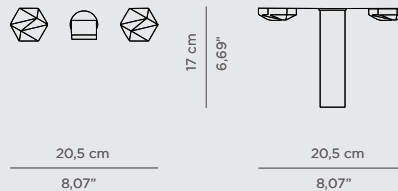

DIAMOND **WALL MIXER TAP**

Diamond Wall Mixer Tap is a beautiful modern wall mixer tap. This product stands out for its minimalistic look that bounds easily with any washbasin, freestanding or vessel sink with its Diamond handle shape.

DIMENSIONS
W 20,5 cm | 8,07" H 6 cm | 2,36" D 17 cm | 6,69"

PRODUCT FEATURES:
Brass - Gold Plated, Nickel Plated, Brushed Brass, Brushed Nickel, Aged Brass, among others.

FLOW **WALL MIXER TAP**

Flow Wall Mixer Tap is a beautiful elegant wall mixer tap. This product stands out for its versatile look that bounds easily with any washbasin, freestanding or vessel sink.

DIMENSIONS
W 20 cm | 7,87" H 7cm | 2,76" D 16,6 cm | 6,54"

PRODUCT FEATURES:
Brass - Gold Plated, Nickel Plated, Brushed Brass, Brushed Nickel, Aged Brass, among others.