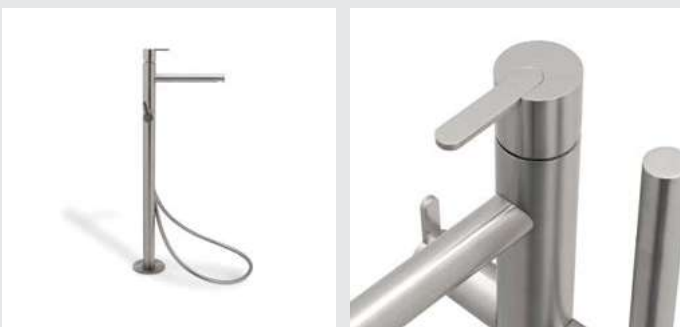

Nau Mounting Floor Mixer with Hand Shower Tap is a beautiful modern mounting floor mixer tap. This product stands out for its contemporary look that bounds easily with any of our bathtubs due to its freestanding functionality.

DIMENSIONS
W 25 cm | 9,84" H 110 cm | 43,31" D 27 cm | 10,63"

PRODUCT FEATURES:
Brass - Gold Plated, Nickel Plated, Brushed Brass, Brushed Nickel, Aged Brass, among others.

ORIGIN W/ HAND SHOWER TAP

Origin Mounting Floor Mixer with Hand Shower Tap is a beautiful contemporary mounting floor mixer tap. This product stands out for its elegant look that bounds easily with any of our bathtubs due to its freestanding functionality.

DIMENSIONS
W 11 cm | 4,33" H 96 cm | 37,8" D 25 cm | 9,84"

PRODUCT FEATURES:
Brass - Gold Plated, Nickel Plated, Brushed Brass, Brushed Nickel, Aged Brass, among others.

ORIGIN **MOUNTING FLOOR MIXER TAP**