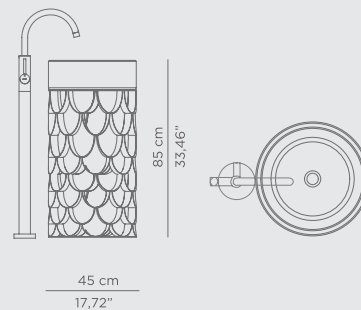

EDEN MARBLE **FREESTANDING**

The shape of a tree stump inspires the Eden Stone Freestanding. This beautiful irregular shaped piece is carved from our finest marble selection. When looking for the perfect element to distinguish your bathroom project, the Eden Stone freestanding is a unique masterpiece option.

DIMENSIONS
W 60 cm | 23,62" H 81 cm | 31,89" D 46 cm | 18,11"

PRODUCT FEATURES:
Structure: Carrara Marble
Water drainage: Floor.