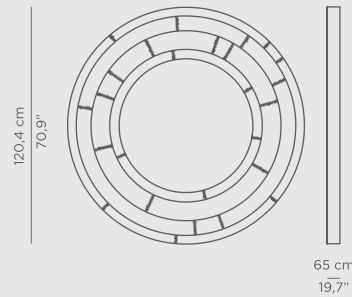

BLAZE MIRROR **FREESTANDING**

Blaze Mirror is a fiercely burning fire capable of accentuating any wall and stun you at every look. It features a round mirror made entirely from polished brass and designed with concentric circles. It is accented by engraved nail head trims along the body and a LED strip that provides a soft and cozy light for any ambiance.

DIMENSIONS
D 7 cm | 2,76" DIAM 120,4 cm | 47,4"

PRODUCT FEATURES:
Structure: Polished Brass, High Gloss Varnish
Mirror: Flat Mirror

COLOSSEUM **MIRROR**

Colosseum is a rounded oblong mirror inspired by the most iconic buildings from Ancient Rome, because of its massive size and concentric shape. It features a frame produced in polished brass accented by an LED strip around the whole body.

DIMENSIONS
W 100 cm | 39,37" H 210 cm | 82,68" D 7 cm | 2,76"

PRODUCT FEATURES:
Structure: Polished Brass Tubes, High Gloss Varnish
LED strip around the whole body.