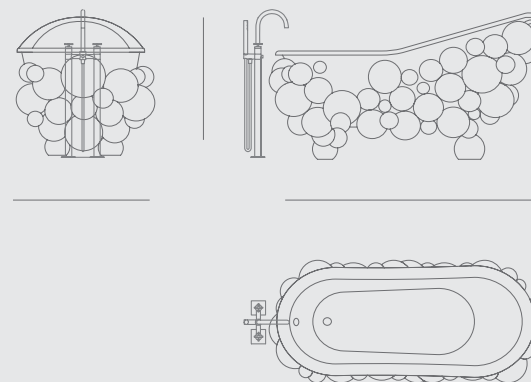

PRODUCT FEATURES:

Structure: Fiber glass, High gloss black lacquered ; Tub: Casted iron, High gloss black lacquered | Gold painted stripe, High gloss varnish; Drainage: Floor.

KOI **BATHTUB**

The Koi bathtub features an aged brushed brass structure resembling the scales pattern of the Japanese Koi carp. The glossy gold painted iron tub has an oval shape, making it the perfect combination between bold design and modern features. The name of this contemporary bathtub and the Japanese word for love are homophones, making the carp a symbol of love and affection.

PRODUCT FEATURES:

Structure: Brushed Aged Brass, Matt Varnish; Tub: Casted Iron, Gold painted, High gloss varnish; Water drainage: Floor.

LAPIAZ **BATHTUB**

Lapiaz Bathtub is inspired in the typical karst formations produced by the dissolution of limestone rocks. This unique bathtub enhances its gold and rich interiors with a gold painted tear that contrast with the mirrored effect of the stainless steel. Definitely, a statement bathtub that stands out in any bathroom project.

PRODUCT FEATURES:

Structure: Black lacquered high gloss fiberglass with a sheet of stainless steel; Tub: High gloss black lacquered casted iron; Tear: Gold painted tears with high gloss varnish; Drainage: Floor.