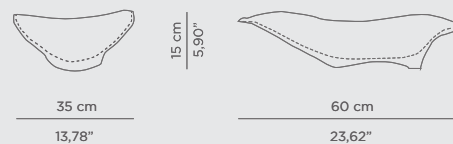

DIMENSIONS

H 15 cm | 5,91" DIAM 44,5 cm | 17,52"

PRODUCT FEATURES:

Nero Marquina Marble.

LAGOON **VESSEL SINK**

Inspired by the beauty of the Seven Cities Lagoon in the Azores and the majestic surrounding landscape, our designers created the Lagoon Vessel Sink. It is made by a single block of Estremoz marble worked by hand by our artisans and is capable of completing perfectly your bathroom project.

DIMENSIONS
L 56 cm | 22,05" W 48 cm | 18,90" H 11 cm | 4,33"

PRODUCT FEATURES:
Estremoz marble.

LAPIAZ **VESSEL SINK**

The Lapiaz vessel sink made of casted brass can be Gold, Nickel and Copper Plated or even lacquered in any colour. This irregular shaped piece will add to your bathroom the modern look you are searching for. You are able to combine it with many coloured bases and taps from any size or shape creating your own unique design.