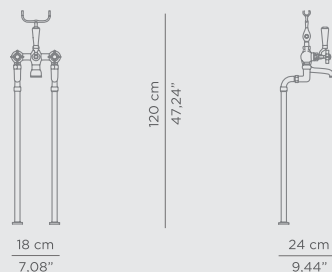

BOURGEOIS I W/ HAND SHOWER TAP

Bourgeois I Mounting Floor Mixer with Hand Shower Tap is a beautiful modern mounting floor mixer tap. This product is an all-time feature that won't lose its charm or luxury with time and bounds easily with any of our bathtubs due to its freestanding functionality.

DIMENSIONS
W 18 cm | 7,09" H 120 cm | 47,24" D 24 cm | 9,45"

PRODUCT FEATURES:
Brass - Gold Plated, Nickel Plated, Brushed Brass, Brushed Nickel, Aged Brass, among others.