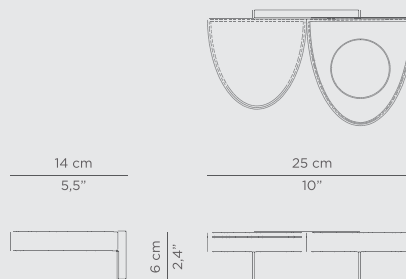

DIMENSIONS
 W 60,5 cm | 23,82" H 104 cm | 40,94" D 44 cm | 17,32"

PRODUCT FEATURES:
 Base: Polished Casted Brass
 Tubes: Polished Brass, High Gloss Varnish.

GLIMMER MIRROR

Glimmer Mirror, as its name states, adds a faint and elegant light to your project. Glimmer Mirror's subtle lines and crystal details are the result of a precise handcrafted process. A precious piece of art with eight brass details that elevates any environment in a very simple way. Luxury and glamour are surely granted.

DIMENSIONS
 D 7 cm | 2,76" DIAM 110 cm | 43,31"

PRODUCT FEATURES:
 Flat Mirror
 Polished Brass Details

KOI MIRROR

The Koi Mirror shape resembles a family crest where we can identify two small carp scales and overall big one. Obviously inspired by a carp, which is a major symbol in Japanese culture, the elegance of this mirror stands out with aged brushed brass as its major color and adapts to any environment adding a luxurious and contemporaneous touch.

DIMENSIONS
 W 51 cm | 20,08" H 68 cm | 26,77" D 3,5 cm | 1,38"

PRODUCT FEATURES:
 Structure: Brushed Brass, Matt Varnish.

KOI SOAP DISH

As other Koi collection products, Koi Soap Dish gets its inspiration from the Japanese carp culture. Composed by two scales, this piece stands out for its golden touch and contemporary design. Put simply, Koi Soap Dish is made to provide you that extra luxury touch, every day.