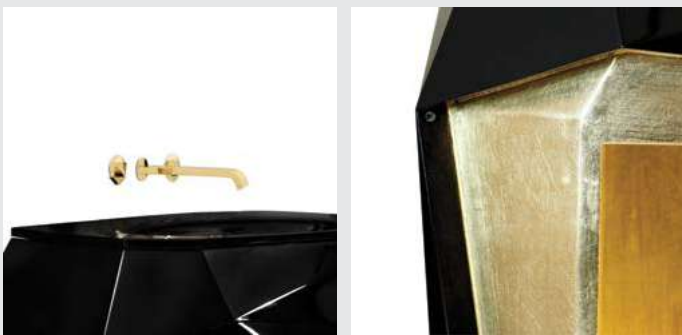

DIAMOND FREESTANDING

The Diamond freestanding turns heads wherever it stands. It features a wooden structure finished in a high gloss black varnish, a color that contrasts perfectly with the interior, covered in gold leaf. Besides its irregular shape, it has a built-in oval sink with a translucent black finishing.

DIMENSIONS
W 70 cm | 27,56" H 86,5 cm | 34,06" D 48 cm | 18,9"

PRODUCT FEATURES:
Structure: Wood; Outside: Black lacquered, High gloss varnish
Base/Inside: Gold leaf; Sink/Cover: Black lacquered glass; Water drainage: Wall.