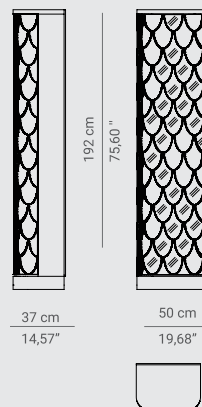

DIMENSIONS
D 5,3 cm | 2,09" DIAM 120 cm | 47,24"

PRODUCT FEATURES:
Structure: High Gloss Black Lacquered Wood, Yellow Triano Marble, Nero Marquina Marble and Anthracite Marble
Mirror: Flat Mirror

0.2 PRODUCT CATEGORIES
CASEGOODS

DIMENSIONS

W 54 cm | 21,26" H 154 cm | 60,63" D 30 cm | 11,81"

PRODUCT FEATURES:

Structure: Gold Plated Aluminum Tubes with High Gloss Varnish; Interior: Walnut Root, LED strips for a soft light and four glass shelves.

DIMENSIONS

W 32,5 cm | 127,95" H 60 cm | 23,62" D 32,5 cm | 127,95"

PRODUCT FEATURES:

Top: Carrara Marble
Structure: Polished Brass

CROCHET PERFUME DISPLAY

Crochet Perfume Display features the traditional Portuguese knitting technique with the most modern design. Designed in a tempered smoked glass, this Perfume Display is perfect to exhibit small sculptures, perfumes or other bathroom accessories. This product has three shelves with an open back and the structure is in a white cream lacquered wood with elegant knitting brass details supported by French-style feet.

DIMENSIONS
 W 45 cm | 17,72" H 180 cm | 70,87" D 45 cm | 17,72"

PRODUCT FEATURES:
 Smoked glass and height gloss, lacquered croche cream color, feet and details in brass.

KOI TALL STORAGE

Koi Tall Storage is another product of our amazing Koi family. Finished with aged brass and walnut root inside and out, this product is perfect to display your finest accessories. Discreet yet exquisite, this tall storage provides you convenient storage space with its glass shelves and LED lighting once opening it!