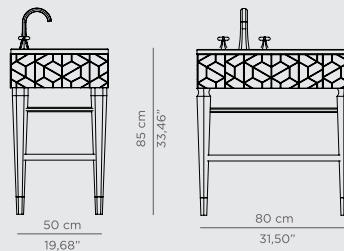

DIMENSIONS

W 140 cm | 55,12" H 95 cm | 37,4" D 45,5 cm | 17,91"

PRODUCT FEATURES:

Structure: Wood with black lacquered hand-carved mirror on top; Top: Nero Marquina Marble; Sink: Nero Marquina Marble; Feet: Black Lacquered High Gloss Varnish; Water drainage: Wall

DIMENSIONS
W 125 cm | 49,21" H 85 cm | 33,46" D 51 cm | 20,08"

PRODUCT FEATURES:
Structure: Casted aluminum, High gloss black lacquered | ;
Polished Brass spheres, High gloss varnish; Top: Casted brass, High gloss varnish; Sink: Polished brass, High gloss varnish; Water drainage: Wall.

DIMENSIONS
W 140 cm | 55,12" H 85 cm | 33,46" D 52 cm | 20,47"

PRODUCT FEATURES:
Structure: High Gloss Black Lacquered Wood with one drawer
Sink: Hand worked Ibiza Marble; Water drainage: Wall.

SYMPHONY WASHBASIN

DIMENSIONS

W 160 cm | 62,99" H 85 cm | 33,46" D 55 cm | 21,65"

PRODUCT FEATURES:

Structure: Wood, High Gloss black lacquered | Gold plated brass tubes, High gloss varnish; Top: Nero Marquina marble
Sink: Polished Brass, High Gloss Varnish; Water drainage: Wall.