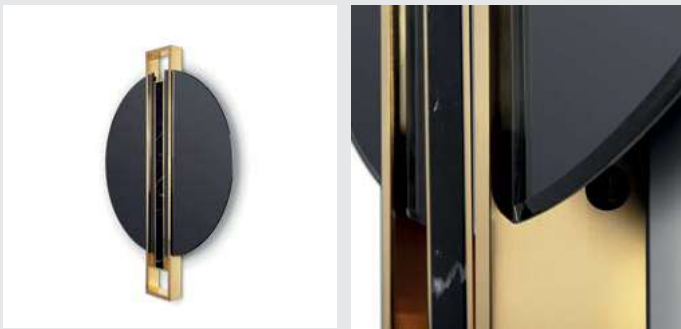

SHIELD MIRROR

Shield is a round mirror made entirely from mirror, polished brass and a Nero Marquina marble bar. Inspired by the most ancient and valuable armor, the Shield of Achilles, we re-designed the Shield Mirror, for protection and security. Decorative yet practical, you will have a divine mirror just for you.

DIMENSIONS
W 100 cm | 39,37" H 135 cm | 53,15" D 8 cm | 3,15"

PRODUCT FEATURES:
Mirror: Flat Mirror; Structure: Polished Brass
Centre bar: Nero Marquina marble.