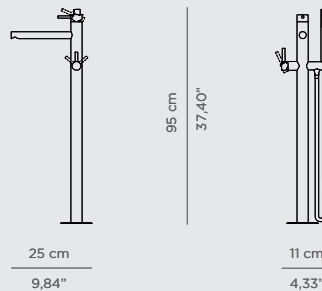

NAU MOUNTING FLOOR MIXER TAP

Nau Mounting Floor Mixer with Hand Shower Tap is a beautiful modern mounting floor mixer tap. This product stands out for its contemporary look that bounds easily with any of our bathtubs due to its freestanding functionality.

DIMENSIONS
W 25 cm | 9,84" H 110 cm | 43,31" D 27 cm | 10,63"

PRODUCT FEATURES:
Brass - Gold Plated, Nickel Plated, Brushed Brass, Brushed Nickel, Aged Brass, among others.