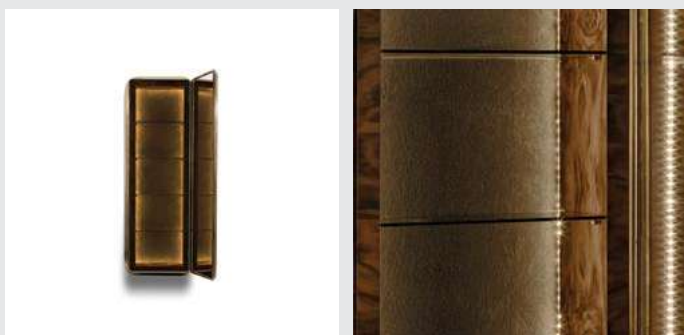

PRODUCT FEATURES:

Structure: Gold Plated Aluminum Tubes with High Gloss Varnish; Interior: Walnut Root, LED strips for a soft light and four glass shelves.