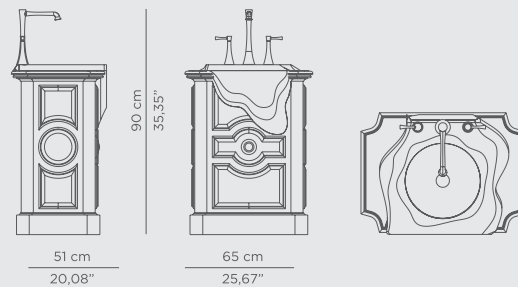

DIMENSIONS

W 189 cm | 74,41" H 60 cm | 23,62" D 91 cm | 35,83"

PRODUCT FEATURES:

Structure: High gloss black lacquered wood; Top: Hand worked white Ibiza Marble; Tub: White enamel Casted Iron; Water drainage: Floor.

DIMENSIONS

W 185 cm | 72,83" H 64,5 cm | 25,39" D 91 cm | 35,83"

PRODUCT FEATURES:

Product Features:

Structure: Gold-plated brass Tubes

Tub: White Casted Iron

Water drainage: Floor

0.2 PRODUCT CATEGORIES

DIMENSIONS

W 35 cm | 13,78" D 39 cm | 15,35" H 83 cm | 32,68"

PRODUCT FEATURES:

Structure: High gloss black lacquered wood; Coated with a sheet of stainless steel.; Tear: Nickel-plated brass; Inside: High gloss black lacquered; Sink: Nero Marquina Marble.

DIMENSIONS

W 60 cm | 23,62" H 85 cm | 33,46" D 56,5 cm | 22,24"

PRODUCT FEATURES:

Structure: Casted aluminum, High gloss black lacquered | Polished Brass spheres, High gloss varnish; Top: Casted brass, High gloss varnish; Sink: Polished brass, High gloss varnish
Water drainage: Wall.