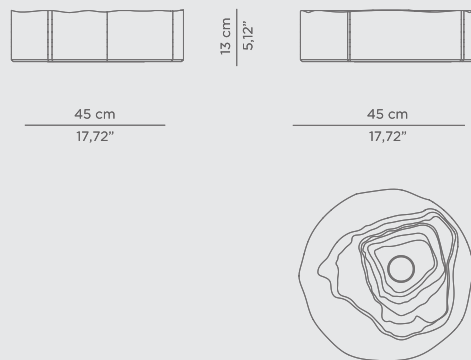

DIMENSIONS
W 49 cm | 19,29" H 13 cm | 5,12" D 33 cm | 12,99"

PRODUCT FEATURES:
Estremoz Marble.

DUORUM **VESSEL SINK**

The Duorum vessel sink is a unique piece made out of marble. To create it, our designers inspired themselves in the majestic Douro Valley landscape, in Portugal, known for its beauty and fertile fields. Choose from three different types of marble: Nero Marquina, Carrara and Estremoz and get the luxury touch your project deserves.