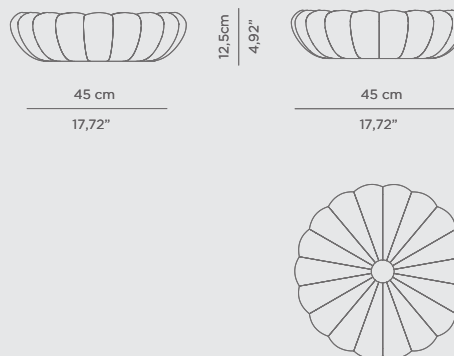

DIMENSIONS
L 56 cm | 22,05" W 48 cm | 18,90" H 11 cm | 4,33"

PRODUCT FEATURES:
Estremoz marble.

LAPIAZ **VESSEL SINK**

The Lapiaz vessel sink made of casted brass can be Gold, Nickel and Copper Plated or even lacquered in any colour. This irregular shaped piece will add to your bathroom the modern look you are searching for. You are able to combine it with many coloured bases and taps from any size or shape creating your own unique design.

DIMENSIONS
W 59 cm | 23,23" H 11 cm | 4,33" D 31 cm | 12,2"

PRODUCT FEATURES:
Casted Brass.

LAPIAZ MARBLE **VESSEL SINK**

The Lapiaz Marble vessel sink features soft, delicate and unpredictable veins, which gives this collection elegance and glamour, as well as the ability to adapt to both classic and modern environments. This irregular shaped piece will add to your bathroom the modern look you are searching for. You are able to combine it with many coloured bases and taps from any size or shape creating your own unique design.

DIMENSIONS

W 59 cm | 23,23" H 96 cm | 37,8" D 39,5 cm | 15,55"

PRODUCT FEATURES:

Nero marquina Marble.

LOTUS **VESSEL SINK**

The Lotus vessel sink is made to reinvent the idea of this kind of product. Anybody who has ever observed a lotus flower emerging from a murky pond cannot fail to see the beauty of this exquisite vessel sink. Meaning purity and beauty this Lotus Vessel Sink will turn any vanity into an elegant design work. Choose from three different types of marble: Nero Marquina, Carrara and Estremoz getting the luxury touch your project deserves.