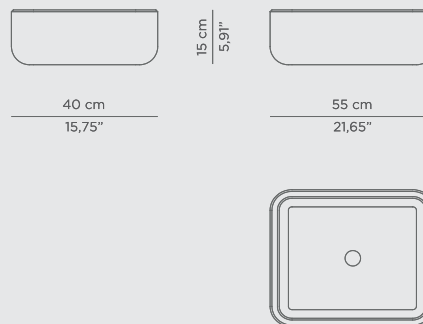

DIMENSIONS
W 44 cm | 17,32" H 13,5 cm | 5,31" D 45 cm | 17,72"

PRODUCT FEATURES:
Estremoz Marble.

EDEN VESSEL SINK

Eden is a vessel sink inspired by the shape of a tree stump. This amazing organically shaped sink is made of casted aluminum and presents a special rough textured surface, reminding of growth rings.

DIMENSIONS
W 61 cm | 24,02" H 14 cm | 5,51" D 50 cm | 19,69"

PRODUCT FEATURES:
Gold Plated casted aluminium.

EDEN MARBLE VESSEL SINK

The Eden Stone Vessel Sink is inspired by the shape of a tree stump. This beautiful irregular shaped piece is carved from our finest marble selection. When looking for the perfect element to distinguish your bathroom project, the Eden Stone Vessel Sink is a unique masterpiece option. Choose from three different types of marble: Nero Marquina, Carrara and Estremoz and get the luxury touch your project deserves

DIMENSIONS
W 55 cm | 21,65" D 45 cm | 17,72" H 16 cm | 6,30"

PRODUCT FEATURES:
Ibiza marble.

KOI RECTANGULAR **VESSEL SINK**

The Koi Rectangular vessel sink is available in Nero Marquina, Carrara and Estremoz marble. These sinks are available with two different depths one (1) with 30cm | 11,81' and other (2) with 40cm | 15,75'. Choose from three different types of marble: Nero Marquina, Carrara and Estremoz and get the luxury touch your project deserves.