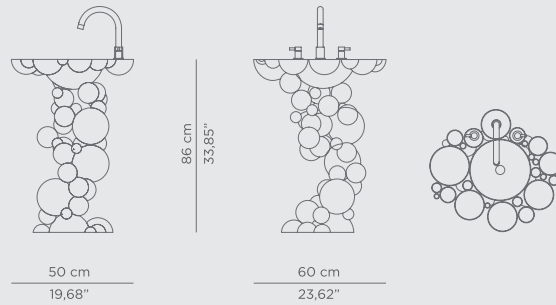

DIMENSIONS

W 189 cm | 74,41" H 60 cm | 23,62" D 91 cm | 35,83"

PRODUCT FEATURES:

Structure: High gloss black lacquered wood; Top: Hand worked white Ibiza Marble; Tub: White enamel Casted Iron; Water drainage: Floor.

DIMENSIONS

W 185 cm | 72,83" H 64,5 cm | 25,39" D 91 cm | 35,83"

PRODUCT FEATURES:

Product Features:

Structure: Gold-plated brass Tubes

Tub: White Casted Iron

Water drainage: Floor

0.2 PRODUCT CATEGORIES

DIMENSIONS

W 59 cm | 23,23" H 94,5 cm | 37,2" D 39,5 cm | 15,55"

PRODUCT FEATURES:

Structure: High gloss black lacquered wood; Coated with a sheet of stainless steel.; Tear: Nickel-plated brass; Inside: High gloss black lacquered; Sink: Nero Marquina Marble.

DIMENSIONS

W 35 cm | 13,78" D 39 cm | 15,35" H 83 cm | 32,68"

PRODUCT FEATURES:

Structure: High gloss black lacquered wood; Coated with a sheet of stainless steel.; Tear: Nickel-plated brass; Inside: High gloss black lacquered; Sink: Nero Marquina Marble.