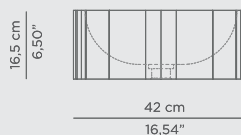

SYMPHONY VESSEL SINK

The cogwheel-shaped design of this vessel sink stands out for its contemporary design. Available in three different marbles you are able to take your creations to a completely new level combining it with endless colours, while adding a touch of elegance and mystery to any bathroom.

DIMENSIONS
H 16,5 cm | 6,5" DIAM 42 cm | 16,54"

PRODUCT FEATURES:
Nero Marquina Marble.