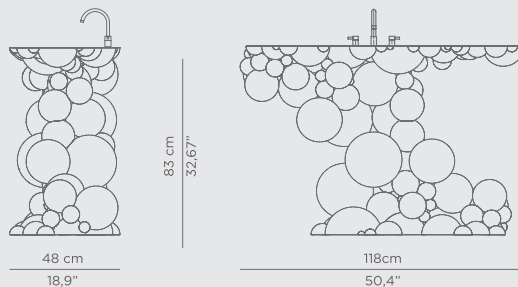

DIMENSIONS

W 195 cm | 76,77" H 98 cm | 38,58" D 60 cm | 23,62"

PRODUCT FEATURES:

Structure: Brushed Aged brass, Matt Varnish; Top: Nero Marquina Marble; Sink: Nero Marquina Marble; Water drainage: Wall.

METROPOLITAN WASHBASIN

DIMENSIONS

W 140 cm | 55,12" H 95 cm | 37,4" D 45,5 cm | 17,91"

PRODUCT FEATURES:

Structure: Wood with black lacquered hand-carved mirror on top; Top: Nero Marquina Marble; Sink: Nero Marquina Marble; Feet: Black Lacquered High Gloss Varnish; Water drainage: Wall

DIMENSIONS
W 125 cm | 49,21" H 85 cm | 33,46" D 51 cm | 20,08"

PRODUCT FEATURES:
Structure: Casted aluminum, High gloss black lacquered | ;
Polished Brass spheres, High gloss varnish; Top: Casted brass, High gloss varnish; Sink: Polished brass, High gloss varnish; Water drainage: Wall.