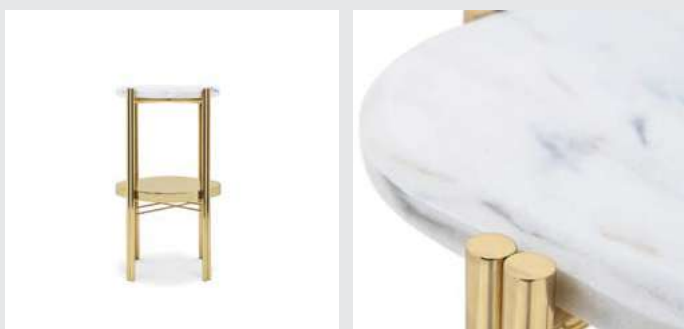

DIMENSIONS

W 32,5 cm | 127,95" H 60 cm | 23,62" D 32,5 cm | 127,95"

PRODUCT FEATURES:

Top: Carrara Marble
Structure: Polished Brass

CROCHET PERFUME DISPLAY

Crochet Perfume Display features the traditional Portuguese knitting technique with the most modern design. Designed in a tempered smoked glass, this Perfume Display is perfect to exhibit small sculptures, perfumes or other bathroom accessories. This product has three shelves with an open back and the structure is in a white cream lacquered wood with elegant knitting brass details supported by French-style feet.