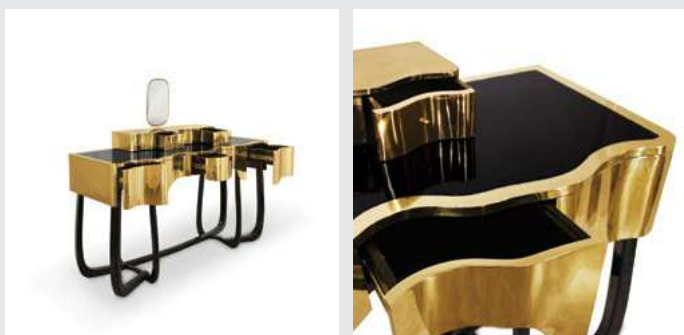

PRODUCT FEATURES:

Structure: High Gloss Black Lacquered MDF | Lined Polished Brass, High Gloss Varnish | Black Lacquered Glass
Upper Structure: High Gloss Black Lacquered MDF | Lined Polished Brass, High Gloss Varnish | Black Lacquered Glass
Bottom: High Gloss Black Lacquered MDG
Top: Black Lacquered Glass; Mirror: Mirror Rim - Polished Brass Gold Plated Pipe