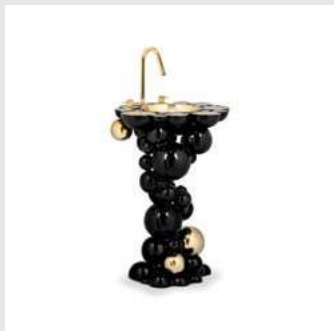

PETRA FREESTANDING

The melted marble look of the Petra Freestanding takes us to the City of Petra where buildings are carved directly in the stone cliffs. By adding this freestanding to your bathroom, it is a sure guarantee of luxurious and exquisite environment creation. The Petra Freestanding features a high gloss black lacquered wood structure with a spacious and functional vessel drawer on the front. It is finished with a carved melted vessel sink made entirely by one single block of Estremoz Marble.

DIMENSIONS

W 65 cm | 25,59" H 90 cm | 35,43" D 51 cm | 20,08"

PRODUCT FEATURES:

Structure: High Gloss Black Lacquered Wood with one drawer
Sink: Hand worked Estremoz Marble; Water drainage: Wall.