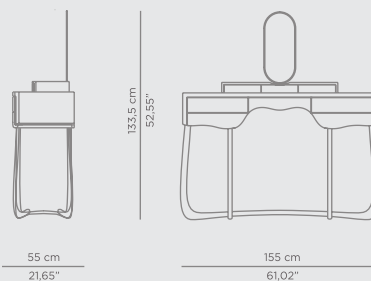

SINUOUS DRESSING TABLE

Sinuous is a dressing table designed with a modern and glamorous touch perfect for your bedroom or master bathroom set. Produced in wood, it is covered in black painted with high gloss varnish and polished brass. It offers a wide storage space, with four drawers on the top and five in the bottom, and a mirror accented by a gold-plated rim.

DIMENSIONS

W 150 cm | 59,06" H 152 cm | 59,84" D 52 cm | 20,47"

PRODUCT FEATURES:

Structure: High Gloss Black Lacquered MDF | Lined Polished Brass, High Gloss Varnish | Black Lacquered Glass
Upper Structure: High Gloss Black Lacquered MDF | Lined Polished Brass, High Gloss Varnish | Black Lacquered Glass
Bottom: High Gloss Black Lacquered MDG
Top: Black Lacquered Glass; Mirror: Mirror Rim - Polished Brass Gold Plated Pipe

SYMPHONY DRESSING TABLE

The Symphony Dressing Table draws inspiration from church organ tubes, as well as the curves of a violin. It features a cluster of polished brass tubes that envelops an exotic wood structure and a serpentine front and countertop produced in wood and lacquered in a high gloss black. There are five small drawers on it, perfect to store the most elegant jewels, and a round mirror on the top, accented by a gold trimming.

DIMENSIONS

W 150 cm | 59,06" H 150 cm | 59,06" D 45 cm | 17,72"

PRODUCT FEATURES:

Bottom: Polished Brass Tubes, Gold-Plated
Upper Structure: High Gloss Black Lacquered MDF
Top: High Gloss Black Lacquered MDF
Mirror: Mirror Rim - Polished Brass Gold-Plated Pipe