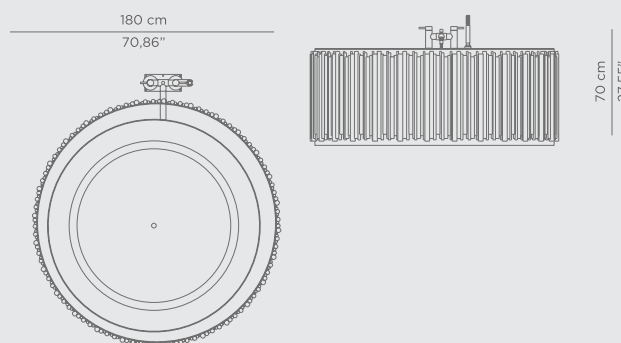

DIMENSIONS

W 189 cm | 74,41" H 60 cm | 23,62" D 91 cm | 35,83"

PRODUCT FEATURES:

Structure: High gloss black lacquered wood; Top: Hand worked white Ibiza Marble; Tub: White enamel Casted Iron; Water drainage: Floor.