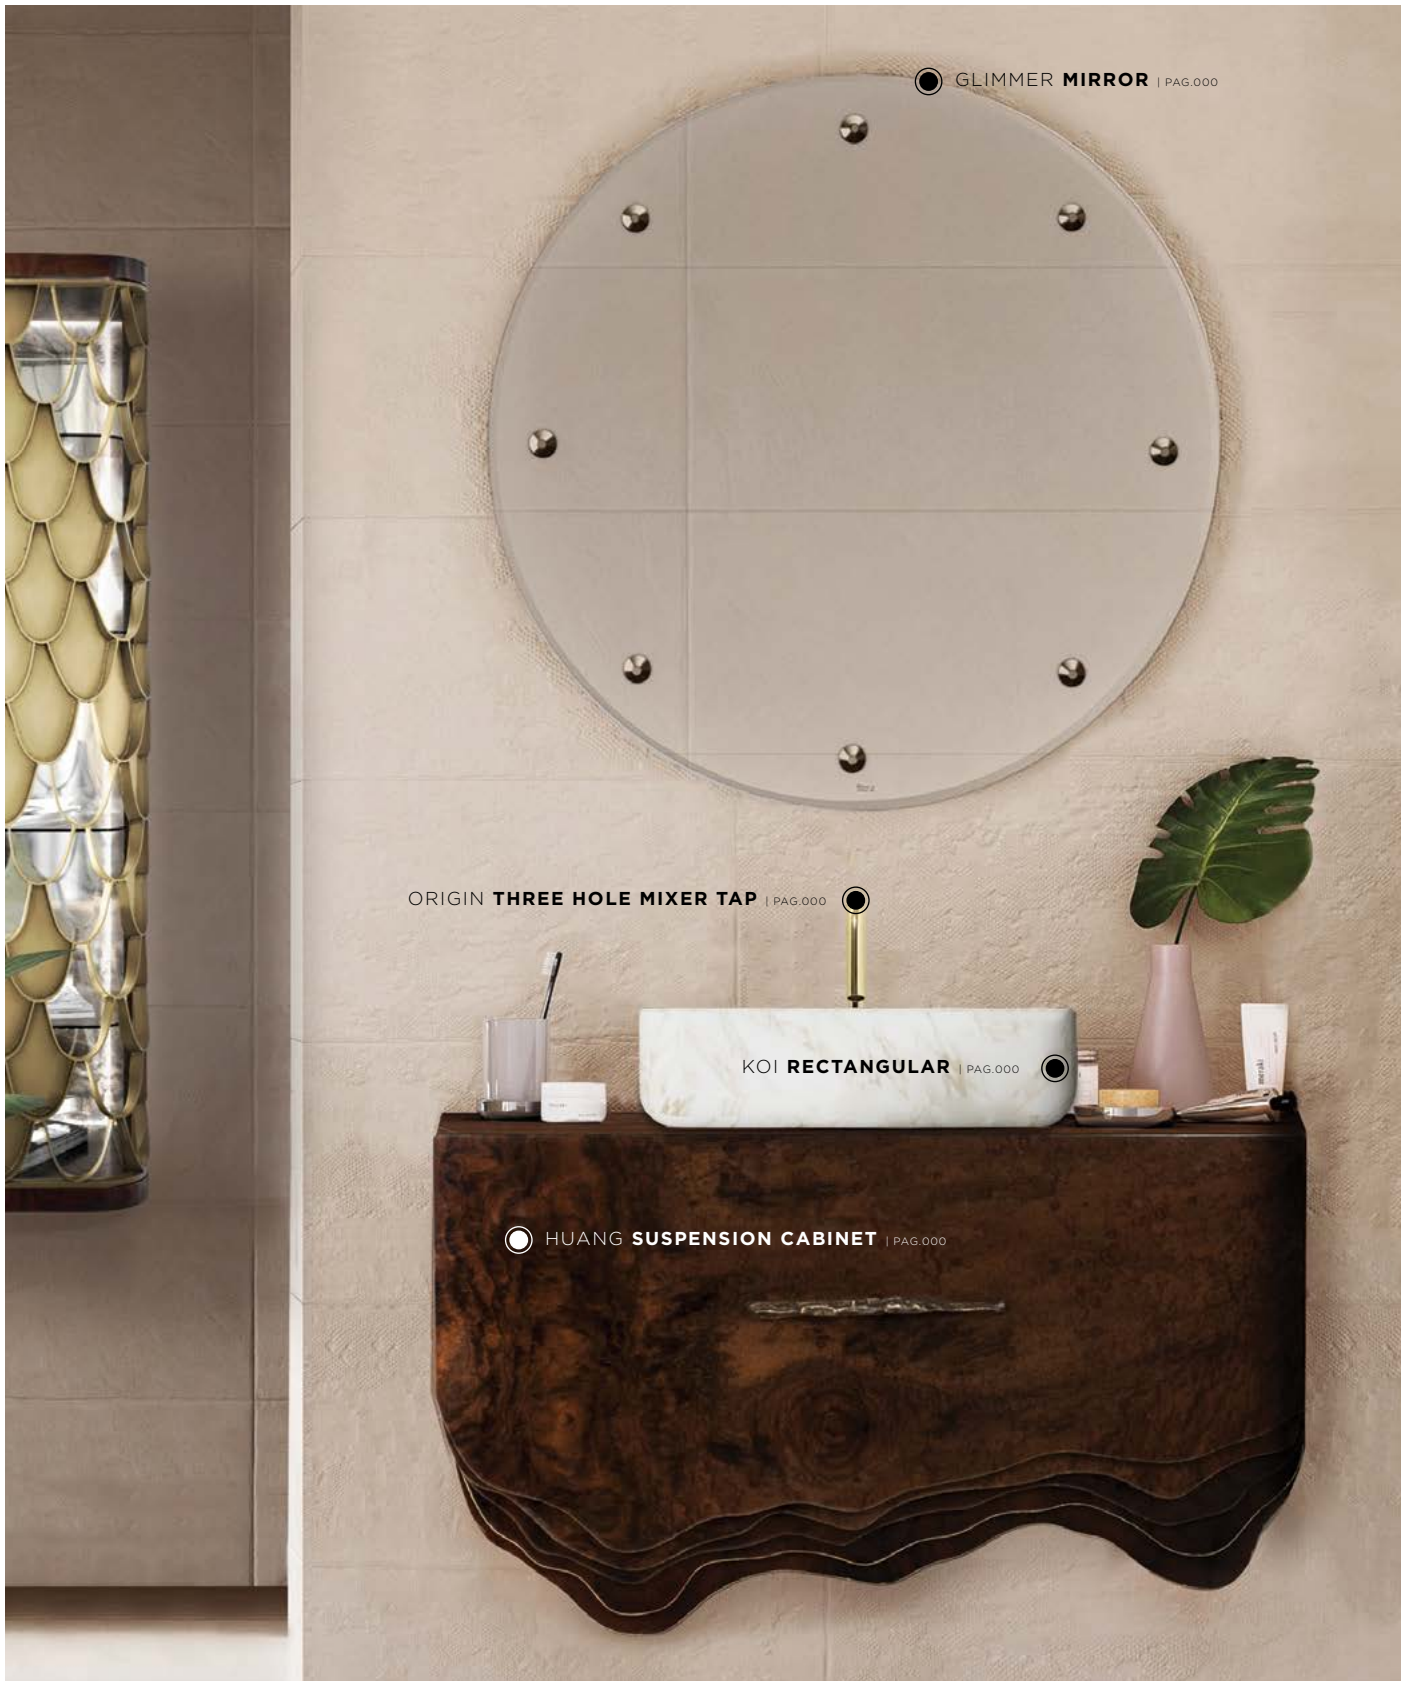

● GLIMMER MIRROR | PAG.000

ORIGIN THREE HOLE MIXER TAP | PAG.000

KOI RECTANGULAR | PAG.000

● HUANG SUSPENSION CABINET | PAG.000