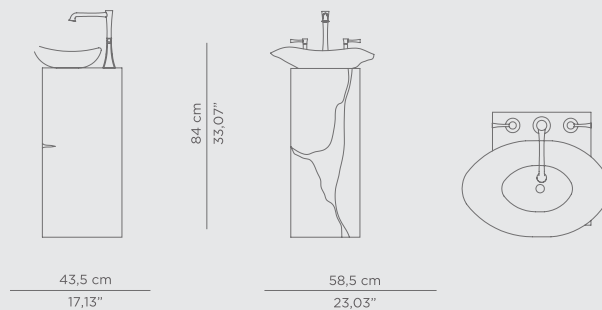

DIMENSIONS

W 185 cm | 72,83" H 64,5 cm | 25,39" D 91 cm | 35,83"

PRODUCT FEATURES:

Product Features:

Structure: Gold-plated brass Tubes

Tub: White Casted Iron

Water drainage: Floor

0.2 PRODUCT CATEGORIES

DIMENSIONS
 W 70 cm | 27,56" H 86,5 cm | 34,06" D 48 cm | 18,9"

PRODUCT FEATURES:
 Structure: Wood; Outside: Black lacquered, High gloss varnish
 Base/Inside: Gold leaf; Sink/Cover: Black lacquered glass; Water drainage: Wall.

DIMENSIONS
H 85 cm | 33,46" DIAM 45 cm | 17,72"

PRODUCT FEATURES:
Structure: Brushed Aged brass, Matt Varnish
Sink: Nero Marquina Marble
Water drainage: Wall/Floor.

LAPIAZ **FREESTANDING**

Lapiaz Marble Freestanding is inspired by the typical karst formations produced by the dissolution of limestone rocks. Its high gloss black lacquered interiors are enhanced by a silver-plated fissure and a vessel sink produced in the finest Nero Marquina marble. Definitely, a statement freestanding that stands out in any bathroom project.

DIMENSIONS

W 59 cm | 23,23" H 94,5 cm | 37,2" D 39,5 cm | 15,55"

PRODUCT FEATURES:

Structure: High gloss black lacquered wood; Coated with a sheet of stainless steel.; Tear: Nickel-plated brass; Inside: High gloss black lacquered; Sink: Nero Marquina Marble.