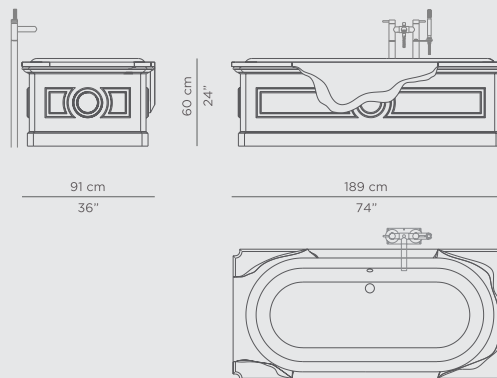

PETRA **BATHTUB**

This bathtub combines Ibiza marble and wood and its inspiration was thought by the ancient city of Petra, where buildings are directly carved in stone cliffs. The black gloss looks of the wood matching the different shades of white turn this piece into one everlasting exclusive visual experience for the most luxurious bathrooms.

DIMENSIONS

W 189 cm | 74,41" H 60 cm | 23,62" D 91 cm | 35,83"

PRODUCT FEATURES:

Structure: High gloss black lacquered wood; Top: Hand worked white Ibiza Marble; Tub: White enamel Casted Iron; Water drainage: Floor.