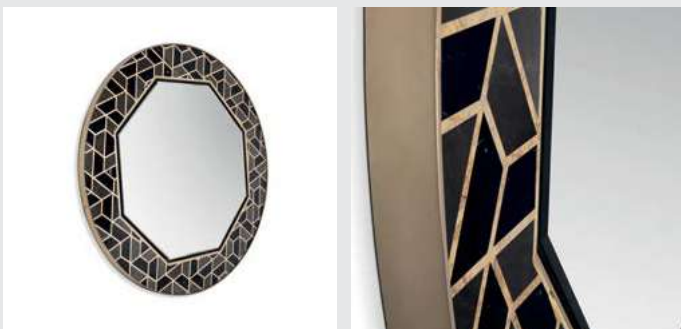

DIMENSIONS
W 55 cm | 21,65" H 90 cm | 35,43" D 2,5 cm | 0,98"

PRODUCT FEATURES:
Structure: Polished Brass, High Gloss Varnish
Mirror: Flat Mirror

SHIELD MIRROR

Shield is a round mirror made entirely from mirror, polished brass and a Nero Marquina marble bar. Inspired by the most ancient and valuable armor, the Shield of Achilles, we re-designed the Shield Mirror, for protection and security. Decorative yet practical, you will have a divine mirror just for you.

DIMENSIONS
W 100 cm | 39,37" H 135 cm | 53,15" D 8 cm | 3,15"

PRODUCT FEATURES:
Mirror: Flat Mirror; Structure: Polished Brass
Centre bar: Nero Marquina marble.

TORTOISE MIRROR

This unique mirror is inspired by the tortoise's hard outer shell. It's made of high gloss black lacquered wood that contrasts with hexagonal Anthracite, Nero Marquina and Yellow Triano marble details. This glamorous mirror makes this piece easy to integrate in different luxurious environments.

DIMENSIONS
D 5,3 cm | 2,09" DIAM 120 cm | 47,24"

PRODUCT FEATURES:
Structure: High Gloss Black Lacquered Wood, Yellow Triano Marble, Nero Marquina Marble and Anthracite Marble
Mirror: Flat Mirror

0.2 PRODUCT CATEGORIES
CASEGOODS