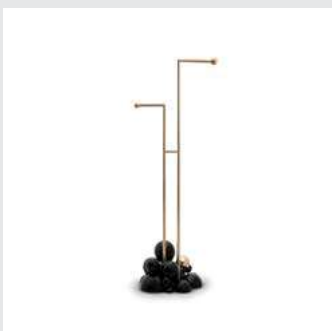

KOI TOWEL RING

Inspired by the Japanese carp, this piece shines with its golden look and contemporaneous design. The Koi Towel Ring follows the Japanese Koi collection inspiration. Made out of three scales, this beautiful item adapts to the most luxury bathroom designs.

DIMENSIONS
H 11 cm | 4,33" DIAM 20 cm | 7,87"

PRODUCT FEATURES:
Aged Brushed Brass, Matt Varnish

NEWTON TOWEL RACK

Newton is a three-tier towel rack produced in polished brass and supported by gold and black spheres. It is a revolutionary statement piece created to fulfill the needs of those who are looking for the best in contemporary furniture design mixed with exquisite details and high-quality materials. Enhance your bathroom decor with this sleek and contemporary design piece produced with attractive high-end finishes.

DIMENSIONS
W 62 cm | 24,41" H 120 cm | 47,24" D 36 cm | 14,17"

PRODUCT FEATURES:
Tubes: Polished Brass; High Gloss Varnish
Base: Black lacquered brass aluminum spheres with high gloss varnish finishing and some gold-plated spheres.