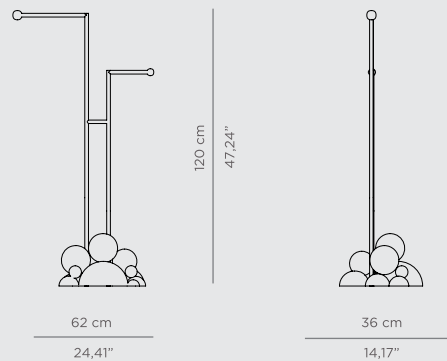

NEWTON TOWEL RACK

Newton is a three-tier towel rack produced in polished brass and supported by gold and black spheres. It is a revolutionary statement piece created to fulfill the needs of those who are looking for the best in contemporary furniture design mixed with exquisite details and high-quality materials. Enhance your bathroom decor with this sleek and contemporary design piece produced with attractive high-end finishes.

DIMENSIONS
W 62 cm | 24,41" H 120 cm | 47,24" D 36 cm | 14,17"

PRODUCT FEATURES:
Tubes: Polished Brass; High Gloss Varnish
Base: Black lacquered brass aluminum spheres with high gloss varnish finishing and some gold-plated spheres.