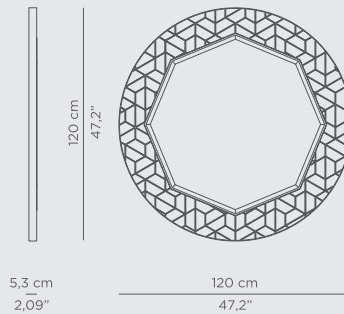

SHIELD MIRROR

Shield is a round mirror made entirely from mirror, polished brass and a Nero Marquina marble bar. Inspired by the most ancient and valuable armor, the Shield of Achilles, we re-designed the Shield Mirror, for protection and security. Decorative yet practical, you will have a divine mirror just for you.

DIMENSIONS
W 100 cm | 39,37" H 135 cm | 53,15" D 8 cm | 3,15"

PRODUCT FEATURES:
Mirror: Flat Mirror; Structure: Polished Brass
Centre bar: Nero Marquina marble.