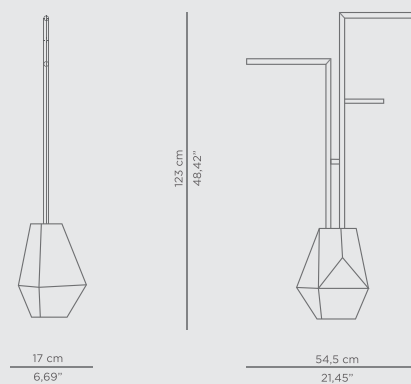

DIMENSIONS
D 7 cm | 2,76" DIAM 120,4 cm | 47,4"

PRODUCT FEATURES:
Structure: Polished Brass, High Gloss Varnish
Mirror: Flat Mirror

COLOSSEUM **MIRROR**

Colosseum is a rounded oblong mirror inspired by the most iconic buildings from Ancient Rome, because of its massive size and concentric shape. It features a frame produced in polished brass accented by an LED strip around the whole body.

DIMENSIONS
W 100 cm | 39,37" H 210 cm | 82,68" D 7 cm | 2,76"

PRODUCT FEATURES:
Structure: Polished Brass Tubes, High Gloss Varnish
LED strip around the whole body.

COLOSSEUM FLOOR MIRROR

Colosseum is a full-length floor mirror supported by a Nero Marquina marble base accented by a brass trim around it. The frame structure is built in polished brass tubes, assembled to create an oblong shape. The rings rotate 360 degrees, making this mirror a flexible and perfect piece to decorate your luxury bathroom.

DIMENSIONS
W 80 cm | 31,5" H 203 cm | 79,92" D 50 cm | 19,69"

PRODUCT FEATURES:
Structure: Polished Brass Tubes, High Gloss Varnish
Base: Nero Marquina Marble.

DIAMOND TOWEL RACK

Diamond is a three-tier towel rack produced in polished brass and supported by a diamond shaped base built in Nero Marquina marble. Enhance your bathroom decor with this sleek and contemporary design piece produced with attractive high-end finishes.