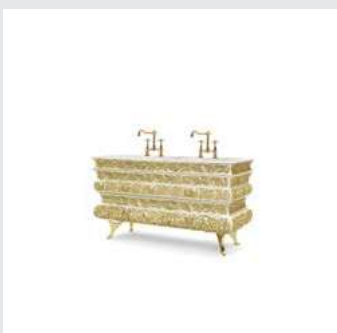

DIMENSIONS

W 160 cm | 62,99" H 85 cm | 33,46" D 60 cm | 23,62"

PRODUCT FEATURES:

Structure: Glossy White-Cream Lacquered Wood | Knitting Polished Brass Details; Top: Estremoz Marble; Feet: French Style Polished Brass, High Gloss Varnish; Sink: Polished Brass, High Gloss Varnish; Water drainage: Wall.