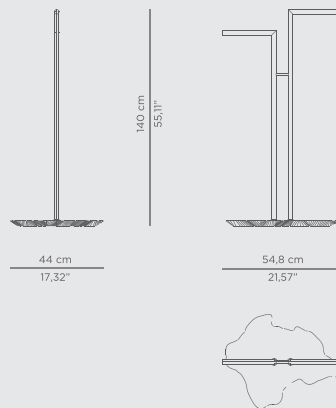

EDEN TOWEL RACK

The mystic behind the name inspires Eden. This towel rack represents a part of the tree of knowledge and the tale of the birth of desire. Fully made of polished casted brass, with a base delicately engraved on the top exposing the heart of a golden tree. A golden touch to your bathroom.

DIMENSIONS
W 60,5 cm | 23,82" H 104 cm | 40,94" D 44 cm | 17,32"

PRODUCT FEATURES:
Base: Polished Casted Brass
Tubes: Polished Brass, High Gloss Varnish.

GLIMMER MIRROR

Glimmer Mirror, as its name states, adds a faint and elegant light to your project. Glimmer Mirror's subtle lines and crystal details are the result of a precise handcrafted process. A precious piece of art with eight brass details that elevates any environment in a very simple way. Luxury and glamour are surely granted.

DIMENSIONS
D 7 cm | 2,76" DIAM 110 cm | 43,31"

PRODUCT FEATURES:
Flat Mirror
Polished Brass Details