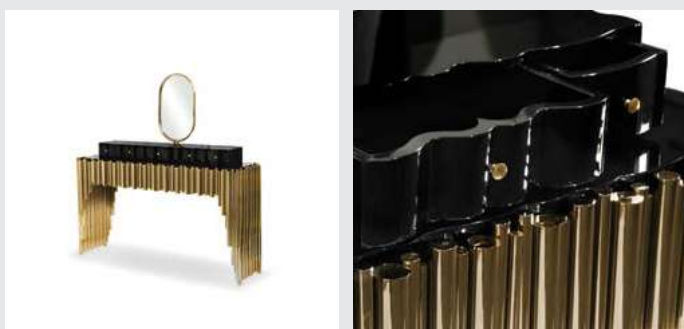

PRODUCT FEATURES:

Bottom: Polished Brass Tubes, Gold-Plated
Upper Structure: High Gloss Black Lacquered MDF
Top: High Gloss Black Lacquered MDF
Mirror: Mirror Rim - Polished Brass Gold-Plated Pipe