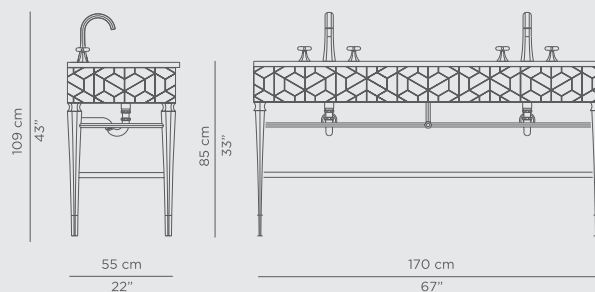

DIMENSIONS

W 80 cm | 31,50" D 50 cm | 19,68" H 85 cm | 33,46"

PRODUCT FEATURES:

Structure: High Gloss Black Lacquered Wood, with Polished Brass Feet, tempered smoked Glass Shelf
Top: Yellow Triano Marble, Nero Marquina Marble and Anthracite Marble; Sink: Polished Brass, High Gloss Varnish
Drawer: Black Lacquered Inside; Water drainage: Wall.

DIMENSIONS

W 170 cm | 66,93" H 87 cm | 34,25" D 55 cm | 19,69"

PRODUCT FEATURES:

Structure: High Gloss Black Lacquered Wood, with Polished Brass Feet, tempered smoked Glass Shelf
 Top: Yellow Triano Marble, Nero Marquina Marble and Anthracite Marble
 Sink: Polished Brass, High Gloss Varnish
 Drawer: Black Lacquered Inside
 Water drainage: Wall