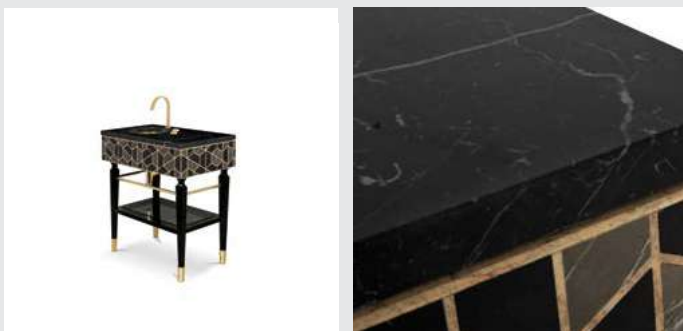

DIMENSIONS

W 80 cm | 31,50" D 50 cm | 19,68" H 85 cm | 33,46"

PRODUCT FEATURES:

Structure: High Gloss Black Lacquered Wood, with Polished Brass Feet, tempered smoked Glass Shelf
Top: Yellow Triano Marble, Nero Marquina Marble and Anthracite Marble; Sink: Polished Brass, High Gloss Varnish
Drawer: Black Lacquered Inside; Water drainage: Wall.