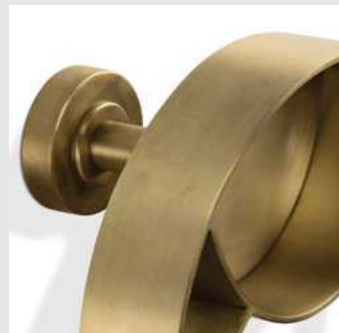

DIMENSIONS
 W 25 cm | 9,84" H 14 cm | 5,51" D 15 cm | 5,91"

PRODUCT FEATURES:
 Aged Brushed Brass, Matt Varnish.

KOI TOWEL RING

Inspired by the Japanese carp, this piece shines with its golden look and contemporaneous design. The Koi Towel Ring follows the Japanese Koi collection inspiration. Made out of three scales, this beautiful item adapts to the most luxury bathroom designs.

DIMENSIONS
H 11 cm | 4,33" DIAM 20 cm | 7,87"

PRODUCT FEATURES:
Aged Brushed Brass, Matt Varnish

NEWTON TOWEL RACK

Newton is a three-tier towel rack produced in polished brass and supported by gold and black spheres. It is a revolutionary statement piece created to fulfill the needs of those who are looking for the best in contemporary furniture design mixed with exquisite details and high-quality materials. Enhance your bathroom decor with this sleek and contemporary design piece produced with attractive high-end finishes.