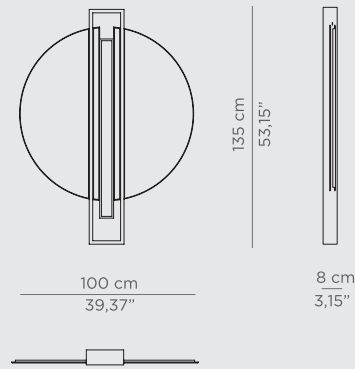

DIMENSIONS
W 62 cm | 24,41" H 120 cm | 47,24" D 36 cm | 14,17"

PRODUCT FEATURES:
Tubes: Polished Brass; High Gloss Varnish
Base: Black lacquered brass aluminum spheres with high gloss varnish finishing and some gold-plated spheres.

DIMENSIONS
W 30 cm | 11,81" D 30 cm | 11,81" H 121 cm | 47,63"

PRODUCT FEATURES:
Base: Carrara Marble; Tubes: Polished Brass, High Gloss Varnish

SAPPHIRE MIRROR

Sapphire Mirror gets its name from its resemblance to the blue precious stone: Sapphire. Made out of Cornered Polished Brass, this mirror is a versatile piece for luxury bathrooms. It can be displayed in both vertical and horizontal orientation.

DIMENSIONS
W 55 cm | 21,65" H 90 cm | 35,43" D 2,5 cm | 0,98"

PRODUCT FEATURES:
Structure: Polished Brass, High Gloss Varnish
Mirror: Flat Mirror

SHIELD MIRROR

Shield is a round mirror made entirely from mirror, polished brass and a Nero Marquina marble bar. Inspired by the most ancient and valuable armor, the Shield of Achilles, we re-designed the Shield Mirror, for protection and security. Decorative yet practical, you will have a divine mirror just for you.

DIMENSIONS
D 5,3 cm | 2,09" DIAM 120 cm | 47,24"

PRODUCT FEATURES:
Structure: High Gloss Black Lacquered Wood, Yellow Triano Marble, Nero Marquina Marble and Anthracite Marble
Mirror: Flat Mirror

0.2 PRODUCT CATEGORIES
CASEGOODS