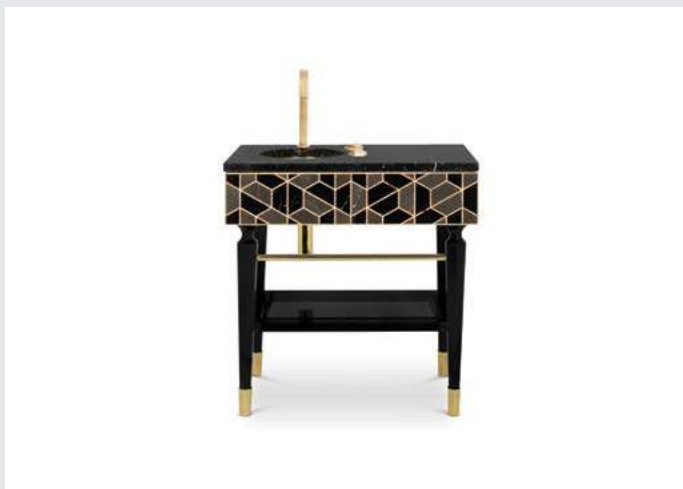

PRODUCT FEATURES:

Structure: Wood, High Gloss black lacquered | Gold plated brass tubes, High gloss varnish; Top: Nero Marquina marble
Sink: Polished Brass, High Gloss Varnish; Water drainage: Wall.