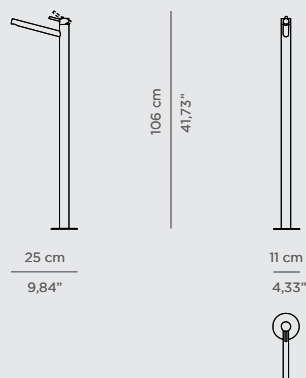

DIMENSIONS
W 18 cm | 7,09" H 120 cm | 47,24" D 24 cm | 9,45"

PRODUCT FEATURES:
Brass - Gold Plated, Nickel Plated, Brushed Brass, Brushed Nickel, Aged Brass, among others.

BOURGEOIS II W/ HAND SHOWER TAP

DIMENSIONS
W 25 cm | 9,84" H 110 cm | 43,31" D 27 cm | 10,63"

PRODUCT FEATURES:
Brass - Gold Plated, Nickel Plated, Brushed Brass, Brushed Nickel, Aged Brass, among others.

ORIGIN W/ HAND SHOWER TAP

Origin Mounting Floor Mixer with Hand Shower Tap is a beautiful contemporary mounting floor mixer tap. This product stands out for its elegant look that bounds easily with any of our bathtubs due to its freestanding functionality.

DIMENSIONS
W 11 cm | 4,33" H 96 cm | 37,8" D 25 cm | 9,84"

PRODUCT FEATURES:
Brass - Gold Plated, Nickel Plated, Brushed Brass, Brushed Nickel, Aged Brass, among others.

ORIGIN **MOUNTING FLOOR MIXER TAP**

DIMENSIONS
W 11 cm | 4,33" H 110 cm | 43,31" D 25 cm | 25"

PRODUCT FEATURES:
Brass - Gold Plated, Nickel Plated, Brushed Brass, Brushed Nickel, Aged Brass, among others.

ORIGIN II **MOUNTING FLOOR MIXER TAP**