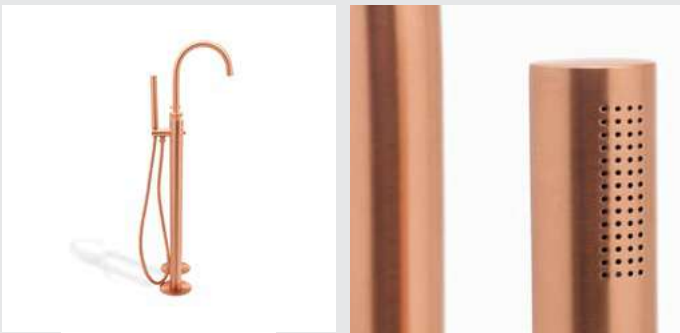

NAU MOUNTING FLOOR MIXER TAP

Nau Mounting Floor Mixer with Hand Shower Tap is a beautiful modern mounting floor mixer tap. This product stands out for its contemporary look that bounds easily with any of our bathtubs due to its freestanding functionality.

DIMENSIONS
W 25 cm | 9,84" H 110 cm | 43,31" D 27 cm | 10,63"

PRODUCT FEATURES:
Brass - Gold Plated, Nickel Plated, Brushed Brass, Brushed Nickel, Aged Brass, among others.