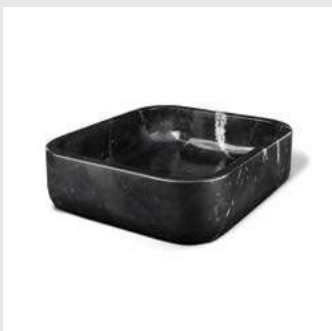

DIMENSIONS
W 61 cm | 24,02" H 14 cm | 5,51" D 50 cm | 19,69"

PRODUCT FEATURES:
Gold Plated casted aluminium.

EDEN MARBLE VESSEL SINK

The Eden Stone Vessel Sink is inspired by the shape of a tree stump. This beautiful irregular shaped piece is carved from our finest marble selection. When looking for the perfect element to distinguish your bathroom project, the Eden Stone Vessel Sink is a unique masterpiece option. Choose from three different types of marble: Nero Marquina, Carrara and Estremoz and get the luxury touch your project deserves

DIMENSIONS
W 55 cm | 21,65" D 45 cm | 17,72" H 16 cm | 6,30"

PRODUCT FEATURES:
Ibiza marble.

KOI RECTANGULAR **VESSEL SINK**

The Koi Rectangular vessel sink is available in Nero Marquina, Carrara and Estremoz marble. These sinks are available with two different depths one (1) with 30cm | 11,81' and other (2) with 40cm | 15,75'. Choose from three different types of marble: Nero Marquina, Carrara and Estremoz and get the luxury touch your project deserves.

DIMENSIONS (BIG/SMALL)

W 55 cm | 21,65" H 15 cm | 5,91" D 40 cm | 15,75"
W 55 cm | 21,65" H 15 cm | 5,91" D 30 cm | 11,81"

PRODUCT FEATURES:

Nero Marquina Marble.

KOI ROUND **VESSEL SINK**

The Koi Round vessel sink is available in Nero Marquina, Carrara and Estremoz marble. Its round shape makes it easy to match with any base or tap. Its versatility provides endless possibilities to create the perfect project and adorn any bathroom environment.