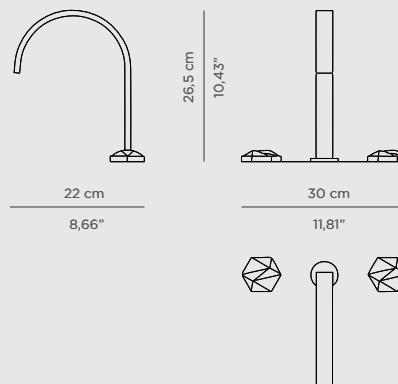

DIMENSIONS
W 20,5 cm | 8,07" H 6 cm | 2,36" D 17 cm | 6,69"

PRODUCT FEATURES:
Brass - Gold Plated, Nickel Plated, Brushed Brass, Brushed Nickel, Aged Brass, among others.

FLOW **WALL MIXER TAP**

Flow Wall Mixer Tap is a beautiful elegant wall mixer tap. This product stands out for its versatile look that bounds easily with any washbasin, freestanding or vessel sink.

DIMENSIONS
W 20 cm | 7,87" H 7cm | 2,76" D 16,6 cm | 6,54"

PRODUCT FEATURES:
Brass - Gold Plated, Nickel Plated, Brushed Brass, Brushed Nickel, Aged Brass, among others.

ORIGIN THREE HOLE MIXER TAP | PAG.126

ORIGIN
THREE HOLE MIXER TAP

BOURGEOIS
TWO HOLE MIXER TAP

DIAMOND **THREE HOLE MIXER TAP**

Diamond Three Hole Mixer Tap is a beautiful modern built-in mixer tap. This product stands out for its minimalistic look that bounds easily with any washbasin, freestanding or vessel sink with its Diamond handle shape.

DIMENSIONS
 W 30 cm | 11,81" H 26,5 cm | 10,43" D 22 cm | 8,66"

PRODUCT FEATURES:
 Brass - Gold Plated, Nickel Plated, Brushed Brass, Brushed Nickel, Aged Brass, among others.

ORIGIN **THREE HOLE MIXER TAP**