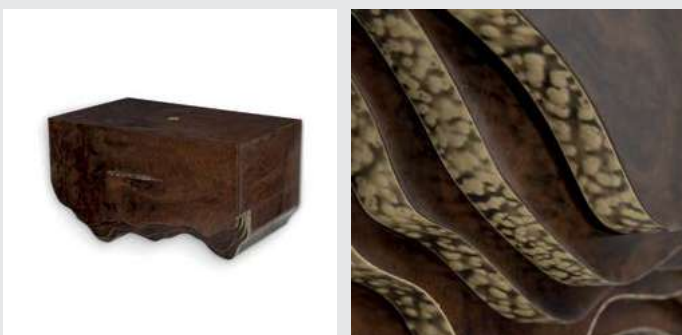

PRODUCT FEATURES:

Structure: Walnut root with brass hammered polished details
Inside: Poplar Root Veneer; One drawer with a handmade brass handle.; Water drainage: Wall.