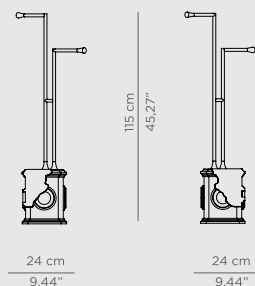

DIMENSIONS
 W 60,5 cm | 23,82" H 104 cm | 40,94" D 44 cm | 17,32"

PRODUCT FEATURES:
 Base: Polished Casted Brass
 Tubes: Polished Brass, High Gloss Varnish.

GLIMMER MIRROR

Glimmer Mirror, as its name states, adds a faint and elegant light to your project. Glimmer Mirror's subtle lines and crystal details are the result of a precise handcrafted process. A precious piece of art with eight brass details that elevates any environment in a very simple way. Luxury and glamour are surely granted.

DIMENSIONS
H 11 cm | 4,33" DIAM 20 cm | 7,87"

PRODUCT FEATURES:
Aged Brushed Brass, Matt Varnish

NEWTON TOWEL RACK

Newton is a three-tier towel rack produced in polished brass and supported by gold and black spheres. It is a revolutionary statement piece created to fulfill the needs of those who are looking for the best in contemporary furniture design mixed with exquisite details and high-quality materials. Enhance your bathroom decor with this sleek and contemporary design piece produced with attractive high-end finishes.

DIMENSIONS
W 62 cm | 24,41" H 120 cm | 47,24" D 36 cm | 14,17"

PRODUCT FEATURES:
Tubes: Polished Brass; High Gloss Varnish
Base: Black lacquered brass aluminum spheres with high gloss varnish finishing and some gold-plated spheres.