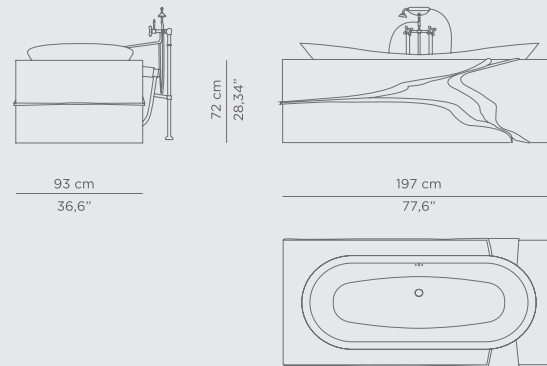

LAPIAZ **BATHTUB**

Lapiaz Bathtub is inspired in the typical karst formations produced by the dissolution of limestone rocks. This unique bathtub enhances its gold and rich interiors with a gold painted tear that contrast with the mirrored effect of the stainless steel. Definitely, a statement bathtub that stands out in any bathroom project.

PRODUCT FEATURES:

Structure: Black lacquered high gloss fiberglass with a sheet of stainless steel; Tub: High gloss black lacquered casted iron; Tear: Gold painted tears with high gloss varnish; Drainage: Floor.

NEWTON **BATHTUB**

Newton is an outstanding moment of design inspiration. This bathtub features a curved lip style shape, a timeless detail that conveys comfort, made out of gold painted casted iron, revealing its entire golden interior. The high-gloss black and gold lacquered spheres make the perfect combination to make this a sculptural and artistic piece.

PRODUCT FEATURES:

Structure: Fiber glass | Black lacquered aluminum spheres, High gloss varnish | Polished Brass Spheres, High Gloss Varnish; Tub: Casted iron, Gold painted; Water drainage: Floor.