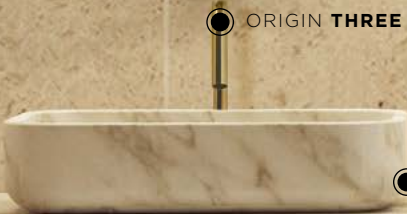

ORIGIN THREE HOLE MIXER TAP | PAG.126

KOI RECTANGULAR VESSEL SINK | PAG.110