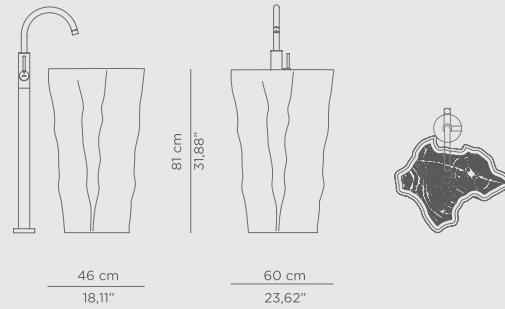

DIMENSIONS

W 189 cm | 74,41" H 60 cm | 23,62" D 91 cm | 35,83"

PRODUCT FEATURES:

Structure: High gloss black lacquered wood; Top: Hand worked white Ibiza Marble; Tub: White enamel Casted Iron; Water drainage: Floor.

DIMENSIONS

W 185 cm | 72,83" H 64,5 cm | 25,39" D 91 cm | 35,83"

PRODUCT FEATURES:

Product Features:

Structure: Gold-plated brass Tubes

Tub: White Casted Iron

Water drainage: Floor

0.2 PRODUCT CATEGORIES

DIMENSIONS
 W 70 cm | 27,56" H 86,5 cm | 34,06" D 48 cm | 18,9"

PRODUCT FEATURES:
 Structure: Wood; Outside: Black lacquered, High gloss varnish
 Base/Inside: Gold leaf; Sink/Cover: Black lacquered glass; Water drainage: Wall.

DIMENSIONS
 W 59 cm | 23,23" H 81 cm | 31,89" D 46 cm | 18,11"

PRODUCT FEATURES:
 Structure: Gold Plated Casted Aluminum
 Water drainage: Floor.

EDEN MARBLE **FREESTANDING**

The shape of a tree stump inspires the Eden Stone Freestanding. This beautiful irregular shaped piece is carved from our finest marble selection. When looking for the perfect element to distinguish your bathroom project, the Eden Stone freestanding is a unique masterpiece option.