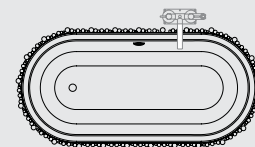

DIMENSIONS

W 189 cm | 74,41" H 60 cm | 23,62" D 91 cm | 35,83"

PRODUCT FEATURES:

Structure: High gloss black lacquered wood; Top: Hand worked white Ibiza Marble; Tub: White enamel Casted Iron; Water drainage: Floor.

DIMENSIONS

H 7 cm | 2,76" D 167 cm | 65,75"

PRODUCT FEATURES:

Structure: Aluminum | Gold-plated brass Tubes; Tub: Fiberglass, White enamel; Water drainage: Floor.

SYMPHONY OVAL **BATHTUB**

Like a perfect symphony, we created this bathtub. The gold-plated brass tubes stand out on this oval-shaped design, giving it the elegant yet luxurious look you are searching for. The tub is made of white casted iron giving it a clean look that is perfect for any luxury bathroom project.

DIMENSIONS

W 185 cm | 72,83" H 64,5 cm | 25,39" D 91 cm | 35,83"

PRODUCT FEATURES:

Product Features:

Structure: Gold-plated brass Tubes

Tub: White Casted Iron

Water drainage: Floor

0.2 PRODUCT CATEGORIES