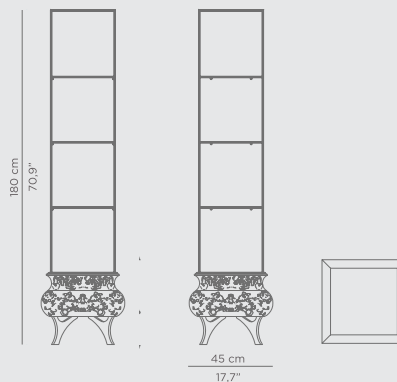

DIMENSIONS
D 5,3 cm | 2,09" DIAM 120 cm | 47,24"

PRODUCT FEATURES:
Structure: High Gloss Black Lacquered Wood, Yellow Triano Marble, Nero Marquina Marble and Anthracite Marble
Mirror: Flat Mirror

0.2 PRODUCT CATEGORIES
CASEGOODS

DIMENSIONS

W 54 cm | 21,26" H 154 cm | 60,63" D 30 cm | 11,81"

PRODUCT FEATURES:

Structure: Gold Plated Aluminum Tubes with High Gloss Varnish; Interior: Walnut Root, LED strips for a soft light and four glass shelves.

DIMENSIONS

W 32,5 cm | 127,95" H 60 cm | 23,62" D 32,5 cm | 127,95"

PRODUCT FEATURES:

Top: Carrara Marble
Structure: Polished Brass

CROCHET PERFUME DISPLAY

Crochet Perfume Display features the traditional Portuguese knitting technique with the most modern design. Designed in a tempered smoked glass, this Perfume Display is perfect to exhibit small sculptures, perfumes or other bathroom accessories. This product has three shelves with an open back and the structure is in a white cream lacquered wood with elegant knitting brass details supported by French-style feet.

DIMENSIONS
 W 45 cm | 17,72" H 180 cm | 70,87" D 45 cm | 17,72"

PRODUCT FEATURES:
 Smoked glass and height gloss, lacquered croche cream color, feet and details in brass.

KOI TALL STORAGE

Koi Tall Storage is another product of our amazing Koi family. Finished with aged brass and walnut root inside and out, this product is perfect to display your finest accessories. Discreet yet exquisite, this tall storage provides you convenient storage space with its glass shelves and LED lighting once opening it!