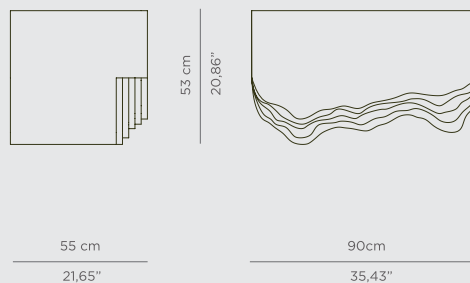

TORTOISE
SUSPENSION CABINET