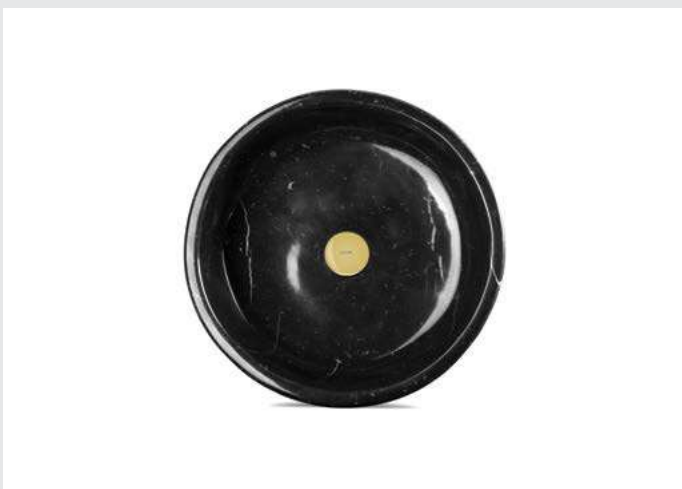

PRODUCT FEATURES:

Nero Marquina Marble.

KOI ROUND **VESSEL SINK**

The Koi Round vessel sink is available in Nero Marquina, Carrara and Estremoz marble. Its round shape makes it easy to match with any base or tap. Its versatility provides endless possibilities to create the perfect project and adorn any bathroom environment.

DIMENSIONS

H 15 cm | 5,91" DIAM 44,5 cm | 17,52"

PRODUCT FEATURES:

Nero Marquina Marble.