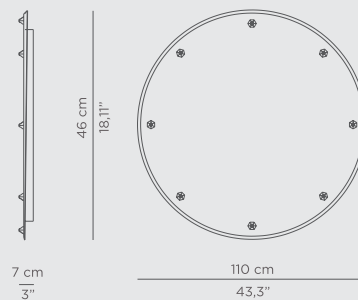

DIMENSIONS
W 54,5 cm | 21,46" H 123 cm | 48,43" D 17 cm | 6,69"

PRODUCT FEATURES:
Base: Nero Marquina Marble
Tubes: Polished Brass, High Gloss Varnish.

EDEN TOWEL RACK

The mystic behind the name inspires Eden. This towel rack represents a part of the tree of knowledge and the tale of the birth of desire. Fully made of polished casted brass, with a base delicately engraved on the top exposing the heart of a golden tree. A golden touch to your bathroom.

DIMENSIONS
 W 60,5 cm | 23,82" H 104 cm | 40,94" D 44 cm | 17,32"

PRODUCT FEATURES:
 Base: Polished Casted Brass
 Tubes: Polished Brass, High Gloss Varnish.

GLIMMER MIRROR

Glimmer Mirror, as its name states, adds a faint and elegant light to your project. Glimmer Mirror's subtle lines and crystal details are the result of a precise handcrafted process. A precious piece of art with eight brass details that elevates any environment in a very simple way. Luxury and glamour are surely granted.