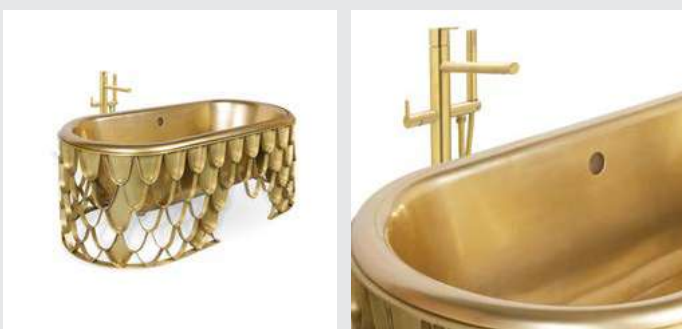

TECHNICAL INFORMATION

BATHTUBS

DIAMOND **BATHTUB**

The Diamond Bathtub turns heads wherever it stands. It features a wooden structure finished in a high gloss black varnish, a color that contrasts perfectly with the golden painted rim, covered in high gloss varnish. Besides its irregular shape inspired on its jewel's name, it has a built-in oval tub that will provide you the most comfortable soak.

PRODUCT FEATURES:

Structure: Fiber glass, High gloss black lacquered ; Tub: Casted iron, High gloss black lacquered | Gold painted stripe, High gloss varnish; Drainage: Floor.

KOI **BATHTUB**

The Koi bathtub features an aged brushed brass structure resembling the scales pattern of the Japanese Koi carp. The glossy gold painted iron tub has an oval shape, making it the perfect combination between bold design and modern features. The name of this contemporary bathtub and the Japanese word for love are homophones, making the carp a symbol of love and affection.

PRODUCT FEATURES:

Structure: Brushed Aged Brass, Matt Varnish; Tub: Casted Iron, Gold painted, High gloss varnish; Water drainage: Floor.

LAPIAZ **BATHTUB**

Lapiaz Bathtub is inspired in the typical karst formations produced by the dissolution of limestone rocks. This unique bathtub enhances its gold and rich interiors with a gold painted tear that contrast with the mirrored effect of the stainless steel. Definitely, a statement bathtub that stands out in any bathroom project.