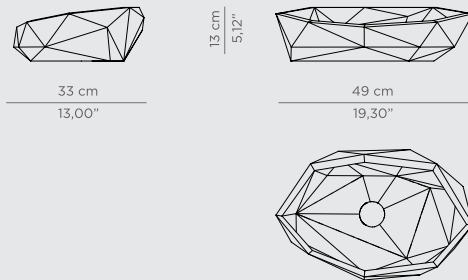

**SILK
VESSEL SINK**

**SYMPHONY
VESSEL SINK**