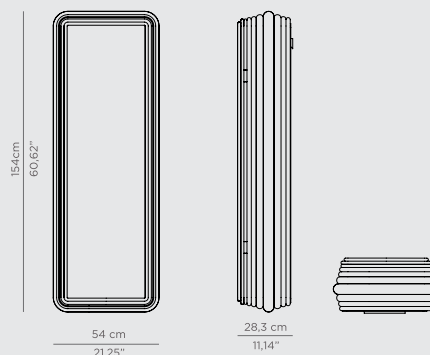

DIMENSIONS
D 5,3 cm | 2,09" DIAM 120 cm | 47,24"

PRODUCT FEATURES:
Structure: High Gloss Black Lacquered Wood, Yellow Triano Marble, Nero Marquina Marble and Anthracite Marble
Mirror: Flat Mirror

0.2 PRODUCT CATEGORIES
CASEGOODS

COLOSSEUM TALL STORAGE | PAG.093

BLAZE MIRROR | PAG.077

ORIGIN THREE HOLE MIXER TAP | PAG.126

ELLA PUFF | PAG.102

TECHNICAL INFORMATION

CASEGOODS

COLOSSEUM TALL STORAGE

Colosseum is a wall mounted tall storage cabinet that includes a full-length mirror both in the front and on the inside of the door. It is made of wood, covered by a brass structure with rounded corners and a minimalistic touch. The interior is decorated with an elegant wood veneer, LED strips for a soft light and four shelves that provide plenty of storage space. Its neutral color scheme makes this a sober piece for your bathroom decoration.

DIMENSIONS

W 54 cm | 21,26" H 154 cm | 60,63" D 30 cm | 11,81"

PRODUCT FEATURES:

Structure: Gold Plated Aluminum Tubes with High Gloss Varnish; Interior: Walnut Root, LED strips for a soft light and four glass shelves.