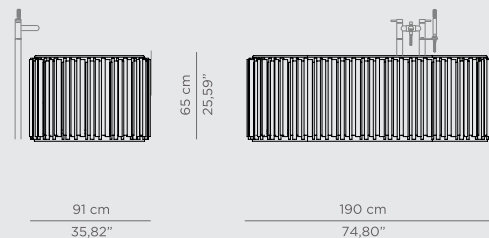

DIMENSIONS

W 189 cm | 74,41" H 60 cm | 23,62" D 91 cm | 35,83"

PRODUCT FEATURES:

Structure: High gloss black lacquered wood; Top: Hand worked white Ibiza Marble; Tub: White enamel Casted Iron; Water drainage: Floor.

DIMENSIONS

H 7 cm | 2,76" D 167 cm | 65,75"

PRODUCT FEATURES:

Structure: Aluminum | Gold-plated brass Tubes; Tub: Fiberglass, White enamel; Water drainage: Floor.

SYMPHONY OVAL **BATHTUB**

Like a perfect symphony, we created this bathtub. The gold-plated brass tubes stand out on this oval-shaped design, giving it the elegant yet luxurious look you are searching for. The tub is made of white casted iron giving it a clean look that is perfect for any luxury bathroom project.

DIMENSIONS

W 185 cm | 72,83" H 64,5 cm | 25,39" D 91 cm | 35,83"

PRODUCT FEATURES:

Product Features:

Structure: Gold-plated brass Tubes

Tub: White Casted Iron

Water drainage: Floor

0.2 PRODUCT CATEGORIES