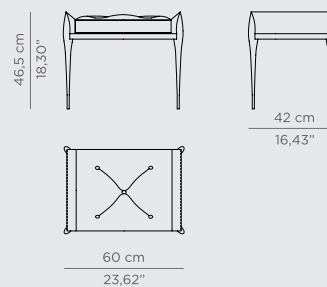

PRODUCT FEATURES:

Structure: Polished Brass

MV Velvet Fabric: MOSS I 34