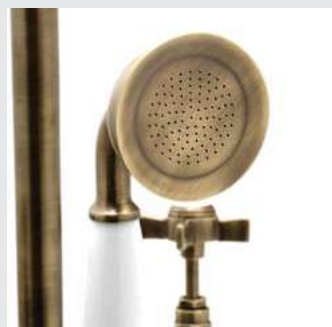

BOURGEOIS I W/ HAND SHOWER TAP

Bourgeois I Mounting Floor Mixer with Hand Shower Tap is a beautiful modern mounting floor mixer tap. This product is an all-time feature that won't lose its charm or luxury with time and bounds easily with any of our bathtubs due to its freestanding functionality.

DIMENSIONS
W 18 cm | 7,09" H 120 cm | 47,24" D 24 cm | 9,45"

PRODUCT FEATURES:
Brass - Gold Plated, Nickel Plated, Brushed Brass, Brushed Nickel, Aged Brass, among others.

BOURGEOIS II W/ HAND SHOWER TAP

Bourgeois II Mounting Floor Mixer with Hand Shower Tap is a beautiful classic mounting floor mixer tap. This product is an all-time feature that won't lose its charm or luxury with time and bounds easily with any of our bathtubs due to its freestanding functionality.

DIMENSIONS
W 28 cm | 11,02" H 102 cm | 40,16" D 30 cm | 11,81"

PRODUCT FEATURES:
Brass - Gold Plated, Nickel Plated, Brushed Brass, Brushed Nickel, Aged Brass, among others.