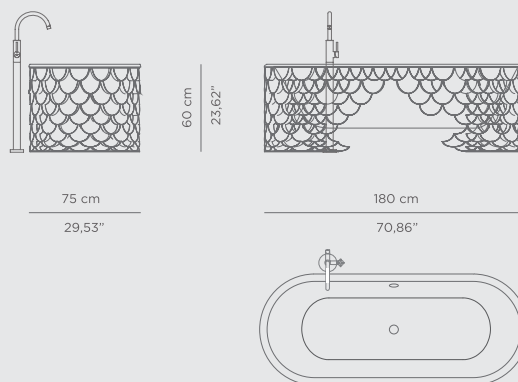

PRODUCT FEATURES:

Structure: Fiber glass, High gloss black lacquered ; Tub: Casted iron, High gloss black lacquered | Gold painted stripe, High gloss varnish; Drainage: Floor.