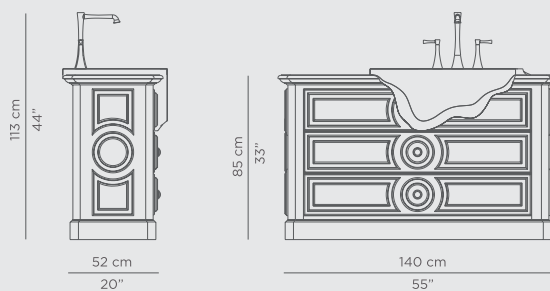

DIMENSIONS

W 140 cm | 55,12" H 95 cm | 37,4" D 45,5 cm | 17,91"

PRODUCT FEATURES:

Structure: Wood with black lacquered hand-carved mirror on top; Top: Nero Marquina Marble; Sink: Nero Marquina Marble; Feet: Black Lacquered High Gloss Varnish; Water drainage: Wall

DIMENSIONS
W 125 cm | 49,21" H 85 cm | 33,46" D 51 cm | 20,08"

PRODUCT FEATURES:
Structure: Casted aluminum, High gloss black lacquered | ;
Polished Brass spheres, High gloss varnish; Top: Casted brass, High gloss varnish; Sink: Polished brass, High gloss varnish; Water drainage: Wall.