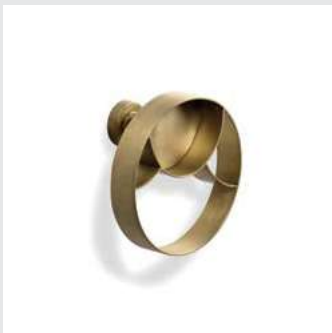

NEWTON TOWEL RACK

Newton is a three-tier towel rack produced in polished brass and supported by gold and black spheres. It is a revolutionary statement piece created to fulfill the needs of those who are looking for the best in contemporary furniture design mixed with exquisite details and high-quality materials. Enhance your bathroom decor with this sleek and contemporary design piece produced with attractive high-end finishes.

DIMENSIONS
W 62 cm | 24,41" H 120 cm | 47,24" D 36 cm | 14,17"

PRODUCT FEATURES:
Tubes: Polished Brass; High Gloss Varnish
Base: Black lacquered brass aluminum spheres with high gloss varnish finishing and some gold-plated spheres.