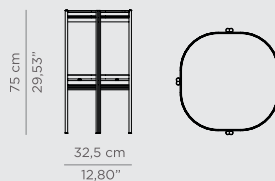

DIMENSIONS
D 5,3 cm | 2,09" DIAM 120 cm | 47,24"

PRODUCT FEATURES:
Structure: High Gloss Black Lacquered Wood, Yellow Triano Marble, Nero Marquina Marble and Anthracite Marble
Mirror: Flat Mirror

0.2 PRODUCT CATEGORIES
CASEGOODS

DIMENSIONS

W 54 cm | 21,26" H 154 cm | 60,63" D 30 cm | 11,81"

PRODUCT FEATURES:

Structure: Gold Plated Aluminum Tubes with High Gloss Varnish; Interior: Walnut Root, LED strips for a soft light and four glass shelves.