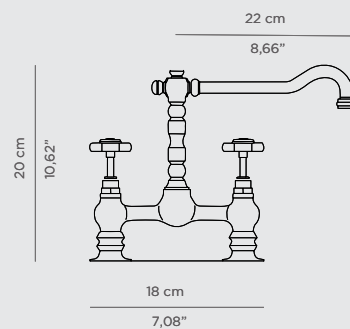

PRODUCT FEATURES:

Brass - Gold Plated, Nickel Plated, Brushed Brass, Brushed Nickel, Aged Brass, among others.