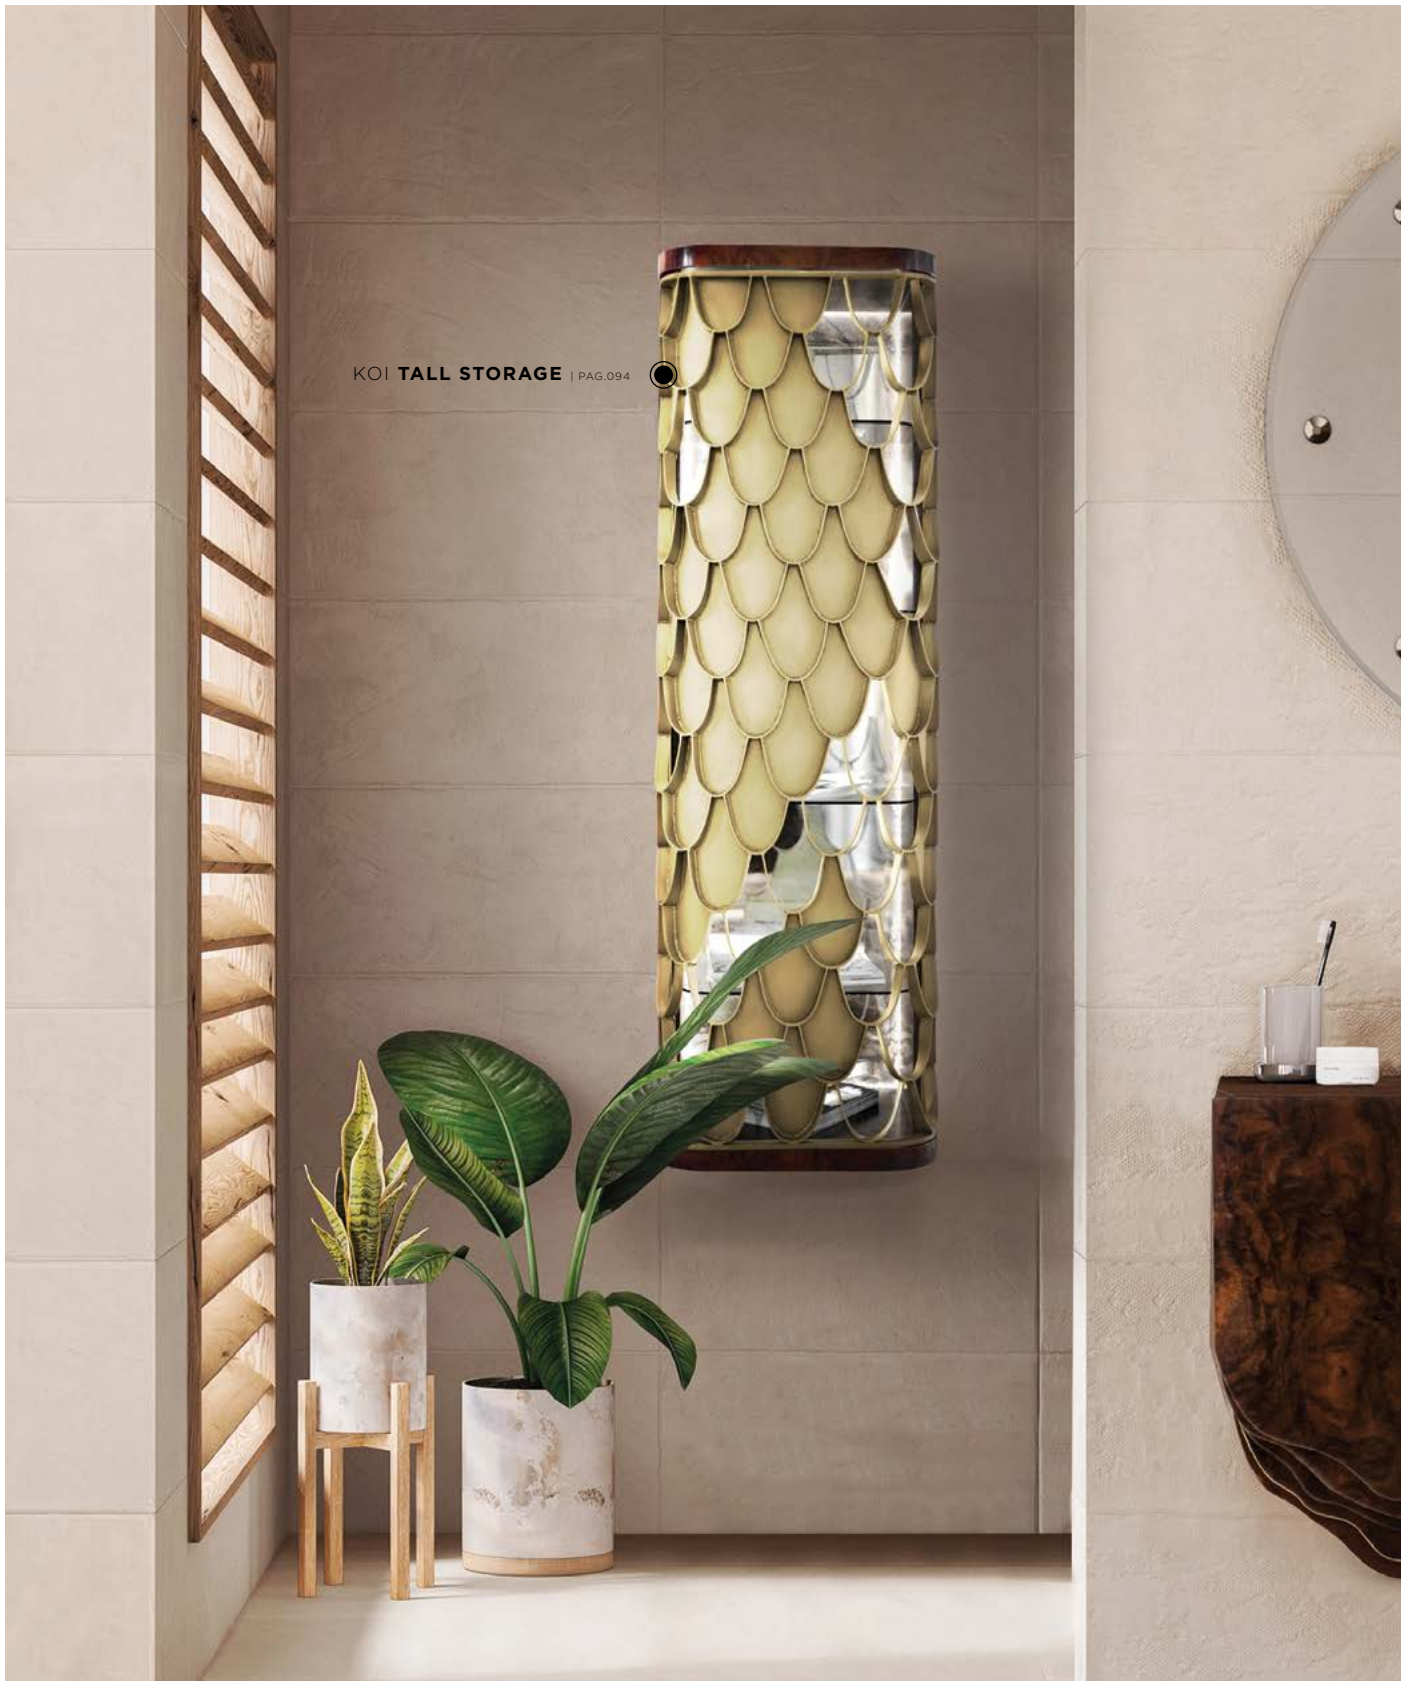

BRONZE RUST SURFACE | PAG.136

SINOUS DRESSING TABLE | PAG.095

● SYMPHONY DRESSING TABLE | PAG.095

NUI STOOL BY BRABBU, HERON RUG BY RUG'SOCIETY

KOI TALL STORAGE | PAG.094

SYMPHONY **BATHTUB** | PAG.022

CRAIG **COLUMN CABINET** | PAG.093

COLOSSEUM TALL STORAGE | PAG.093

BLAZE MIRROR | PAG.077

ORIGIN THREE HOLE MIXER TAP | PAG.126

ELLA PUFF | PAG.102

TECHNICAL INFORMATION

CASEGOODS

COLOSSEUM TALL STORAGE

Colosseum is a wall mounted tall storage cabinet that includes a full-length mirror both in the front and on the inside of the door. It is made of wood, covered by a brass structure with rounded corners and a minimalistic touch. The interior is decorated with an elegant wood veneer, LED strips for a soft light and four shelves that provide plenty of storage space. Its neutral color scheme makes this a sober piece for your bathroom decoration.