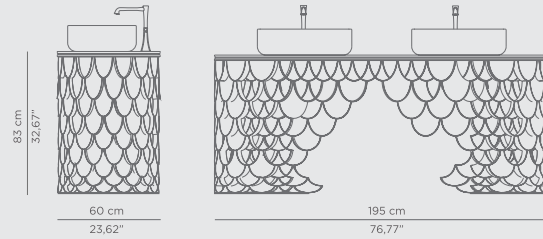

DIMENSIONS

W 185 cm | 72,83" H 64,5 cm | 25,39" D 91 cm | 35,83"

PRODUCT FEATURES:

Product Features:

Structure: Gold-plated brass Tubes

Tub: White Casted Iron

Water drainage: Floor

0.2 PRODUCT CATEGORIES

DIMENSIONS

W 160 cm | 62,99" H 85 cm | 33,46" D 60 cm | 23,62"

PRODUCT FEATURES:

Structure: Glossy White-Cream Lacquered Wood | Knitting Polished Brass Details; Top: Estremoz Marble; Feet: French Style Polished Brass, High Gloss Varnish; Sink: Polished Brass, High Gloss Varnish; Water drainage: Wall.

DIMENSIONS

W 100 cm | 39,37" H 95 cm | 37,4" D 60 cm | 23,62"

PRODUCT FEATURES:

Structure: Brushed Aged brass, Matt Varnish; Top: Nero Marquina Marble; Sink: Nero Marquina Marble; Water drainage: Wall.

KOI WASHBASIN