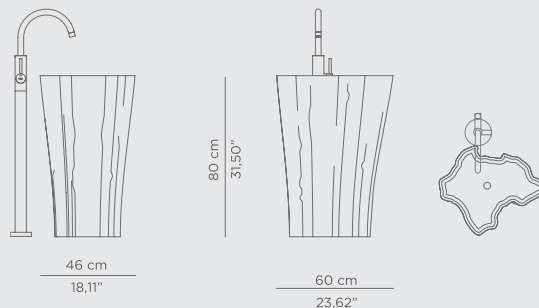

DIMENSIONS

W 189 cm | 74,41" H 60 cm | 23,62" D 91 cm | 35,83"

PRODUCT FEATURES:

Structure: High gloss black lacquered wood; Top: Hand worked white Ibiza Marble; Tub: White enamel Casted Iron; Water drainage: Floor.

DIMENSIONS

W 185 cm | 72,83" H 64,5 cm | 25,39" D 91 cm | 35,83"

PRODUCT FEATURES:

Product Features:

Structure: Gold-plated brass Tubes

Tub: White Casted Iron

Water drainage: Floor

0.2 PRODUCT CATEGORIES

DIMENSIONS
 W 70 cm | 27,56" H 86,5 cm | 34,06" D 48 cm | 18,9"

PRODUCT FEATURES:
 Structure: Wood; Outside: Black lacquered, High gloss varnish
 Base/Inside: Gold leaf; Sink/Cover: Black lacquered glass; Water drainage: Wall.