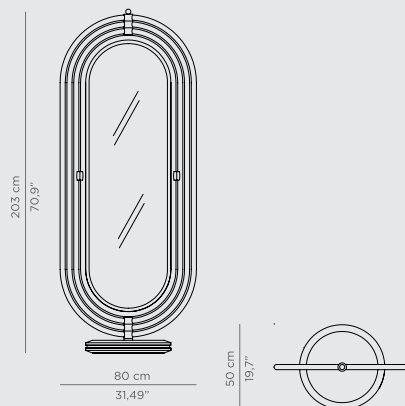

DIMENSIONS
D 7 cm | 2,76" DIAM 120,4 cm | 47,4"

PRODUCT FEATURES:
Structure: Polished Brass, High Gloss Varnish
Mirror: Flat Mirror

COLOSSEUM **MIRROR**

Colosseum is a rounded oblong mirror inspired by the most iconic buildings from Ancient Rome, because of its massive size and concentric shape. It features a frame produced in polished brass accented by an LED strip around the whole body.

DIMENSIONS
W 100 cm | 39,37" H 210 cm | 82,68" D 7 cm | 2,76"

PRODUCT FEATURES:
Structure: Polished Brass Tubes, High Gloss Varnish
LED strip around the whole body.

COLOSSEUM FLOOR MIRROR

Colosseum is a full-length floor mirror supported by a Nero Marquina marble base accented by a brass trim around it. The frame structure is built in polished brass tubes, assembled to create an oblong shape. The rings rotate 360 degrees, making this mirror a flexible and perfect piece to decorate your luxury bathroom.

DIMENSIONS
W 80 cm | 31,5" H 203 cm | 79,92" D 50 cm | 19,69"

PRODUCT FEATURES:
Structure: Polished Brass Tubes, High Gloss Varnish
Base: Nero Marquina Marble.

DIAMOND TOWEL RACK

Diamond is a three-tier towel rack produced in polished brass and supported by a diamond shaped base built in Nero Marquina marble. Enhance your bathroom decor with this sleek and contemporary design piece produced with attractive high-end finishes.