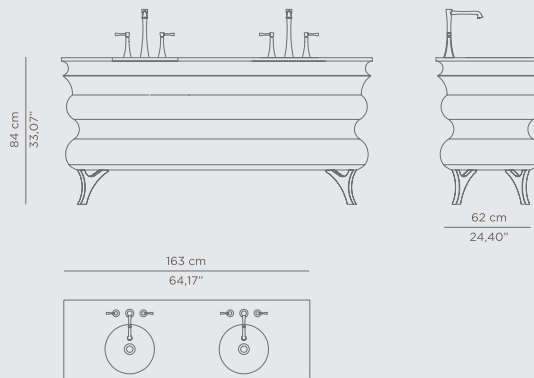

CROCHET WASHBASIN

Crochet Washbasin features the traditional Portuguese knitting technique with the most modern design. Its countertop is in marble and the two vessel sinks in polished brass, supported by French-style feet, referring to the antique furniture. Definitely a timeless design piece!

DIMENSIONS

W 160 cm | 62,99" H 85 cm | 33,46" D 60 cm | 23,62"

PRODUCT FEATURES:

Structure: Glossy White-Cream Lacquered Wood | Knitting Polished Brass Details; Top: Estremoz Marble; Feet: French Style Polished Brass, High Gloss Varnish; Sink: Polished Brass, High Gloss Varnish; Water drainage: Wall.