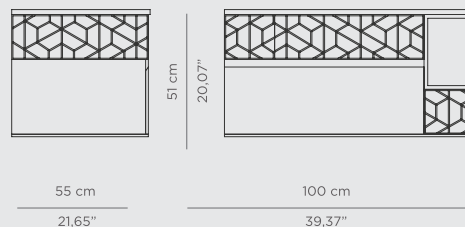

DIMENSIONS

W 110 cm | 43,31" H 55 cm | 21,65" D 40 cm | 15,75"

PRODUCT FEATURES:

Structure: high gloss black lacquered wood, Coated with a sheet of stainless steel | Polished brass tears, High gloss varnish
 Inside: Poplar Root Veneer
 One Drawer and Two Doors
 Water drainage: Wall

DIMENSIONS

W 98 cm | 38,58" H 50,5 cm | 19,88" D 54,5 cm | 21,46"

PRODUCT FEATURES:

Structure: High Gloss Black Lacquered Wood, with Polished Brass Feet, tempered smoked Glass Shelf; Top: Yellow Triano Marble, Nero Marquina Marble and Anthracite Marble
 Two Black Lacquered Drawers; One Smoked Grass Shelf
 Water drainage: Wall.