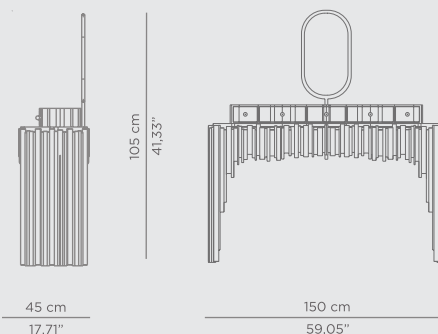

DIMENSIONS

W 54 cm | 21,26" H 154 cm | 60,63" D 30 cm | 11,81"

PRODUCT FEATURES:

Structure: Gold Plated Aluminum Tubes with High Gloss Varnish; Interior: Walnut Root, LED strips for a soft light and four glass shelves.

DIMENSIONS
 W 45 cm | 17,72" H 180 cm | 70,87" D 45 cm | 17,72"

PRODUCT FEATURES:
 Smoked glass and height gloss, lacquered croche cream color, feet and details in brass.

KOI TALL STORAGE

Koi Tall Storage is another product of our amazing Koi family. Finished with aged brass and walnut root inside and out, this product is perfect to display your finest accessories. Discreet yet exquisite, this tall storage provides you convenient storage space with its glass shelves and LED lighting once opening it!

DIMENSIONS
 W 50 cm | 19,69" H 192 cm | 75,59" D 35 cm | 13,78"

PRODUCT FEATURES:
 Structure: Walnut Root and Aged Brass door
 Interior: LED Lightning and four glass shelves

SINUOUS DRESSING TABLE

Sinuous is a dressing table designed with a modern and glamorous touch perfect for your bedroom or master bathroom set. Produced in wood, it is covered in black painted with high gloss varnish and polished brass. It offers a wide storage space, with four drawers on the top and five in the bottom, and a mirror accented by a gold-plated rim.

DIMENSIONS

W 150 cm | 59,06" H 152 cm | 59,84" D 52 cm | 20,47"

PRODUCT FEATURES:

Structure: High Gloss Black Lacquered MDF | Lined Polished Brass, High Gloss Varnish | Black Lacquered Glass
 Upper Structure: High Gloss Black Lacquered MDF | Lined Polished Brass, High Gloss Varnish | Black Lacquered Glass
 Bottom: High Gloss Black Lacquered MDG
 Top: Black Lacquered Glass; Mirror: Mirror Rim - Polished Brass Gold Plated Pipe