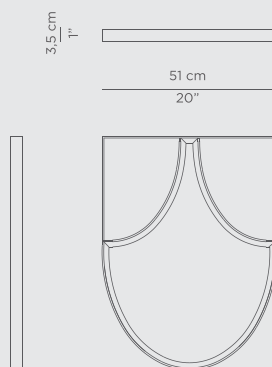

DIMENSIONS
W 80 cm | 31,5" H 203 cm | 79,92" D 50 cm | 19,69"

PRODUCT FEATURES:
Structure: Polished Brass Tubes, High Gloss Varnish
Base: Nero Marquina Marble.

DIAMOND TOWEL RACK

Diamond is a three-tier towel rack produced in polished brass and supported by a diamond shaped base built in Nero Marquina marble. Enhance your bathroom decor with this sleek and contemporary design piece produced with attractive high-end finishes.

DIMENSIONS
W 54,5 cm | 21,46" H 123 cm | 48,43" D 17 cm | 6,69"

PRODUCT FEATURES:
Base: Nero Marquina Marble
Tubes: Polished Brass, High Gloss Varnish.

EDEN TOWEL RACK

The mystic behind the name inspires Eden. This towel rack represents a part of the tree of knowledge and the tale of the birth of desire. Fully made of polished casted brass, with a base delicately engraved on the top exposing the heart of a golden tree. A golden touch to your bathroom.

DIMENSIONS
 W 60,5 cm | 23,82" H 104 cm | 40,94" D 44 cm | 17,32"

PRODUCT FEATURES:
 Base: Polished Casted Brass
 Tubes: Polished Brass, High Gloss Varnish.

GLIMMER MIRROR

Glimmer Mirror, as its name states, adds a faint and elegant light to your project. Glimmer Mirror's subtle lines and crystal details are the result of a precise handcrafted process. A precious piece of art with eight brass details that elevates any environment in a very simple way. Luxury and glamour are surely granted.

DIMENSIONS
 D 7 cm | 2,76" DIAM 110 cm | 43,31"

PRODUCT FEATURES:
 Flat Mirror
 Polished Brass Details

KOI MIRROR

The Koi Mirror shape resembles a family crest where we can identify two small carp scales and overall big one. Obviously inspired by a carp, which is a major symbol in Japanese culture, the elegance of this mirror stands out with aged brushed brass as its major color and adapts to any environment adding a luxurious and contemporaneous touch.