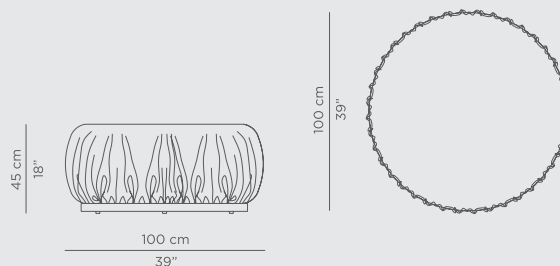

ELLA PUFF

As Ella is inspired by ancient Greece, it is not a coincidence that this puff gets you into a relaxing and elegant environment. Its softness and touch combined with its black luxurious color make the Ella Puff a one of a kind piece. Ella Puff features a soft velvet couch with an elegant polished brass contour, perfect to combine with any design type of project.

DIMENSIONS
H 45 cm | 17,72" DIAM 120 cm | 47,24"

PRODUCT FEATURES:
Bottom Ring in Polished brass
MV Velvet Fabric: MOSS XVI 24