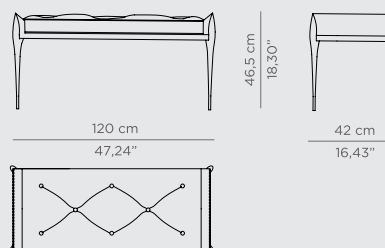

STILETTO BENCH

Stiletto is a button-tufted bench upholstered in velvet. It features brass stiletto legs that are inspired by high heels, providing a sharp and sleek look to your bathroom. It has a rectangular cushioned pad accented by little sloping arms. Feminine and seductive due to its delicate lines, it is a desirable piece for any modern luxury bathroom.

DIMENSIONS
W 120 cm | 47,24" H 48 cm | 18,9" D 44 cm | 17,32"

PRODUCT FEATURES:
Structure: Polished Brass
MV Velvet Fabric: MOSS I 34