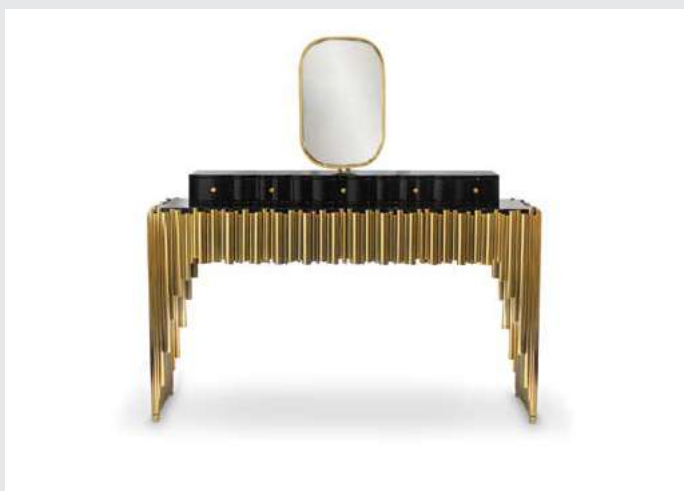

PRODUCT FEATURES:

Structure: High Gloss Black Lacquered MDF | Lined Polished Brass, High Gloss Varnish | Black Lacquered Glass
Upper Structure: High Gloss Black Lacquered MDF | Lined Polished Brass, High Gloss Varnish | Black Lacquered Glass
Bottom: High Gloss Black Lacquered MDG
Top: Black Lacquered Glass; Mirror: Mirror Rim - Polished Brass Gold Plated Pipe