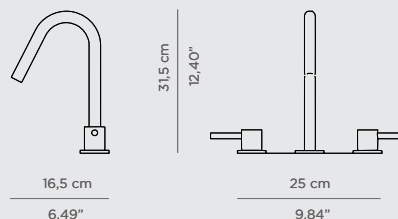

DIMENSIONS
W 20 cm | 7,87" H 7cm | 2,76" D 16,6 cm | 6,54"

PRODUCT FEATURES:
Brass - Gold Plated, Nickel Plated, Brushed Brass, Brushed Nickel, Aged Brass, among others.

ORIGIN THREE HOLE MIXER TAP | PAG.126

DIMENSIONS
 W 30 cm | 11,81" H 26,5 cm | 10,43" D 22 cm | 8,66"

PRODUCT FEATURES:
 Brass - Gold Plated, Nickel Plated, Brushed Brass, Brushed Nickel, Aged Brass, among others.

ORIGIN **THREE HOLE MIXER TAP**