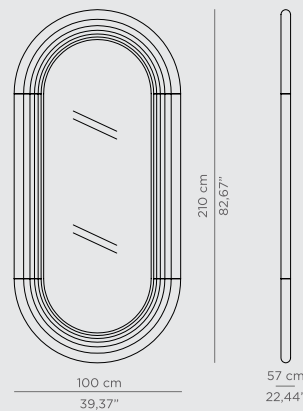

DIMENSIONS
D 7 cm | 2,76" DIAM 120,4 cm | 47,4"

PRODUCT FEATURES:
Structure: Polished Brass, High Gloss Varnish
Mirror: Flat Mirror

COLOSSEUM **MIRROR**

Colosseum is a rounded oblong mirror inspired by the most iconic buildings from Ancient Rome, because of its massive size and concentric shape. It features a frame produced in polished brass accented by an LED strip around the whole body.