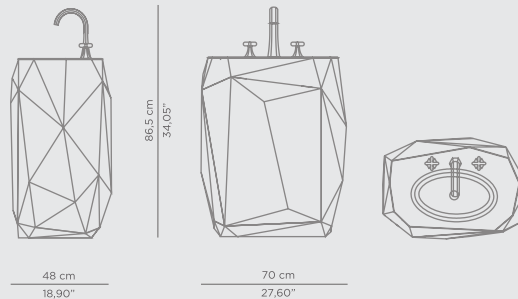

DIAMOND FREESTANDING

The Diamond freestanding turns heads wherever it stands. It features a wooden structure finished in a high gloss black varnish, a color that contrasts perfectly with the interior, covered in gold leaf. Besides its irregular shape, it has a built-in oval sink with a translucent black finishing.

DIMENSIONS
W 70 cm | 27,56" H 86,5 cm | 34,06" D 48 cm | 18,9"

PRODUCT FEATURES:
Structure: Wood; Outside: Black lacquered, High gloss varnish
Base/Inside: Gold leaf; Sink/Cover: Black lacquered glass; Water drainage: Wall.

EDEN FREESTANDING

Eden is a freestanding inspired by the shape of a tree stump. This amazing organically shaped freestanding is made of casted aluminum, and its built-in sink has a special rough textured surface, reminding of growth rings.

DIMENSIONS
W 59 cm | 23,23" H 81 cm | 31,89" D 46 cm | 18,11"

PRODUCT FEATURES:
Structure: Gold Plated Casted Aluminum
Water drainage: Floor.