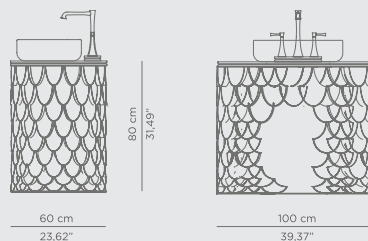

DIMENSIONS

H 7 cm | 2,76" D 167 cm | 65,75"

PRODUCT FEATURES:

Structure: Aluminum | Gold-plated brass Tubes; Tub: Fiberglass, White enamel; Water drainage: Floor.

SYMPHONY OVAL **BATHTUB**

Like a perfect symphony, we created this bathtub. The gold-plated brass tubes stand out on this oval-shaped design, giving it the elegant yet luxurious look you are searching for. The tub is made of white casted iron giving it a clean look that is perfect for any luxury bathroom project.

DIMENSIONS

W 185 cm | 72,83" H 64,5 cm | 25,39" D 91 cm | 35,83"

PRODUCT FEATURES:

Product Features:

Structure: Gold-plated brass Tubes

Tub: White Casted Iron

Water drainage: Floor

0.2 PRODUCT CATEGORIES

 **GOLD ONYX SURFACE** | PAG.138

 **TORTOISE MIRROR** | PAG.083

DIAMOND THREE HOLE MIXER TAP | PAG.126 

TORTOISE SINGLE WASHBASIN | PAG.057 

TECHNICAL INFORMATION

WASHBASINS

CROCHET WASHBASIN

Crochet Washbasin features the traditional Portuguese knitting technique with the most modern design. Its countertop is in marble and the two vessel sinks in polished brass, supported by French-style feet, referring to the antique furniture. Definitely a timeless design piece!

DIMENSIONS

W 160 cm | 62,99" H 85 cm | 33,46" D 60 cm | 23,62"

PRODUCT FEATURES:

Structure: Glossy White-Cream Lacquered Wood | Knitting Polished Brass Details; Top: Estremoz Marble; Feet: French Style Polished Brass, High Gloss Varnish; Sink: Polished Brass, High Gloss Varnish; Water drainage: Wall.