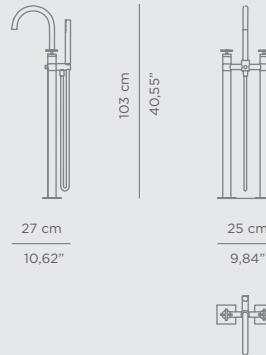

DIMENSIONS
W 18 cm | 7,09" H 120 cm | 47,24" D 24 cm | 9,45"

PRODUCT FEATURES:
Brass - Gold Plated, Nickel Plated, Brushed Brass, Brushed Nickel, Aged Brass, among others.

BOURGEOIS II W/ HAND SHOWER TAP

DIMENSIONS
W 28 cm | 11,02" H 102 cm | 40,16" D 30 cm | 11,81"

PRODUCT FEATURES:
Brass - Gold Plated, Nickel Plated, Brushed Brass, Brushed Nickel, Aged Brass, among others.

NAU MOUNTING FLOOR MIXER TAP