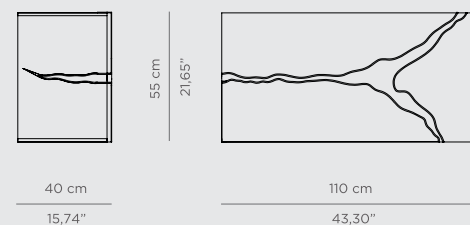

DIMENSIONS

W 90 cm | 35,43" H 53,7 cm | 21,14" D 55 cm | 21,65"

PRODUCT FEATURES:

Structure: Walnut root with brass hammered polished details
 Inside: Poplar Root Veneer; One drawer with a handmade brass handle.; Water drainage: Wall.