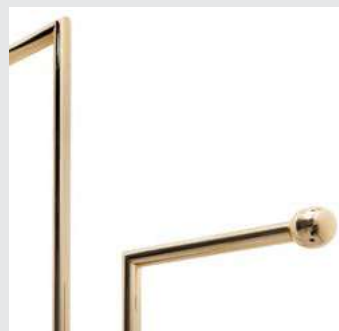

KOI TOWEL RING

Inspired by the Japanese carp, this piece shines with its golden look and contemporaneous design. The Koi Towel Ring follows the Japanese Koi collection inspiration. Made out of three scales, this beautiful item adapts to the most luxury bathroom designs.

DIMENSIONS
H 11 cm | 4,33" DIAM 20 cm | 7,87"

PRODUCT FEATURES:
Aged Brushed Brass, Matt Varnish

NEWTON TOWEL RACK

Newton is a three-tier towel rack produced in polished brass and supported by gold and black spheres. It is a revolutionary statement piece created to fulfill the needs of those who are looking for the best in contemporary furniture design mixed with exquisite details and high-quality materials. Enhance your bathroom decor with this sleek and contemporary design piece produced with attractive high-end finishes.

DIMENSIONS
W 62 cm | 24,41" H 120 cm | 47,24" D 36 cm | 14,17"

PRODUCT FEATURES:
Tubes: Polished Brass; High Gloss Varnish
Base: Black lacquered brass aluminum spheres with high gloss varnish finishing and some gold-plated spheres.