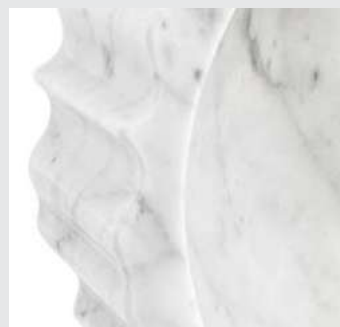

SILK VESSEL SINK

This elegant Silk Vessel Sink is handcrafted in a majestic marble. With soft edges and round details that resembles Silk, a noble fabric known for its delicate texture, this Vessel Sink can be produced in different marble types, allowing you to match it with your favourite colours.

DIMENSIONS
W 49 cm | 19,29" H 14 cm | 5,51" D 33 cm | 12,99"

PRODUCT FEATURES:
Carrara marble. Other options under quote: Nero Marquina Marble and Portoro Gold Marble.

SYMPHONY VESSEL SINK

The cogwheel-shaped design of this vessel sink stands out for its contemporary design. Available in three different marbles you are able to take your creations to a completely new level combining it with endless colours, while adding a touch of elegance and mystery to any bathroom.

DIMENSIONS
H 16,5 cm | 6,5" DIAM 42 cm | 16,54"

PRODUCT FEATURES:
Nero Marquina Marble.