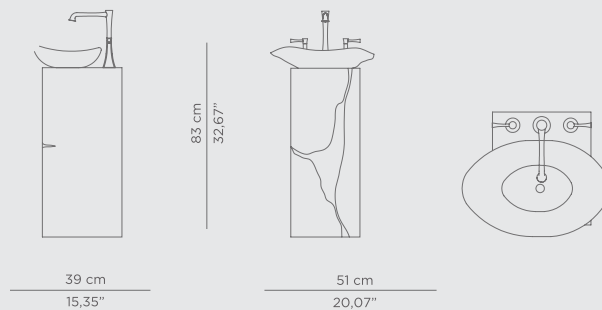

LAPIAZ **FREESTANDING**

Lapiaz Marble Freestanding is inspired by the typical karst formations produced by the dissolution of limestone rocks. Its high gloss black lacquered interiors are enhanced by a silver-plated fissure and a vessel sink produced in the finest Nero Marquina marble. Definitely, a statement freestanding that stands out in any bathroom project.

DIMENSIONS

W 59 cm | 23,23" H 94,5 cm | 37,2" D 39,5 cm | 15,55"

PRODUCT FEATURES:

Structure: High gloss black lacquered wood; Coated with a sheet of stainless steel.; Tear: Nickel-plated brass; Inside: High gloss black lacquered; Sink: Nero Marquina Marble.

LAPIAZ MARBLE **FREESTANDING**

Lapiaz Marble Freestanding is inspired by the typical karst formations produced by the dissolution of limestone rocks. Its high gloss black lacquered interiors are enhanced by a silver-plated fissure and a vessel sink produced in the finest Nero Marquina marble. Definitely, a statement freestanding that stands out in any bathroom project.

DIMENSIONS

W 35 cm | 13,78" D 39 cm | 15,35" H 83 cm | 32,68"

PRODUCT FEATURES:

Structure: High gloss black lacquered wood; Coated with a sheet of stainless steel.; Tear: Nickel-plated brass; Inside: High gloss black lacquered; Sink: Nero Marquina Marble.