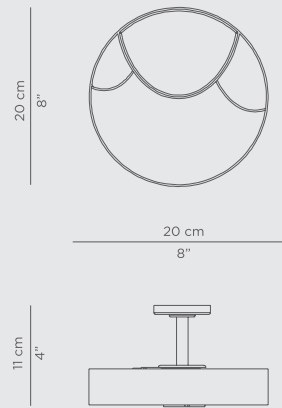

KOI TOWEL RING

Inspired by the Japanese carp, this piece shines with its golden look and contemporaneous design. The Koi Towel Ring follows the Japanese Koi collection inspiration. Made out of three scales, this beautiful item adapts to the most luxury bathroom designs.

DIMENSIONS
H 11 cm | 4,33" DIAM 20 cm | 7,87"

PRODUCT FEATURES:
Aged Brushed Brass, Matt Varnish