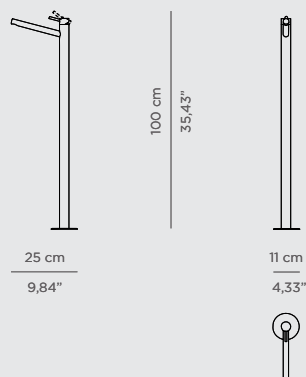

DIMENSIONS
W 18 cm | 7,09" H 120 cm | 47,24" D 24 cm | 9,45"

PRODUCT FEATURES:
Brass - Gold Plated, Nickel Plated, Brushed Brass, Brushed Nickel, Aged Brass, among others.

BOURGEOIS II W/ HAND SHOWER TAP

DIMENSIONS
W 28 cm | 11,02" H 102 cm | 40,16" D 30 cm | 11,81"

PRODUCT FEATURES:
Brass - Gold Plated, Nickel Plated, Brushed Brass, Brushed Nickel, Aged Brass, among others.

NAU MOUNTING FLOOR MIXER TAP

DIMENSIONS
W 25 cm | 9,84" H 110 cm | 43,31" D 27 cm | 10,63"

PRODUCT FEATURES:
Brass - Gold Plated, Nickel Plated, Brushed Brass, Brushed Nickel, Aged Brass, among others.

ORIGIN W/ HAND SHOWER TAP

Origin Mounting Floor Mixer with Hand Shower Tap is a beautiful contemporary mounting floor mixer tap. This product stands out for its elegant look that bounds easily with any of our bathtubs due to its freestanding functionality.

DIMENSIONS
W 11 cm | 4,33" H 96 cm | 37,8" D 25 cm | 9,84"

PRODUCT FEATURES:
Brass - Gold Plated, Nickel Plated, Brushed Brass, Brushed Nickel, Aged Brass, among others.

ORIGIN **MOUNTING FLOOR MIXER TAP**