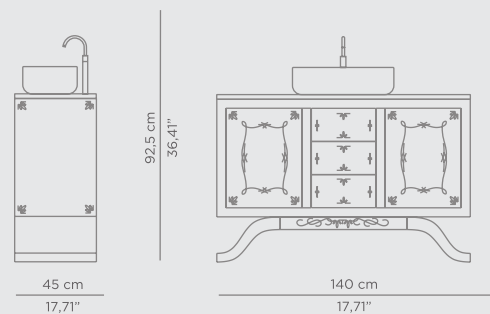

METROPOLITAN WASHBASIN

Inspired in The Metropolitan Museum of Art, this washbasin resembles a central mausoleum structure, blending the contemporary chic urban attitude with the classic sober lines. The wooden structure and feet are black lacquered with a high gloss black varnish, featuring a carefully handcrafted carving detail on the glass doors. It has a countertop and rectangular sink made of Nero Marquina marble, making this piece extremely elegant and luxurious.

DIMENSIONS

W 140 cm | 55,12" H 95 cm | 37,4" D 45,5 cm | 17,91"

PRODUCT FEATURES:

Structure: Wood with black lacquered hand-carved mirror on top; Top: Nero Marquina Marble; Sink: Nero Marquina Marble; Feet: Black Lacquered High Gloss Varnish; Water drainage: Wall