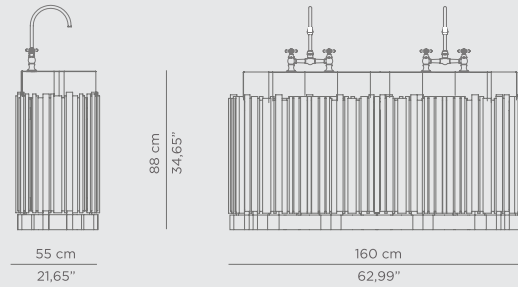

DIMENSIONS

W 140 cm | 55,12" H 95 cm | 37,4" D 45,5 cm | 17,91"

PRODUCT FEATURES:

Structure: Wood with black lacquered hand-carved mirror on top; Top: Nero Marquina Marble; Sink: Nero Marquina Marble; Feet: Black Lacquered High Gloss Varnish; Water drainage: Wall

DIMENSIONS
W 125 cm | 49,21" H 85 cm | 33,46" D 51 cm | 20,08"

PRODUCT FEATURES:
Structure: Casted aluminum, High gloss black lacquered | ;
Polished Brass spheres, High gloss varnish; Top: Casted brass, High gloss varnish; Sink: Polished brass, High gloss varnish; Water drainage: Wall.

DIMENSIONS
W 140 cm | 55,12" H 85 cm | 33,46" D 52 cm | 20,47"

PRODUCT FEATURES:
Structure: High Gloss Black Lacquered Wood with one drawer
Sink: Hand worked Ibiza Marble; Water drainage: Wall.

SYMPHONY WASHBASIN