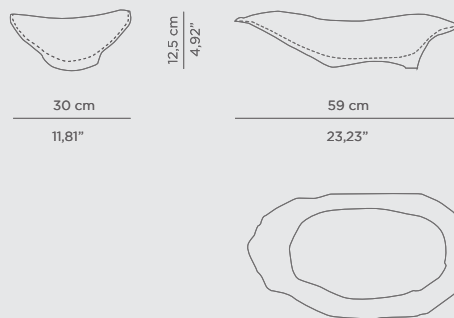

DIMENSIONS
L 56 cm | 22,05" W 48 cm | 18,90" H 11 cm | 4,33"

PRODUCT FEATURES:
Estremoz marble.

LAPIAZ **VESSEL SINK**

The Lapiaz vessel sink made of casted brass can be Gold, Nickel and Copper Plated or even lacquered in any colour. This irregular shaped piece will add to your bathroom the modern look you are searching for. You are able to combine it with many coloured bases and taps from any size or shape creating your own unique design.

DIMENSIONS
W 59 cm | 23,23" H 11 cm | 4,33" D 31 cm | 12,2"

PRODUCT FEATURES:
Casted Brass.

LAPIAZ MARBLE **VESSEL SINK**

The Lapiaz Marble vessel sink features soft, delicate and unpredictable veins, which gives this collection elegance and glamour, as well as the ability to adapt to both classic and modern environments. This irregular shaped piece will add to your bathroom the modern look you are searching for. You are able to combine it with many coloured bases and taps from any size or shape creating your own unique design.