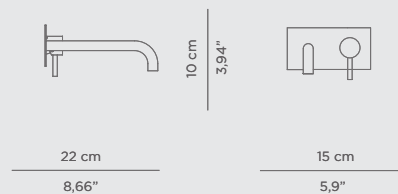

DIMENSIONS
W 11 cm | 4,33" H 110 cm | 43,31" D 25 cm | 25"

PRODUCT FEATURES:
Brass - Gold Plated, Nickel Plated, Brushed Brass, Brushed Nickel, Aged Brass, among others.

ATO COLLECTION

WALL TAPS

Contemporary or classic, these taps are the perfect option for your bathroom furniture and will surely add the elegance and glamour it your vanity deserves.

DIMENSIONS
W 20,5 cm | 8,07" H 6 cm | 2,36" D 17 cm | 6,69"

PRODUCT FEATURES:
Brass - Gold Plated, Nickel Plated, Brushed Brass, Brushed Nickel, Aged Brass, among others.

FLOW **WALL MIXER TAP**

Flow Wall Mixer Tap is a beautiful elegant wall mixer tap. This product stands out for its versatile look that bounds easily with any washbasin, freestanding or vessel sink.