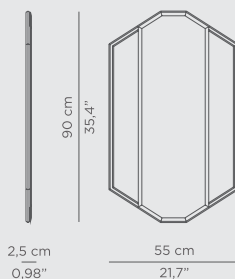

PETRA TOWEL RACK

This towel rack materializes the ancient inspirations of the City of Petra into the modern world. As the hand-carved block of Carrara Marble fuses with the polished brass tub, the Petra towel rack reveals its full splendor. A statement product created for those looking for the best in contemporary furniture design mixed with ravishing details and high-quality materials.

DIMENSIONS
W 30 cm | 11,81" D 30 cm | 11,81" H 121 cm | 47,63"

PRODUCT FEATURES:
Base: Carrara Marble; Tubes: Polished Brass, High Gloss Varnish