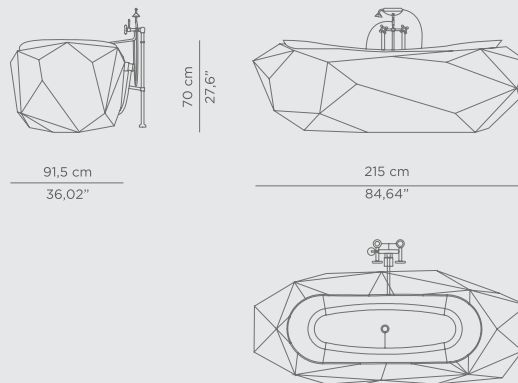

DIAMOND **BATHTUB**

The Diamond Bathtub turns heads wherever it stands. It features a wooden structure finished in a high gloss black varnish, a color that contrasts perfectly with the golden painted rim, covered in high gloss varnish. Besides its irregular shape inspired on its jewel's name, it has a built-in oval tub that will provide you the most comfortable soak.

PRODUCT FEATURES:

Structure: Fiber glass, High gloss black lacquered ; Tub: Casted iron, High gloss black lacquered | Gold painted stripe, High gloss varnish; Drainage: Floor.

KOI **BATHTUB**

The Koi bathtub features an aged brushed brass structure resembling the scales pattern of the Japanese Koi carp. The glossy gold painted iron tub has an oval shape, making it the perfect combination between bold design and modern features. The name of this contemporary bathtub and the Japanese word for love are homophones, making the carp a symbol of love and affection.

PRODUCT FEATURES:

Structure: Brushed Aged Brass, Matt Varnish; Tub: Casted Iron, Gold painted, High gloss varnish; Water drainage: Floor.