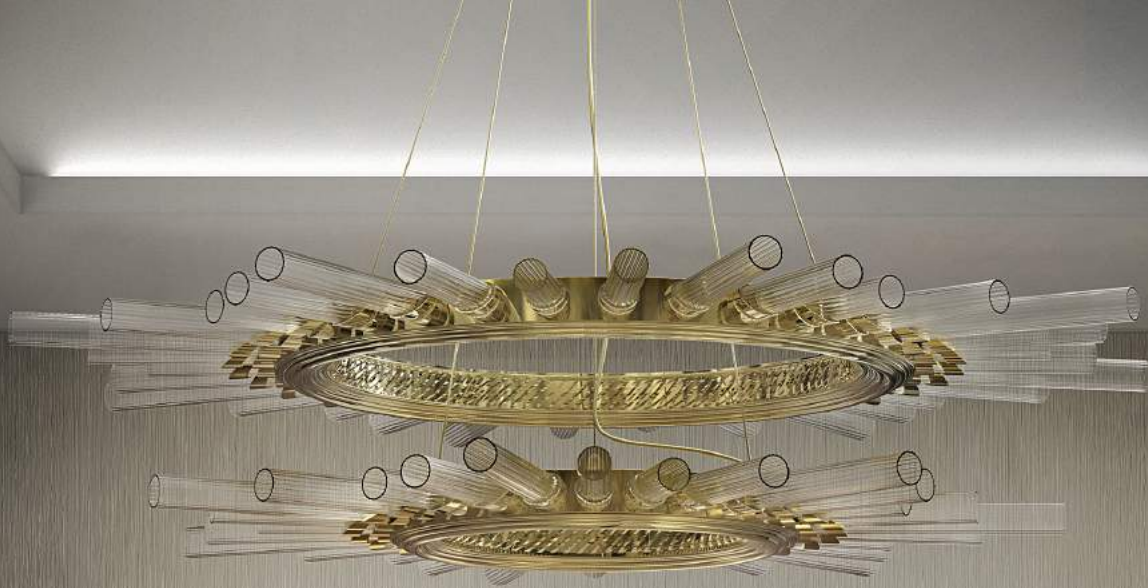

BABEL

WALL

An original and exquisite décor fixture with an unmistakable presence, Babel wall lamp adds a classical appeal to any environment. The craftsman's crystal work singularity shines back in the circular surfaces where smooth, glamorous shades are reflected and held by a gold plated brass ring. A sublime item for a perfect ambience.

MAJESTIC II

SUSPENSION

The Majestic Suspension takes the form of two delicate lighting fixtures whose golden plated brass and crystal glass cylinders create an outstanding and exclusive design. With fine attention to detail, the craftsmanship of the Majestic II enables an exquisite and passionate atmosphere to any environment.