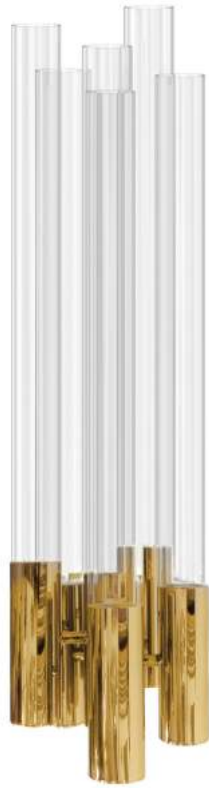

BURJ

PENDANT

This exuberant pendant is inspired by the stunning Burj Al Arab Hotel. Like a symbol of the modern age and luxury tied by a simple string.

BURJ

WALL

This wall fixture fully made of gold plated brass transmits elegance and sophistication. With delicate handmade crystal glass tubes, this piece brings a magical sensation to every space.