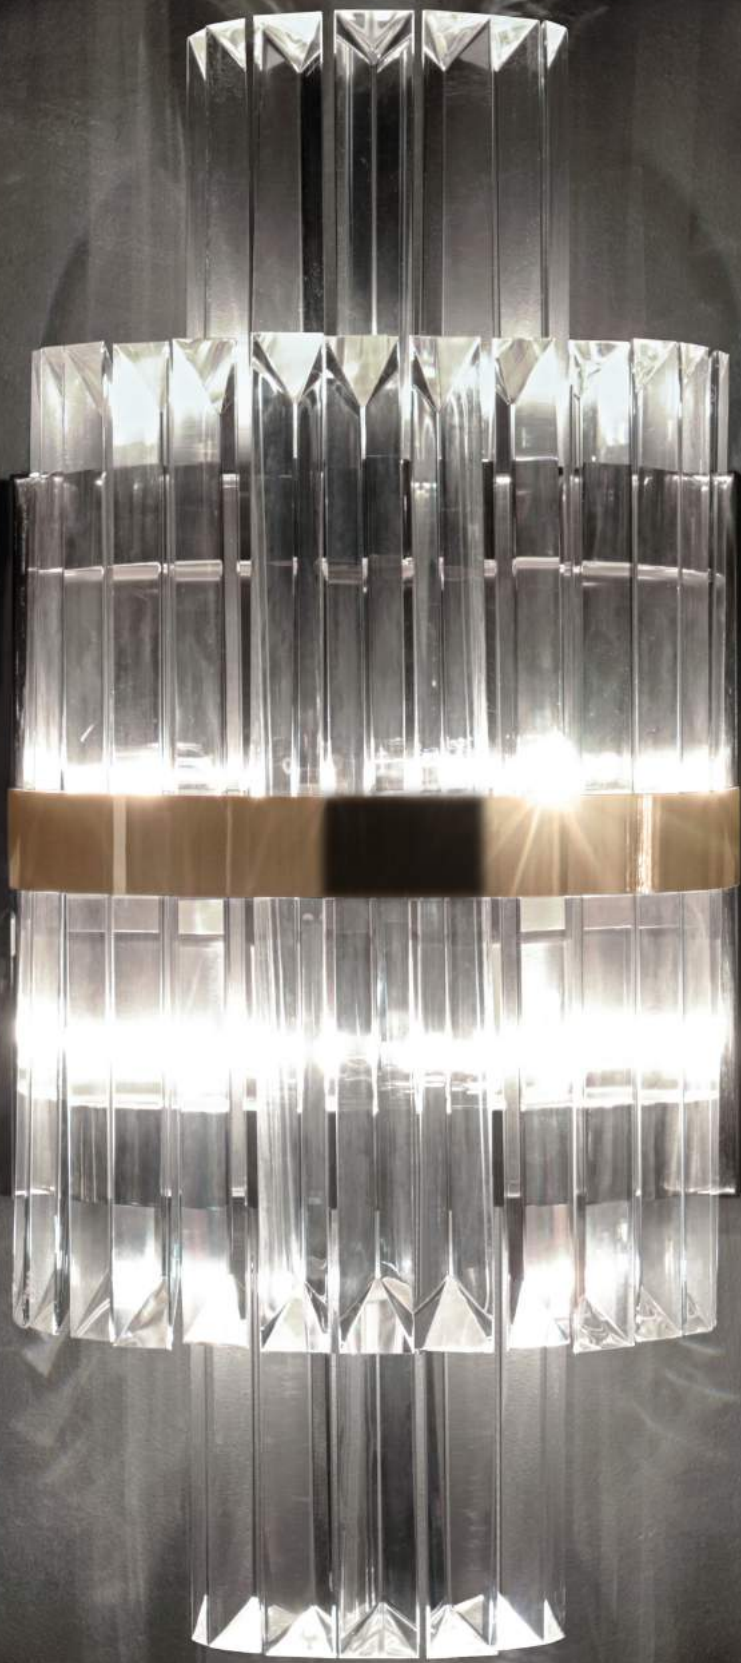

LIBERTY

PENDANT

Inspired by The Statue of Liberty, this design was thought to enlighten any ambiance. Made with brass and crystal glass this masterpiece will bring the right luminosity to your home. After the huge success of the Liberty Wall, Liberty Pendant was the right path. More than an accessory, this pendant light is a brilliant solution to any space.

This highly detailed combination of brass and crystal glass with marble creates a sublime piece of design.

LIBERTY I

WALL

This design presents sublime lines, yet gives at the same time a complex and rich aspect in details. It is very suited for the entrance hall and corridors. The design of Liberty I was created to bring the right brightness for your home decoration and gets its inspiration on the warmth of the statue of liberty torch.

WAX

WALL

The Wax collection brings an ancient luxury feel, with a contemporaneous variation. This wall fixture fully made of gold plated brass, brings a modern twist to any environment, despite being inspired in the ancient times. Composed of several fine tubes of handmade crystal glass that flow over unique and with a particular shape, gold plated brass. A graceful and unique piece fully made of the best high-end materials.