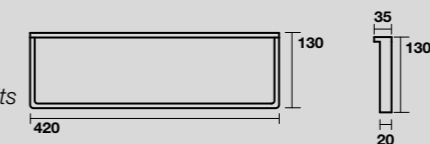

9209
Piede in metallo per mobili
Metal support for vanity units