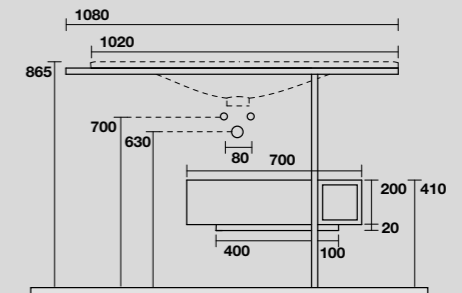

THELMA STRUTTURA A TERRA PER LAVABO SHAPE 102 CM
THELMA FLOOR-STANDING VANITY UNIT FOR 102 CM SHAPE WASHBASIN