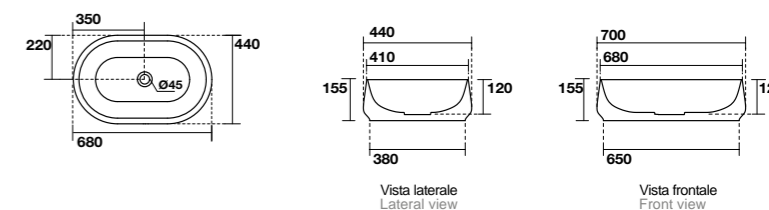

4605
F10 lavabo appoggio ovale 56x44 cm.
Disponibile anche in KERASAN+TECH.
F10 56x44 cm oval countertop basin.
Also available in KERASAN+TECH.