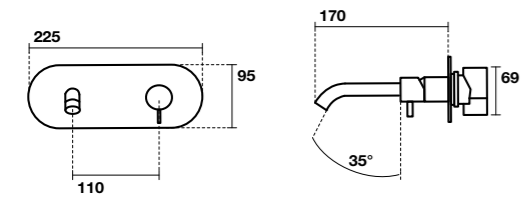

9228

Mix incasso lavabo.
Wall-mounted basin mixer tap.