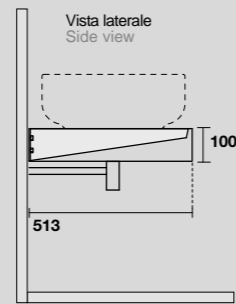

7336
Mensola sospesa 140 cm
140 cm wall-hung countertop