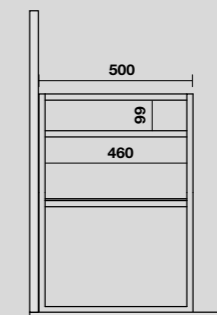

LAVABO SHAPE 102 CM
SHAPE 102 CM WASHBASIN

LAVABO SHAPE 102 CM
SHAPE 102 CM WASHBASIN

LOUISE STRUTTURA A TERRA
LOUISE FLOOR-STANDING VANITY UNIT

LOUISE STRUTTURA A TERRA PER LAVABO SHAPE 102 CM
LOUISE FLOOR-STANDING VANITY UNIT FOR 102 CM SHAPE WASHBASIN