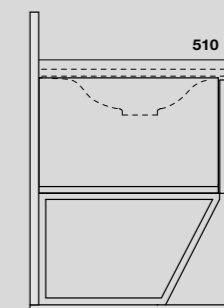

SHAPE MOBILE A TERRA PER LAVABO SHAPE 122 CM
FLOOR-STANDING VANITY UNIT FOR 122 CM SHAPE WASHBASIN