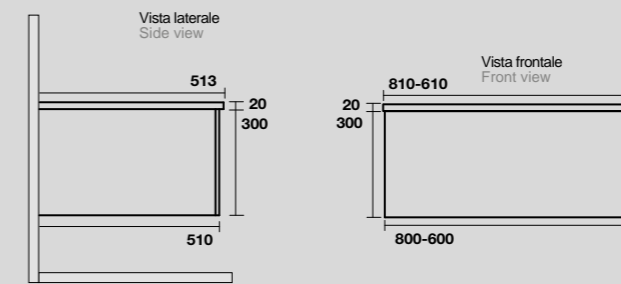

**MOBILE SOSPESO
WALL-HUNG VANITY UNIT**

7439
Mobile sospeso cm 60 con
cassetto push&pull
60 cm wall-hung vanity unit
with push to open drawer

7440
Mobile sospeso cm 80 con
cassetto push&pull
80 cm wall-hung vanity unit
with push to open drawer