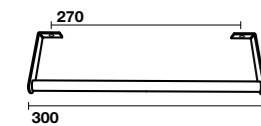

Kerasan si riserva di apportare in qualsiasi momento modifiche tecniche, costruttive e dimensionali utili al miglioramento dei propri prodotti; pesi e misure sono da considerarsi indicativi. Le tonalità dei sanitari, a causa delle peculiarità della lavorazione ceramica, sono suscettibili di lievi variazioni da considerarsi in tolleranza. Gli allestimenti fotografici sono realizzati a fini estetici e non indicano soluzioni d'installazione.

Kerasan reserves the right to carry out, at any time, technical, dimensional, and structural modifications to improve its products; weights and measures are shown only as guidance. The shades of the glazes on sanitary ware are susceptible to slight changes which should be considered with tolerance, due to the peculiarities of the ceramic manufacturing process. The settings in the photographs are for aesthetic purposes only and they do not necessarily indicate any installation solutions.