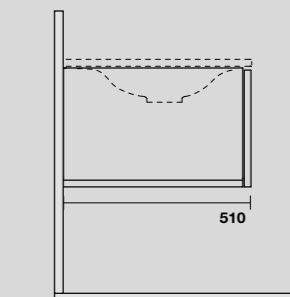

LAVABO SHAPE 102 CM
SHAPE 102 CM WASHBASIN

LAVABO SHAPE 102 CM
SHAPE 102 CM WASHBASIN

SHAPE MOBILE SOSPESO
SHAPE WALL-HUNG VANITY UNIT

SHAPE MOBILE SOSPESO PER LAVABO SHAPE 102 CM
WALL-HUNG VANITY UNIT FOR 102 CM SHAPE WASHBASIN