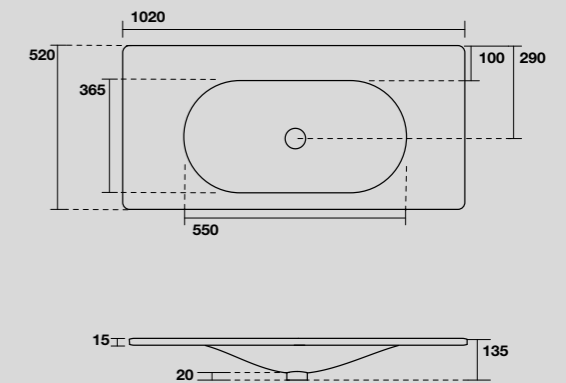

LAVABO SHAPE 102 CM
SHAPE 102 CM WASHBASIN