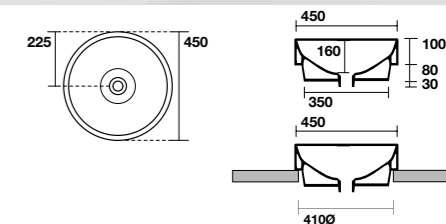

3558
CENTO lavabo appoggio o incasso Ø 35 cm.
CENTO Ø 35 cm countertop or semi-recessed basin.