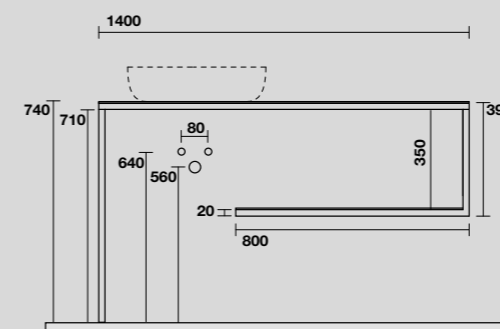

9332k5 LOUISE / 9332k6 LOUISE