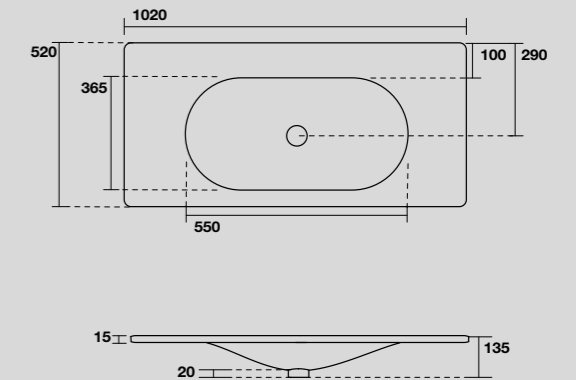

LAVABO SHAPE 102 CM
SHAPE 102 CM WASHBASIN