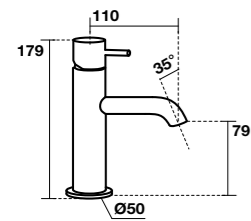

RUBINETTI E PORTASALVIETTE
TAPS AND TOWEL RACKS

9226

Mix lavabo senza scarico.
Basin mixer tap without pop-up rod.