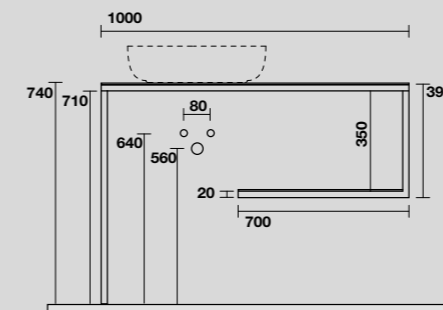

9332k1 LOUISE / 9332k2 LOUISE