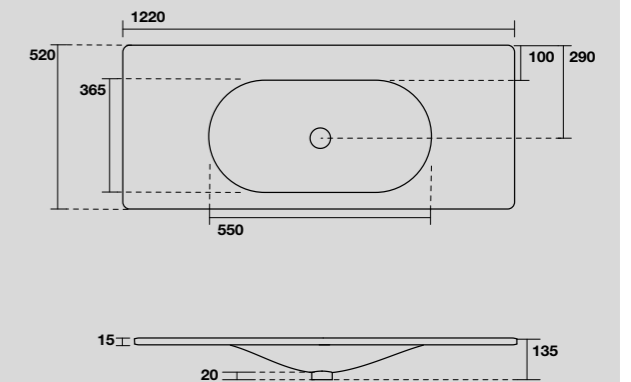

LAVABO SHAPE 122 CM
SHAPE 122 CM WASHBASIN