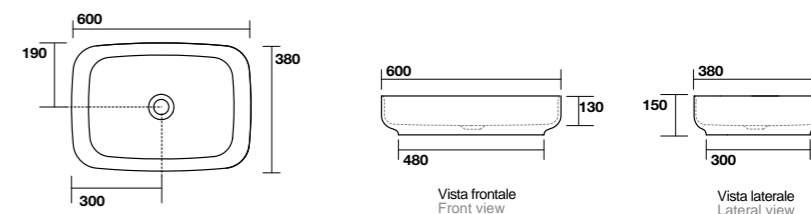

4601
ON lavabo appoggio 43x43 cm.
Disponibile anche in KERASAN+TECH.
ON 43x43 cm countertop basin.
Also available in KERASAN+TECH.

4602
ON lavabo appoggio 70x43 cm.
Disponibile anche in KERASAN+TECH.
ON 70x43 cm countertop basin.
Also available in KERASAN+TECH.

5141
TRIBECA lavabo appoggio 60x38 cm.
TRIBECA 60x38 cm countertop basin.

5140
TRIBECA lavabo appoggio monoforo 60x43 cm.
Disponibile anche in KERASAN+TECH.
TRIBECA 60x43 cm single hole countertop basin.
Also available in KERASAN+TECH.