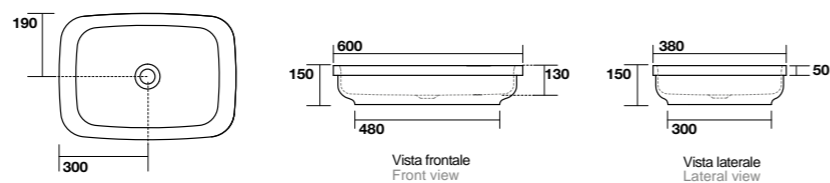

3558
CENTO lavabo appoggio o incasso Ø 35 cm.
CENTO Ø 35 cm countertop or semi-recessed basin.

5142
TRIBECA lavabo appoggio o incasso monoforo 60x43 cm.
Disponibile anche in KERASAN+TECH.
TRIBECA 60x43 cm countertop or semi-recessed basin.
Also available in KERASAN+TECH.

5143
 TRIBECA lavabo appoggio o incasso 60x38 cm.
 Disponibile anche in KERASAN+TECH.
 TRIBECA 60x38 cm countertop or semi-recessed basin.
 Also available in KERASAN+TECH.

4802
 Lavabo appoggio FLUTE Ø 40 H 29 cm.
 FLUTE Ø 40 H 29 cm countertop basin.