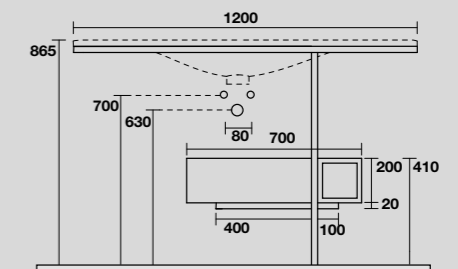

THELMA STRUTTURA A TERRA PER LAVABO SHAPE 122 CM
THELMA FLOOR-STANDING VANITY UNIT FOR 122 CM SHAPE WASHBASIN