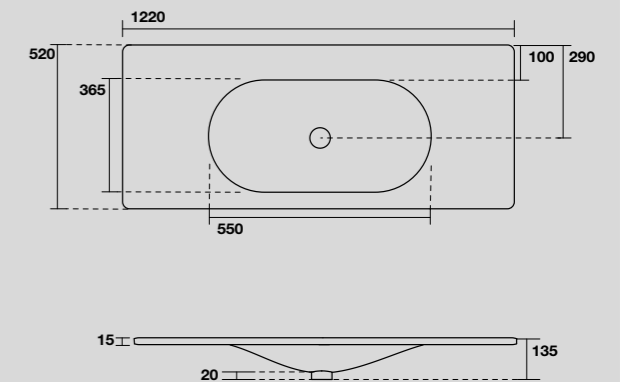

LAVABO SHAPE 122 CM
SHAPE 122 CM WASHBASIN