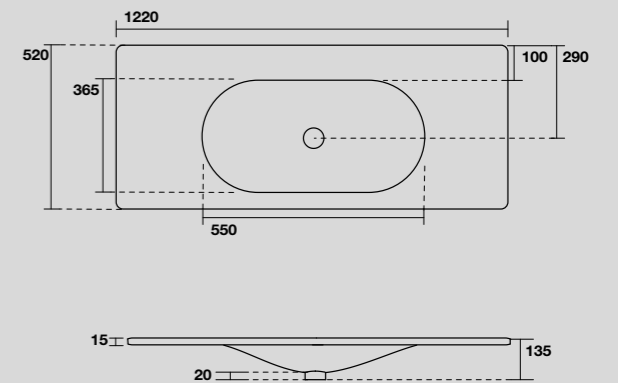

LAVABO SHAPE 122 CM
SHAPE 122 CM WASHBASIN