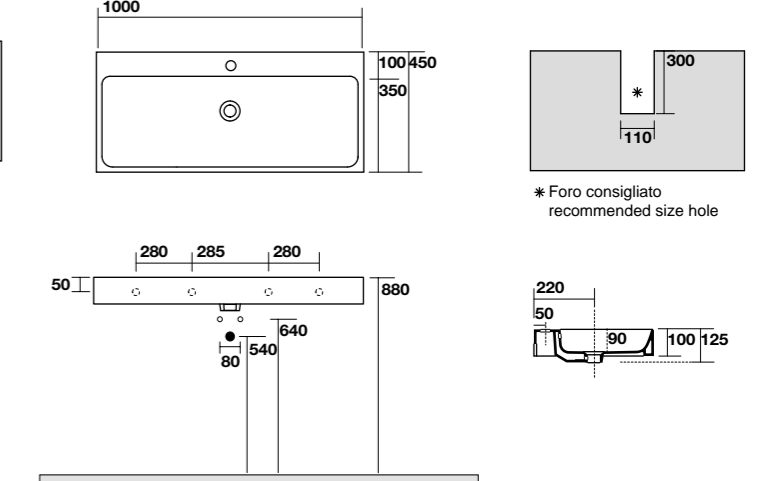

3583

Lavabo 100x45 cm sospeso, appoggio monoforo tutta vasca.
100x45 cm single hole wall-hung or countertop washbasin without side shelf space.