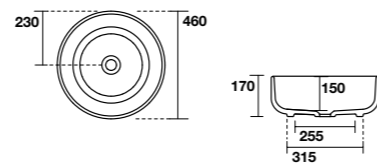

4601
ON lavabo appoggio 43x43 cm.
Disponibile anche in KERASAN+TECH.
ON 43x43 cm countertop basin.
Also available in KERASAN+TECH.