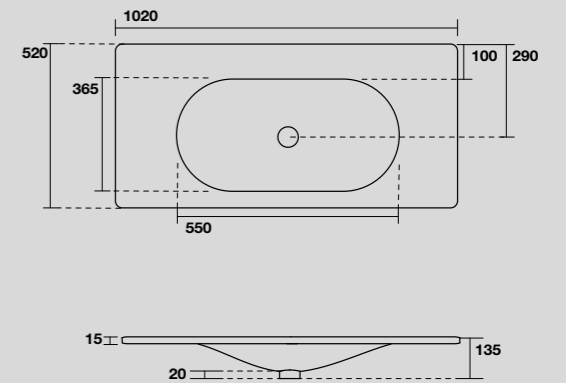

LAVABO SHAPE 102 CM
SHAPE 102 CM WASHBASIN