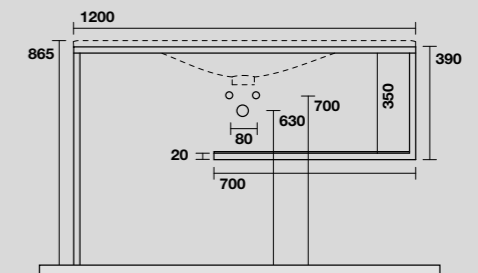

LOUISE STRUTTURA A TERRA PER LAVABO SHAPE 122 CM
LOUISE FLOOR-STANDING VANITY UNIT FOR 122 CM SHAPE WASHBASIN

9333k4
LOUISE struttura a terra in acciaio inox nero matt con ripiano in gres bianco per Lavabo Shape 122 cm.
LOUISE floor-standing black stainless steel vanity unit with white gres shelf for 122 cm Shape washbasin.