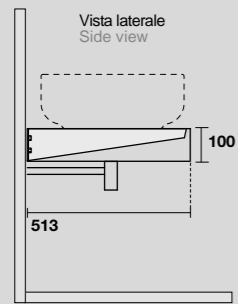

**MENSOLE
COUNTERTOPS**

7335
Mensola sospesa 120 cm
120 cm wall-hung countertop