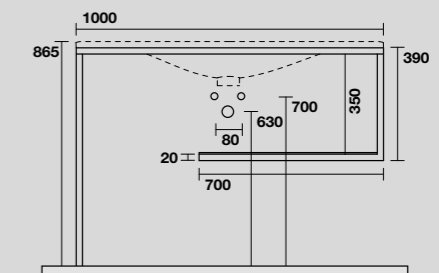

LOUISE STRUTTURA A TERRA PER LAVABO SHAPE 102 CM
LOUISE FLOOR-STANDING VANITY UNIT FOR 102 CM SHAPE WASHBASIN

9333k2
LOUISE struttura a terra in acciaio inox nero matt
con ripiano in gres bianco per lavabo Shape 102 cm.
*LOUISE floor-standing matt black stainless steel vanity unit with
white gres shelf for 102 cm Shape washbasin.*