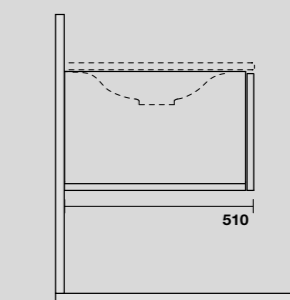

SHAPE MOBILE SOSPESO PER LAVABO SHAPE 122 CM
WALL-HUNG VANITY UNIT FOR 122 CM SHAPE WASHBASIN