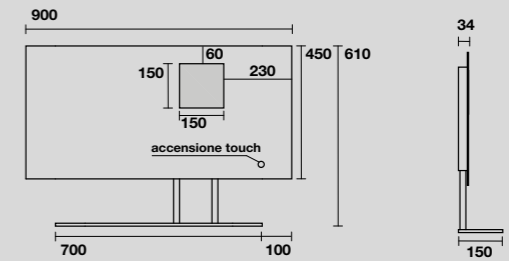

**SPECCHI
MIRRORS**

932731