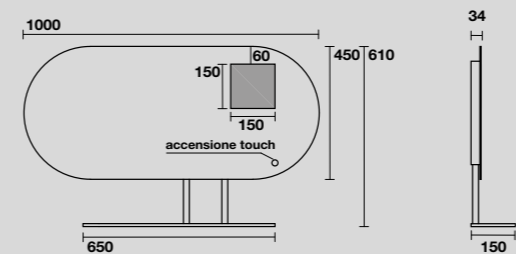

**SPECCHI
MIRRORS**

933031