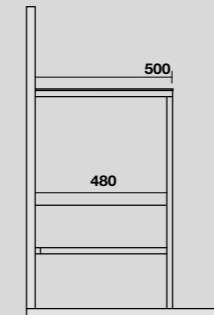

9323k1 THELMA / 9323k2 THELMA