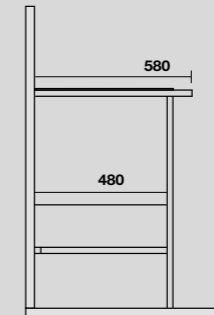

9323k5 THELMA / 9323k6 THELMA