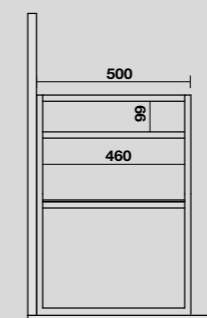

9332k3 LOUISE / 9332k4 LOUISE