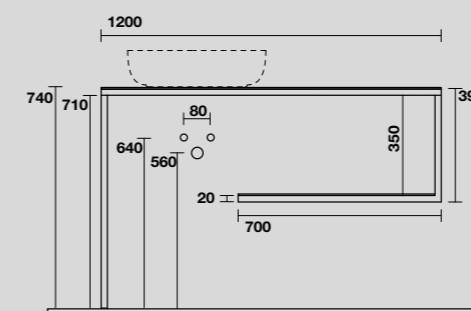

9332k3 LOUISE / 9332k4 LOUISE