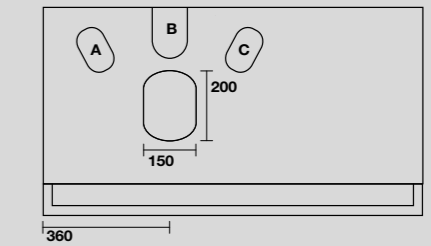

LAVABI COMPATIBILI CON PREFORI SUL PIANO:
PREFORO A (SX) : 5344-4601-4604-4302-4605-5141-5343
PREFORO B (CENTRO) : 5344-4601-4602-4604-4605-4606-5141-5140-0285-5343
PREFORO C (DX) : 5344-4601-4604-4605-4302-5141-5343