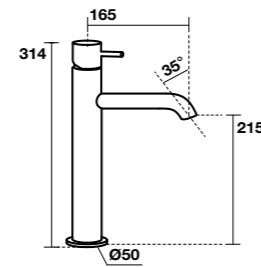

9227

Mix lavabo alto senza scarico.
High spout basin mixer tap without pop-up rod.