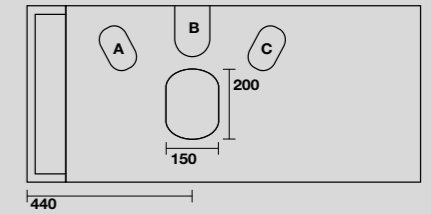

LAVABI COMPATIBILI CON PREFORI SUL PIANO:
PREFORO A (SX) : 5344-4601-4604-4302-4605-5141-5343
PREFORO B (CENTRO) : 5344-4601-4602-4604-4605-4606-5141-5140-0285-5343
PREFORO C (DX) : 5344-4601-4604-4605-4302-5141-5343