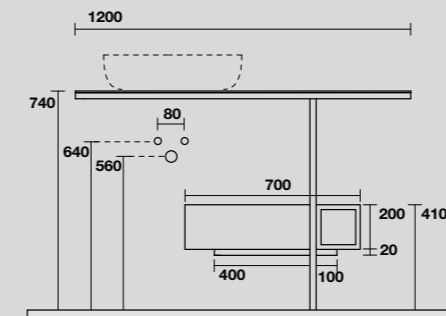

9323k3 THELMA / 9323k4 THELMA