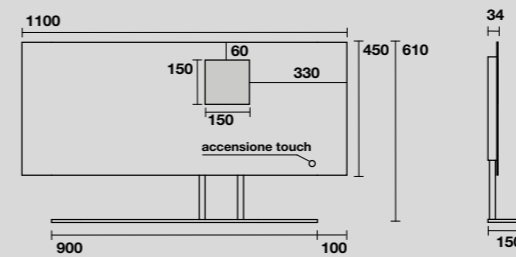

**SPECCHI
MIRRORS**

932831