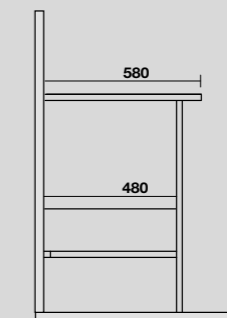

THELMA STRUTTURA A TERRA PER LAVABO SHAPE 122 CM
THELMA FLOOR-STANDING VANITY UNIT FOR 122 CM SHAPE WASHBASIN