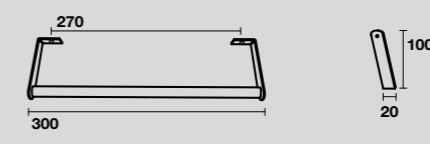

9220
Porta salviette mensola
in legno
Towel rail for wooden
countertops