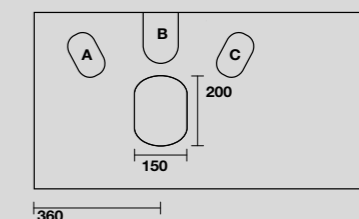

LAVABI COMPATIBILI CON PREFORI SUL PIANO:
PREFORO A (SX) : 5344-4601-4604-4302-4605-5141-5343
PREFORO B (CENTRO) : 5344-4601-4602-4604-4605-4606-5141-5140-0285-5343
PREFORO C (DX) : 5344-4601-4604-4605-4302-5141-5343