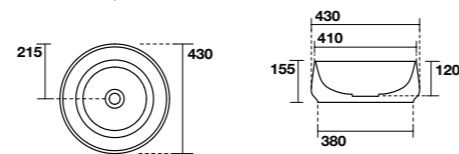

4860

Piatto copripiletta in ceramica
Ceramic drain cover

7335

Mensola sospesa cm 120
120 cm wall-hung countertop

TECHNICAL DATA

KERASAN

4604
F10 lavabo appoggio Ø 43 H 15,5 cm.
Disponibile anche in KERASAN+TECH.
F10 Ø 43 H 15,5 cm countertop basin.
Also available in KERASAN+TECH.