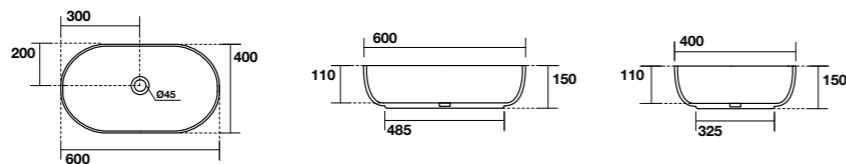

4860

Piatto copripiletta in ceramica
Ceramic drain cover

7335

Mensola sospesa cm 120
120 cm wall-hung countertop

TECHNICAL DATA

KERASAN

4604
F10 lavabo appoggio Ø 43 H 15,5 cm.
Disponibile anche in KERASAN+TECH.
F10 Ø 43 H 15,5 cm countertop basin.
Also available in KERASAN+TECH.

4606
F10 Lavabo appoggio ovale 70x44 cm.
Disponibile anche in KERASAN+TECH.
F10 70x44 cm oval countertop basin.
Also available in KERASAN+TECH.

4605
F10 lavabo appoggio ovale 56x44 cm.
Disponibile anche in KERASAN+TECH.
F10 56x44 cm oval countertop basin.
Also available in KERASAN+TECH.

5344
NOLITA lavabo appoggio Ø 40 H 15 cm.
Disponibile anche in KERASAN+TECH.
NOLITA Ø 40 H 15 cm countertop basin.
Also available in KERASAN+TECH.

5343
NOLITA lavabo appoggio 60x40 cm.
Disponibile anche in KERASAN+TECH.
NOLITA 60x40 cm countertop basin.
Also available in KERASAN+TECH.