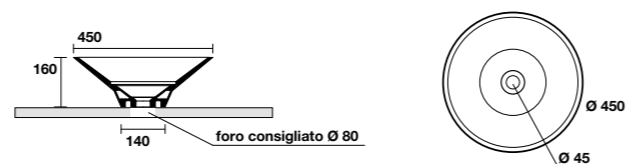

4803
Lavabo appoggio HURRICANE Ø 38 H 23 cm.
HURRICANE Ø 38 H 23 cm countertop basin.