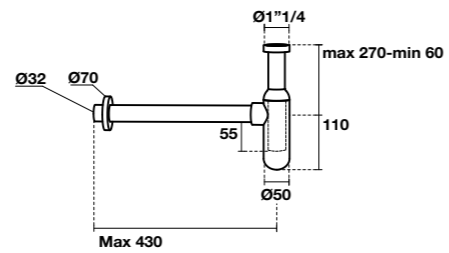

9235

Sifone lavabo Lux 1"1/4.
Lux bottle trap 1"1/4.