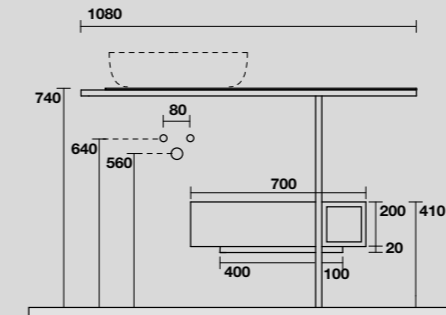

9323k1 THELMA / 9323k2 THELMA