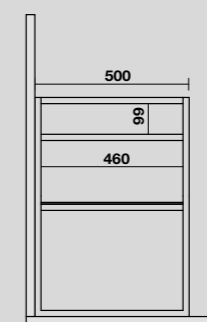

9332k5 LOUISE / 9332k6 LOUISE