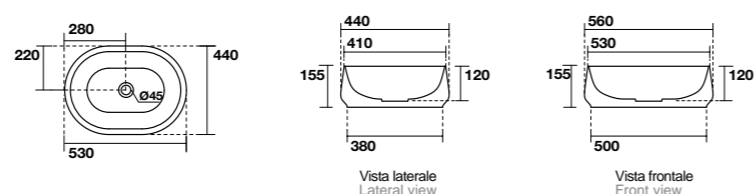

5344
NOLITA lavabo appoggio Ø 40 H 15 cm.
Disponibile anche in KERASAN+TECH.
NOLITA Ø 40 H 15 cm countertop basin.
Also available in KERASAN+TECH.