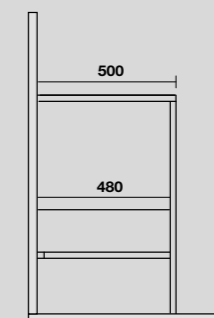

THELMA STRUTTURA A TERRA PER LAVABO SHAPE 102 CM
THELMA FLOOR-STANDING VANITY UNIT FOR 102 CM SHAPE WASHBASIN