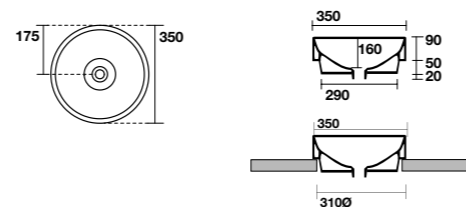

5142
TRIBECA lavabo appoggio o incasso monoforo 60x43 cm.
Disponibile anche in KERASAN+TECH.
TRIBECA 60x43 cm countertop or semi-recessed basin.
Also available in KERASAN+TECH.