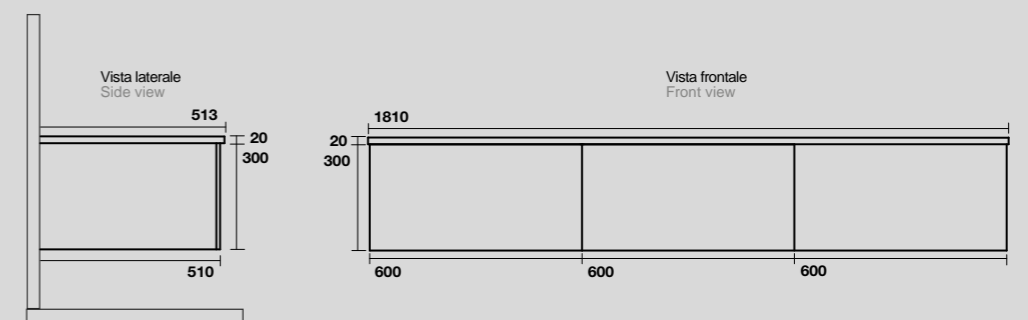

9209
Piede in metallo per mobili
Metal support for vanity units

9220
Porta salviette mensola
in legno
Towel rail for wooden
countertops