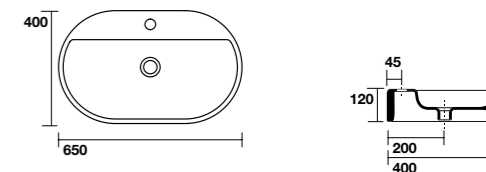

4302
CIOTOLA C2 lavabo appoggio Ø 46 H 17 cm.
Disponibile anche in KERASAN+TECH.
CIOTOLA C2 Ø 46 H 17 cm countertop basin.
Also available in KERASAN+TECH.