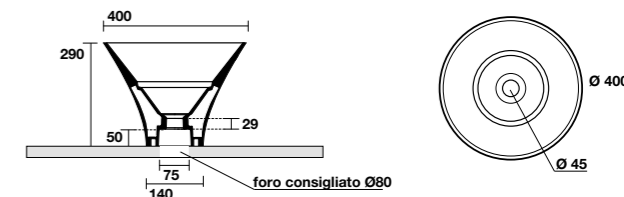

4801
Lavabo appoggio COCKTAIL Ø 45 H 16 cm
COCKTAIL Ø 45 H 16 cm countertop basin