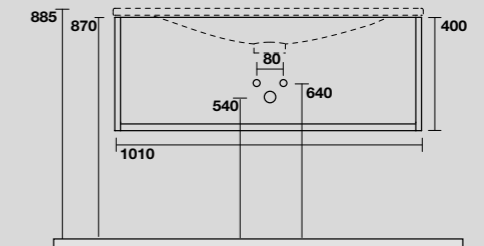

LAVABO SHAPE 102 CM
SHAPE 102 CM WASHBASIN

LAVABO SHAPE 102 CM
SHAPE 102 CM WASHBASIN

SHAPE MOBILE SOSPESO
SHAPE WALL-HUNG VANITY UNIT

SHAPE MOBILE SOSPESO PER LAVABO SHAPE 102 CM
WALL-HUNG VANITY UNIT FOR 102 CM SHAPE WASHBASIN