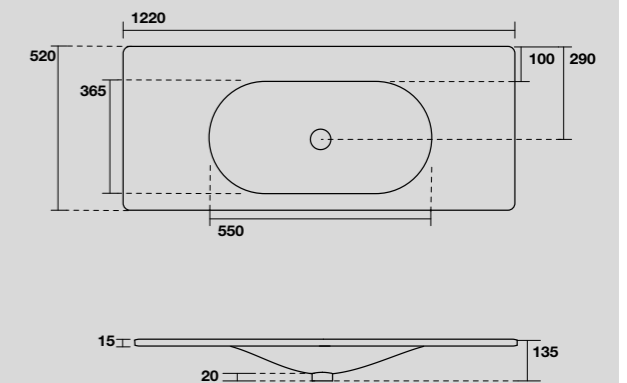

LAVABO SHAPE 122 CM
SHAPE 122 CM WASHBASIN