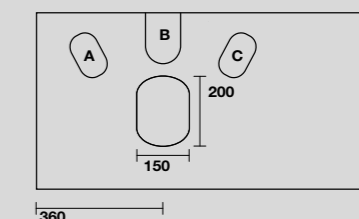

LAVABI COMPATIBILI CON PREFORI SUL PIANO:
PREFORO A (SX) : 5344-4601-4604-4302-4605-5141-5343
PREFORO B (CENTRO) : 5344-4601-4602-4604-4605-4606-5141-5140-0285-5343
PREFORO C (DX) : 5344-4601-4604-4605-4302-5141-5343