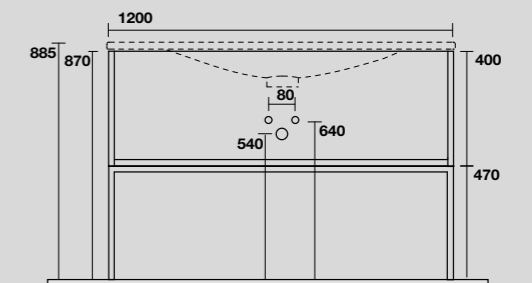

SHAPE MOBILE A TERRA PER LAVABO SHAPE 122 CM
FLOOR-STANDING VANITY UNIT FOR 122 CM SHAPE WASHBASIN