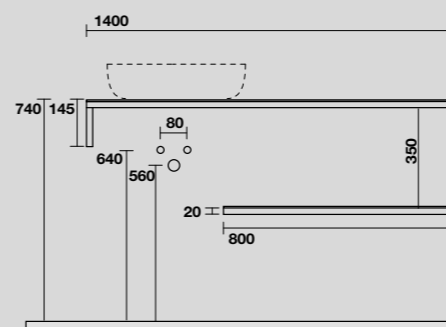

9322k5 LOUISE / 9322k6 LOUISE