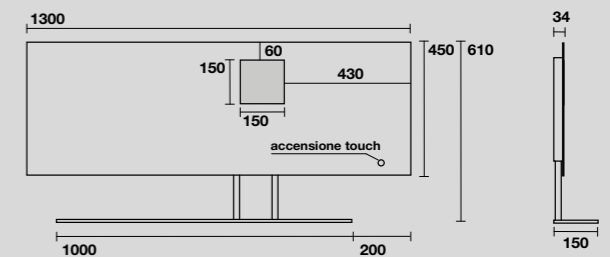

**SPECCHI
MIRRORS**

932931