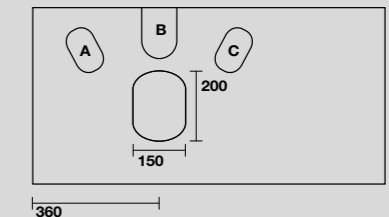

LAVABI COMPATIBILI CON PREFORI SUL PIANO:
PREFORO A (SX) : 5344-4601-4604-4302-4605-5141-5343
PREFORO B (CENTRO) : 5344-4601-4602-4604-4605-4606-5141-5140-0285-5343
PREFORO C (DX) : 5344-4601-4604-4605-4302-5141-5343