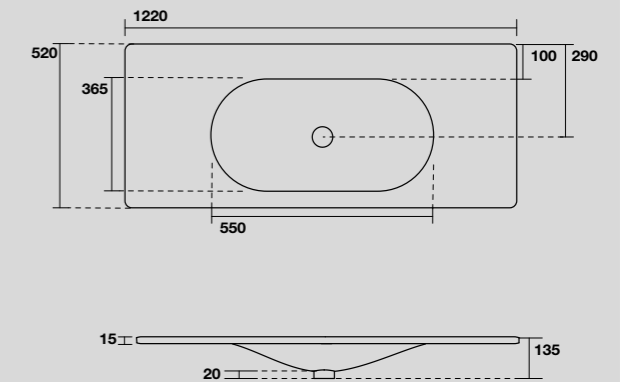

LAVABO SHAPE 122 CM
SHAPE 122 CM WASHBASIN