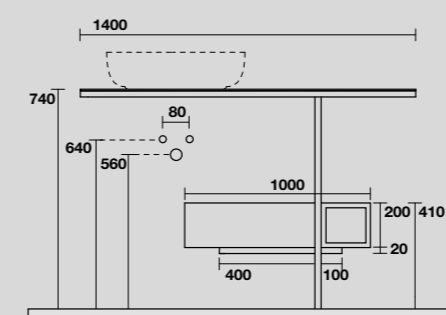

9323k5 THELMA / 9323k6 THELMA