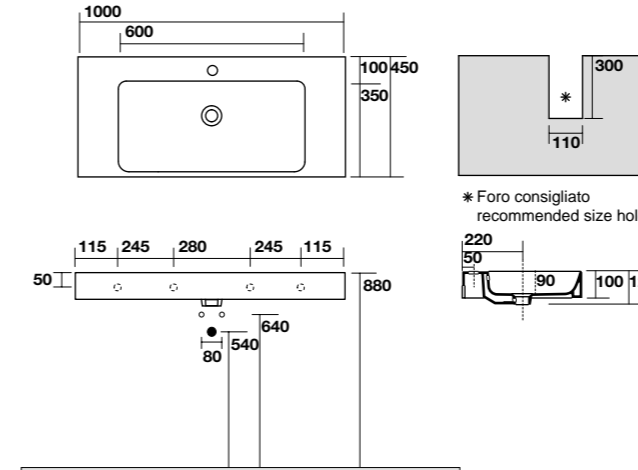

3550

Lavabo monoforo 100x45 cm sospeso o appoggio con piani laterali.
100x45 cm single hole wall-hung or countertop basin with side shelf space.