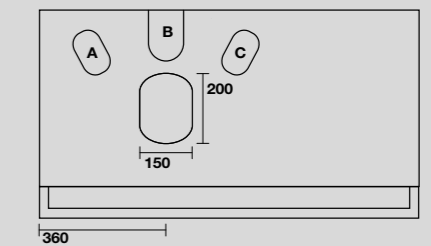

LAVABI COMPATIBILI CON PREFORI SUL PIANO:
PREFORO A (SX) : 5344-4601-4604-4302-4605-5141-5343
PREFORO B (CENTRO) : 5344-4601-4602-4604-4605-4606-5141-5140-0285-5343
PREFORO C (DX) : 5344-4601-4604-4605-4302-5141-5343