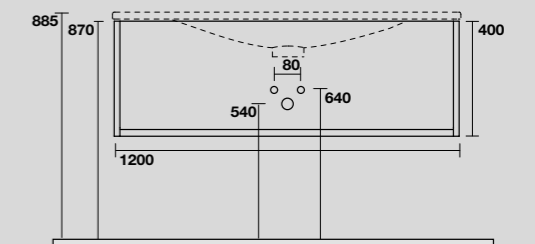

SHAPE MOBILE SOSPESO PER LAVABO SHAPE 122 CM
WALL-HUNG VANITY UNIT FOR 122 CM SHAPE WASHBASIN