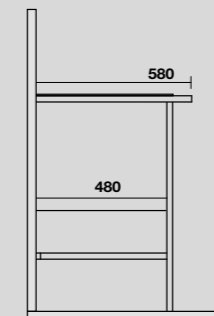

9323k3 THELMA / 9323k4 THELMA