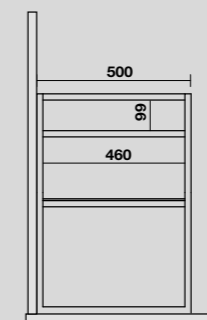

9332k1 LOUISE / 9332k2 LOUISE