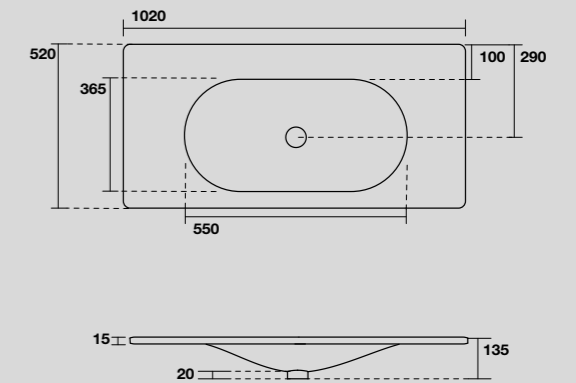

LAVABO SHAPE 102 CM
SHAPE 102 CM WASHBASIN