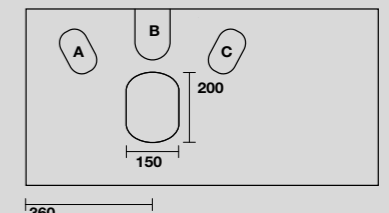

LAVABI COMPATIBILI CON PREFORI SUL PIANO:
PREFORO A (SX) : 5344-4601-4604-4302-4605-5141-5343
PREFORO B (CENTRO) : 5344-4601-4602-4604-4605-4606-5141-5140-0285-5343
PREFORO C (DX) : 5344-4601-4604-4605-4302-5141-5343