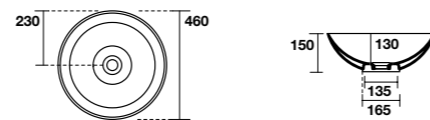

3557
CENTO lavabo appoggio o incasso Ø 45 cm.
CENTO Ø 45 cm countertop or semi-recessed basin.