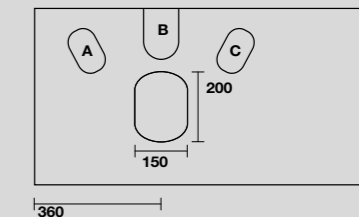

LAVABI COMPATIBILI CON PREFORI SUL PIANO:
PREFORO A (SX) : 5344-4601-4604-4302-4605-5141-5343
PREFORO B (CENTRO) : 5344-4601-4602-4604-4605-4606-5141-5140-0285-5343
PREFORO C (DX) : 5344-4601-4604-4605-4302-5141-5343