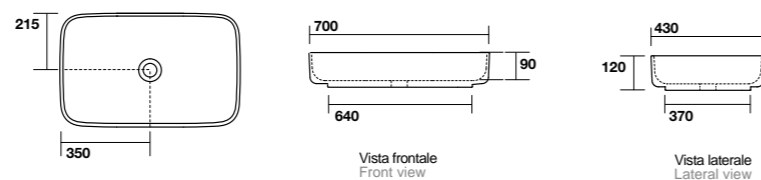

5141
TRIBECA lavabo appoggio 60x38 cm.
TRIBECA 60x38 cm countertop basin.