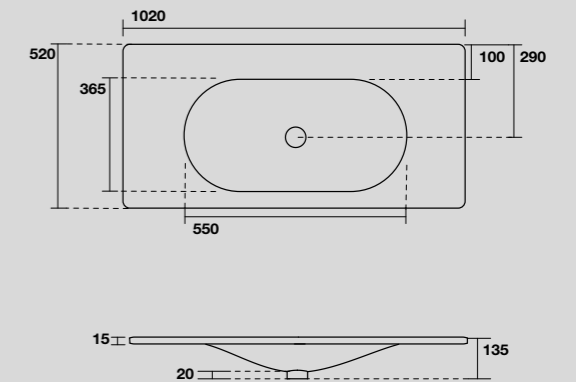

LAVABO SHAPE 102 CM
SHAPE 102 CM WASHBASIN