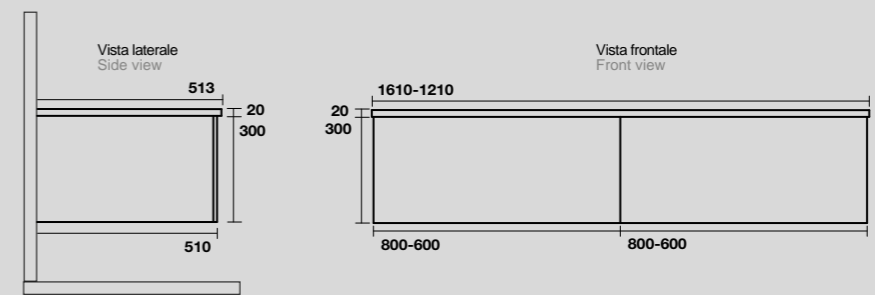

7442
Mobile sospeso cm 160
con 2 cassetti push&pull
160 cm wall-hung vanity
unit with 2 push to open
drawers

7443
Mobile sospeso cm 180
con 3 cassetti push&pull
180 cm wall-hung vanity
unit with 3 push to open
drawers