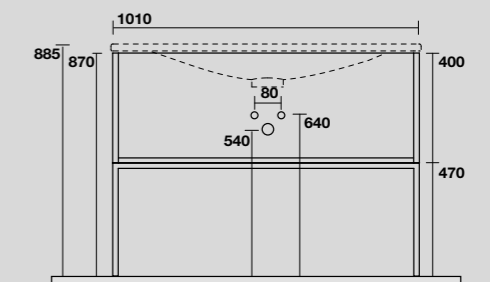

SHAPE MOBILE A TERRA PER LAVABO SHAPE 102 CM
FLOOR-STANDING VANITY UNIT FOR 102 CM SHAPE WASHBASIN