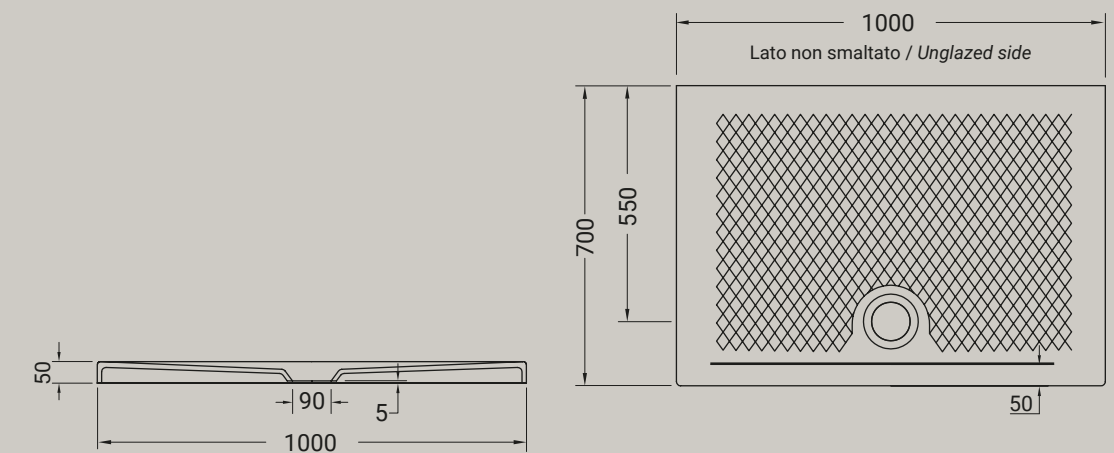

TEXTURE - PIATTO DOCCIA

piatto doccia texture 70x100
shower tray texture 70x100

ARTICOLO TXT213 — 31 kg | 10 pz pallet Italia | 10 pz pallet Export euro

1. **BIANCO LUCIDO** ● 001 bianco lucido white
2. ---
3. **COLORI DISPONIBILI**
4. 006 bianco matt white matt
   - 026 nero matt black matt
   - 053 grigio matt grey matt
   - 096 marrone matt brown matt
   - 052 verde matt green matt
   - 097 rosa matt pink matt