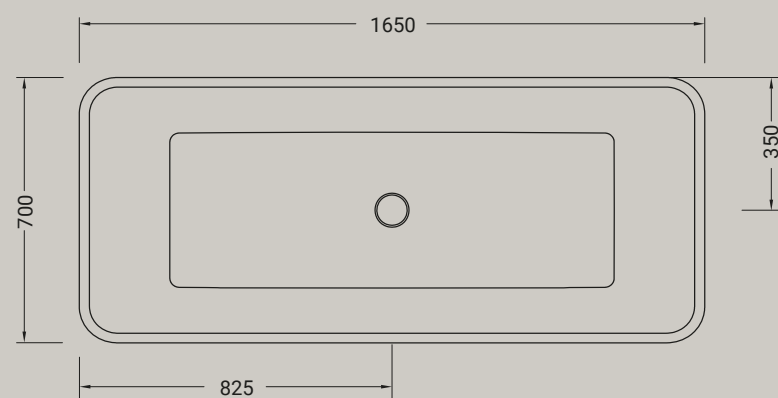

ARTICOLO KV60 - 68 kg euro

BIANCO
LUCIDO

FASTER KIUB

vasca in solid surface bianca
lucida e opaca
bathtub in solid surface white shine
and matt

ARTICOLO FV61L - 170 kg euro

ARTICOLO
KV61L

ARTICOLO
KV610

FASTE KIUB