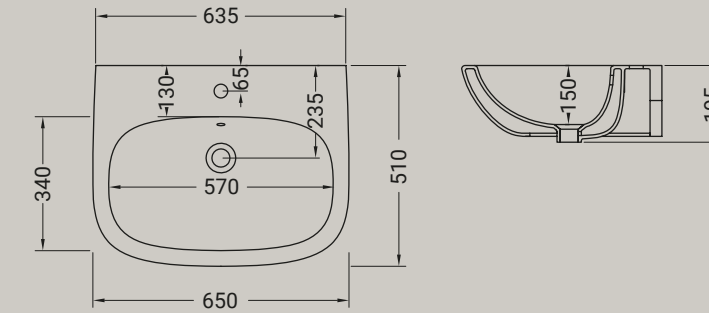

MY
copri vaso termoindurente
cover

ARTICOLO M0 – 2,2 kg euro

BIANCO
LUCIDO 001
bianco lucido
white

MY
copri vaso caduta rallentata
soft close seat cover

ARTICOLO MZ – 2,2 kg euro

BIANCO
LUCIDO 001
bianco lucido
white

MY
copri vaso slim caduta rallentata
soft close slim seat cover

ARTICOLO MZS – 3 kg euro

BIANCO
LUCIDO 001
bianco lucido
white

MY
cassetta alta
hig cistern

ARTICOLO C19 – 8,3 kg euro

BIANCO
LUCIDO 001
bianco lucido
white

MY
lavabo su colonna
washbasin

Accessori disponibili non inclusi/
Available accessories not included
art.P22 - P82 - P90 - P125

ARTICOLO M15 – 20,7 kg | 18 pz pallet Italia | 24 pz pallet Export euro

BIANCO
LUCIDO 001
bianco lucido
white