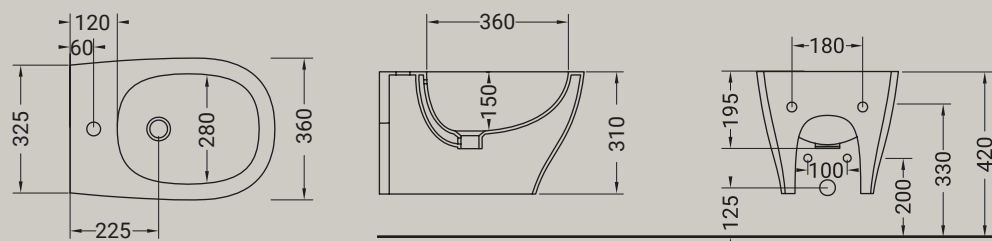

ARTICOLO MW24 — 12 kg | 12 pz pallet Italia | 20 pz pallet Export euro

BIANCO LUCIDO
001
bianco lucido
white