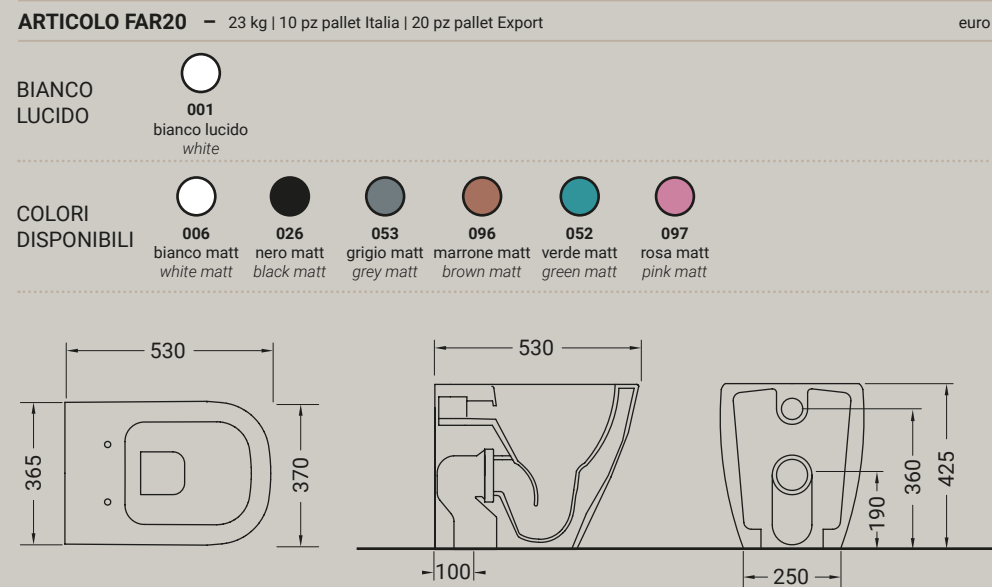

FASTER

vaso terra filomuro senza brida filo parete
+ kit fissaggio
wc rimless back to wall + fixing kit