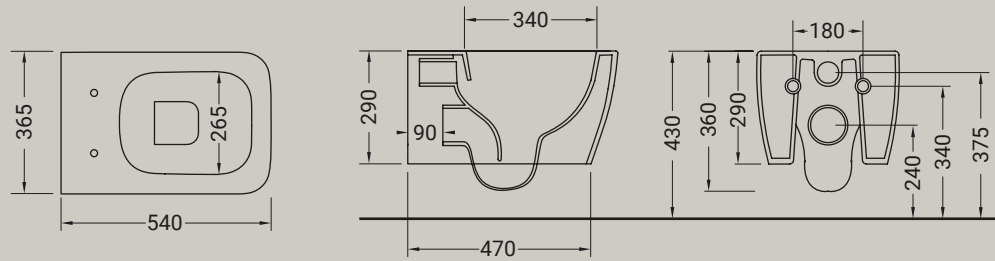

FASTER KIUB

vaso sospeso senza brida + kit fissaggio
wc rimless wall hung + fixing kit

ARTICOLO KIWR20 — 24 kg | 12 pz pallet Italia | 20 pz pallet Export euro

BIANCO LUCIDO 001 bianco lucido / white

COLORI DISPONIBILI

 006	 026	 053	 096	 052	 097
bianco matt / white matt	nero matt / black matt	grigio matt / grey matt	marrone matt / brown matt	verde matt / green matt	rosa matt / pink matt