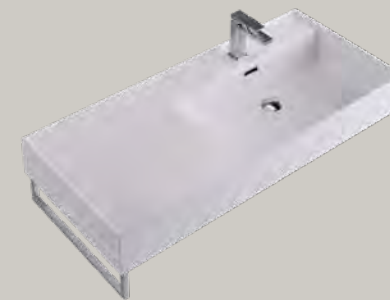

FASTE KIUB

asta laterale porta asciugamano cm 44
wash basin towel holder lateral side cm 44

ARTICOLO KIP44 - LAVABO ESCLUSO / WASHBASIN NOT INCLUDED euro

FASTE KIUB

asta frontale porta asciugamano cm 59
towel holder front side cm 59 for wash
basin K160/K1100DX/K1100SX/K1120/
K1120DV

ARTICOLO KIP59 - LAVABO ESCLUSO / WASHBASIN NOT INCLUDED euro