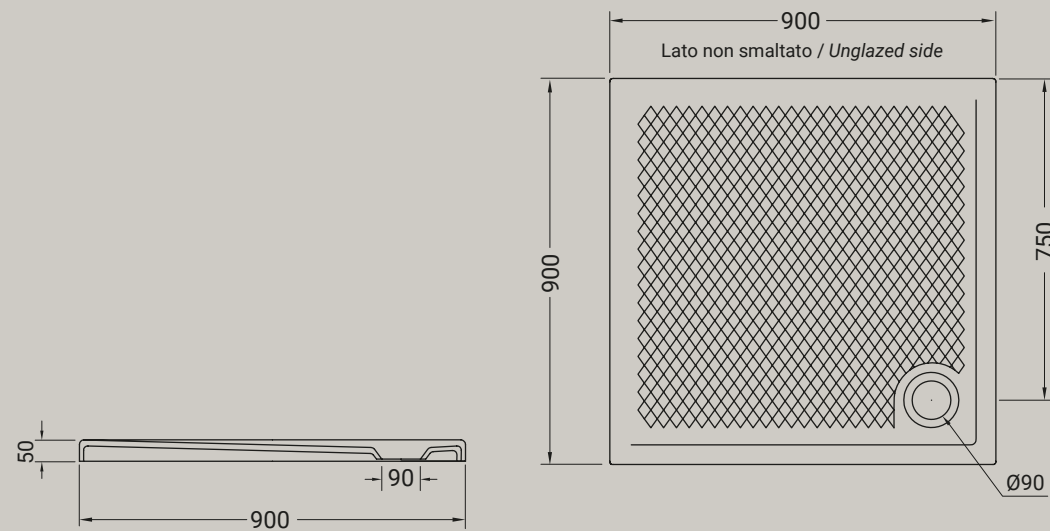

TEXTURE - PIATTO DOCCIA

piatto doccia texture 90x90
shower tray texture 90x90

ARTICOLO TXT225 — 30 kg | 10 pz pallet Italia | 10 pz pallet Export euro

1. **BIANCO LUCIDO** ● 001 bianco lucido white
2. ---
3. **COLORI DISPONIBILI**
4. 006 bianco matt white matt
   - 026 nero matt black matt
   - 053 grigio matt grey matt
   - 096 marrone matt brown matt
   - 052 verde matt green matt
   - 097 rosa matt pink matt