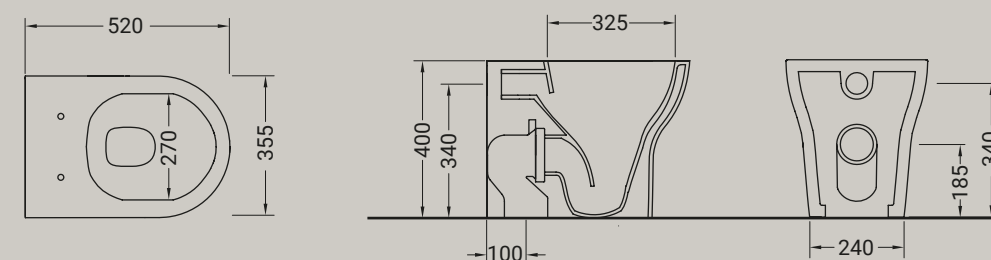

VENUS

wc filo muro rimless
wc back to wall rimless

Accessori disponibili non inclusi/
Available accessories not included
art.P57 - P81 - P33

ARTICOLO VER20 — 30 kg | 10 pz pallet Italia | 20 pz pallet Export euro

BIANCO LUCIDO ●
001
bianco lucido
white