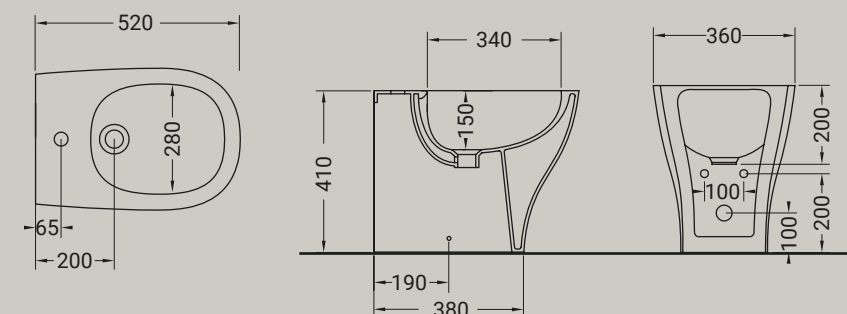

ARTICOLO M24 — 24,5 kg | 10 pz pallet Italia | 20 pz pallet Export euro

BIANCO LUCIDO
001
bianco lucido
white