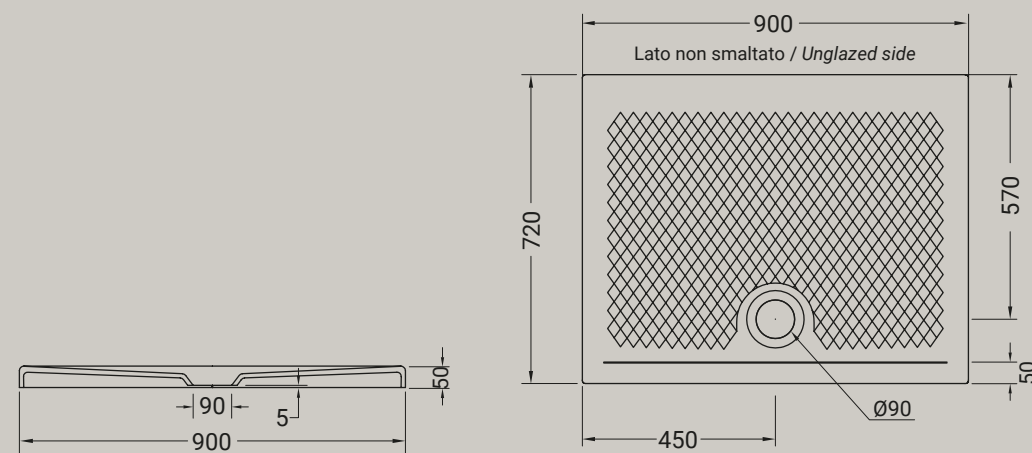

TEXTURE - PIATTO DOCCIA

piatto doccia texture 72x90
shower tray texture 72x90

ARTICOLO TXT209 — 28 kg | 10 pz pallet Italia | 10 pz pallet Export euro

1. **BIANCO LUCIDO** ● 001 bianco lucido white
2. ---
3. **COLORI DISPONIBILI**
4. 006 bianco matt white matt
   - 026 nero matt black matt
   - 053 grigio matt grey matt
   - 096 marrone matt brown matt
   - 052 verde matt green matt
   - 097 rosa matt pink matt