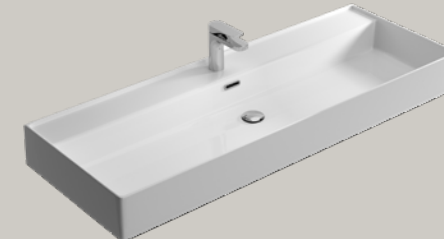

FASTER KIUB

lavabo appoggio/sospeso
countertop/wall-hung washbasin

Accessori disponibili non inclusi/
Available accessories not included
art.P22 - P82 - P85 - P125

ARTICOLO KI120 — 30,5 kg | 10 pz pallet Italia | 15 pz pallet Export euro

BIANCO LUCIDO 001 bianco lucido white

COLORI DISPONIBILI

 006 bianco matt white matt	 026 nero matt black matt	 053 grigio matt grey matt	 096 marrone matt brown matt	 052 verde matt green matt	 097 rosa matt pink matt