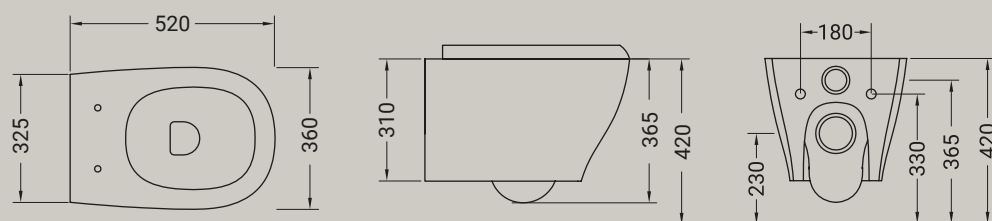

ARTICOLO MWR20 — 12 kg | 12 pz pallet Italia | 20 pz pallet Export euro

BIANCO LUCIDO
001
bianco lucido
white