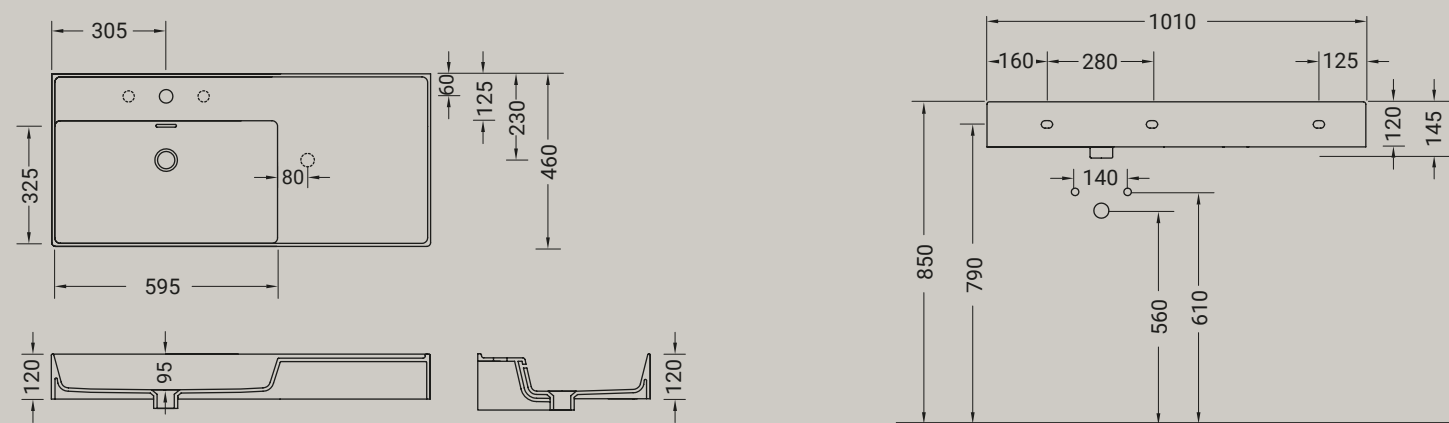

FASTER KIUB

lavabo appoggio/sospeso
countertop/wall-hung washbasin

Accessori disponibili non inclusi/
Available accessories not included
art.P22 - P82 - P85 - P125

ARTICOLO KI100 — 27,5 kg | 12 pz pallet Italia | 22 pz pallet Export euro

BIANCO LUCIDO 001 bianco lucido white

COLORI DISPONIBILI

 006 bianco matt white matt	 026 nero matt black matt	 053 grigio matt grey matt	 096 marrone matt brown matt	 052 verde matt green matt	 097 rosa matt pink matt

FASTER KIUB

lavabo appoggio/sospeso con piano dx
countertop/wall-hung washbasin with plane dx

Accessori disponibili non inclusi/
Available accessories not included
art.P22 - P82 - P85 - P125

ARTICOLO KI100DX — 26,0 kg | 12 pz pallet Italia | 22 pz pallet Export euro

BIANCO LUCIDO 001 bianco lucido white

COLORI DISPONIBILI

 006 bianco matt white matt	 026 nero matt black matt	 053 grigio matt grey matt	 096 marrone matt brown matt	 052 verde matt green matt	 097 rosa matt pink matt

FASTER KIUB

lavabo appoggio/sospeso con piano sx
countertop/wall-hung washbasin with plane sx

Accessori disponibili non inclusi/
Available accessories not included
art.P22 - P82 - P85 - P125

ARTICOLO KI100SX — 26,0 kg | 12 pz pallet Italia | 22 pz pallet Export euro

BIANCO LUCIDO 001 bianco lucido white

COLORI DISPONIBILI

 006 bianco matt white matt	 026 nero matt black matt	 053 grigio matt grey matt	 096 marrone matt brown matt	 052 verde matt green matt	 097 rosa matt pink matt

FASTER KIUB

lavabo appoggio/sospeso
countertop/wall-hung washbasin

Accessori disponibili non inclusi/
Available accessories not included
art.P22 - P82 - P85 - P125