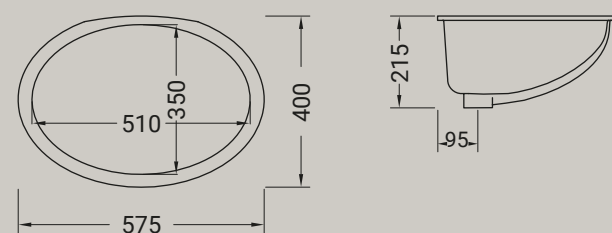

ARTICOLO A104 – 10 kg | 16 pz pallet Italia | 32 pz pallet Export

euro

BIANCO
LUCIDO