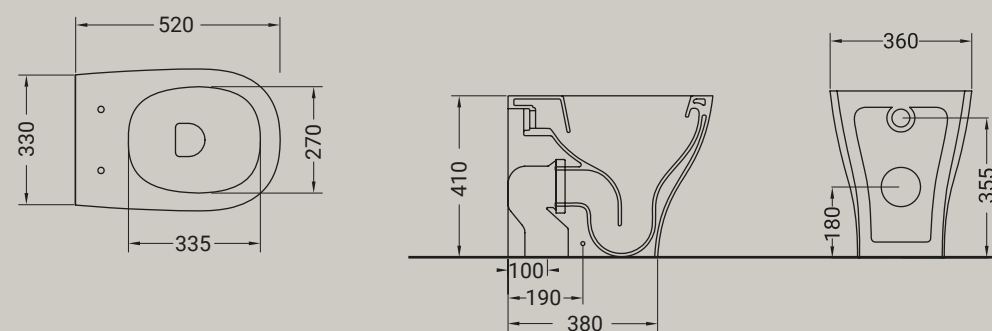

ARTICOLO M20 — 28 kg | 10 pz pallet Italia | 20 pz pallet Export euro

BIANCO LUCIDO
001
bianco lucido
white