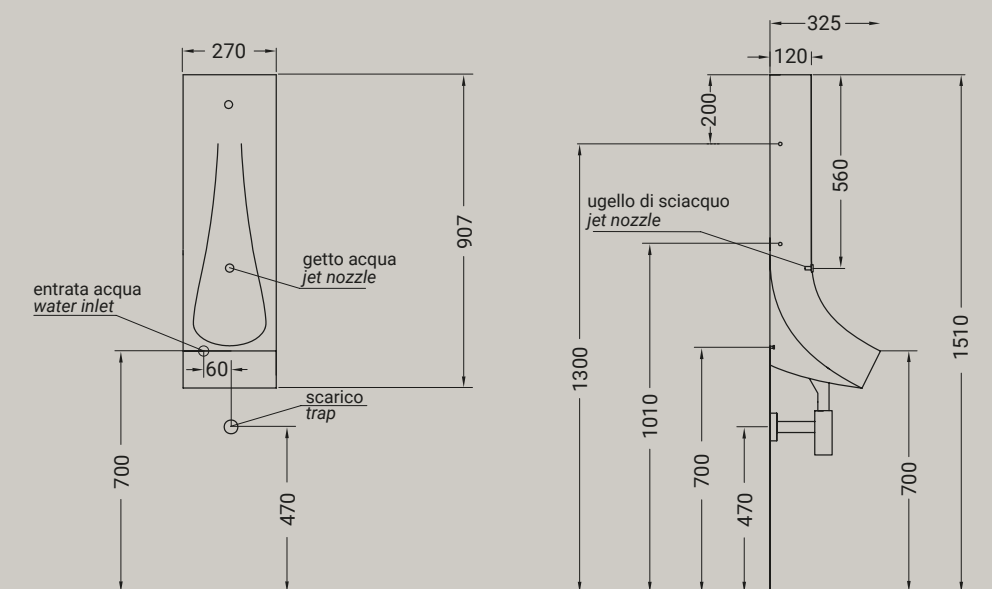

ARTICOLO DR01F — 20 kg | 16 pz pallet Italia | 24 pz pallet Export

euro

1. **BIANCO LUCIDO** **001**
   bianco lucido
   white
2. **COLORI DISPONIBILI**
3. **006**
     bianco matt
     white matt
   - **026**
     nero matt
     black matt
   - **009**
     nero lucido
     black shine