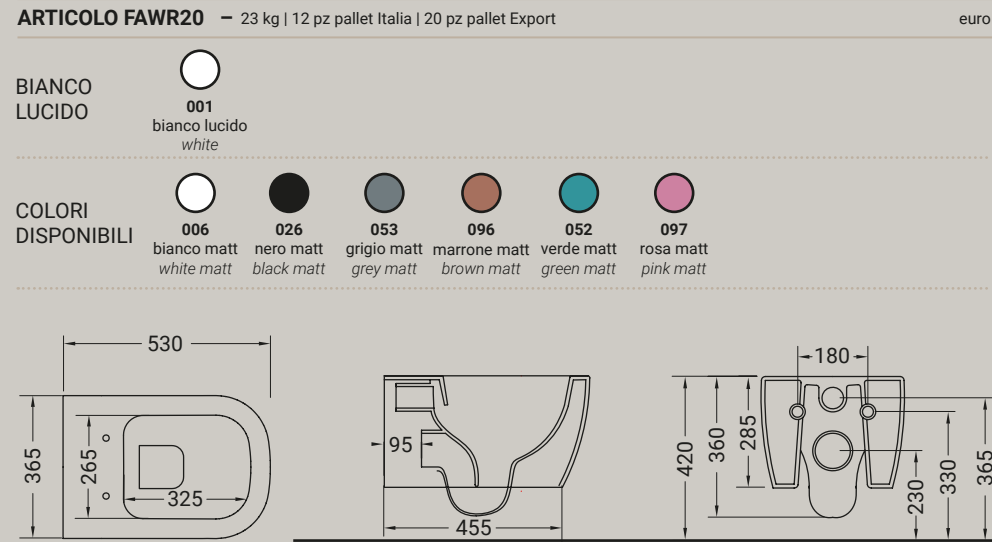

FASTER

vaso sospeso senza brida + kit fissaggio
wc wall hung rimless + fixing kit

Accessori disponibili non inclusi/
Available accessories not included
art.P57 - P81