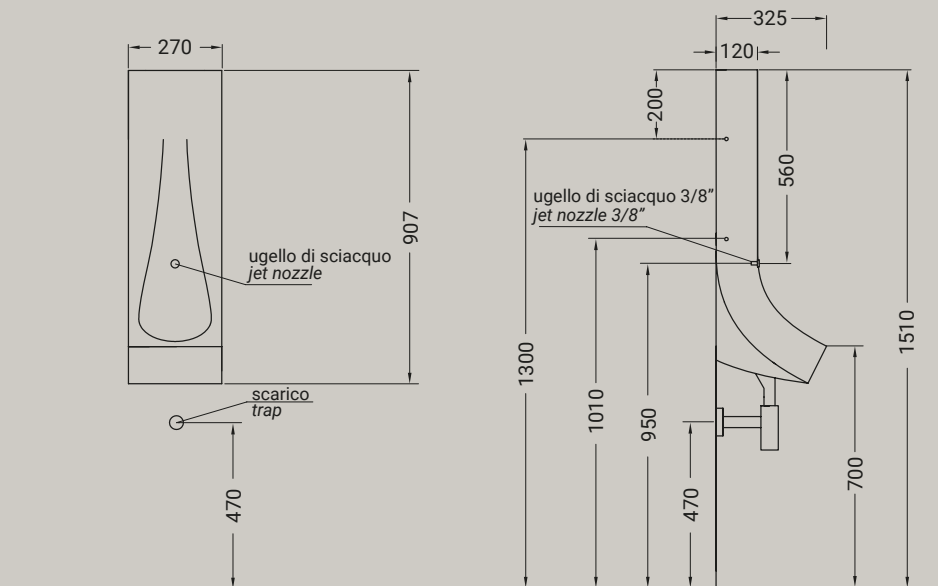

DROP 27X32 H90

orinatoio con sensore di scarico
+ kit di fissaggio+ sifone
urinal with flushing sensor
+ fitting system kit + siphon

ARTICOLO DR01 — 20 kg | 16 pz pallet Italia | 24 pz pallet Export

euro

1. **BIANCO LUCIDO** **001**
   bianco lucido
   white
2. **COLORI DISPONIBILI**
3. **006**
     bianco matt
     white matt
   - **026**
     nero matt
     black matt
   - **009**
     nero lucido
     black shine