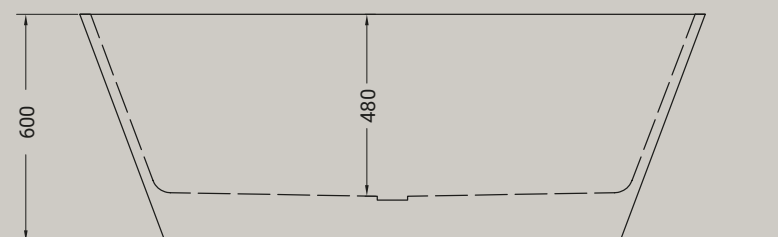

ARTICOLO KV60 - 68 kg euro

BIANCO
LUCIDO

FASTER KIUB

vasca in solid surface bianca
lucida e opaca
bathtub in solid surface white shine
and matt

ARTICOLO FV61L - 170 kg euro

ARTICOLO
KV61L

ARTICOLO
KV610

FASTE KIUB