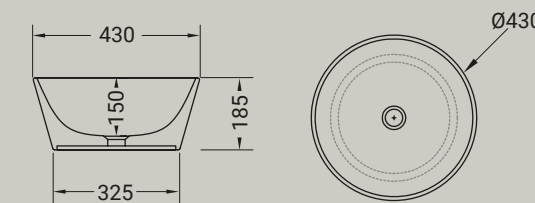

ARTICOLO W1 — 9,3 kg | 20 pz pallet Italia | 34 pz pallet Export

euro

BIANCO LUCIDO	001 bianco lucido white			
COLORI DISPONIBILI	006 bianco matt white matt	026 nero matt black matt	009 nero lucido black shine	012 bianco/nero white/black
DECORI DISPONIBILI	013 bianco/oro white/gold	014 bianco/platino white/platinum	063 bianco/oro rosa white/rose gold	
DECORO NERO/ORO	020 nero/oro black/gold