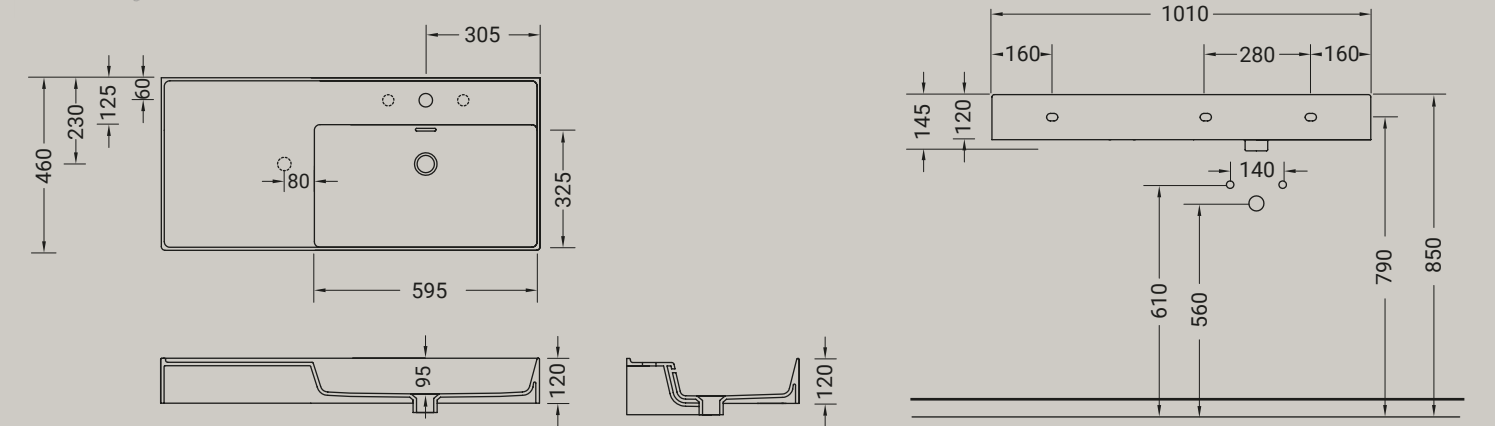

FASTER KIUB

lavabo appoggio/sospeso con piano sx
countertop/wall-hung washbasin with plane sx

Accessori disponibili non inclusi/
Available accessories not included
art.P22 - P82 - P85 - P125

ARTICOLO KI100SX — 26,0 kg | 12 pz pallet Italia | 22 pz pallet Export euro

BIANCO LUCIDO 001 bianco lucido white

COLORI DISPONIBILI

 006 bianco matt white matt	 026 nero matt black matt	 053 grigio matt grey matt	 096 marrone matt brown matt	 052 verde matt green matt	 097 rosa matt pink matt

FASTER KIUB

lavabo appoggio/sospeso
countertop/wall-hung washbasin

Accessori disponibili non inclusi/
Available accessories not included
art.P22 - P82 - P85 - P125

ARTICOLO KI120 — 30,5 kg | 10 pz pallet Italia | 15 pz pallet Export euro

BIANCO LUCIDO 001 bianco lucido white

COLORI DISPONIBILI

 006 bianco matt white matt	 026 nero matt black matt	 053 grigio matt grey matt	 096 marrone matt brown matt	 052 verde matt green matt	 097 rosa matt pink matt