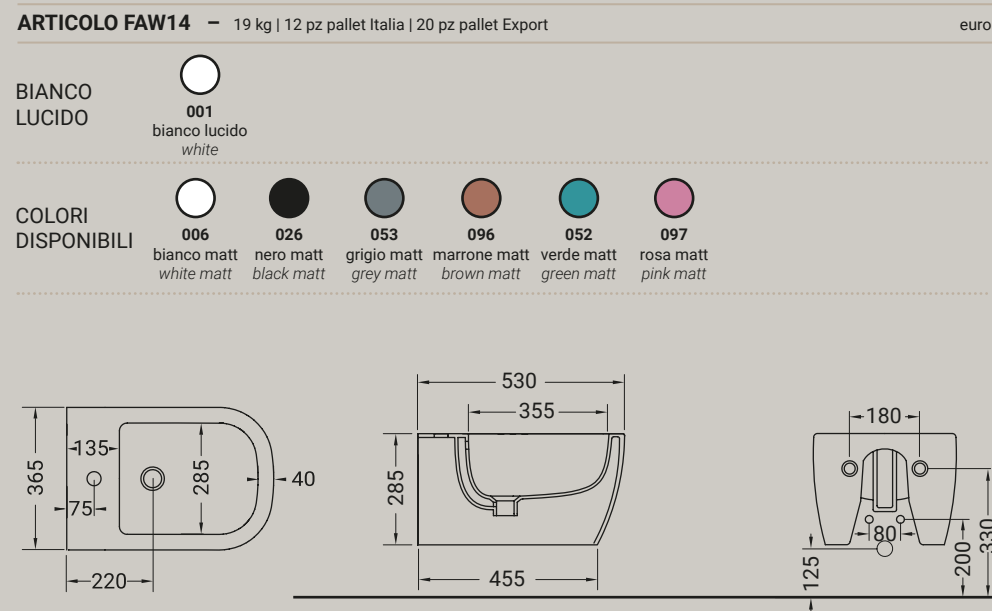

FASTER

bidet sospeso + kit fissaggio
wall hung bidet + fixing kit

Accessori disponibili non inclusi/
Available accessories not included
art.P91