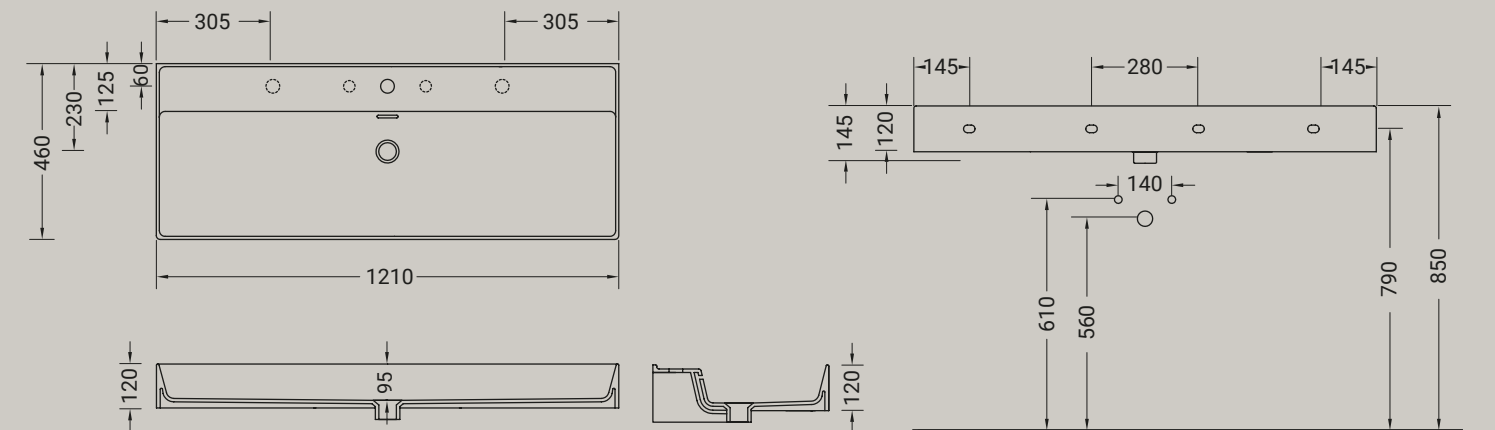

FASTER KIUB

lavabo appoggio/sospeso
countertop/wall-hung washbasin

Accessori disponibili non inclusi/
Available accessories not included
art.P22 - P82 - P85 - P125

ARTICOLO KI100 — 27,5 kg | 12 pz pallet Italia | 22 pz pallet Export euro

BIANCO LUCIDO 001 bianco lucido white

COLORI DISPONIBILI

 006 bianco matt white matt	 026 nero matt black matt	 053 grigio matt grey matt	 096 marrone matt brown matt	 052 verde matt green matt	 097 rosa matt pink matt

FASTER KIUB

lavabo appoggio/sospeso con piano dx
countertop/wall-hung washbasin with plane dx

Accessori disponibili non inclusi/
Available accessories not included
art.P22 - P82 - P85 - P125

ARTICOLO KI100DX — 26,0 kg | 12 pz pallet Italia | 22 pz pallet Export euro

BIANCO LUCIDO 001 bianco lucido white

COLORI DISPONIBILI

 006 bianco matt white matt	 026 nero matt black matt	 053 grigio matt grey matt	 096 marrone matt brown matt	 052 verde matt green matt	 097 rosa matt pink matt

FASTER KIUB

lavabo appoggio/sospeso con piano sx
countertop/wall-hung washbasin with plane sx

Accessori disponibili non inclusi/
Available accessories not included
art.P22 - P82 - P85 - P125

ARTICOLO KI100SX — 26,0 kg | 12 pz pallet Italia | 22 pz pallet Export euro

BIANCO LUCIDO 001 bianco lucido white

COLORI DISPONIBILI

 006 bianco matt white matt	 026 nero matt black matt	 053 grigio matt grey matt	 096 marrone matt brown matt	 052 verde matt green matt	 097 rosa matt pink matt

FASTER KIUB

lavabo appoggio/sospeso
countertop/wall-hung washbasin

Accessori disponibili non inclusi/
Available accessories not included
art.P22 - P82 - P85 - P125