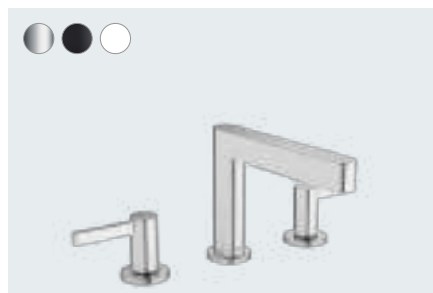

Finoris
3-hole basin mixer 110
with push-open waste set
76033, -000, -670, -700

3-hole basin mixer 160
with push-open waste set
76034, -000, -670, -700 (not shown)