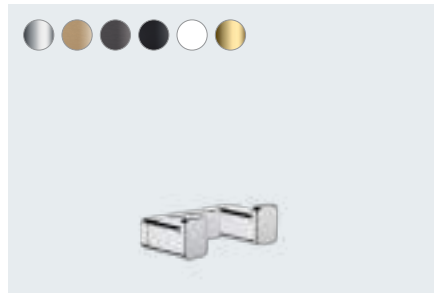

AddStoris
Double hook
41755, -000, -140, -340, -670, -700, -990