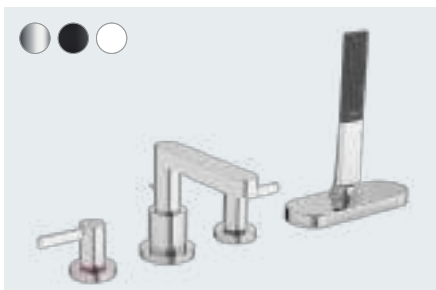

Finoris
4-hole rim mounted bath mixer with sBox
76444, -000, -670, -700
Basic set for 4-hole rim mounted bath mixer
13440180 (not shown)