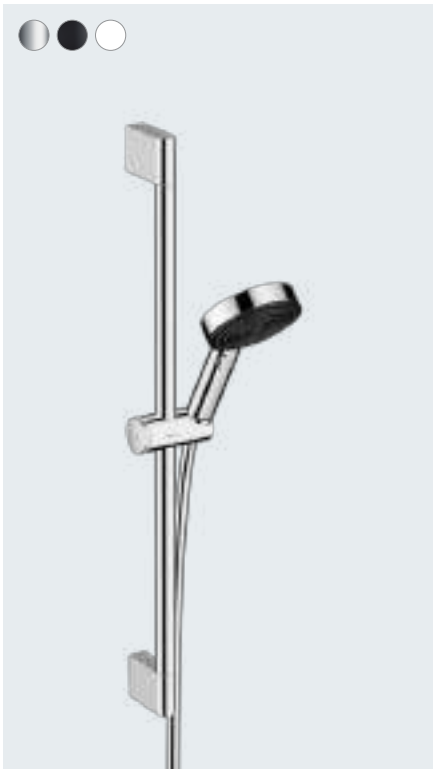

Pulsify Select

Shower set 105 3jet Relaxation
with shower bar 65 cm
24160, -000, -670, -700

Shower set 105 3jet Relaxation EcoSmart
with shower bar 65 cm
24161, -000, -670, -700

Shower set 105 3jet Relaxation
with shower bar 90 cm
24170, -000, -670, -700 (not shown)

Shower set 105 3jet Relaxation EcoSmart
with shower bar 90 cm
24171, -000, -670, -700 (not shown)