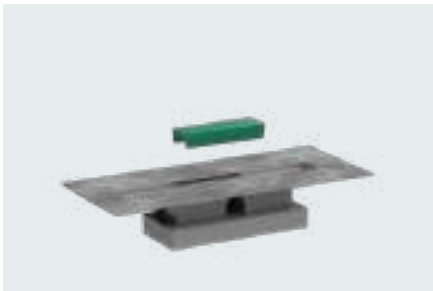

uBox universal

Complete set for flat installation -
60 cm for tileable shower drains finish sets
56016180

Complete set for flat installation -
70 cm for tileable shower drains finish sets
56017180 (not shown)

Complete set for flat installation -
80 cm for tileable shower drains finish sets
56018180 (not shown)

Complete set for flat installation -
90 cm for tileable shower drains finish sets
56019180 (not shown)

Complete set for flat installation -
100 cm for tileable shower drains finish sets
56020180 (not shown)

Complete set for flat installation -
120 cm for tileable shower drains finish sets
56021180 (not shown)