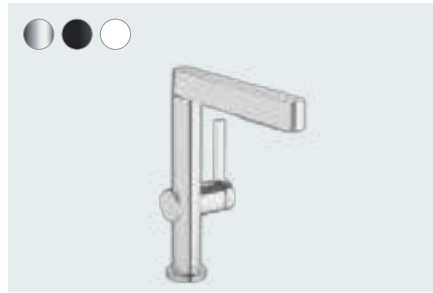

Finoris
Single lever basin mixer 230
with pull-out spray, 2jet and push-open waste set
76063, -000, -670, -700