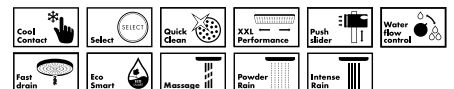

Pulsify

Showerpipe 260 1jet
with ShowerTablet Select 400
24220, -000

Showerpipe 260 1jet EcoSmart
with ShowerTablet Select 400
24221, -000

Showerpipe 260 1jet
with bath thermostat ShowerTablet 400
24230, -000 (not shown)