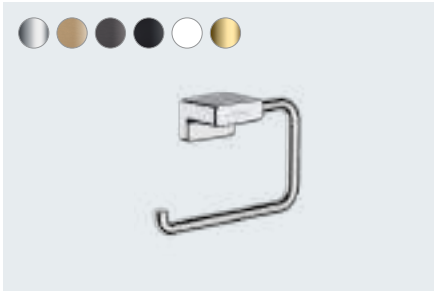

AddStoris
Roll holder without cover
41771, -000, -140, -340, -670, -700, -990