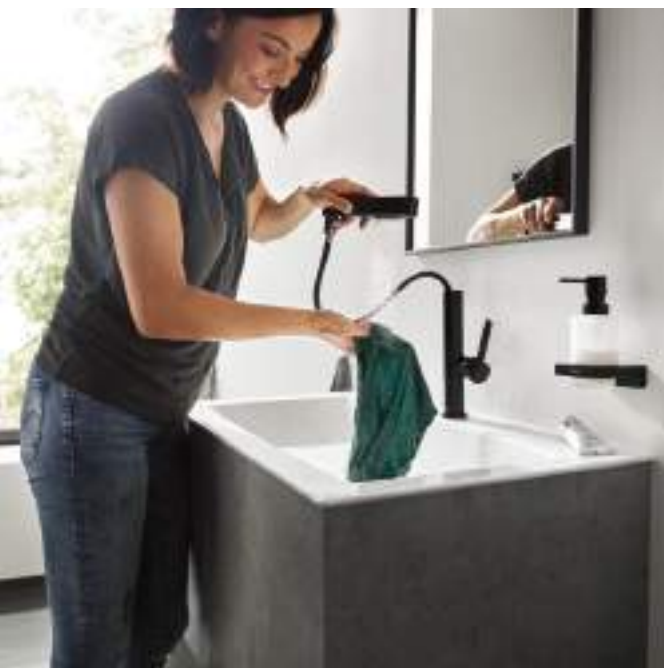

Discover a hidden innovation.

The pull-out tap, which is subtly integrated into the slim design, gently glides back into its original position after each use ready for the next time you need it. You can tailor your experience in four ways: the amount of water, the water temperature, the spray type and the flexible spout. And with three finishes to choose from, Finoris blends perfectly with any bathroom design.