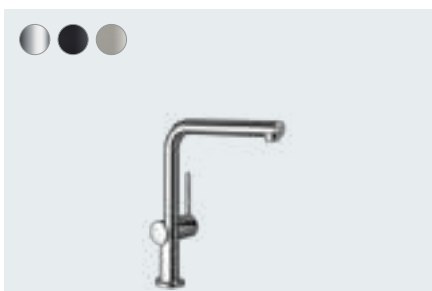

Talis M54

Single lever kitchen mixer 270, 1jet
72840, -000, -670, -800