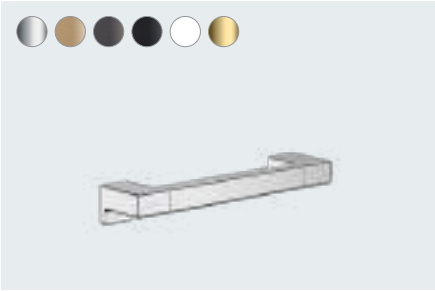

AddStoris
Grab bar
41744, -000, -140, -340, -670, -700, -990