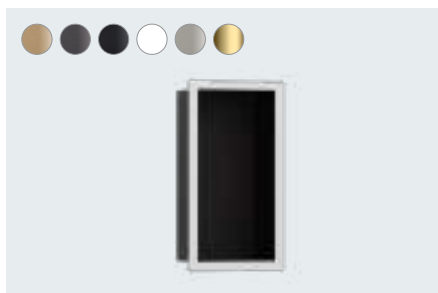

XtraStoris Individual
Wall niche Matt Black
with design frame 30 x 15 x 10 cm
56095, -140, -340, -670, -700, -800, -990