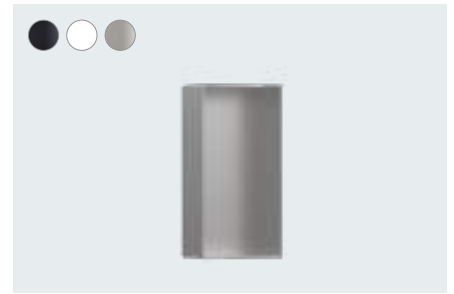

XtraStoris Minimalistic
Wall niche with open frame 30 x 15 x 10 cm
56070, -670, -700, -800