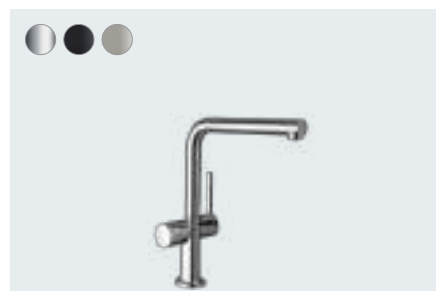

Talis M54

Single lever kitchen mixer 270, device shut-off valve, 1jet
72827, -000, -670, -800

More information and the assortment can be found at hansgrohe.com/TalisM54

Explanations of the surfaces, technologies and jet types can be found at the end of the brochure.