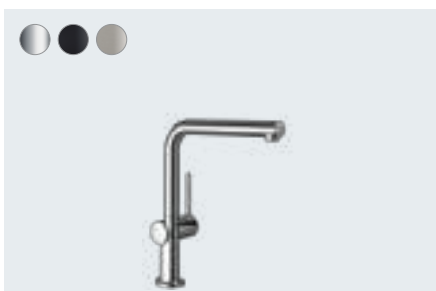

Talis M54

Single lever kitchen mixer U 220, 1jet
72806, -000, -670, -800

Single lever kitchen mixer U 220, Eco, 1jet
72844, -000

Talis M54

Single lever kitchen mixer U 220, device shut-off valve, 1jet
72807, -000, -670, -800