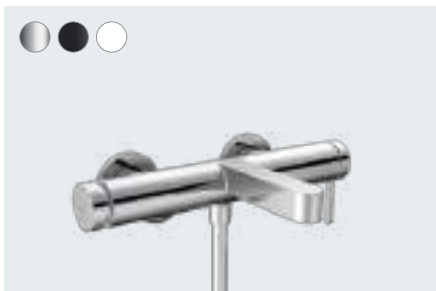

Available from 06/2021

Finoris
Single lever bath mixer for exposed installation
76420, -000, -670, -700