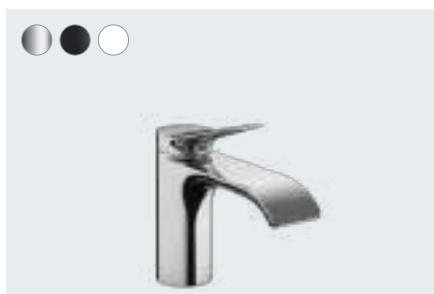

Vivenis
Pillar tap 80 for cold water
without waste set
75013, -000, -670, -700