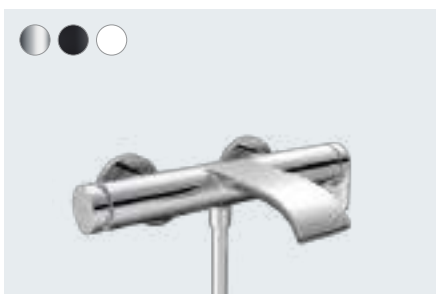

Available from 06/2021

Vivenis
Single lever bath mixer for exposed installation
75420, -000, -670, -700