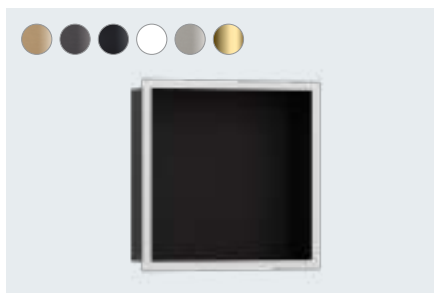

XtraStoris Individual
Wall niche Matt Black
with design frame 30 x 30 x 10 cm
56098, -140, -340, -670, -700, -800, -990