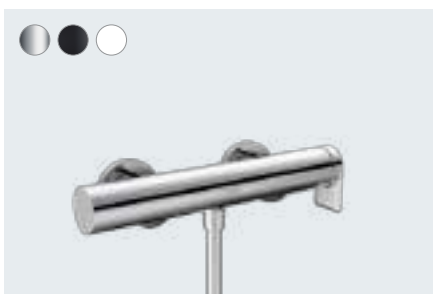

Vivenis
Single lever shower mixer for exposed installation
75620, -000, -670, -700