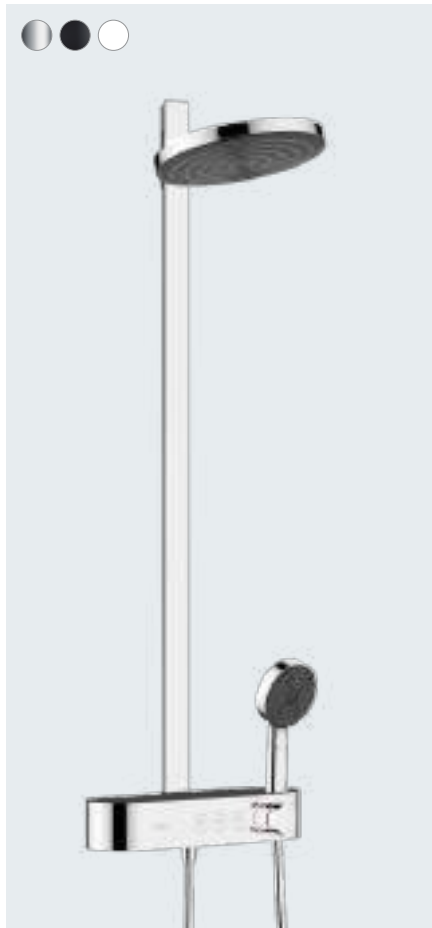

Pulsify

Showerpipe 260 2jet
with ShowerTablet Select 400
24240, -000, -670, -700

Showerpipe 260 2jet EcoSmart
with ShowerTablet Select 400
24141, -000, -670, -700