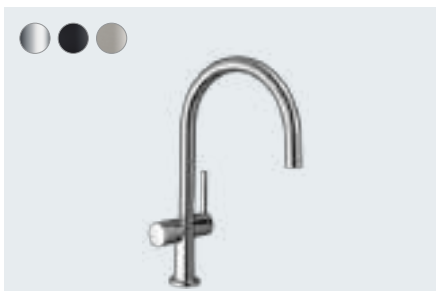

Talis M54

Single lever kitchen mixer 220, device shut-off valve, 1jet
72805, -000, -670, -800