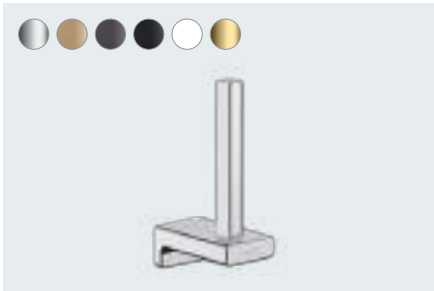

Available from 04/2021

AddStoris
Roll holder with cover
41753, -000, -140, -340, -670, -700, -990

AddStoris
Roll holder without cover
41771, -000, -140, -340, -670, -700, -990

AddStoris
Roll holder with shelf
41772, -000, -140, -340, -670, -700, -990