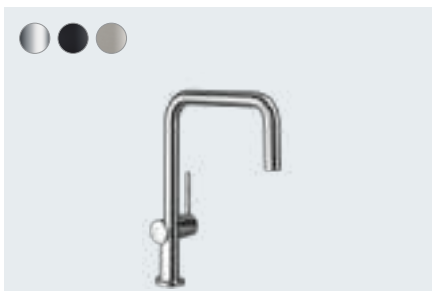

Talis M54

Single lever kitchen mixer 220, 1jet
72804, -000, -670, -800

Single lever kitchen mixer 220, Eco, 1jet
72843, -000

Talis M54

Single lever kitchen mixer 220, device shut-off valve, 1jet
72805, -000, -670, -800