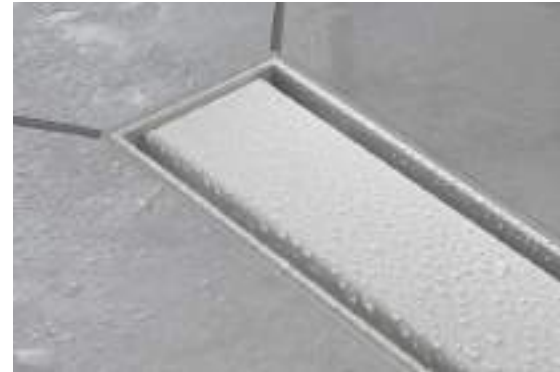

Starts with the basics, and then let your imagination run free.

A holistic design language in your shower enhances the space, and your well-being as a result. That's one reason why thoughtfully designed shower channels are becoming increasingly popular. RainDrain is the perfect accent to any shower, whether its finished in natural stone, stainless steel or individually tiled. And not only does it look great, it provides long-lasting functionality as well.

RainDrain suits every style of shower. We are particularly proud of the simple and straightforward installation, which doesn't depend on the shower's installation method. There is a set for all shower channels - simply choose from three different channels and the point of drainage, then trust in a well-fitted drain for many years to come.

A basic set for all shower channels.