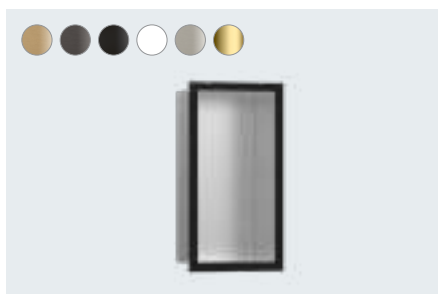

Available from 07/2021

XtraStoris Individual
Wall niche Brushed Stainless Steel
with design frame 30 x 15 x 10 cm
56094, -140, -340, -670, -700, -800, -990