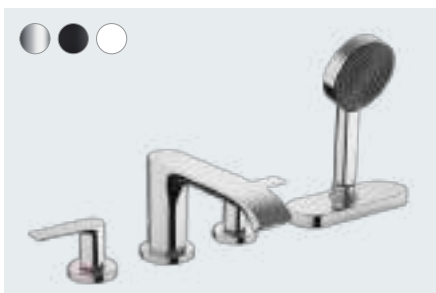

Vivenis
4-hole rim mounted bath mixer with sBox
75444, -000, -670, -700
Basic set for 4-hole rim mounted bath mixer
13440180 (not shown)