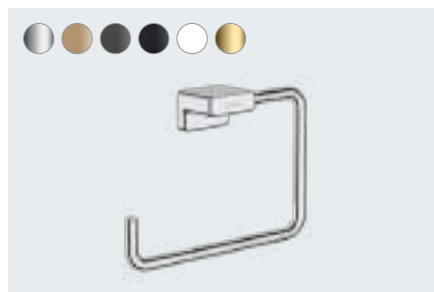

AddStoris
Towel ring
41754, -000, -140, -340, -670, -700, -990