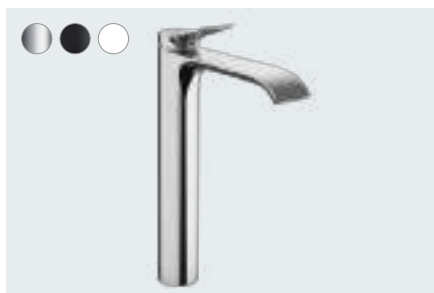

Vivenis
Single lever basin mixer 250 for washbowls
with pop-up waste set
75040, -000, -670, -700
Single lever basin mixer 250 for washbowls
without waste set
75042, -000, -670, -700