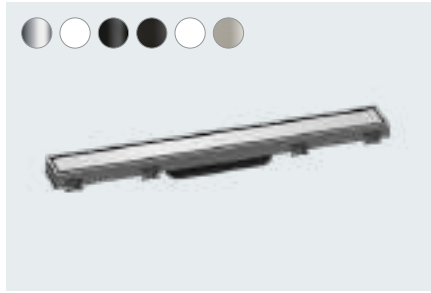

RainDrain Match

Finish set shower drain 60 cm
with height adjustable frame
56036, -000, -450, -610, -670, -700, -800

Finish set shower drain 70 cm
with height adjustable frame
56037, -000, -450, -610, -670, -700, -800
(not shown)

Finish set shower drain 80 cm
with height adjustable frame
56038, -000, -450, -610, -670, -700, -800
(not shown)

Finish set shower drain 90 cm
with height adjustable frame
56040, -000, -450, -610, -670, -700, -800
(not shown)

Finish set shower drain 100 cm
with height adjustable frame
56041, -000, -450, -610, -670, -700, -800
(not shown)

Finish set shower drain 120 cm
with height adjustable frame
56042, -000, -450, -610, -670, -700, -800
(not shown)