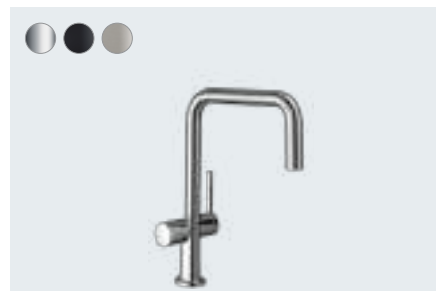

Talis M54

Single lever kitchen mixer U 220, device shut-off valve, 1jet
72807, -000, -670, -800