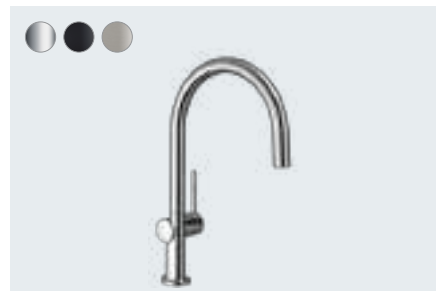

Talis M54

Single lever kitchen mixer 220, 1jet
72804, -000, -670, -800

Single lever kitchen mixer 220, Eco, 1jet
72843, -000