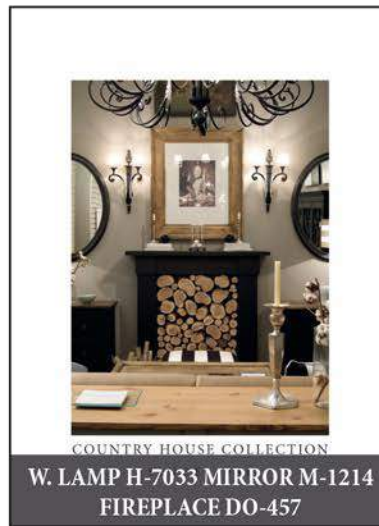

CABINET DO-437
W. LAMP H-70178

126

COUNTRY HOUSE
Tradition & Craftsmanship that inspire.

www.guadarte.com

127

COUNTRY HOUSE COLLECTION
W. LAMP H-7033 MIRROR M-1214
FIREPLACE DO-457

128

ARMCHAIR DO-631
CABINET DO-439/3