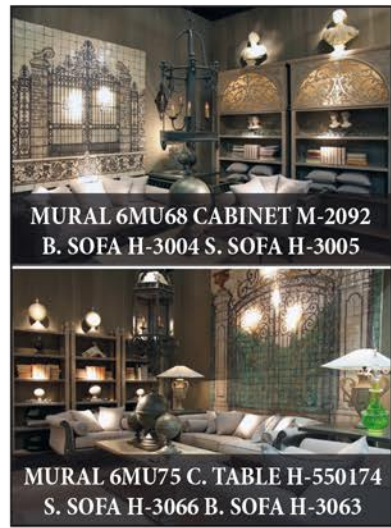

SCULPTURE 618 SOFA H-3004
C. TABLE H-1114

151

CUP 216 LANTERN H-70032
MURAL 6MU74 CONSOLE H-11220

CABINET H-2121 SOFA H-3004
LANTERN H-70032 C. TABLE H-1114

152

C. LAMP H-7038 MURAL 6MU74
CONSOLE H-1122

153