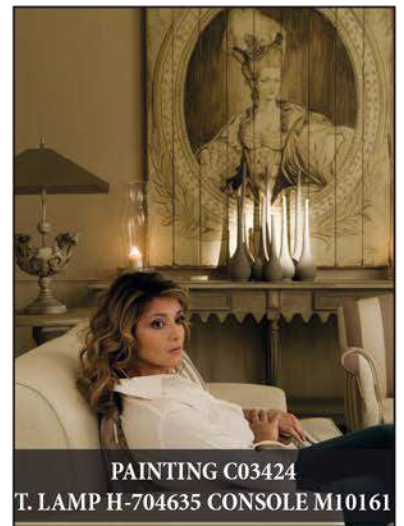

T, LAMP H-704635
CONSOLE M-10164

110

PAINTING C03-424
CONSOLE M10161 ARMCHAIR Z8121

111

PAINTING C03424 ARMCHAIR Z8121
CABINET M-2077

112

PAINTING C03424
T. LAMP H-704635 CONSOLE M10161

113