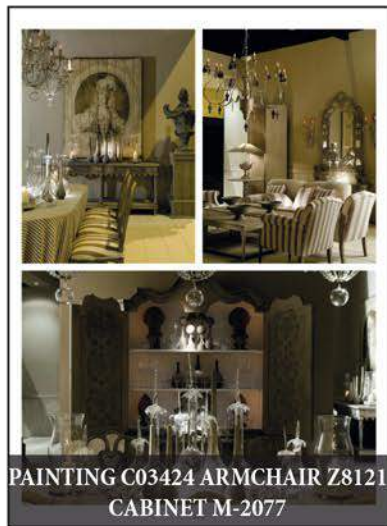

110

111

112

113

The elegance of Nature

114

115

116

117

118

119

120

121

122

123

124

125