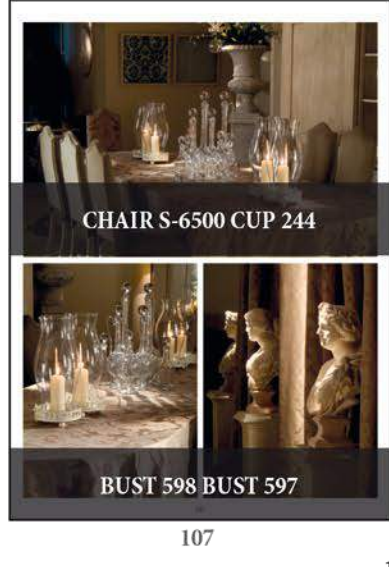

ARMCHAIR Z8153 ARMCHAIR Z8154
ARMCHAIR Z-8152

CHAIR S-6500 CUP 244

BUST 598 BUST 597

103