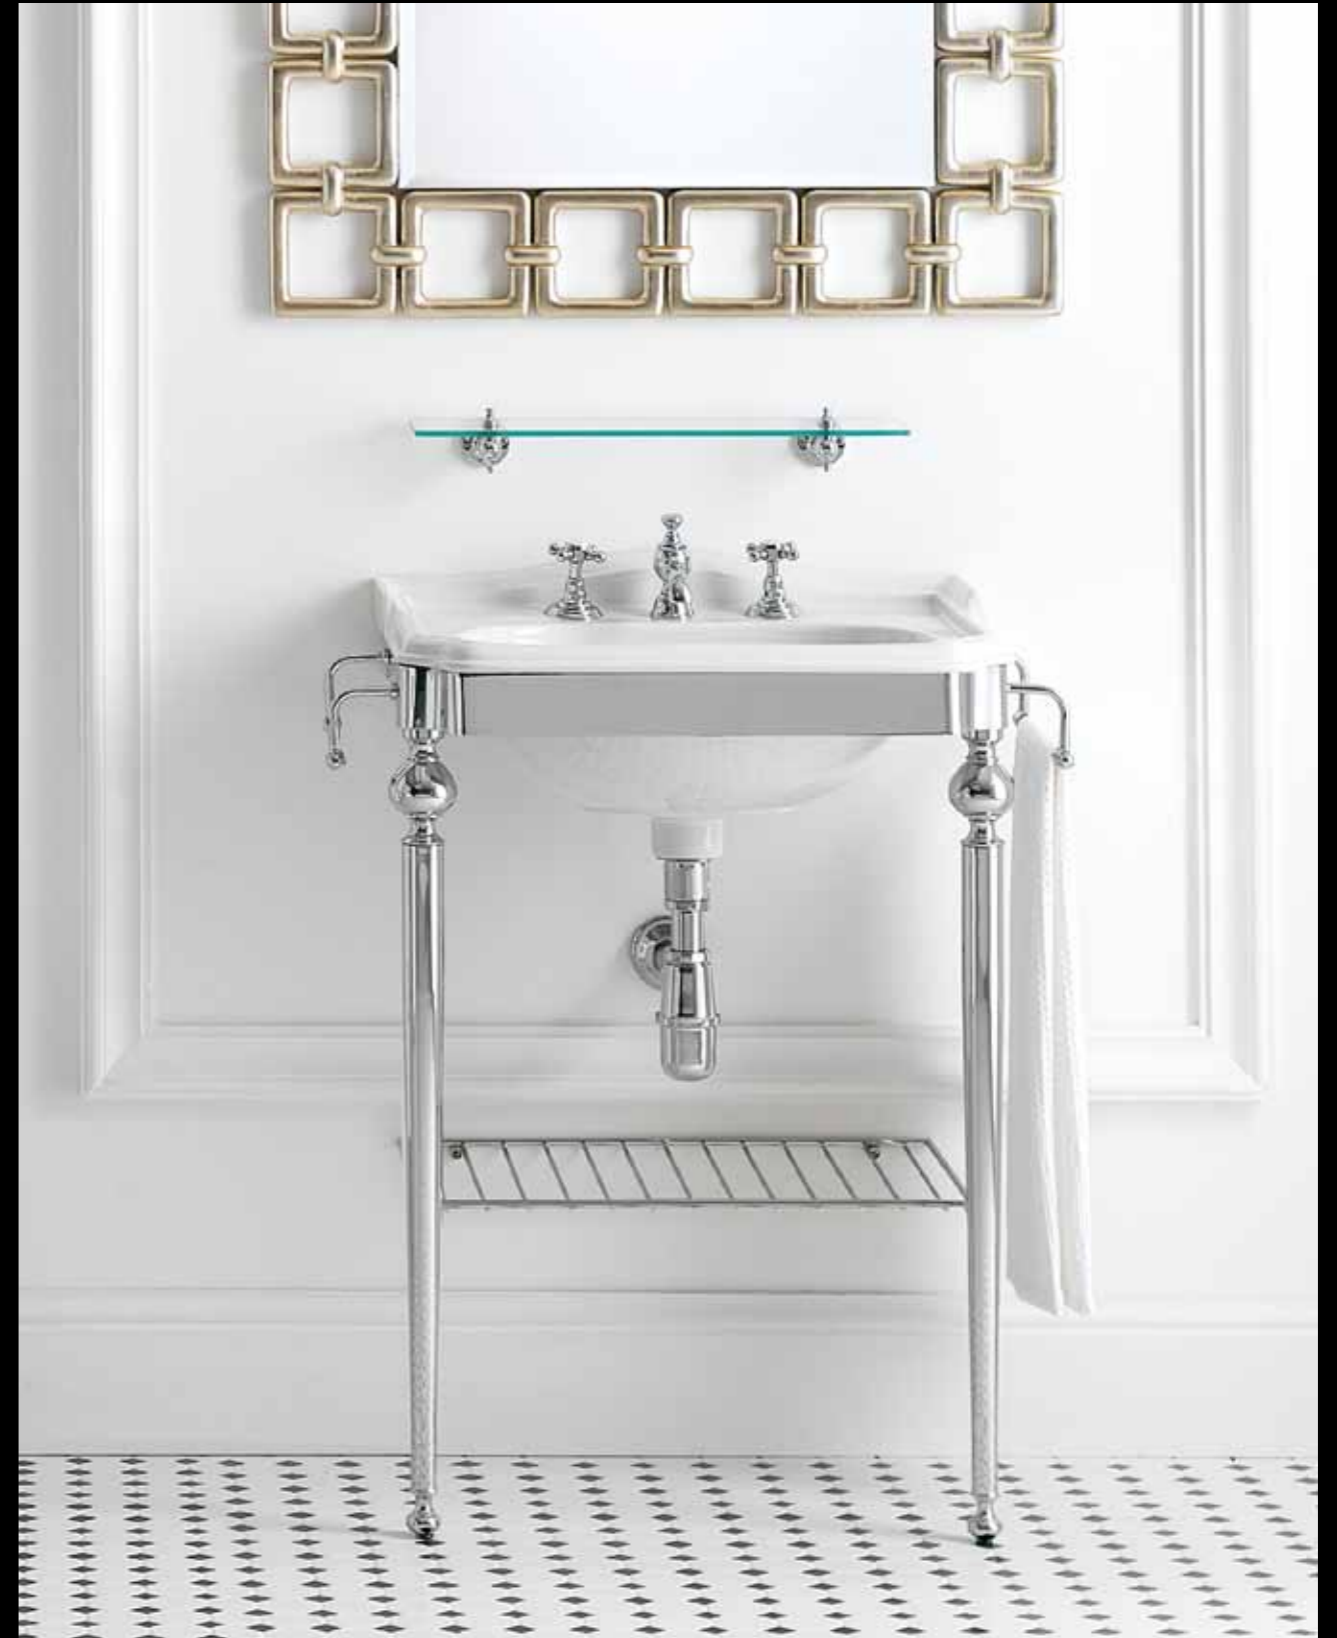

Console New City
New City Consolle