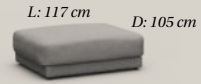

PETRONE COMBINATIONS

2½ Seater
Combination no. 2521

3 Seater
Combination no. 3221

Pouf
Combination no. 1760

2½ Seater with Chaiselong
Combination no. 0021

Mirrored combination no. 0011

3 Seater with Chaiselong
Combination no. 0041