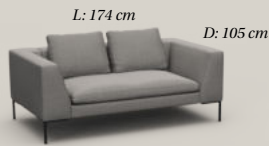

LOANO COMBINATIONS

2 Seater

Combination no. 2221