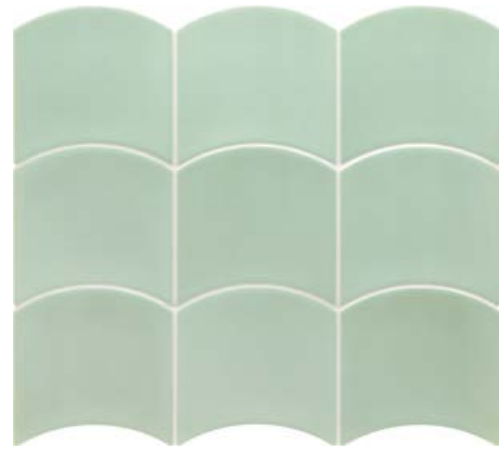

Wave

White
28838 EQ-10D

Grey Owl
28834 EQ-10D

Black
28842 EQ-10D

Old Cream
28835 EQ-10D

Primrose Pink
28837 EQ-10D

Blue Reef
28841 EQ-10D

Mint
28836 EQ-10D

Moody Blue
28839 EQ-10D

Teal Grassy
28840 EQ-10D

Wave

Wave White 12 x 12 cm / 5" x 5"

EQUIPE

Wave Prime Rose, White 12 x 12 cm / 5" x 5"

Wave

Wave Moody Blue 12 x 12 cm / 5" x 5"