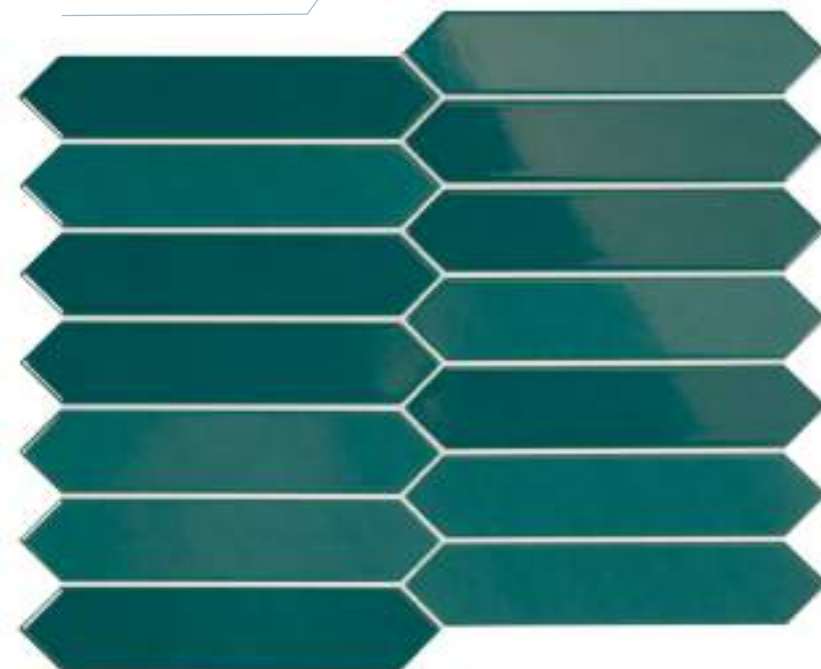

Destonificación / Shade variation Farbschattierungen / Variation de nuances

Arrow Blue Velvet 5 x 25 cm / 2" x 10"