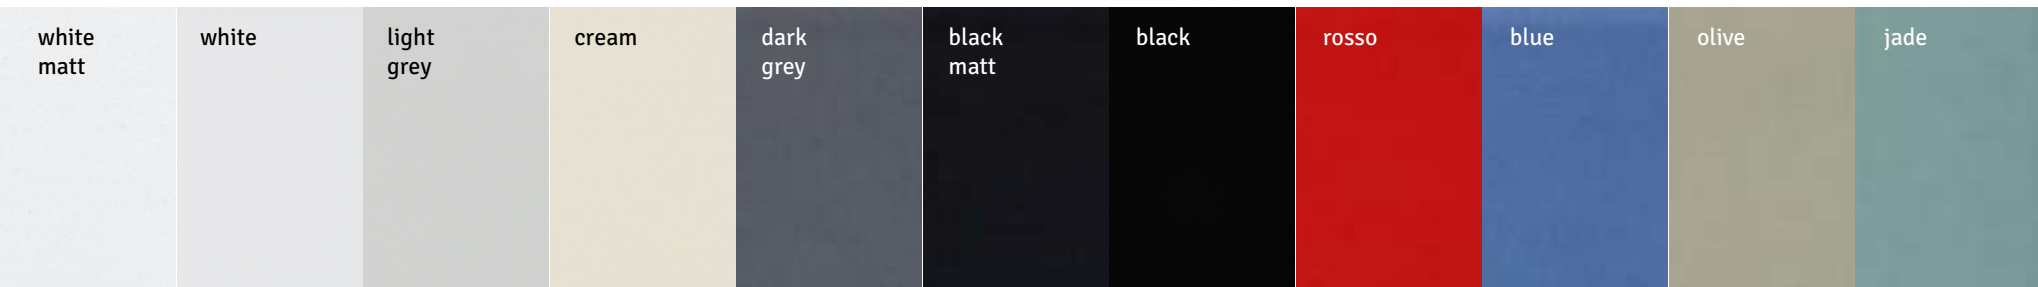

Interactive Catalog

COLLECTION

Company

SOCIAL