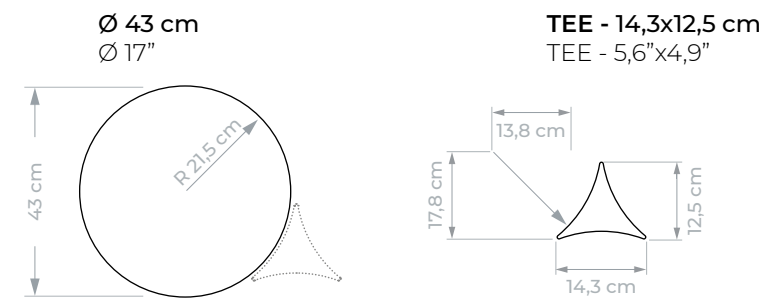

Formatos

Sizes / Formate / Formats

Producción bajo pedido por proyecto. Disponibilidad para la realización de colores y acabados personalizados.

Manufacturing is done on request by project. Availability for the realization of custom colours and finishes.

Serie bestehend aus zwei Teilen, nämlich einem runden mit 43 cm Durchmesser „SFERA“ und einem gebogenen Dreieckteil „TEE“, mit dem der freie Raum zwischen den Kreisen ausgefüllt wird, sodass ein sechseckiges Netz entsteht.

Produktion auf Bestellung pro Projekt. Verfügbarkeit zur Herstellung in individuell gestalteten Farben und Ausführungen.

Cette série se compose de deux pièces bien différenciées: une pièce circulaire de 43 cm de diamètre «Sfera» et une courbe circulaire «TEE», spécialement conçue pour remplir les espaces entre cercles en formant un réseau hexagonal.