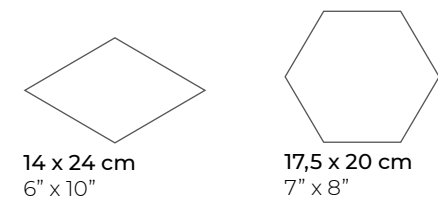

Formatos
Sizes / Formate / Formats

Azul	27493 EQ-14	Azul	27473 EQ-3
Gris	27496 EQ-14	Gris	27474 EQ-3
Negro	27495 EQ-14	Negro	27475 EQ-3
Robín	27494 EQ-14	Robín	27476 EQ-3
Verde	27478 EQ-14	Verde	27477 EQ-3

Destonificación / Shade variation
Farbschattierungen / Variation de nuances