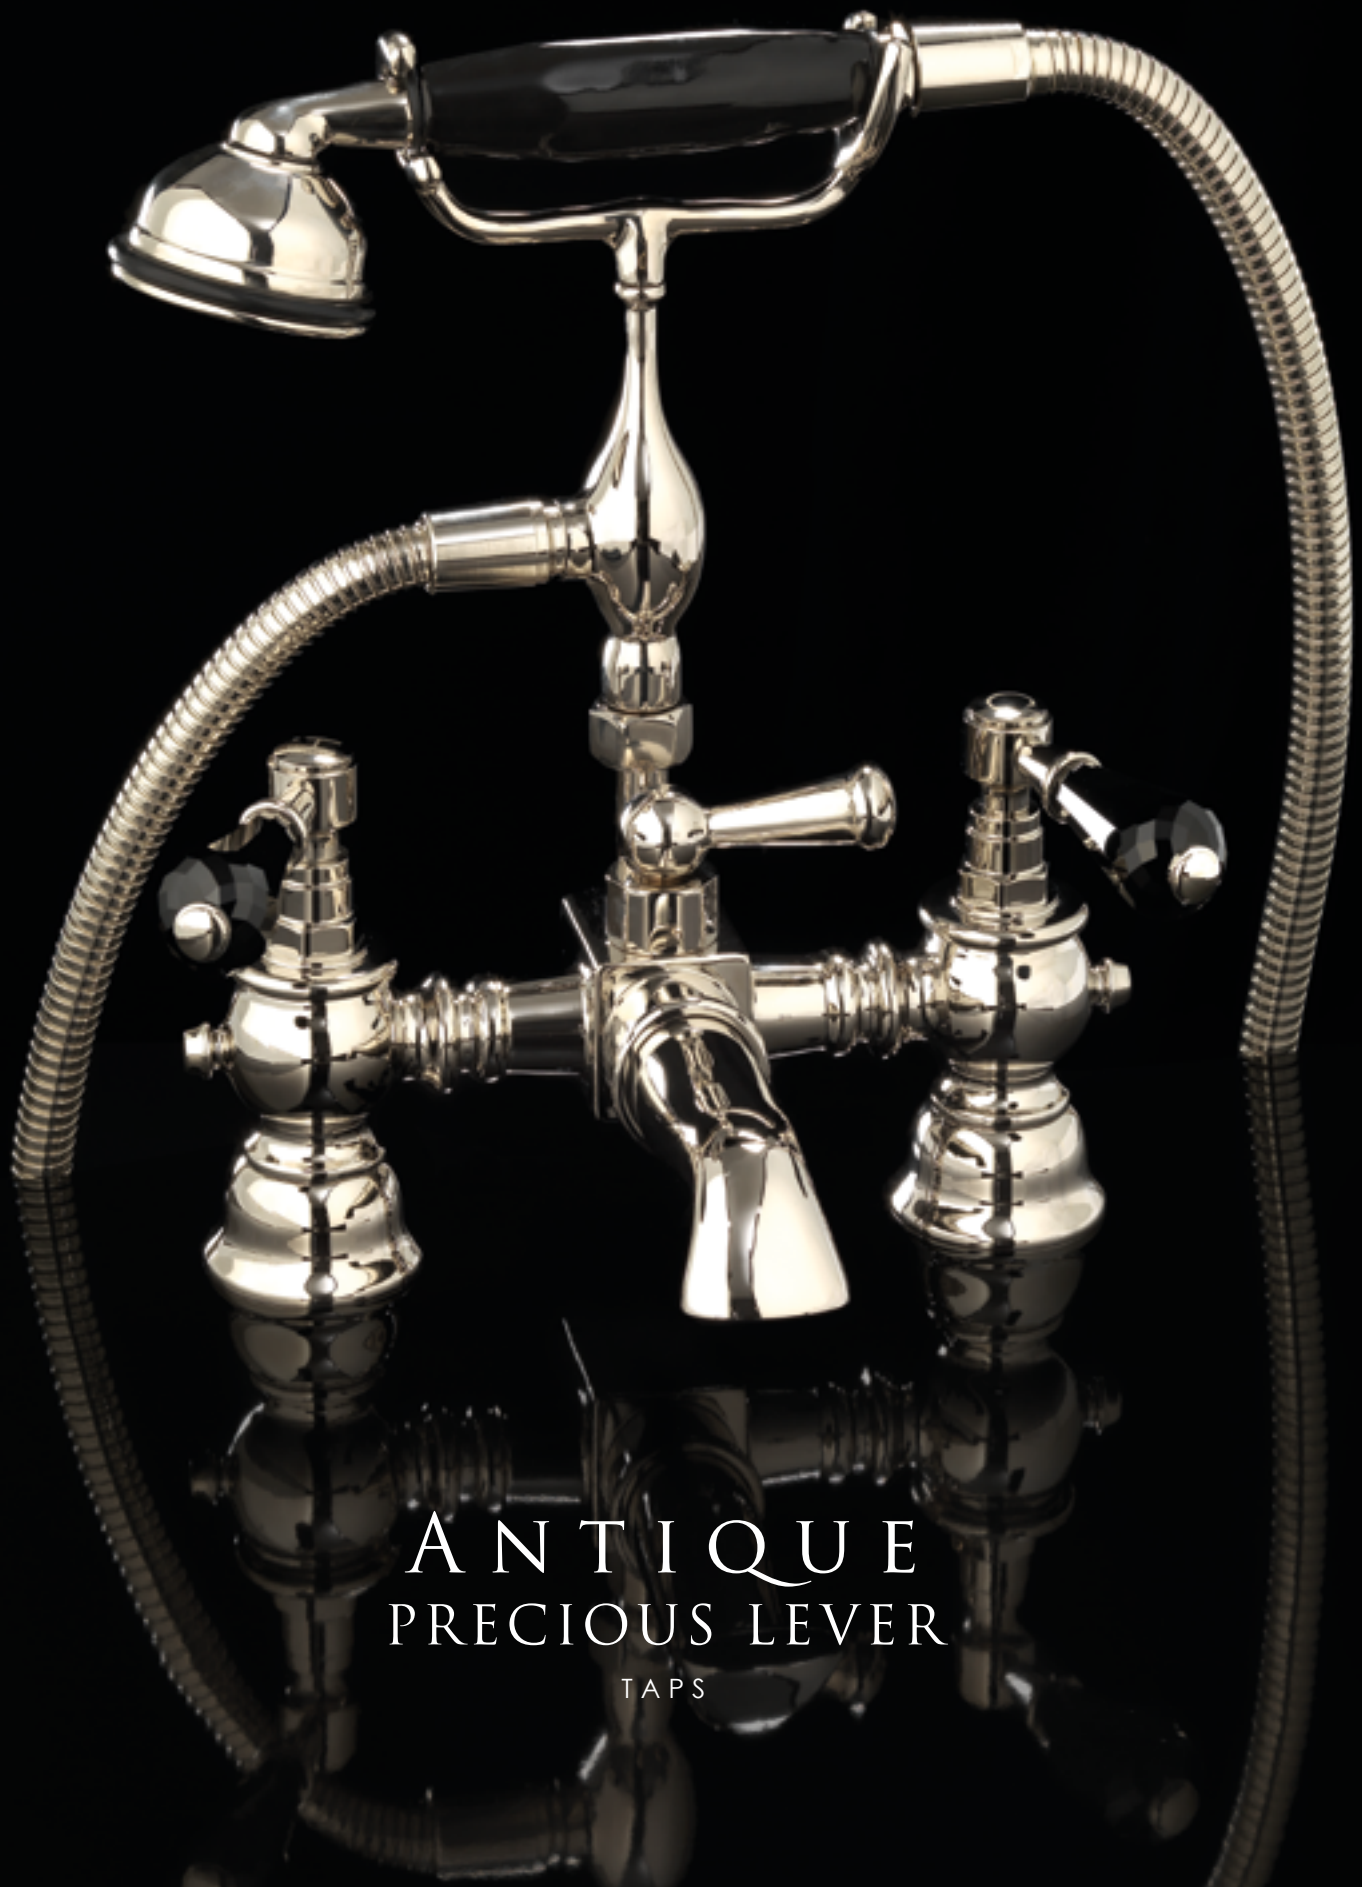

NOTEBOOK

— DD —

ADMIRAL  
BATHTUB

ANTIQUE  
PRECIOUS LEVER  
TAPS

ATELIER  
FLOORINGS

ATELIER AMBIENT - ATELIER DIAMOND FLOORING - MAJESTIC SHOWER DOOR - JETSET 3 VANITY UNIT - CELINE BATHUB

AUDREY  
VANITY UNIT