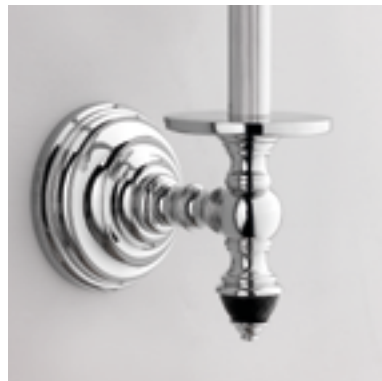

A U R O R A  
BATH TUB

BENTLEY  
VANITY UNIT

BENTLEY AMBIENT - BENTLEY DX VANITY UNIT - PRESIDENT BATHTUB - ELITE MARBLE TILES FLOORING - ÉLYSÉES BOISERIE WALL COVERING

BLACK DIAMOND  
TAPS

BLACK DIAMOND ACCESSORIES