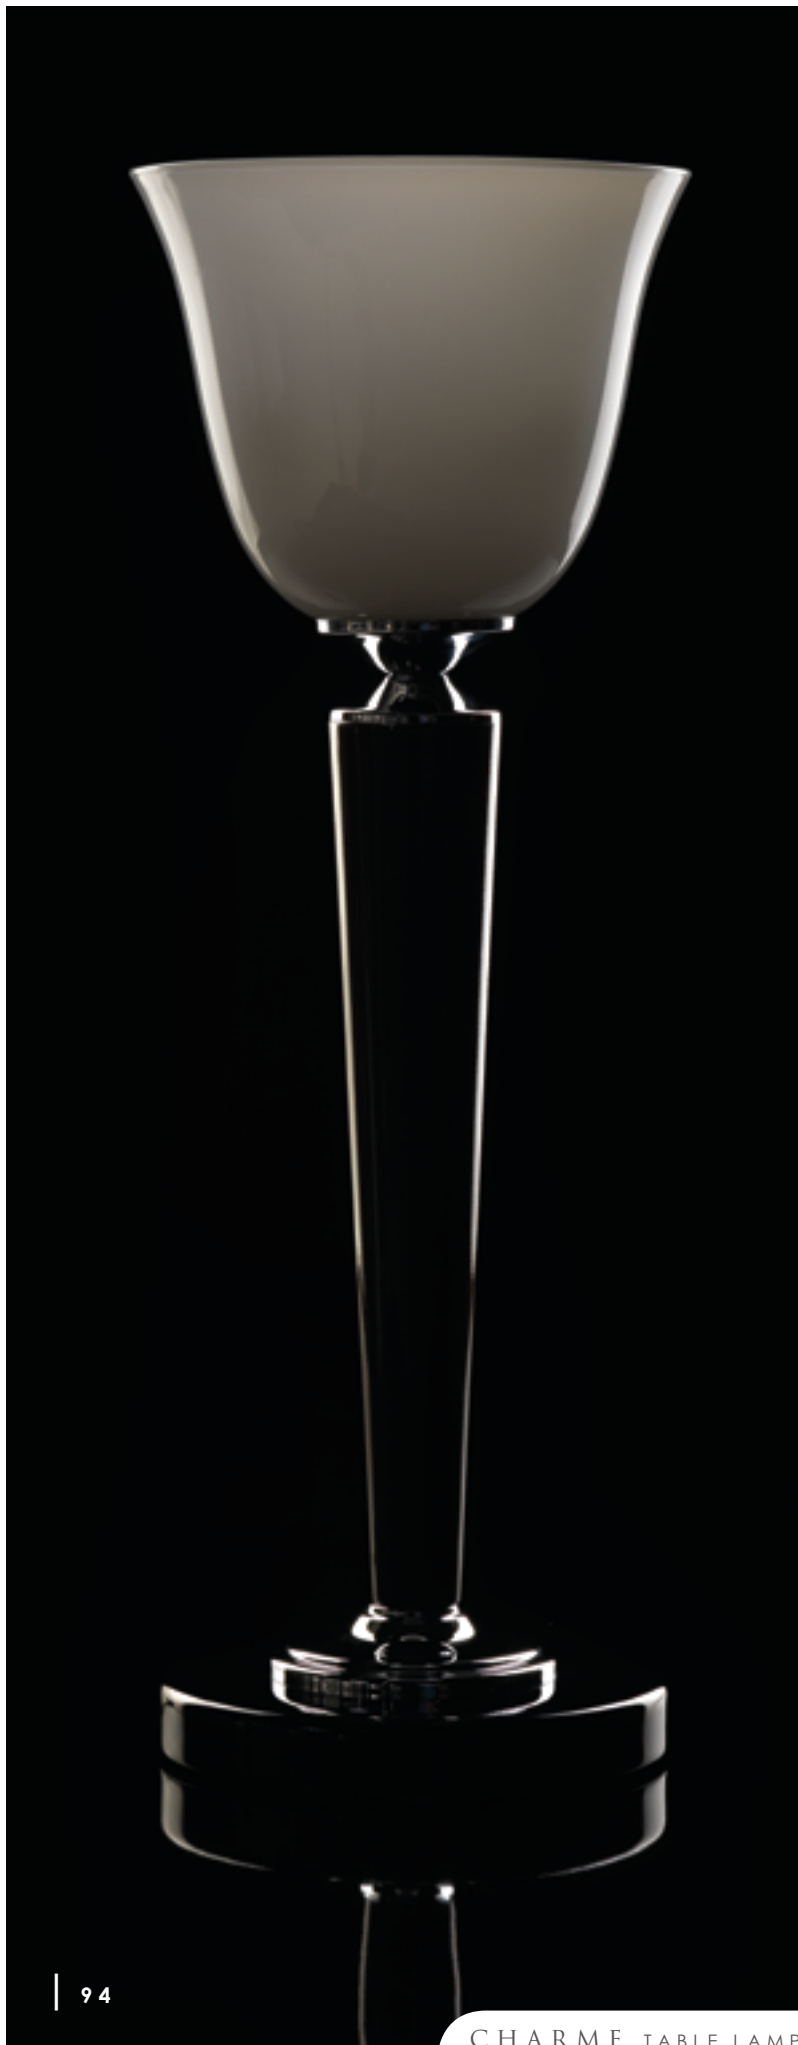

# HOLLY

SOFA

HOLLYWOOD  
BATHTUB

CHARME TABLE LAMP