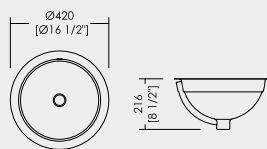

DEBABLRCR P 19.3750

CROMO - CHROME - CHROM - CHROME - CROMO - ХРОМ

DEBABYLOT P 22.2500

ORO CHIARO - LIGHT GOLD - HELLGOLD - OR CLAIR - ORO CLARO
СВЕТЛОЕ ЗОЛОТО

DEBABYLNK P 24.7500

NICKEL LUCIDO - POLISHED NICKEL - POLIERNICKEL - NICKEL POLI
НИКЕЛ ЛУЦИДО - НИКЕЛЬ БЛЕСТЯЩИЙ

LAVABO SOTTOPIANO IN OTTONE BABYLON

BABYLON UNDER-COUNTER WASHBASIN IN BRASS
UNTERBAUWASCHBECKEN BABYLON AUS MESSING
LAVABO SOUS-PLAN EN LAITON BABYLON
LAVABO BAJO ENCIMERA DE LATÓN BABYLON
РАКОВИНА ВСТРАИВАЕМАЯ ЛАТУННАЯ BABYLON