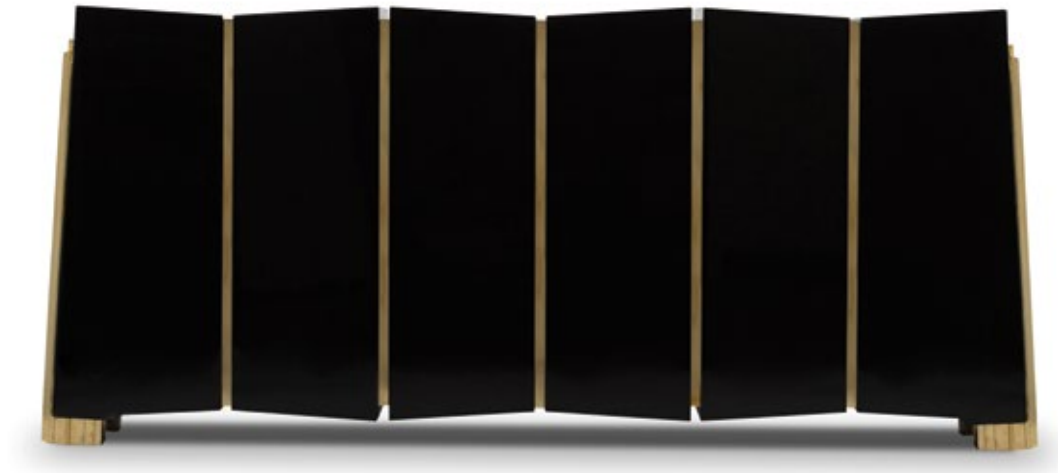

Darian sideboard

LUXXU | HOME

WE BELIEVE IN REDESIGNING YOUR DEFINITION OF
ART IN EVERYTHING WE CREATE.

LUXXU's items arise from the strongest and most powerful inspirations, as the brand is driven by a desire to bring distinctiveness and boldness into the world of design. All creations excel by the rare techniques of the craftsmen who perfectly combine the tradition of producing excellent quality furniture with contemporary design.

LUXXU gives you the opportunity to create ambiances that thrive through a sense of uniqueness, with noble materials and finishes, where customization blossoms as brand capital. An everlasting aesthetic language shared by every element.

LUXXU is shaping its future by setting trends of refined elegance.
Be our guest and get inspired by the greatest collection of timeless pieces.