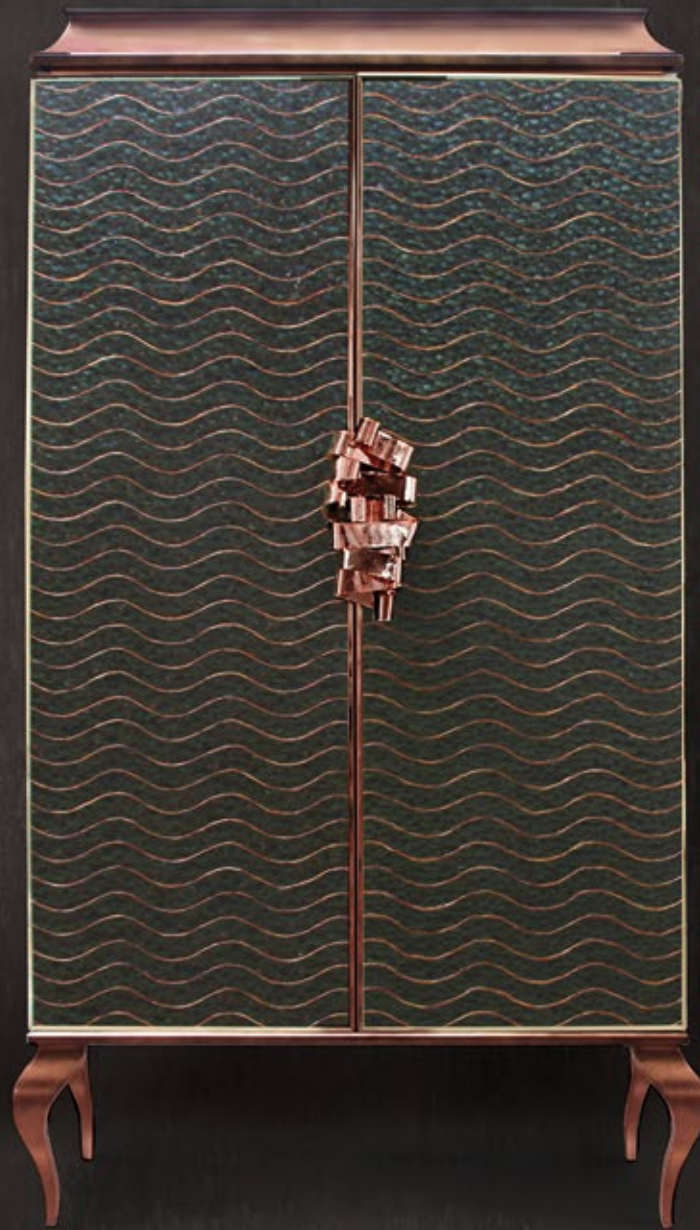

CASEGOODS

Divine Cabinet by KOKET

BOCA DO LOBO | D. MANUEL

Materials & Finishes: Copper leaf with black gradient lacquer; Copper leaf and a Glass shelf. Mahogany legs with black lacquer finish
W 110 cm (43 in.) | D 60 cm (24 in.) | H 165 cm (65 in.)