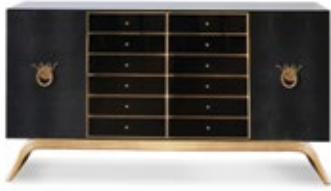

”

BRABBU | HUANG

Materials & Finishes: Outside: Glossy walnut root veneer.
Inside: Palisander veneer. Polished hammered aged brass.

W 220 cm (86.6in.) | D 50 cm (19.7in.) | H 87 cm (34.3in.)

Huang sideboard and Cyrus table lamp by Brabbu