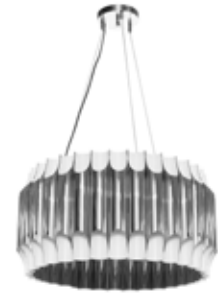

DELIGHTFULL | GALLIANO ROUND

Materials & Finishes: Steel; Nickel Plated &
White Matte (inside).
H 40 cm (15.7in.) | D 80 cm (31.5in.)
CORD HEIGHT 100 cm (39.4in.) (adjustable)