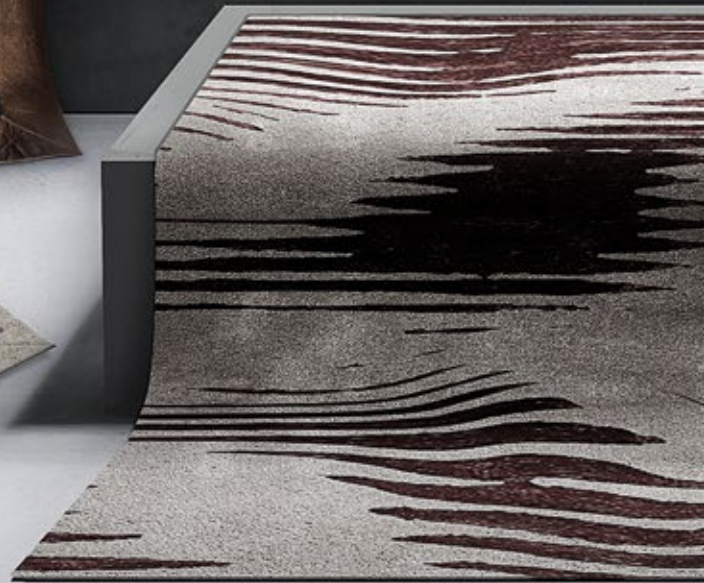

Baltic rug
by Brabbu

Kotta rug
by Rug Society