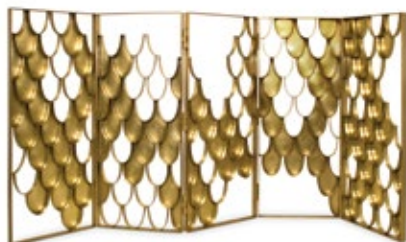

BRABBU | KOI

Materials & Finishes: Brushed aged brass.
W 258 cm (101,57 in.) | D 4 cm (1,57 in.) | H 120 cm (47,63 in.)