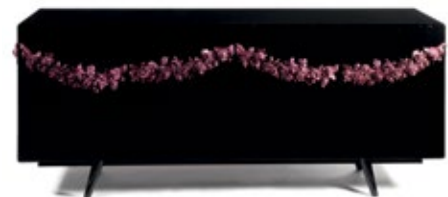

W 185 cm (72,8 in.) | D 60 cm (23,6 in.) | H 90 cm (35,4 in.)

BOCA DO LOBO | HERITAGE

Materials & Finishes: Hand painted tiles and mirror. Gold leaf, high gloss white lacquer and bronze glass shelves.

W 162 cm (63,8 in.) | D 50 cm (19,7 in.) | H 90 cm (35,4 in.)