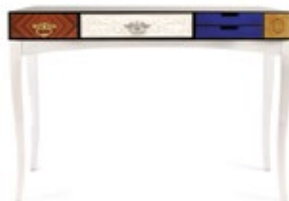

BOCA DO LOBO | SOHO

Materials & Finishes: Bronze glass, opaque and
translucent lacquers, gold leaf and wood veneer.
Brass handles.
W 118 cm (46,5 in.) | D 43 cm (16,9 in.) | H 87 cm (34,3 in.)