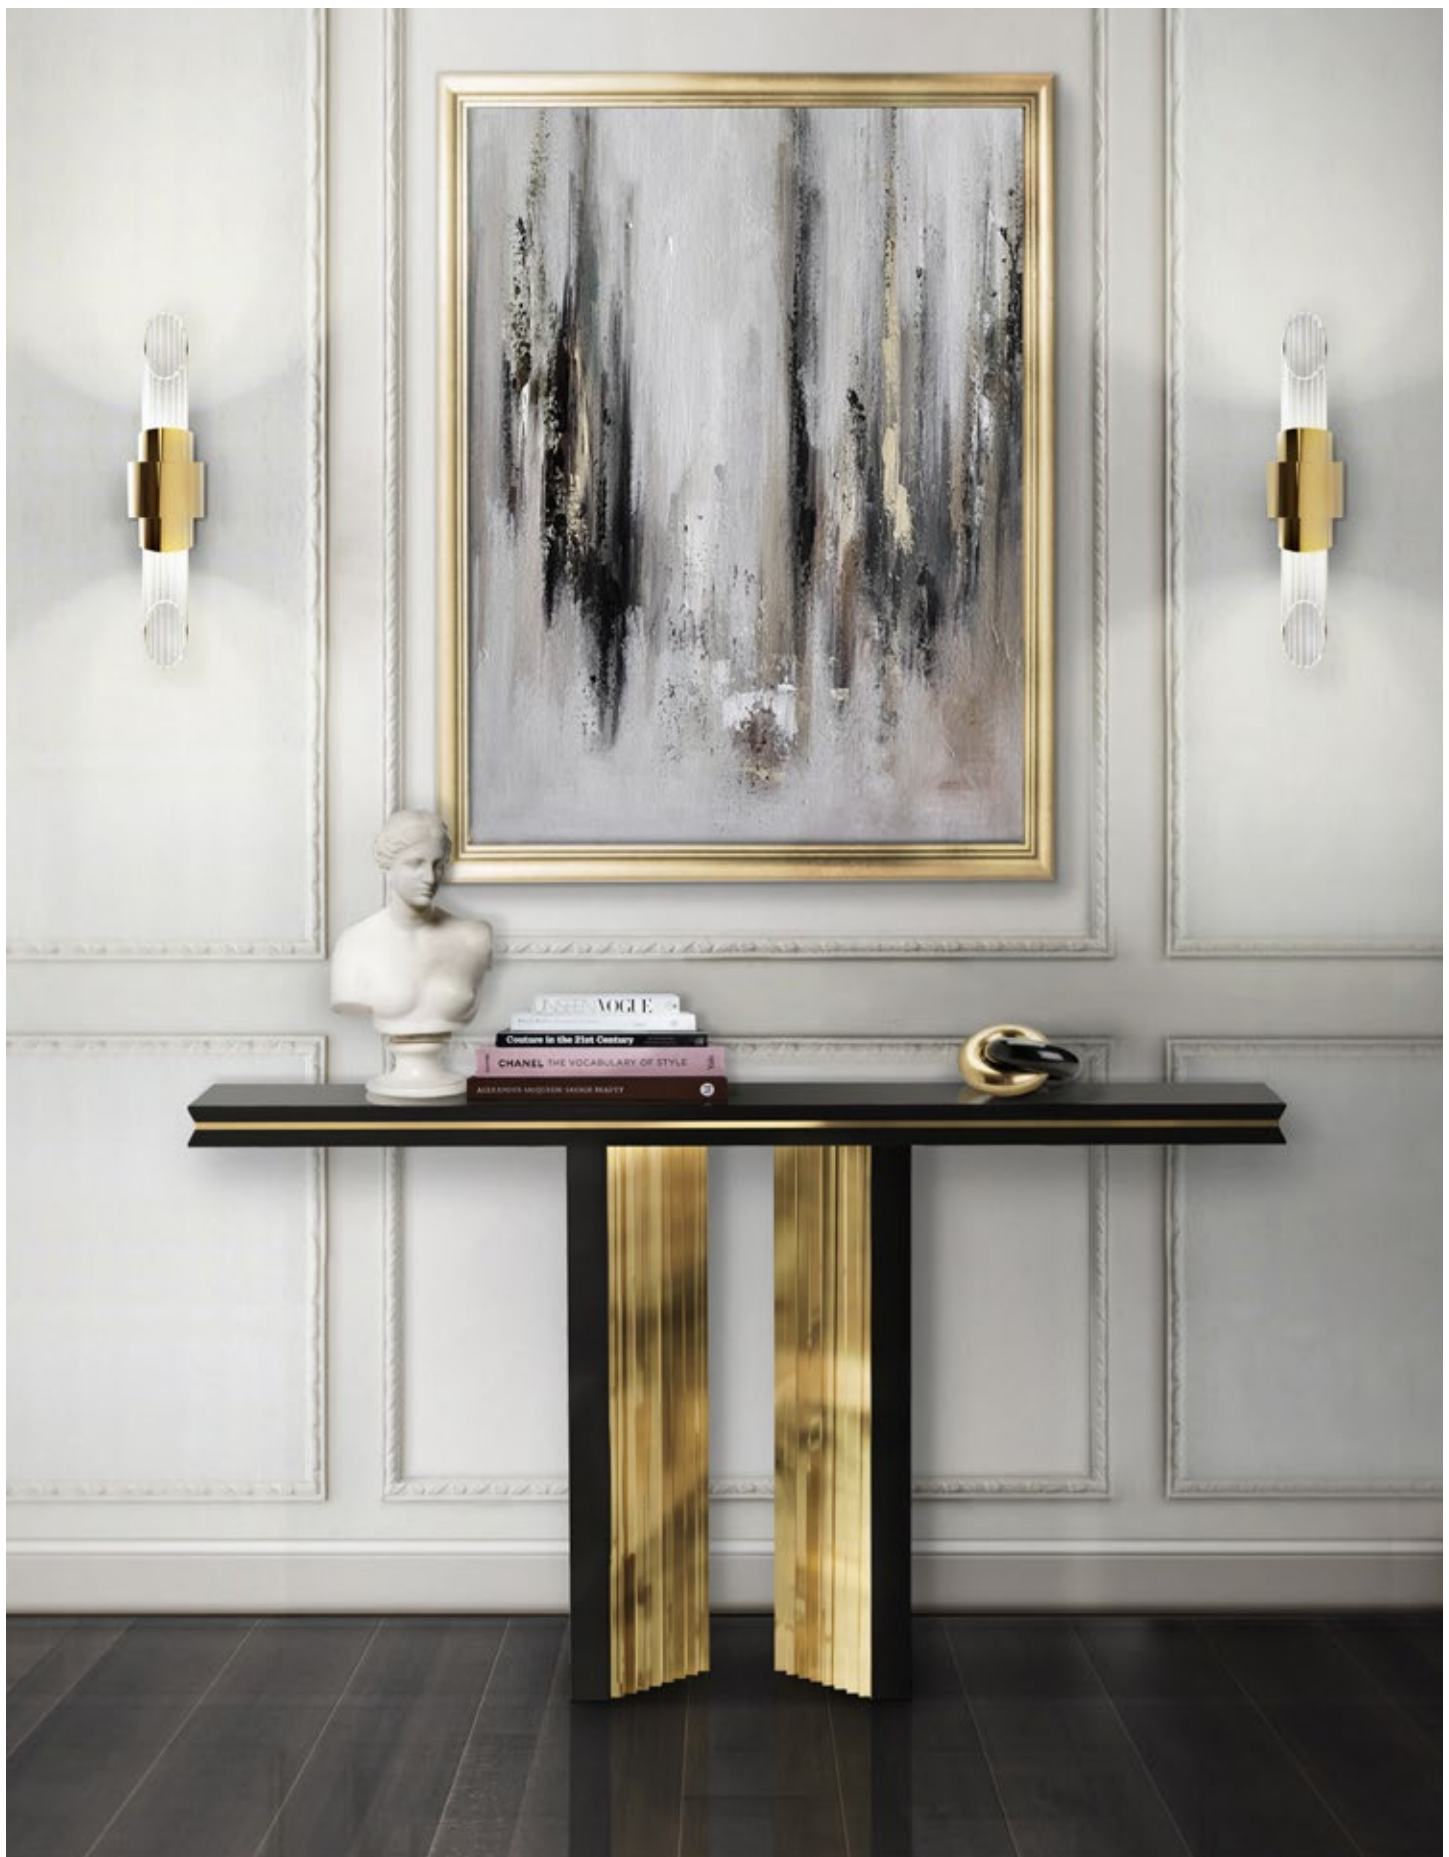

Beyond console and Tycho wall lamp by Luxxu Modern Lamps