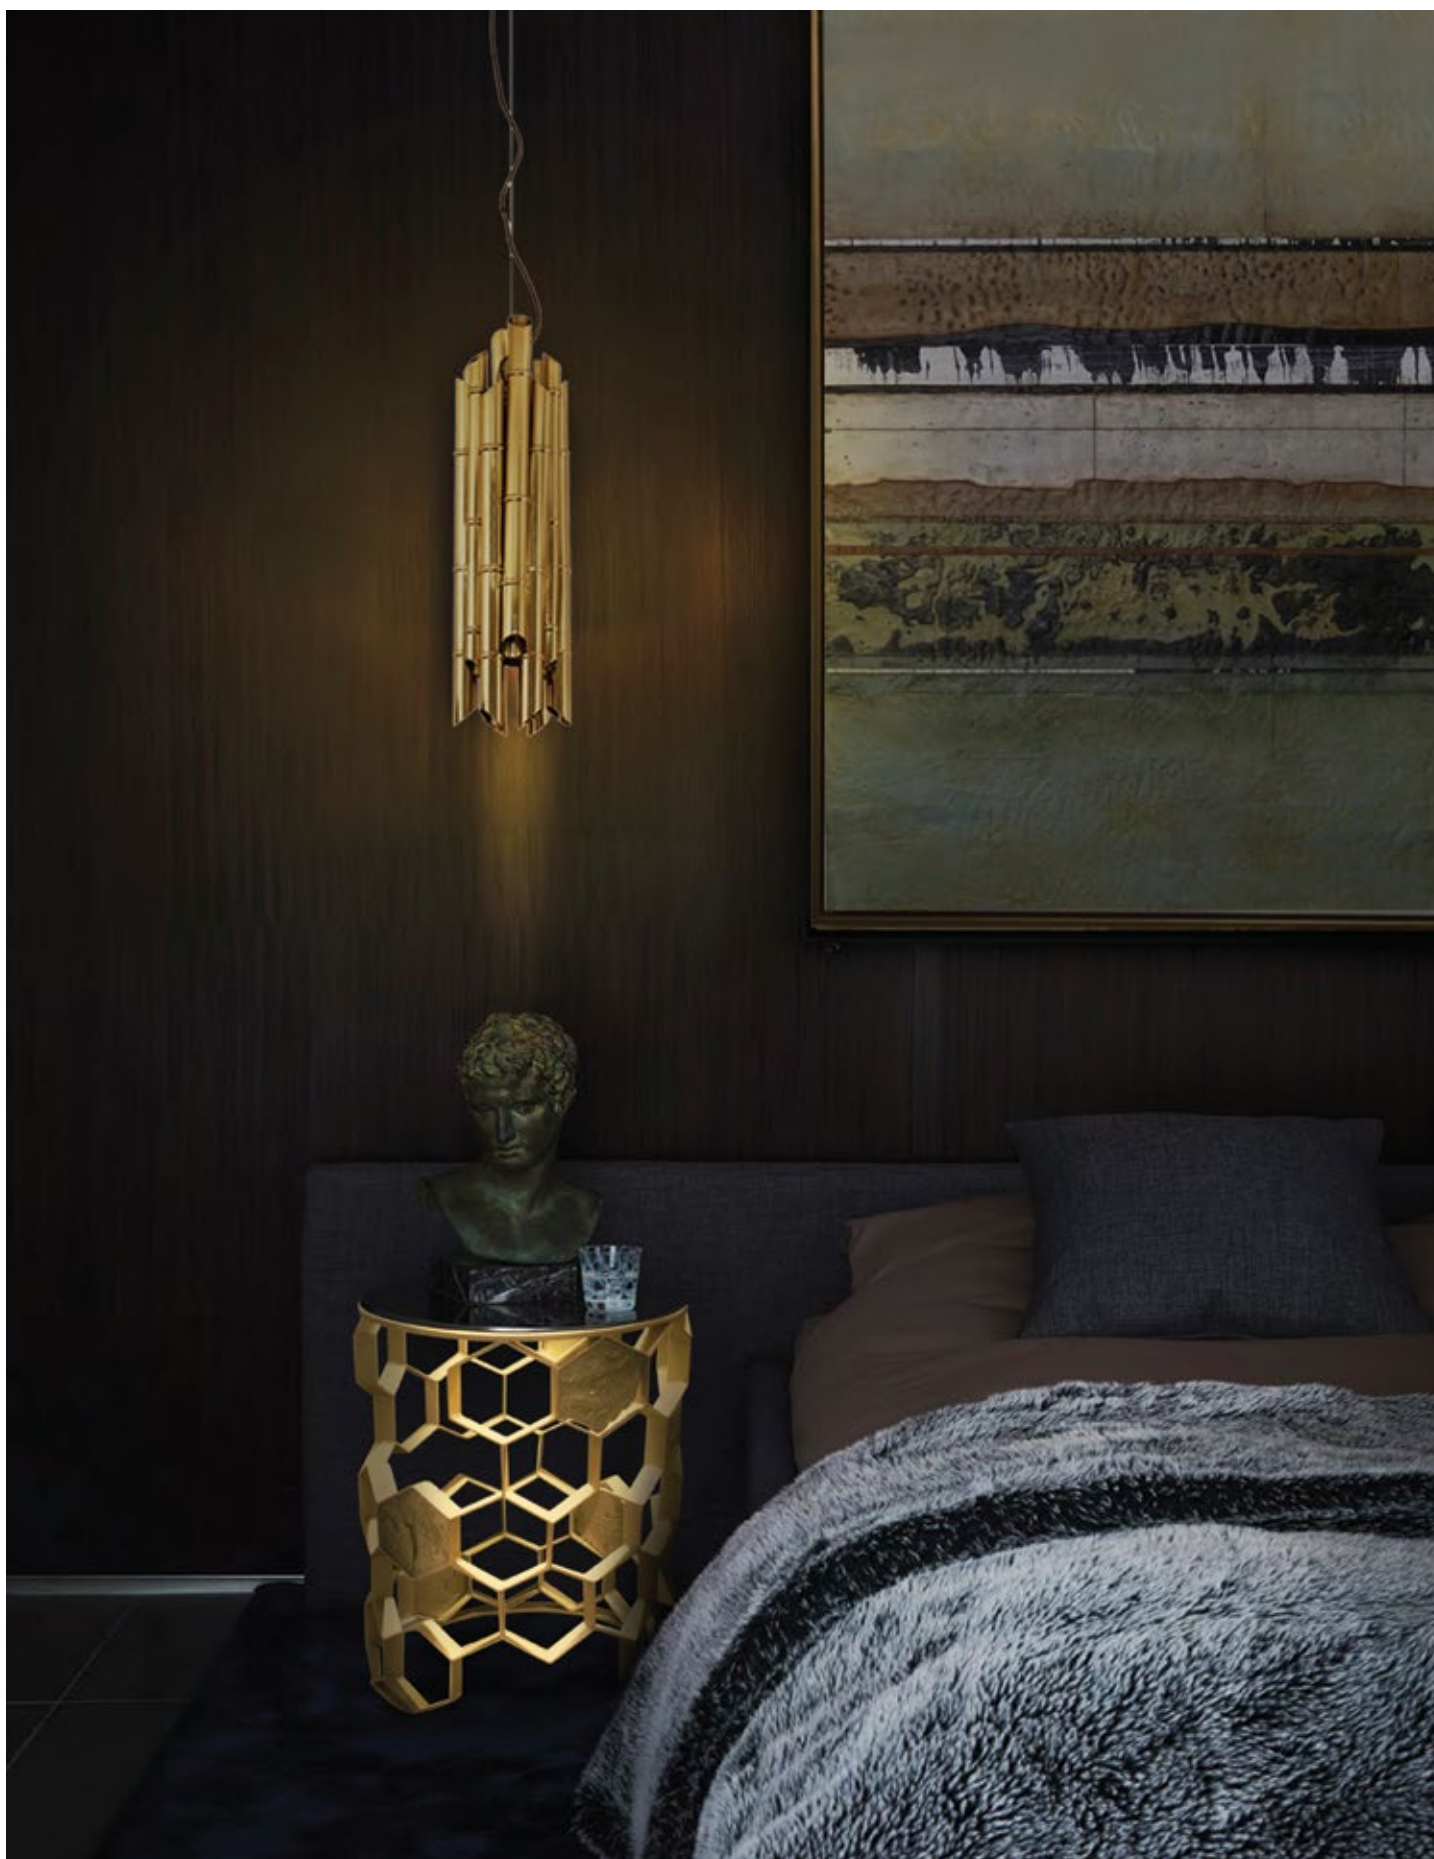

Saki pendant and Manuka side table by Brabbu

Wormley side table and Wilde mirror by Essential Home | Audrey armchair by Koket

BOCA DO LOBO | CROCHET

Materials & finishes: Beije lacquer gold plated ornament.
W 65 cm (25,6 in.) | D 38,5 cm (15,2 in.) | H 60 cm (23,6 in.)