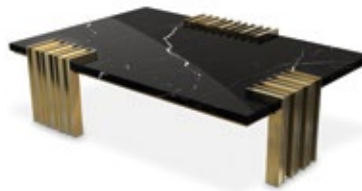

LUXXU HOME | VERTIGO

Materials & Finishes: Brass, Gold plated & Nero Marquina Marble.

W 190 cm(74,8 in.) | D180 cm (70,9 in.) | H 78 cm (30,7 in.)