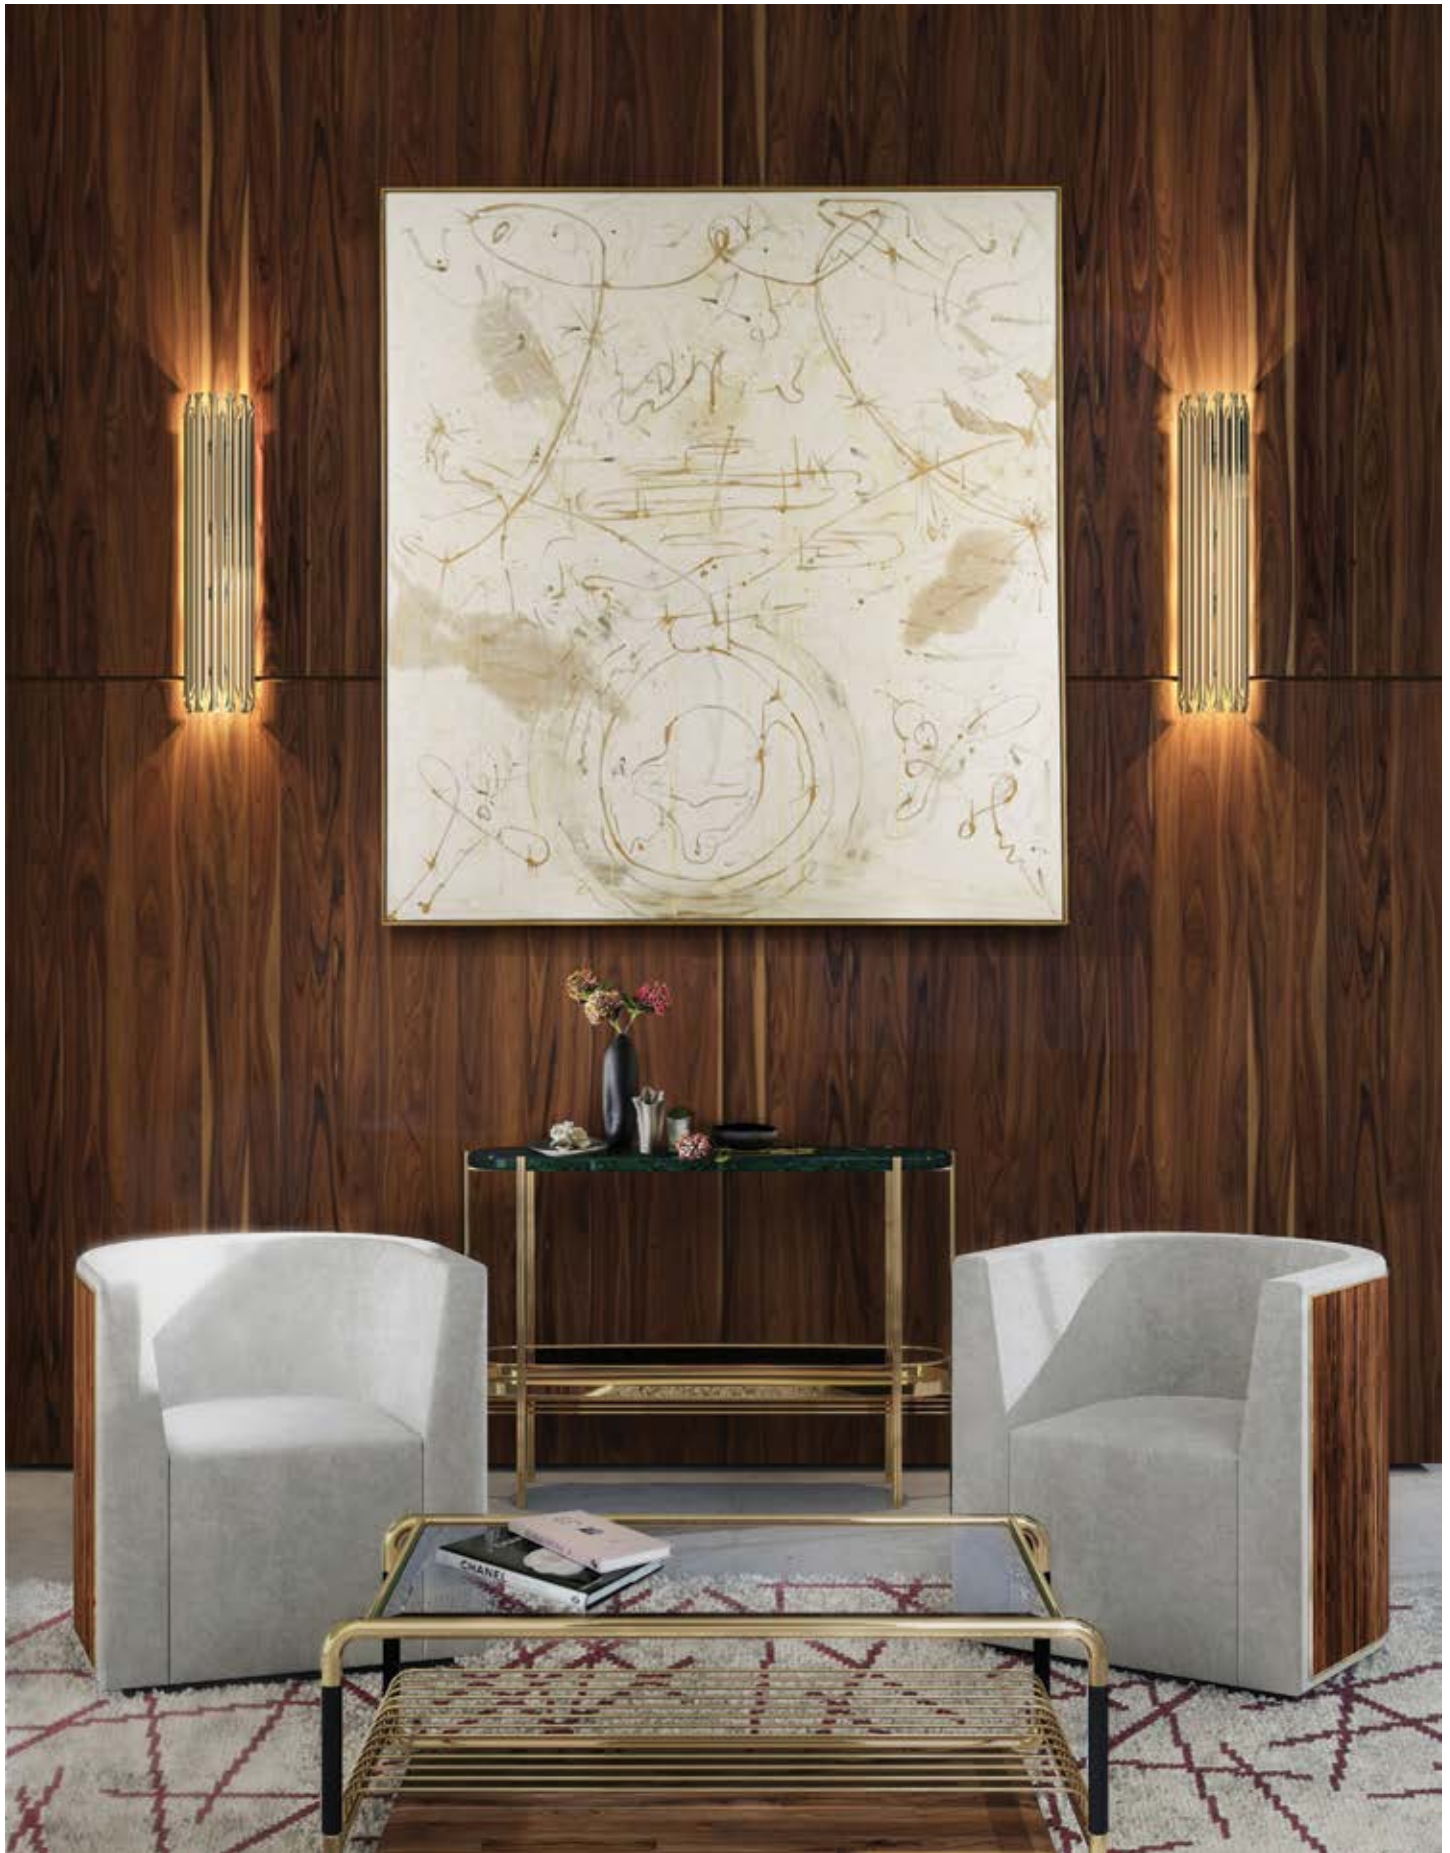

Matheny XL wall lamp by Delightfull | Grace armchair, Lautner center table, Craig console and Polanski rug by Essential Home