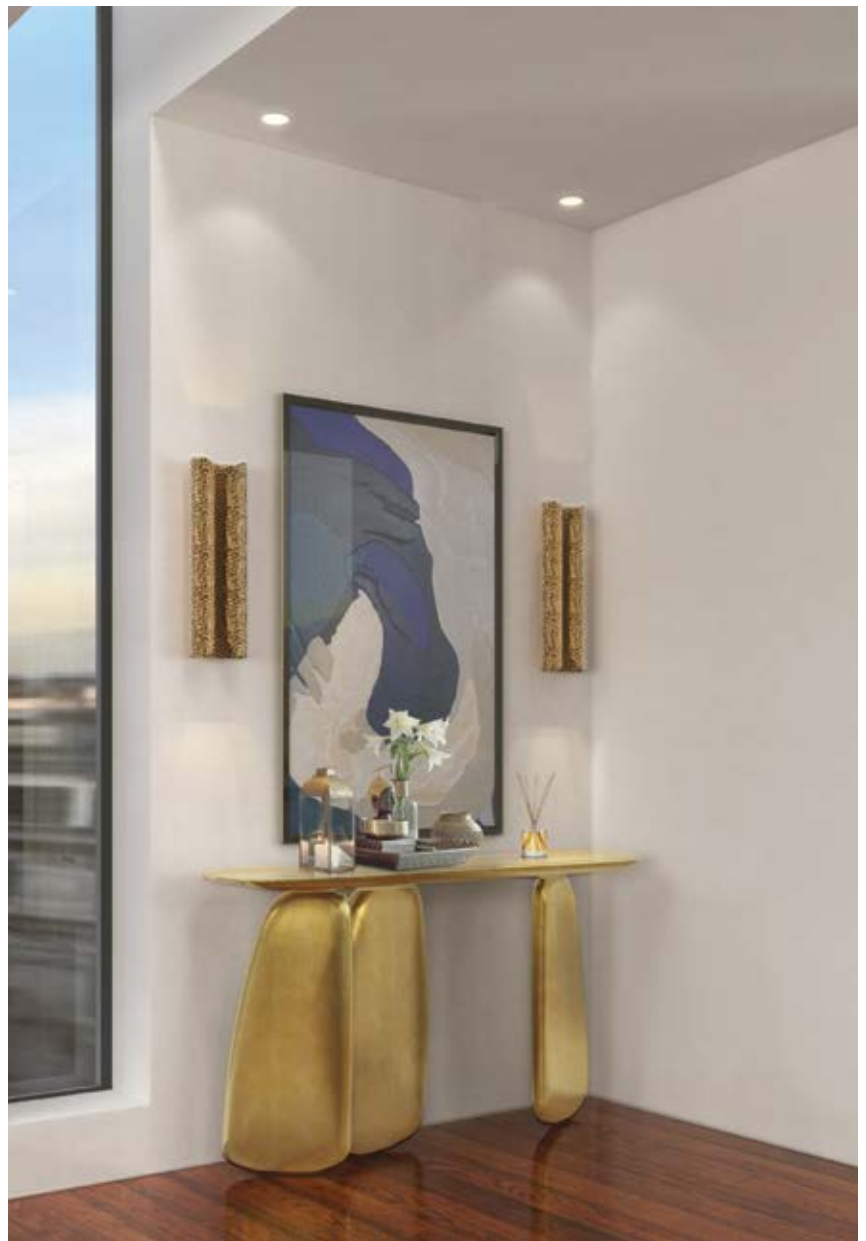

Every corner of the apartment is embellished by exclusive, handcrafted furniture and lighting from Brabbu, creating a luxurious yet welcoming ambience like anything other you have ever seen.

Horus Suspension lamp, Vellum Wall lamp, Nanook Dining chairs, Koi Dining table II, Cygnus Display, Orion Cabinet and Cuzco Rug by Brabbu