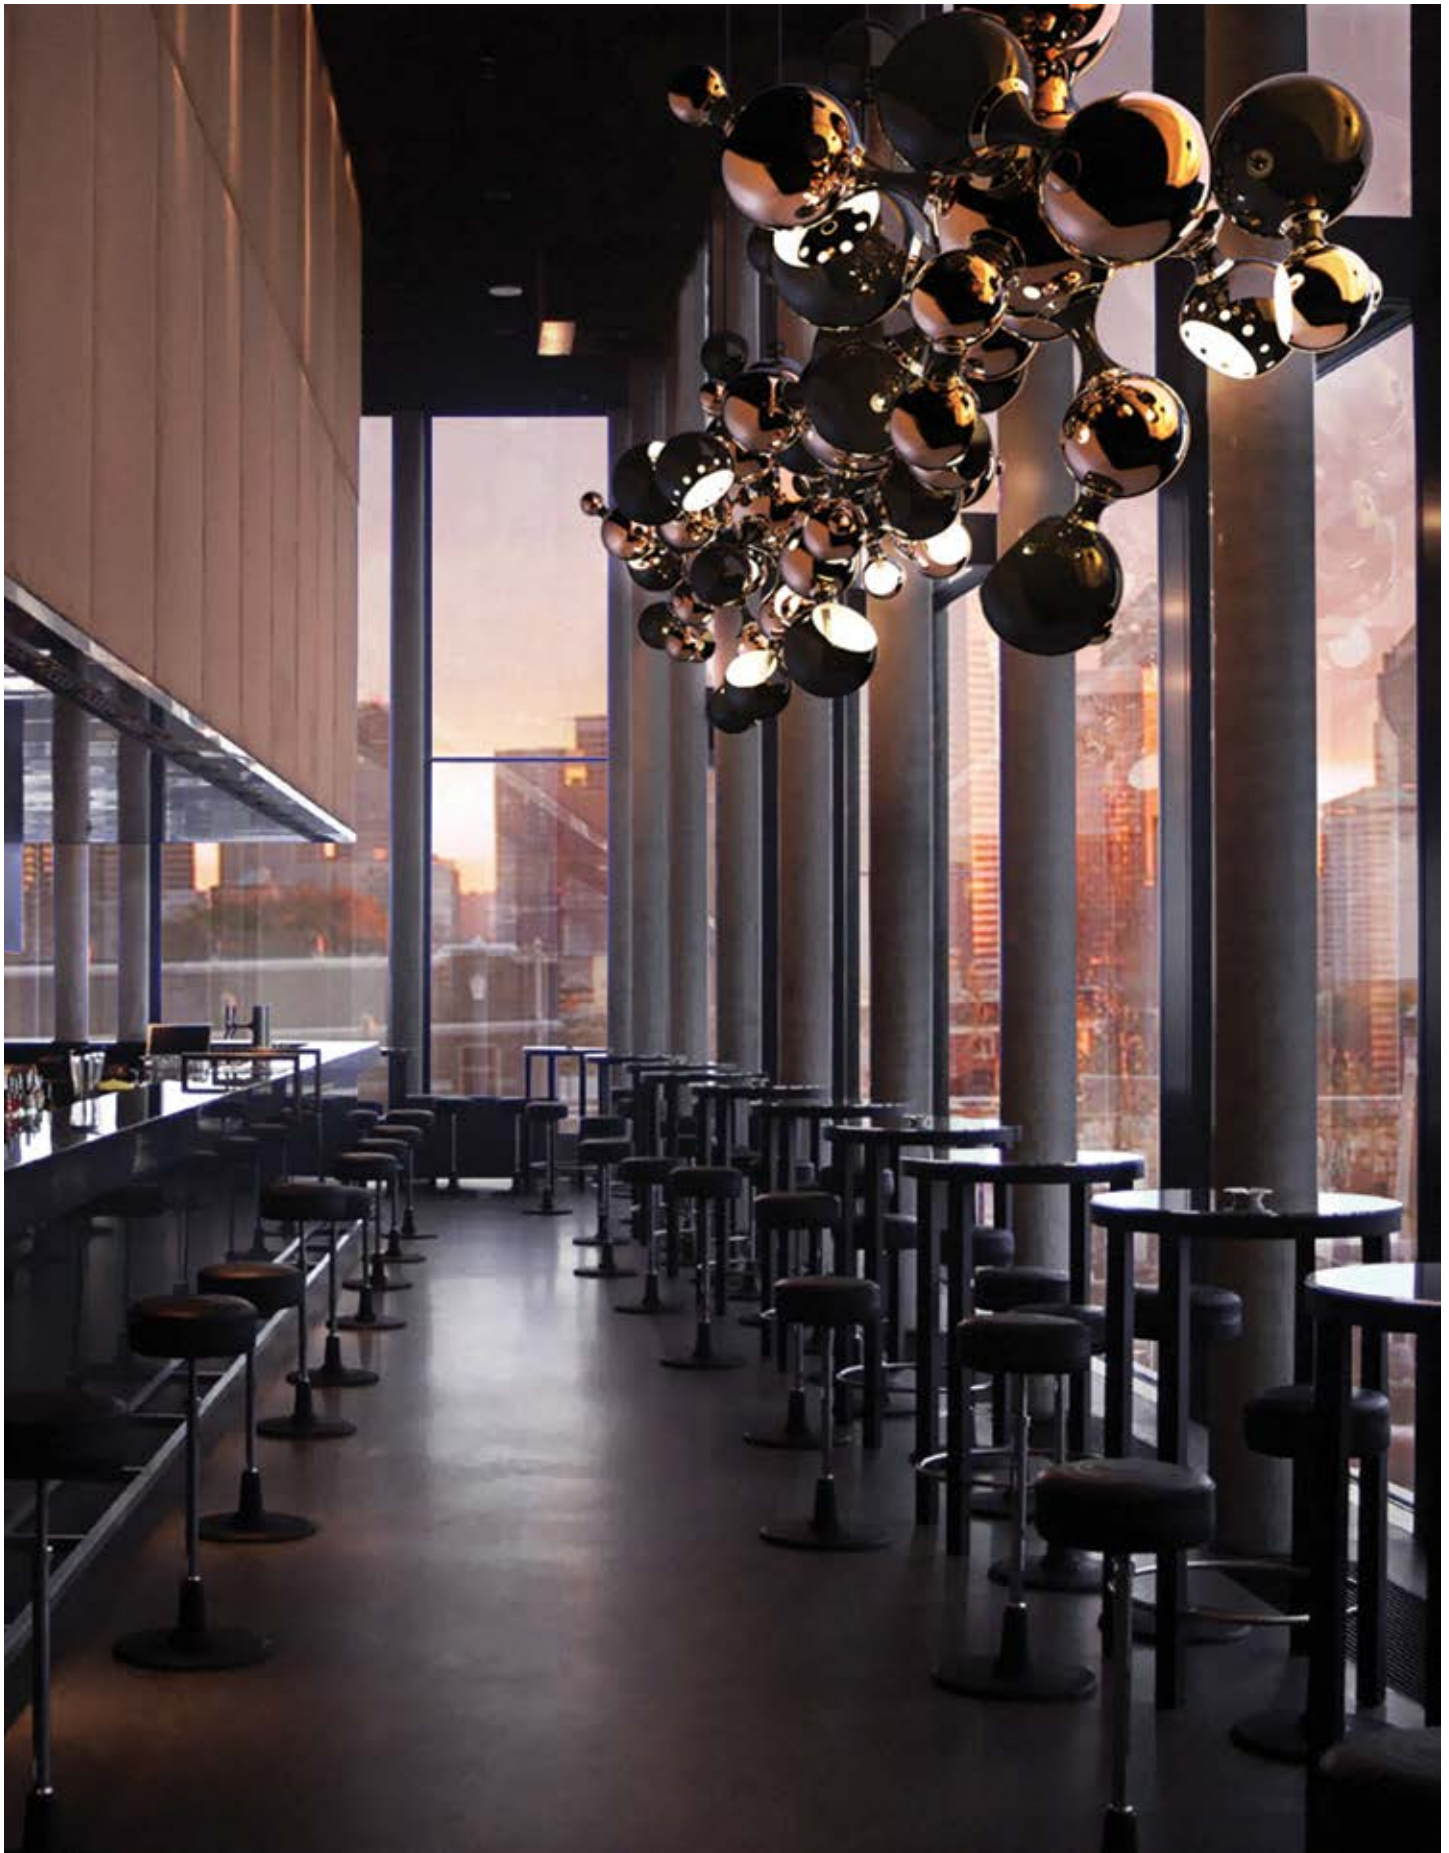

Bar: Atomic suspension lamp by Delightfull