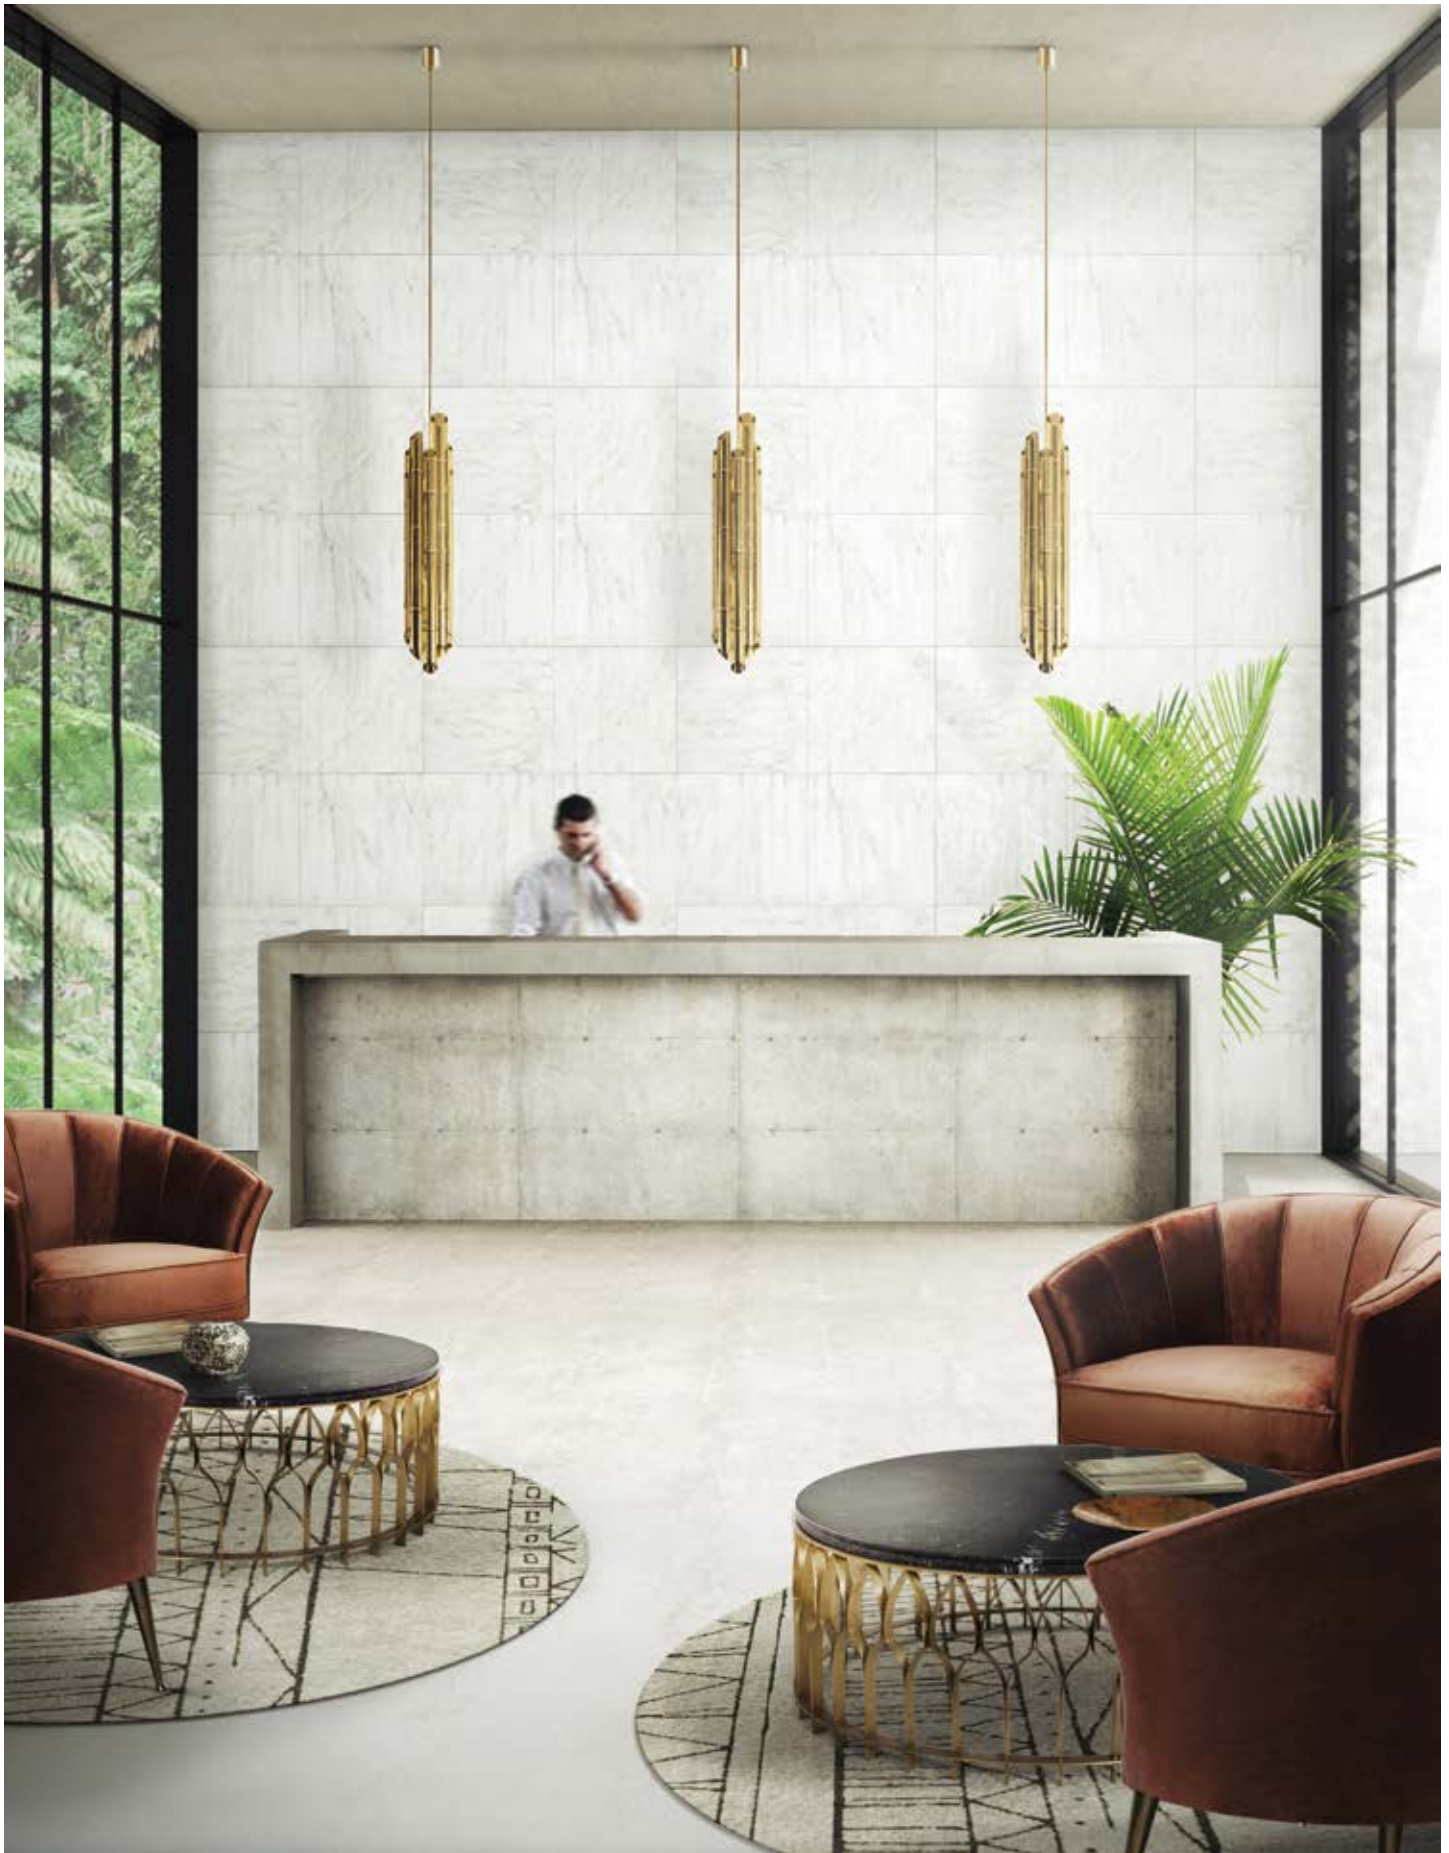

Hotel lobby: Saki pendant, Maya armchair, Mecca center table and Cuzco rug by Brabbu