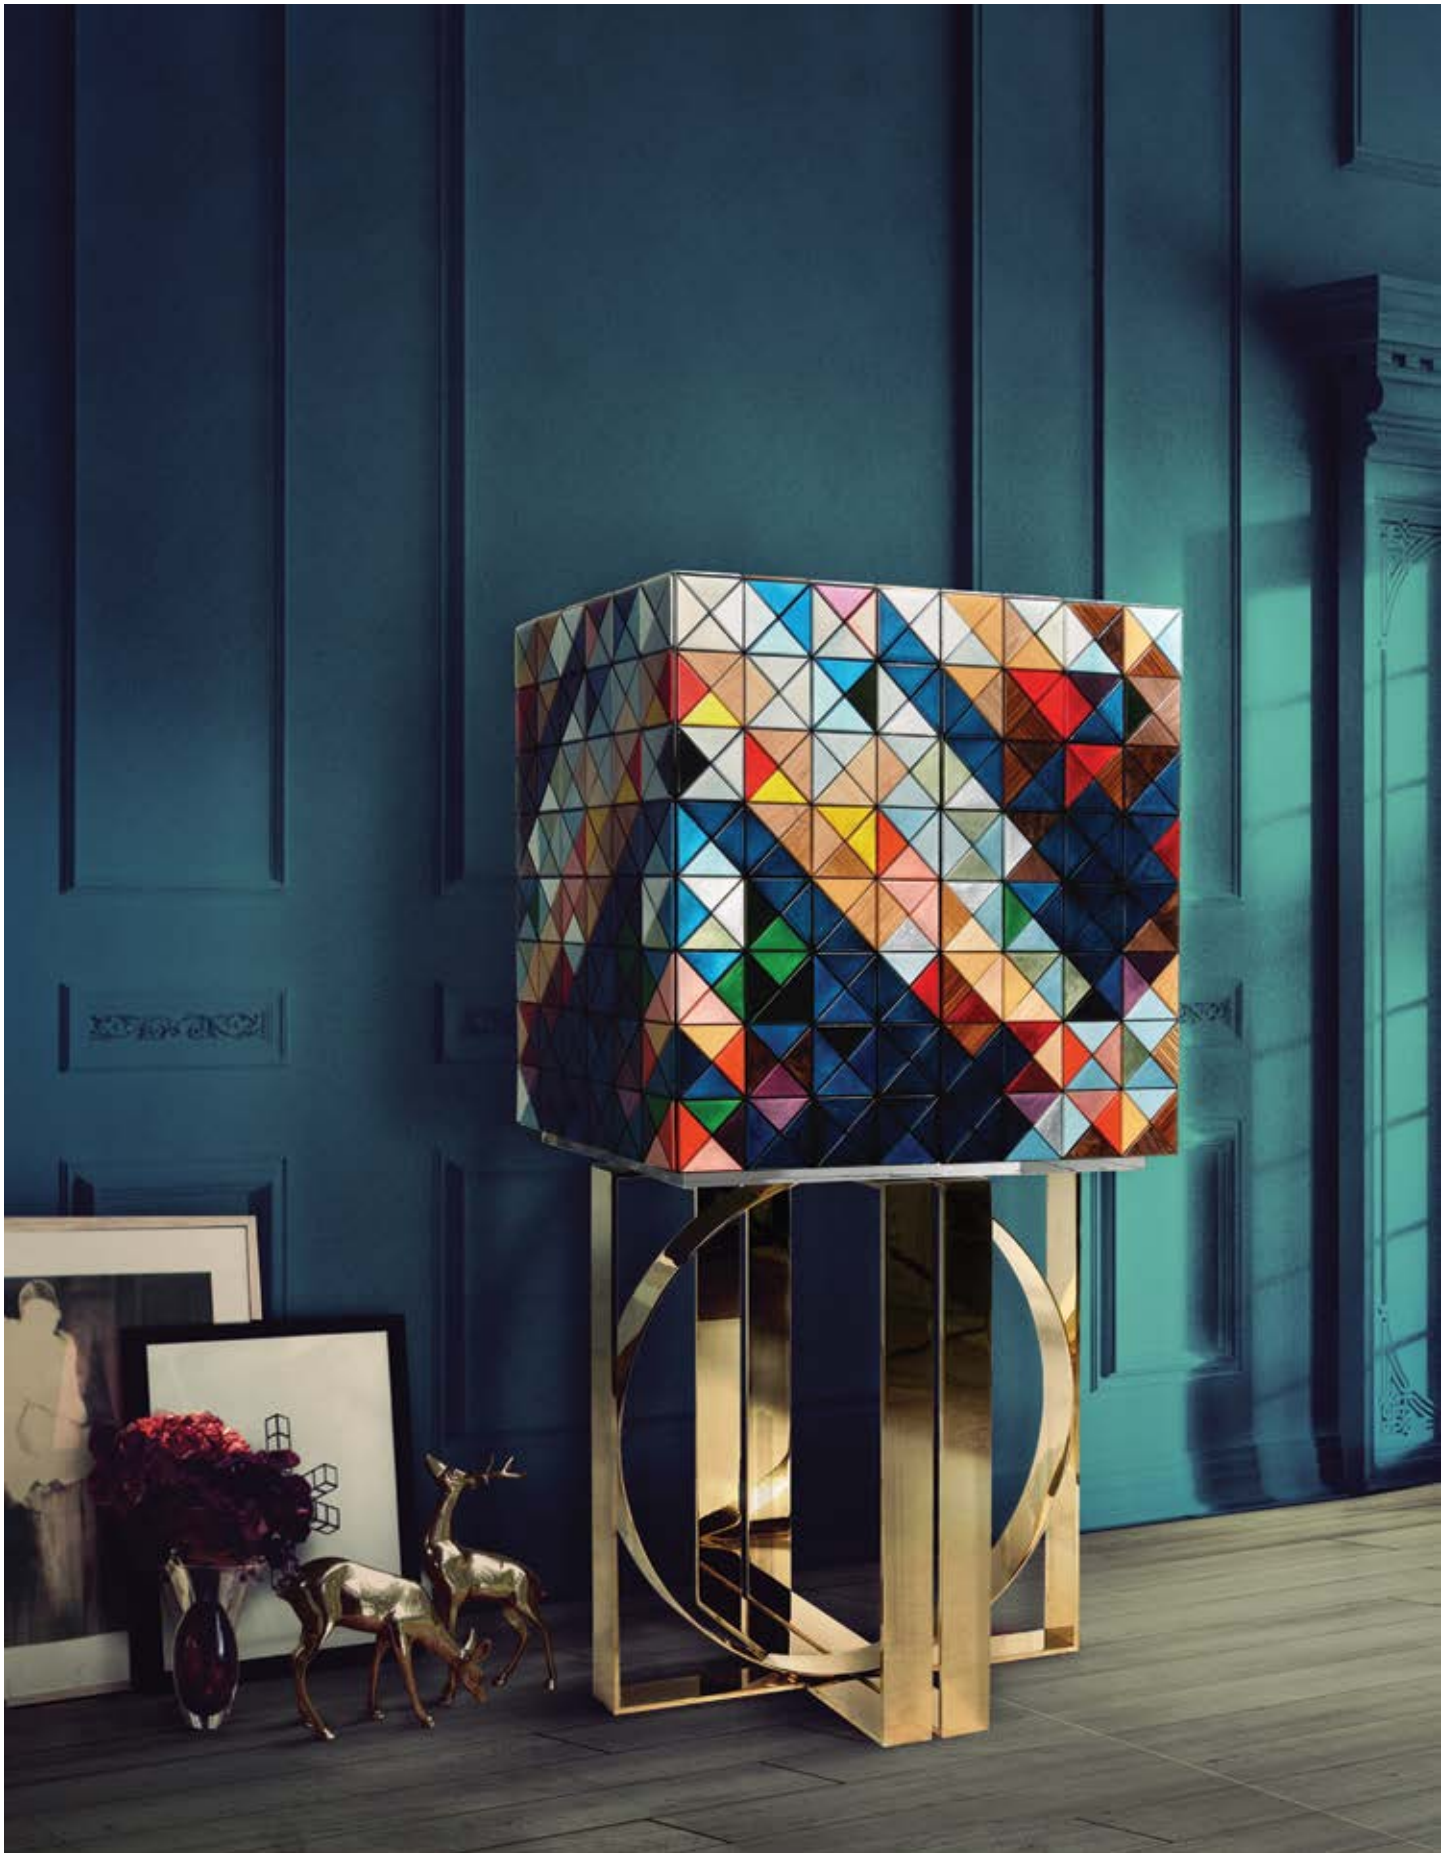

Newton wall lamps and Empire center table by Boca do Lobo | Audrey armchair by Koket | Gobi rug by Brabbu

Robin mirror by Boca do Lobo | Stola 2 seat sofa, Ibis armchair and Gobi rug by Brabbu

Pixel anodized cabinet by Boca do Lobo | Duke suspension lamp by Delightfull

Marie Antoinette mirror by Boca do Lobo

Palace display and Eden center table by Boca do Lobo

Piccadilly cabinet, Hudson side table and Ring rectangular by Boca do Lobo

Pixel cabinet by Boca do Lobo

Heritage cabinet by Boca do Lobo