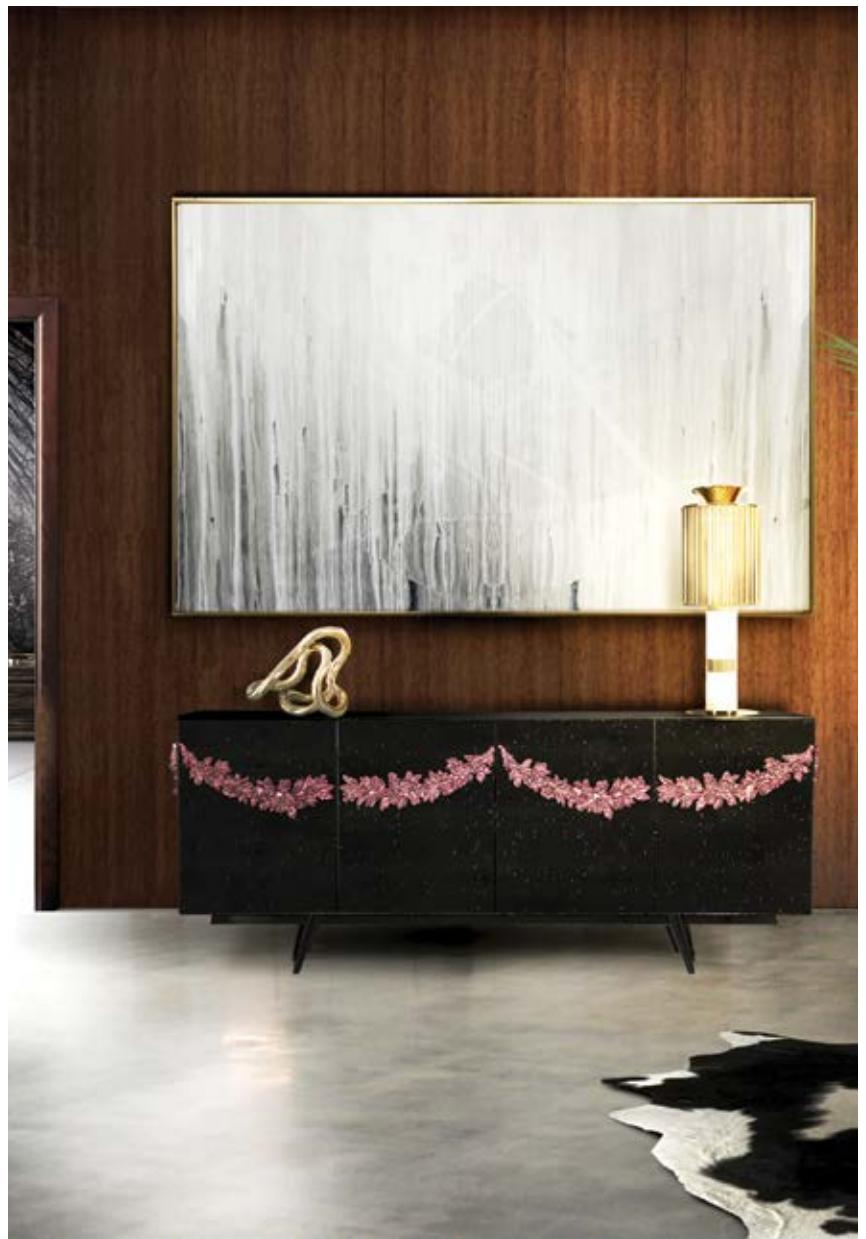

Dining Room

Left page:
Patch Dining table and
N°11 Dining Table by Boca do Lobo

Right page:
Majestic Sideboard by Boca do Lobo
Donna Table lamp by Delightfull