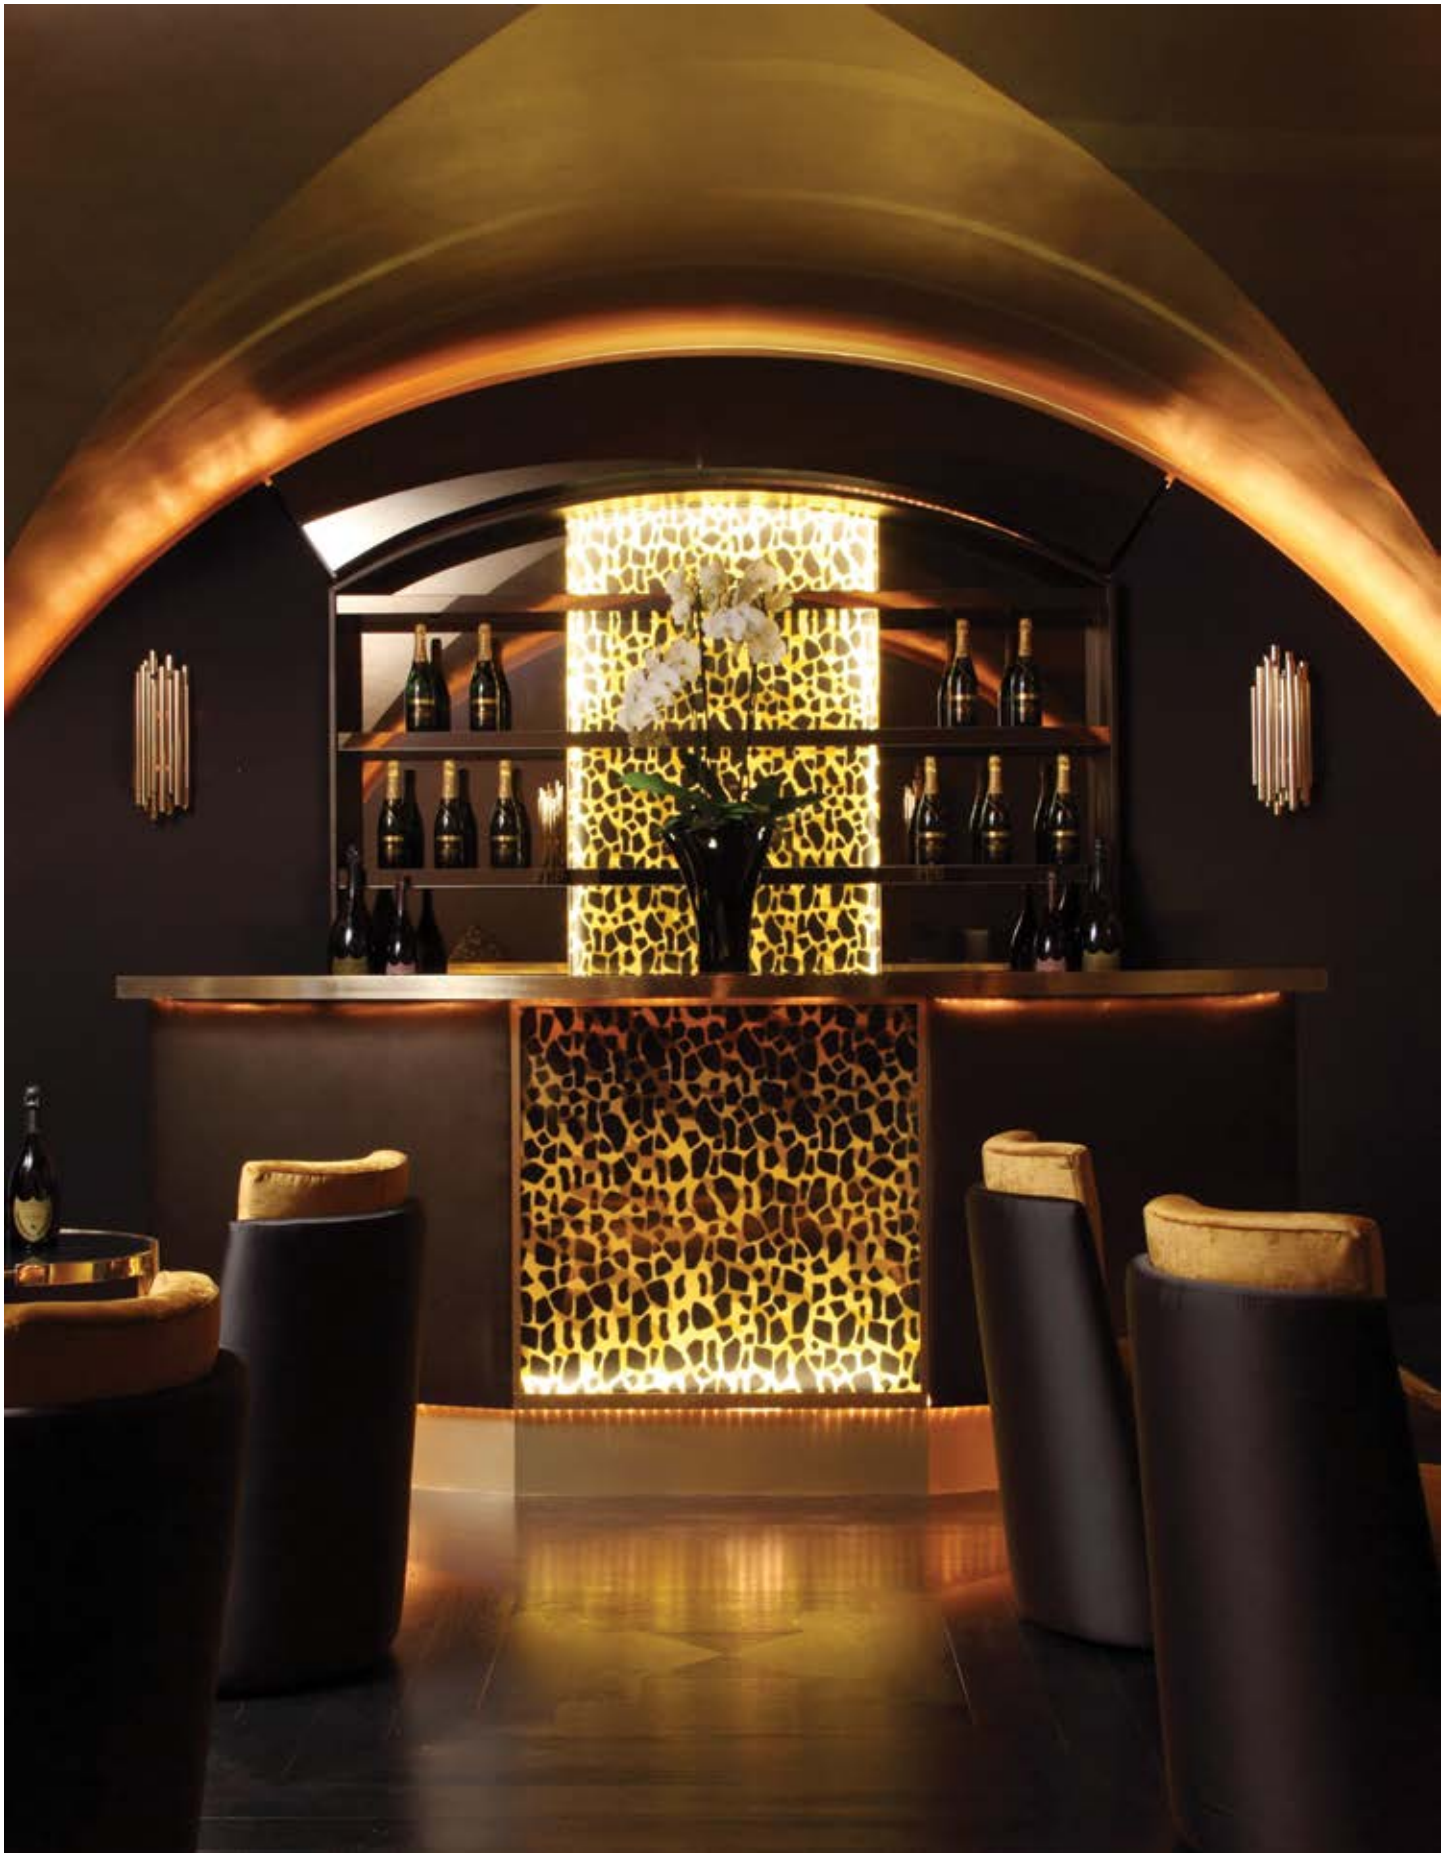

Restaurant: Brubeck wall lamp by Delightfull