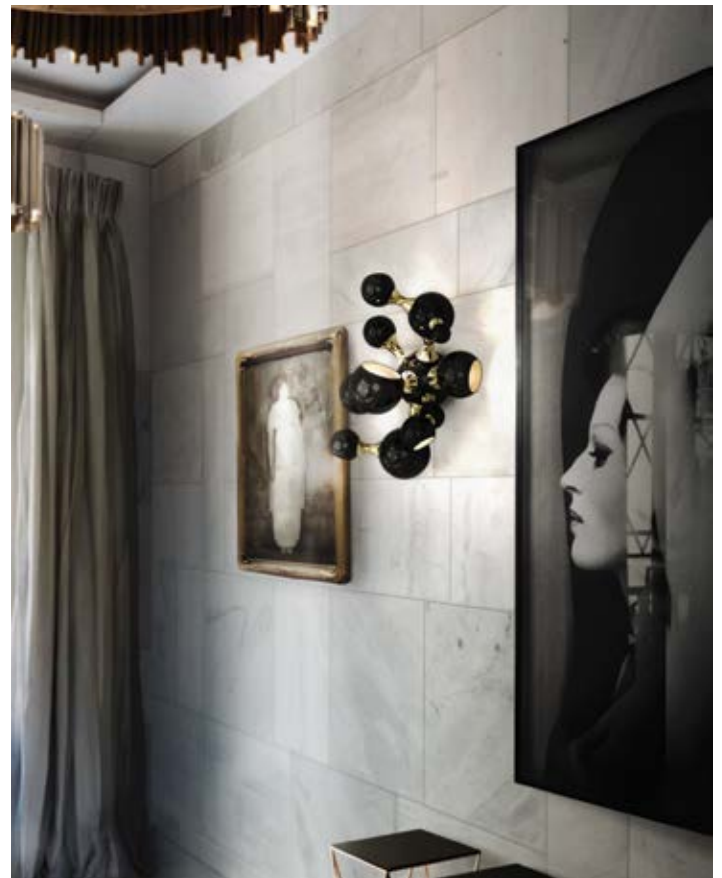

Ring rectangular mirror by Boca do Lobo | Envy chaise by Koket

Koi Washbasin by Maison Valentina | Brubeck Pendant by Delightfull | Guilt Mirror by Koket

Brubeck wall lamp by Delightfull

Galliano wall lamp by Delightfull

Charles wall lamp by Delightfull

Brubeck suspension lamp and Atomic wall lamp by Delightfull

Blue Living Store: Sika 2 Seat sofa and Cypres Floor lamp by Brabbu

Blue Living Store: Inca Armchair and Cypres Floor lamp by Brabbu