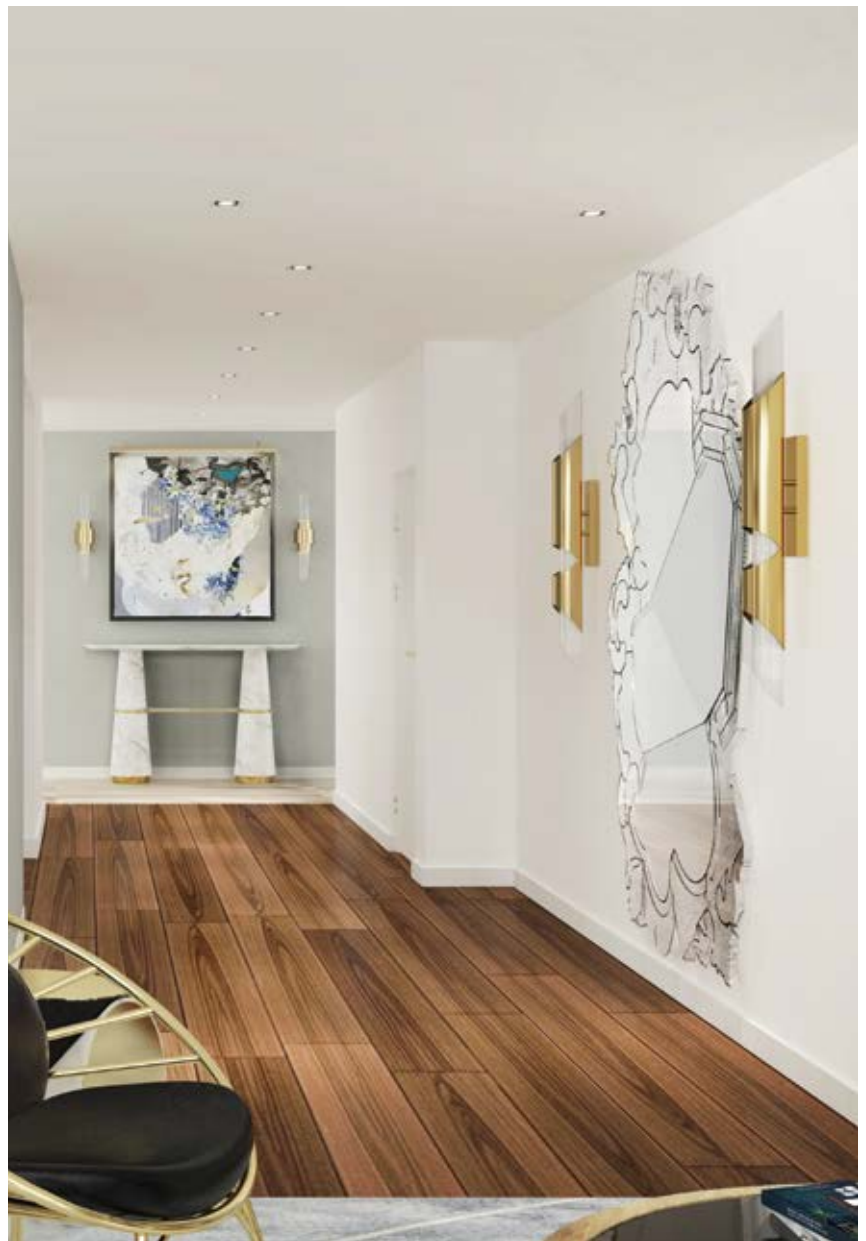

**ESSENTIAL HOME
KUBRICK | RUG**

Materials & Finishes: Tencel; Hand-Tufted Cut Loop.
W 300 cm (118,1 in.) | H 200 cm (78,7 in.)

**ESSENTIAL HOME
SPIELBERG | RUG**

Materials & Finishes: Tencel; Hand-Tufted.
W 300 cm (118,1 in.) | H 200 cm (78,7 in.)