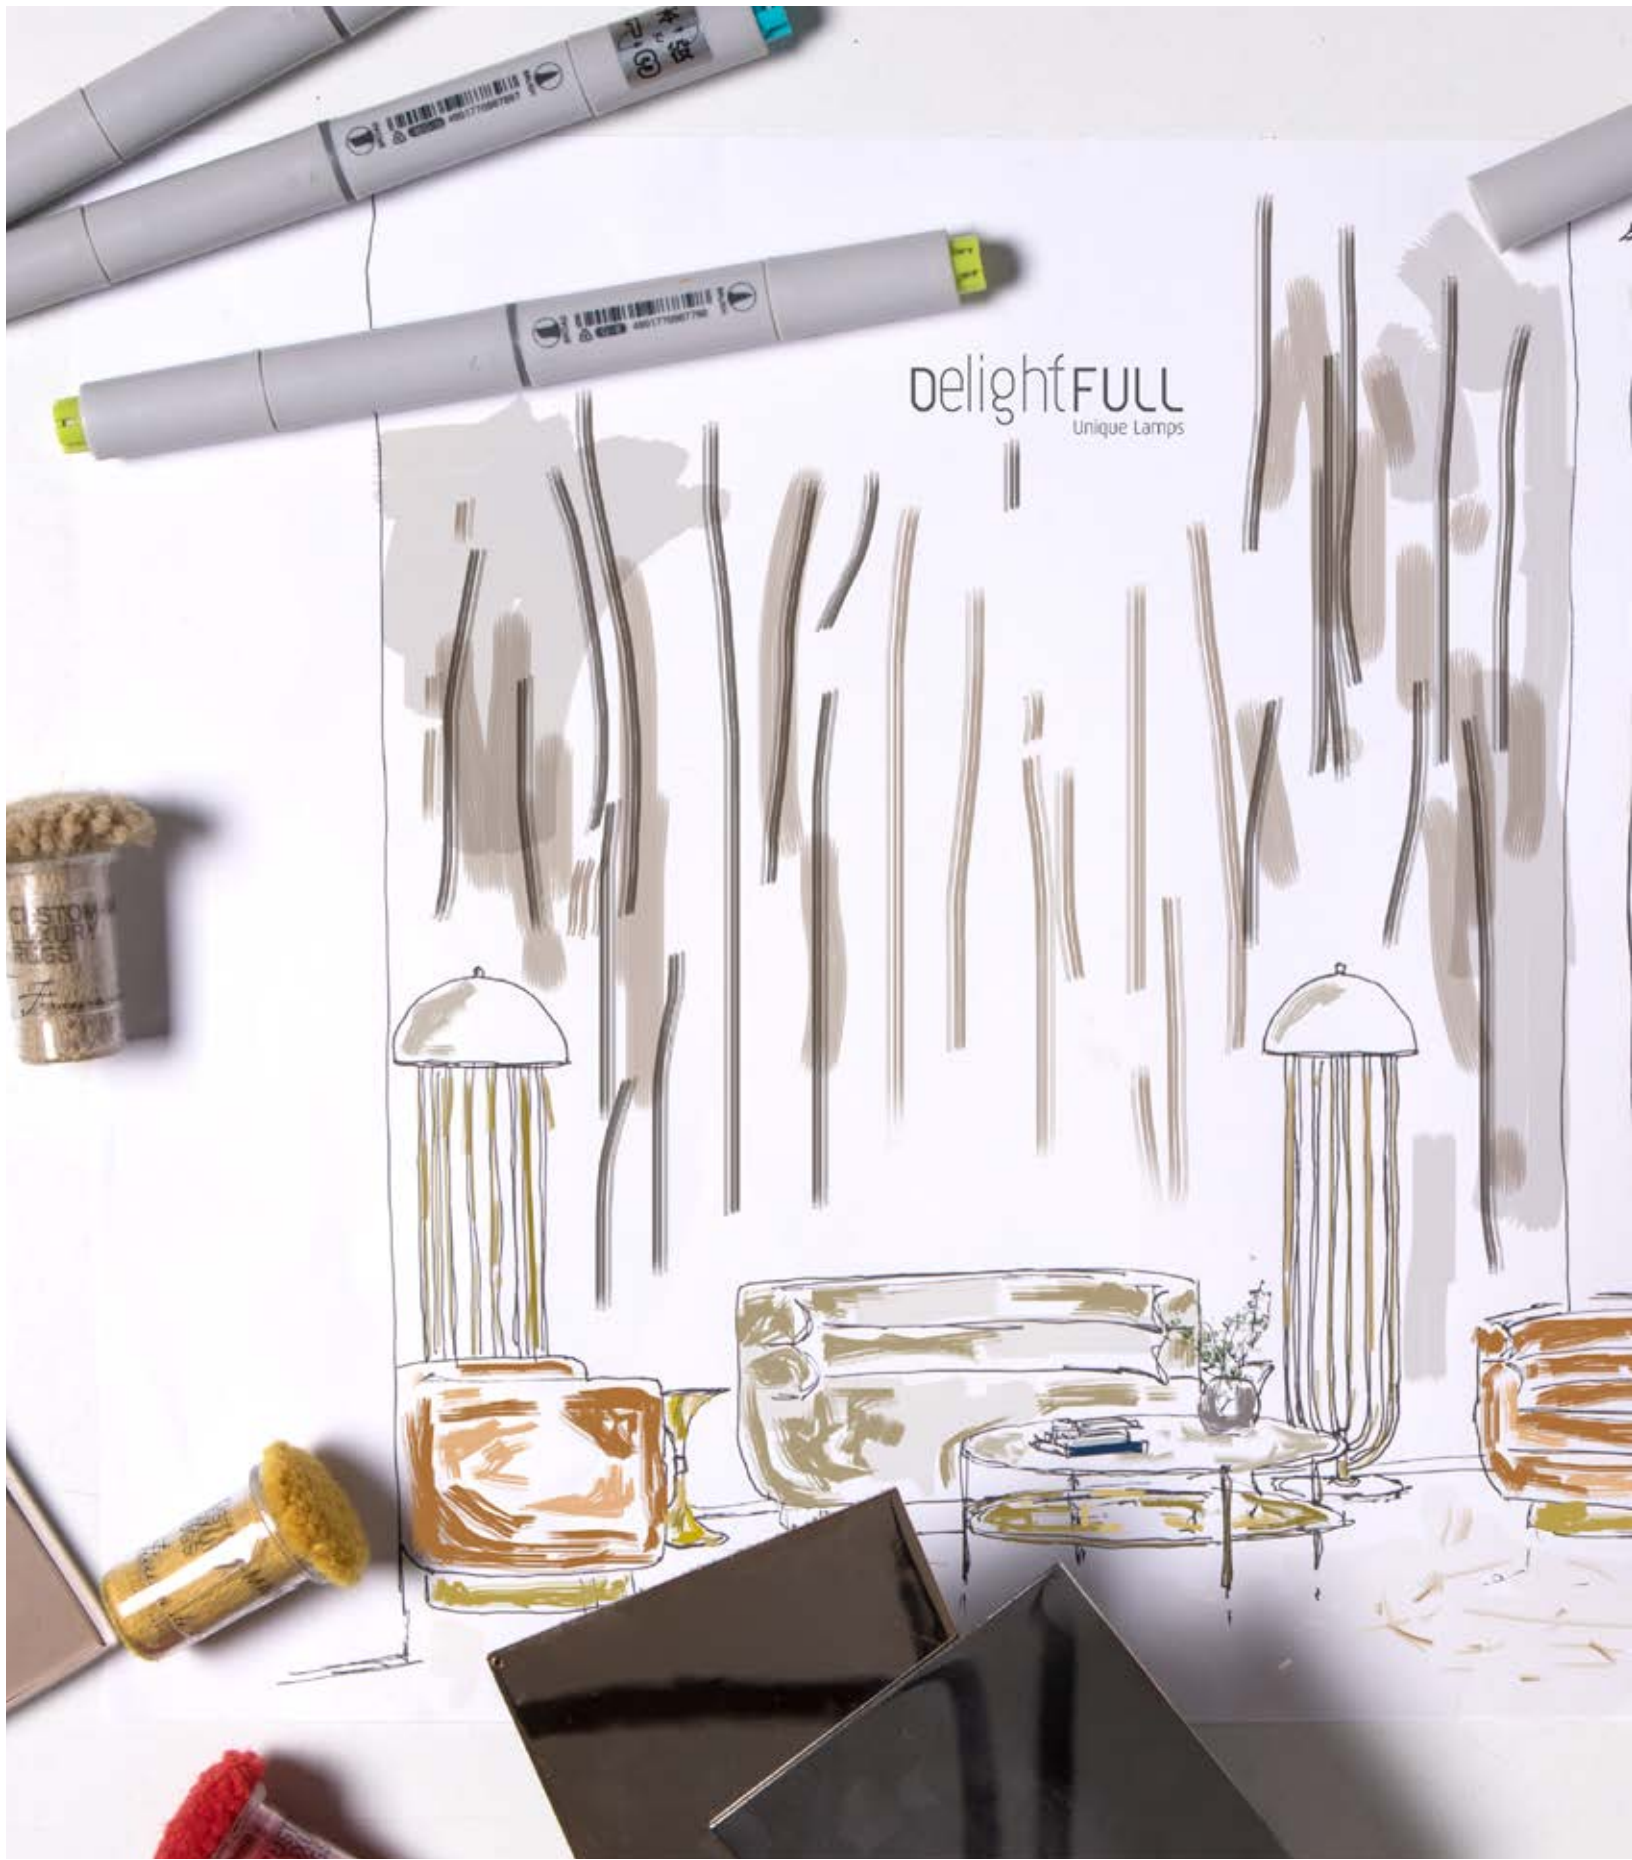

DELIGHTFULL
TURNER | PENDANT

Materials & Finishes: Aluminum and brass.
W 30 cm (11,8in.) | L 30 cm (11,8in.) | H 68 cm (26,7in.)

BOCA DO LOBO
CONVEX METAMORPHOSIS | MIRROR

Materials & Finishes: Brass, nickel plated and
brass convex mirror.
W 120 cm (47,2 in.) | D 18 cm (7,1 in.) | H 120 cm (47,2 in.)

BOCA DO LOBO
GLANCE | MIRROR

Materials & Finishes: Wood, Mirror, Gold Leaf, Silver Leaf.
Varied choice of colors.
Diam. 140 cm (55,1 in.) | D 4 cm (1,6 in.)

delightFULL
Unique Lamps

PROJECT HOSPITALITY
Location: Berlin, Germany