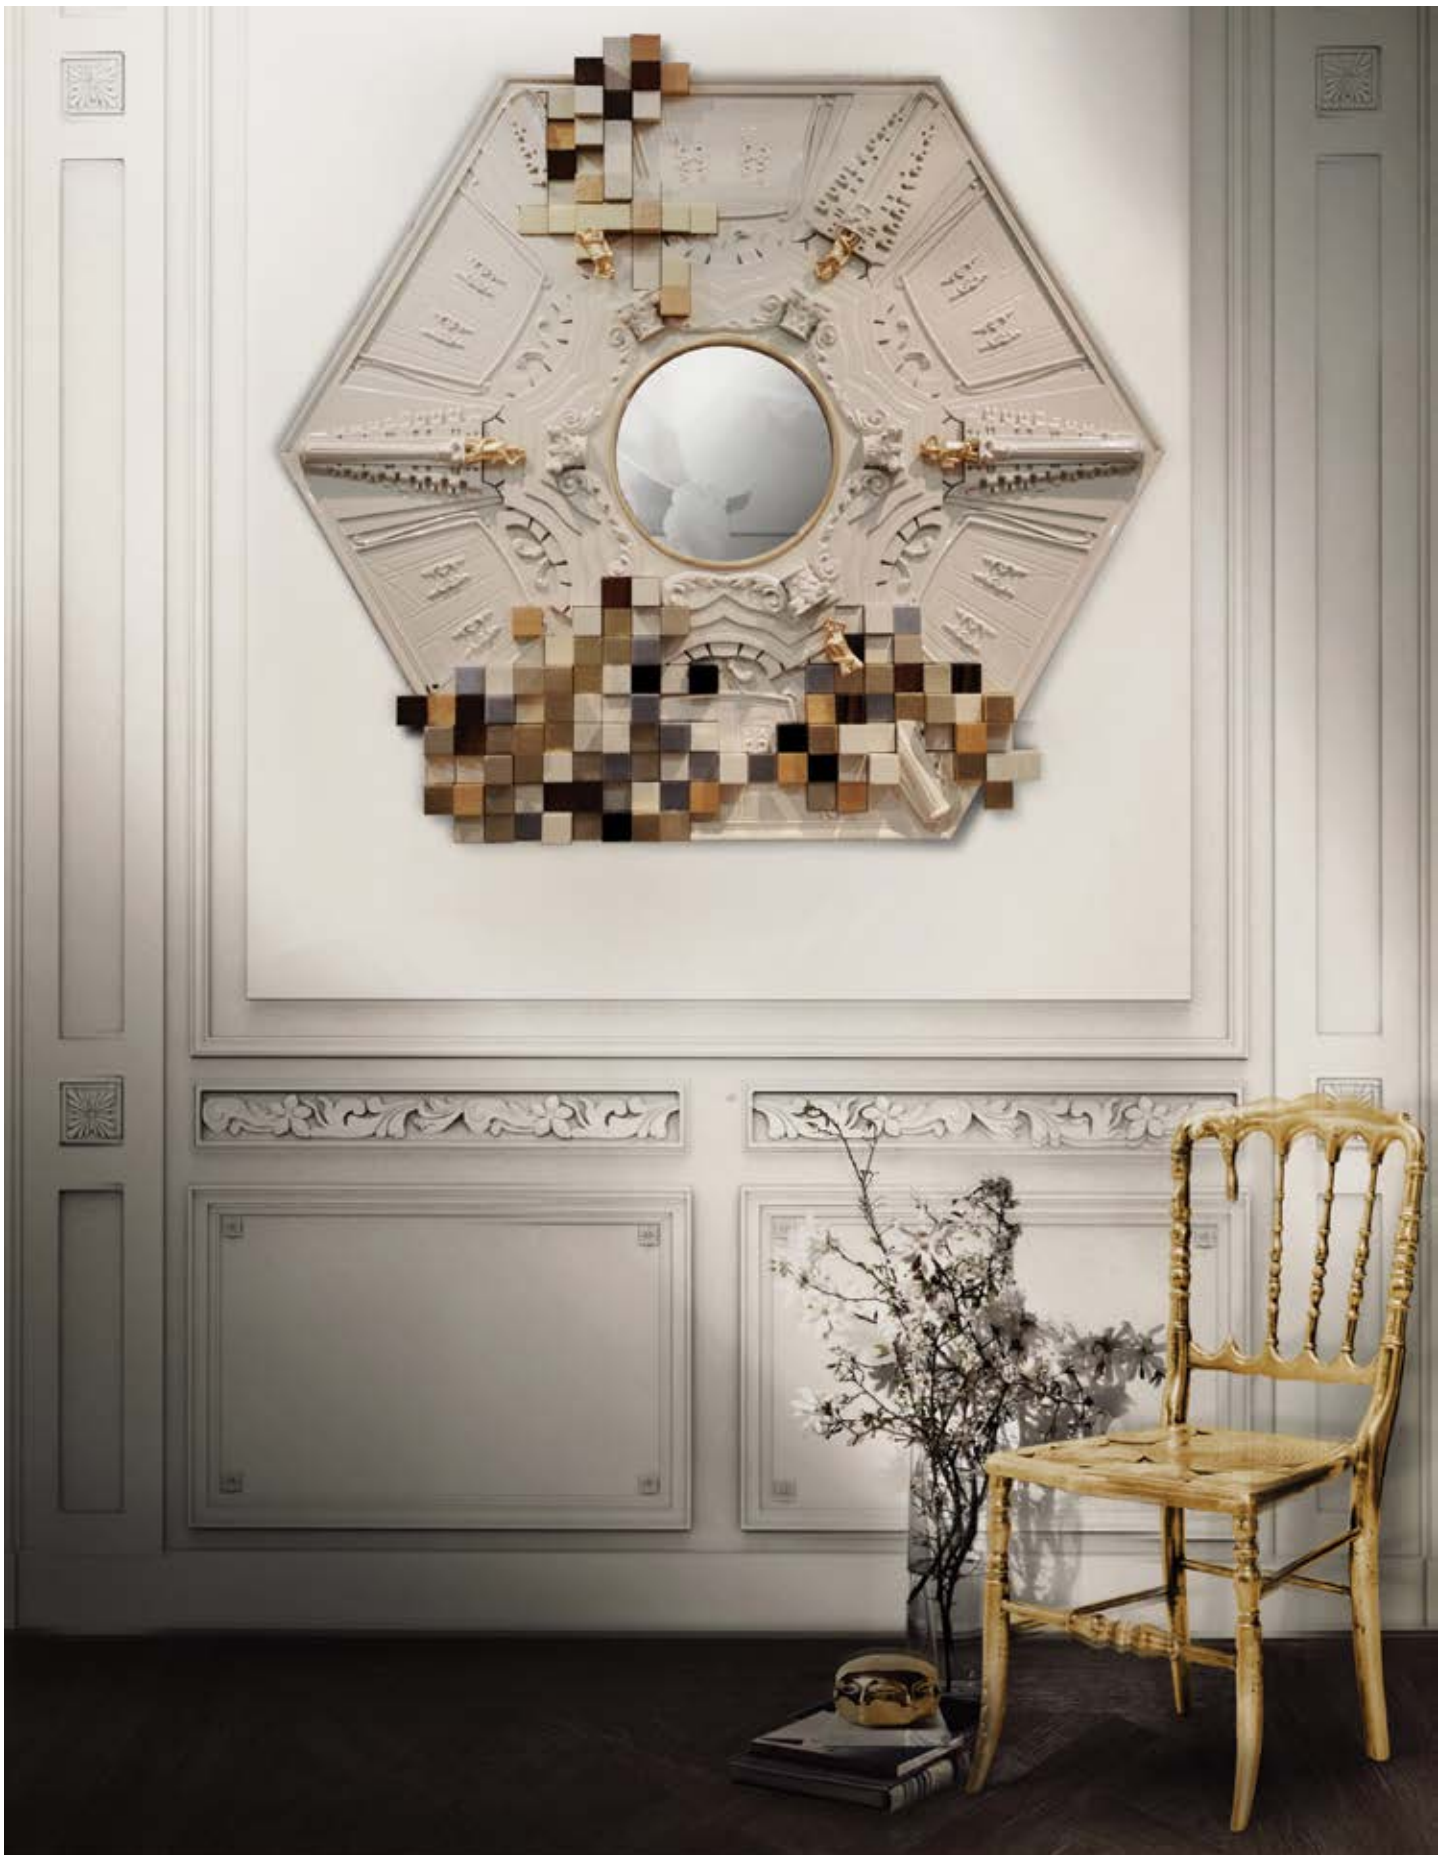

Mondrian black sideboard and Apollo mirror by Boca do Lobo

Newton console by Boca do Lobo

“Boca do Lobo seeks for its pieces to be more than simply a decorative object. We want people to connect with them emotionally as we do.”