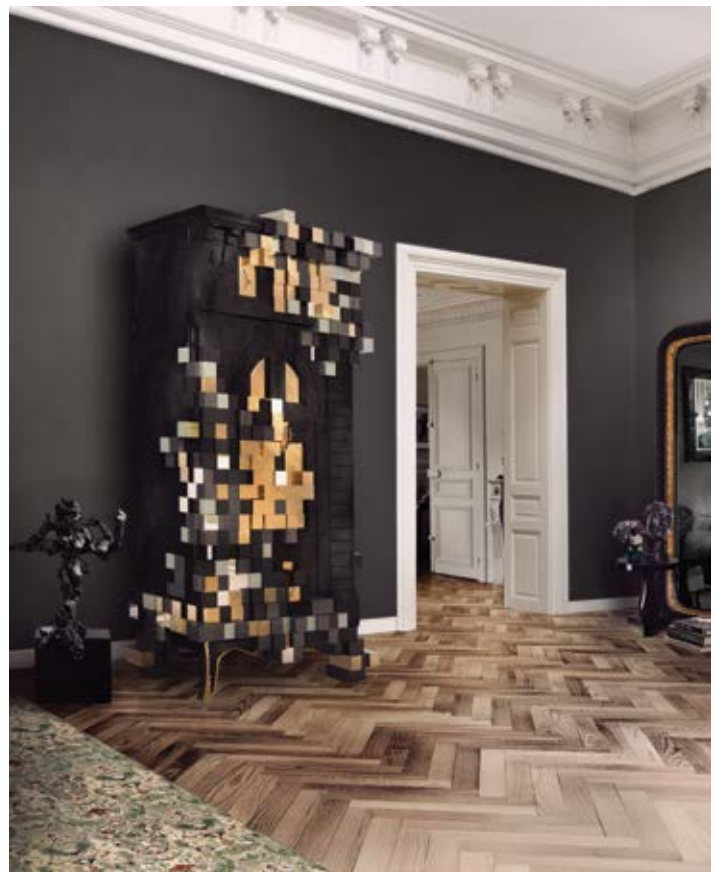

Newton wall lamps and Empire center table by Boca do Lobo | Audrey armchair by Koket | Gobi rug by Brabbu

Robin mirror by Boca do Lobo | Stola 2 seat sofa, Ibis armchair and Gobi rug by Brabbu

Pixel anodized cabinet by Boca do Lobo | Duke suspension lamp by Delightfull

Marie Antoinette mirror by Boca do Lobo

Palace display and Eden center table by Boca do Lobo

Piccadilly cabinet, Hudson side table and Ring rectangular by Boca do Lobo

Pixel cabinet by Boca do Lobo

Heritage cabinet by Boca do Lobo