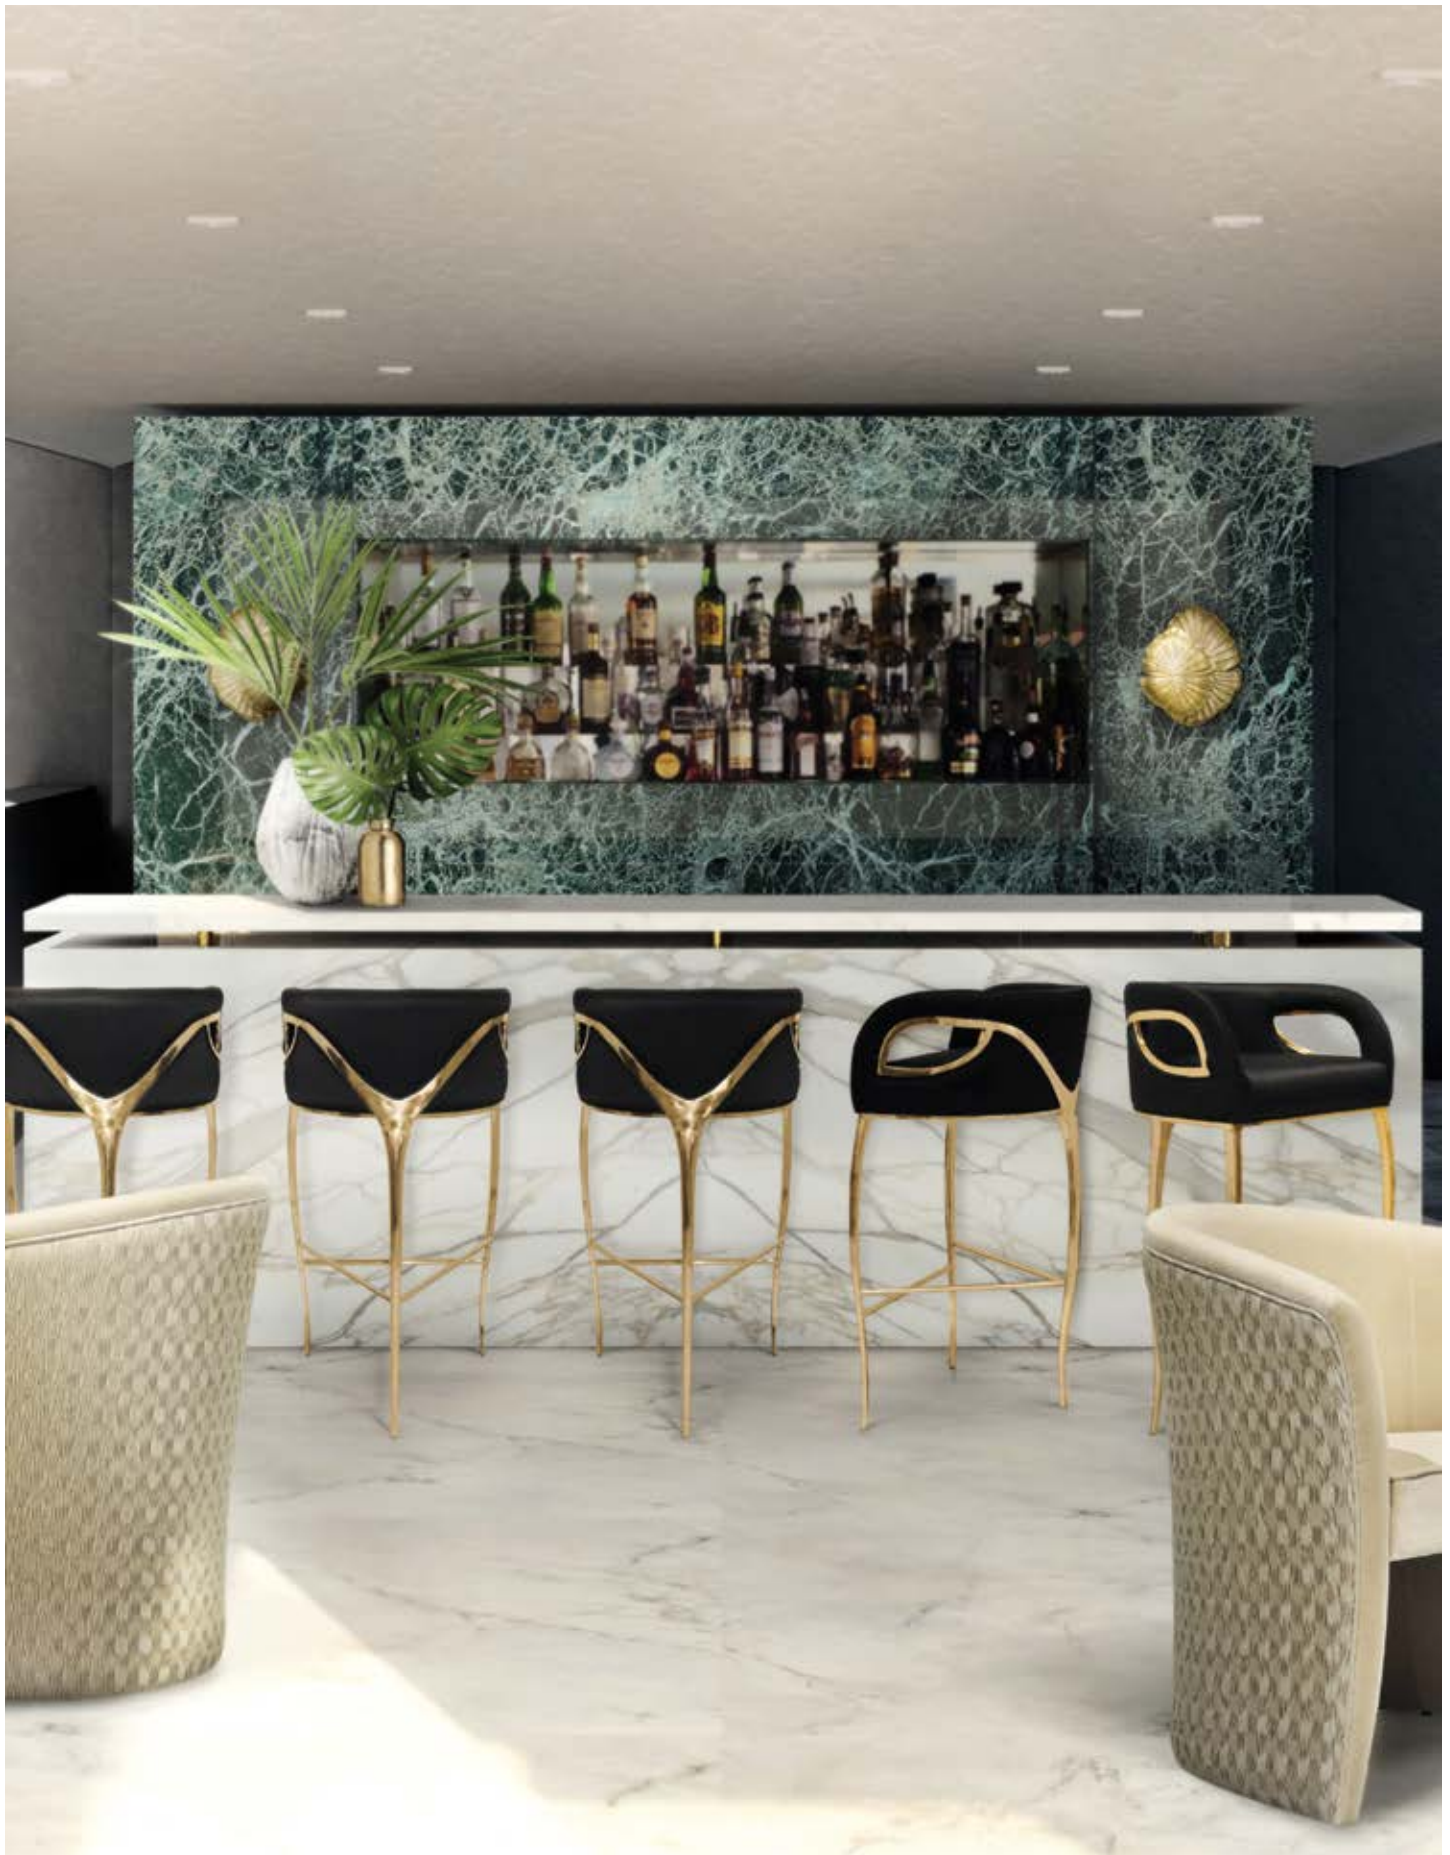

Hotel bar: Chandra bar chair, Enigma armchair and Passion wall lamp by Koket