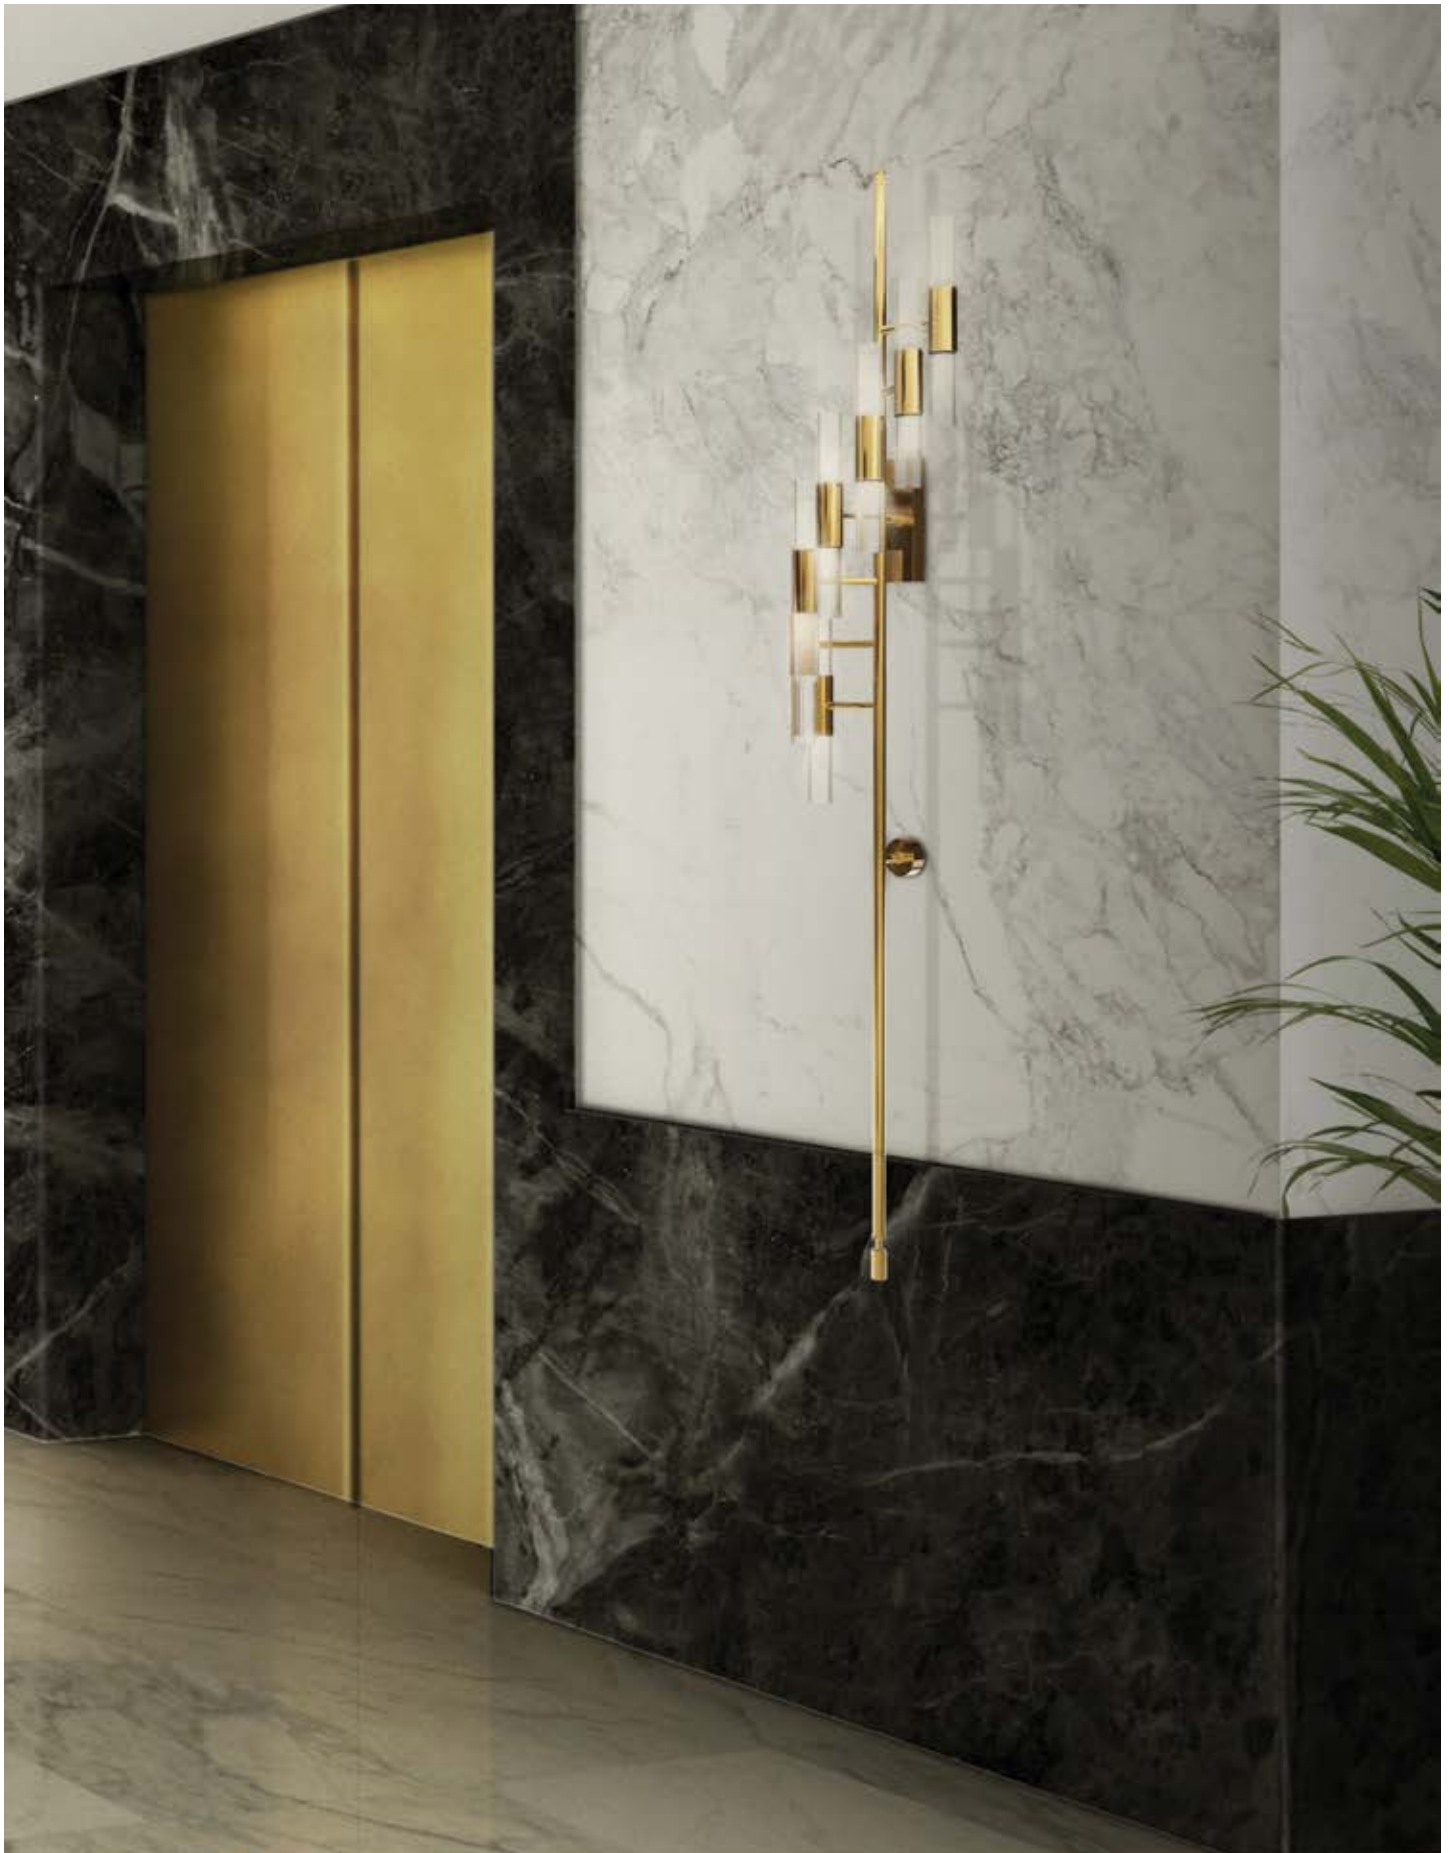

Hotel lobby: Hanna chandelier by Delightfull

Hotel lobby: Vellum suspension lamp and Vellum wall lamp by Brabbu

Hotel lobby: Saki pendant, Maya armchair, Mecca center table and Cuzco rug by Brabbu

Hotel lobby: Soleil suspension lamp, Apis dining table II, Maya armchair and Gobi rug by Brabbu

Hotel lobby: Vellum suspension lamp, Vellum wall lamp, Lallan center table II, Inca armchair and Maasai 2 seat sofa by Brabbu

Hotel lobby: Empire XL chandelier by Luxxu

Hotel lobby: Scala chandelier by luxxu

Hotel lobby: Tortuga chest by Boca do Lobo

Hotel lobby: Waterfall Torch wall lamp by Luxxu

Store: Cygnus display by Brabbu

Store: Matheny floor lamp by Delightfull | Geisha 2 seat sofa, Tears center table and Jezebel screen by Koket