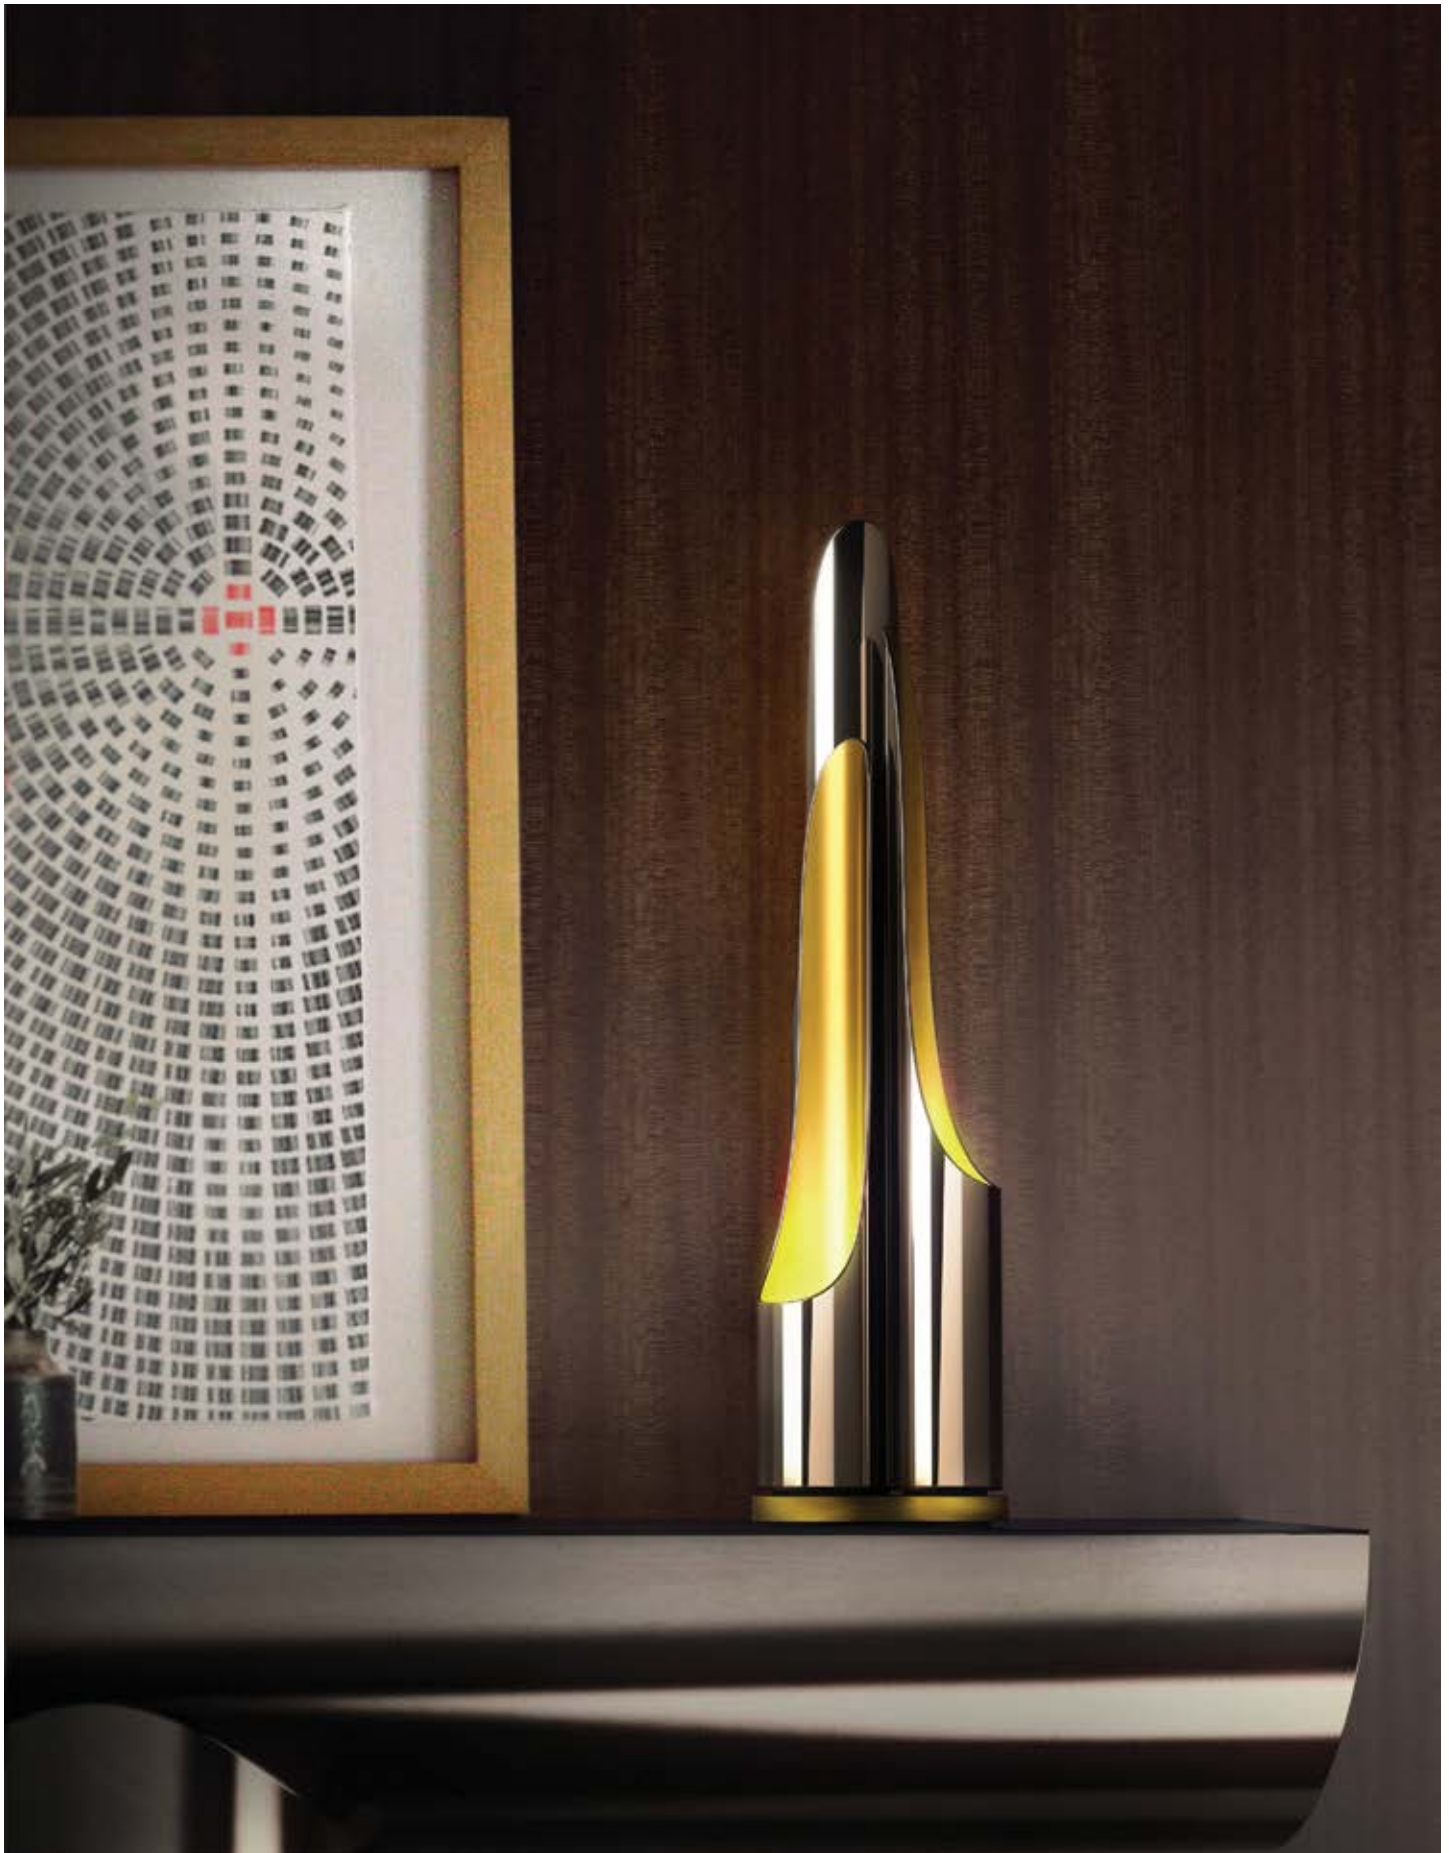

Empire snooker suspension lamp by Luxxu | Dalyan dining chair by Brabbu

Empire suspension lamp by Luxxu

Bar: Saki pendant and N° 20 bar chair by Brabbu

Stanley suspension lamp by Delightfull

Eternity chandelier by Koket | Papua rug by Brabbu | Marcus table lamp and Evans floor lamp by Delightfull | Boulevard desk and Emporium dining chair by Boca do Lobo

Piazzola wall lamp by Delightfull

Madeleine suspension lamp by Delightfull

Billy table lamp by Delightfull

Miles table lamp by Delightfull | Ladsun desk, Collins Dining chair and Blake Bookcase by Essential Home