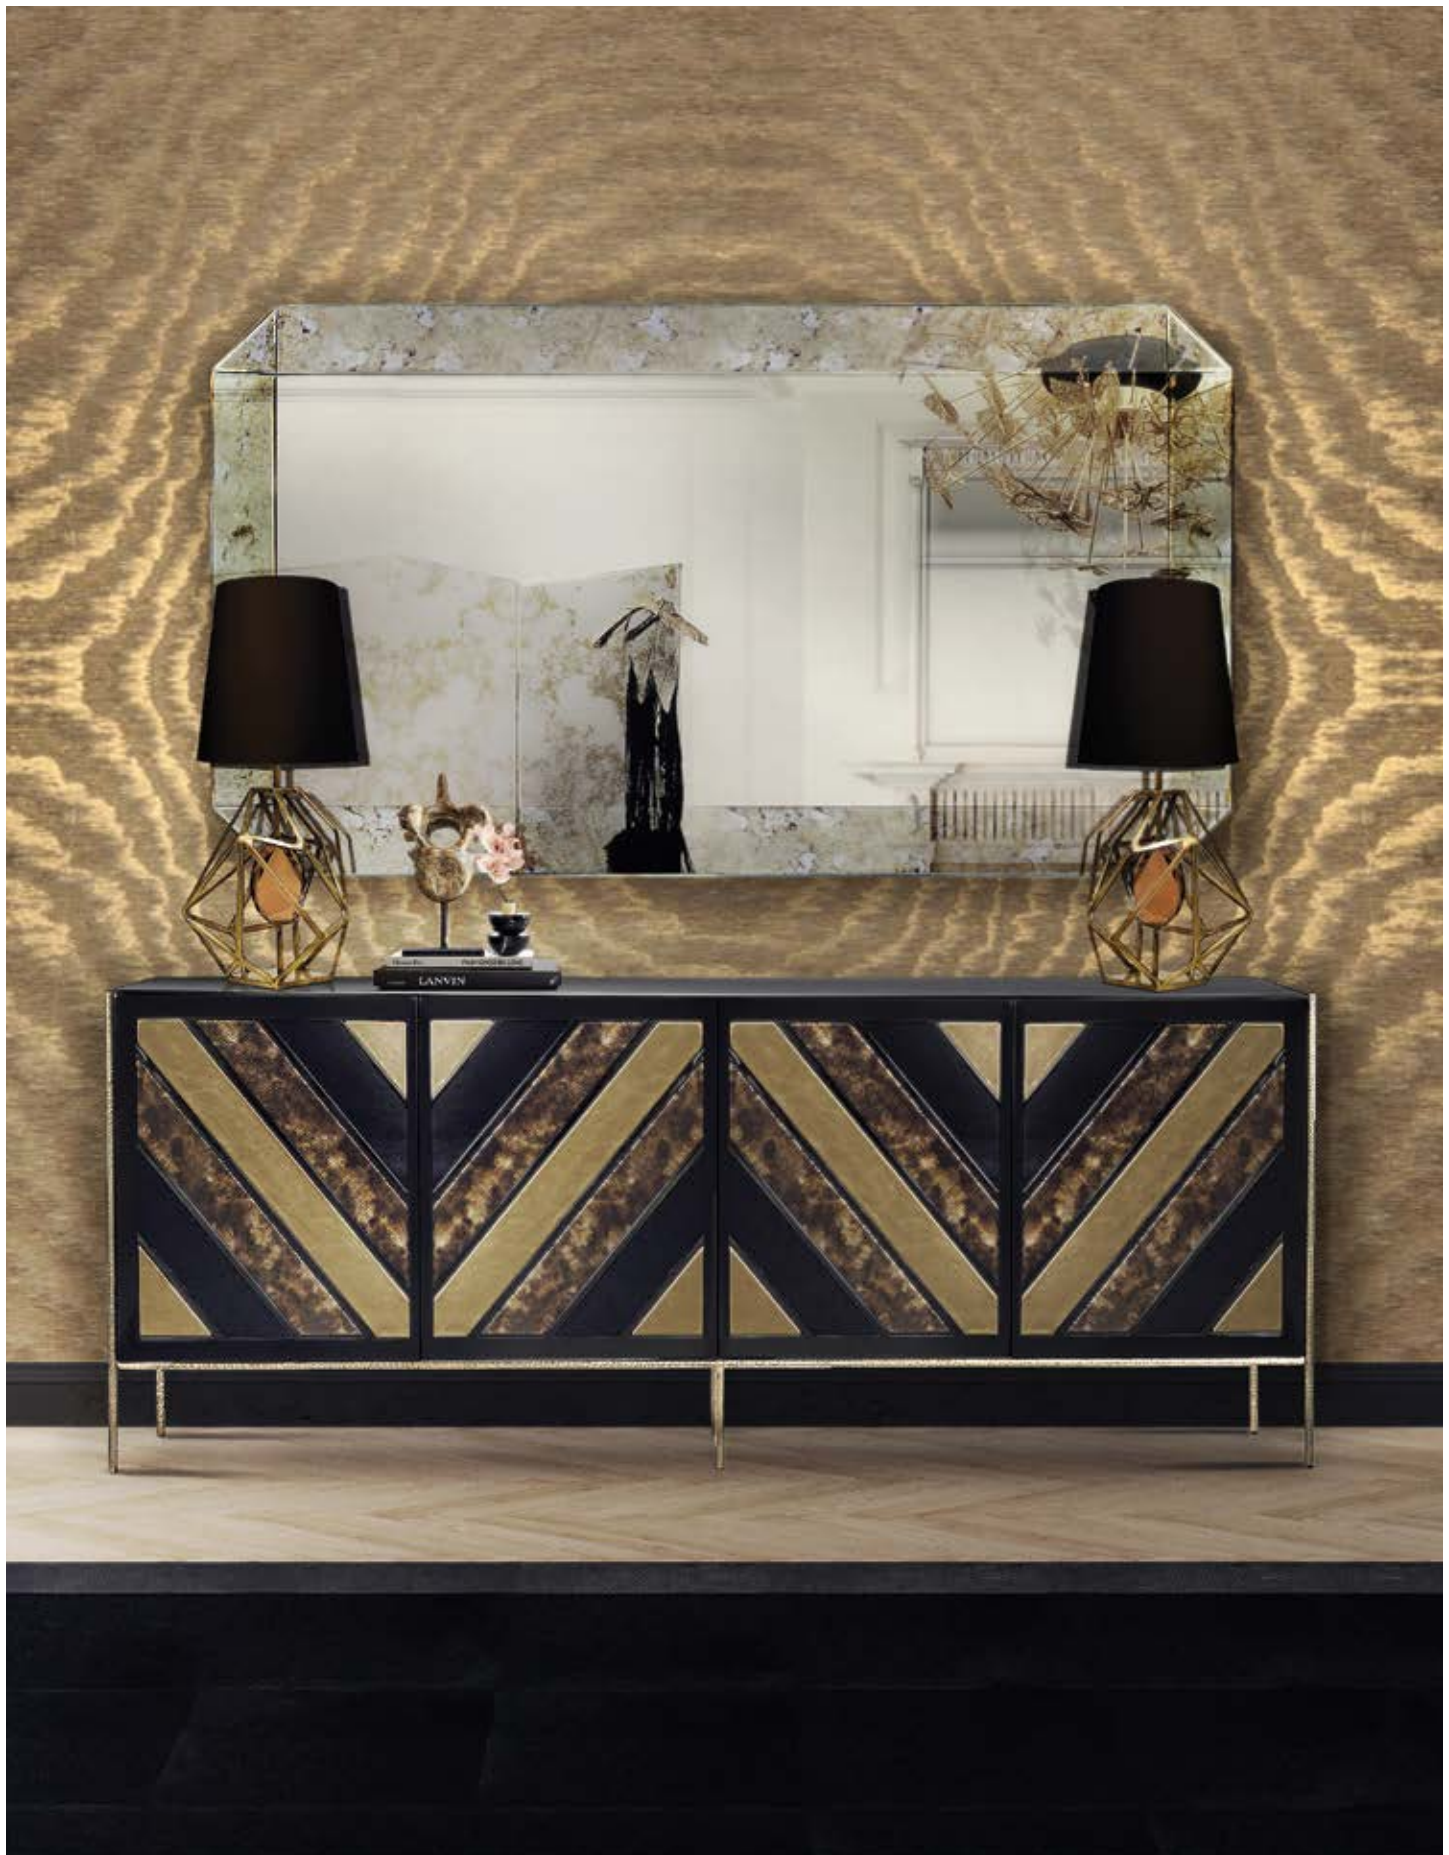

Tamara II mirror, Gem table lamp and Opium sideboard by Koketw