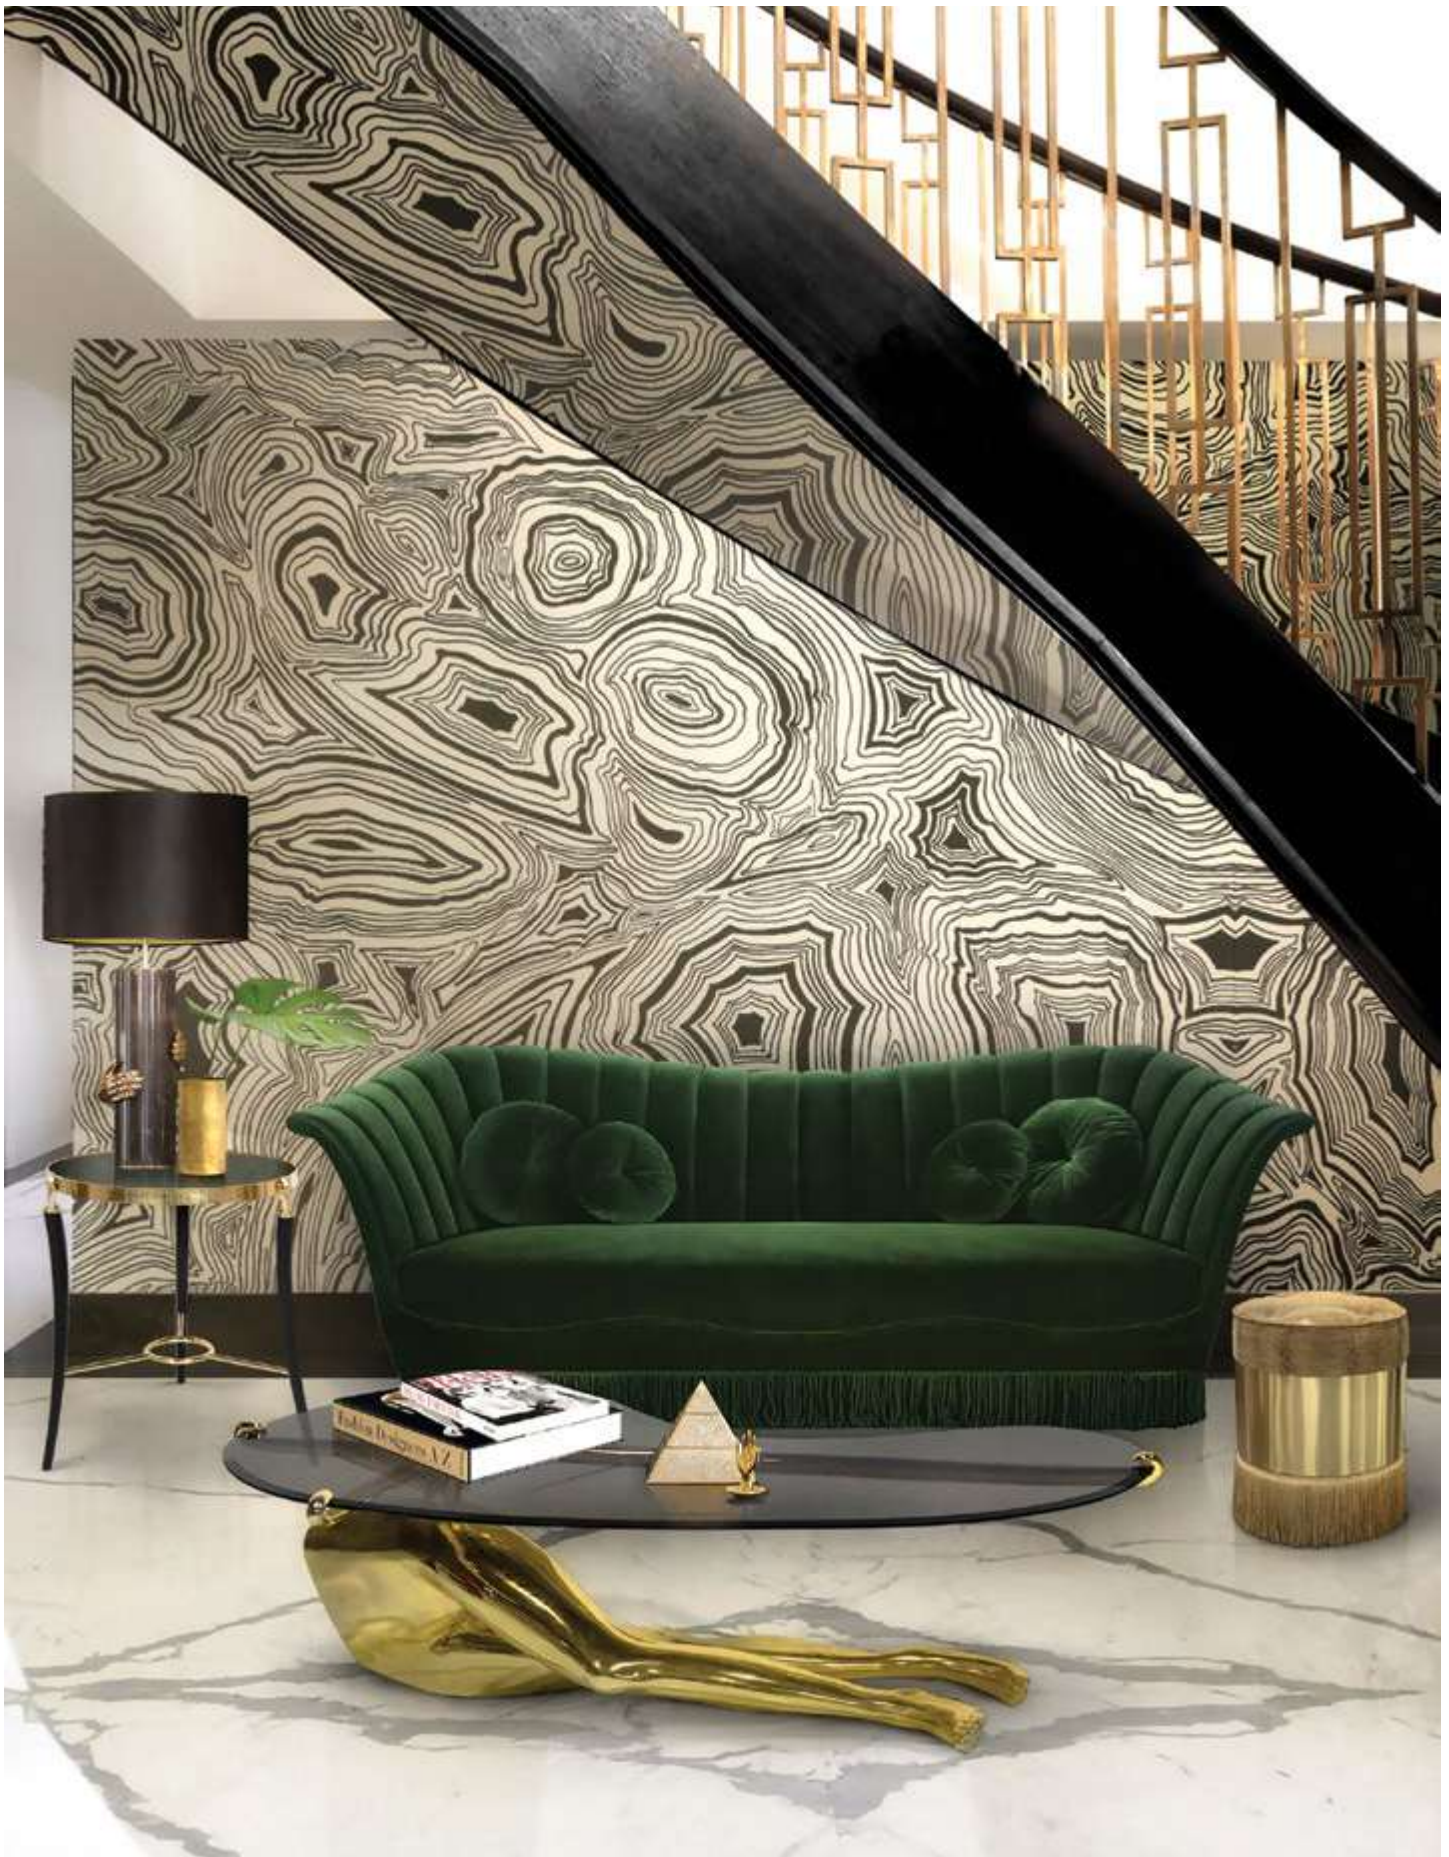

Peacock purple feathers
Wallcovering

Spellbound
Nightstand

Sevilliana sofa, Vengeance table lamp, Gisele side table, Tabu center table and Olivia Puff by Koket

CAMILIA | CABINET
page 26

HEIVE | CABINET
page 26