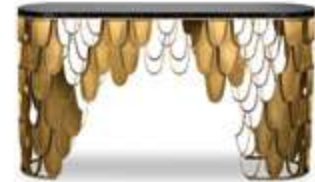

BRABBU | AGRA

Materials & Finishes: Estremoz marble with brass details, gold plated glossy.
W 140 cm (55,12 in.) | D 40 cm (15,35 in.) | H 90 cm (35,43 in.)

BRABBU | KOI

Materials & Finishes: base: brushed aged brass matte, top: nero marquina marble
W 130 cm (51,18 in.) | H 140 cm (55,12 in.) | D 60 cm (23,62in.)