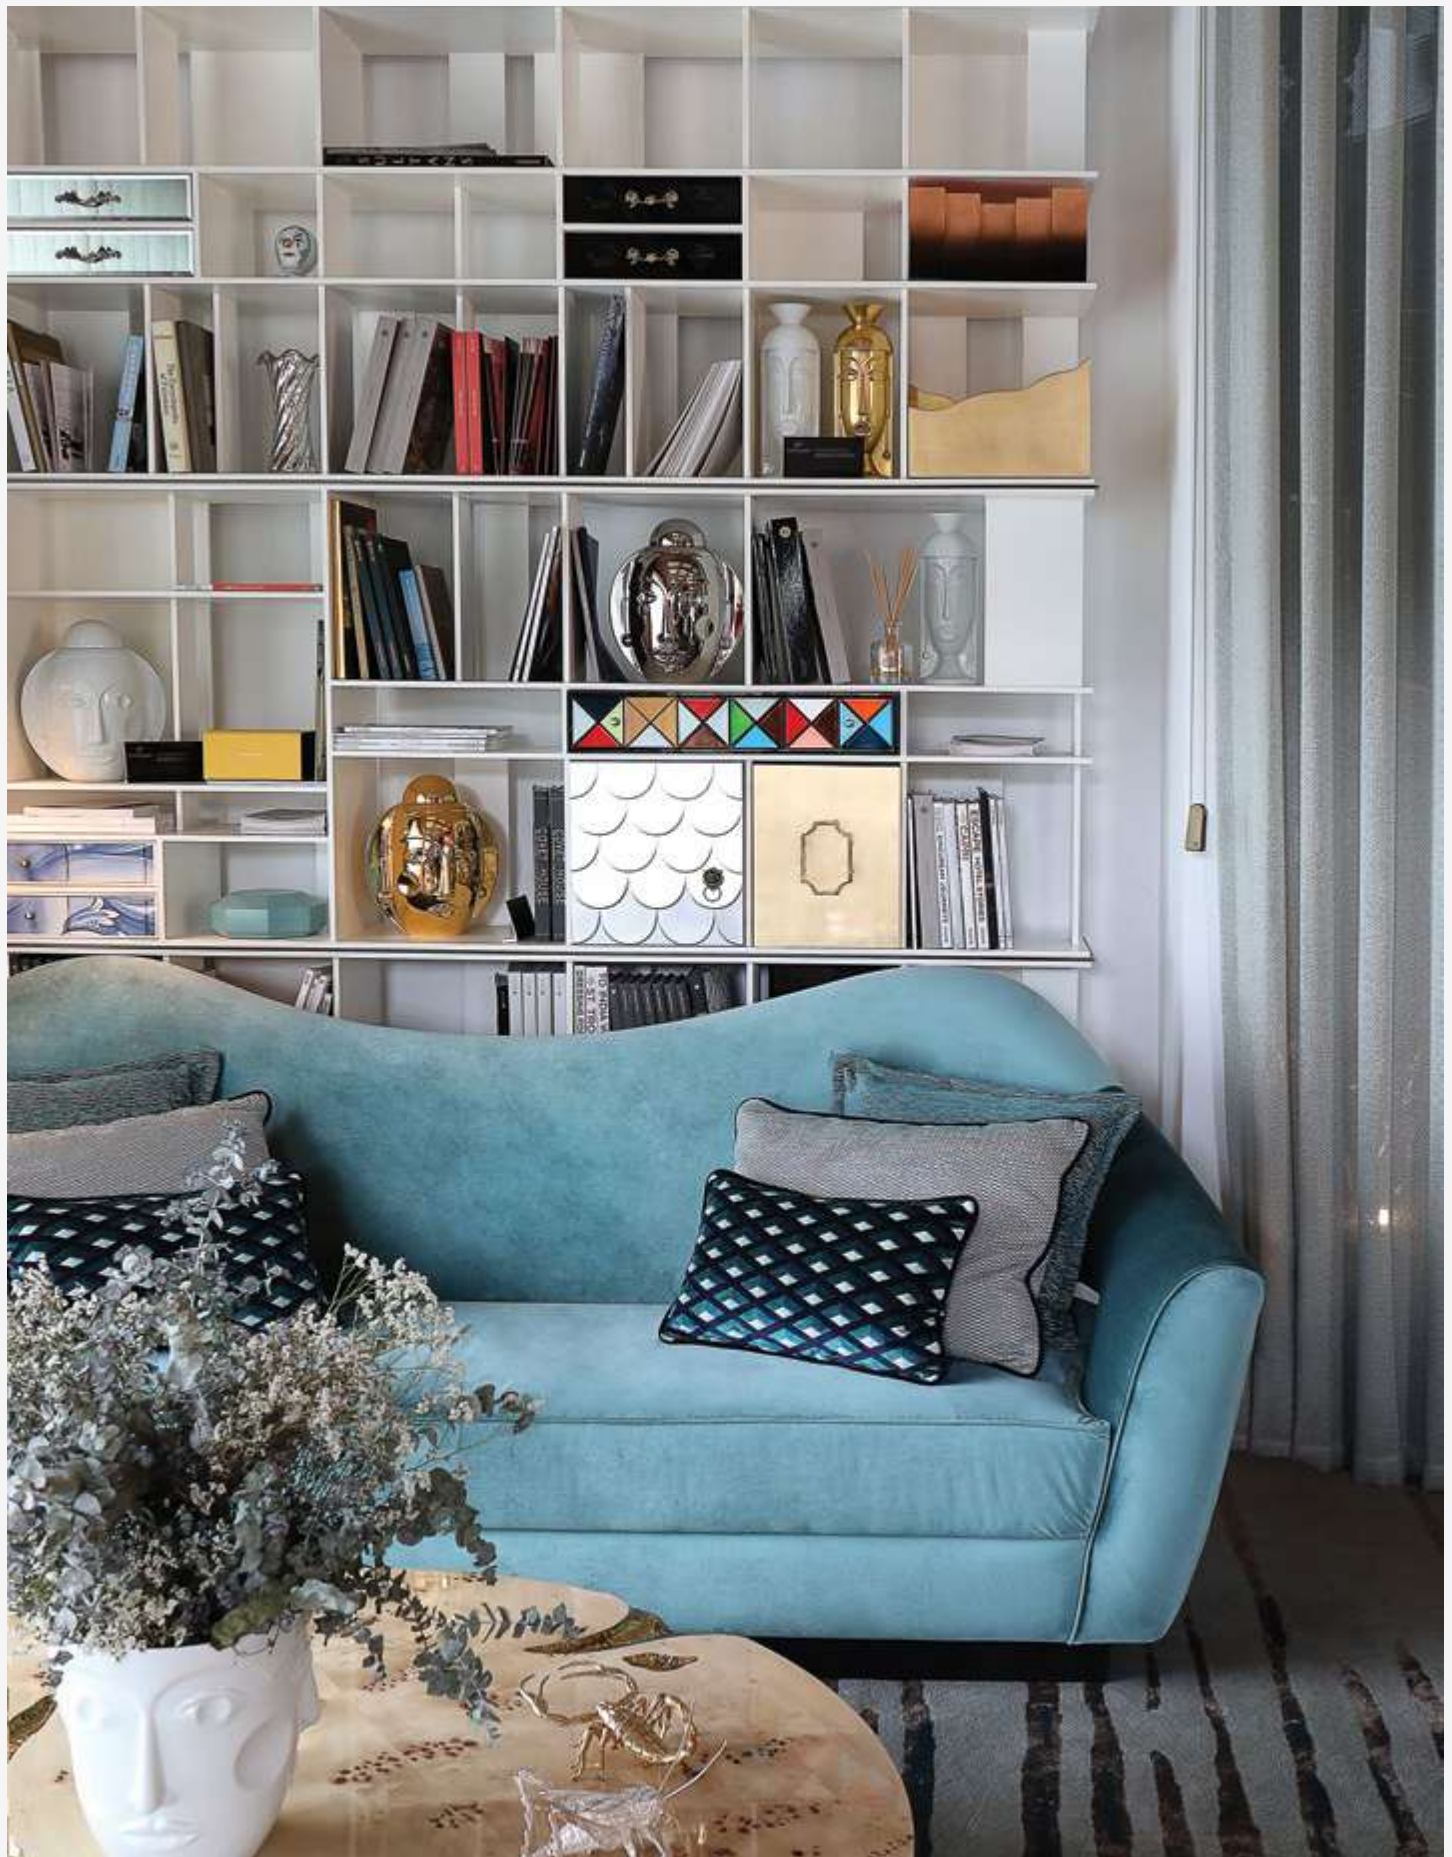

Coleccionista bookcase and Empire center table by Boca do Lobo | Nau sofa by Brabbu