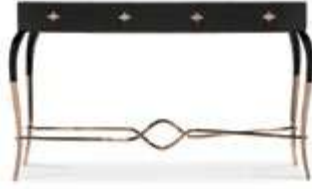

KOKET | ORCHIDEA

Materials & Finishes: High Gloss Black Lacquer; Ebony Veneer. Polished Brass; Organic work available in aged brass or pewter metal.
W 150 cm (59,1in.) | D 40 cm (15,7in.) | H 90cm (35,43 in.)

KOKET | LURIDAE

Materials & Finishes: Top: COL;
 Base: Polished brass with high gloss finish
 Drawers: Gold powder paint with high gloss finish
 Drawer fronts: COL;
 Handles: Polished brass with high gloss finish;
 W 140 cm (55,1 in.) | D 46 cm (18,1 in.) | H 84 cm (33,1 in.)