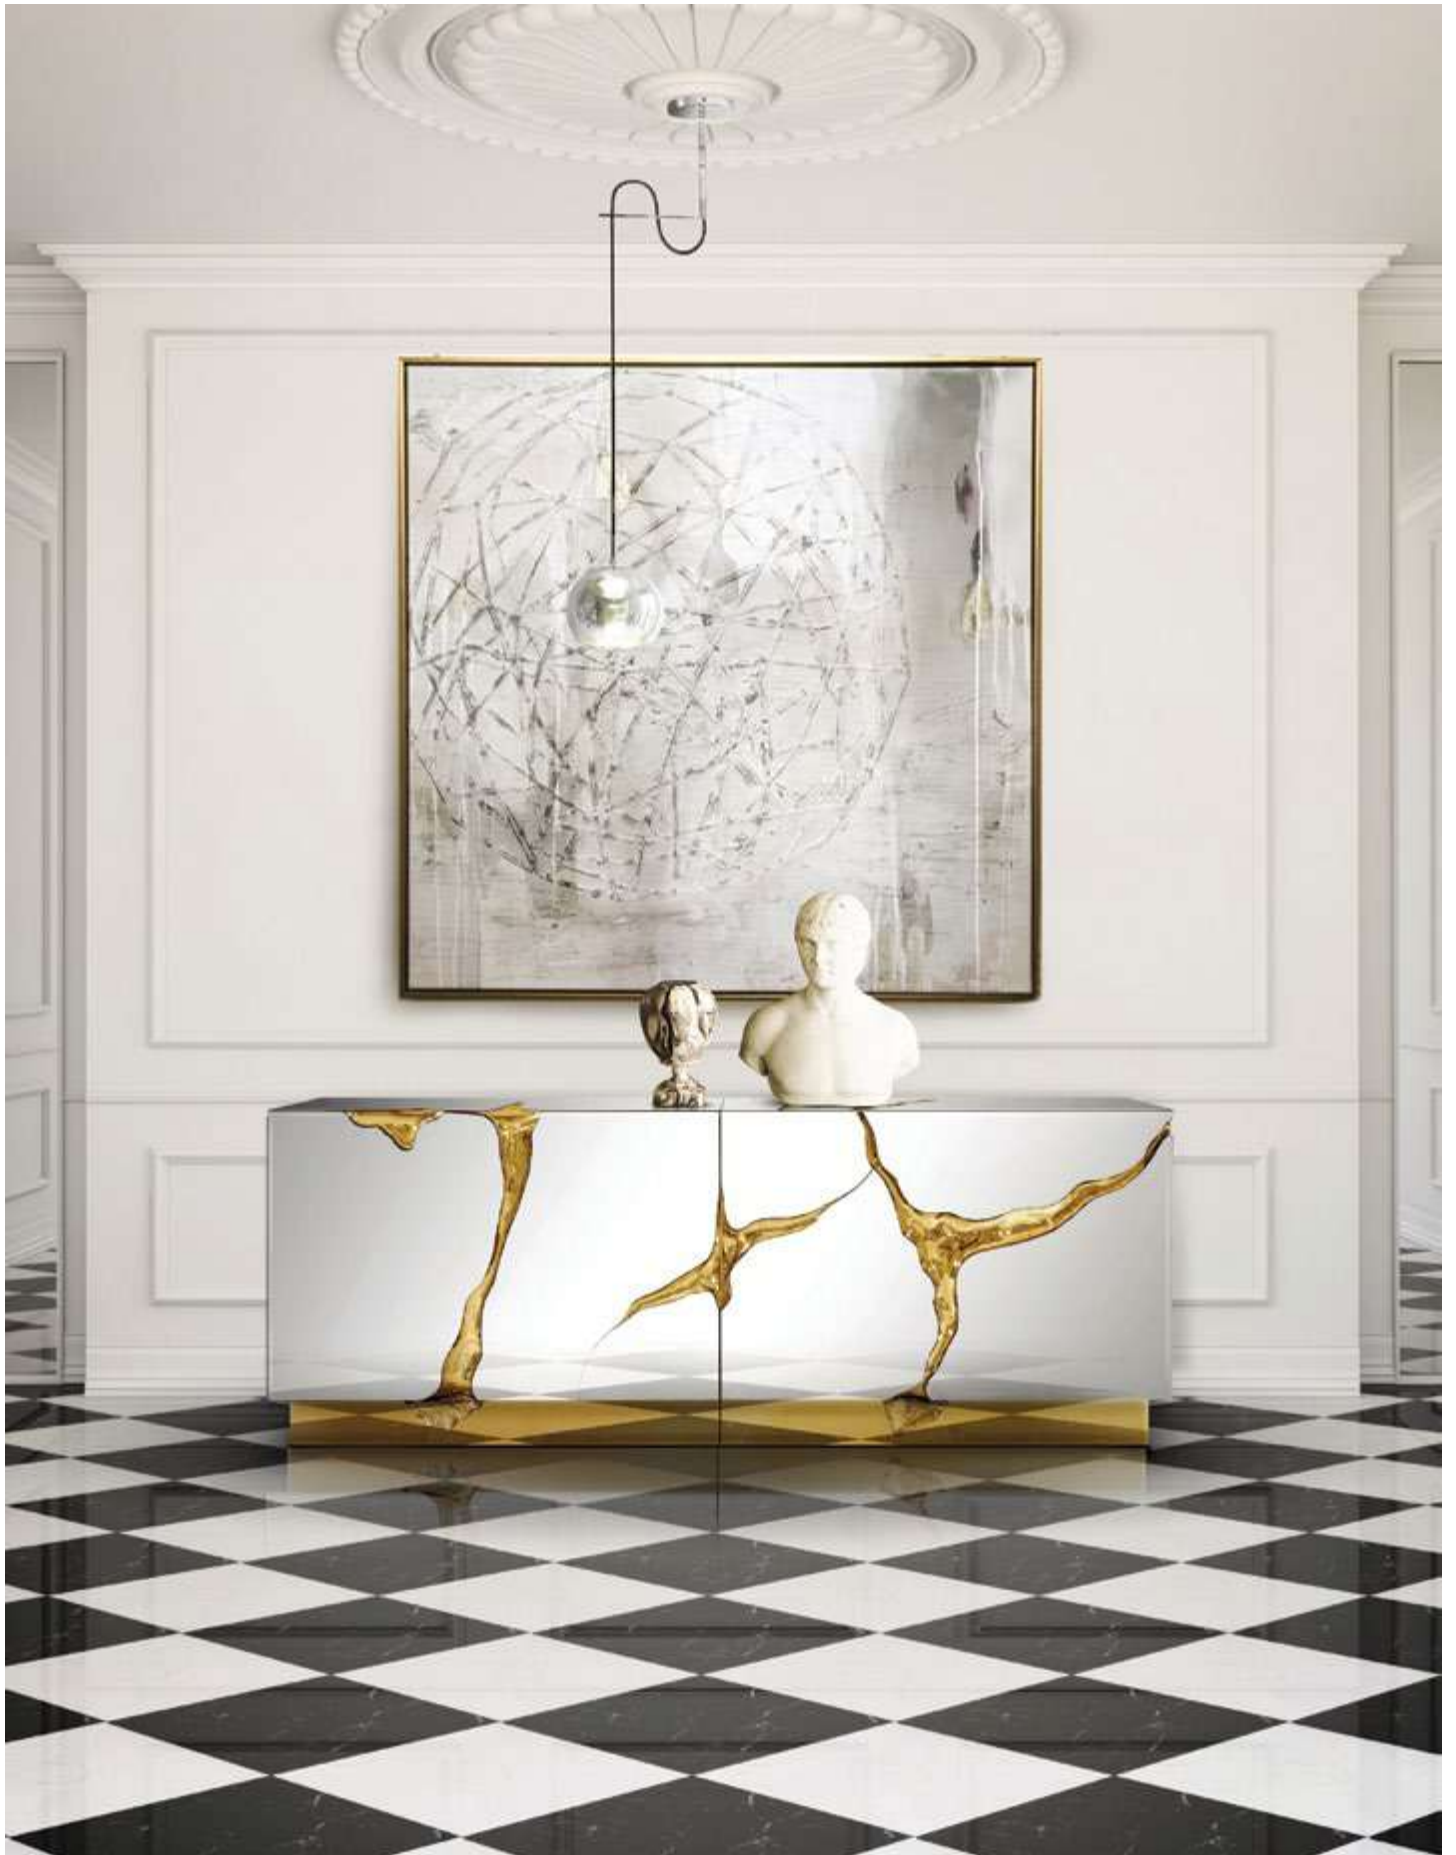

Lapiaz sideboard by Boca do Lobo