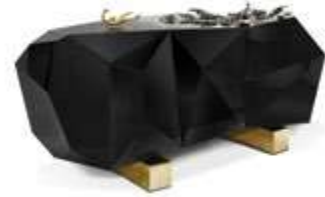

Materials & Finishes: Gold plated brass, black lacquer and rosewood veneer.
High gloss black lacquer and glass shelf.
W 232 cm (91,3 in.) | D 45 cm (17,7 in.) | H 95 cm (37,4 in.)

BOCA DO LOBO | LAPIAZ

Materials & Finishes: Polished stainless steel exterior, poplar root veneer interior.
W 220 cm (86,6 in.) | D 60 cm (23,6 in.) | H 88 cm (34,6 in.)

BOCA DO LOBO | SOHO

Materials & Finishes: Smoked glass box fitted with drawers in opaque and translucent lacquer, mirror, gold leaf and wood veneer.
Brass and silver coated brass handles.
W 140 cm (55,1 in.) | D 48 cm (18,9 in.) | H 90 cm (34,5 in.)

BOCA DO LOBO | MONDRIAN

Materials & Finishes: Glass, high gloss white lacquer, carved wood, mirror, leather, cristal and brass handles.
High gloss white lacquer.
W 186 cm (73,2 in.) | D 53 cm (20,9 in.) | H 81 cm (31,9 in.)