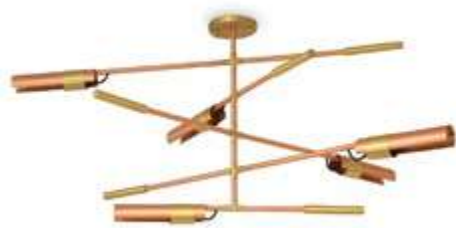

BRABBU | KOBEN

Materials & Finishes: brushed copper or brushed brass, details in aged brass. Black textile wire.

W 143 cm (56,3 in.) | D 143 cm (56,3 in.) | H 66 cm (25,98 in.)