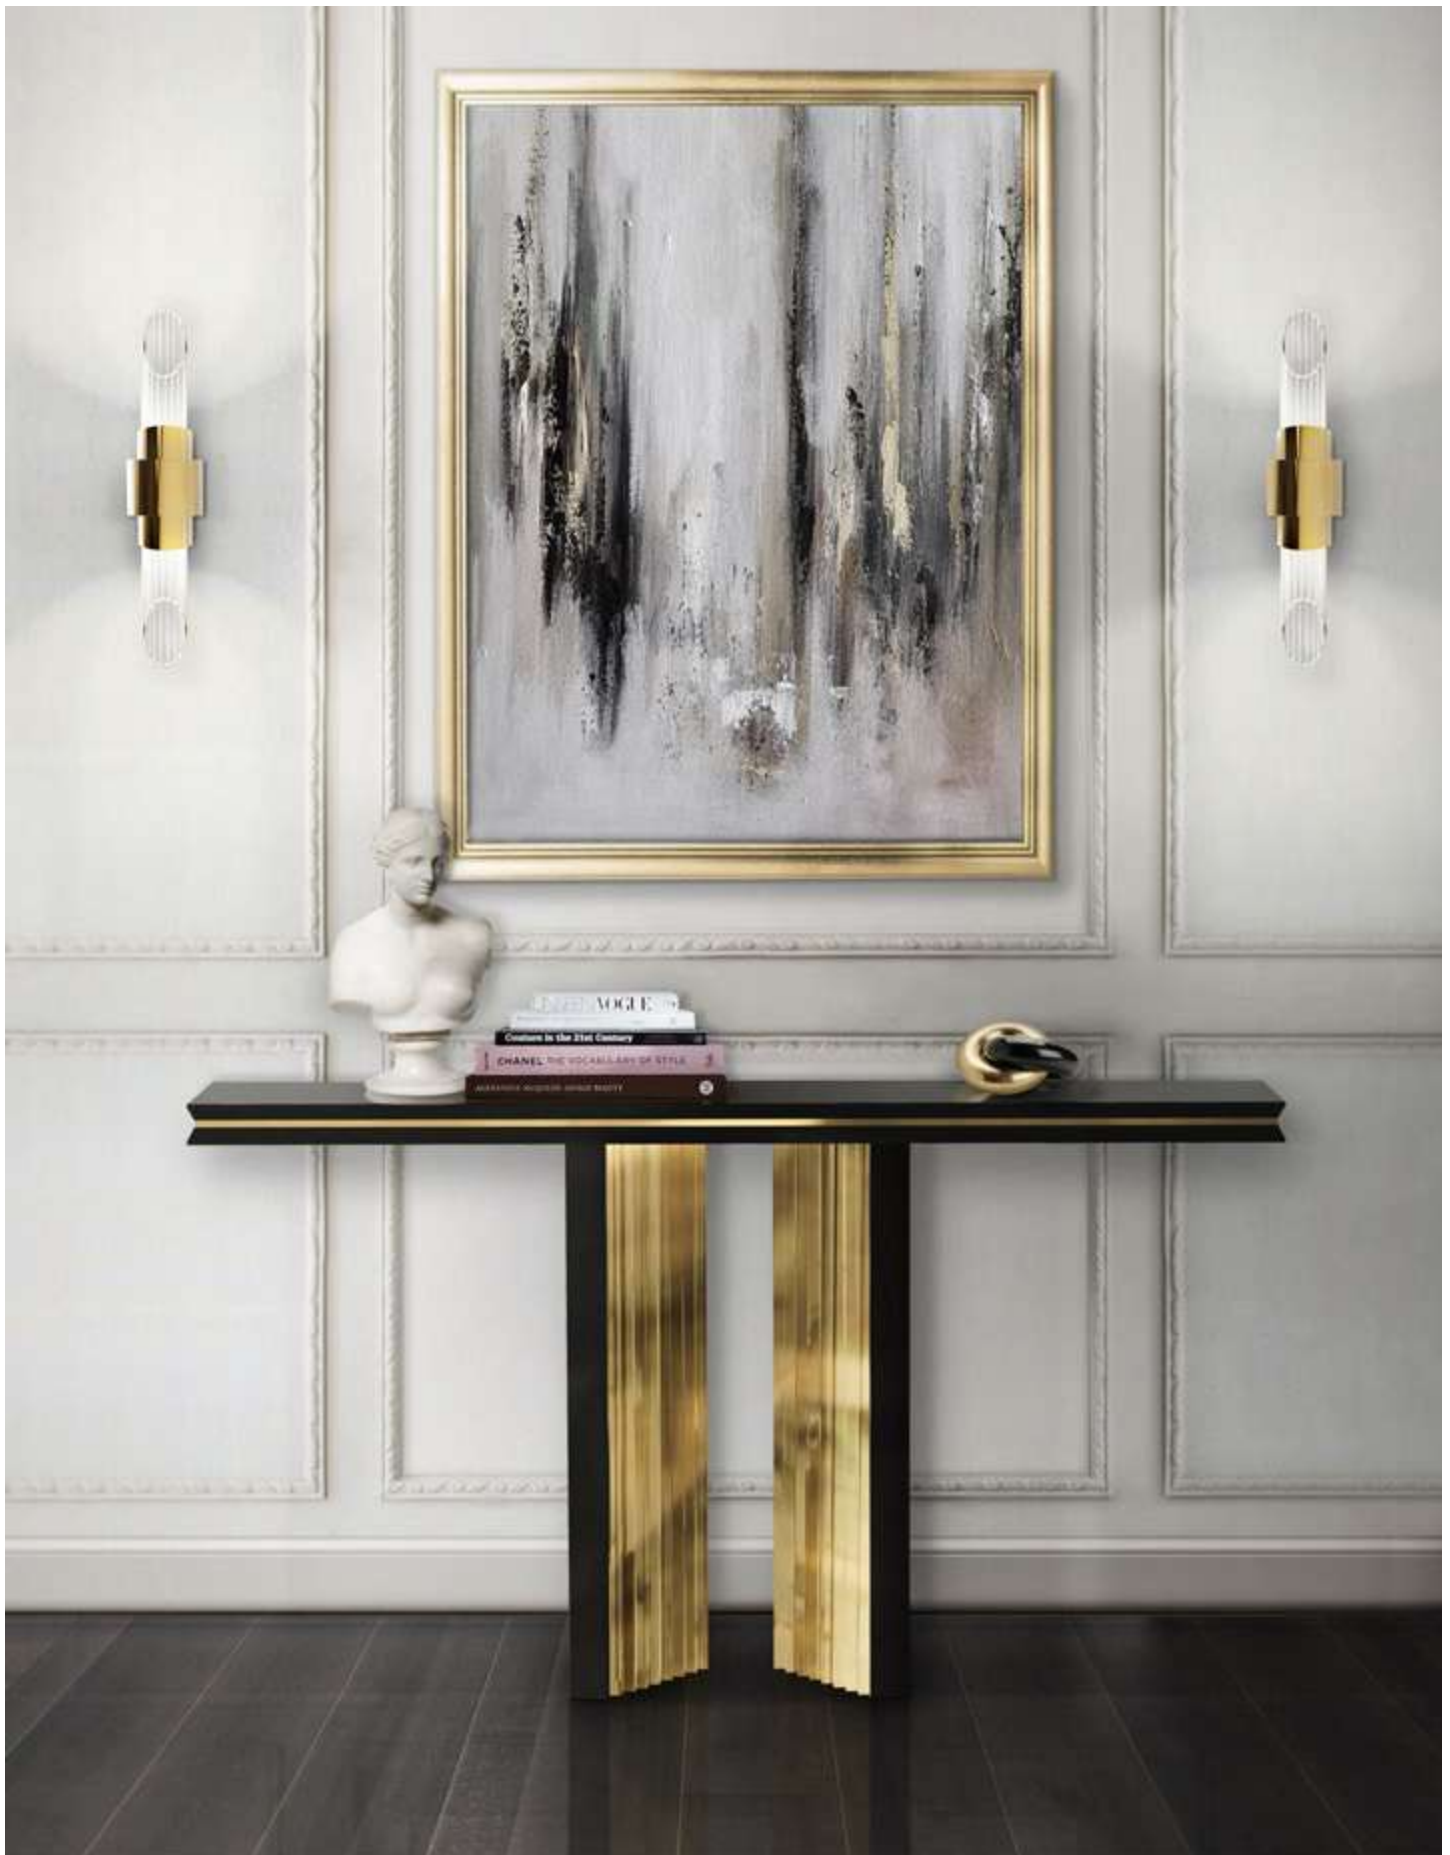

Beyond console by Luxxu Home and Tycho wall lamp by Luxxu Modern Lamps