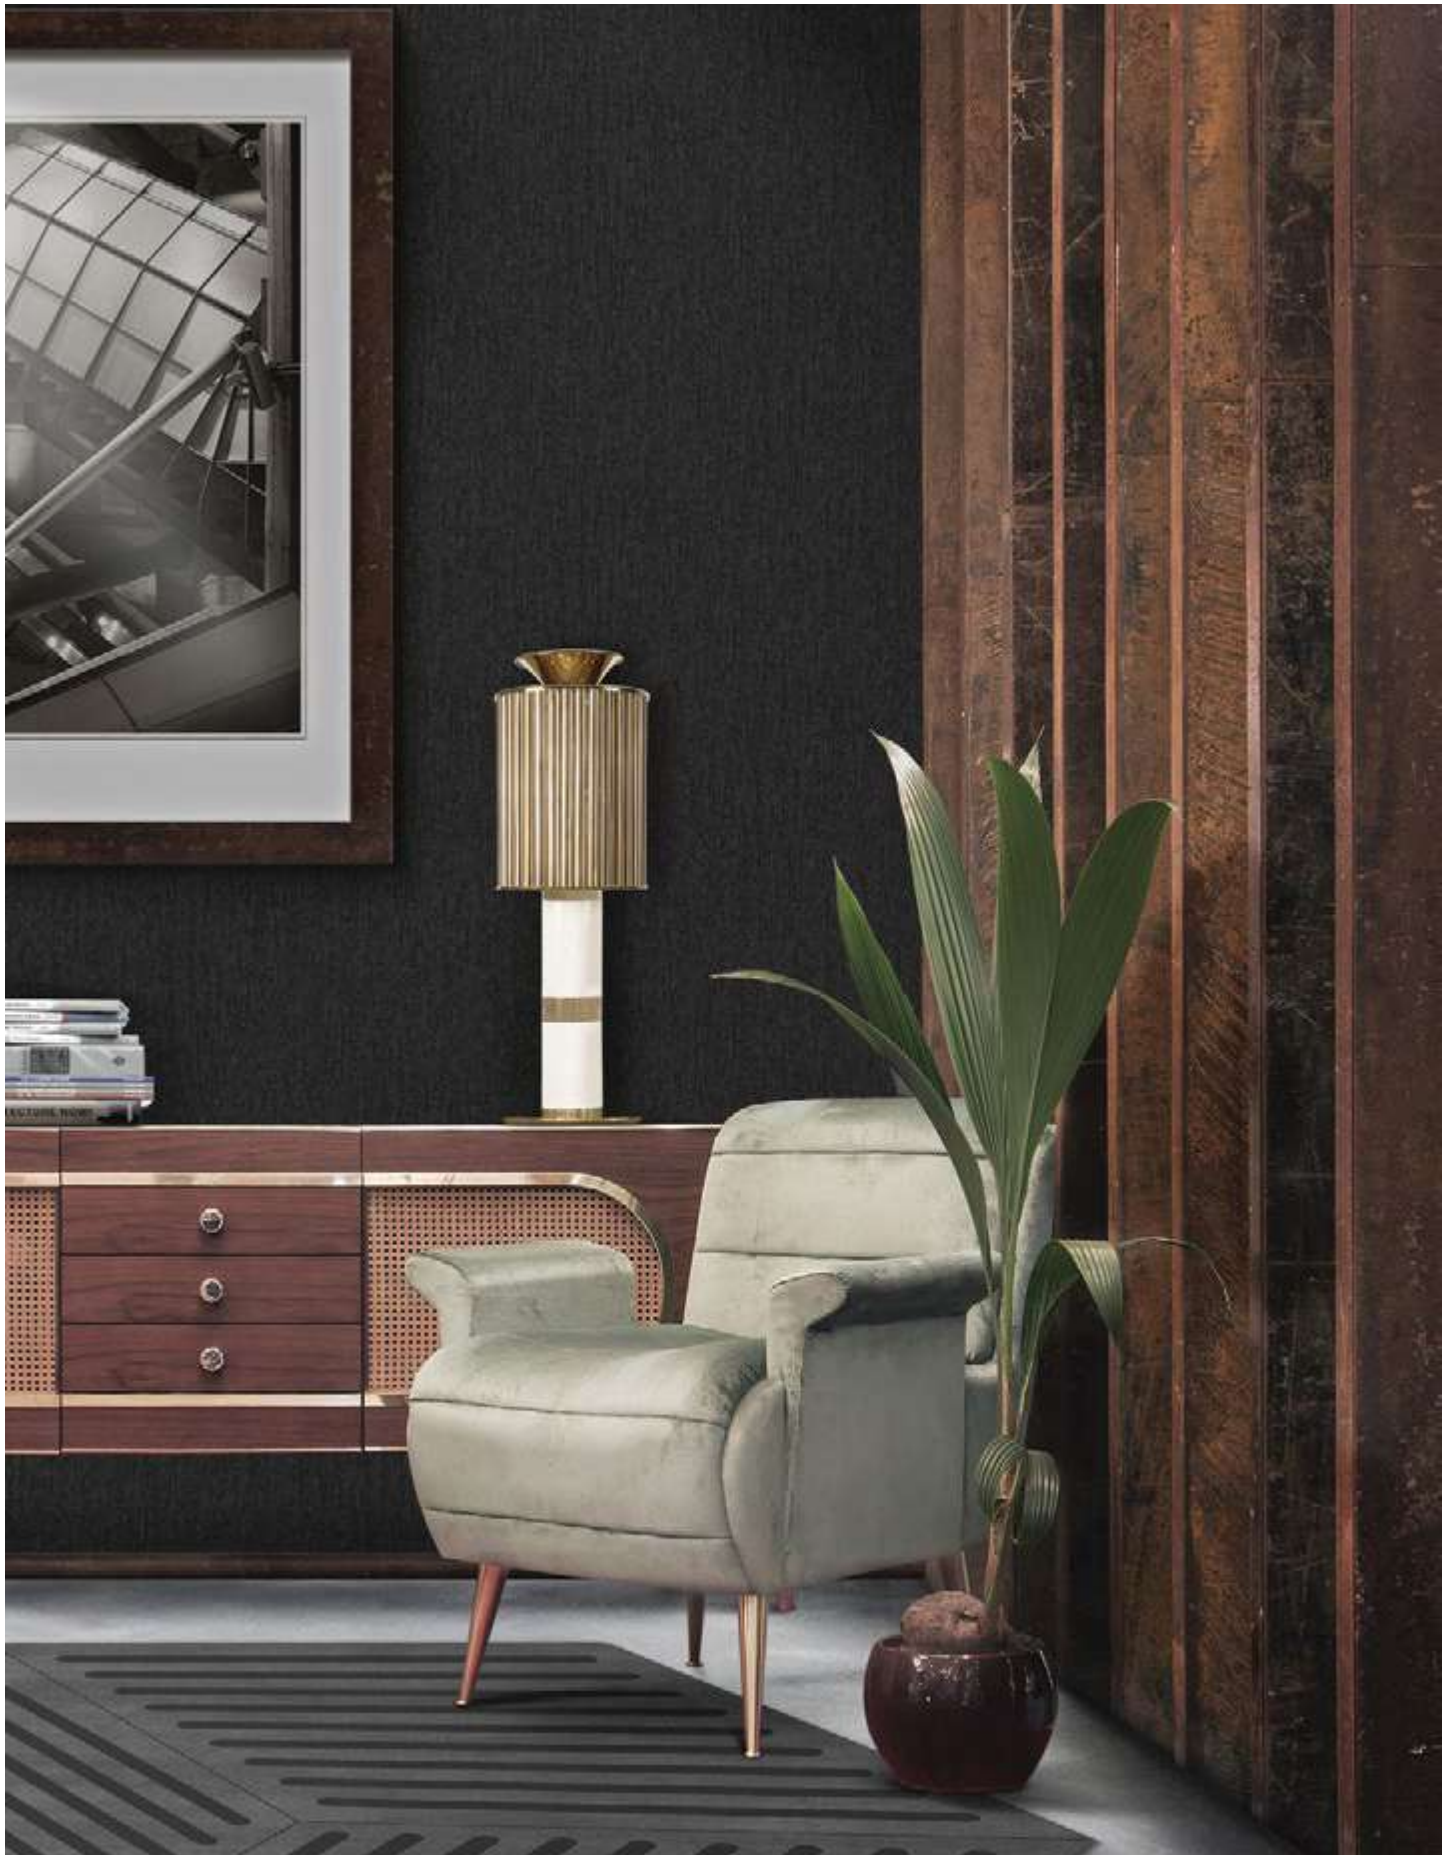

Donna table lamp by DelightFULL | Dandy sideboard, Bardot armchair and Burton rug by Essential Home