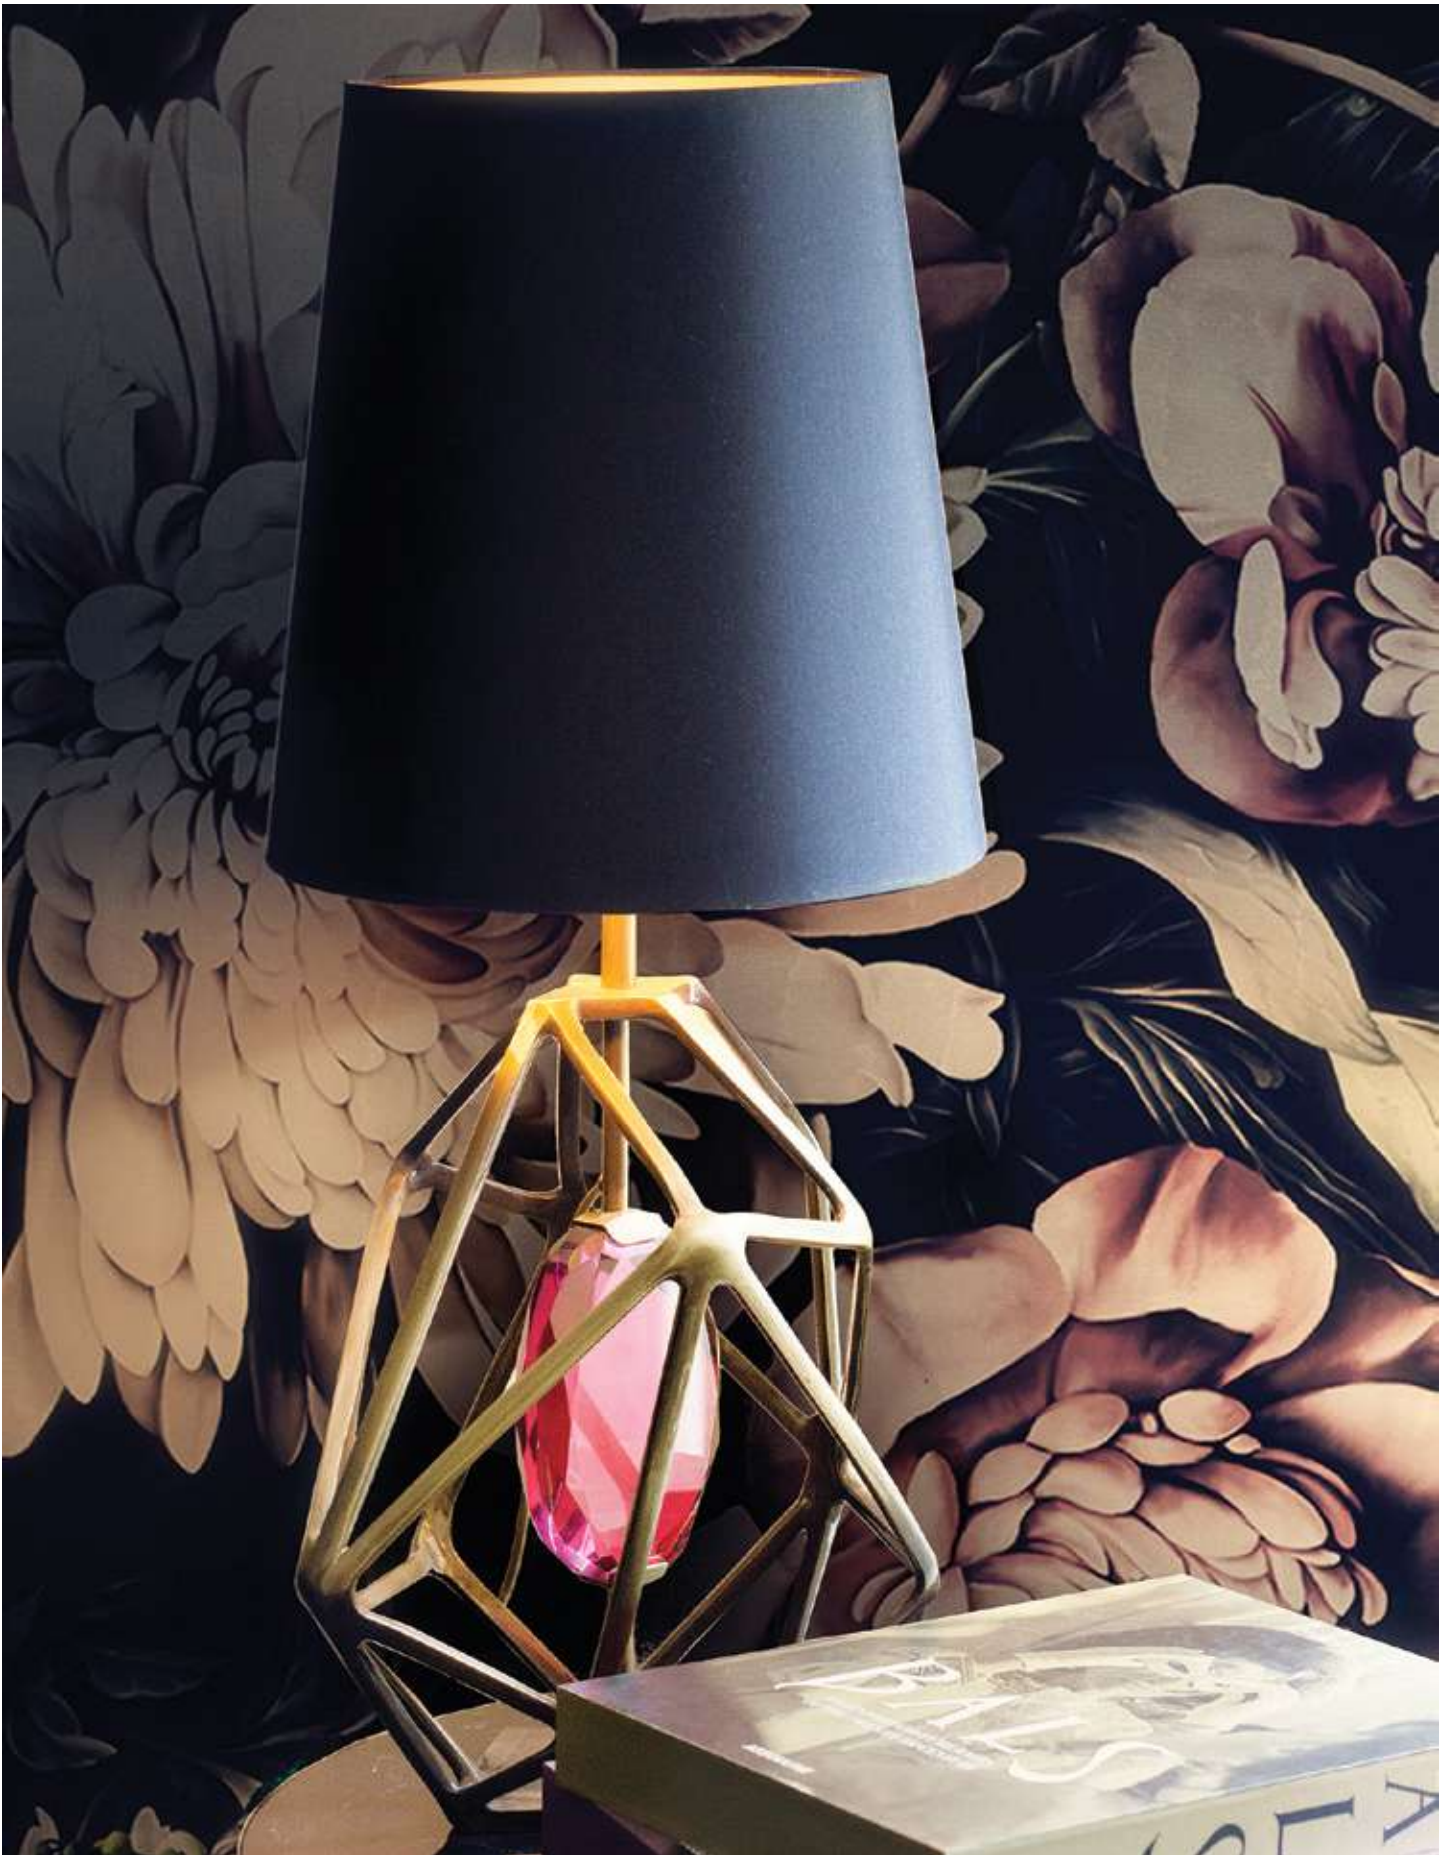

Gem table lamp by Koket