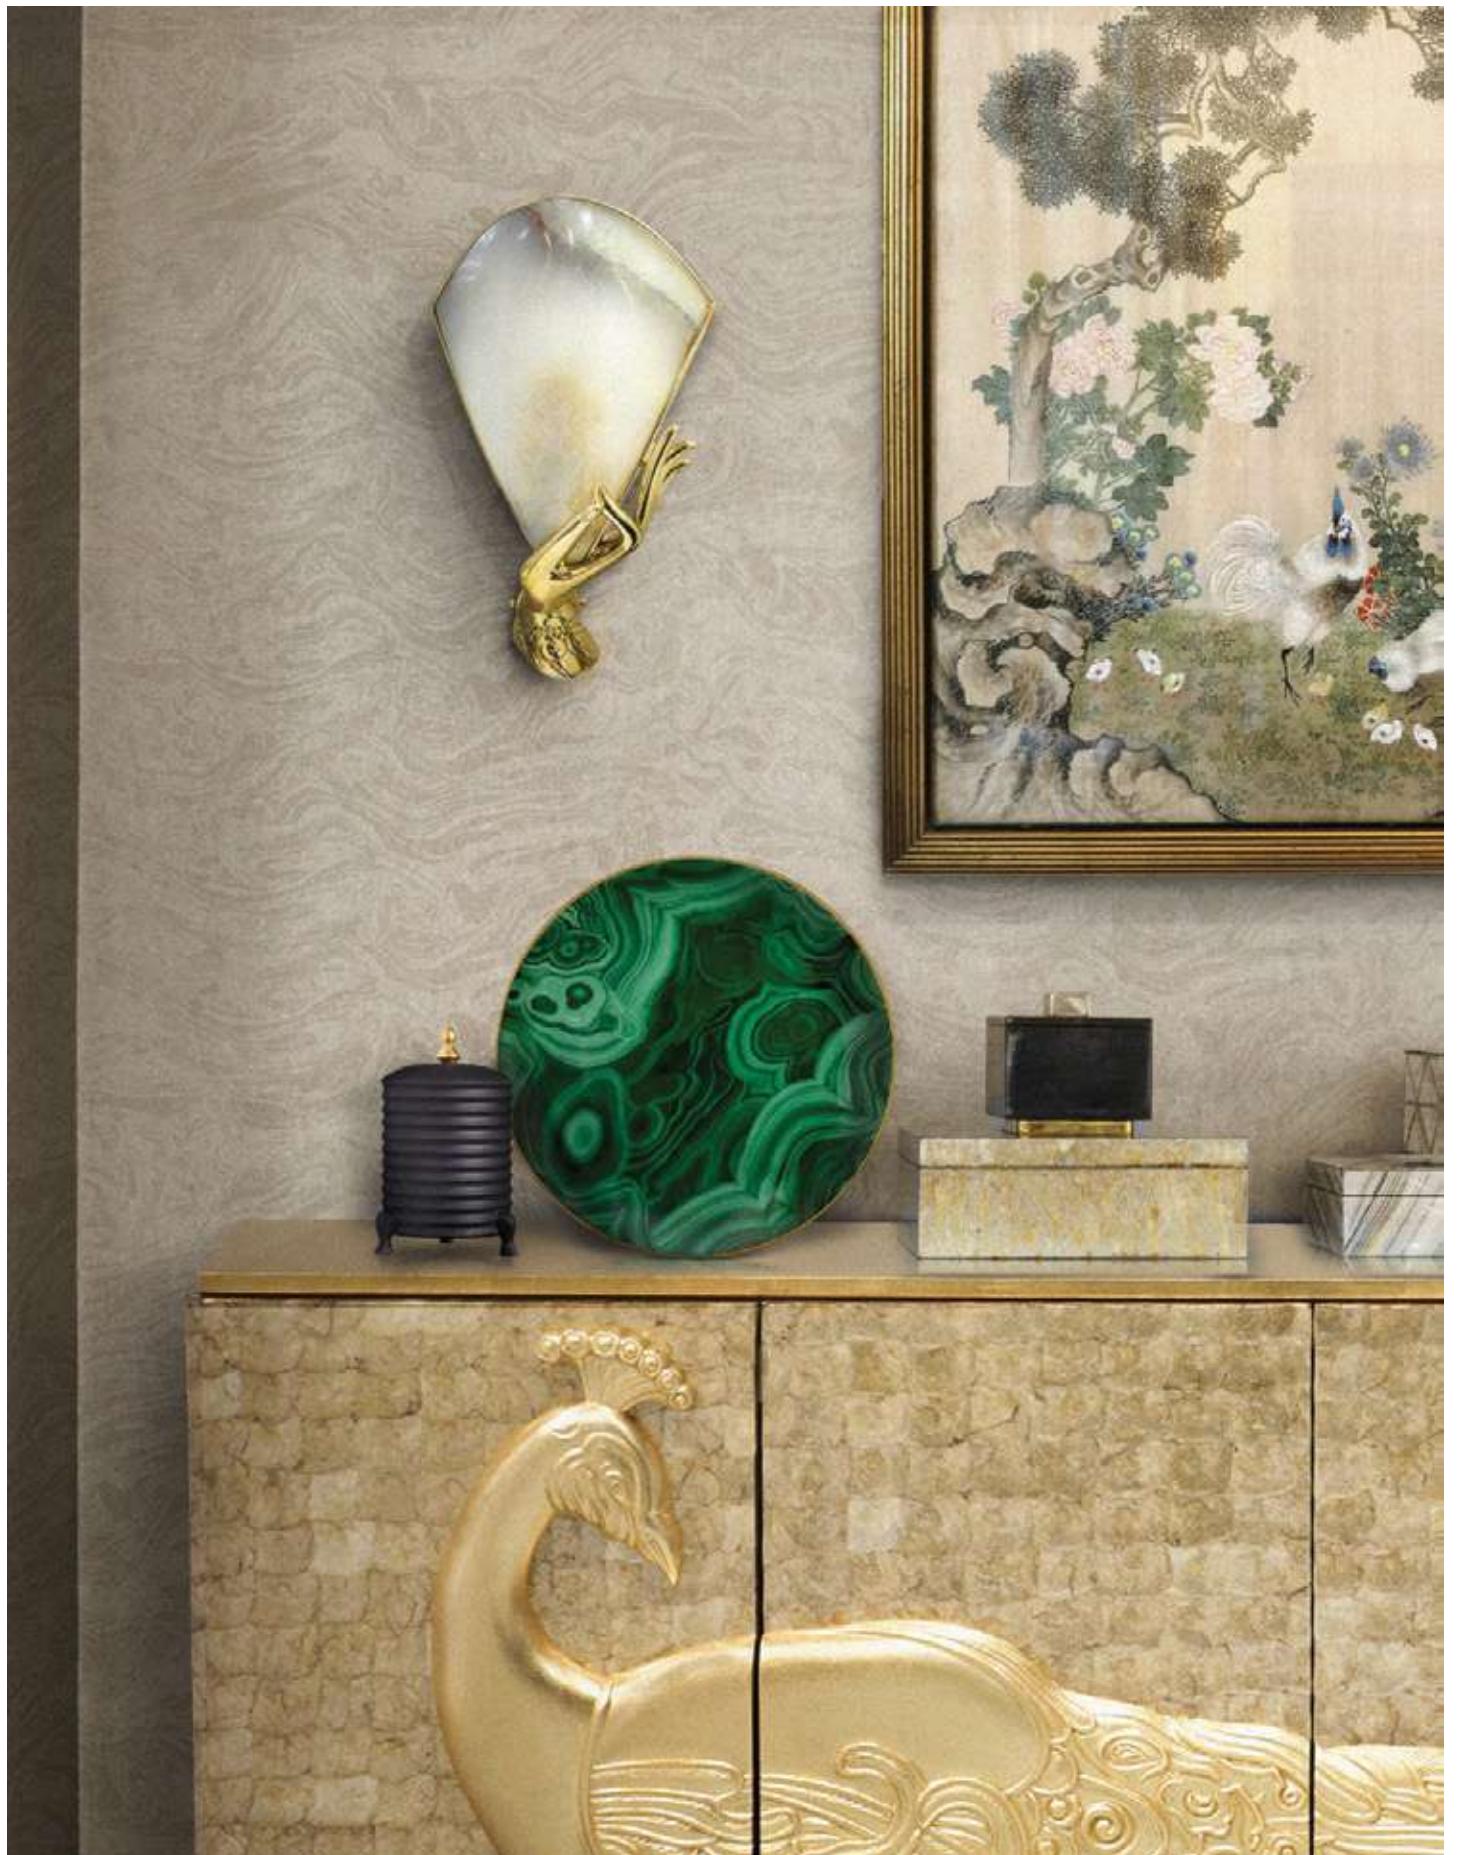

Camilia cabinet and Muse wall lamp by Koket