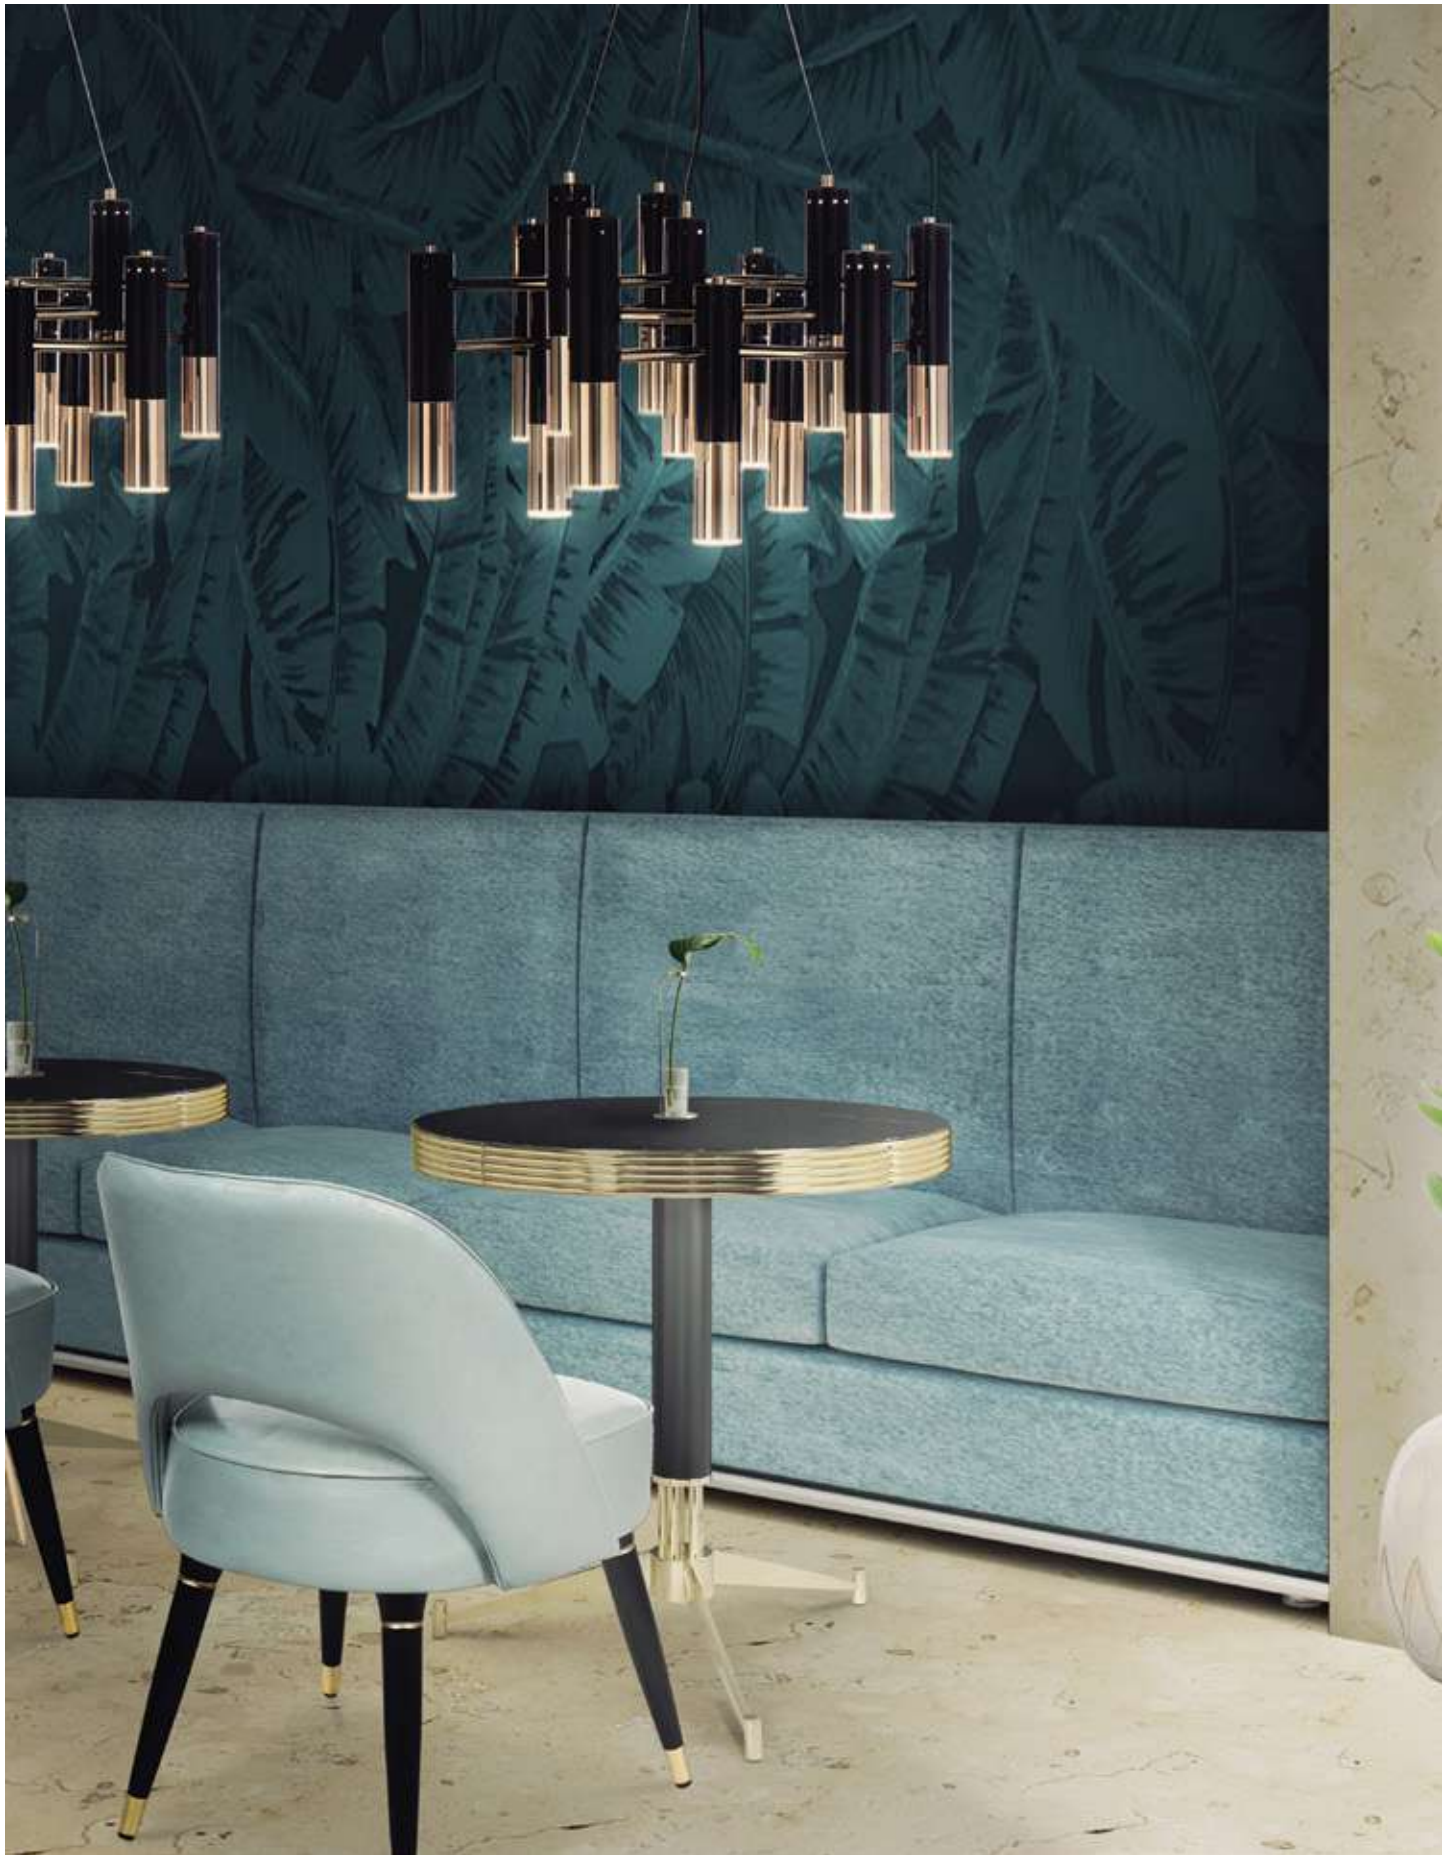

DELIGHTFULL | BRUBECK

Materials & Finishes: Brass; gold plated.
 H 44 cm (17.3in.) | W 100 cm (39.3in.) | L 60 cm (23.6in.)
 CORD HEIGHT 100 cm (39.4in.) (adjustable)

DELIGHTFULL | BRUBECK ROUND

Materials & Finishes: Brass; gold plated.
 H 44 cm (17.3in.) | D 100 cm (39.3in.)
 CORD HEIGHT 100 cm (39.4in.) (adjustable)

DELIGHTFULL | BRUBECK RECTANGULAR

Materials & Finishes: Brass; gold plated.
 H 44 cm (17.3in.) | W 100 cm (39.3in.) | L 40 cm (39.4in.)
 CORD HEIGHT 100 cm (39.4in.) (adjustable)

Ike suspension lamp by DelightFULL | Dolly coffee table and Collins dining chair by Essential Home