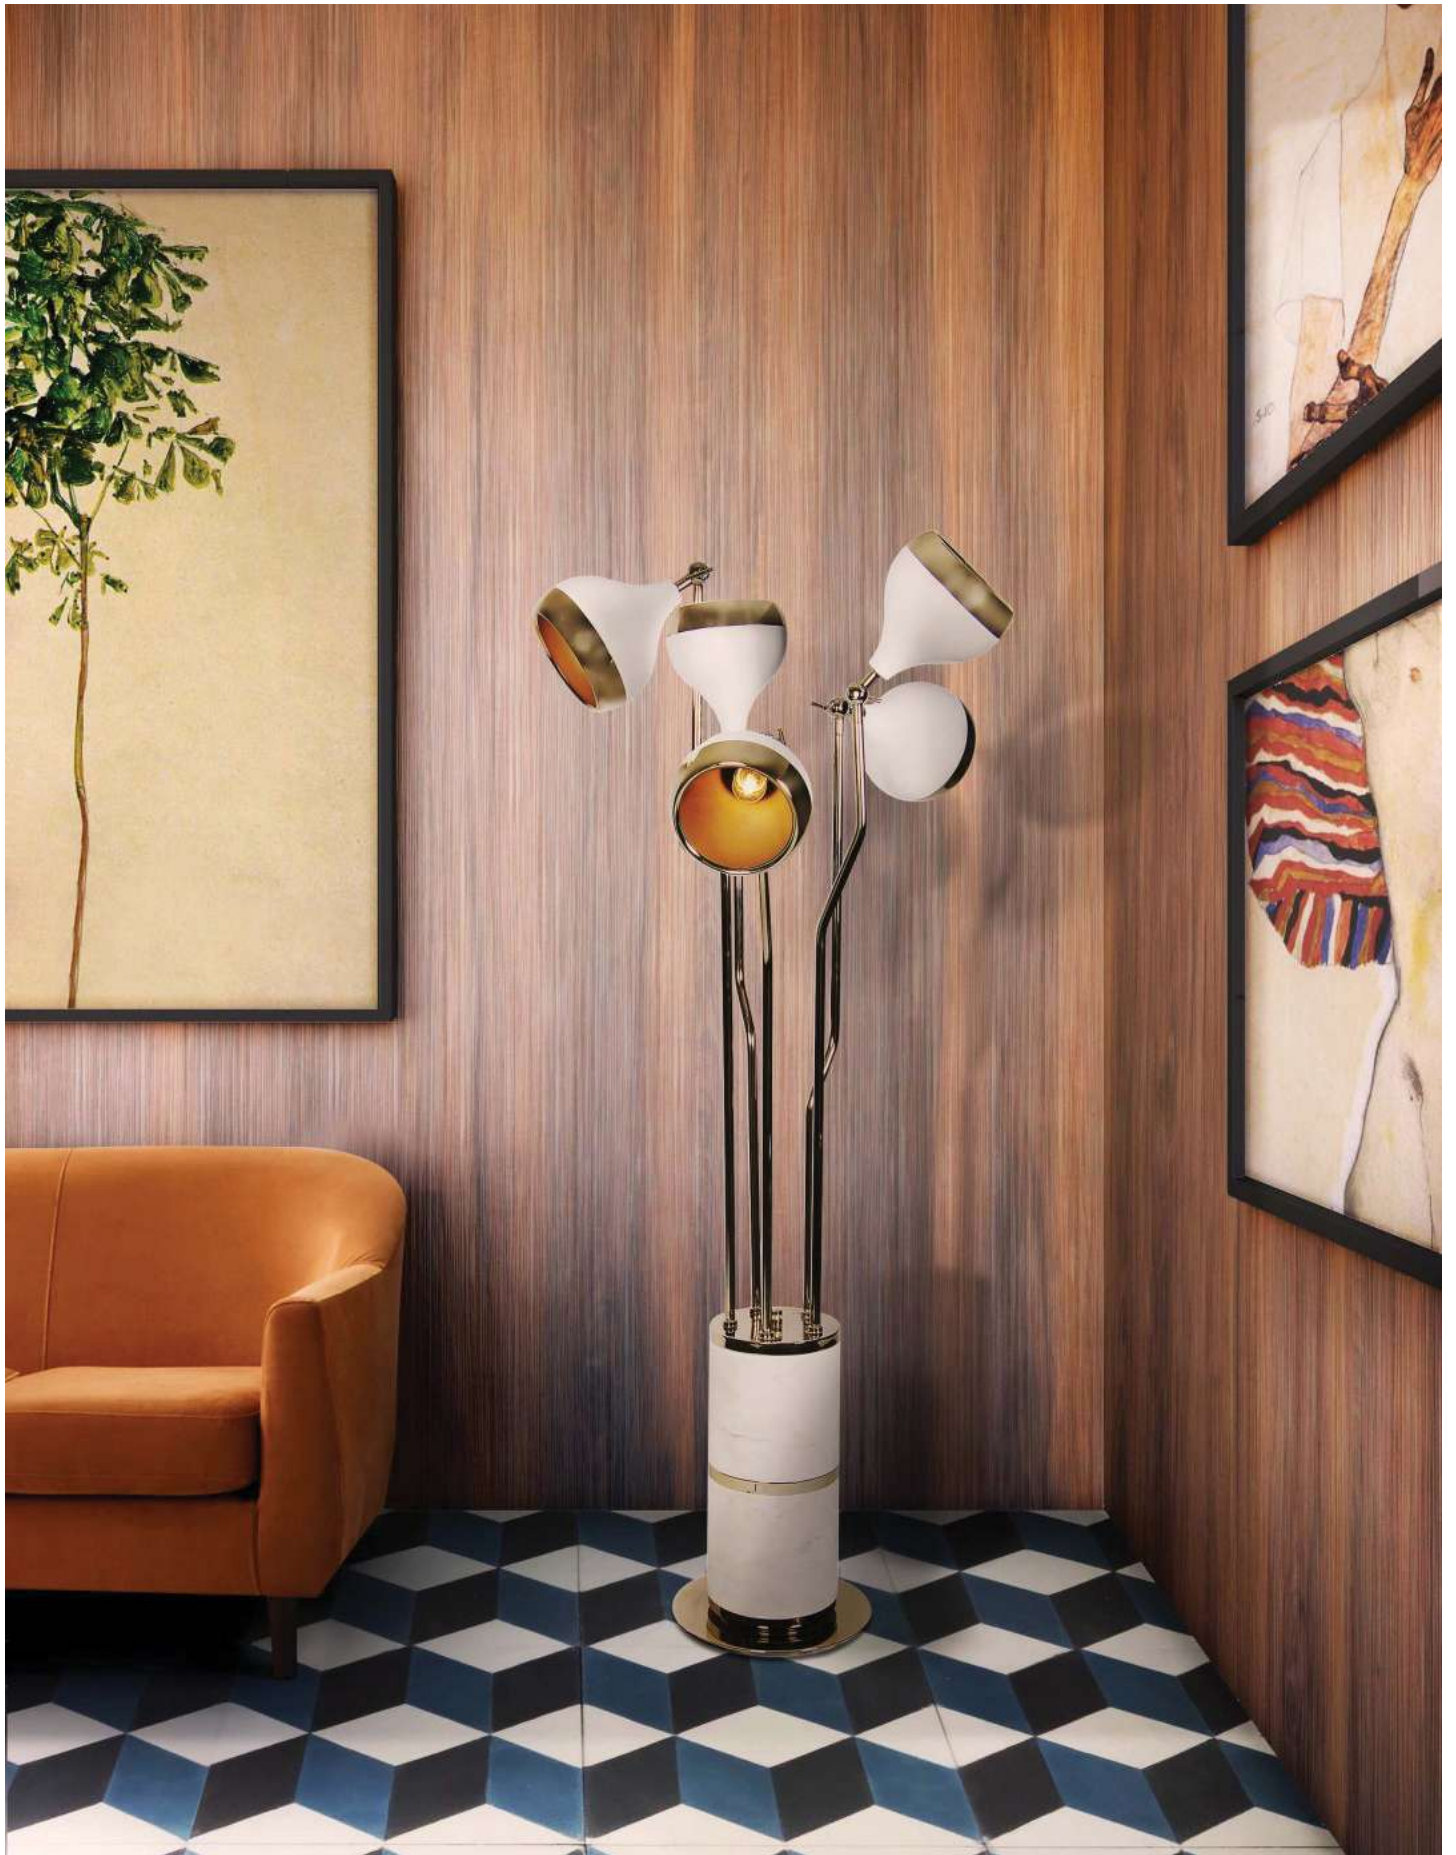

DELIGHTFULL | BOTTI

Materials & Finishes: Brass; gold plated and white glossy.
H 180 cm (70.9in.) | D 63 cm (24.8in.)

DELIGHTFULL | BRUBECK

Materials & Finishes: Brass and steel; gold plated and black matte.
H 167 cm (65.7in.) | D 33 cm (13in.)

DELIGHTFULL | COLTRANE

Materials & Finishes: Brass, aluminum and steel; Black matte and nickel plated, gold powder paint (inside).
H 175 cm (68.9in.) | D 30 cm (11.8in.)

DELIGHTFULL | TURNER

Materials & Finishes: Brass and aluminum; gold plated, white matte and gold powder paint inside.
H 170 cm (66.9in.) | D 50 cm (19.7in.)

DELIGHTFULL | HANNA

Materials & Finishes: Brass and aluminum, Marble Estremoz (Polished); gold plated and white matte.
H 170 cm (66.9in.) | D 80 cm (31.5in.)

DELIGHTFULL | DIANA

Materials & Finishes: Steel and Aluminum; nickel plated, glossy red and white matte (inside)
W 130 cm (51.2in.) | H 230 cm (90.5in.) | L 150 cm (59in.)