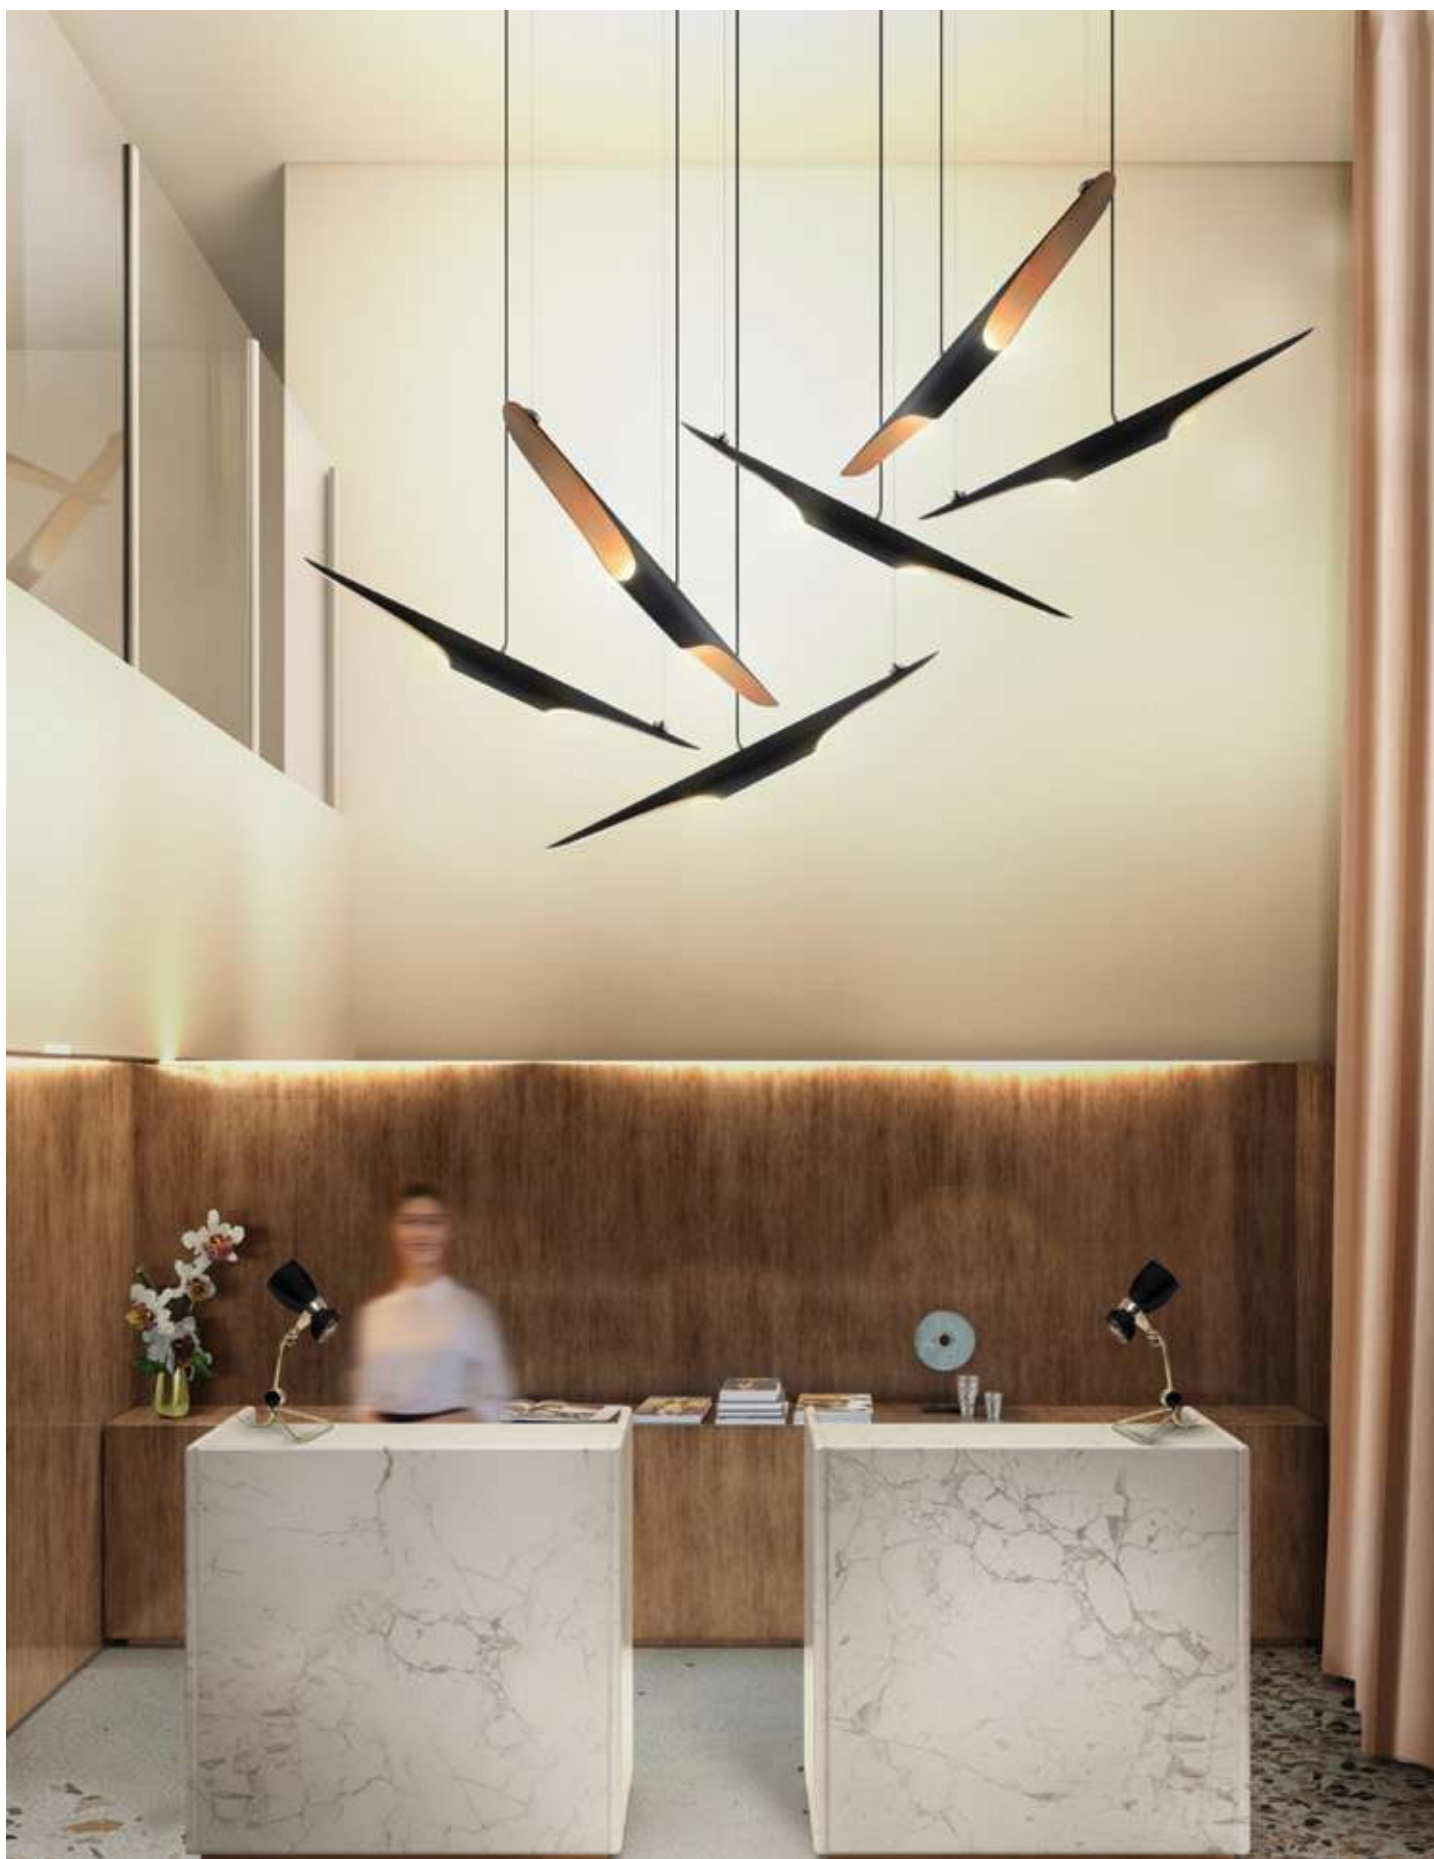

DELIGHTFULL | BRUBECK

Materials & Finishes: Brass; gold plated.
 H 44 cm (17.3in.) | W 100 cm (39.3in.) | L 60 cm (23.6in.)
 CORD HEIGHT 100 cm (39.4in.) (adjustable)

DELIGHTFULL | BRUBECK ROUND

Materials & Finishes: Brass; gold plated.
 H 44 cm (17.3in.) | D 100 cm (39.3in.)
 CORD HEIGHT 100 cm (39.4in.) (adjustable)

DELIGHTFULL | BRUBECK RECTANGULAR

Materials & Finishes: Brass; gold plated.
 H 44 cm (17.3in.) | W 100 cm (39.3in.) | L 40 cm (39.4in.)
 CORD HEIGHT 100 cm (39.4in.) (adjustable)

Ike suspension lamp by DelightFULL | Dolly coffee table and Collins dining chair by Essential Home

Coltrane suspension lamp and Amy table lamp by DelightFULL

DELIGHTFULL | ELLA

Materials & Finishes: Brass; Aluminum | Wire: Textile;
Nickel plated, glossy black.
H 58 cm (22.8in.) | D 128 cm (50.4in.)
POLE HEIGHT 100 cm (39.4in.) (adjustable)