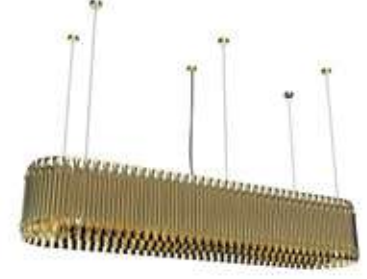

DELIGHTFULL | ABBEY

Materials & Finishes: brass; Aluminum.

W 210 cm (82,6 in.) | L 170 cm (67 in.) | H 50 cm (19,6 in.)

DELIGHTFULL | ARETHA

Materials & Finishes: Brass; aluminium; Nickel plated.

H 31 cm (12,2in.) | D 104 cm (40,9in.)
POLE HEIGHT 100 cm (39,4in.)

DELIGHTFULL | MADELEINE

Materials & Finishes: brass; aluminium White Matte & Gold Powder Paint (inside).

D 40 cm (16in.) | H 39 cm (15,5in.)
POLE HEIGHT 100 cm (39,4in.) (adjustable)

DELIGHTFULL | MATHENY

Materials & Finishes: brass, gold plated.

D 100 cm (39,4in.) | H 30 cm (11,8in.)
CORD HEIGHT 100 cm (39,4in.) (adjustable)

DELIGHTFULL | MATHENY SNOOKER

Materials & Finishes: brass, gold plated

W 110 cm (43,3in.) | L 39 cm (11,8in.) | H 30 cm (11,8in.)
CORD HEIGHT 100 cm (39,4in.) (adjustable)

DELIGHTFULL | CLARK

Materials & Finishes: Brass; gold plated.
 H 70 cm (27.5in.) | D 50 cm (19.6in.)
 CORD HEIGHT 70 cm (27.5in.) (customizable on purchase)

DELIGHTFULL | CLARK XL

Materials & Finishes: Brass; gold plated.
 H 280 cm (110.2in.) | D 180 cm (70.9in.)
 CORD HEIGHT 100 cm (39.4in.) (adjustable)