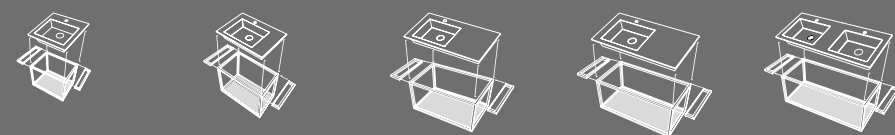

Era

Era 48
Struttura sospesa
Wall-hung framework
cm 48 x 46 x 40 h

Era 60
Struttura sospesa
Wall-hung framework
cm 60 x 46 x 40 h

Era 80
Struttura sospesa
Wall-hung framework
cm 80 x 46 x 40 h

Era 100
Struttura sospesa
Wall-hung framework
cm 100 x 46 x 40 h

Era 120
Struttura sospesa
Wall-hung framework
cm 120 x 46 x 40 h