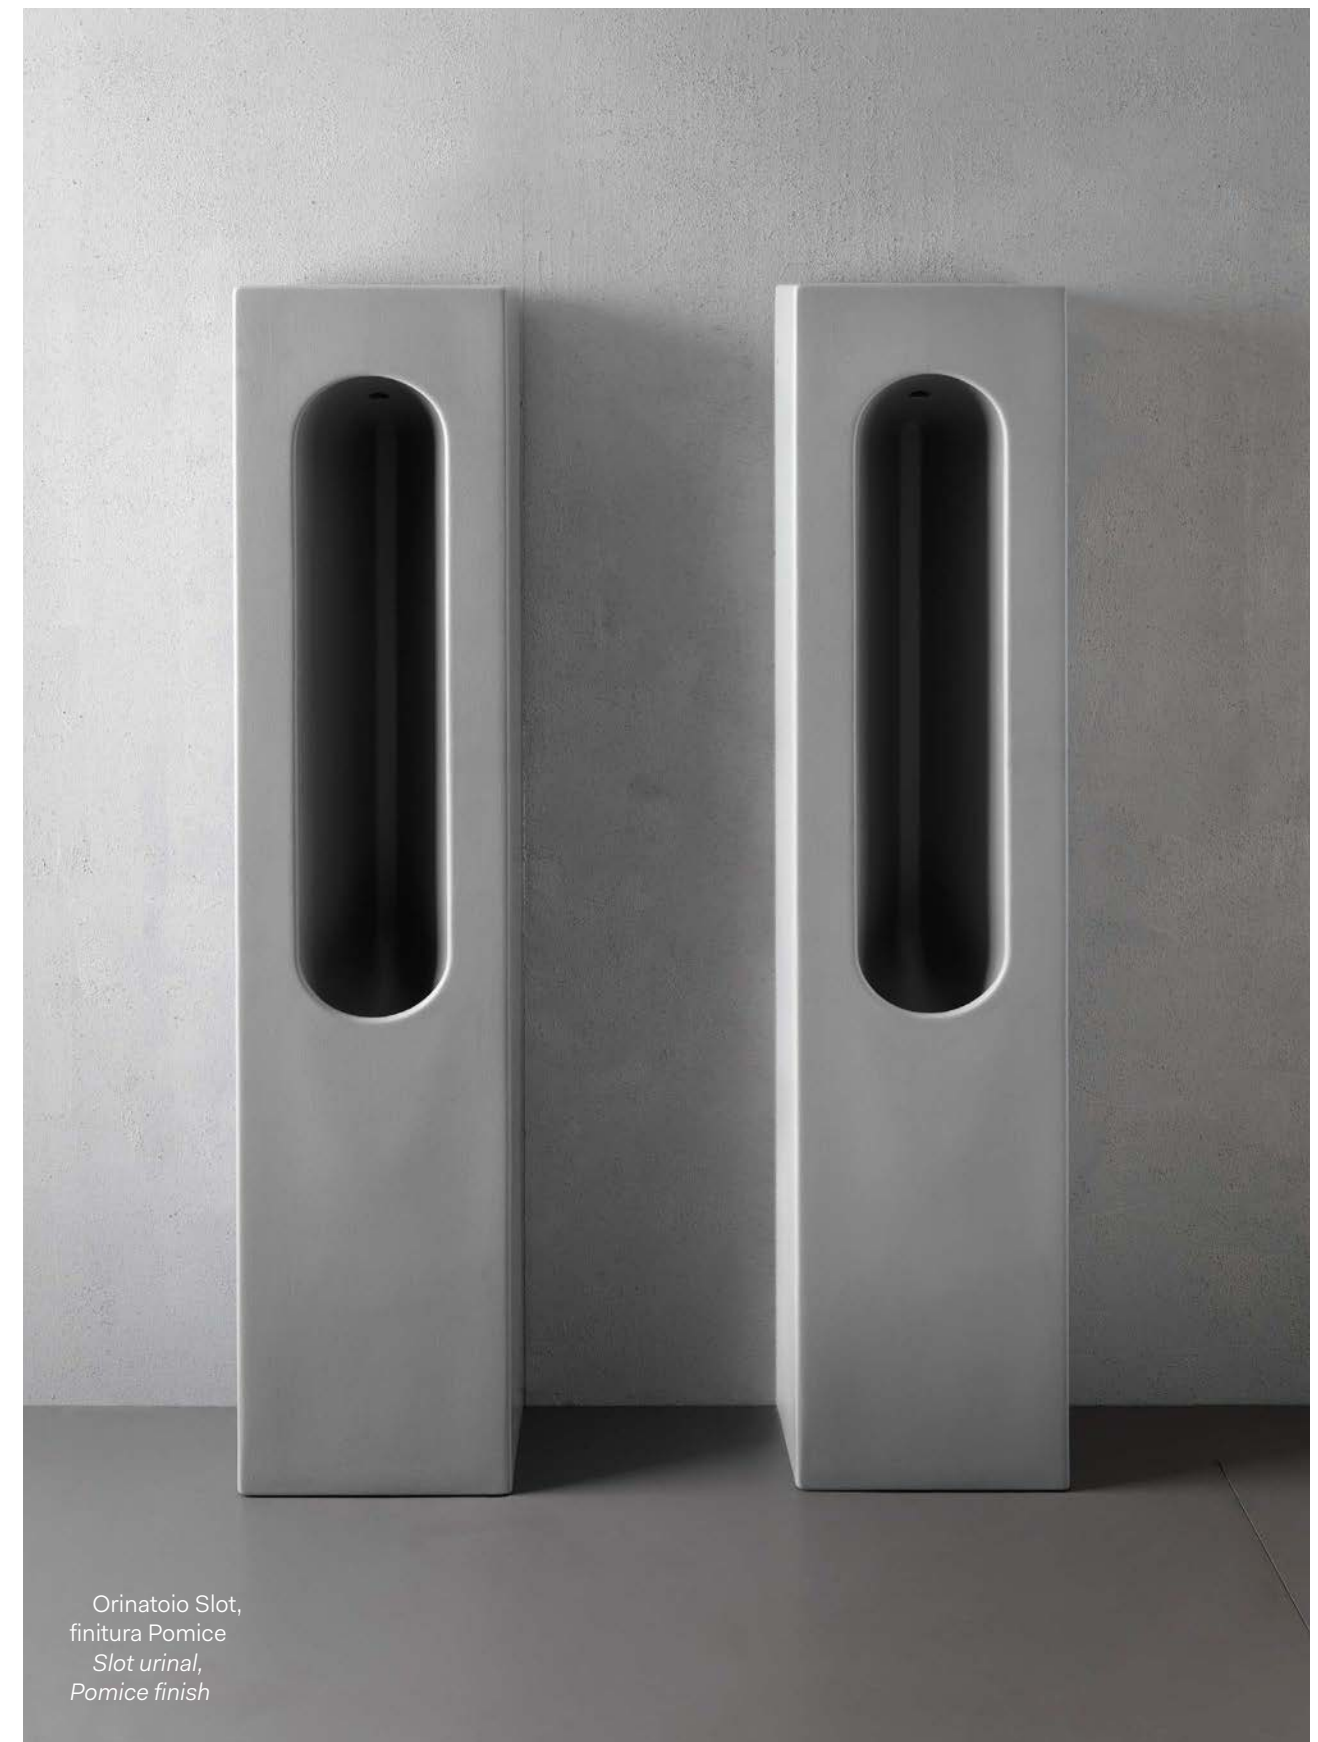

CIELO's know-how in terms of research and technological innovation teams up with the creative flair of the Designers for the second time to create a new generation of urinals endowed with a strong personality and a sense of irony. Presented in four versions: Slot, presented in the floor-standing version, is a monolithic block, a sculptural totem furrowed by a deep curvilinear groove; Ball, in the wall-hung version, has the appearance of an ironic sculpture with a soft, generously proportioned and clean-cut shape generated by the geometry of a circle; Mini Ball, also in the wall-hung version, has the same formal characteristics as Ball but in smaller dimensions; Era, in the suspended version, is pure geometry, compact and functional, with hidden dispensing system.

Designers:

5.5 Designers: Ball, Mini Ball, Slot
Luca Cimarra: Era

Orinatoïo Slot,
finitura Pomice
Slot urinal,
Pomice finish