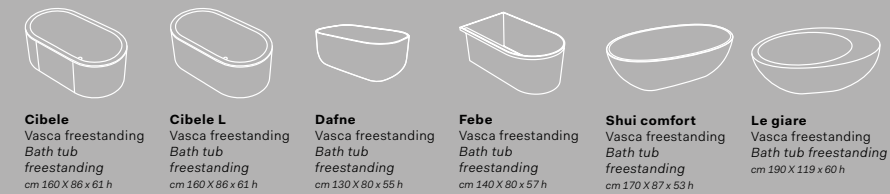

Vasche da bagno Bath tubs

pg. 258