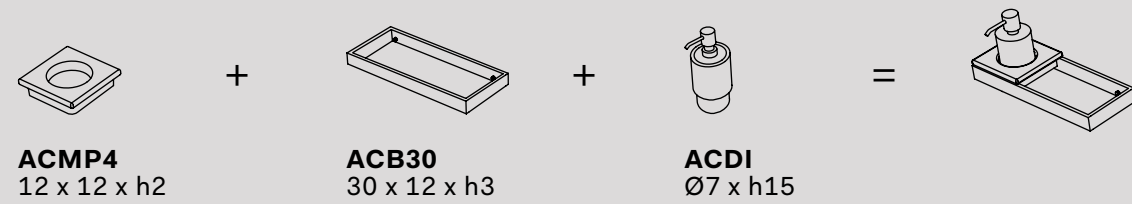

Esempi di composizione Example of composition

finiture_finishes

barre, portasciugamani, porta rotolo, porta scopino, gancio
tray, towel rack, toilet paper holder, toilet brush holder and hook

accessori in LivingTec
accessories in LivingTec

verniciature / finishes

- Nero Matt / Matt Black
- Cemento
- Bronzo Spazzolato / Brushed Bronze
- Cromo / Chrome

- Bianco / White