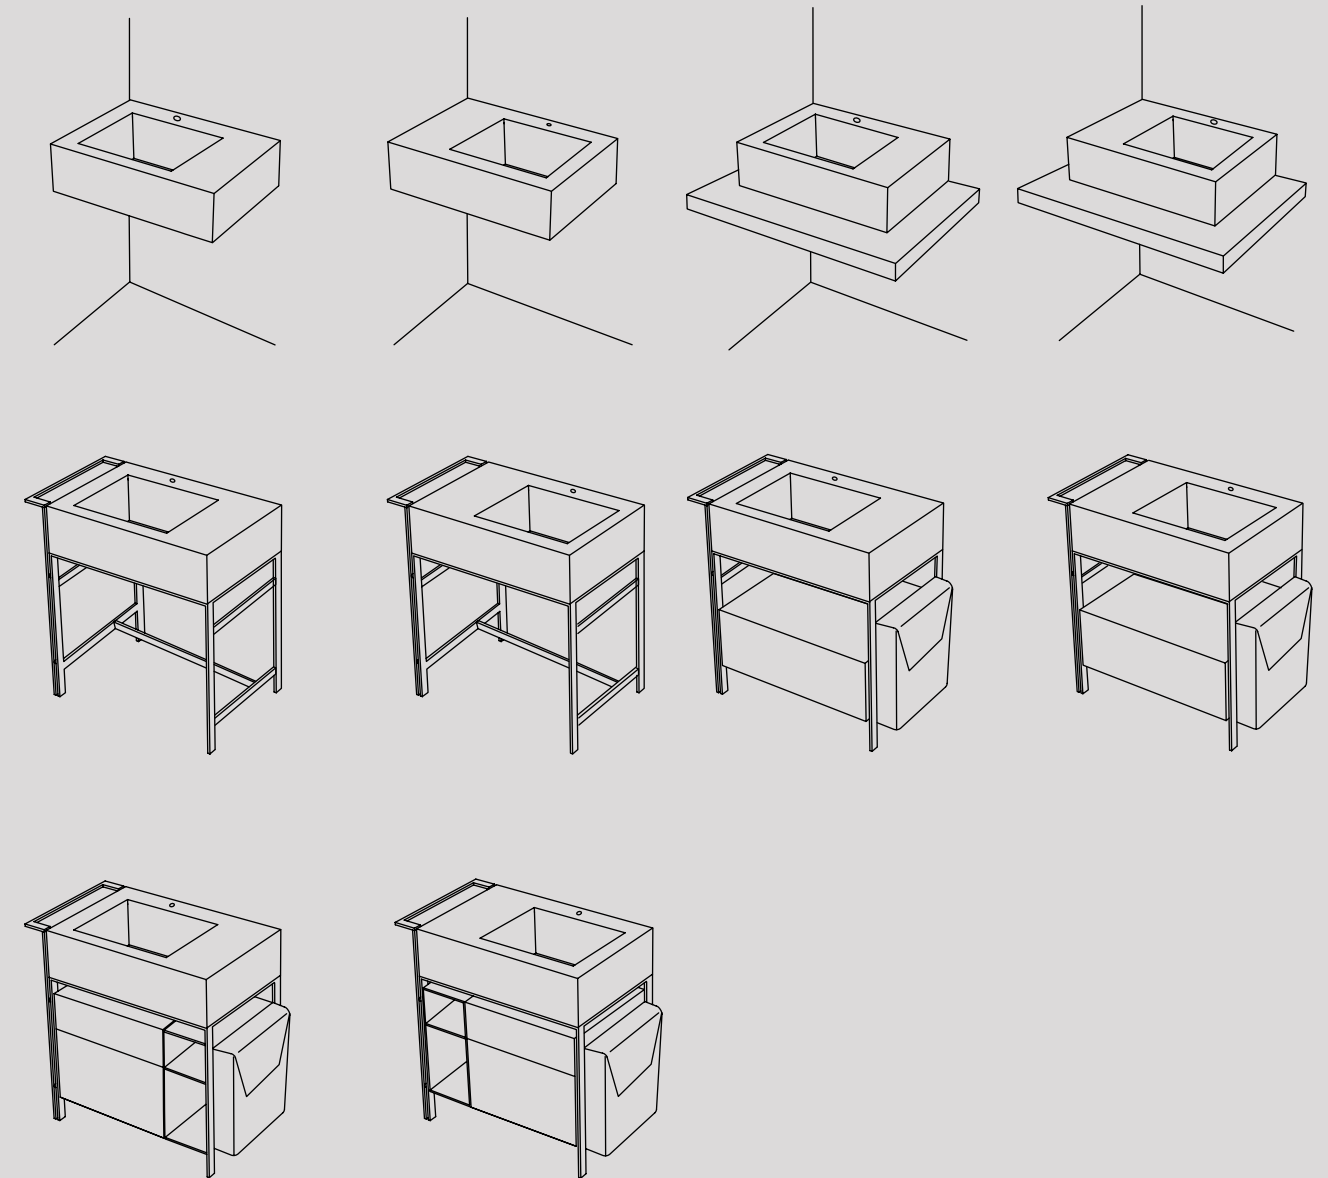

Narciso Mini: Possibilità di composizione *Possibility of composition*

Narciso Mini: dimensioni \ sizes - cm 76 x 50 x 83 h