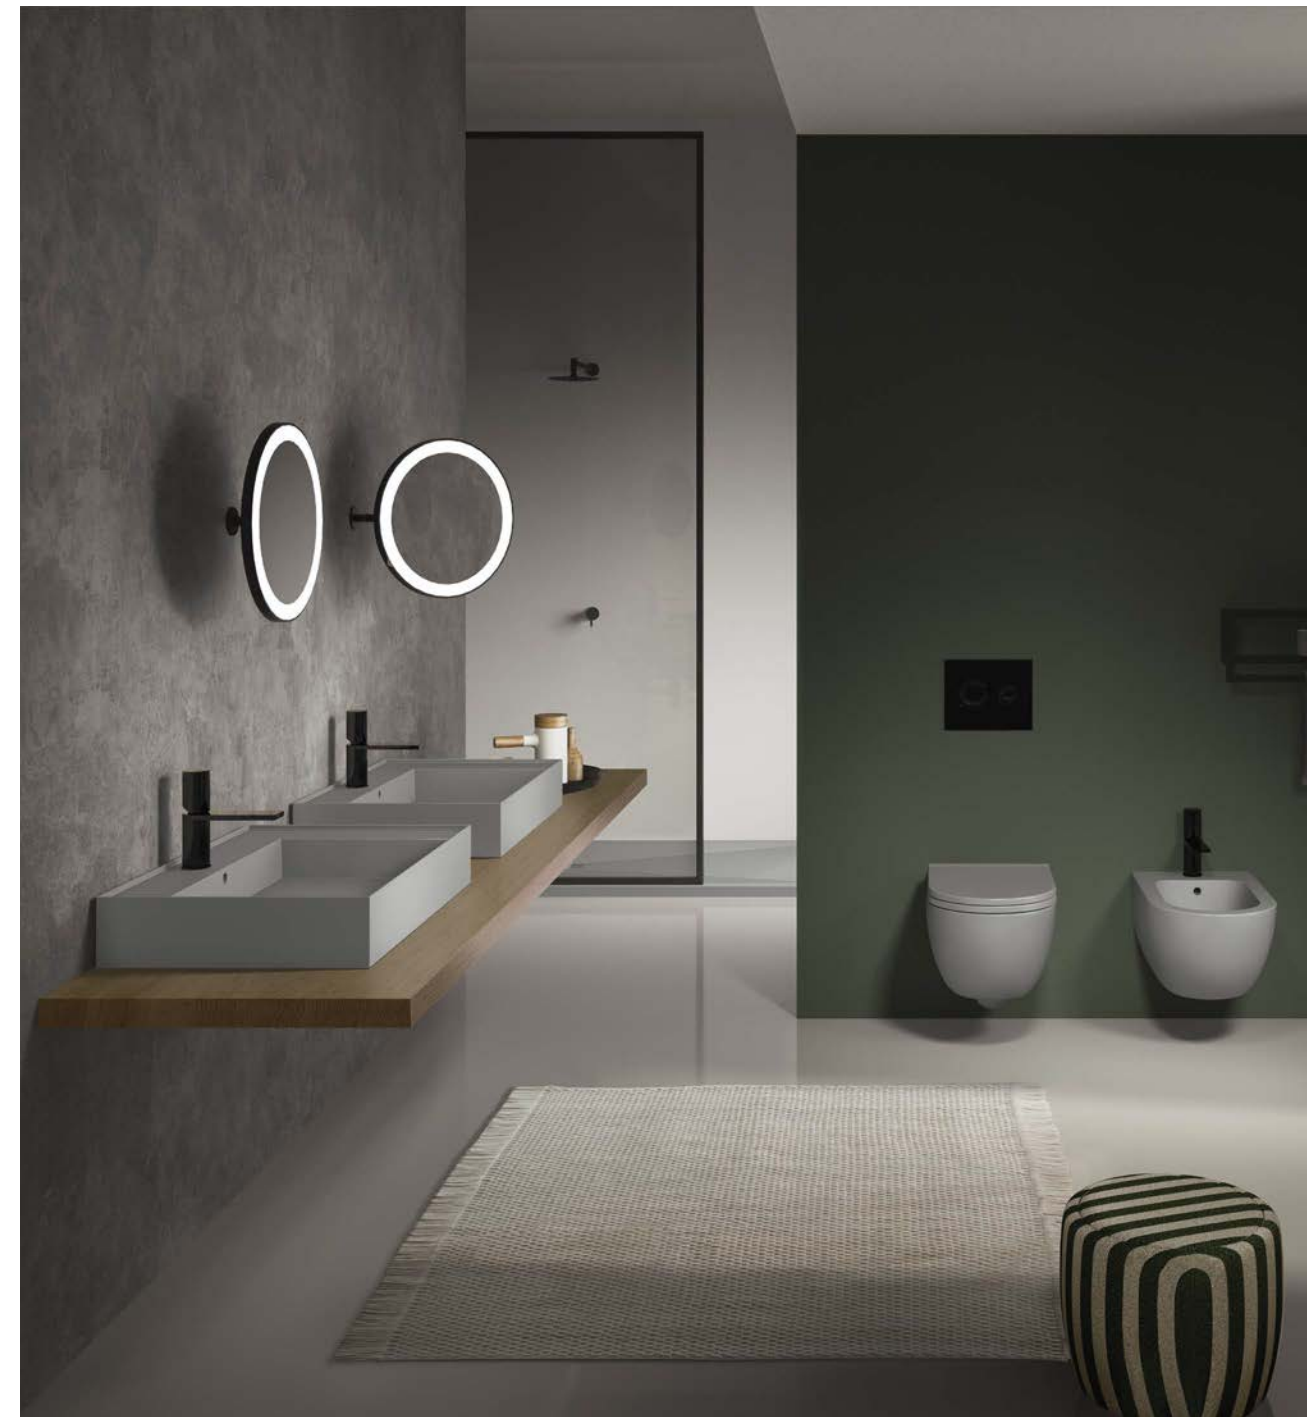

**Enjoy**  
Bidet a terra  
back to wall bidet  
cm 53 x 35 x 42 h

Lavabi da appoggio  
Enjoy, finitura Brina - Specchi Pluto, finitura Nero  
Matt - Wc e bidet sospesi Enjoy, finitura Brina  
Enjoy on top washbasins, Brina finish - Pluto  
mirrors, Matt Black finish - Enjoy wall-hung  
wc and bidet, Brina finish