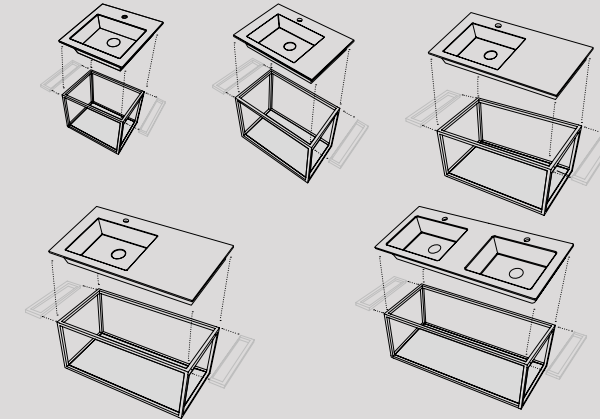

Modelli disponibili Available models

Lavabo in ceramica Ceramic washbasin

Colori: Le terre di Cielo Colors: Le terre di Cielo

- Talco
- Pomice
- Brina
- Basalto
- Lavagna
- Cemento
- Fango
- Cacao
- Arenaria
- Avena
- Lino
- Agave
- Muschio
- Polvere
- Cipria
- Canapa

Bianco Lucido \ Gloss White

Struttura Framework

Acciaio - Verniciature Steel - Coating

- Nero Matt
- Cemento

Portasciugamani per struttura \ Towel rail for structure

Acciaio - Verniciature Steel - Coating

- Nero Matt
- Cemento