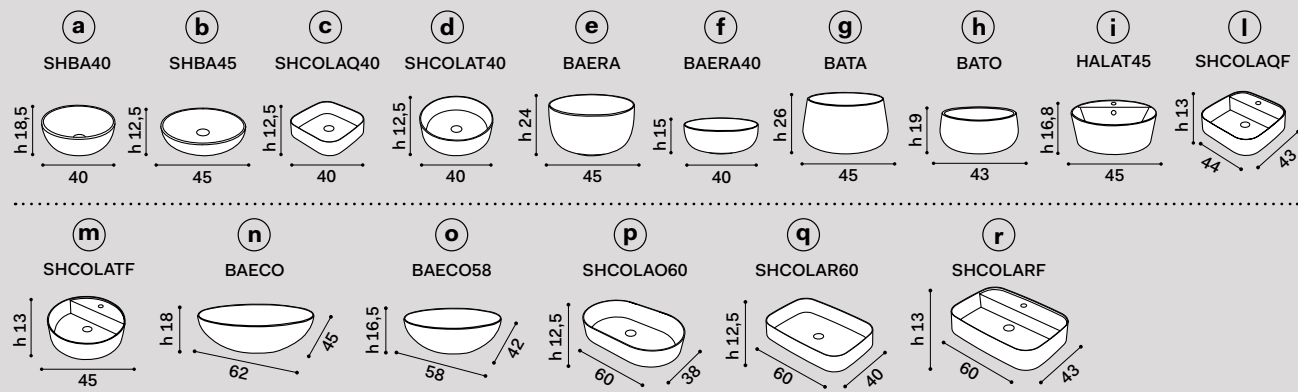

misura mobile \ cabinet measurements	lavabi \ washbasins	composizioni * \ compositions
140 x 48 x h37	a b d e f g h	65 66 67 68 69
	i l m	70 71 72 73
	c	82 83 84 85 86 87 88 89
	n o p	82 83 84 85 86 87 88 89
	q	90 91 92 93
	r	94 95 96 97
	mobile con 3 cassetti \ cabinet with three drawers	