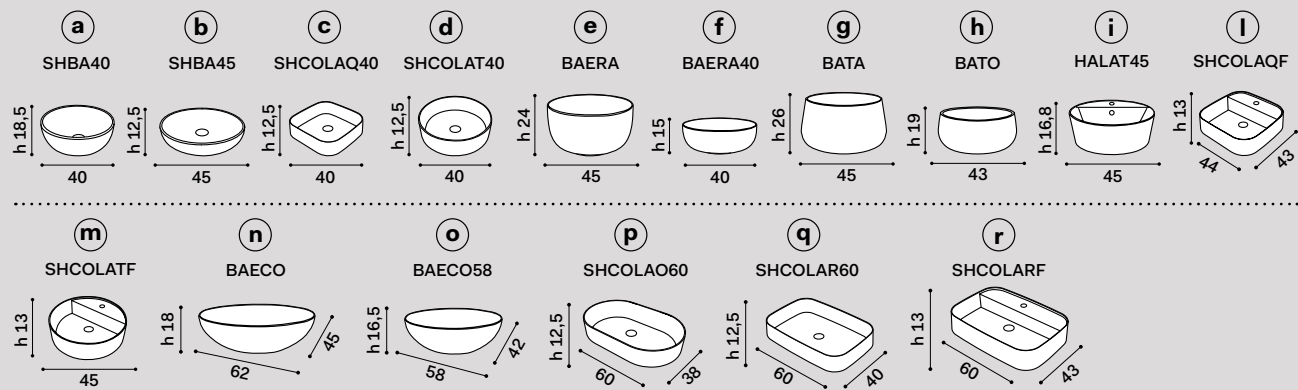

misura mobile \ cabinet measurements	lavabi \ washbasins	composizioni * \ compositions
<b>140 x 48 x h37</b>  mobile con 3 cassetti \ cabinet with three drawers	a b d e f g h	65 66 67 68 69
	i l m	70 71 72 73
	c	74 75 102 78
	n o p	79 80 81 82 83 84 85 86 87 88 89
	q	90 91 92 93
	r	94 95 96 97