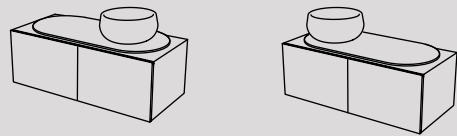

Delfo

Vedi collezione / See collection pag. 58

Modelli disponibili Available models

113 x 52 x h 40
Delfo mobile con ante frontali lisce, lavabo e top
Delfo cabinet with smooth front door, washbasin and top