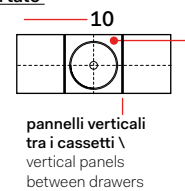

POSIZIONE FORO RUBINETTO OPZIONALE \ position of optional tap

N.B. I piani nascono senza foro rubinetto (predisposizione rubinetto a parete). Il foro rubinetto sul piano può essere effettuato su richiesta con supplemento di prezzo. \ The countertops are produced without tap holes (predispositioned to wall taps). On request and for an extra charge, the tap hole can be positioned on the countertop.

Modulo ordine

Multiplo: piano e mobile a giorno
Multiplo: with countertop and open day cabinet

1. indica la composizione scelta \ indicate the chosen composition **obbligatorio \ mandatory**

numero composizione \ composition number n°.....

- rubinetto a parete \ wall mounted tap
- rubinetto su piano opzionale \ optional countertop tap
- piani senza fori (pietta-rubinetto) \ countertops without holes (waste-tap)

N.B. I PIANI NASCONO SENZA FORO RUBINETTO (predisposizione rubinetto a parete). Il foro rubinetto sul piano può essere effettuato su richiesta con un costo di 20 € (prezzo netto + IVA). \ The countertops are produced without tap holes (predispositioned to wall taps). On request the tap hole can be positioned on the countertop, with an extra charge of €20 (nett + IVA)