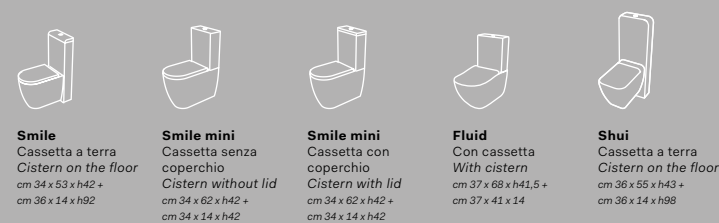

Wc e bidet terra Back to wall wc and bidet

pg. 302

Wc e bidet sospesi Wall-hung wc and bidet

pg. 316

Wc monoblocco Monoblock wc

pg. 312

Vasche da bagno Bath tubs

pg. 258

Specchi Mirrors

pg. 234

Orinatoio Urinals

pg. 348