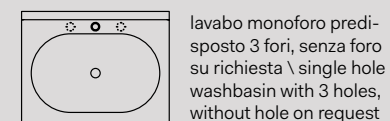

alzatina \ backsplash:
N.B. i fori rubinetto dovranno essere eseguiti a cura dell'installatore. E' necessario l'uso di un adattatore per gruppo ad incasso per compensare lo spazio di 4 cm. \ N.B. the tap holes must be made by the installer. The use of a recessed group adapter is necessary to compensate for the 4 cm space.