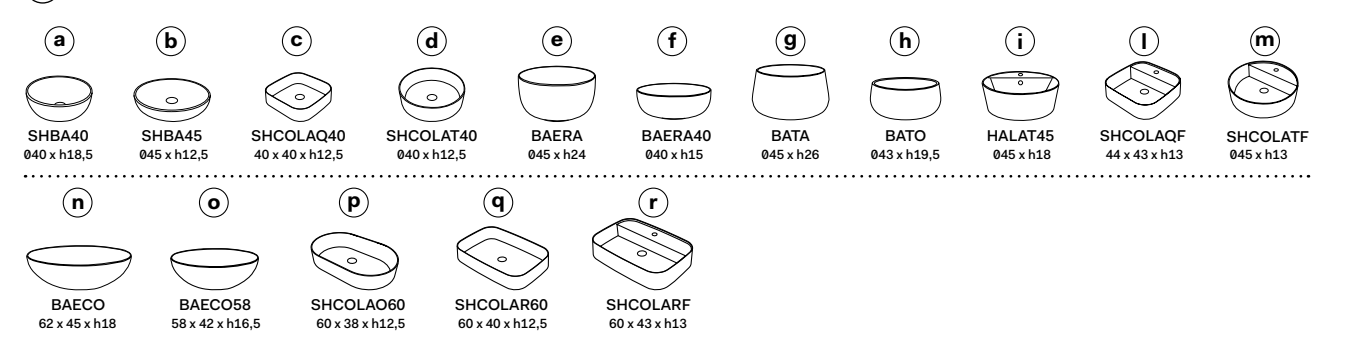

2. indica il lavabo \ indicate the washbasin **obbligatorio \ mandatory**