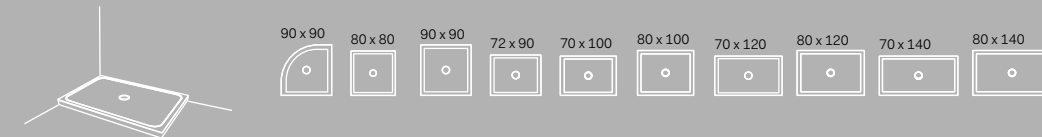

Sessanta H6

piatto doccia in ceramica h6
h6 ceramic shower tray