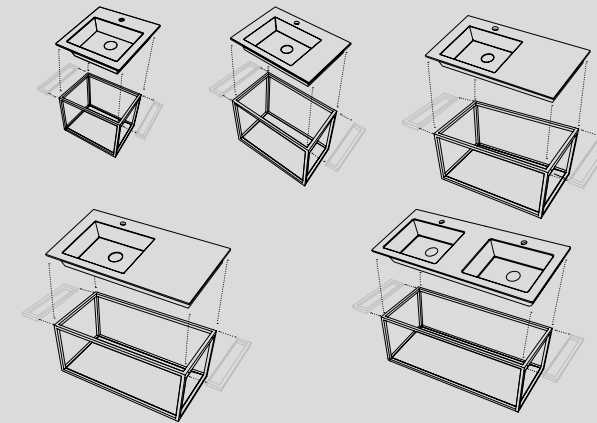

Modelli disponibili Available models

Lavabo in ceramica Ceramic washbasin

Colori: Le terre di Cielo
Colors: Le terre di Cielo

- Talco
- Pomice
- Brina
- Basalto
- Lavagna
- Cemento
- Fango
- Cacao
- Arenaria
- Avena
- Lino
- Agave
- Muschio
- Polvere
- Cipria
- Canapa
- ---
- Bianco Lucido \ Gloss White

Struttura Framework

Acciaio - Verniciature
Steel - Coating

- Nero Matt
- Cemento

Portasciugamani per struttura \ Towel rail for structure

ERPLST

Acciaio - Verniciature
Steel - Coating

- Nero Matt
- Cemento