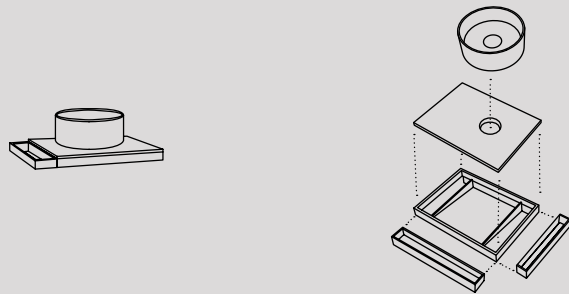

Multiplo

Vedi collezione / See collection pag. 84

Modelli disponibili
Available models

Minimultiplo lavabo Minimo + piano
Washbasin Minimo + countertop

40 x 29