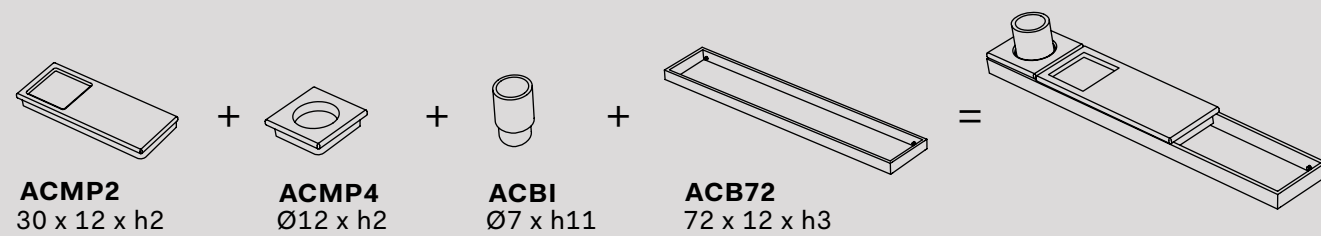

Esempi di composizione Example of composition

finiture_finishes

barre, portasciugamani, porta rotolo, porta scopino, gancio
tray, towel rack, toilet paper holder, toilet brush holder and hook

accessori in LivingTec
accessories in LivingTec

verniciature / finishes

- Nero Matt / Matt Black
- Cemento
- Bronzo Spazzolato / Brushed Bronze
- Cromo / Chrome

- Bianco / White