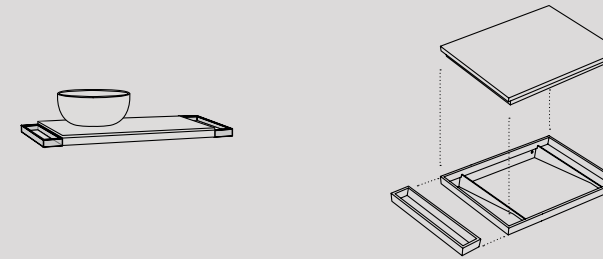

Multiplo

Vedi collezione / See collection pag. 84

Modelli disponibili
Available models

Multiplo lavabo + piano
Multiplo washbasin + countertop