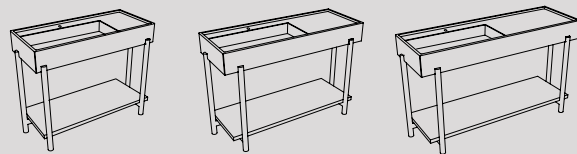

Plinio

Vedi collezione / See collection pag. 60

Modelli disponibili Available models

lavabo + piano + struttura
washbasin + shelf + framework

140 x 46 x h83
115 x 46 x h83
85 x 46 x h83