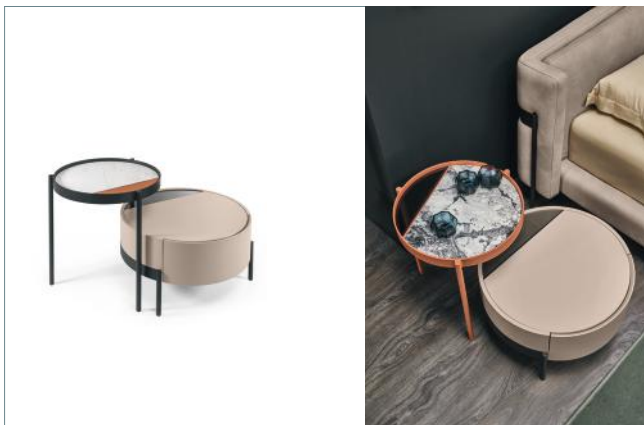

Avant Garde Square Set

Set of three decorative wooden panels cad. cm 55 x 55 h