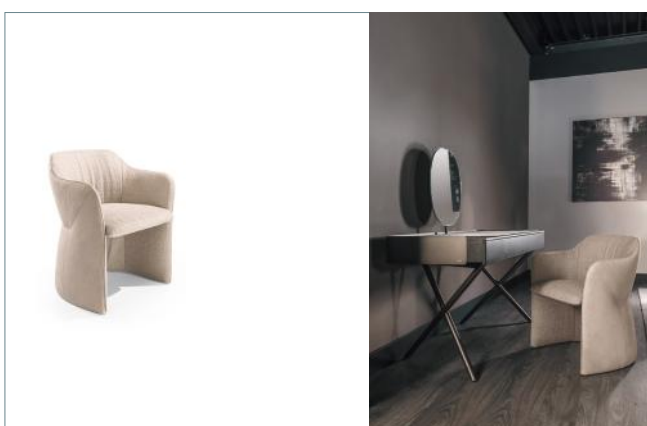

Luis

Dressing table cm 136 x 60 x 137 h

Structure: SN - Frassino Nero

Structure: 92 - Ferro Antracite

Karina

Chair cm 62 x 60 x 77-45 h

Backrest: C46 - Camoscio Sand

Seat: 460 - Bouclè Sand