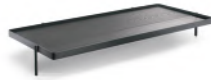

Valley
Rectangular coffee table cm 164,5 x 72,5 x 22,5 h
Base: 92 - Ferro Antracite
Top: SN - Frassino nero
Details: VGR - Vetro Fumé Grigio