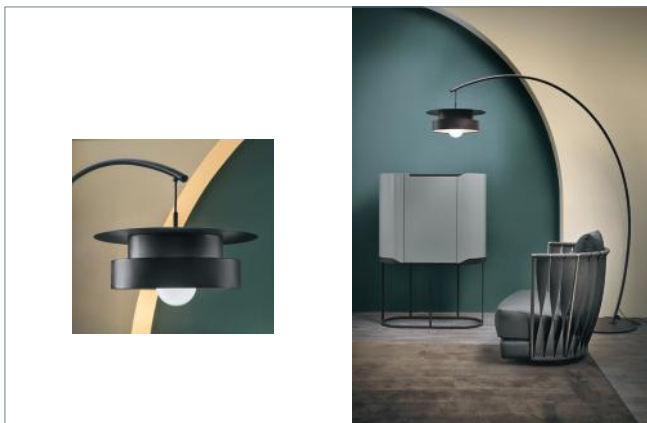

Pages from 50 to 57

Oasi

Cabinet cm 107 x 51 x 148 h

Structure: GS - Laccato Gesso

Details: 92 - Ferro Antracite

Twist

Armchair with one decorative cushion cm 110 x 86 x 83 h

Structure: PV - Peltro Liquido Satinato

Upholstery: 719 - Pelle Antracite

Bands: C45 - Camoscio Nero

Circe

Floor lamp high cm 219 x 50 x 245h - low 162 x 50 x 215 h

Structure: 92 - Ferro Antracite