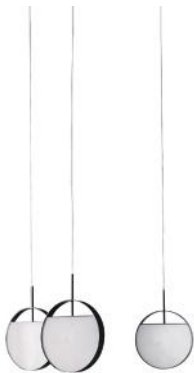

Luna
Chandelier cm 36 x 4,5 x 49 min. h
Structure: 92 - Ferro Antracite
Detail: Printed Glass