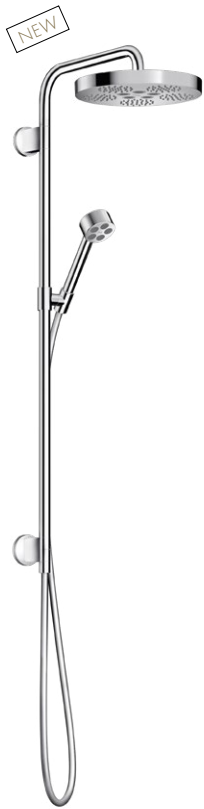

SHOWER HOLDER WITH HEIGHT-ADJUSTABLE METAL SLIDER

- / The shower slider swivels left/right and up/down, and can be adjusted up to 90°
- / Allows for individual positioning of the hand shower depending on personal preference

INTEGRATED WALL OUTLET

A consistent all-in-one message by reducing an additional element (the wall outlet) and integrating it into the showerpipe for a cleaner appearance in the shower

SWIVEABLE SHOWER ARM

Flexible adjustment of overhead shower for individual use of space

METAL HAND SHOWER

For long-lasting quality. Includes the PowderRain spray type with an efficient flow rate of just 9 l/min (at 3 bar)

COMBINATION SUGGESTION

The AXOR One thermostatic module for 2 functions (#45712, -000, -670, -xxx) offers a consistent and concealed shower solution

SHOWER

Showerpipe 280 1jet
for concealed installation
48790, -000, -670, -xxx