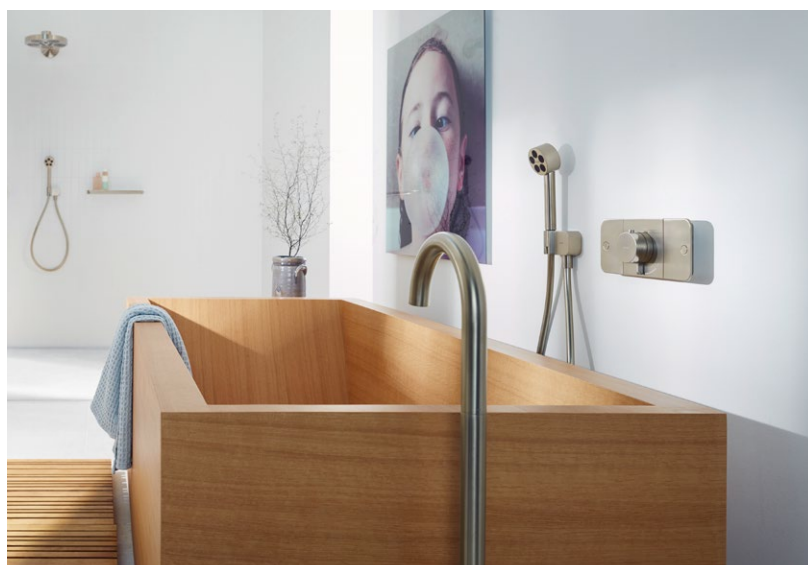

Basic set
10452180

/ Diverter is integrated into the spout

Bath spout curved floor-standing
38412, -000, -670, -xxx

Basic set
10452180

Bath spout curved
38411, -000, -670, -xxx

Finish set oval
28022, -000, -xxx

Basic set
15490180

- / sBox for quiet, smooth and safe hose guiding
- / Suitable for rim- or tile-mounted installation
- / Bath rim width at least 100 mm
- / Maximum pull-out length of individually selectable hand shower: 1.45 m