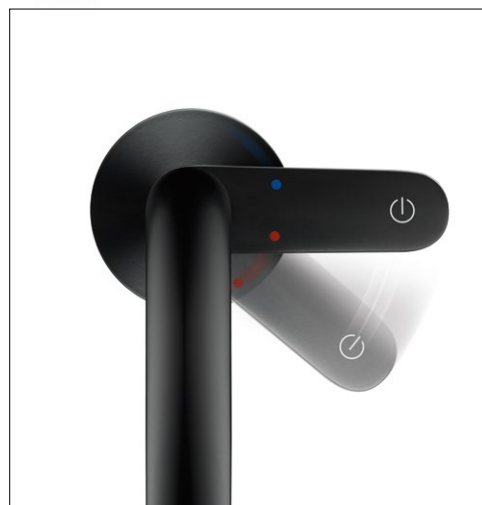

MINIMALIST DESIGN

Reduced to the minimum, the product is simple in form and function

MATT BLACK

New lacquered surface finish Matt Black, exclusively available for AXOR One

SELECT TECHNOLOGY WITH COOLSTART FUNCTION

The mechanical Select handle enables effortless, intuitive and ultra-precise control and includes a preset CoolStart function

4

ON / OFF:

Press down on its all-in-one controller - the Select handle - to start or stop the water.