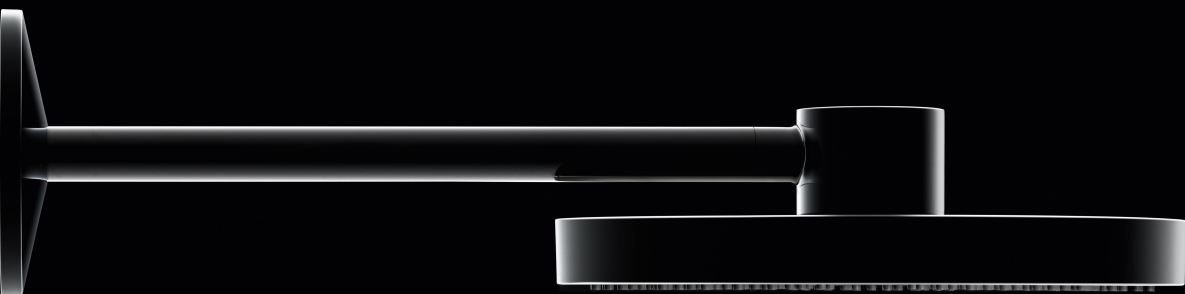

AXOR

AXOR ONE
SALES BOOK
FORM FOLLOWS PERFECTION

AXOR ONE

THE ESSENCE OF SIMPLICITY

A bathroom collection so elegant, elemental and pure, it could be realized only through radical innovation. Whether at the wash basin, bathtub or shower, familiar archetypes have been reinvented for greater clarity, enhanced function and superior control. Timeless by design, and available in Chrome, Matt Black and an array of exclusive AXOR FinishPlus surfaces, AXOR One brings exquisite beauty to any bathroom.