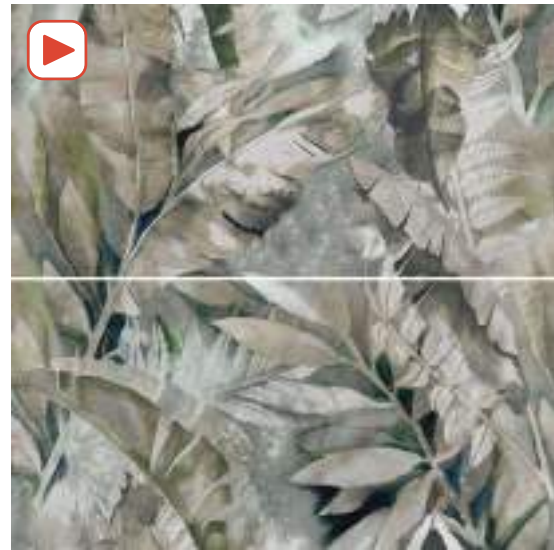

WOAD MATT RECT
60 X 120 / 24" X 48" J53/M

TAPESTRY PUMICE RECT
60 X 120 / 24" X 48" J94/M

TAPESTRY WOAD RECT
60 X 120 / 24" X 48" J94/M

DECOR SET(2) WINTER
60 X 120 / 24" X 48" K95/P

DECOR SET(2) AUTUMN
60 X 120 / 24" X 48" K95/P