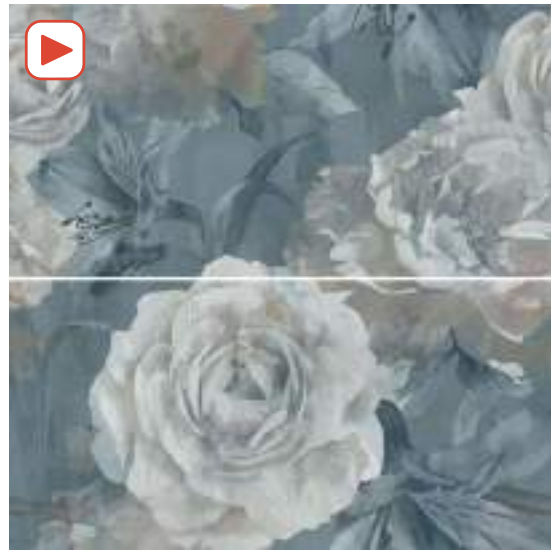

WOAD MATT RECT
60 X 120 / 24" X 48" J53/M

TAPESTRY PUMICE RECT
60 X 120 / 24" X 48" J94/M

TAPESTRY WOAD RECT
60 X 120 / 24" X 48" J94/M

DECOR SET(2) WINTER
60 X 120 / 24" X 48" K95/P

DECOR SET(2) AUTUMN
60 X 120 / 24" X 48" K95/P