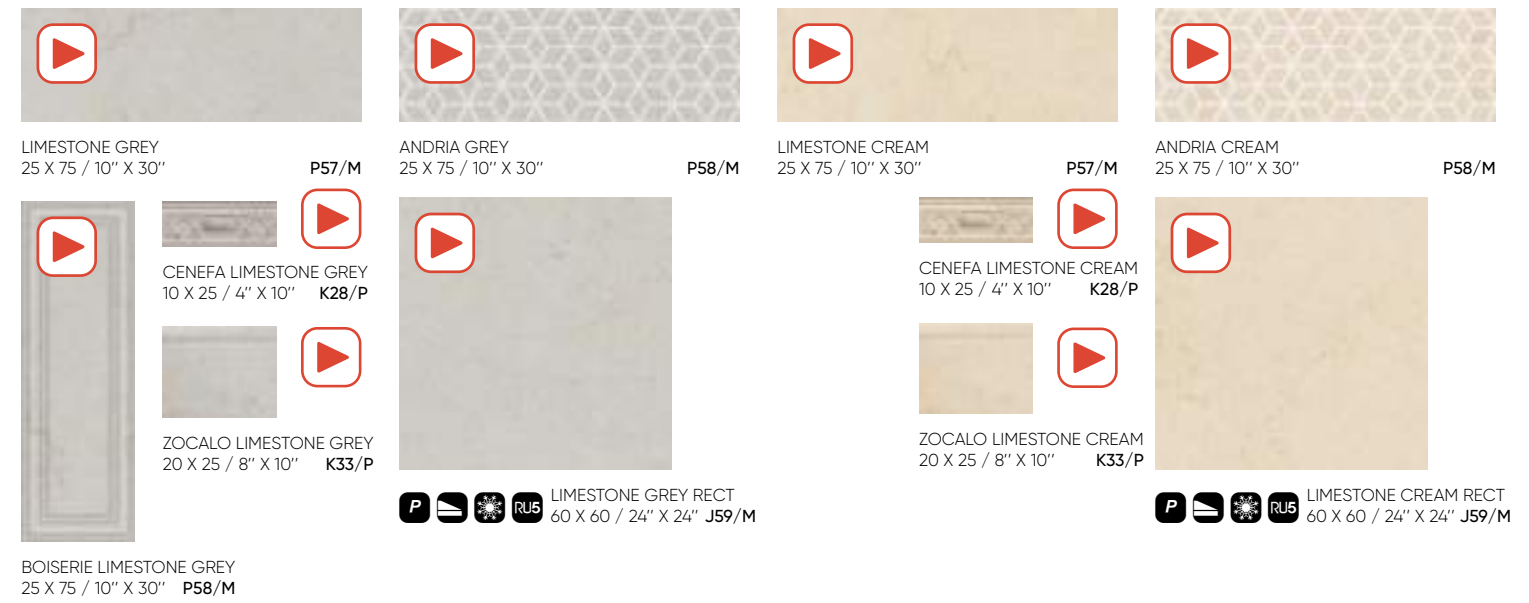

LIMESTONE GREY
25 X 75 / 10" X 30" P57/M

ANDRIA GREY
25 X 75 / 10" X 30" P58/M

LIMESTONE CREAM
25 X 75 / 10" X 30" P57/M

ANDRIA CREAM
25 X 75 / 10" X 30" P58/M

CENEFA LIMESTONE GREY
10 X 25 / 4" X 10" K28/P

CENEFA LIMESTONE CREAM
10 X 25 / 4" X 10" K28/P

ZOCALO LIMESTONE GREY
20 X 25 / 8" X 10" K33/P

ZOCALO LIMESTONE CREAM
20 X 25 / 8" X 10" K33/P

LIMESTONE GREY RECT
60 X 60 / 24" X 24" J59/M

LIMESTONE CREAM RECT
60 X 60 / 24" X 24" J59/M

BOISERIE LIMESTONE GREY
25 X 75 / 10" X 30" P58/M