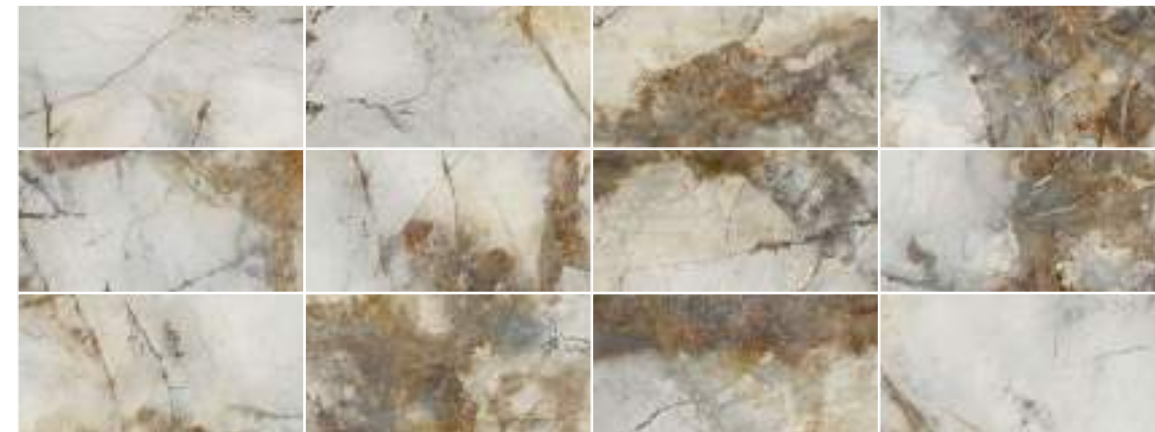

MIRROR GOLD HARD A POL RECT
60 X 120 / 24" X 48"

L32/M

MIRROR GOLD HARD B POL RECT
60 X 120 / 24" X 48"

L32/M

KI CARAMELLO RECT 40X120. GOLD HARD POL RECT 120X280. GOLD HARD POL RECT 60X120.

VARIACIÓN DE DISEÑO · GRAPHIC FACES