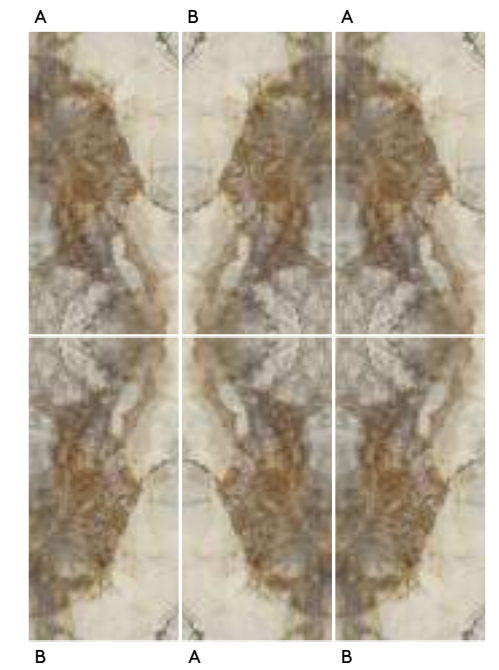

KI CARAMELLO RECT 40X120. GOLD HARD POL RECT 120X280. GOLD HARD POL RECT 60X120.