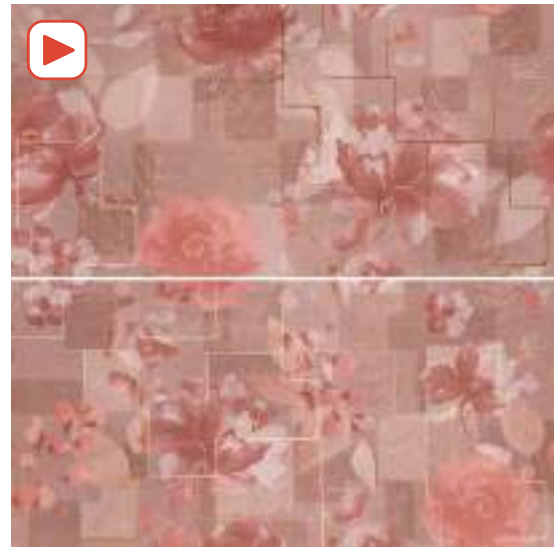

M V1 RU5 DECOR SET(2) SUMMER
60 X 120 / 24" X 48" K95/P