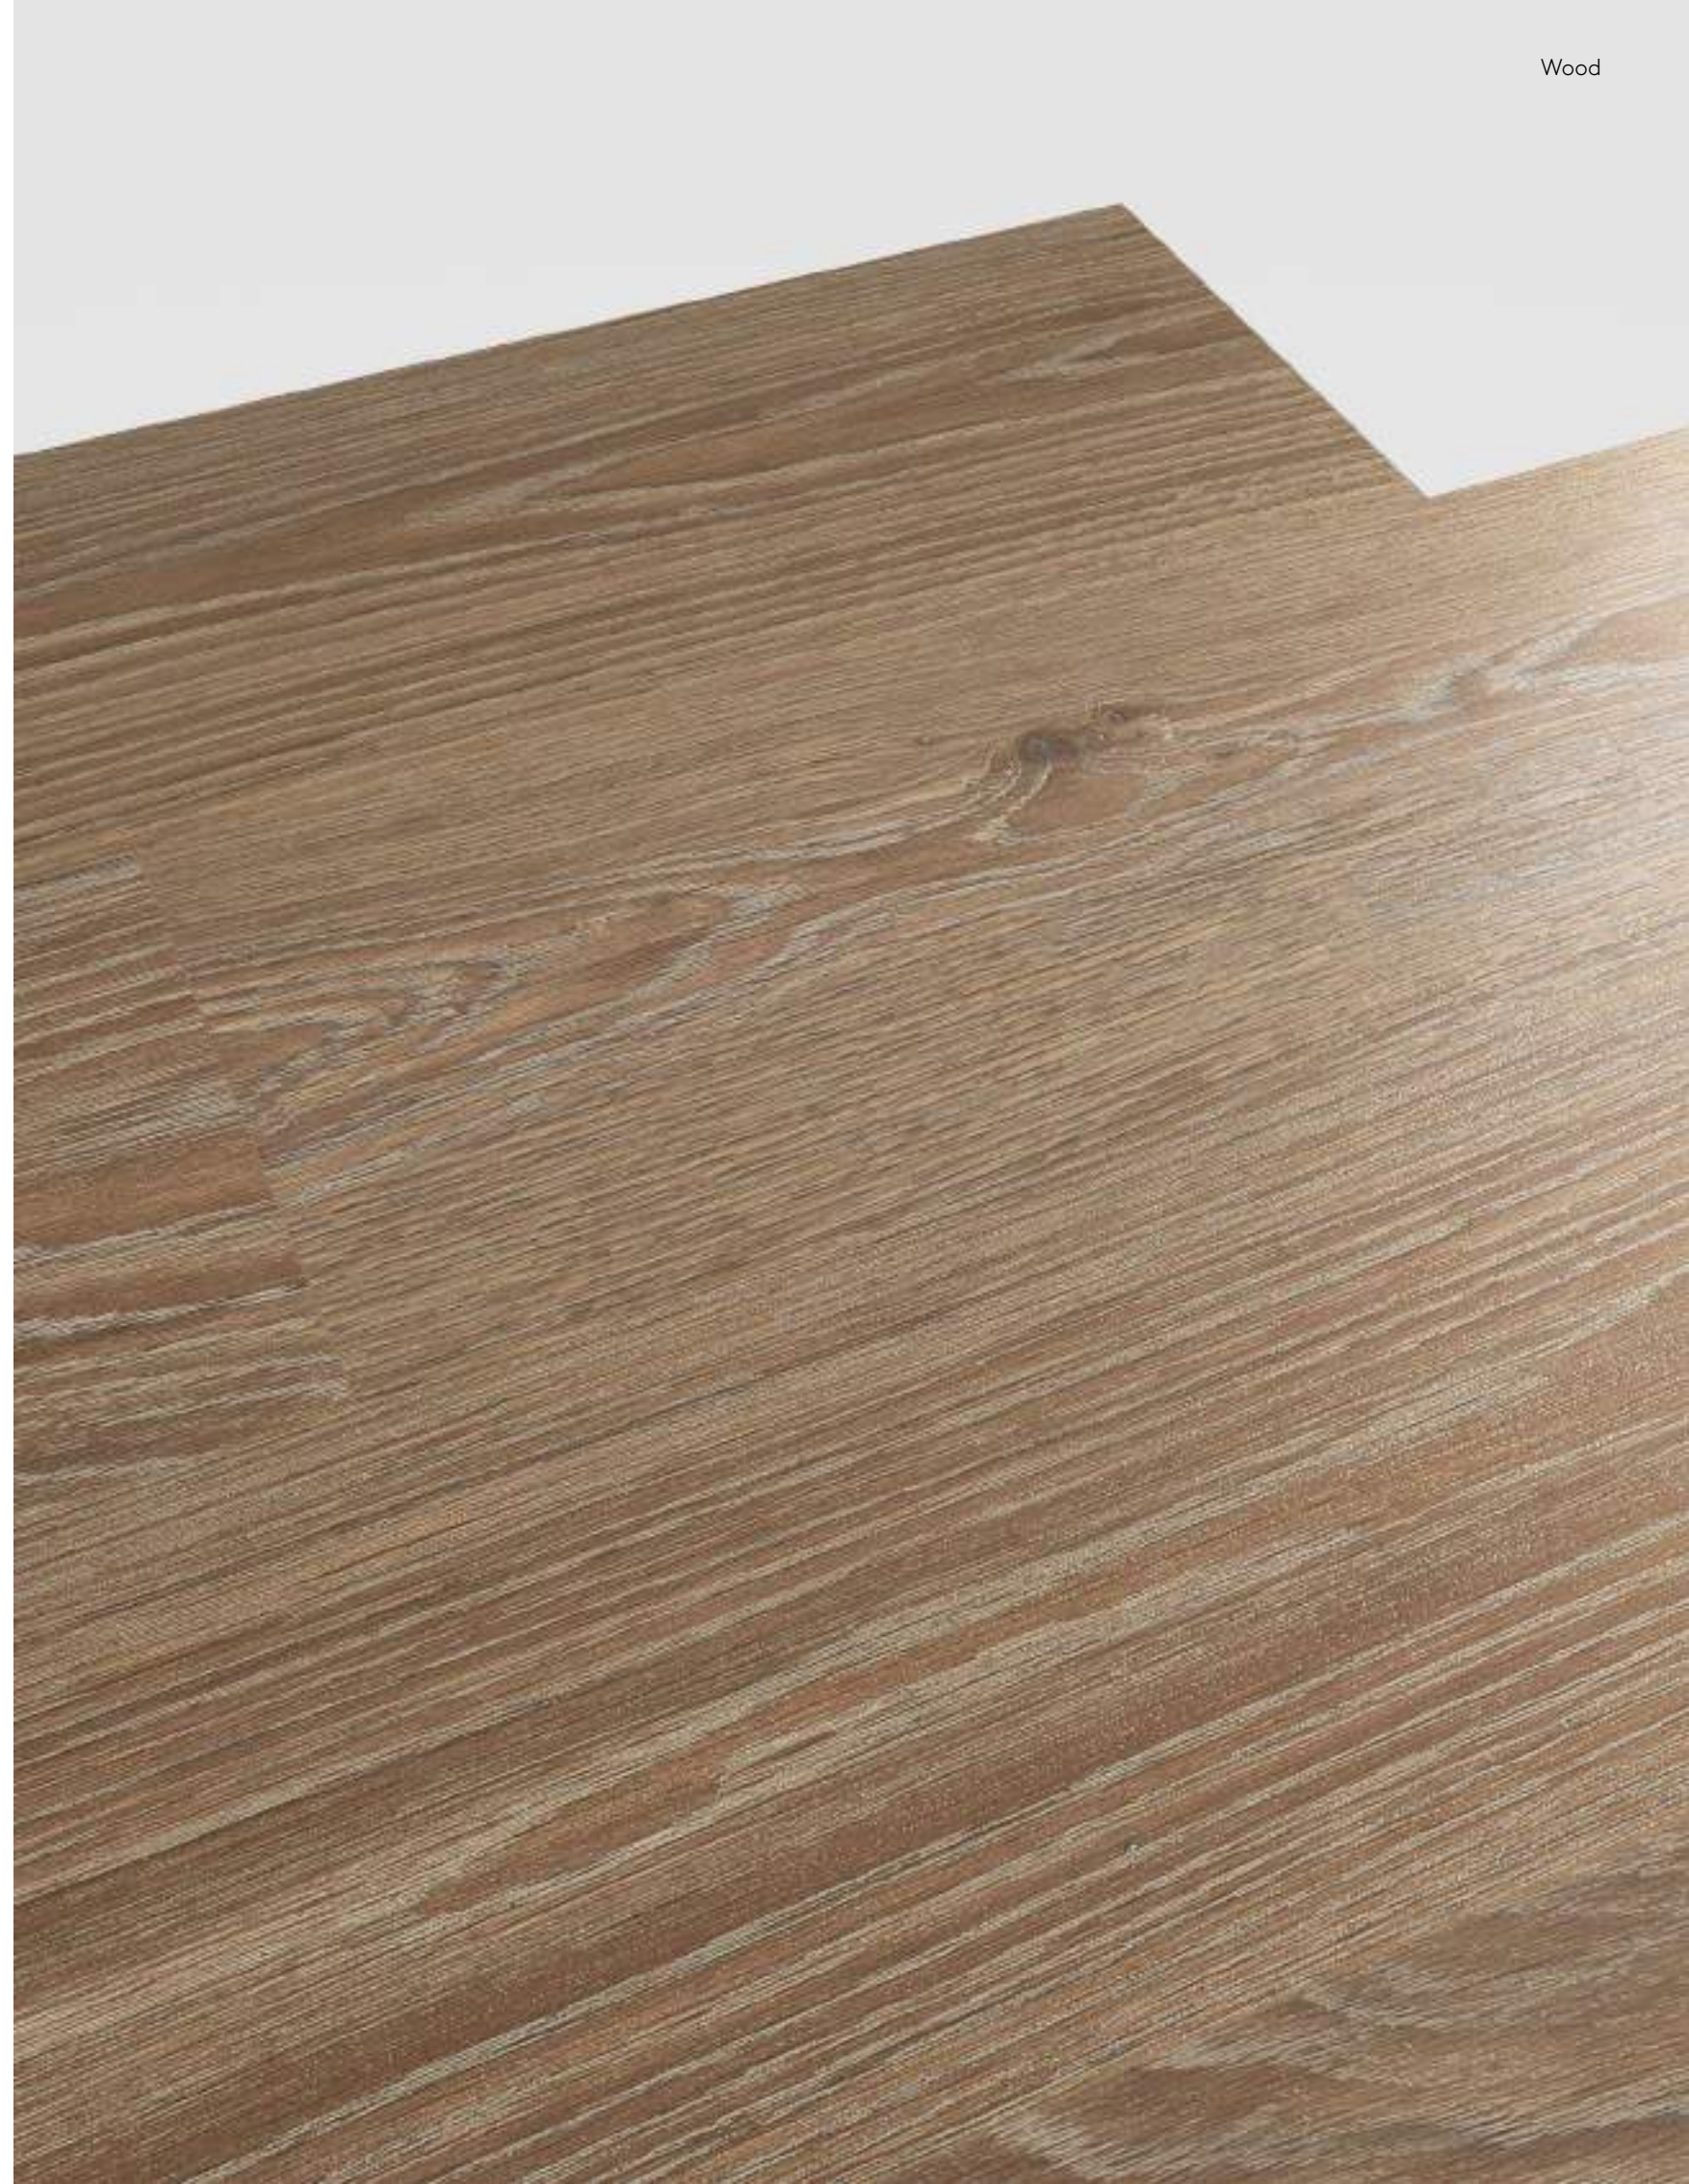

Wood

Ceramic wood allows us to work in finishes and textures of real wood, but with the technical features of the most advanced ceramic. Our collections offer a large range of possibilities in types of wood, formats, colors and finishes. The collections are completed with options for outdoor spaces and swimming pools.

La madera cerámica permite trabajar acabados y texturas propias del material natural, pero con las características técnicas de la cerámica más avanzada. Nuestras colecciones ofrecen un amplio abanico de posibilidades, en tipos de madera, formatos, colores y acabados. Las colecciones se completan con opciones para exteriores y piscinas.