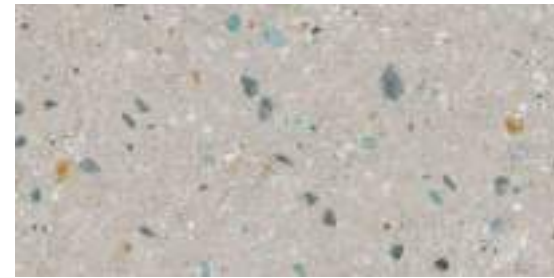

M **C2** **R10** **RU5** CEPPPO FANTASY RECT
60 X 120 / 24" X 48" **L73/M**

*RU4 CEPPPO FANTASY LAP RECT
60 X 120 / 24" X 48" **L74/M**

CARACTERÍSTICAS TÉCNICAS · TECHNICAL CHARACTERISTICS

P PORCELÁNICO / PORCELAIN TILES
GRÉS CERÁME / FEINSTEINZEUG

V2 VARIACION LEVE / SLIGHT VARIATION
LÉGERÉ VARIATION / LEICHT FARBSPIEL

+ VARIACIÓN DE DISEÑO / GRAPHIC FACES /
TAMPONS DIFFÉRENTS:
60X120 - 8 piezas / faces / pièces

■ RECTIFICADO / RECTIFIED
RECTIFIÉ / KALIBRIERT

❄ ANTIHIELO / FROST PROOF
RÉSISTANT AU GEL / FROSTSCHUTZ

Para más información técnica, especificaciones e imágenes visite nuestra web
El embalaje de los artículos está sujeto a variaciones, para obtener el dato exacto y actual se recomienda consultar la web.
For more technical information, specifications and images, visit our website
The packing of our items is subject to variations. To get the most accurate and updated information, we recommend to check the website.
Pour plus d'informations techniques, de spécifications et de visuels, visitez notre site web
L'emballage des articles est sujet à variation, pour obtenir les données exactes et actuelles il est recommandé de consulter notre site web.