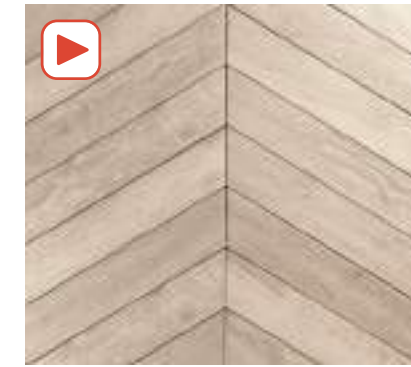

YOHO CASHEW RECT
22 X 120 / 9" X 48" **J60/M**

C3 R10 ANTI-SLIP YOHO CASHEW RECT
22 X 120 / 9" X 48" **J69/M**

YOHO SESAME RECT
22 X 120 / 9" X 48" **J60/M**

C3 R10 ANTI-SLIP YOHO SESAME RECT
22 X 120 / 9" X 48" **J69/M**