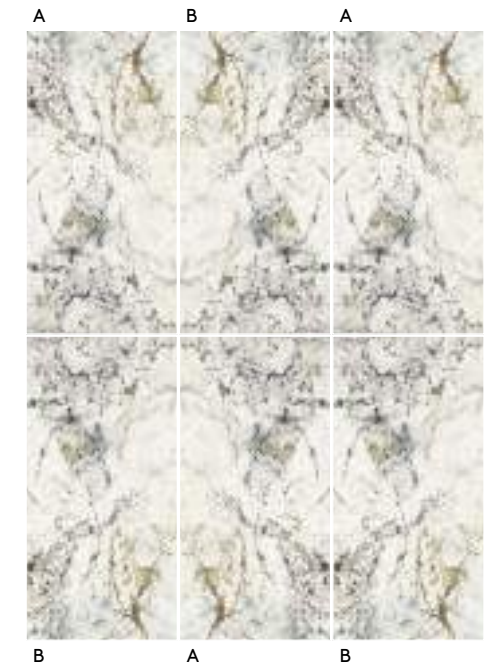

L86/M

COMPOSICIÓN MIRROR · MIRROR COMPOSITION

VARIACIÓN DE DISEÑO · GRAPHIC FACES

CARACTERÍSTICAS TÉCNICAS · TECHNICAL CHARACTERISTICS

P PORCELÁNICO/PORCELAIN TILES
GRÉS CERÁME/FEINSTEINZEUG

G GRANILLA PULIDA/GRAIN POLISHED
GRAIN POLI/TECHNISCHES POLIERTES
FEINSTEINZEUG

R RECTIFICADO/RECTIFIED
RECTIFIÉ/KALIBRIERT

V2 VARIACION LEVE/SLIGHT VARIATION
LÉGERE VARIATION/LEICHT FARBSPIEL

F ANTIHIELO/FROST PROOF
RÉSISTANT AU GEL/FROSTSCHUTZ

RU4 USO RECOMENDADO/
RECOMMENED USE - RU4

G VARIACIÓN DE DISEÑO/GRAPHIC FACES/
TAMPONS DIFFÉRENTS:
120X280 - 3 piezas / faces/pièces
60X120 - 12 piezas / faces/pièces

Para más información técnica, especificaciones e imágenes visite nuestra web
El embalaje de los artículos está sujeto a variaciones, para obtener el dato exacto y actual se recomienda consultar la web.
For more technical information, specifications and images, visit our website
The packing of our items is subject to variations. To get the most accurate and updated information, we recommend to check the website.
Pour plus d'informations techniques, de spécifications et de visuels, visitez notre site web
L'emballage des articles est sujet à variation, pour obtenir les données exactes et actuelles il est recommandé de consulter notre site web.