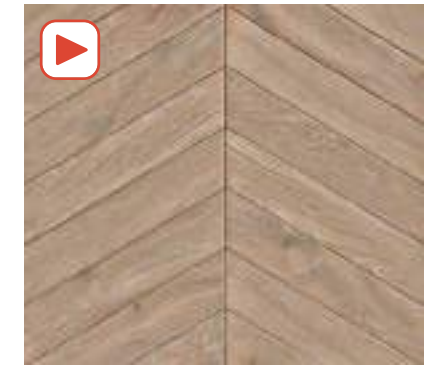

CHEVRON YOHO SESAME
8.5 X 44 / 3" X 17" **N81/M**