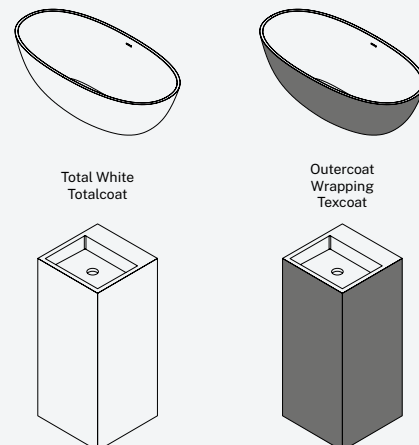

Colores / Colors

Básicos

Ilbagno

Combinable con las colecciones Ape / Combinable with collections Ape

Un mismo color puede presentar ligeras variaciones de tono en plato, bañera, lavabo y cerámica. *The same color may present slight variations in the shades of the same dish, bathtub, washbasin and ceramic tile.*

Colorful	•	•	•	•	•	•	•	-	-
Tonality	•	•	-	-	•	•	•	•	-
Four Seasons	-	-	•	•	-	-	-	-	•

Opciones Bañeras y Lavabos / Options Bathtubs and Basins

- **Total White.** Acabado completo en blanco, tanto interior como exterior. Complete white finish, both inside and out.
- **Outercoat.** Pintado monocolorúnicamente en el exterior, con el interior en blanco. Painted in a single colour only on the outside, with the interior in white.
- **Totalcoat.** Pintado total en color sólido uniforme. Completely painted in a uniform solid colour.
- **Wrapping.** Vinilo exterior con decorado APE Grupo con interior liso. Exterior vinyl with APE Grupo decoration with a smooth interior.
- **Texcoat.** Textura exterior oxidada con acabado interior liso. Rusty exterior texture with a smooth interior finish.

Platos de ducha. Shower trays

Bañeras. Bathtubs

Lavabos. Basins