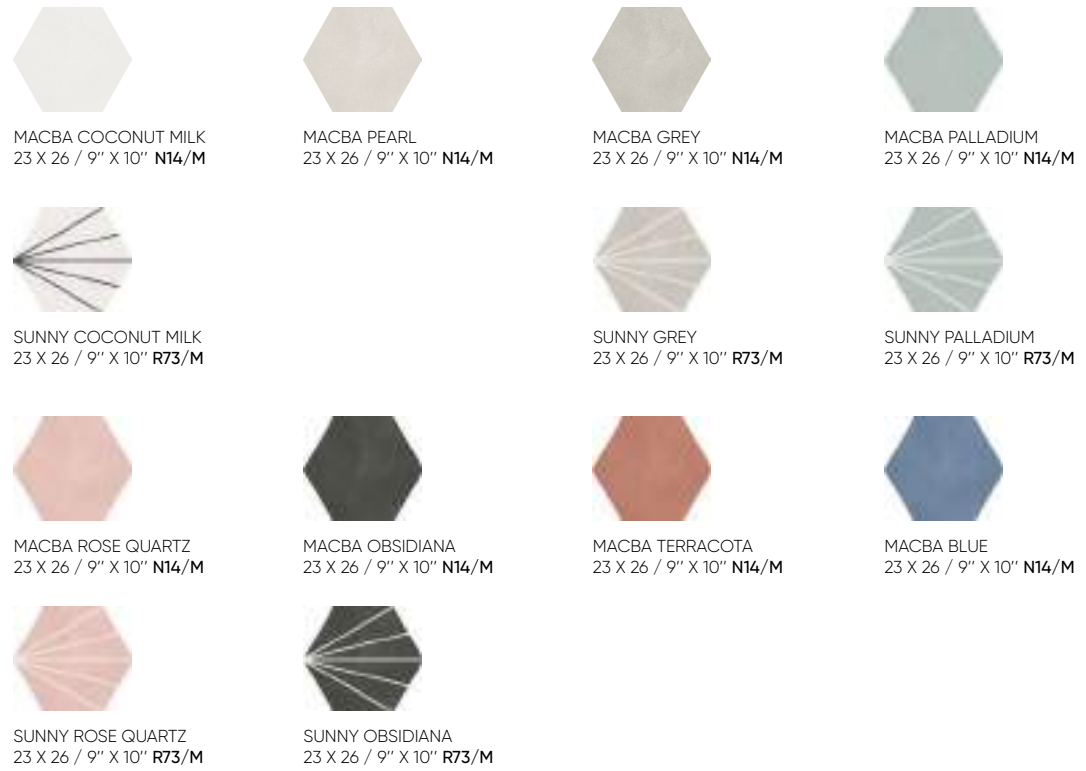

WEB COLLECTION

P M C2 V2 RU5

PAVIMENTO RECOMENDADO · RECOMMENDED FLOORING P M C2 V3 RU5

DISPONIBLE EN / AVAILABLE IN GREY & PEARL