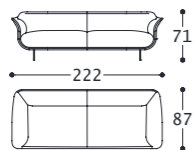

1STYD2M
2STYD2M