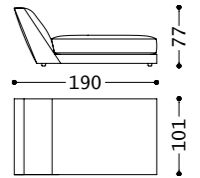

72 73

JAMMIN poltrona/armchair/fauteuil/Sessel
• 1JAMP • 6956 Sfalero Greige, Cat. 6 • 612N Eco club Grigio Oliva, Cat. 6 • piede/foot/pied/ Fuß Gun Metal
JAGGER 35 tavolino/small table/table/Couchtisch ø35
• 1JAGTH • Mink Brown