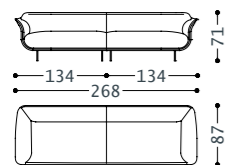

STYLE divano/sofa/canapé/Sofa

composizioni/compositions/Kompositionen