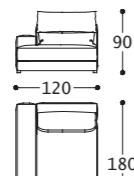

1GAMCHLSX
2GAMCHLSX