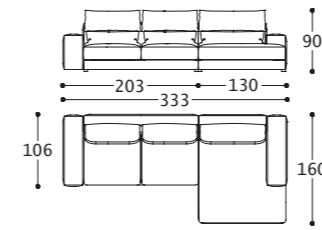

01GAMC5 (1GAMD2MSX+1GAMCHLDX)
02GAMC5 (2GAMD2MSX+2GAMCHLDX)