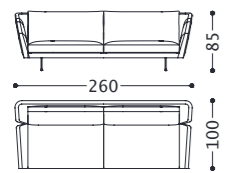

1NKTD3
2NKTD3