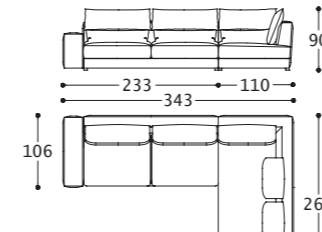

01GAMC3 (1GAMD3SX+1GAMMERSX)
02GAMC3 (2GAMD3SX+2GAMMERSX)