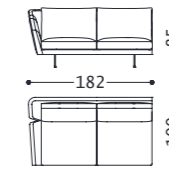

1NKTR2SX
2NKTR2SX