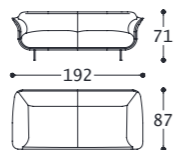

1STYD2
2STYD2