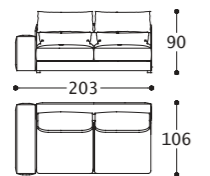

1GAMD2MSX
2GAMD2MSX