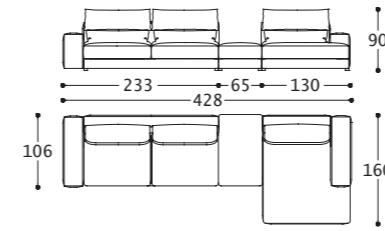

GAME divano/sofa/canapé/Sofa
composizioni/compositions/Kompositionen

01GAMC6 (1GAMD3SX+1GAMPFFR+1GAMCHLDX)
02GAMC6 (2GAMD3SX+2GAMPFFR+2GAMCHLDX)