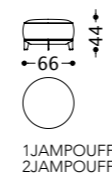

Struttura portante: multistrato, massello di legno.
Imbottiture: Schienale in poliuretano espanso (densità 21 Kg/mc). Seduta in piuma d'oca con inserto in poliuretano espanso (densità 40 Kg/mc).
Versione fissa: piede in metallo.
Versione girevole: basamento girevole in metallo.

Main structure: Multilayer and solid wood.
Upholstery: Backrest in polyurethane foam (density 21 Kg/mc). Seat in goose feathers with internal padding in polyurethane foam (density 40 Kg/mc).
Fix version: metal feet.
Swivel version: metal base.

Structure: Multiplis et bois massif.
Rembourrage: Dossier en mousse de polyuréthane (densité 21 kg/mc). Assise en plume d'oie avec insert en mousse de polyuréthane (densité 40 kg/mc).
Version fixe: pied en métal.
Version tournante: piétement pivotant en métal.

Struktur: vielschichtiges Massivholz.
Polsterung: Rückenlehne aus Polyurethanschaum (Dichte 21 Kg/mc). Sitz aus Gänsedaunen mit Einsatz aus Polyurethanschaum (Dichte 40 Kg/mc).
Fest-Version: Fuß aus Metal.
Dreh-Version: Drehbasis aus Metall.

Cod. Tessuto/fabric/tissu/Stoff: 1
Cod. Pelle/leather/cuir/Leder: 2