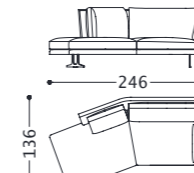

1NKTMSRX
2NKTMSRX