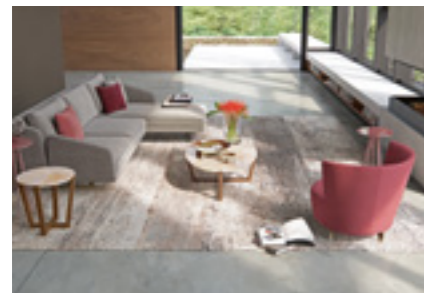

48

49

1. **NIKITA** divano/sofa/canapé/Sofa
2. 01NKTC1 (1NKTMERSX + 1NKTT2RDX) • 6139 Cavour Platino, Cat. 6 - Grosgrain G41 • piede/foot/pied/ Fuß Gun Metal
   - **CECILE** poltrona/armchair/fauteuil/Sessel
   - 1CECPNC • 6581 Plain 8750/111 scacco, Cat. 6 • Struttura/structure/Struktur Noce Canaletto, French Bronze
   - **ISLAND** tavolino/small table/table/Couchtisch
   - 1ISNTLTS30 • 1ISNTMTS23 • 1ISNTSTS40 • Top Noce Canaletto
   - struttura/structure/Struktur Gun Metal
   - **JIMMY 3 55x55** tavolino/small table/table/Couchtisch 55x55
   - 1JI3TAVQ55H • Top Dove Grey • struttura/structure/Struktur Gun Metal
   - **JIMMY 3** tavolino/small table/table/Couchtisch
   - 1JI3SER • Top Dove Grey • struttura/structure/Struktur Gun Metal
   - **ALBERT1 50** tavolino/small table/table/Couchtisch ø50
   - 1AL1TROT50 • Top marmo/marble/marbre/Marmor Calacatta White, Cat. X4 • struttura/structure/Struktur Noce Canaletto

44

45

1. **NIKITA** divano/sofa/canapé/Sofa
2. 01NKTC2 (1NKTT2MSX + 1NKTC2LDX) • 6125 Tara Grigio chiaro, Cat. 6 - Grosgrain G41 • piede/foot/pied/ Fuß French Bronze
   - **JAMMIN LARGE** poltrona/armchair/fauteuil/Sessel
   - 1JAMPL • 6091 Velvet cherry, Cat. 6 • piede/foot/pied/ Fuß French Bronze
   - **ALBERT1 130x80** tavolino/small table/table/Couchtisch 130x80
   - 1AL1TAVOV • Top marmo/marble/marbre/Marmor Arabesque Purple, Cat. X1 • struttura/structure/Struktur Noce Canaletto
   - **ALBERT1 50** tavolino/small table/table/Couchtisch ø50
   - 1AL1TROT50 • Top marmo/marble/marbre/Marmor Arabesque Purple, Cat. X1 • struttura/structure/Struktur Noce Canaletto
   - **JAGGER 35** tavolino/small table/table/Couchtisch ø35
   - 1JAGTH • Burgundy