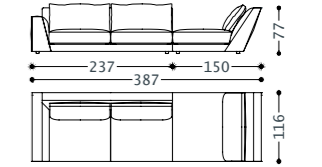

DION divano/sofa/canapé/Sofa
• 01DNIC31 (1DNIEFASXP - 1DNIEUAP) • 6956 Sfalero Greige, Cat. 6
PHIL tavolino/small table/table/Couchtisch
• 1PHISER • marmo/marble/marbre/Marmor Calacatta White, Cat. X4 • struttura/structure/structure/Struktur Gun Metal
FRISCO 50 tavolino/small table/table/Couchtisch ø50
• 1FRITROTL • Top 1 Dove Grey • Top 2 Dove Grey • struttura/structure/structure/Struktur French Bronze

66 67