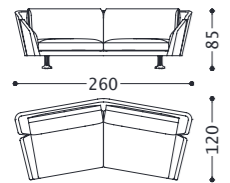

1NKTD3SP
2NKTD3SP