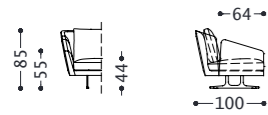

1NKTD3
2NKTD3