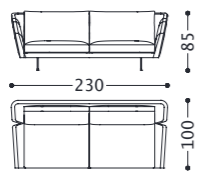

1NKTD2M
2NKTD2M