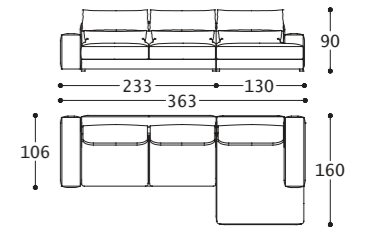

01GAMC4 (1GAMD3SX+1GAMCHLDX)
02GAMC4 (2GAMD3SX+2GAMCHLDX)