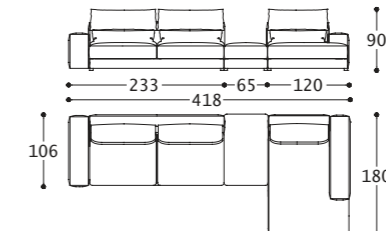

01GAMC9 (1GAMD3SX+1GAMPFFR+1GAMCHLMDX)
02GAMC9 (2GAMD3SX+2GAMPFFR+2GAMCHLMDX)