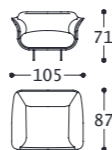

1STYP
2STYP