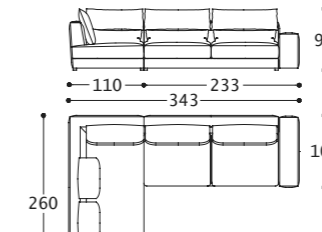

01GAMC14 (1GAMMERSX+1GAMD3DX)
02GAMC14 (2GAMMERSX+2GAMD3DX)