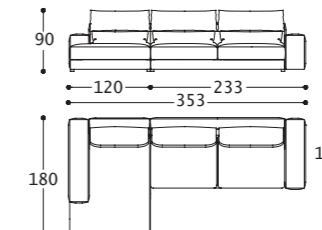

01GAMC7 (1GAMCHLSX+1GAMD3DX)
02GAMC7 (2GAMCHLSX+2GAMD3DX)