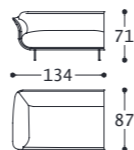

STYLE divano/sofa/canapé/Sofa

elementi/elements/éléments/Elemente

designed by Yonoh Creative Studio

Struttura portante: Multistrato, massello di legno.

Imbottiture: Seduta e scocca in poliuretano espanso a densità differenziata rivestita in resinato accoppiato a vellutino.

Piedino: in metallo, h. 15 cm.

Main structure: Multilayer and solid wood.

Upholstery: seat and chassis in polyurethane foam with different densities covered with resinated coupled with velvet.

Feet: metal, h. 15 cm.

Structure: Multiplis et bois massif.

Rembourrage: assise et chassis en mousse de polyuréthane à densité différentes revêtue de résine accouplé avec velveteen.

Pied : métal, h. 15 cm.

Hauptstruktur: Vielschichtiges, Massivholz.

Polsterung: Sitz und Struktur aus Polyurethanschaum mit unterschiedlicher Dichte, mit gekoppeltem Samt und 100 Gramm Resinat verkleidet.

Füße: Metall, h. 15 cm.

Cod. Tessuto/fabric/tissu/Stoff: 1/01

Cod. Pelle/leather/cuir/Leder: 2/02

1STYD3
2STYD3

1STYD2M
2STYD2M

1STYD2
2STYD2

1STYP
2STYP

1STYE3SX
2STYE3SX

STYLE divano/sofa/canapé/Sofa

composizioni/compositions/Kompositionen

01STYC1
02STYC1

CECILE poltrona/armchair/fauteuil/Sessel

elementi/elements/éléments/Elemente

designed by Studio Memo Firenze

Struttura cuscino schiena: Pannello in multistrato.

Struttura portante: Legno/Metallo.

Imbottiture: Cuscino di schienale in piuma d'oca e fibra di poliestere con inserto in poliuretano espanso (densità 25 kg/mc) rivestito in tela di cotone. Cuscino di seduta in poliuretano espanso (densità 35 kg/mc), piuma d'oca e fibra di poliestere rivestito in tela di cotone.

Molleggio: Cinghie elastiche in polipropilene e gomma.

Back cushion structure: Multilayer panel.

Main structure: Wood/Metal.