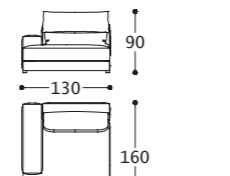

1GAMCHLSX
2GAMCHLSX