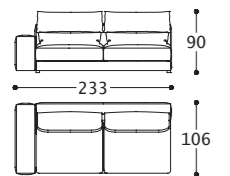

1GAMD3SX
2GAMD3SX