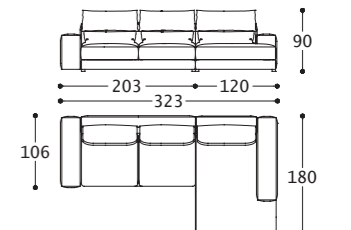

01GAMC8 (1GAMD2MSX+1GAMCHLMDX)
02GAMC8 (2GAMD2MSX+2GAMCHLMDX)