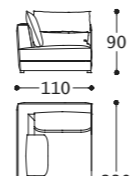

1GAMMERSX
2GAMMERSX