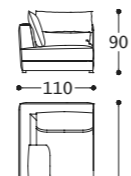

1GAMMERSX
2GAMMERSX