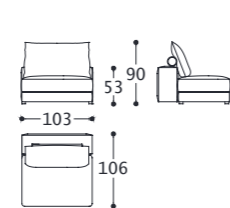

1GAMJ1
2GAMJ1