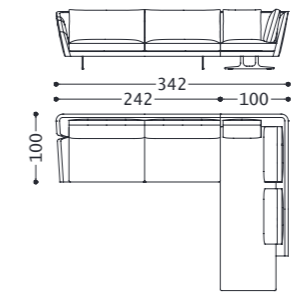

01NKTC3
(1NKTRSX + 1NKTANGDX)
02NKTC3
(2NKTRSX + 2NKTANGDX)