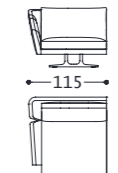

1NKTCHLSX
2NKTCHLSX